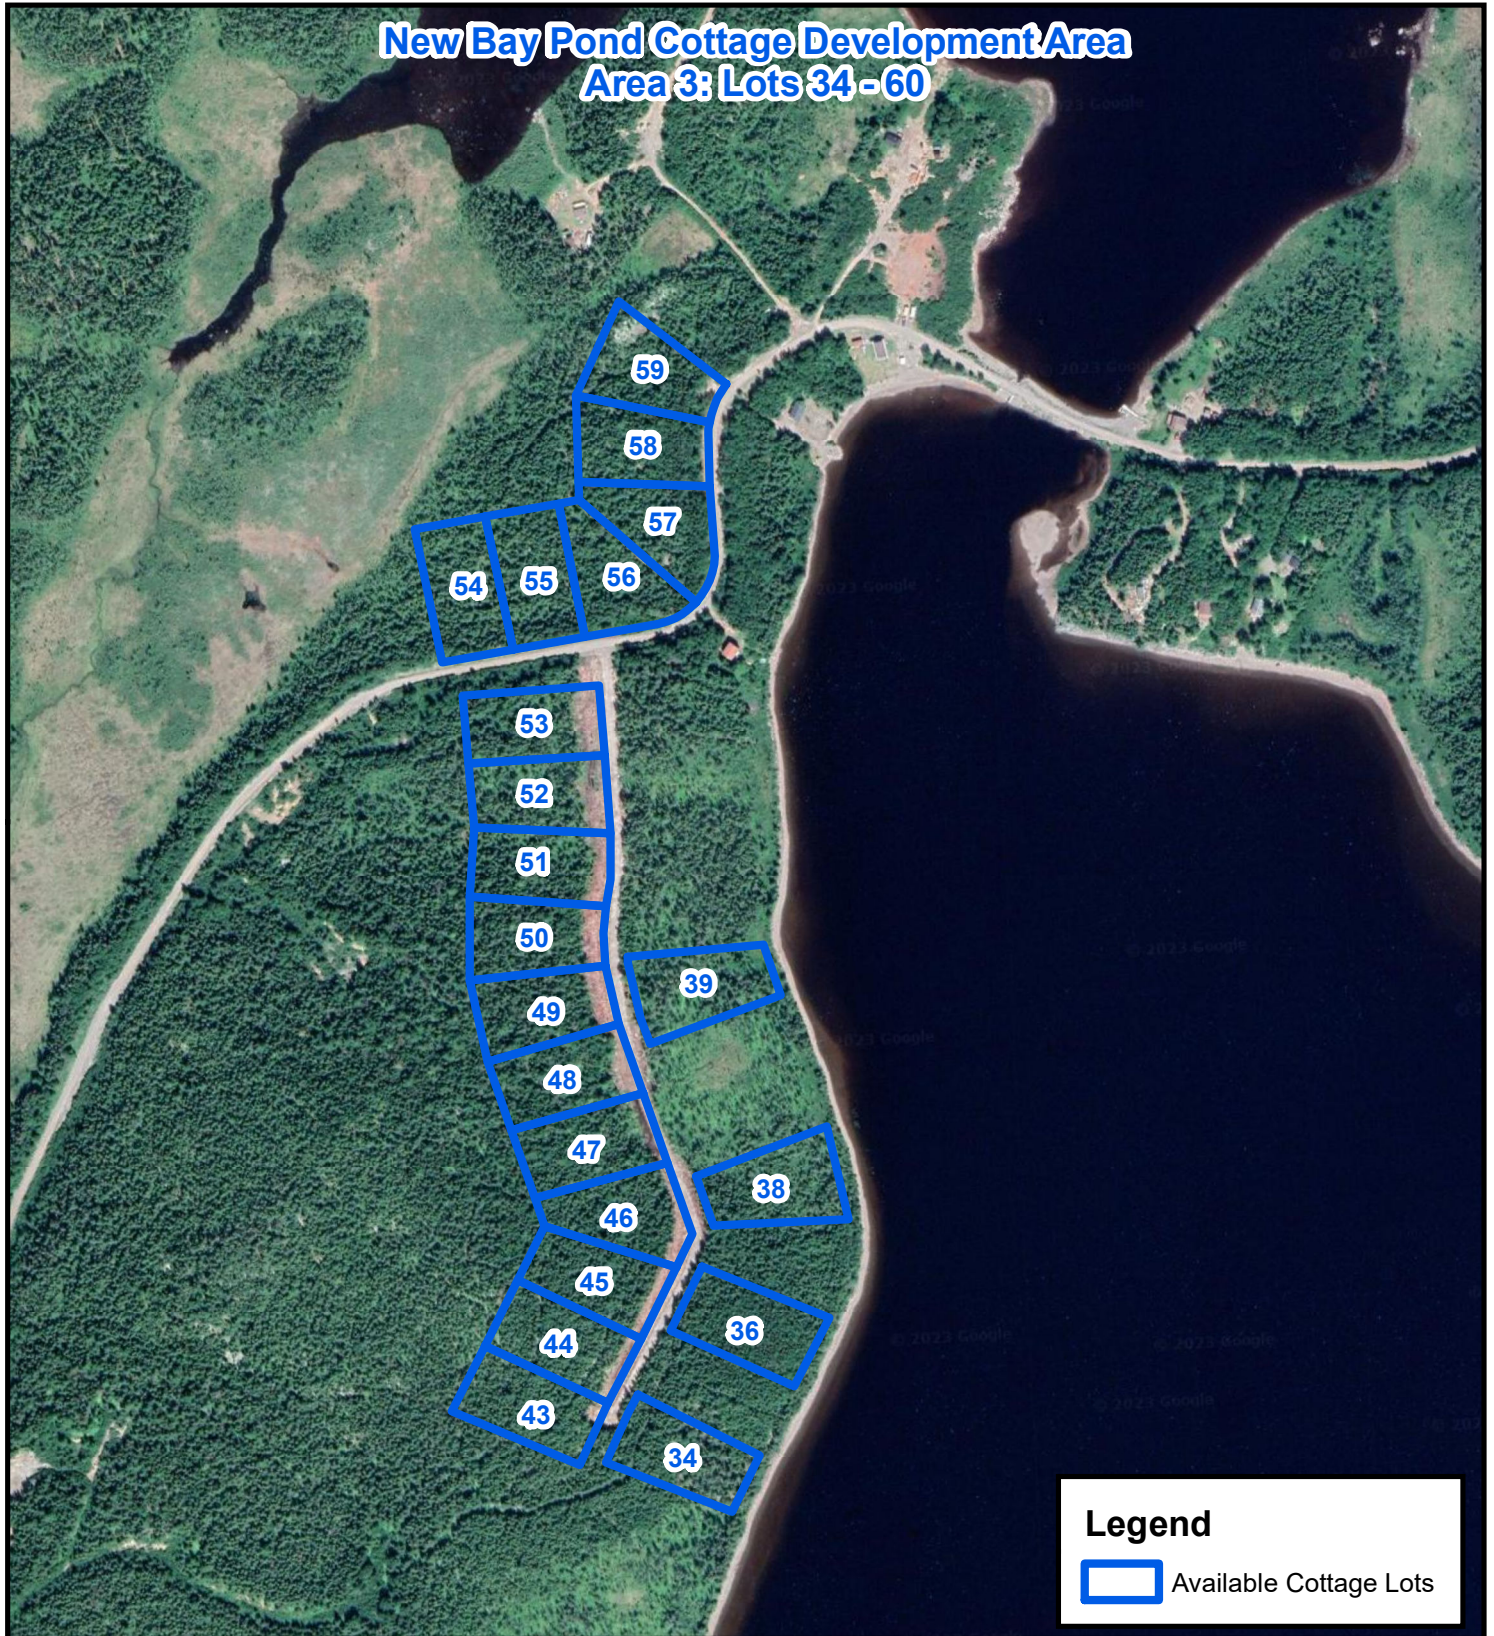

## New Bay Pond Cottage Development Area Area 3: Lots 34 - 60

### Legend

 Available Cottage Lots

Scale  
**1:5,000**