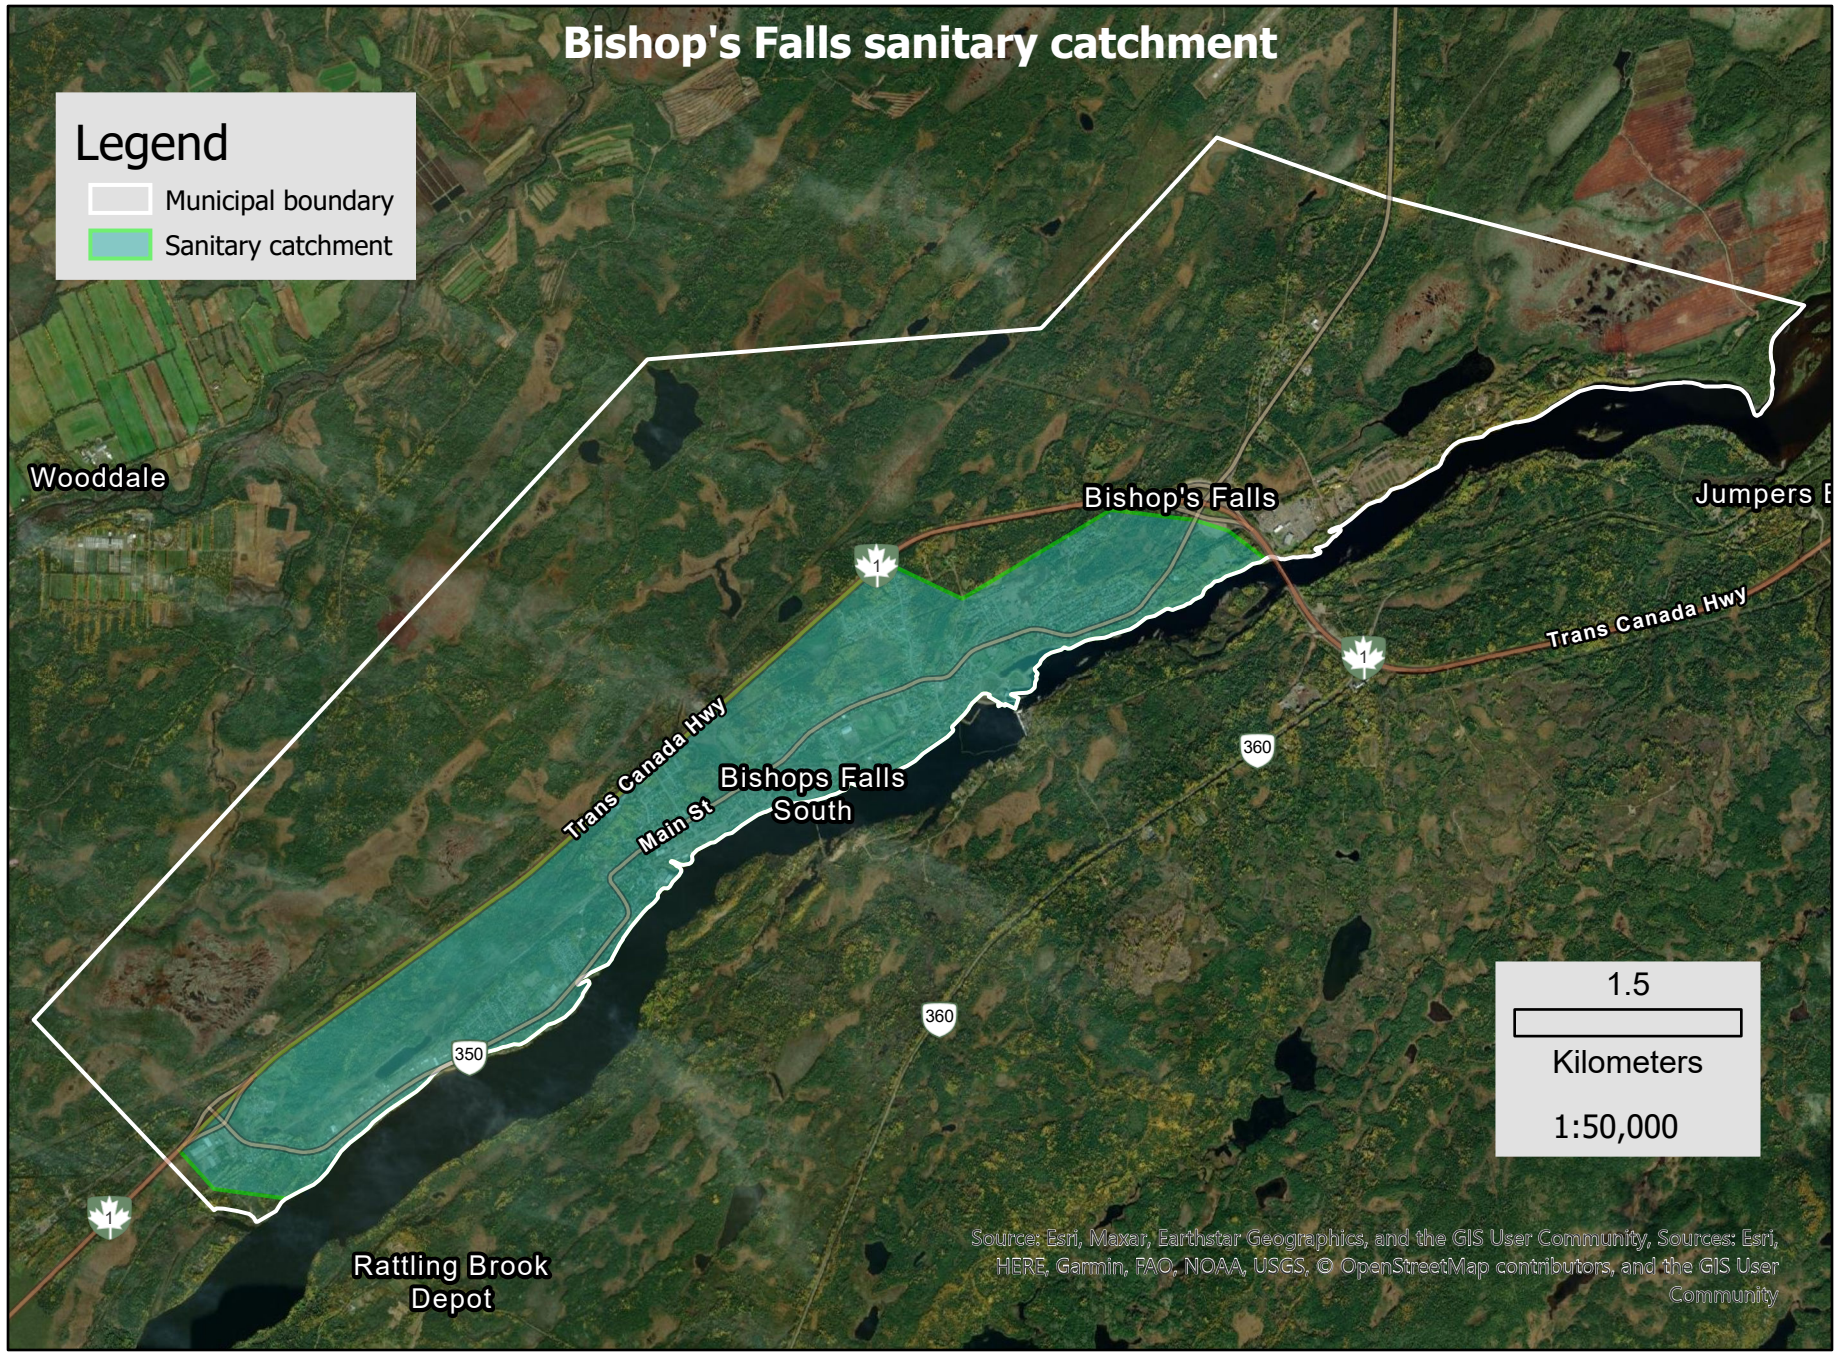

# Bishop's Falls sanitary catchment

## Legend

-  Municipal boundary
-  Sanitary catchment

Source: Esri, Maxar, Earthstar Geographics, and the GIS User Community, Sources: Esri, HERE, Garmin, FAO, NOAA, USGS, © OpenStreetMap contributors, and the GIS User Community