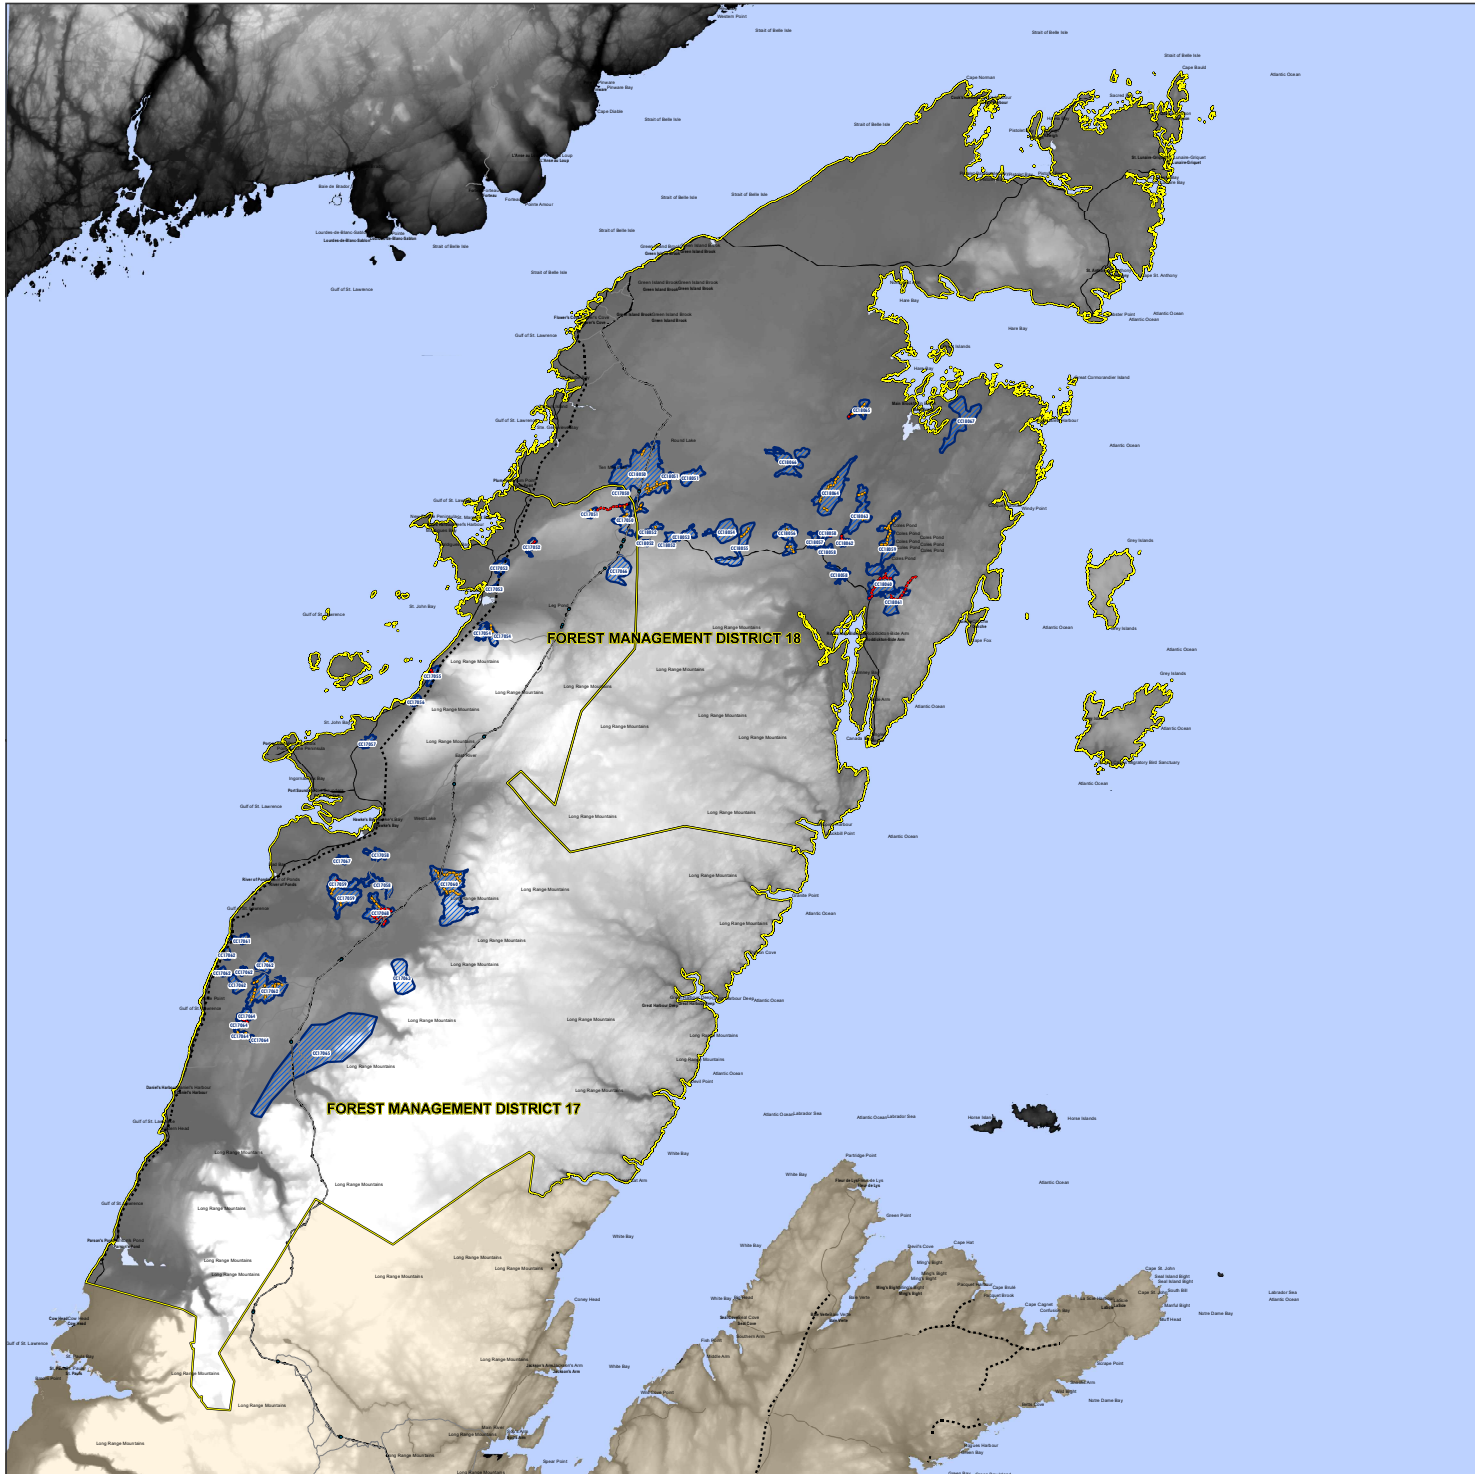

COMMERCIAL OPERATING AREAS  
2023 - 2027  
FIVE YEAR OPERATING PLAN  
ZONE 8

Legend

- Forest Management District
- Transmission Line
- Proposed Road**
  - New Construction
  - Reconstruction
- Proposed Commercial Operating Area

1 cm = 3 km

DOMESTIC OPERATING AREAS  
2023 - 2027  
FIVE YEAR OPERATING PLAN  
ZONE 8

Legend

- Forest Management District
- Transmission Line
- Proposed Road**
  - New Construction
  - Reconstruction
- Proposed Domestic Operating Area

1 cm = 3 km

SILVICULTURE OPERATING AREAS

2023 - 2027  
 FIVE YEAR OPERATING PLAN  
 ZONE 8

**Legend**  
 Proposed Silviculture Areas  
 Forest Management District