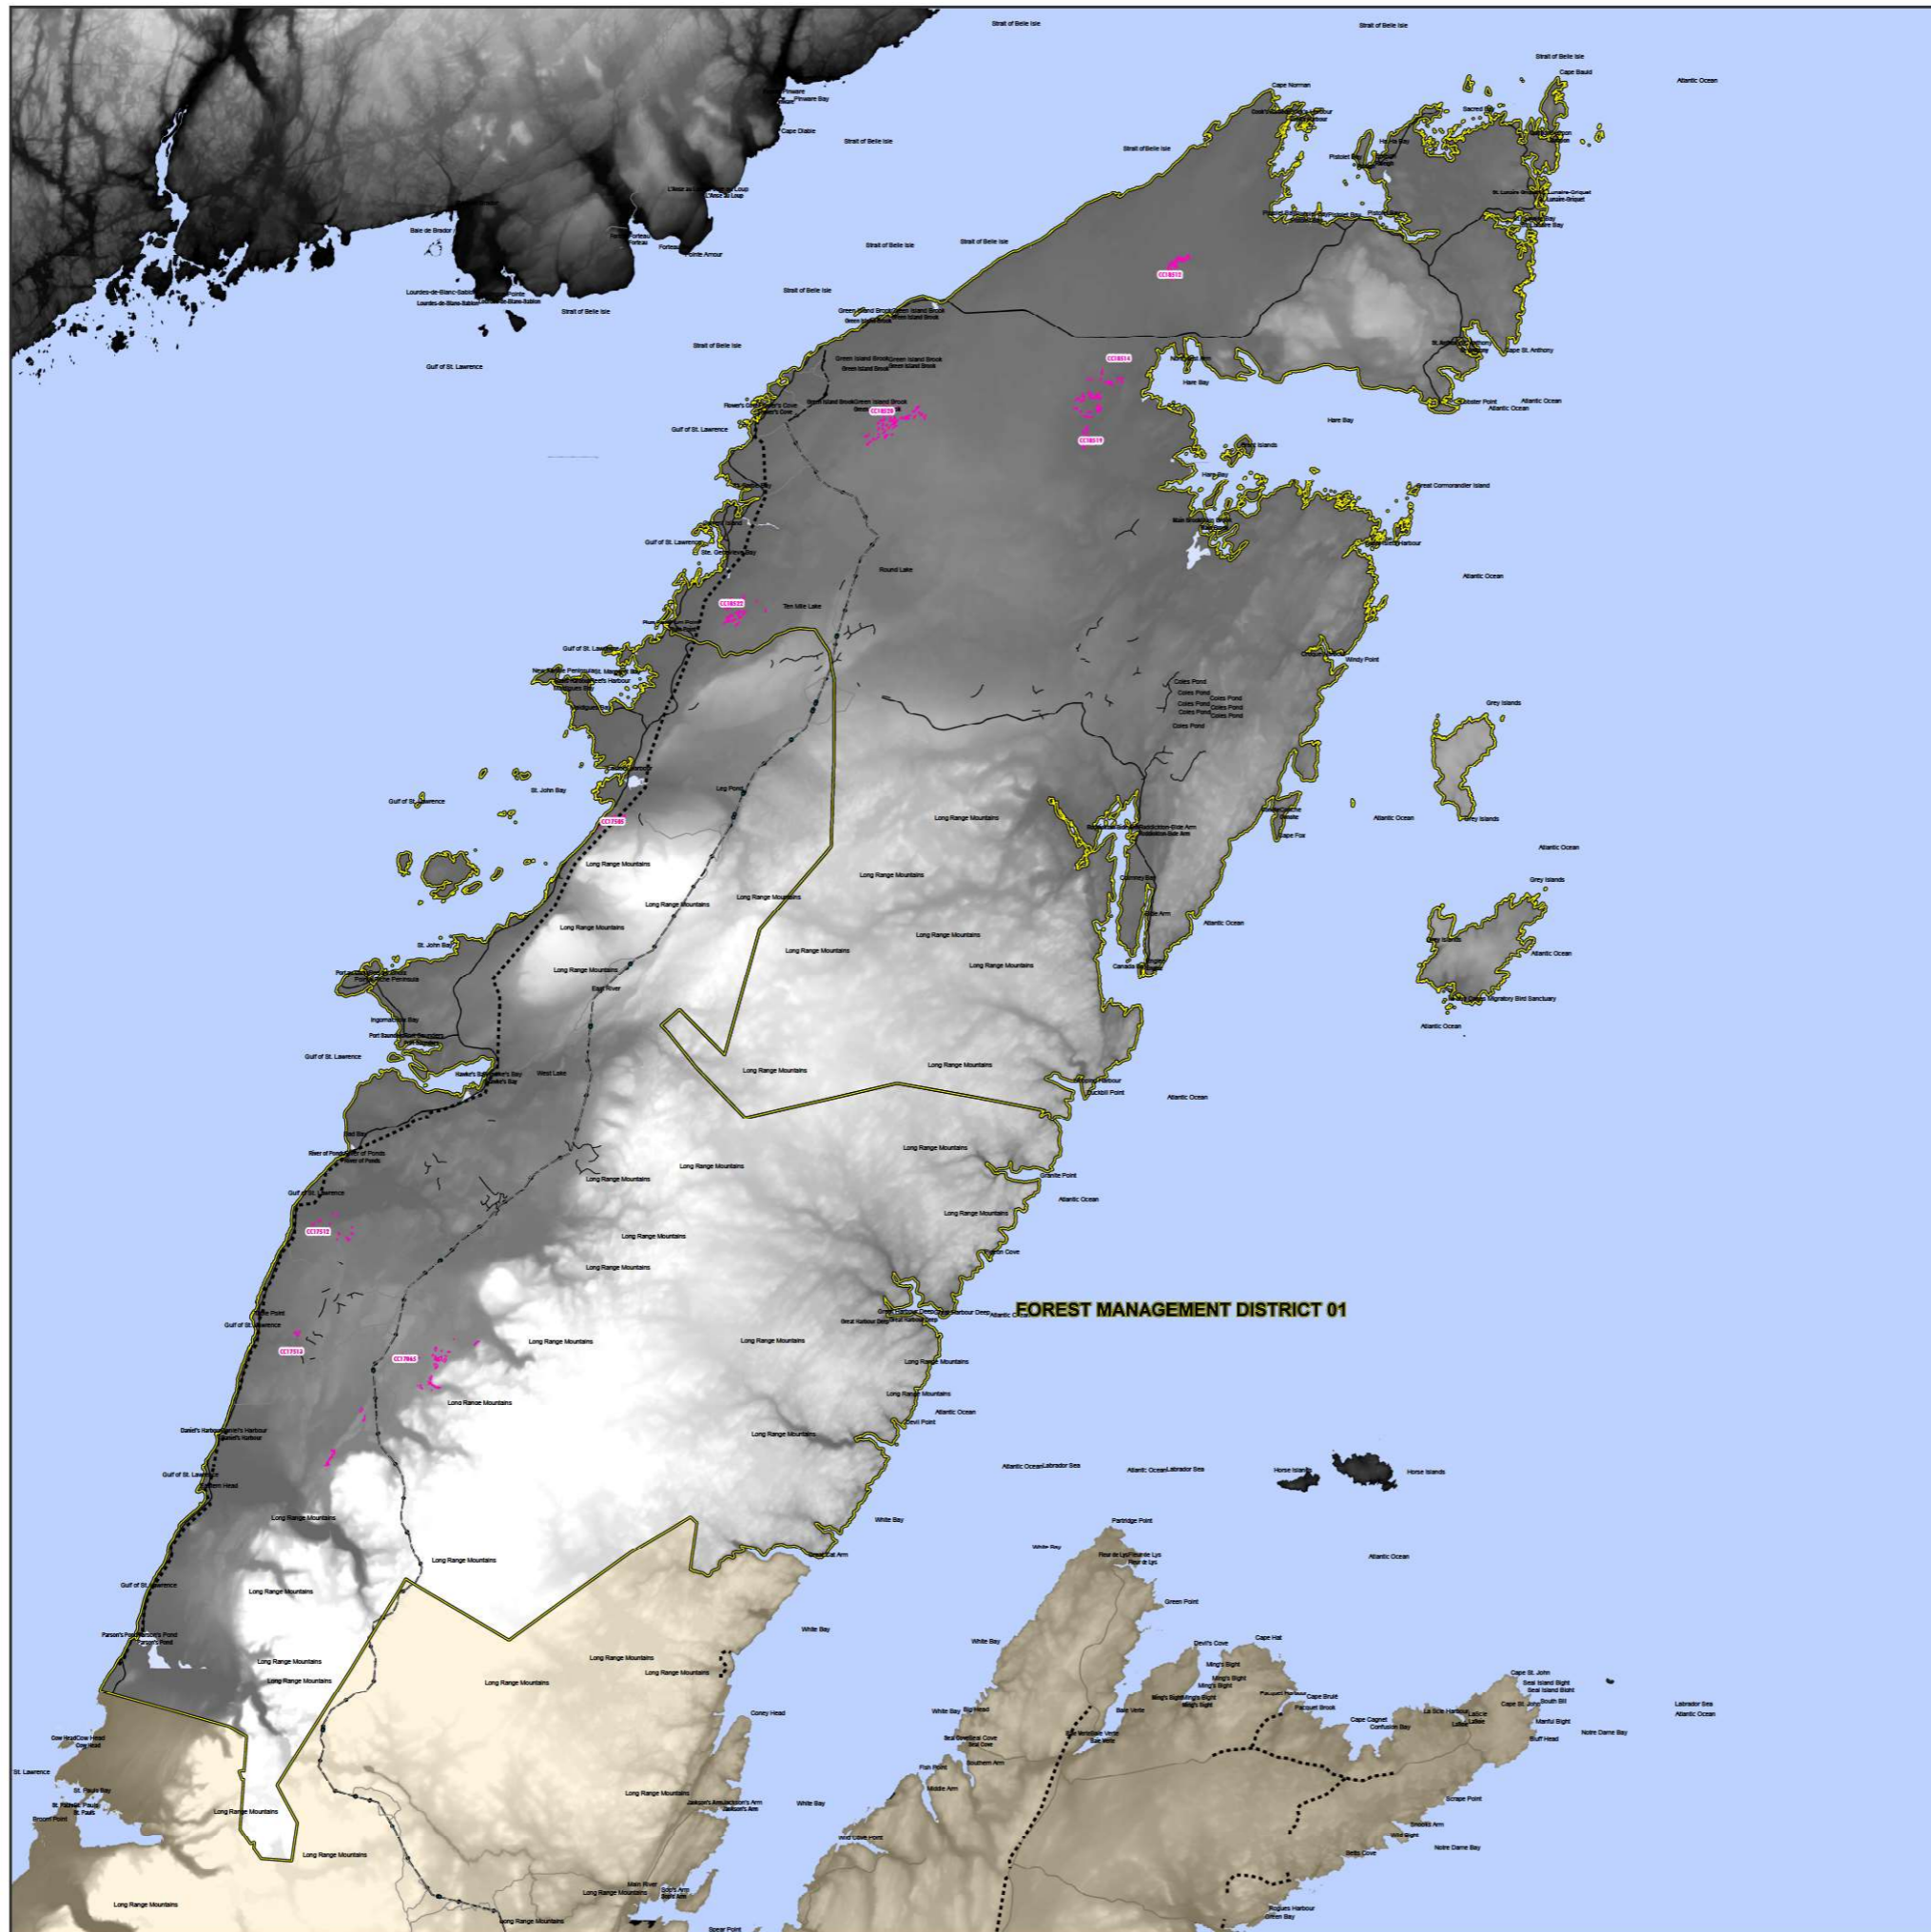

COMMERCIAL OPERATING AREAS  
2023 - 2027  
FIVE YEAR OPERATING PLAN  
ZONE 8

Legend

- Forest Management District
- Transmission Line
- Proposed Road**
  - New Construction
  - Reconstruction
- Proposed Commercial Operating Area

1 cm = 3 km

DOMESTIC OPERATING AREAS  
2023 - 2027  
FIVE YEAR OPERATING PLAN  
ZONE 8

Legend

- Forest Management District
- Transmission Line
- Proposed Road**
  - New Construction
  - Reconstruction
- Proposed Domestic Operating Area

1 cm = 3 km

SILVICULTURE OPERATING AREAS

2023 - 2027  
 FIVE YEAR OPERATING PLAN  
 ZONE 8

**Legend**  
 Proposed Silviculture Areas  
 Forest Management District