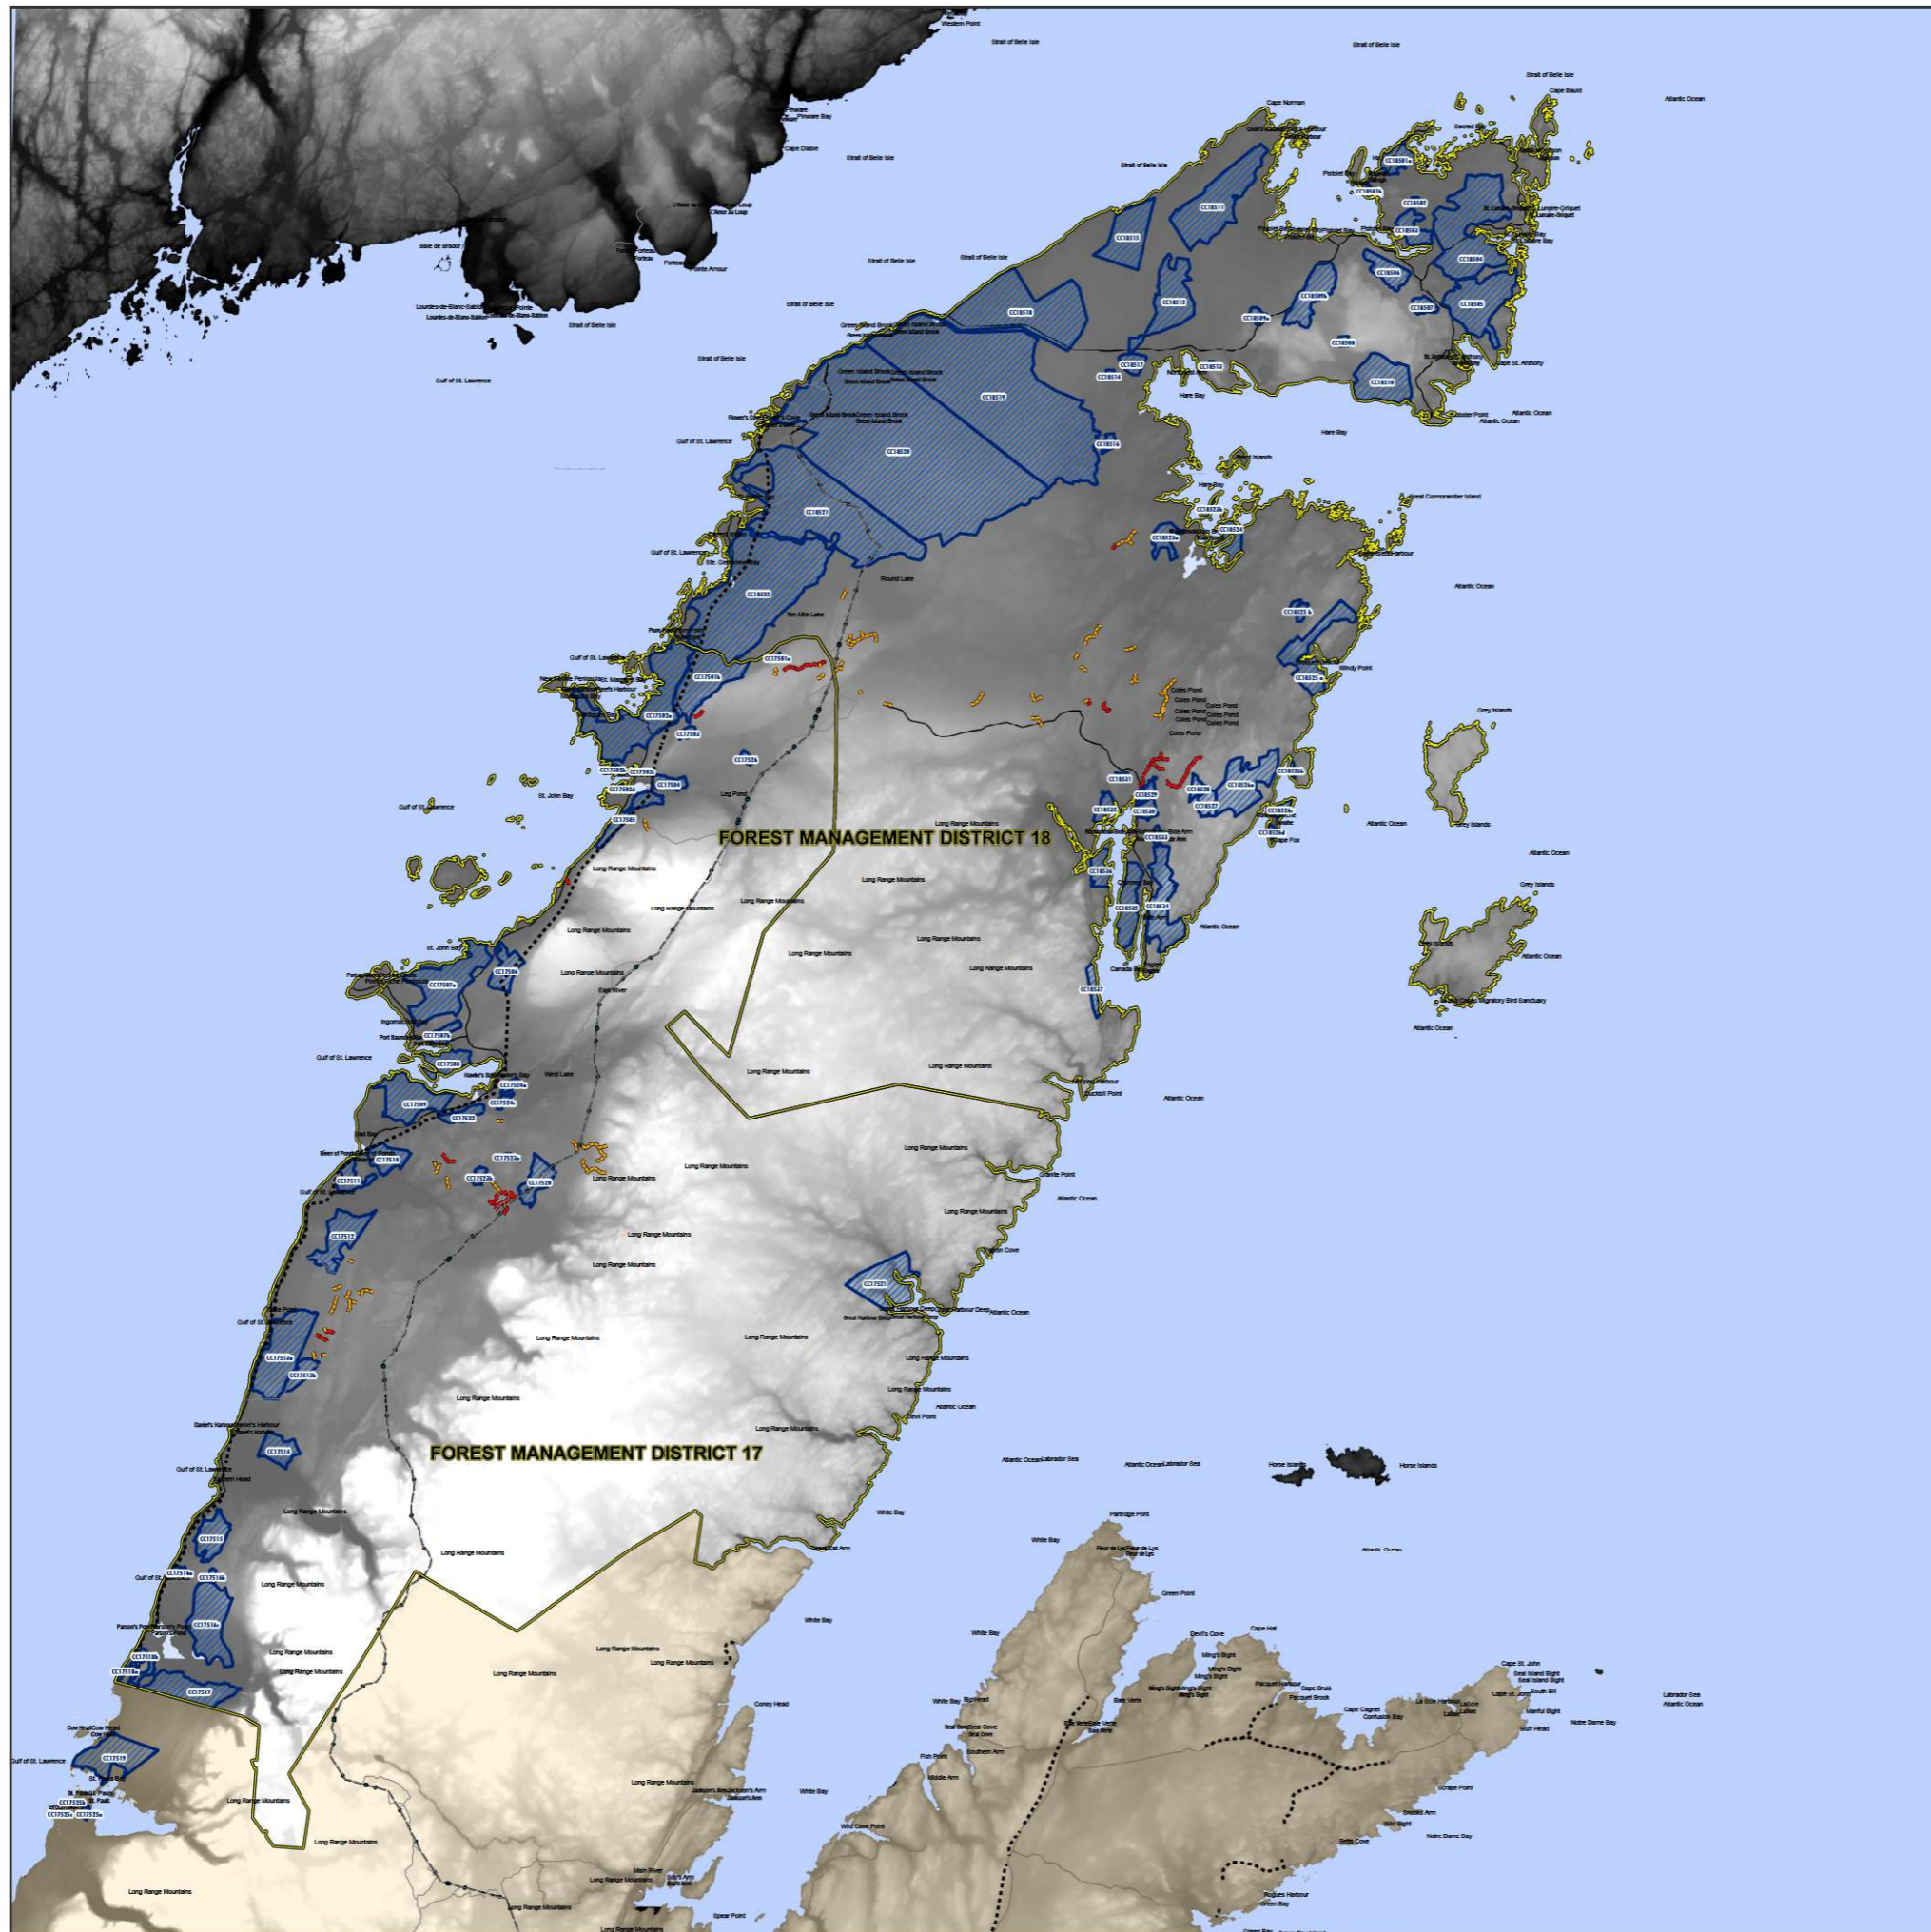

COMMERCIAL OPERATING AREAS  
2023 - 2027  
FIVE YEAR OPERATING PLAN  
ZONE 8

Legend

- Forest Management District
- Transmission Line
- Proposed Road**
  - New Construction
  - Reconstruction
- Proposed Commercial Operating Area

1 cm = 3 km

DOMESTIC OPERATING AREAS  
2023 - 2027  
FIVE YEAR OPERATING PLAN  
ZONE 8

Legend

- Forest Management District
- Transmission Line
- Proposed Road**
  - New Construction
  - Reconstruction
- Proposed Domestic Operating Area

1 cm = 3 km

SILVICULTURE OPERATING AREAS

2023 - 2027  
 FIVE YEAR OPERATING PLAN  
 ZONE 8

**Legend**  
 Proposed Silviculture Areas  
 Forest Management District