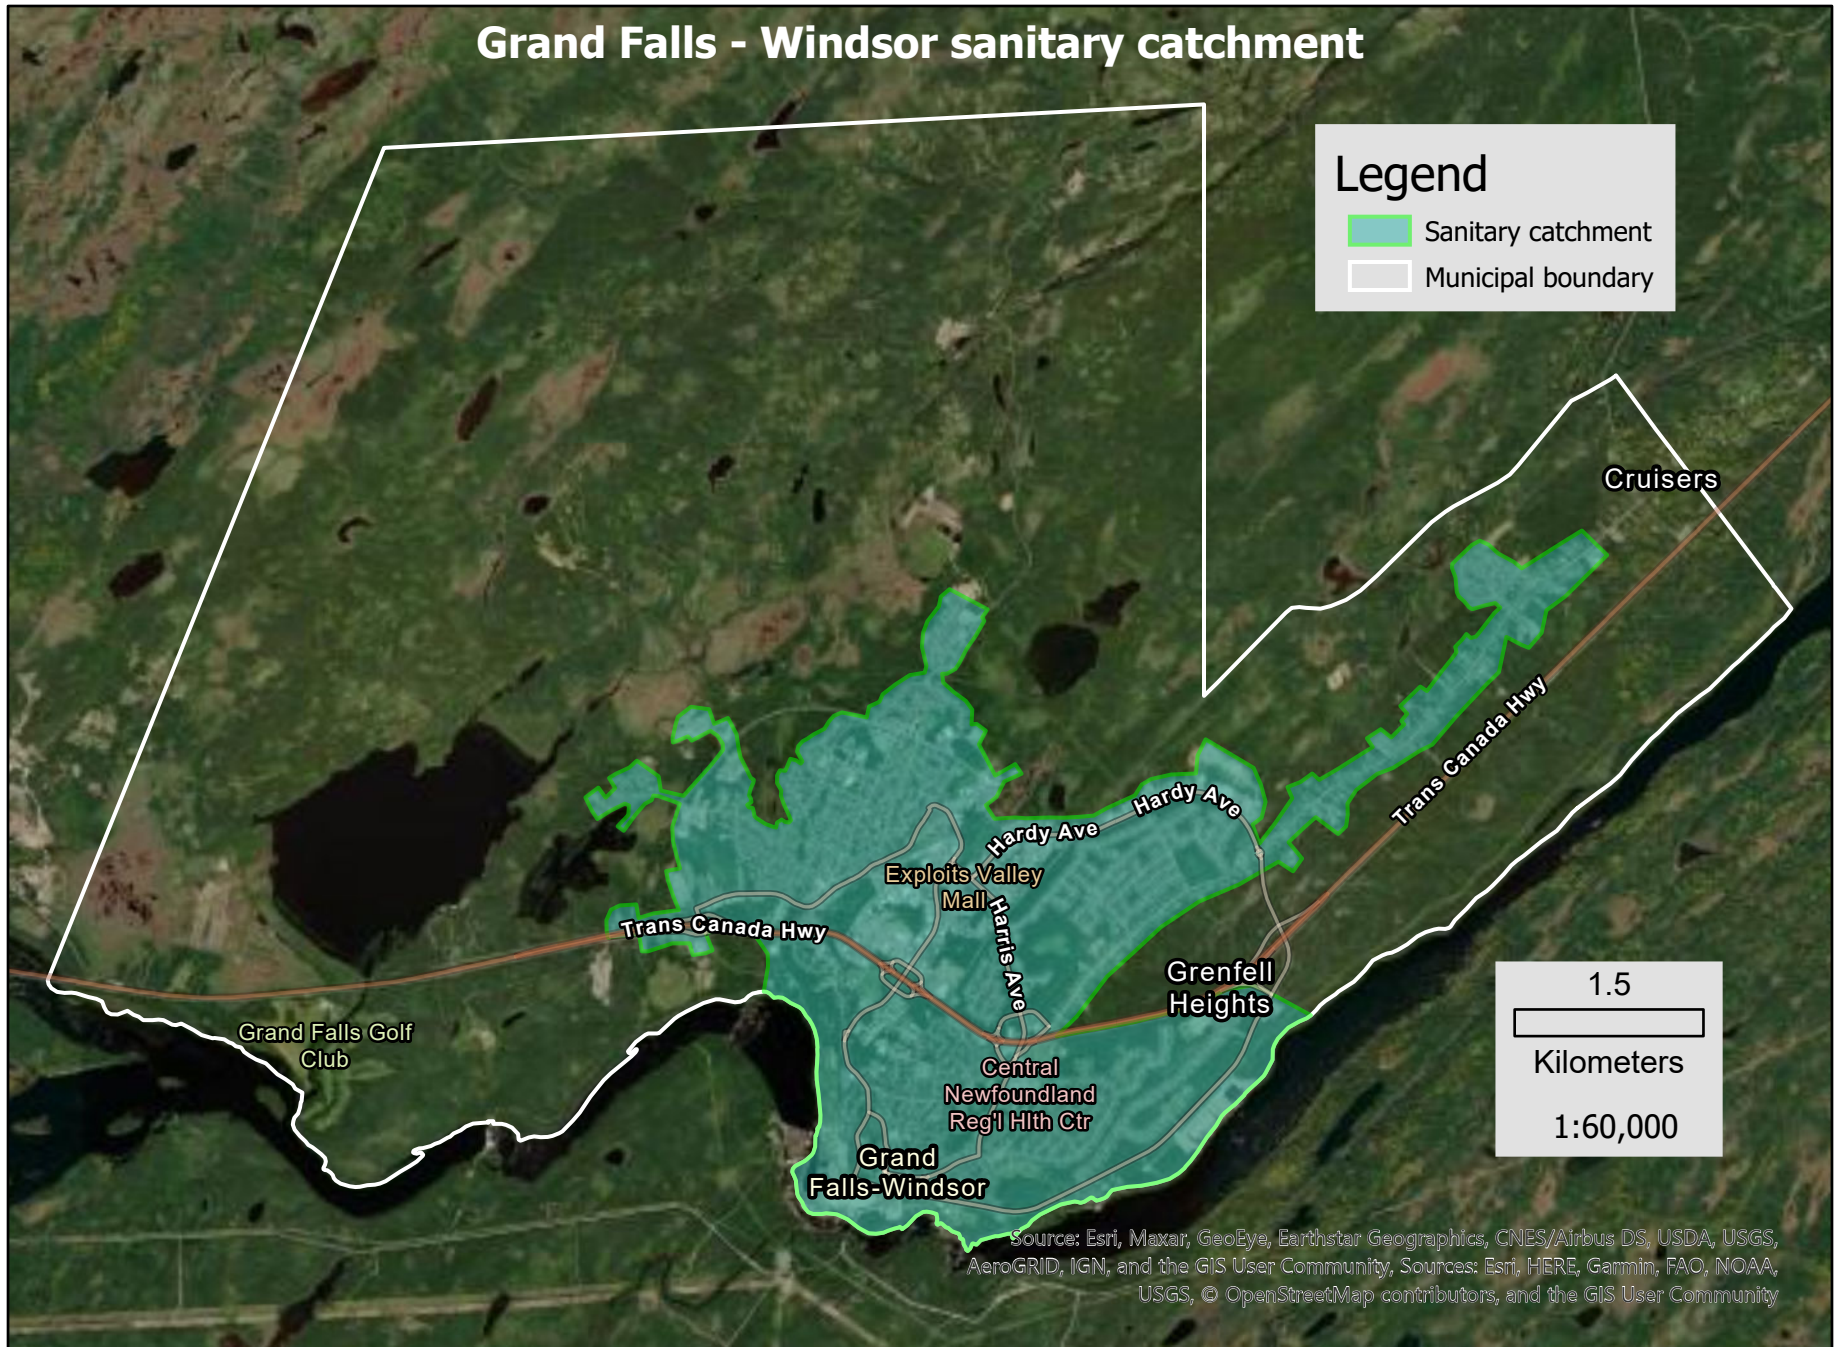

Grand Falls - Windsor sanitary catchment

Legend

- Sanitary catchment
- Municipal boundary

Source: Esri, Maxar, GeoEye, Earthstar Geographics, CNES/Airbus DS, USDA, USGS, AeroGRID, IGN, and the GIS User Community, Sources: Esri, HERE, Garmin, FAO, NOAA, USGS, © OpenStreetMap contributors, and the GIS User Community