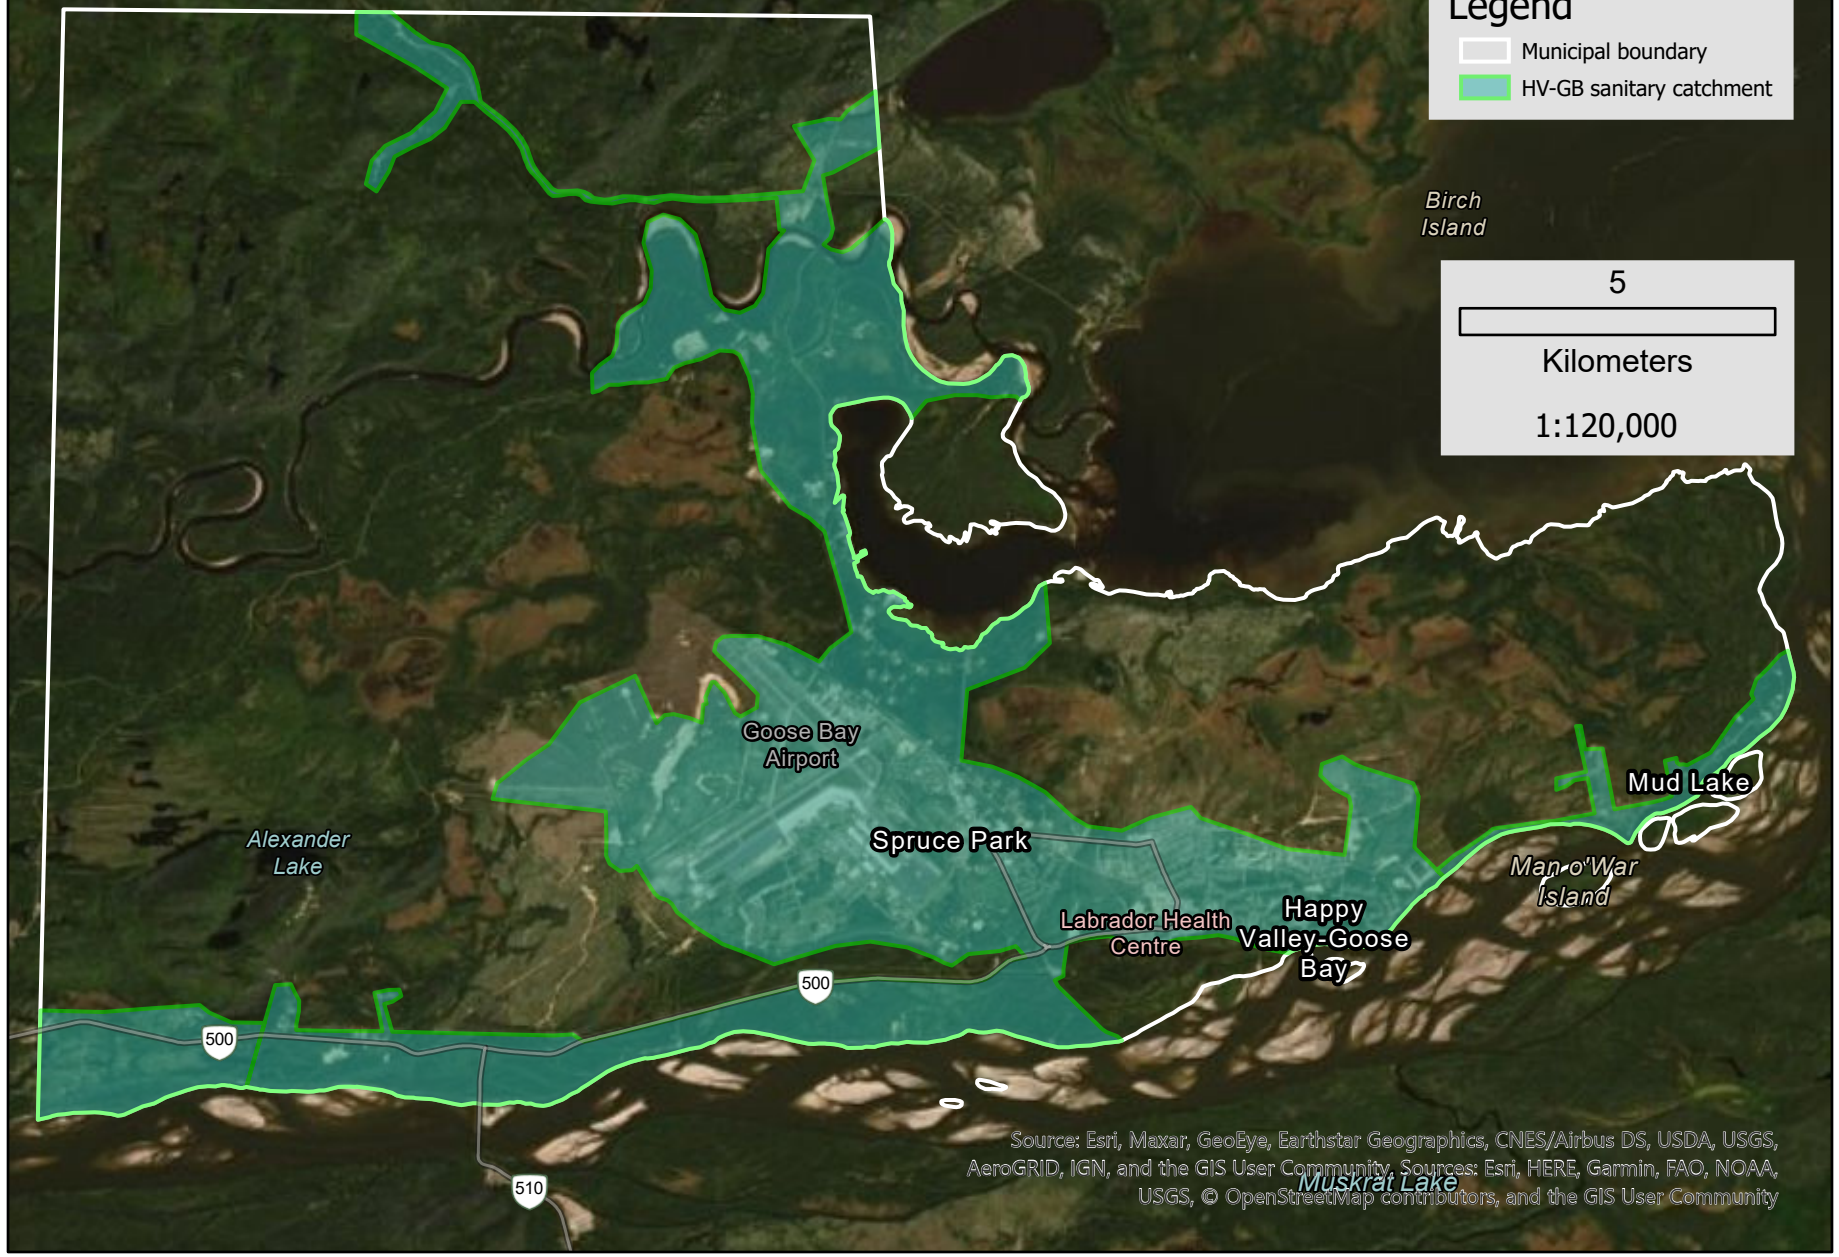

Happy Valley - Goose Bay sanitary catchment

Legend

- Municipal boundary
- HV-GB sanitary catchment

Birch Island

5
Kilometers
1:120,000

Source: Esri, Maxar, GeoEye, Earthstar Geographics, CNES/Airbus DS, USDA, USGS, AeroGRID, IGN, and the GIS User Community. Sources: Esri, HERE, Garmin, FAO, NOAA, USGS, © OpenStreetMap contributors, and the GIS User Community