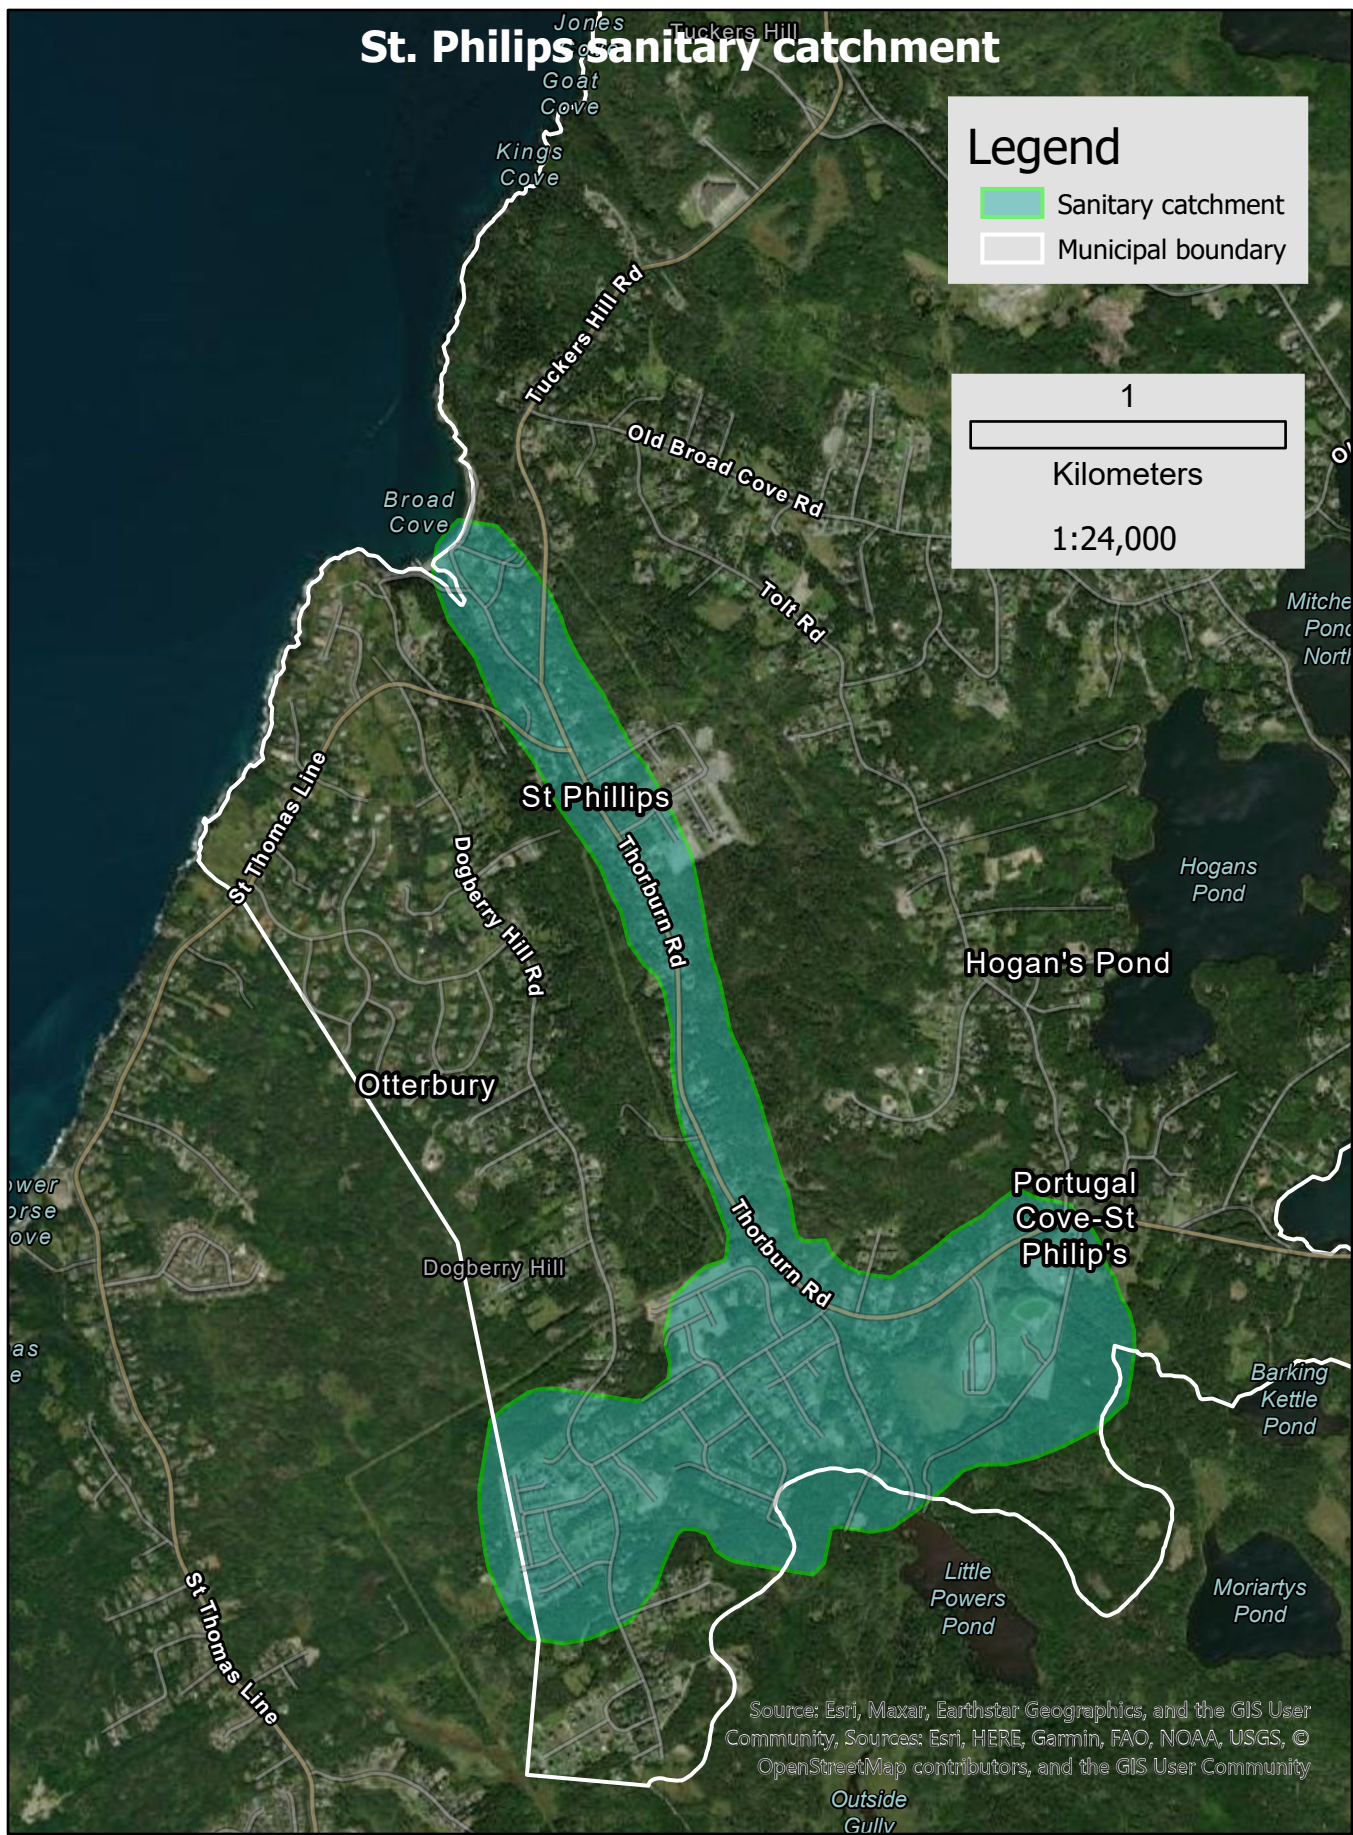

St. Philips sanitary catchment

Legend

- Sanitary catchment
- Municipal boundary

1
Kilometers
1:24,000

Source: Esri, Maxar, Earthstar Geographics, and the GIS User Community. Sources: Esri, HERE, Garmin, FAO, NOAA, USGS, © OpenStreetMap contributors, and the GIS User Community