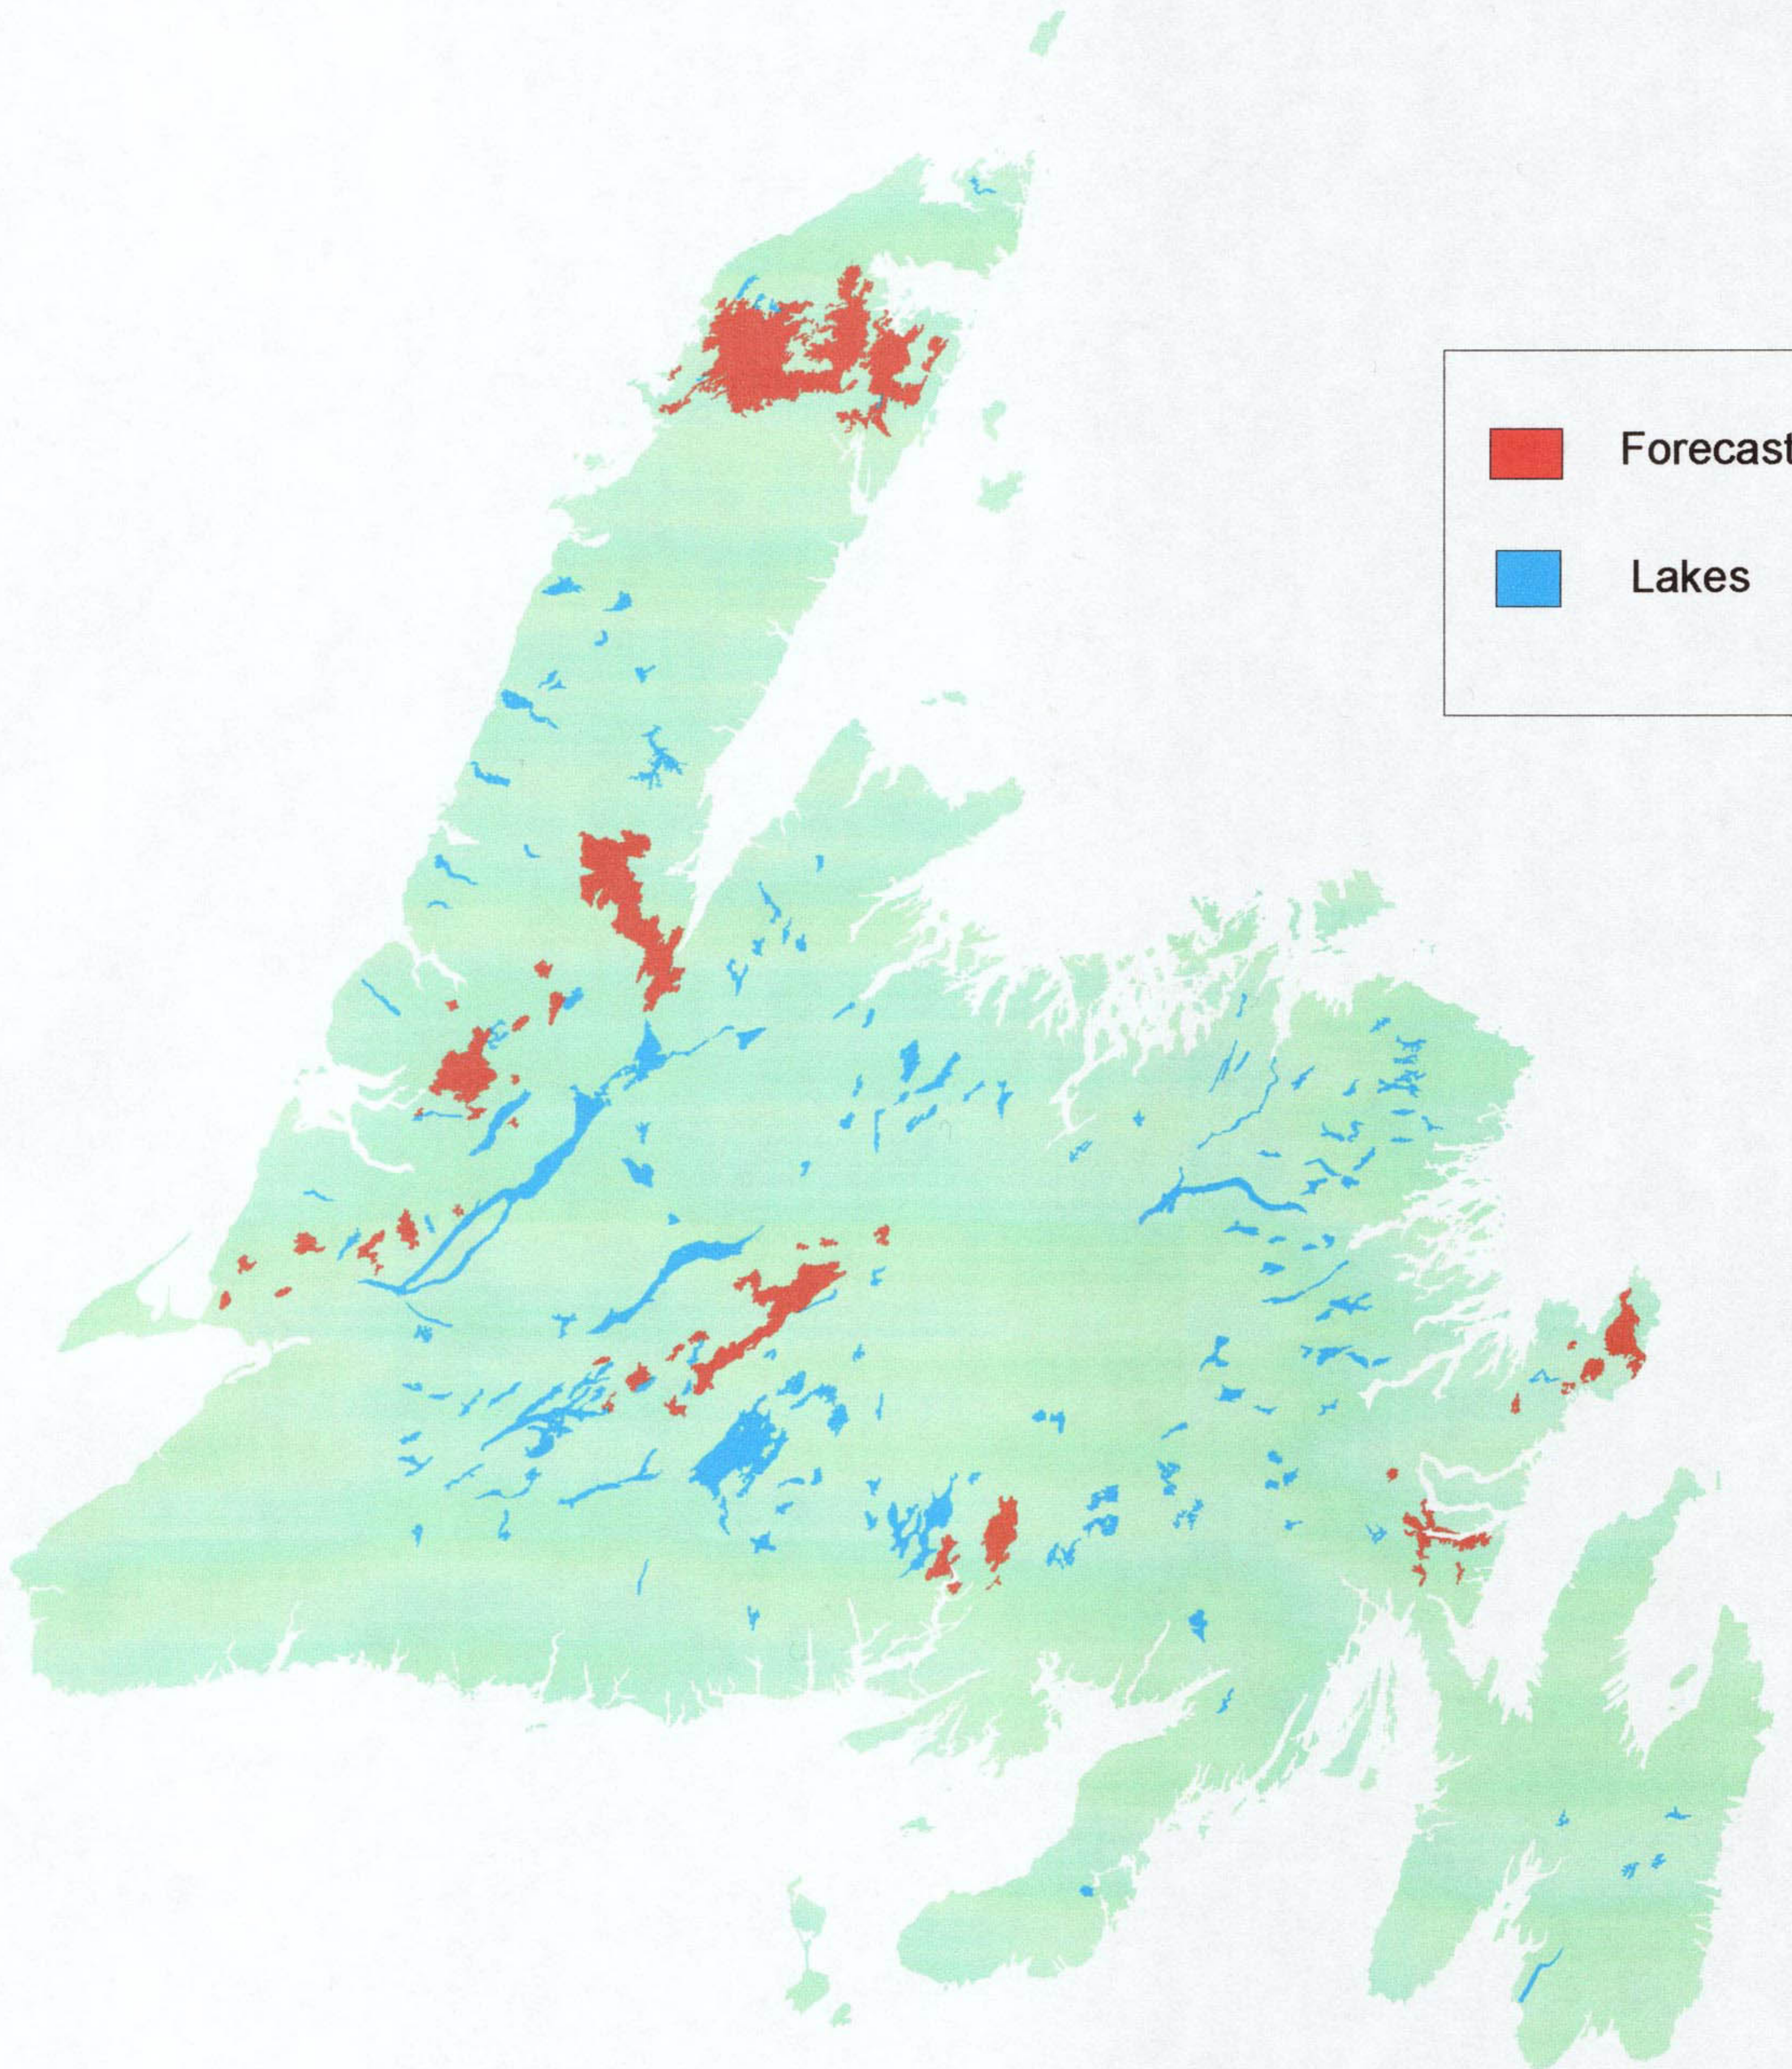

2002 Hemlock Looper Forecast Moderate & Severe Defoliation

	Forecast
	Lakes