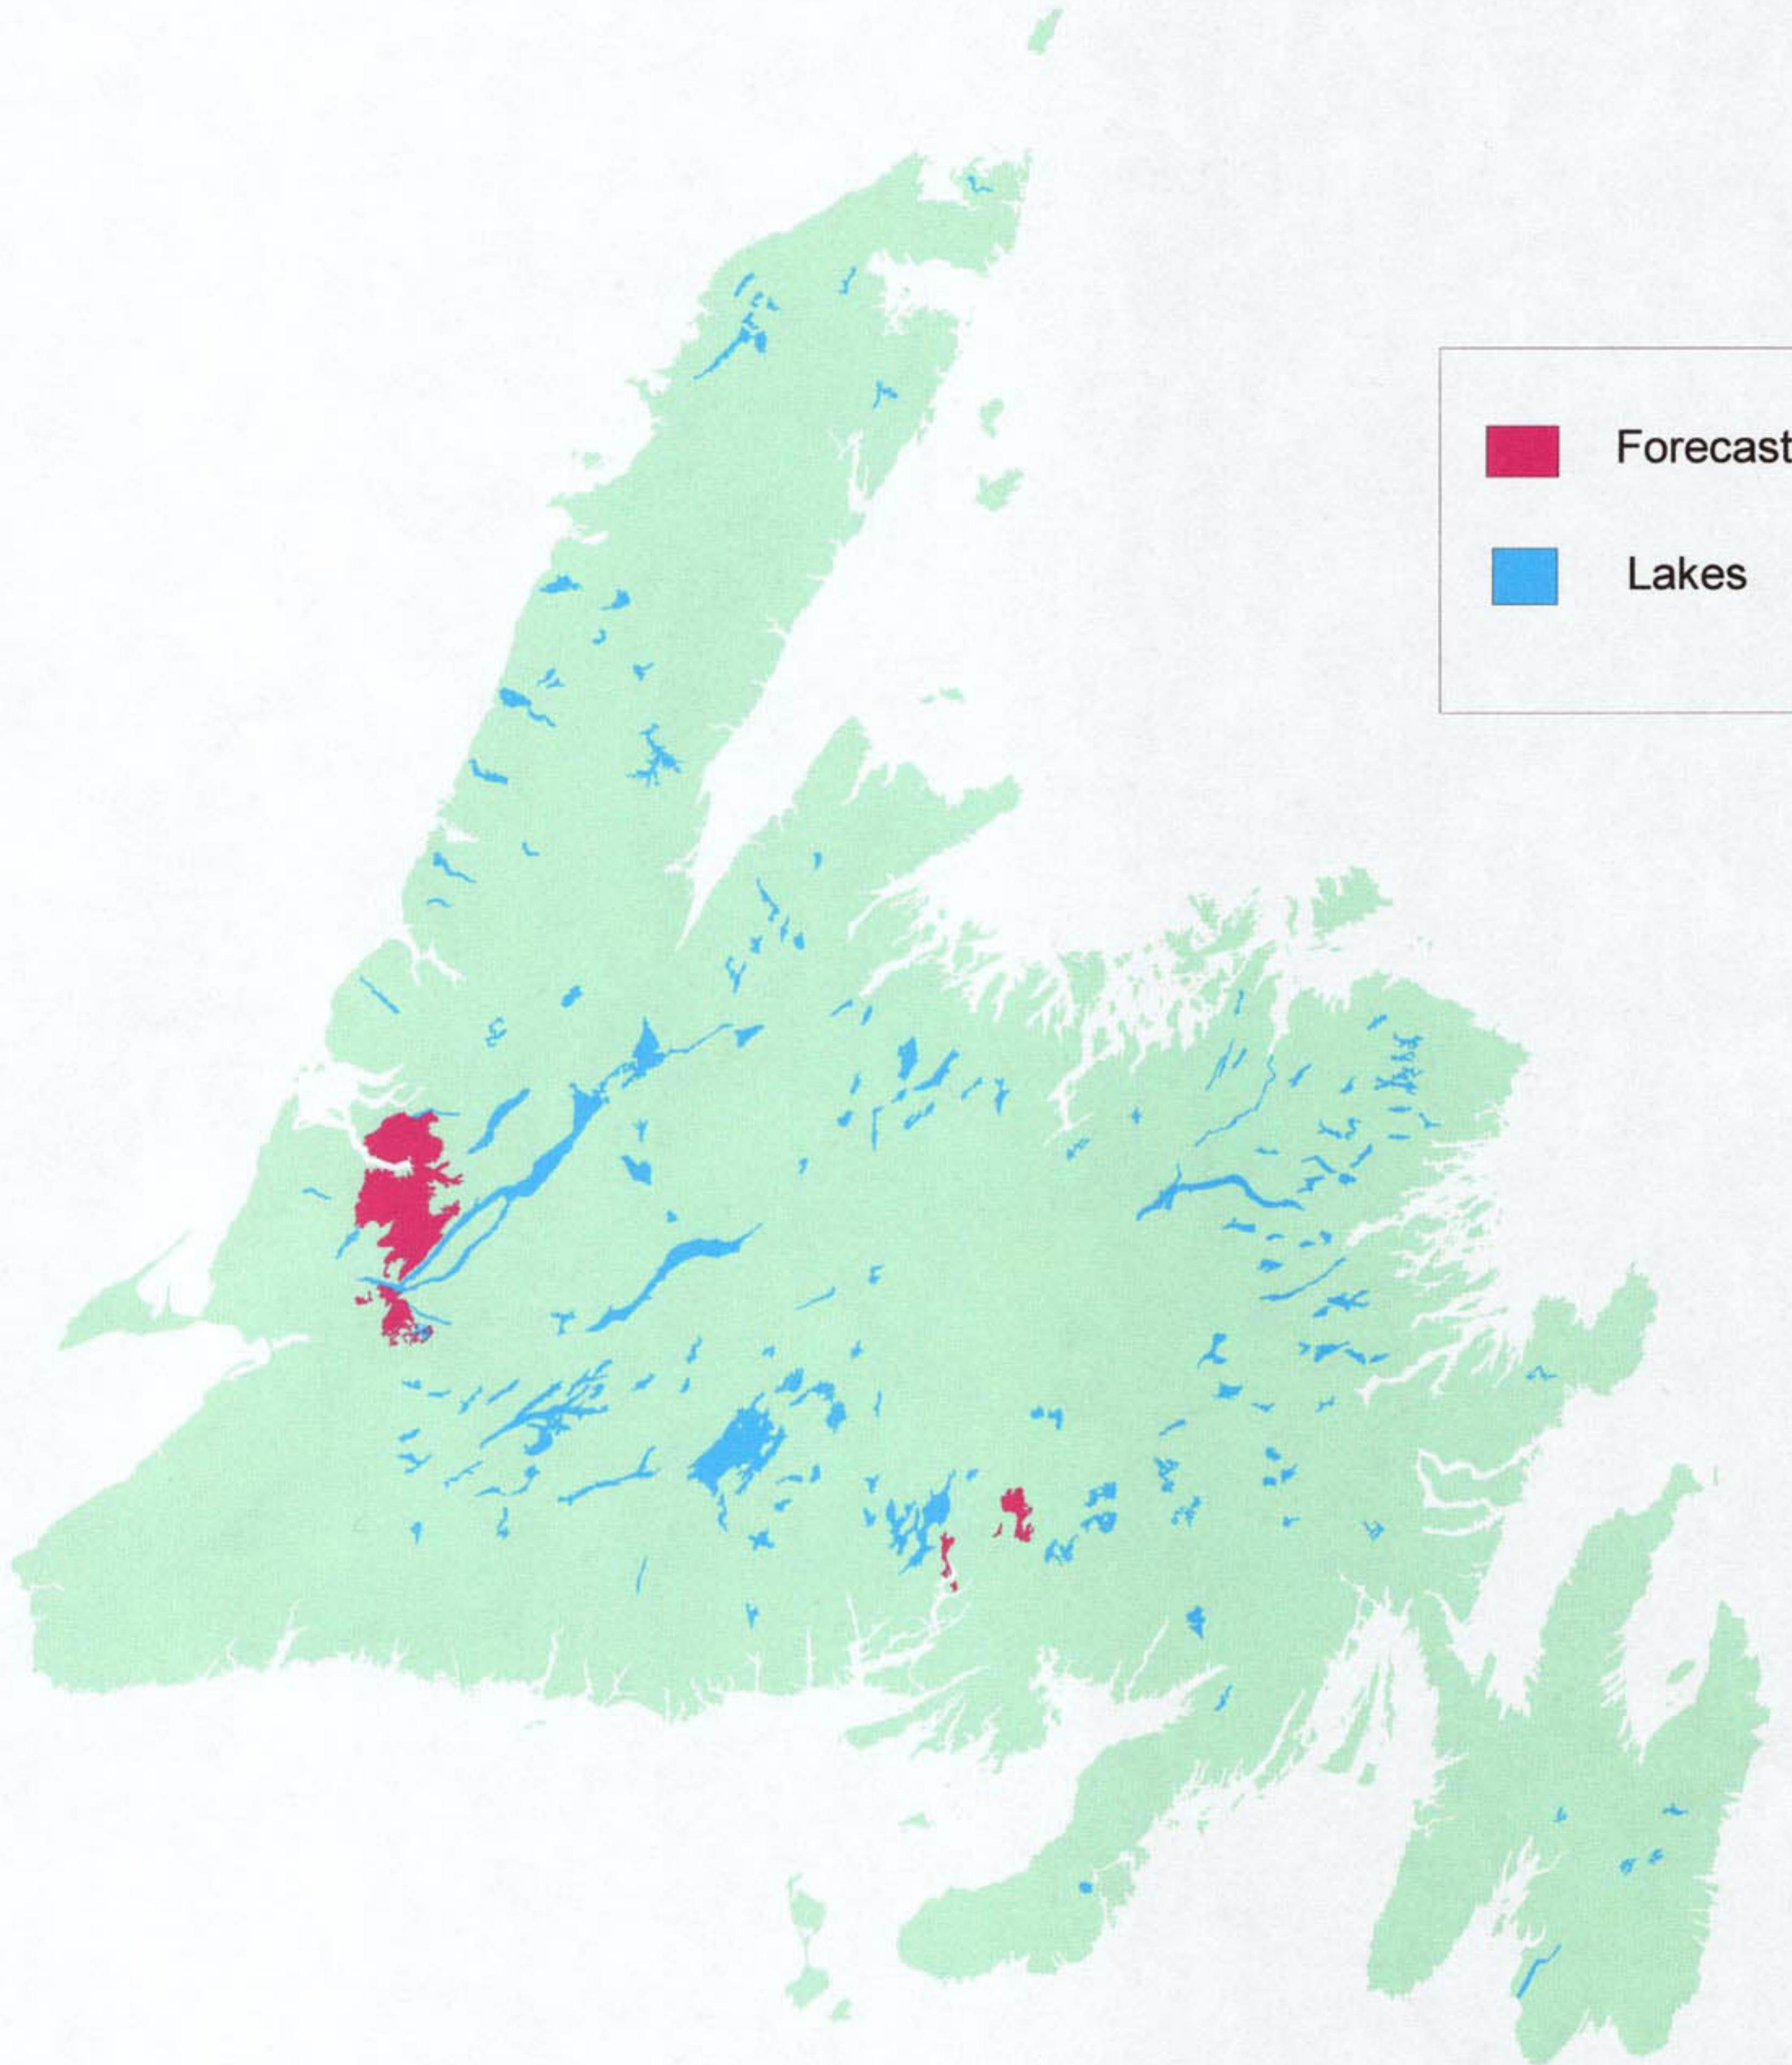

2002 Balsam Fir Sawfly Forecast Moderate & Severe Defoliation

20 0 20 40 60 80 100 Kilometers