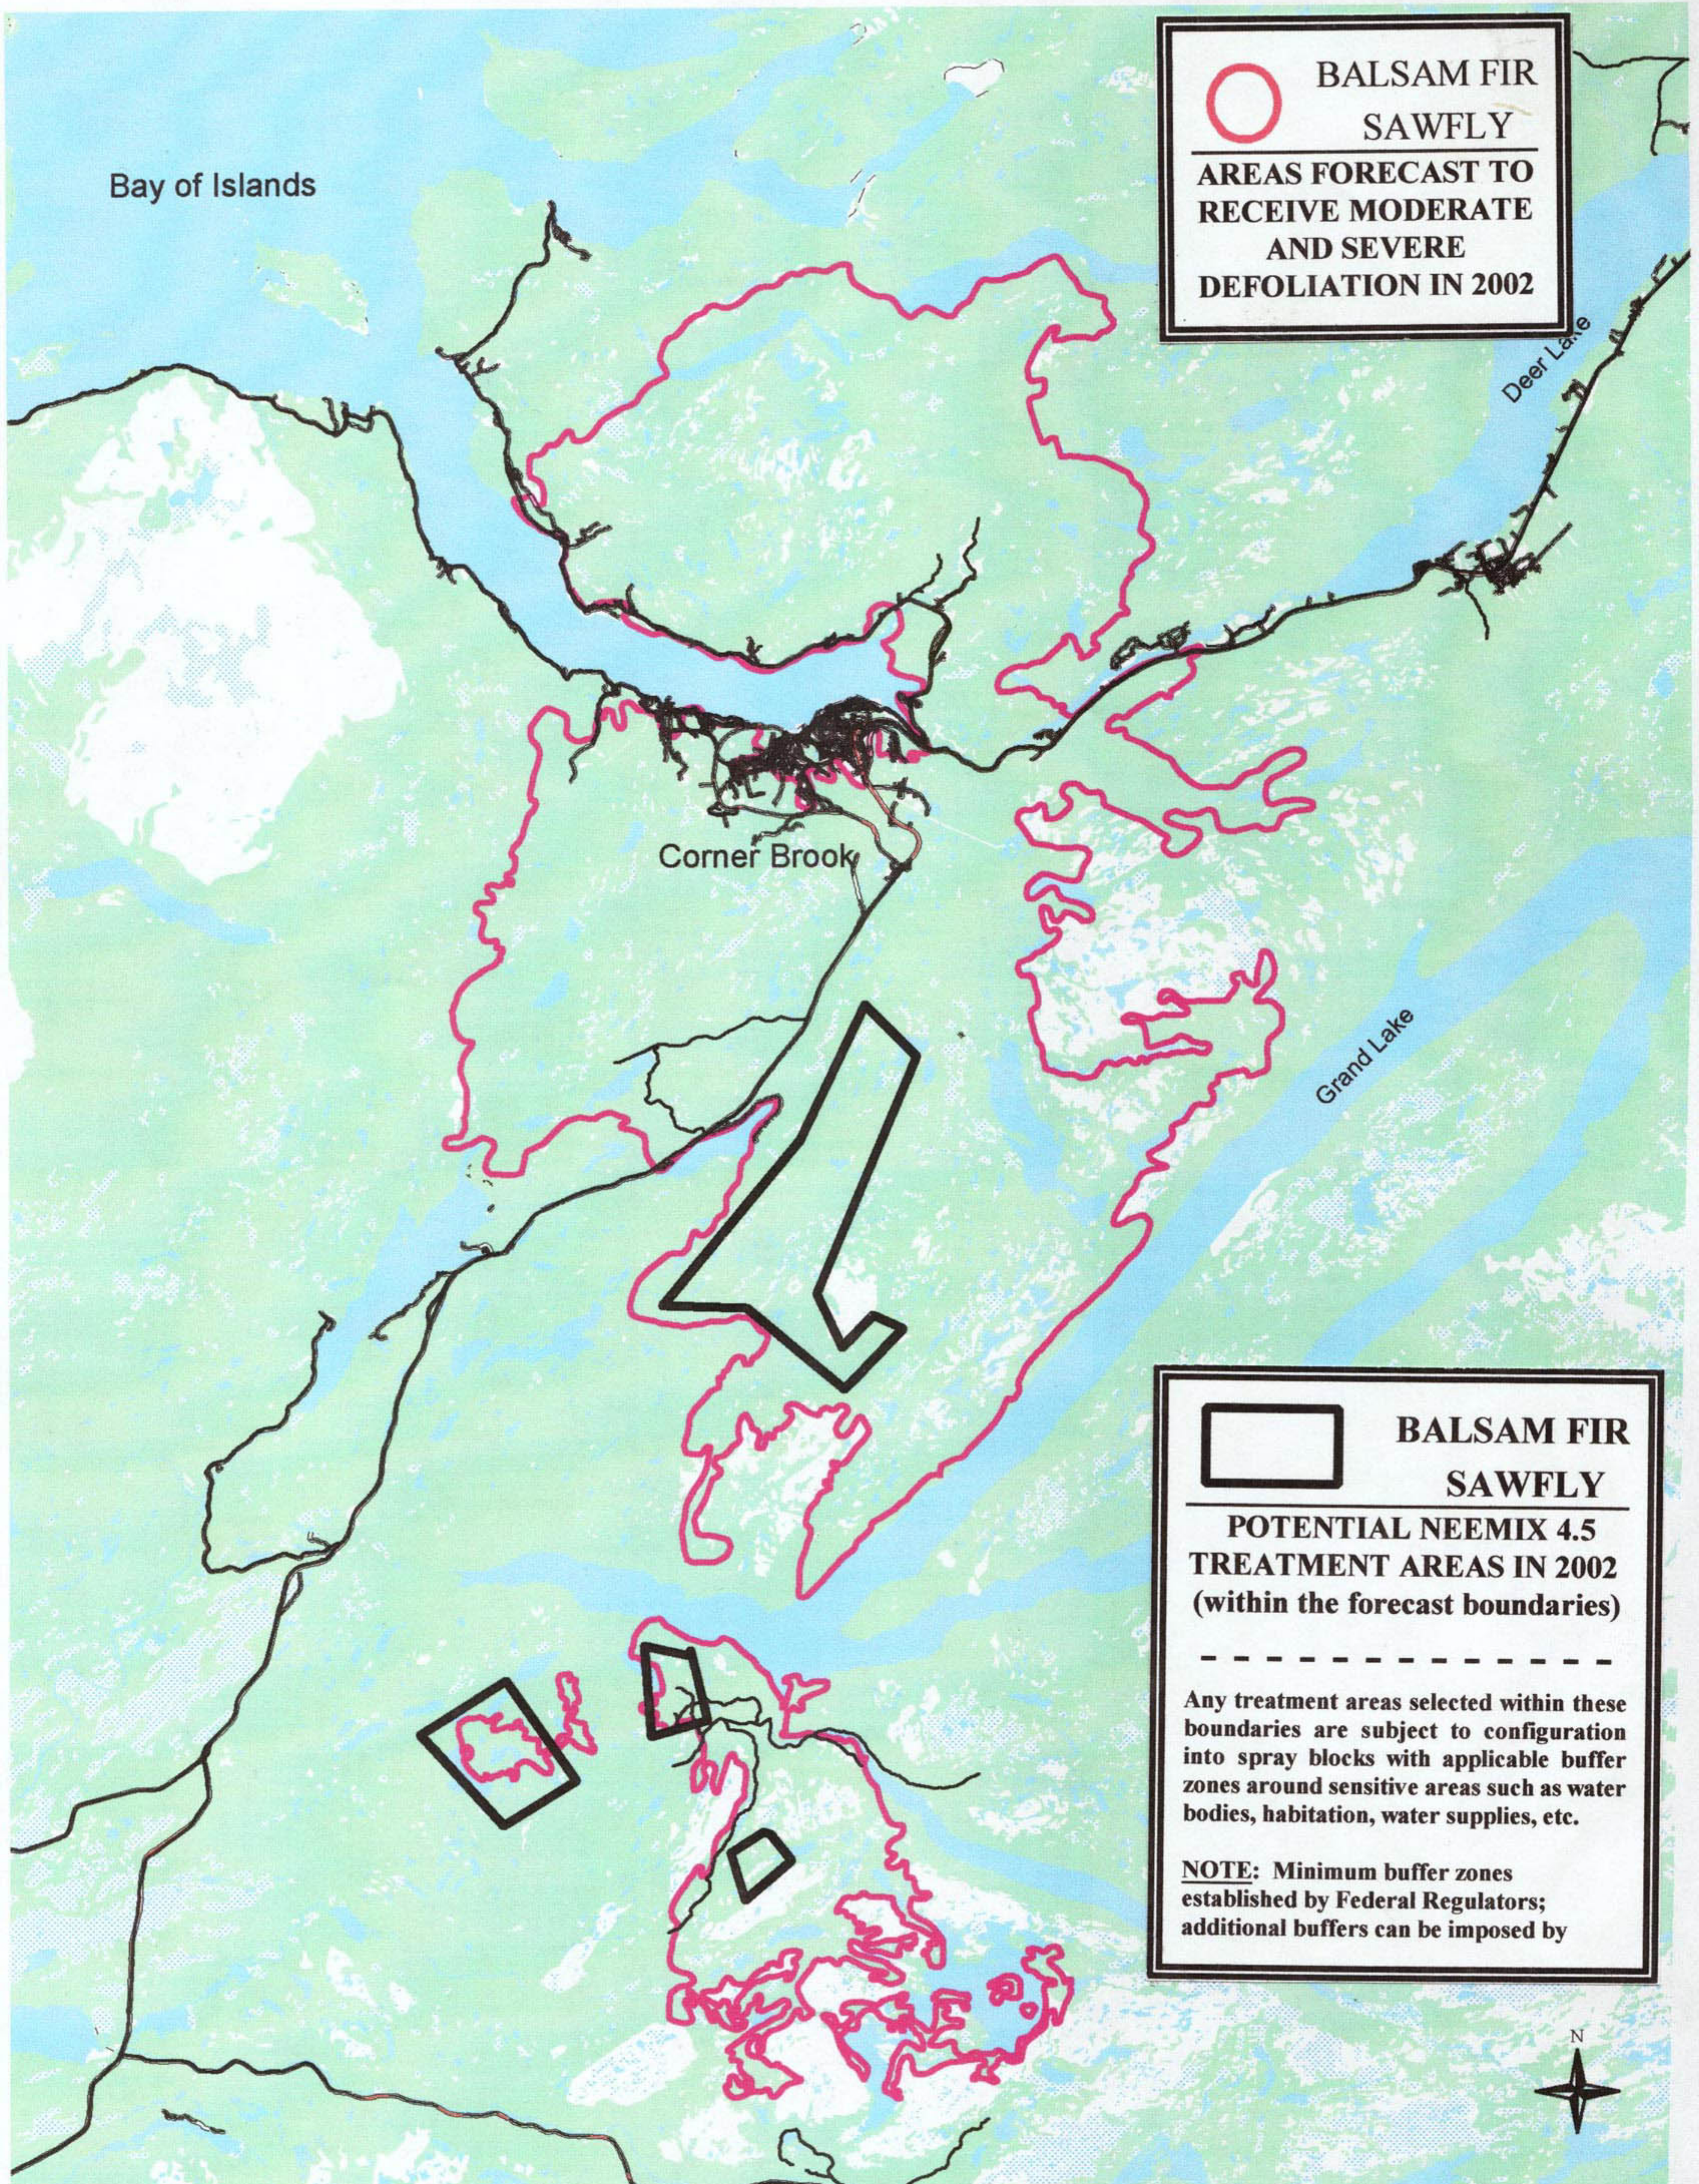

2002 Balsam Fir Sawfly Forecast (Western)

Scale 1 : 325,000