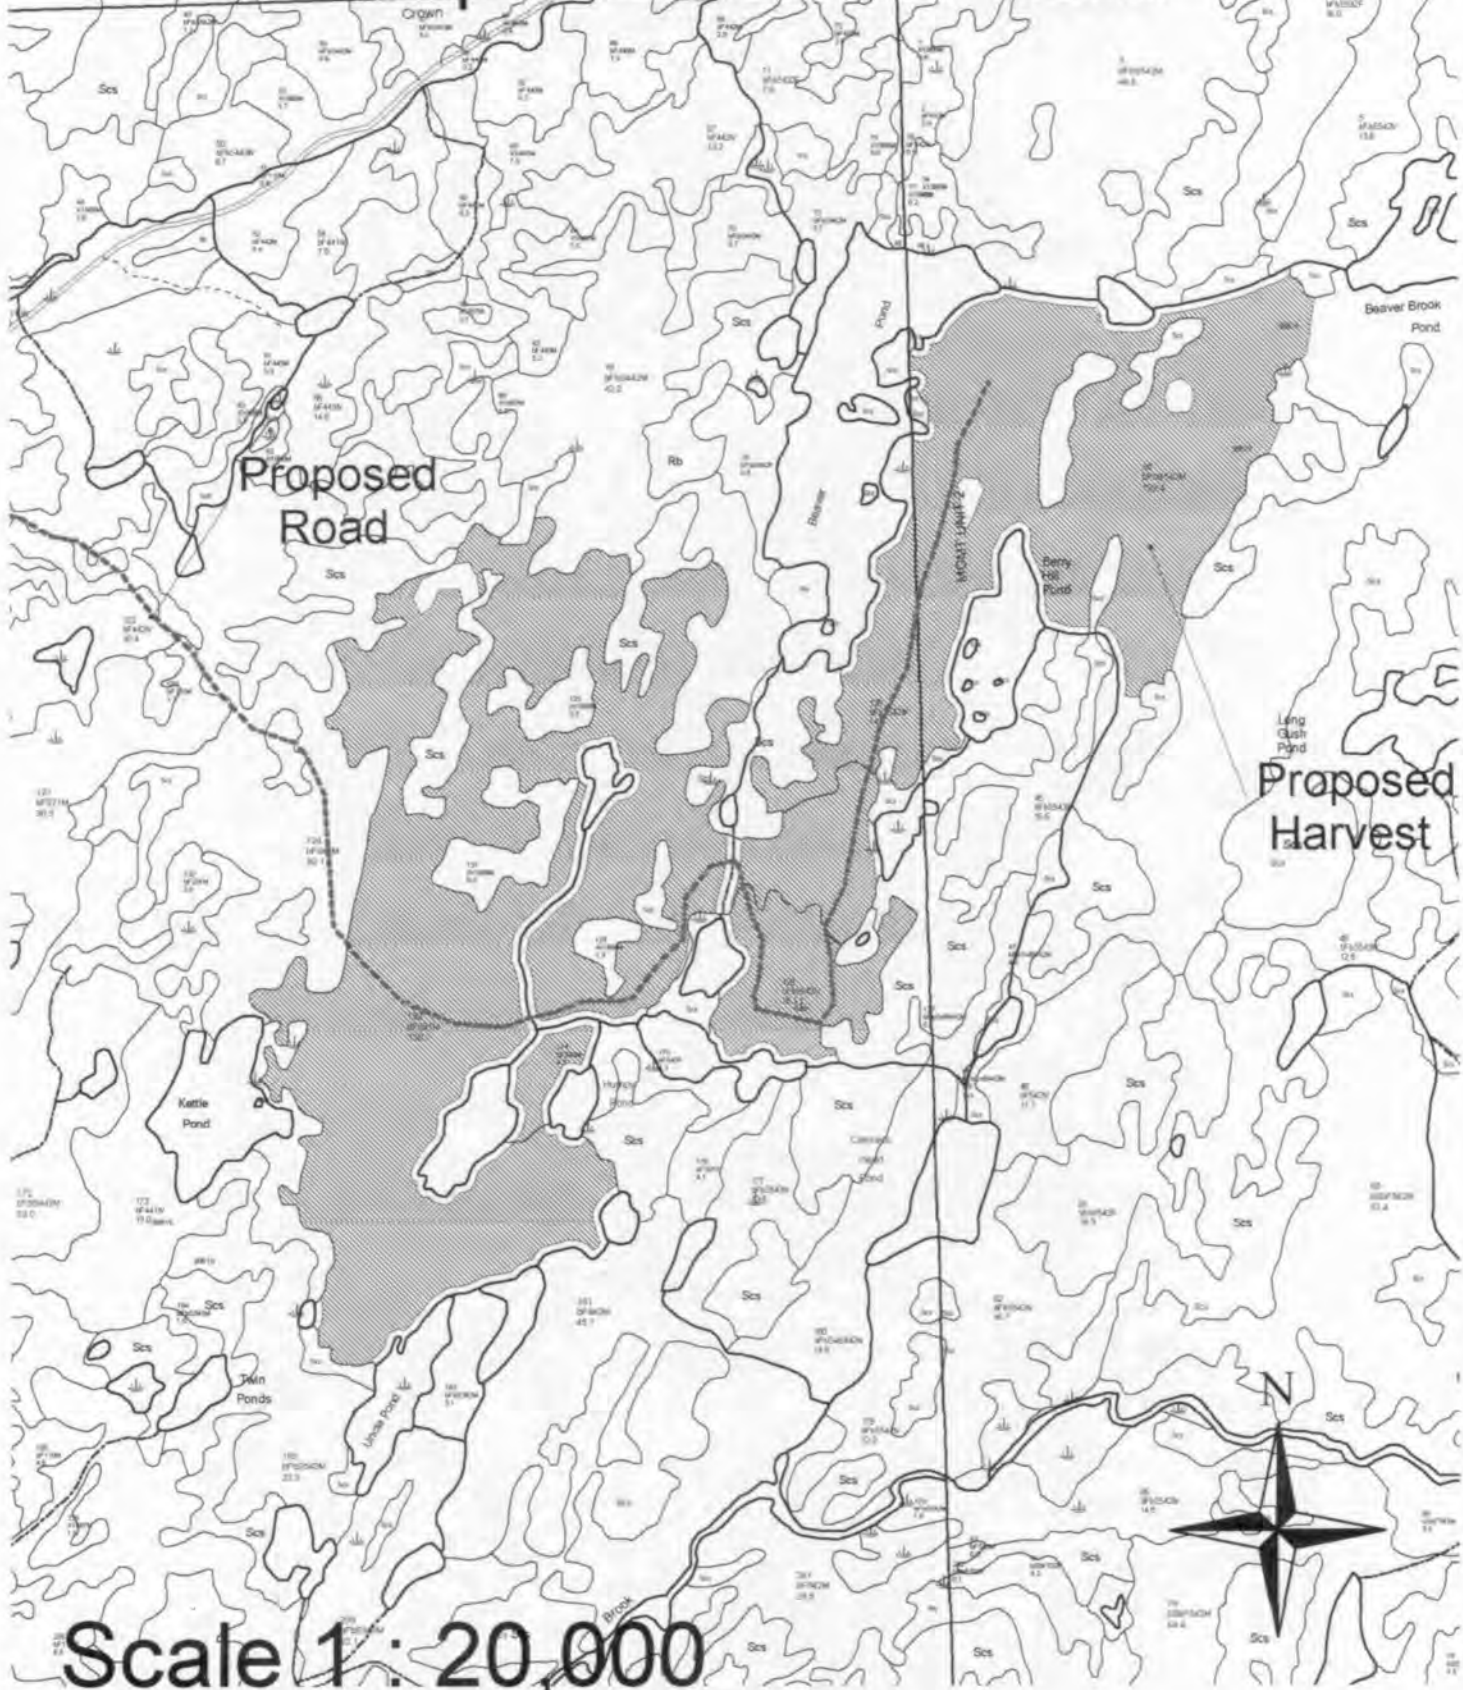

Pyes Lumber Co. Proposed Harvest/ Road

Scale 1: 20,000