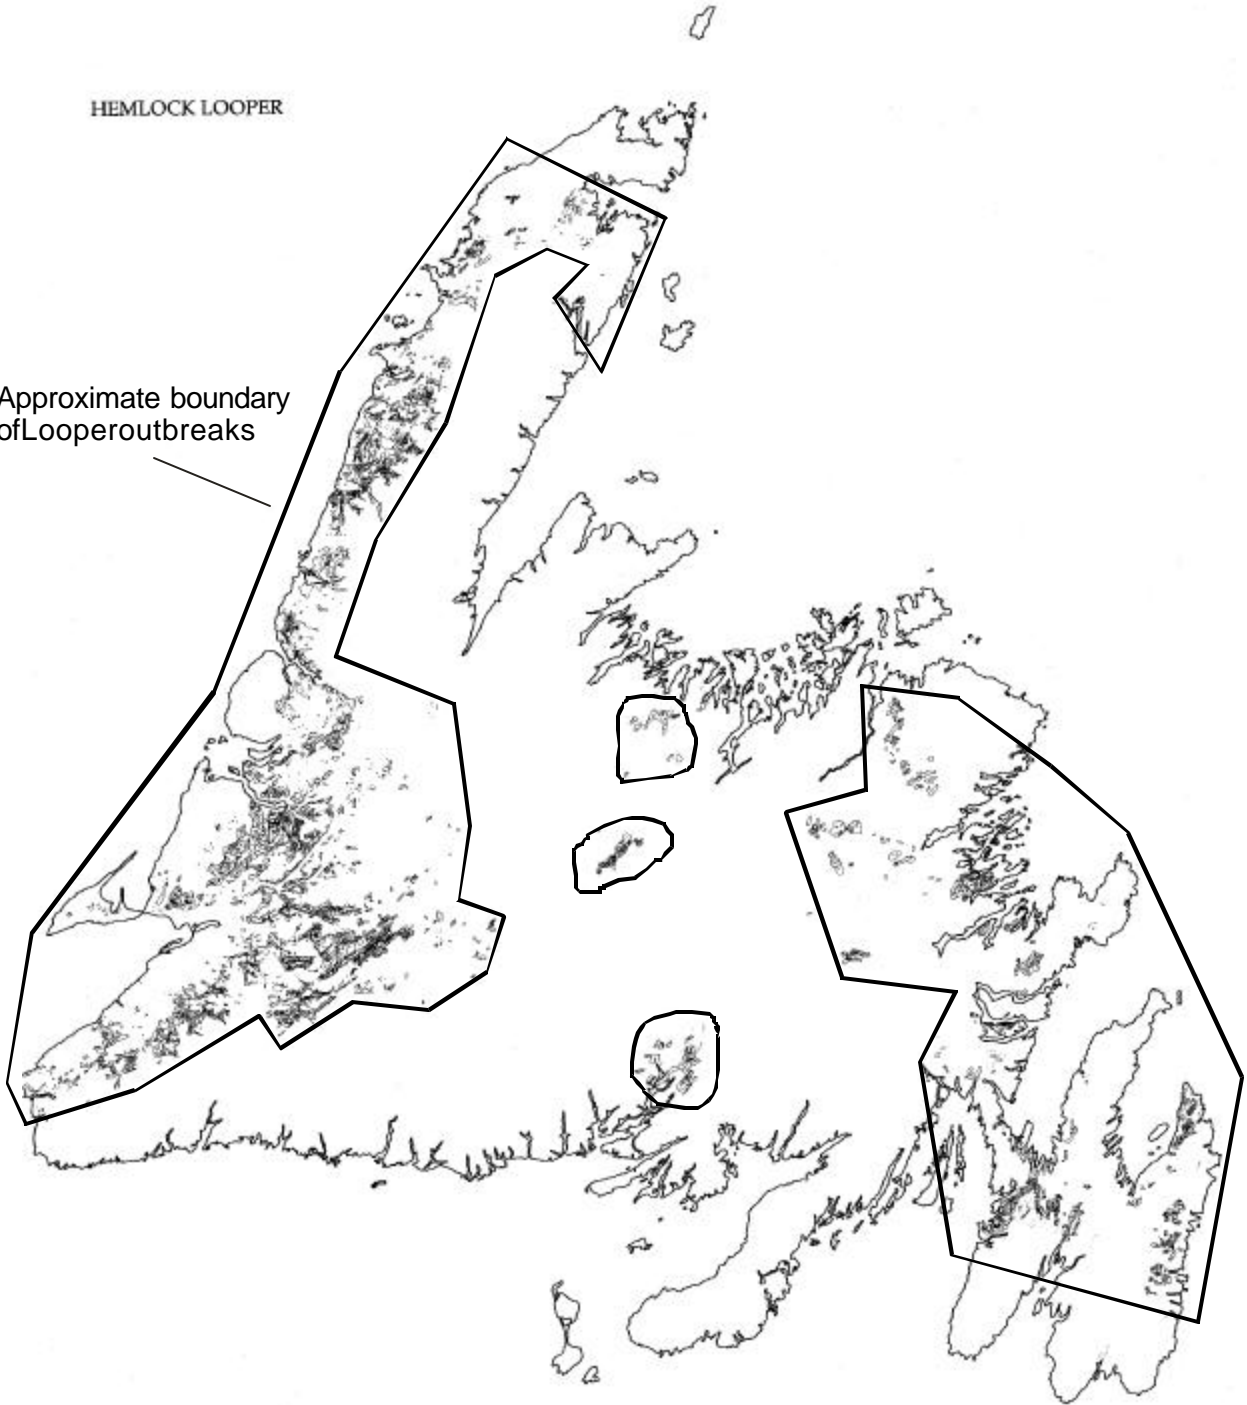

HEMLOCK LOOPER

Approximate boundary
of Looper outbreaks

		CBPP			
	Reproduced from maps produced by DFRA.				
	DRAWN JHM	PROJECT Environmental Evaluation of the Five-Year Operating Plan for FMD 16.			
	CHECKED Stock	DRAWING Historical Hemlock Looper Outbreak Locations Newfoundland (1983-1999)			
FILE NO. Tf07103	SCALE	DATE 01/07/06	DWG. NO. FIGURE 3.2	REV.	