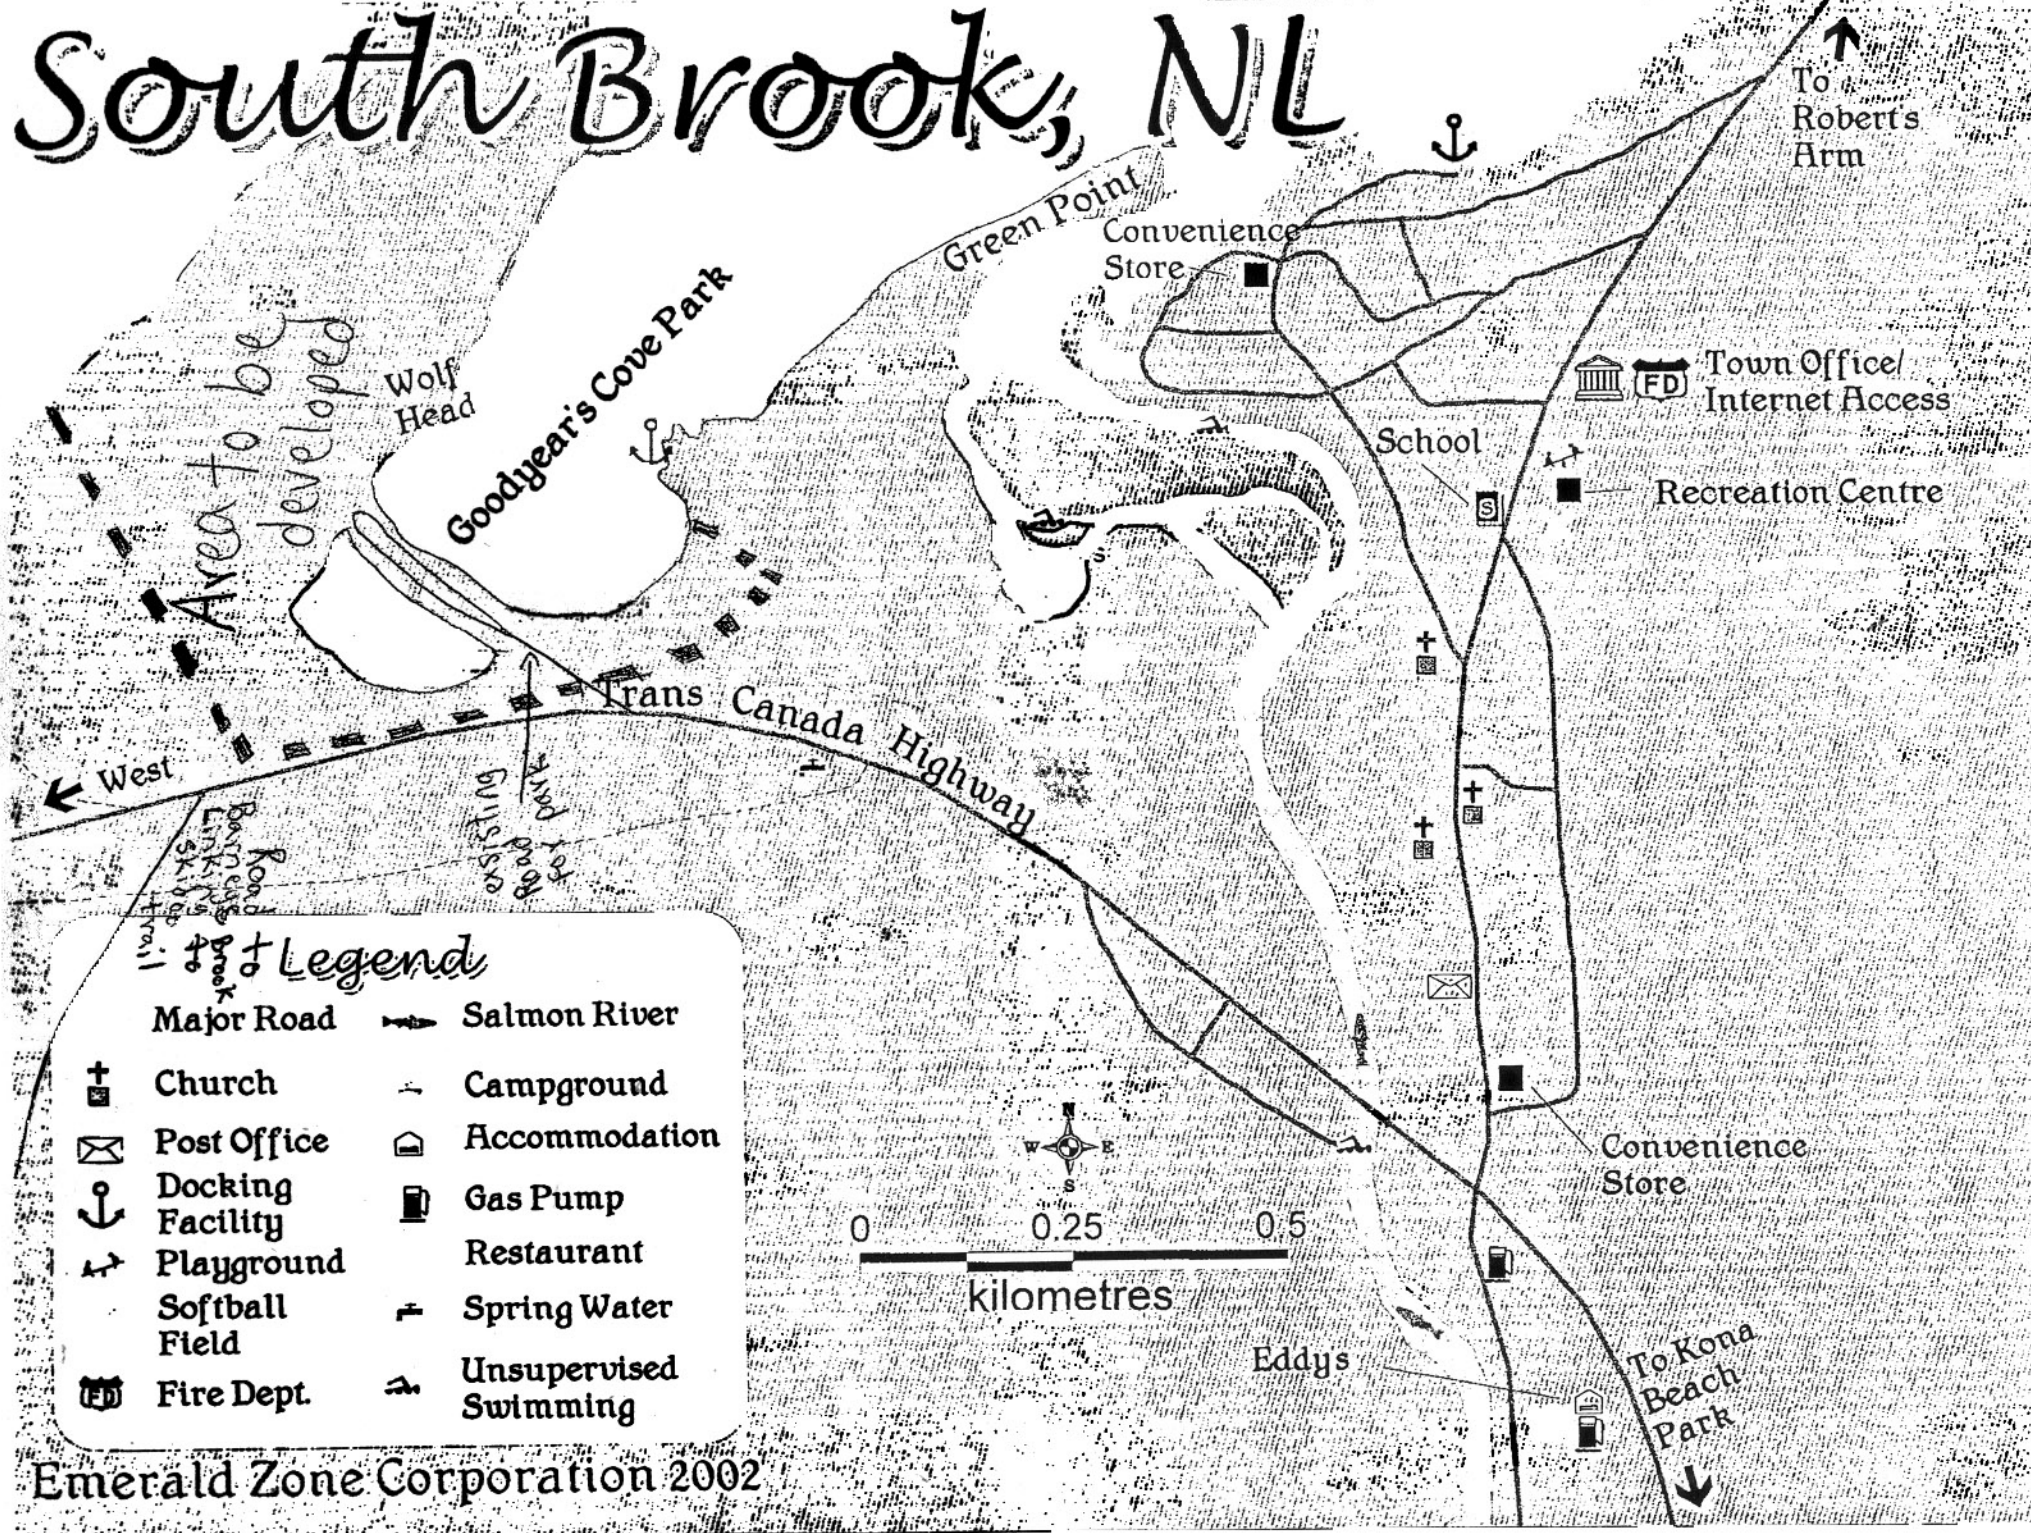

South Brook, NL

Legend

Major Road	Salmon River
Church	Campground
Post Office	Accommodation
Docking Facility	Gas Pump
Playground	Restaurant
Softball Field	Spring Water
Fire Dept.	Unsupervised Swimming