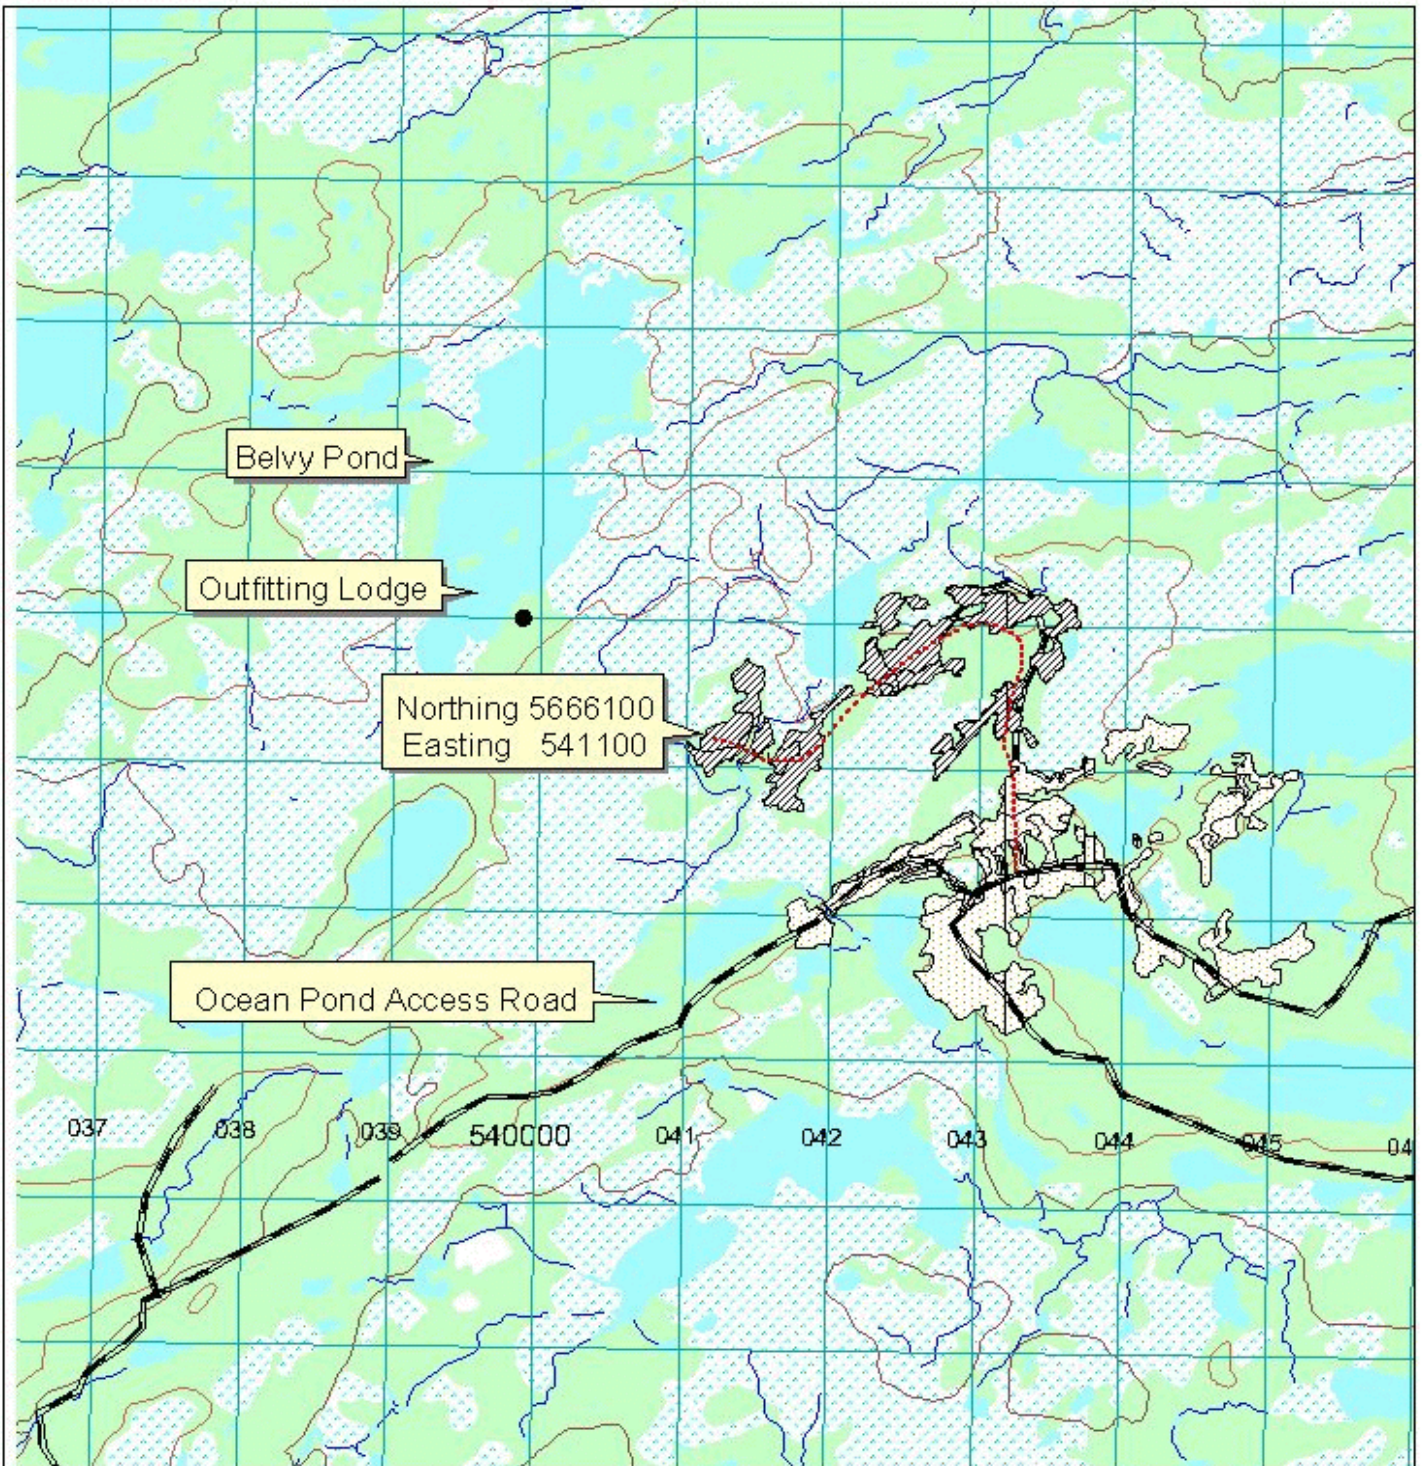

D18-18A Ocean Pond Operating Area Amendment

Legend

Proposed Harvest Block

Forest Access Roads

Proposed Access Road

Existing C utovers

Existing Bug Killed

Scale 1:50,000

Map 12P1

Amendment to District 18 Five-Year Operating Plan (2002-2007)

D18-18A Ocean Pond Operating Area

Amendment to District 18 Five-year Operating Plan (2002-2007)