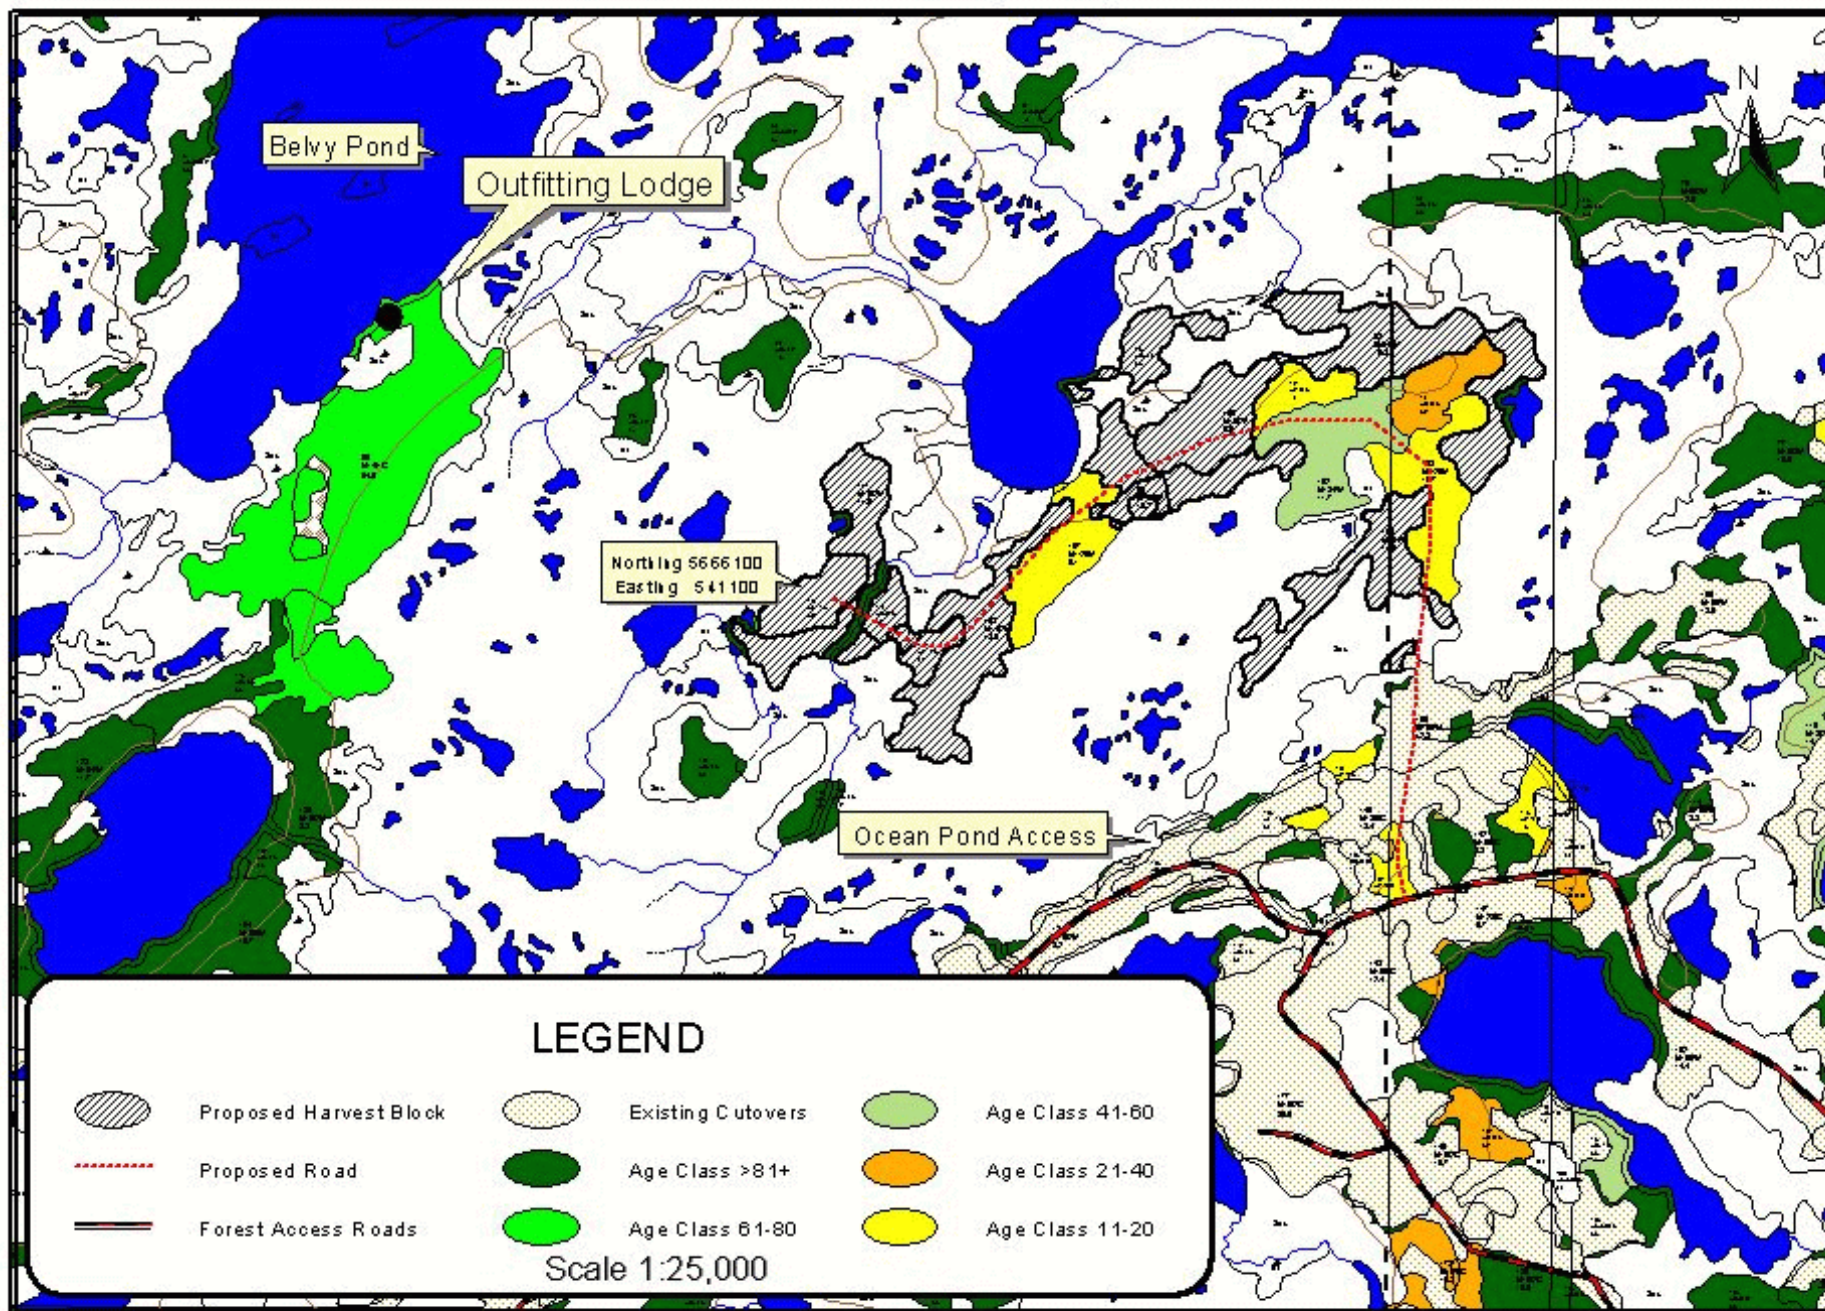

D18-18A Ocean Pond Operating Area Amendment

Legend

Proposed Harvest Block

Forest Access Roads

Proposed Access Road

Existing C utovers

Existing Bug Killed

Scale 1:50,000

Map 12P1

Amendment to District 18 Five-Year Operating Plan (2002-2007)

D18-18A Ocean Pond Operating Area

Amendment to District 18 Five-year Operating Plan (2002-2007)