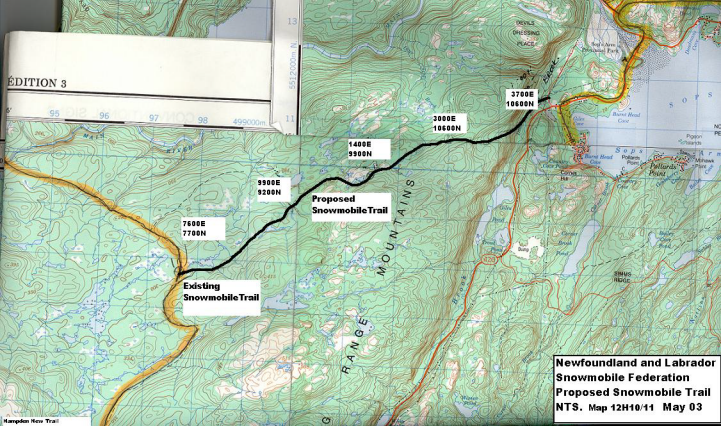

EDITION 3

5512000m N
13
11

95 96 97 98 499500m

**Existing
Snowmobile Trail**

**Proposed
Snowmobile Trail**

**Newfoundland and Labrador
Snowmobile Federation
Proposed Snowmobile Trail
NTS. Map 12H10/11 May 03**