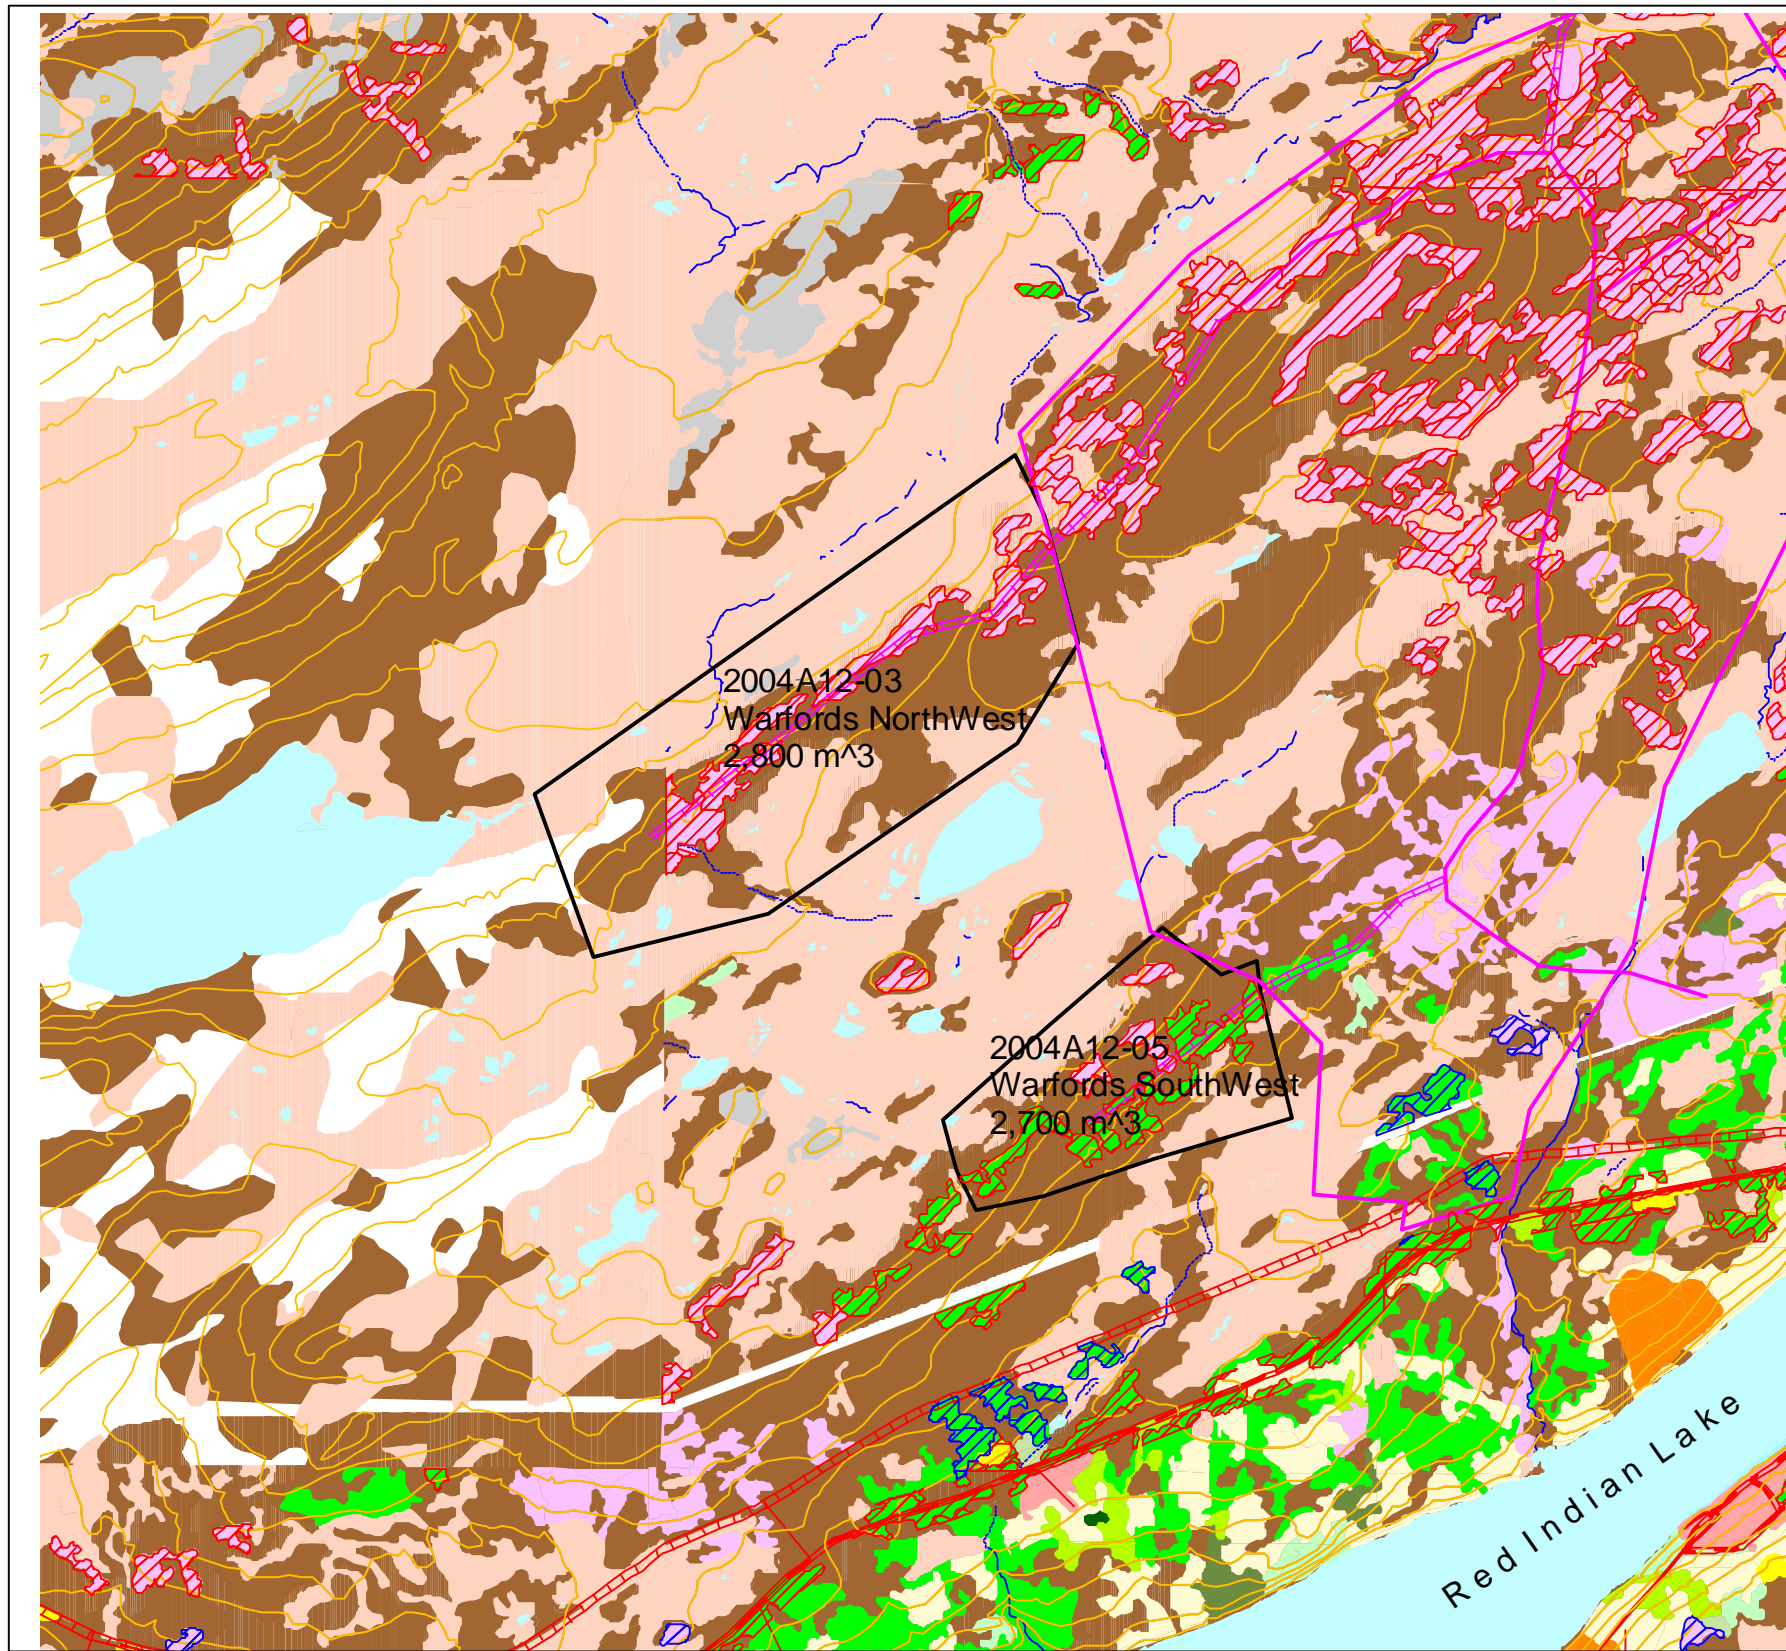

# Abitibi Consolidated Company of Canada 2004 Operating Area

GIS Map  
by  
David Frampton