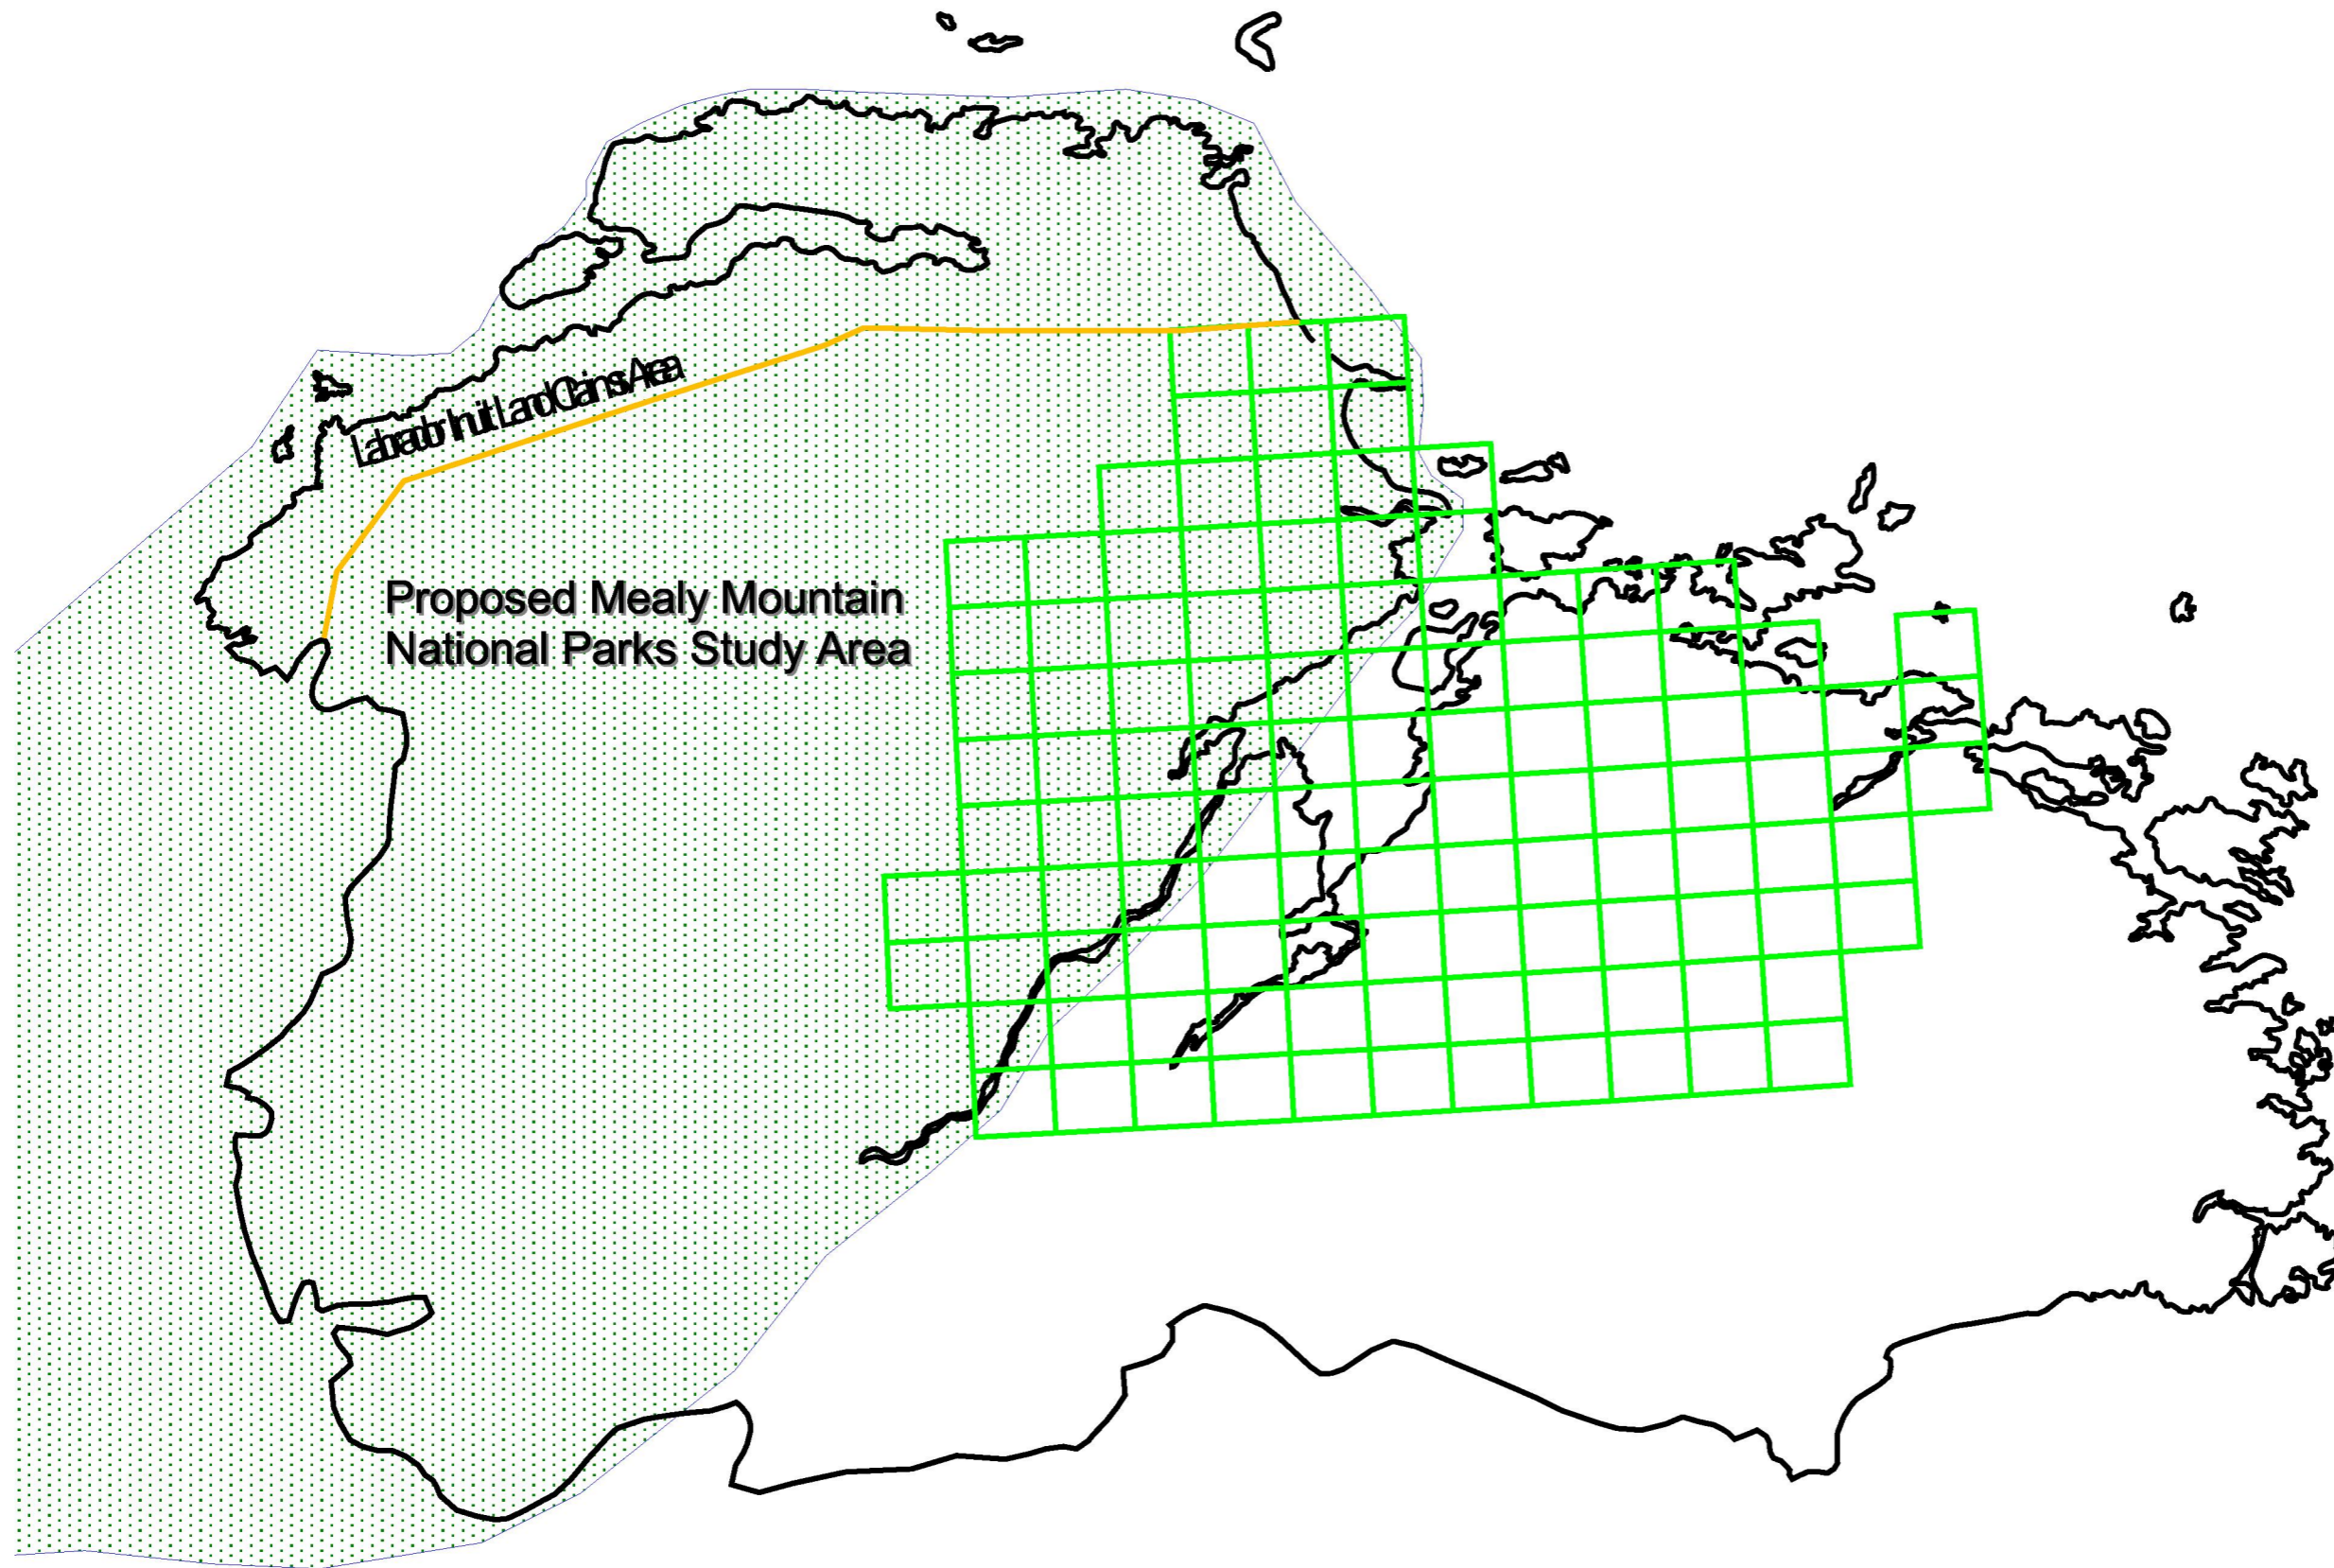

Map 2:
Overview of Claims Area
and Park Study Area

Legend

-  LIA Settlement Area
-  Forest Inventory Area
-  Park Study Area
-  District 20

0 10 Kilometers