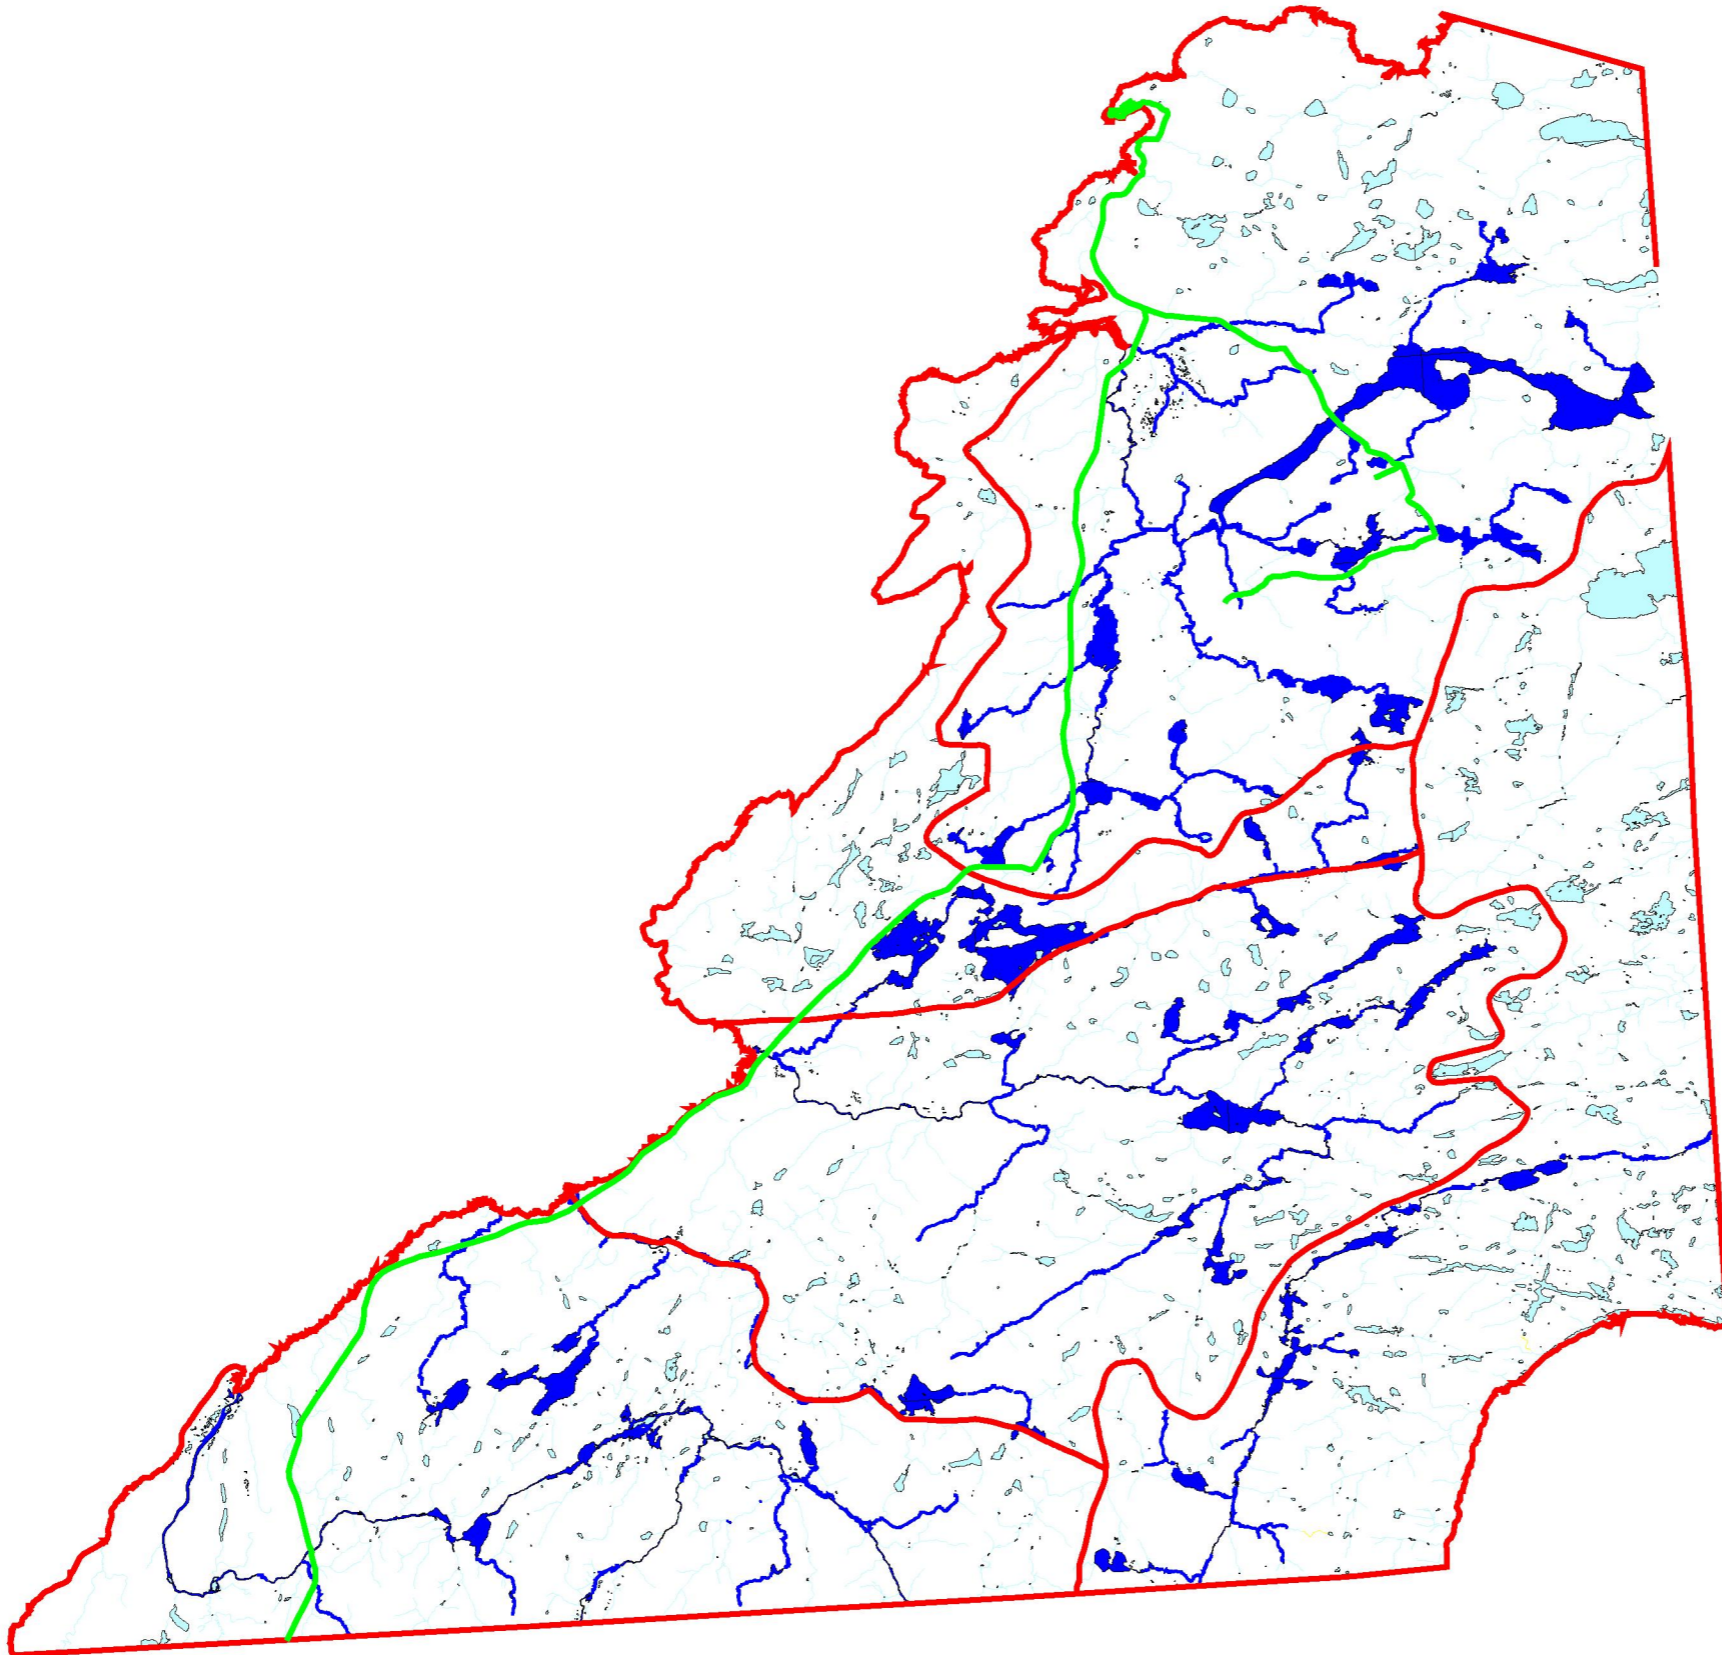

Map 18:
Major Waterways

Legend

-  Trans-Labrador Highway
-  Watersheds
-  Major Waterways
-  Other Waterways

0 4 Kilometers