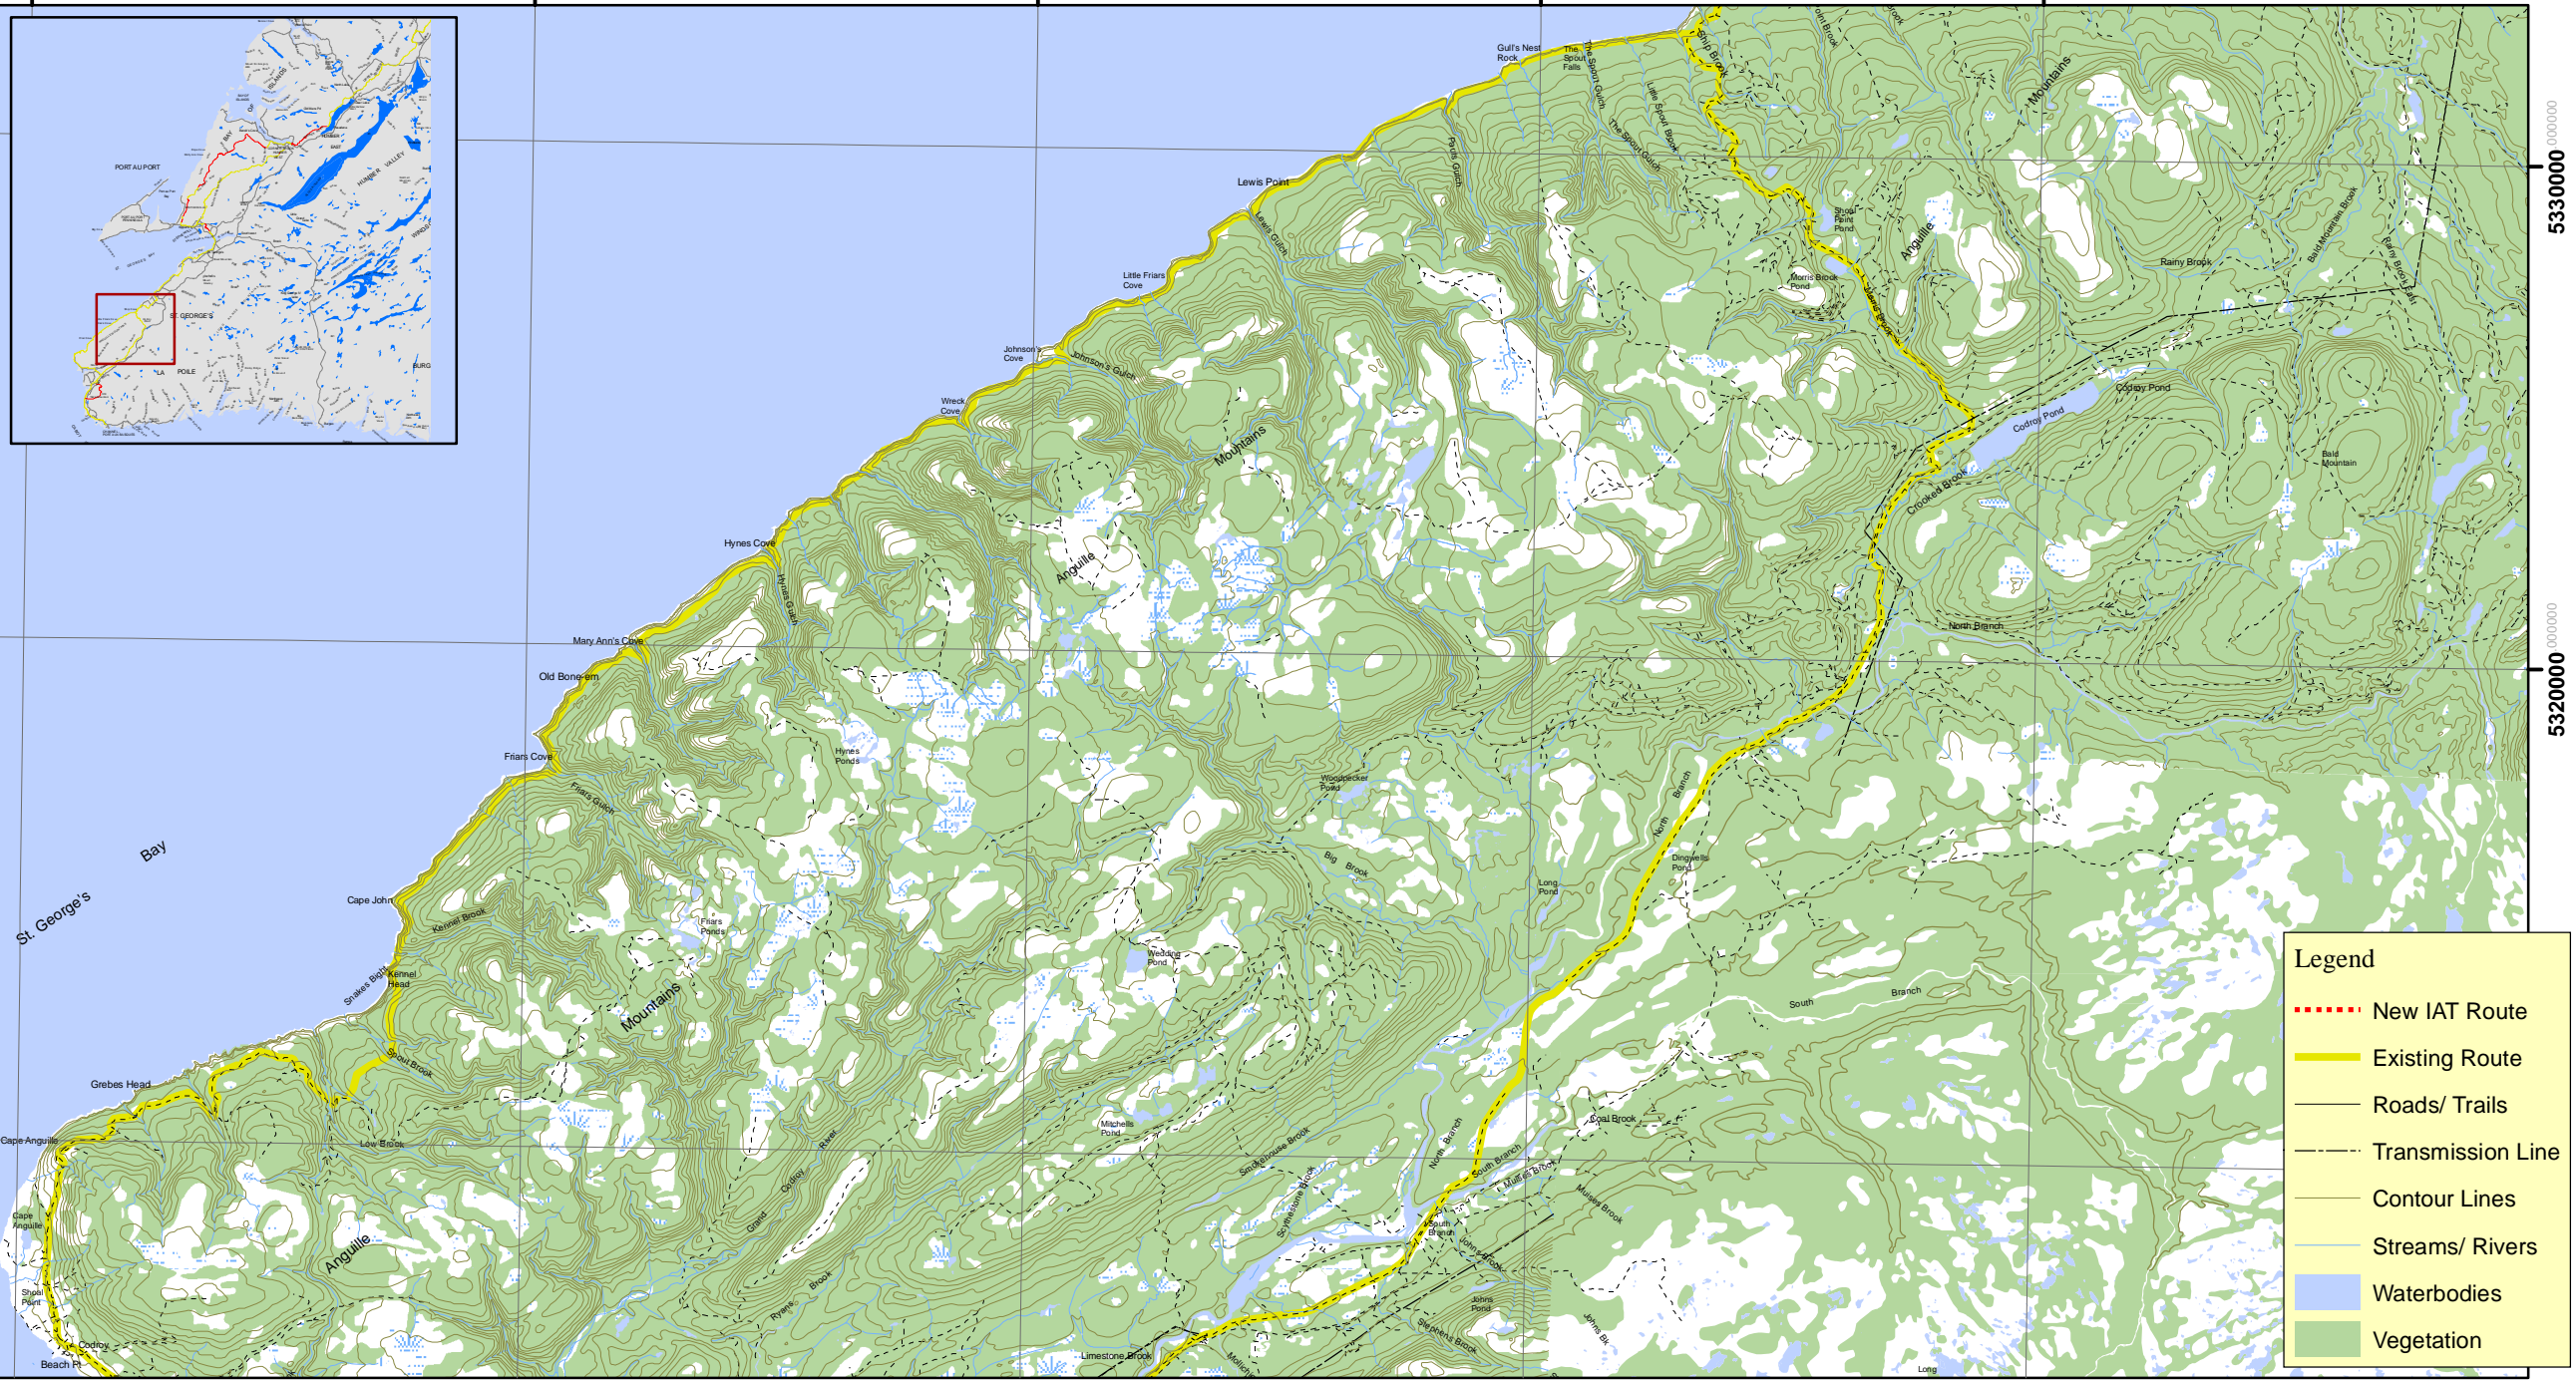

Cormack Trail: 25 km. [Ammended as existing trail - July 2005]

Legend

- - - - - New IAT Route
- Existing Route
- Roads/ Trails
- - - - - Transmission Line
- Contour Lines
- Streams/ Rivers
- Waterbodies
- Vegetation