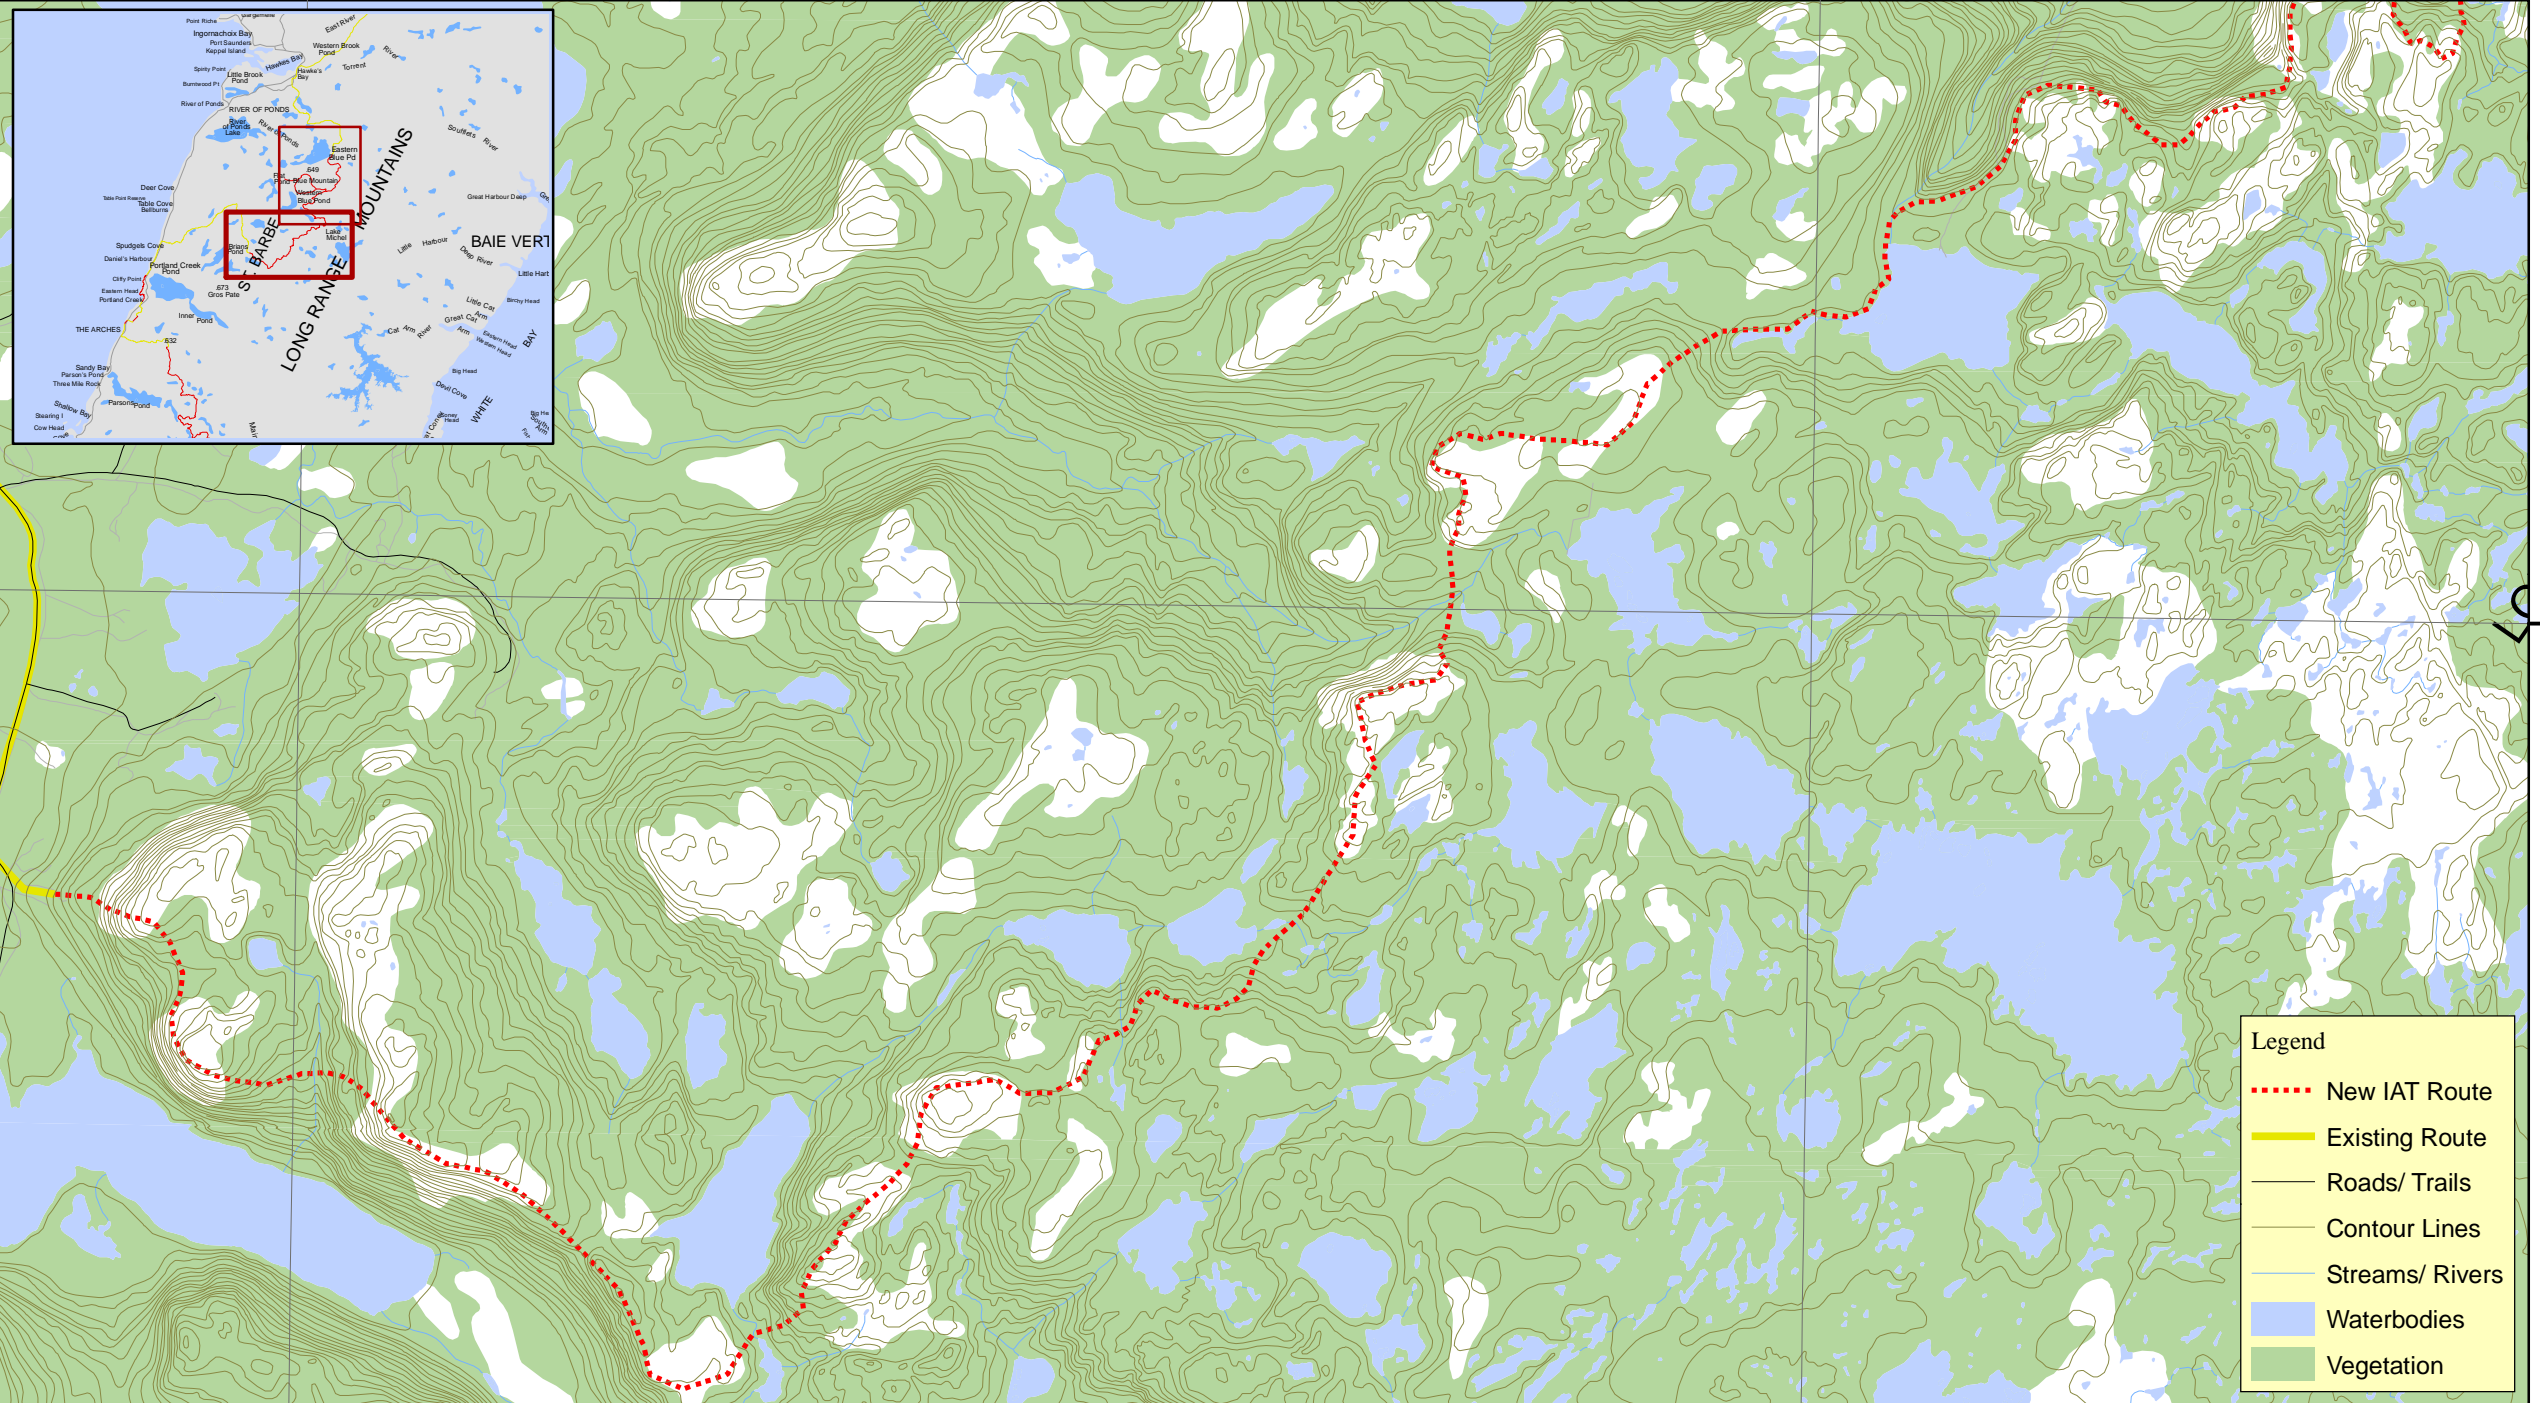

Blue Mountain Trek: 70 km.

Map 14 A

Legend

- New IAT Route
- Existing Route
- Roads/ Trails
- Contour Lines
- Streams/ Rivers
- Waterbodies
- Vegetation

5570000