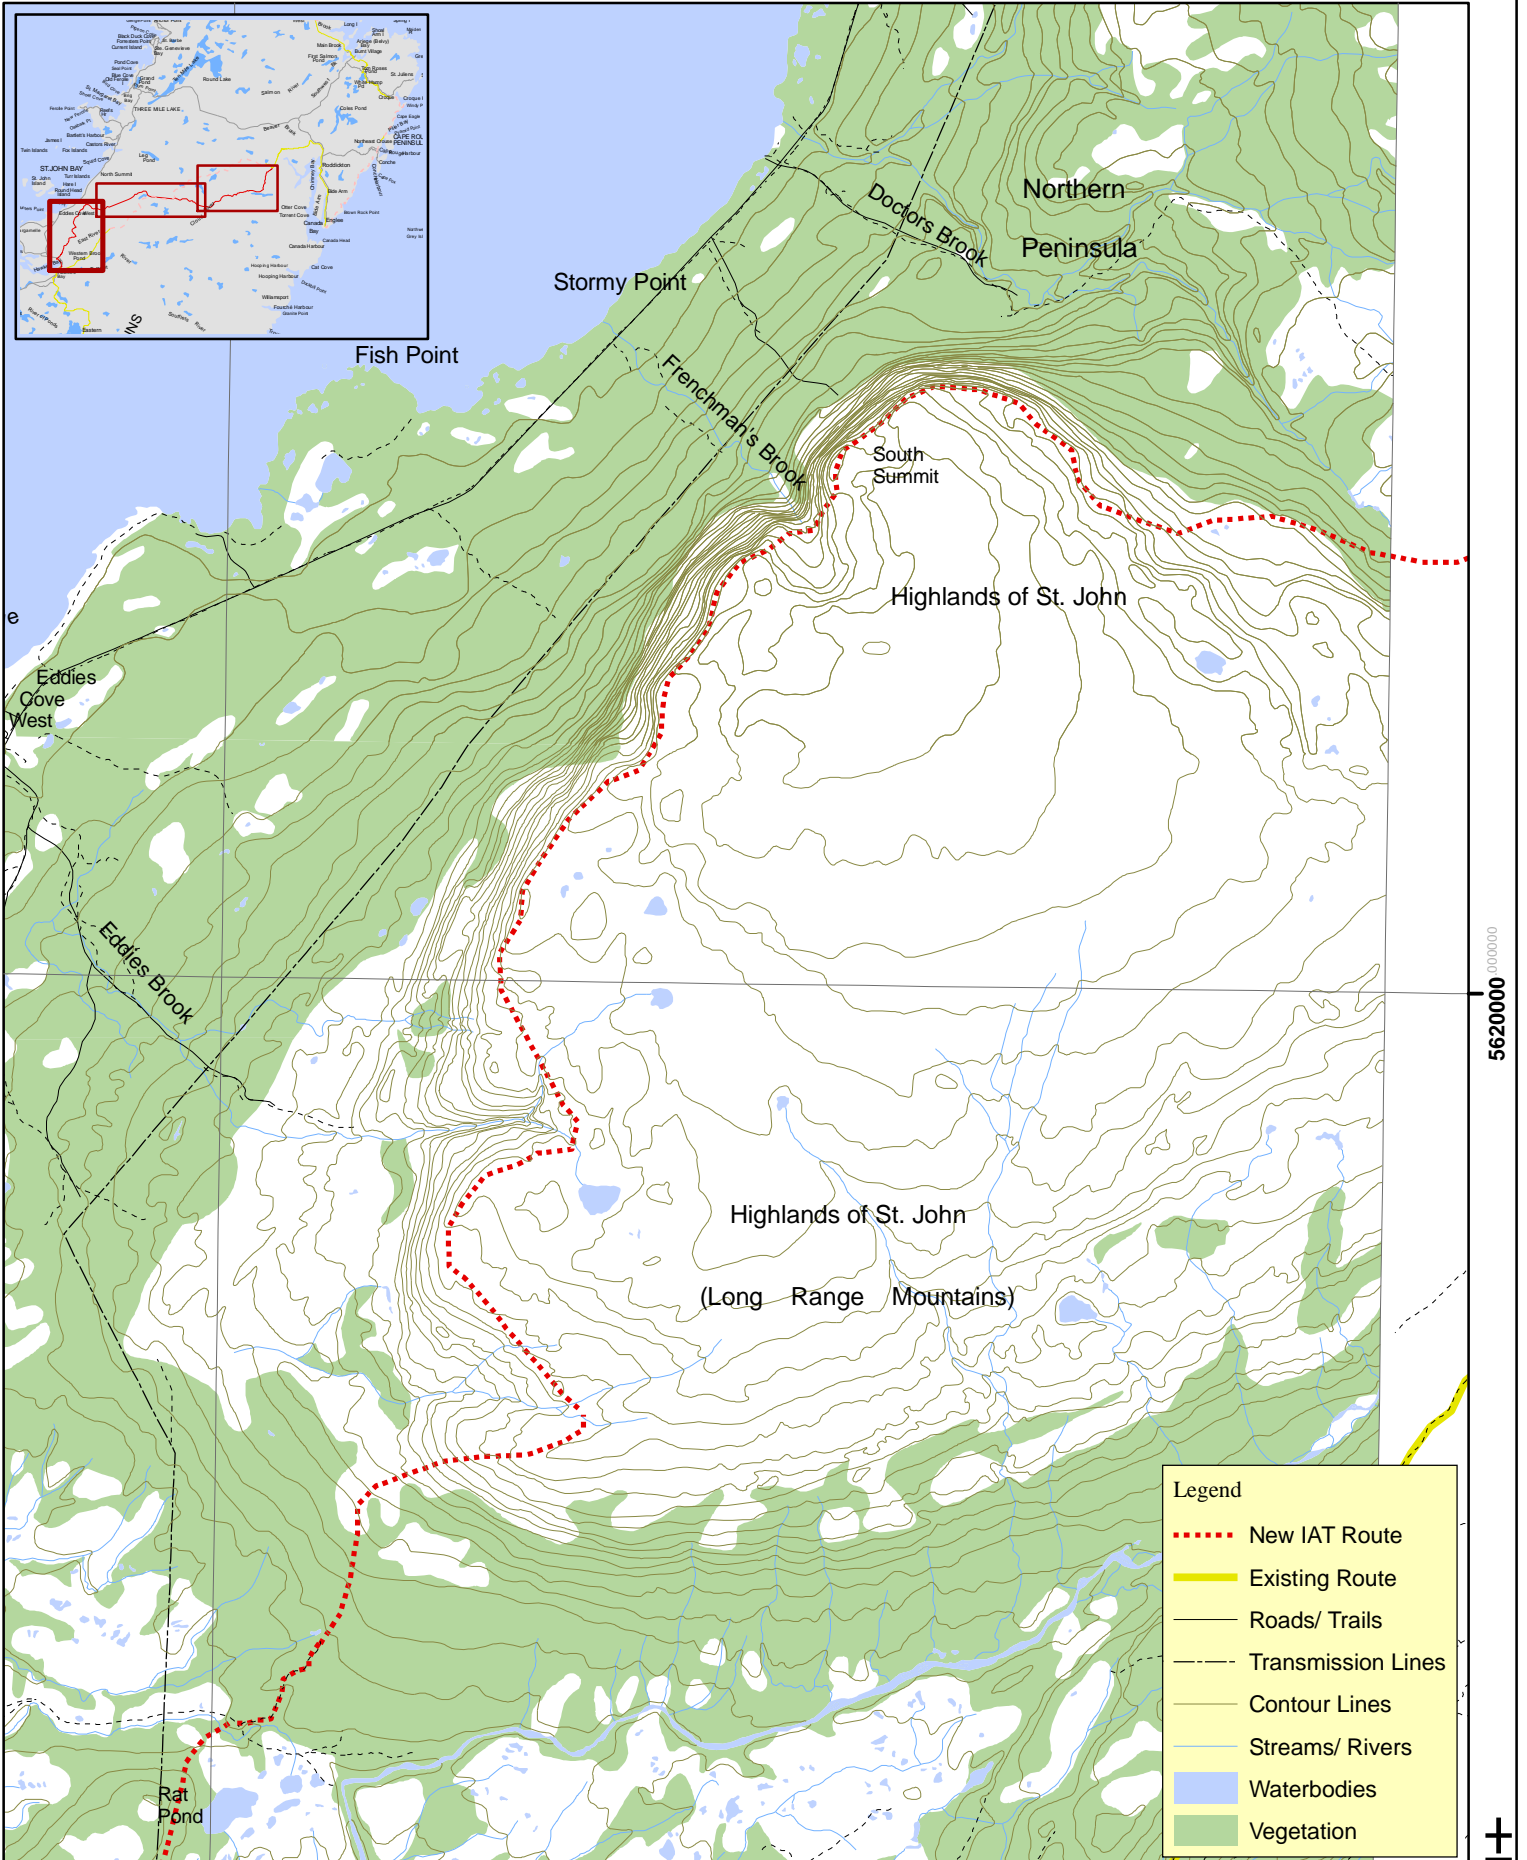

Highlands of St. John - Cloud River Trail: 90 km.

Map 15 A

Legend

- New IAT Route
- Existing Route
- Roads/ Trails
- - - - - Transmission Lines
- Contour Lines
- Streams/ Rivers
- Waterbodies
- Vegetation

Map created by **490000**
 Inland Fish & Wildlife Division HQ

Information provided by:
 Mr. Paul Wylezol and IAT NL

Projection Information:
 Datum NAD 83/ TM/ Zone 21
 Grid Projection:
 NAD 83/ UTM/ Zone 21

The IFW does not take any responsibility for the integrity of the information provided.

Maps 12 I/11 **500000**
 & 12 I/14 **1:65,000**
 Corner Brook, Winter 2004/ 2005