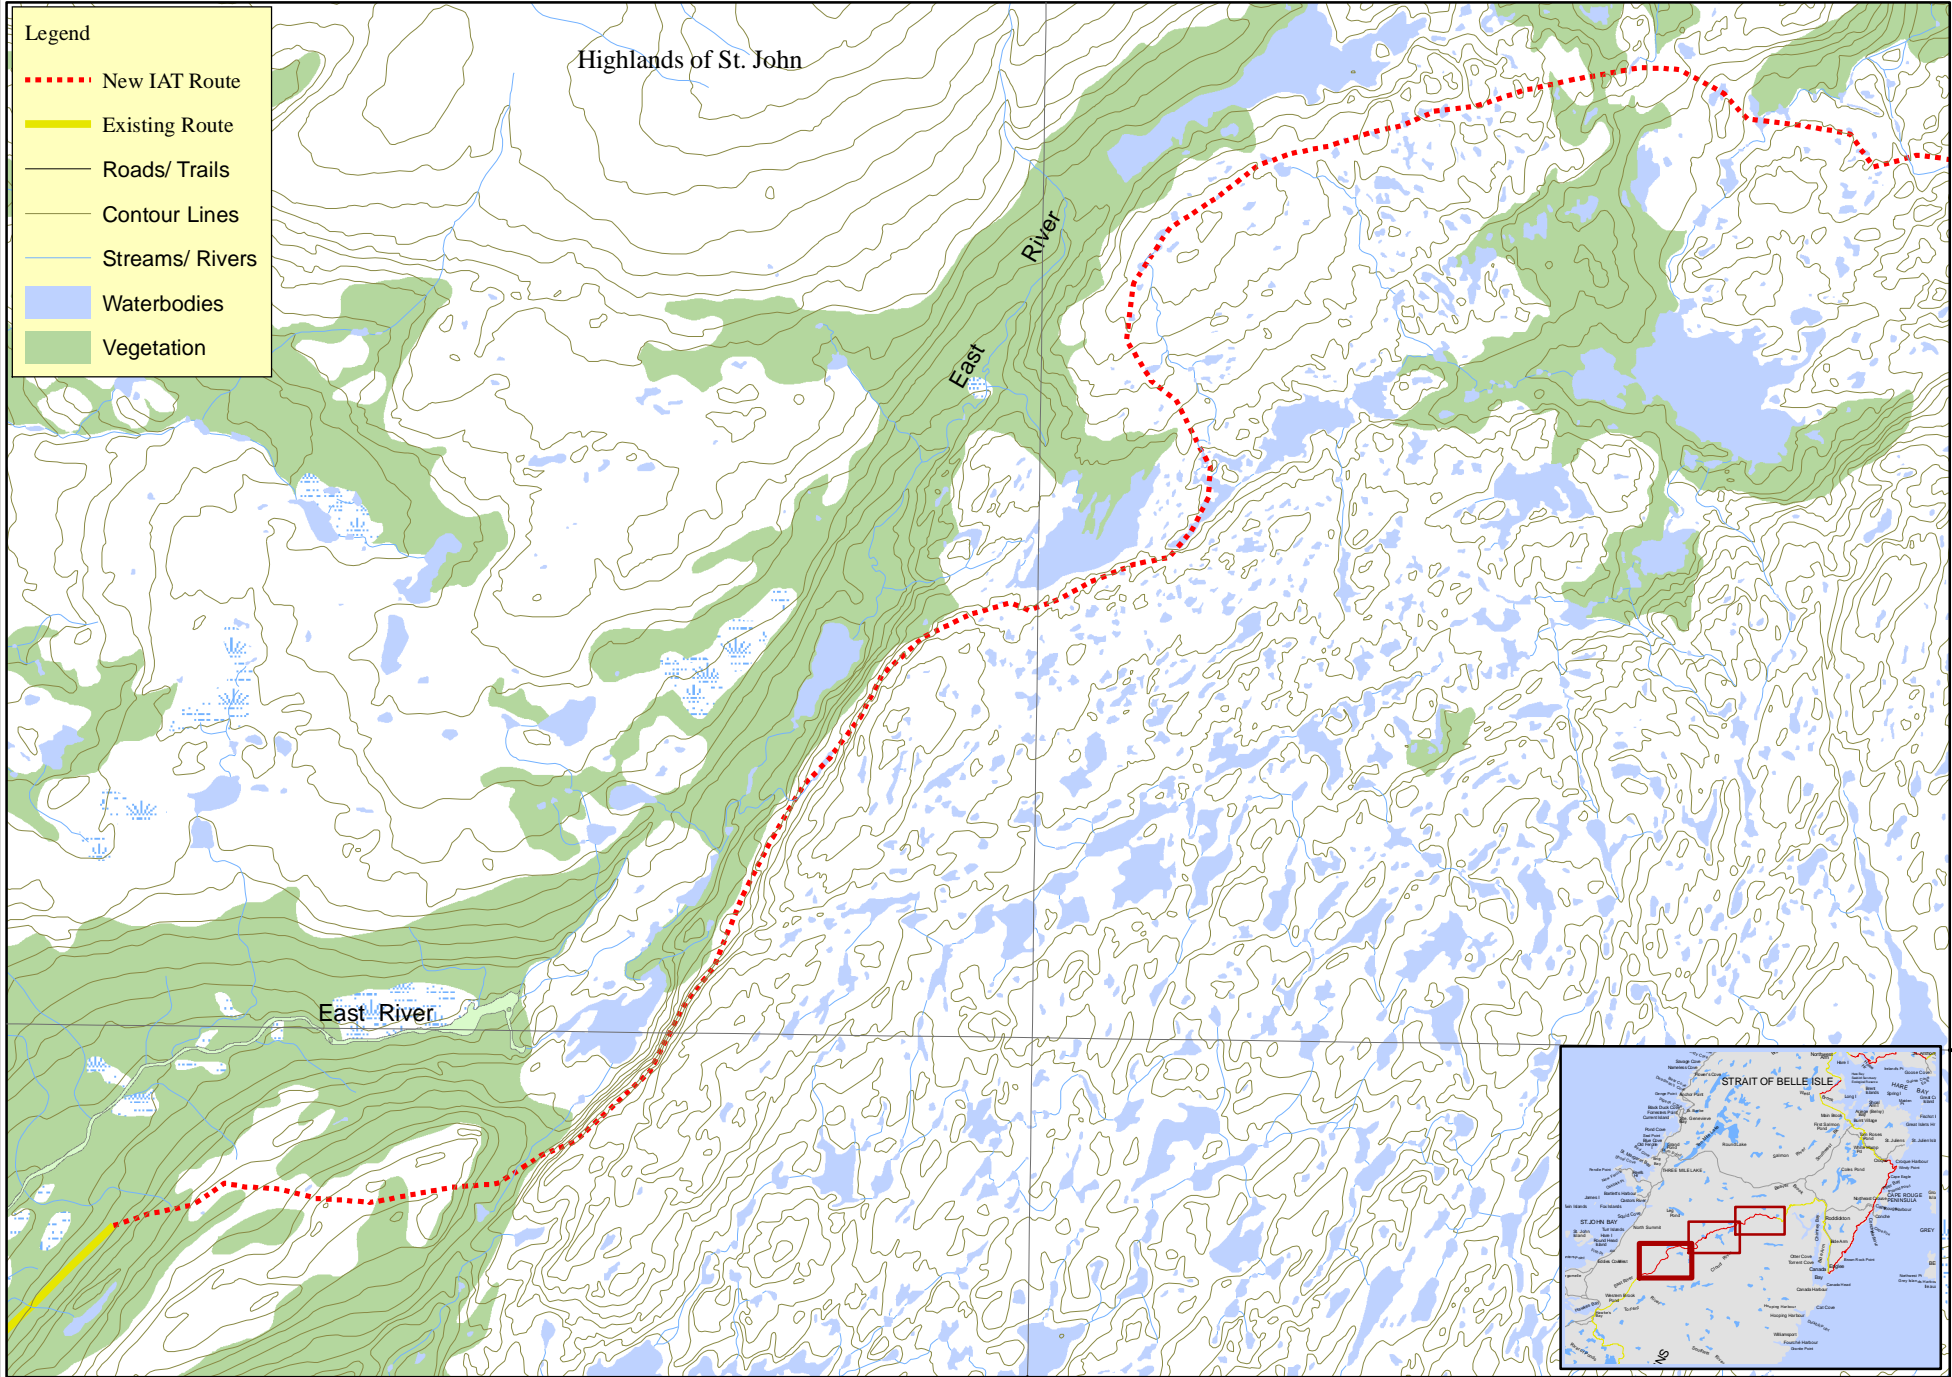

Hawke's Bay - Roddickton Trail: Part I - Alternative Route

Map 15 / I

Map created by:

Inland Fish & Wildlife Division HQ

Information provided by:

Mr. Paul Wylezol and IAT NL

Projection Information:

NAD 83/ TM/ Zone 21

510000 000000

Grid Projection:

NAD 83/ UTM/ Zone 21

The IFW does not take any responsibility for the integrity of the information provided.

1:60,000

Maps 12 I/14 & 12 I/19

Corner Brook, Winter 2004/ 2005

5620000 000000