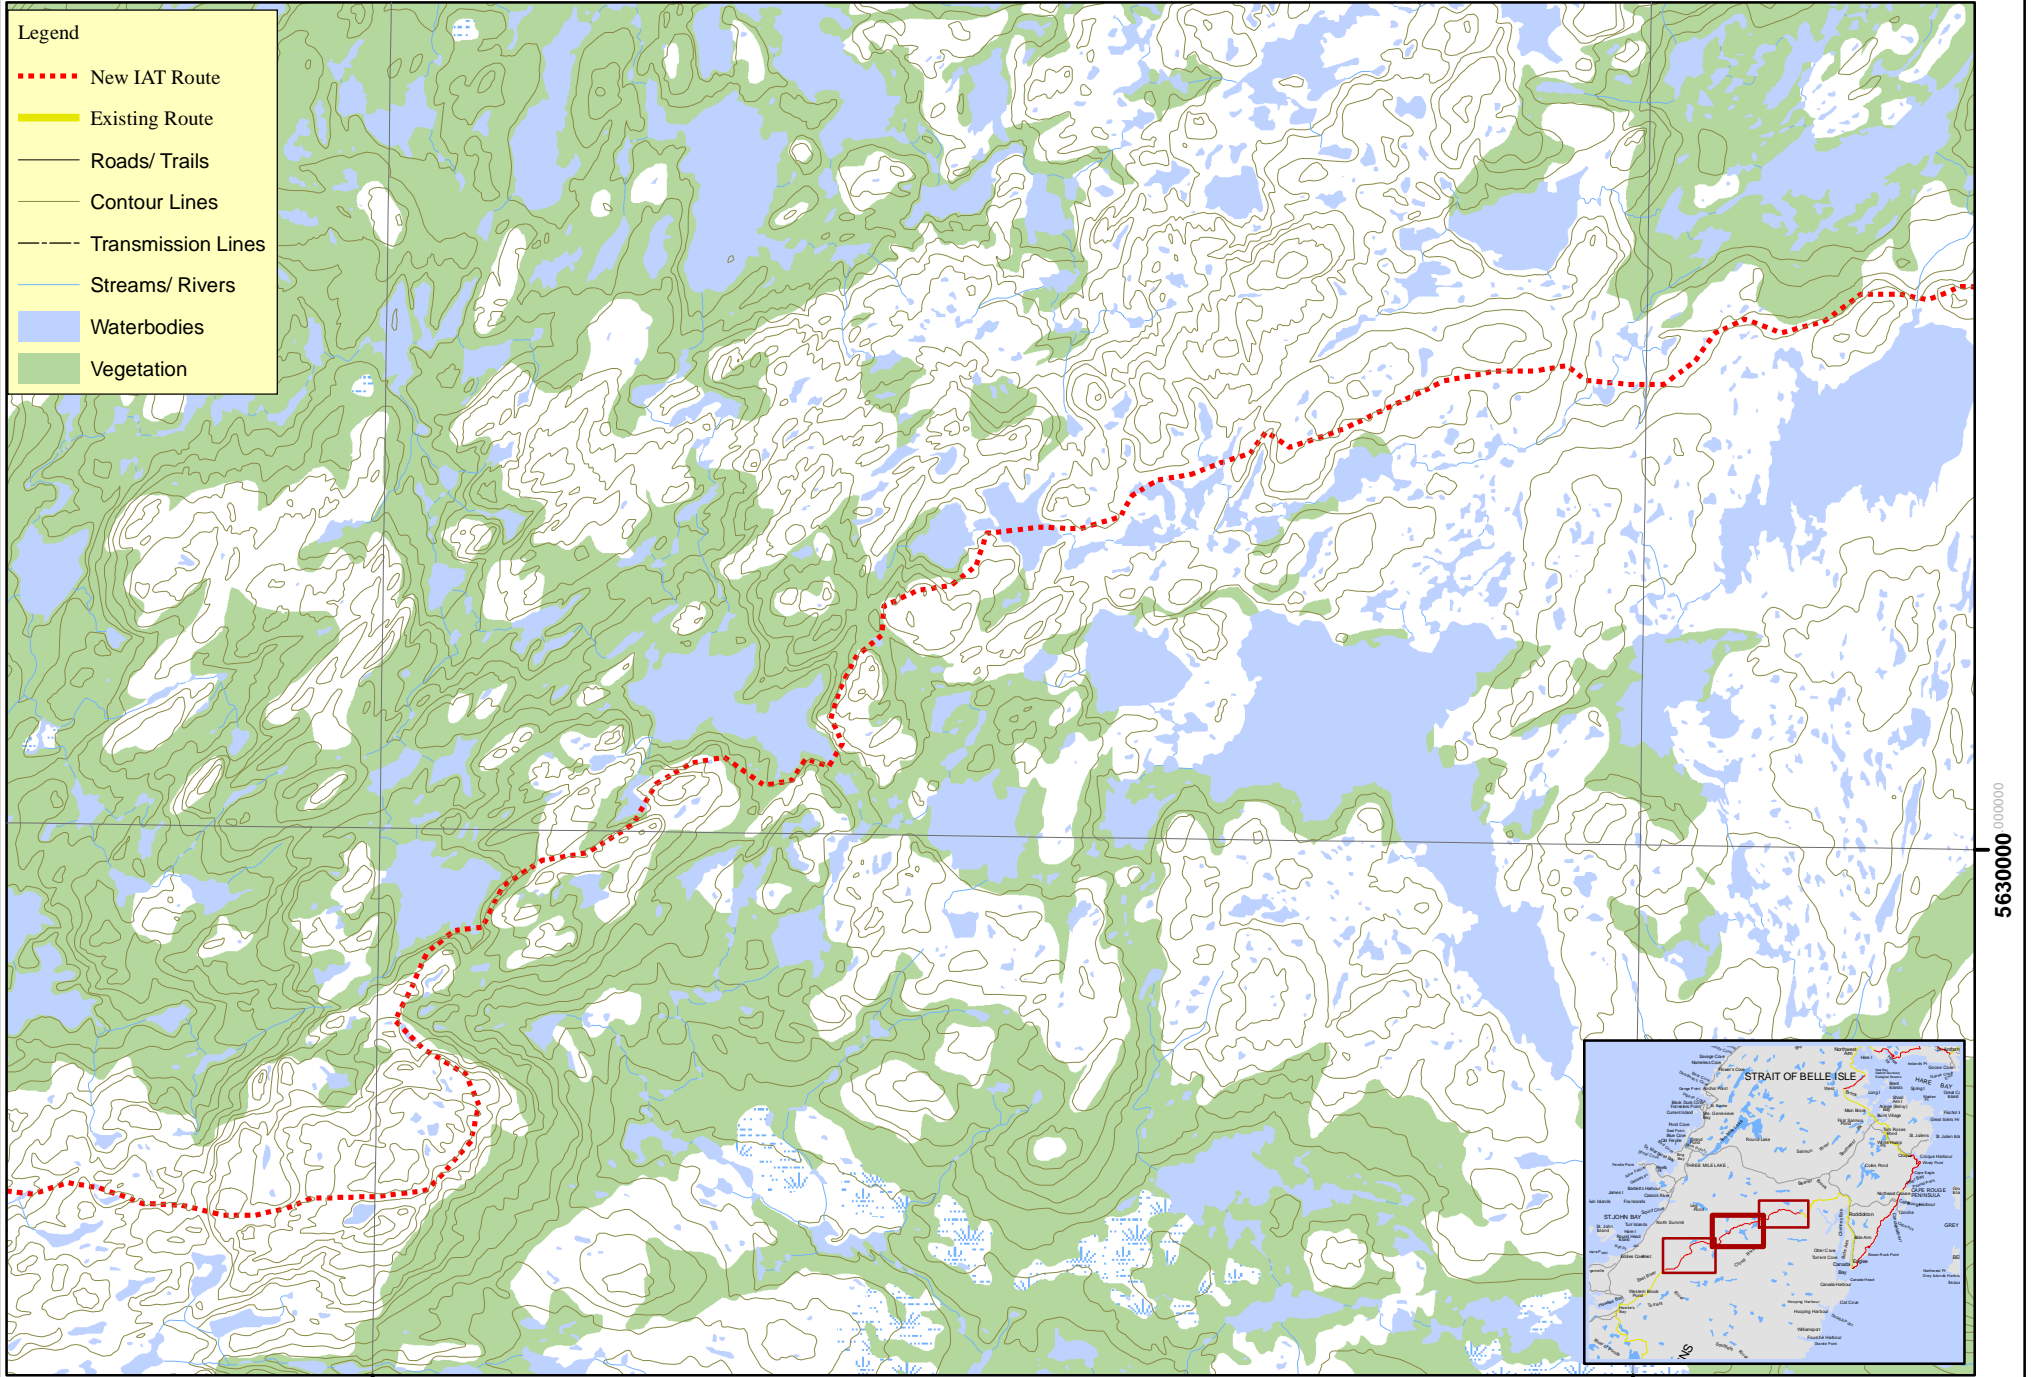

Hawke's Bay - Roddickon Trail: Part II - Alternative Route

Map 15 /II

520000 000000

530000 000000

5630000

Map created by:

Information provided by:

Projection Information:

Grid Projection:

The IFW does not take any responsibility for the integrity of the information provided.

Maps 12 I/14

1:60,000

Inland Fish & Wildlife Division HQ

Mr. Paul Wylezol and IAT NL

NAD 83/ TM/ Zone 21

NAD 83/ UTM/ Zone 21

Corner Brook, Winter 2004/ 2005