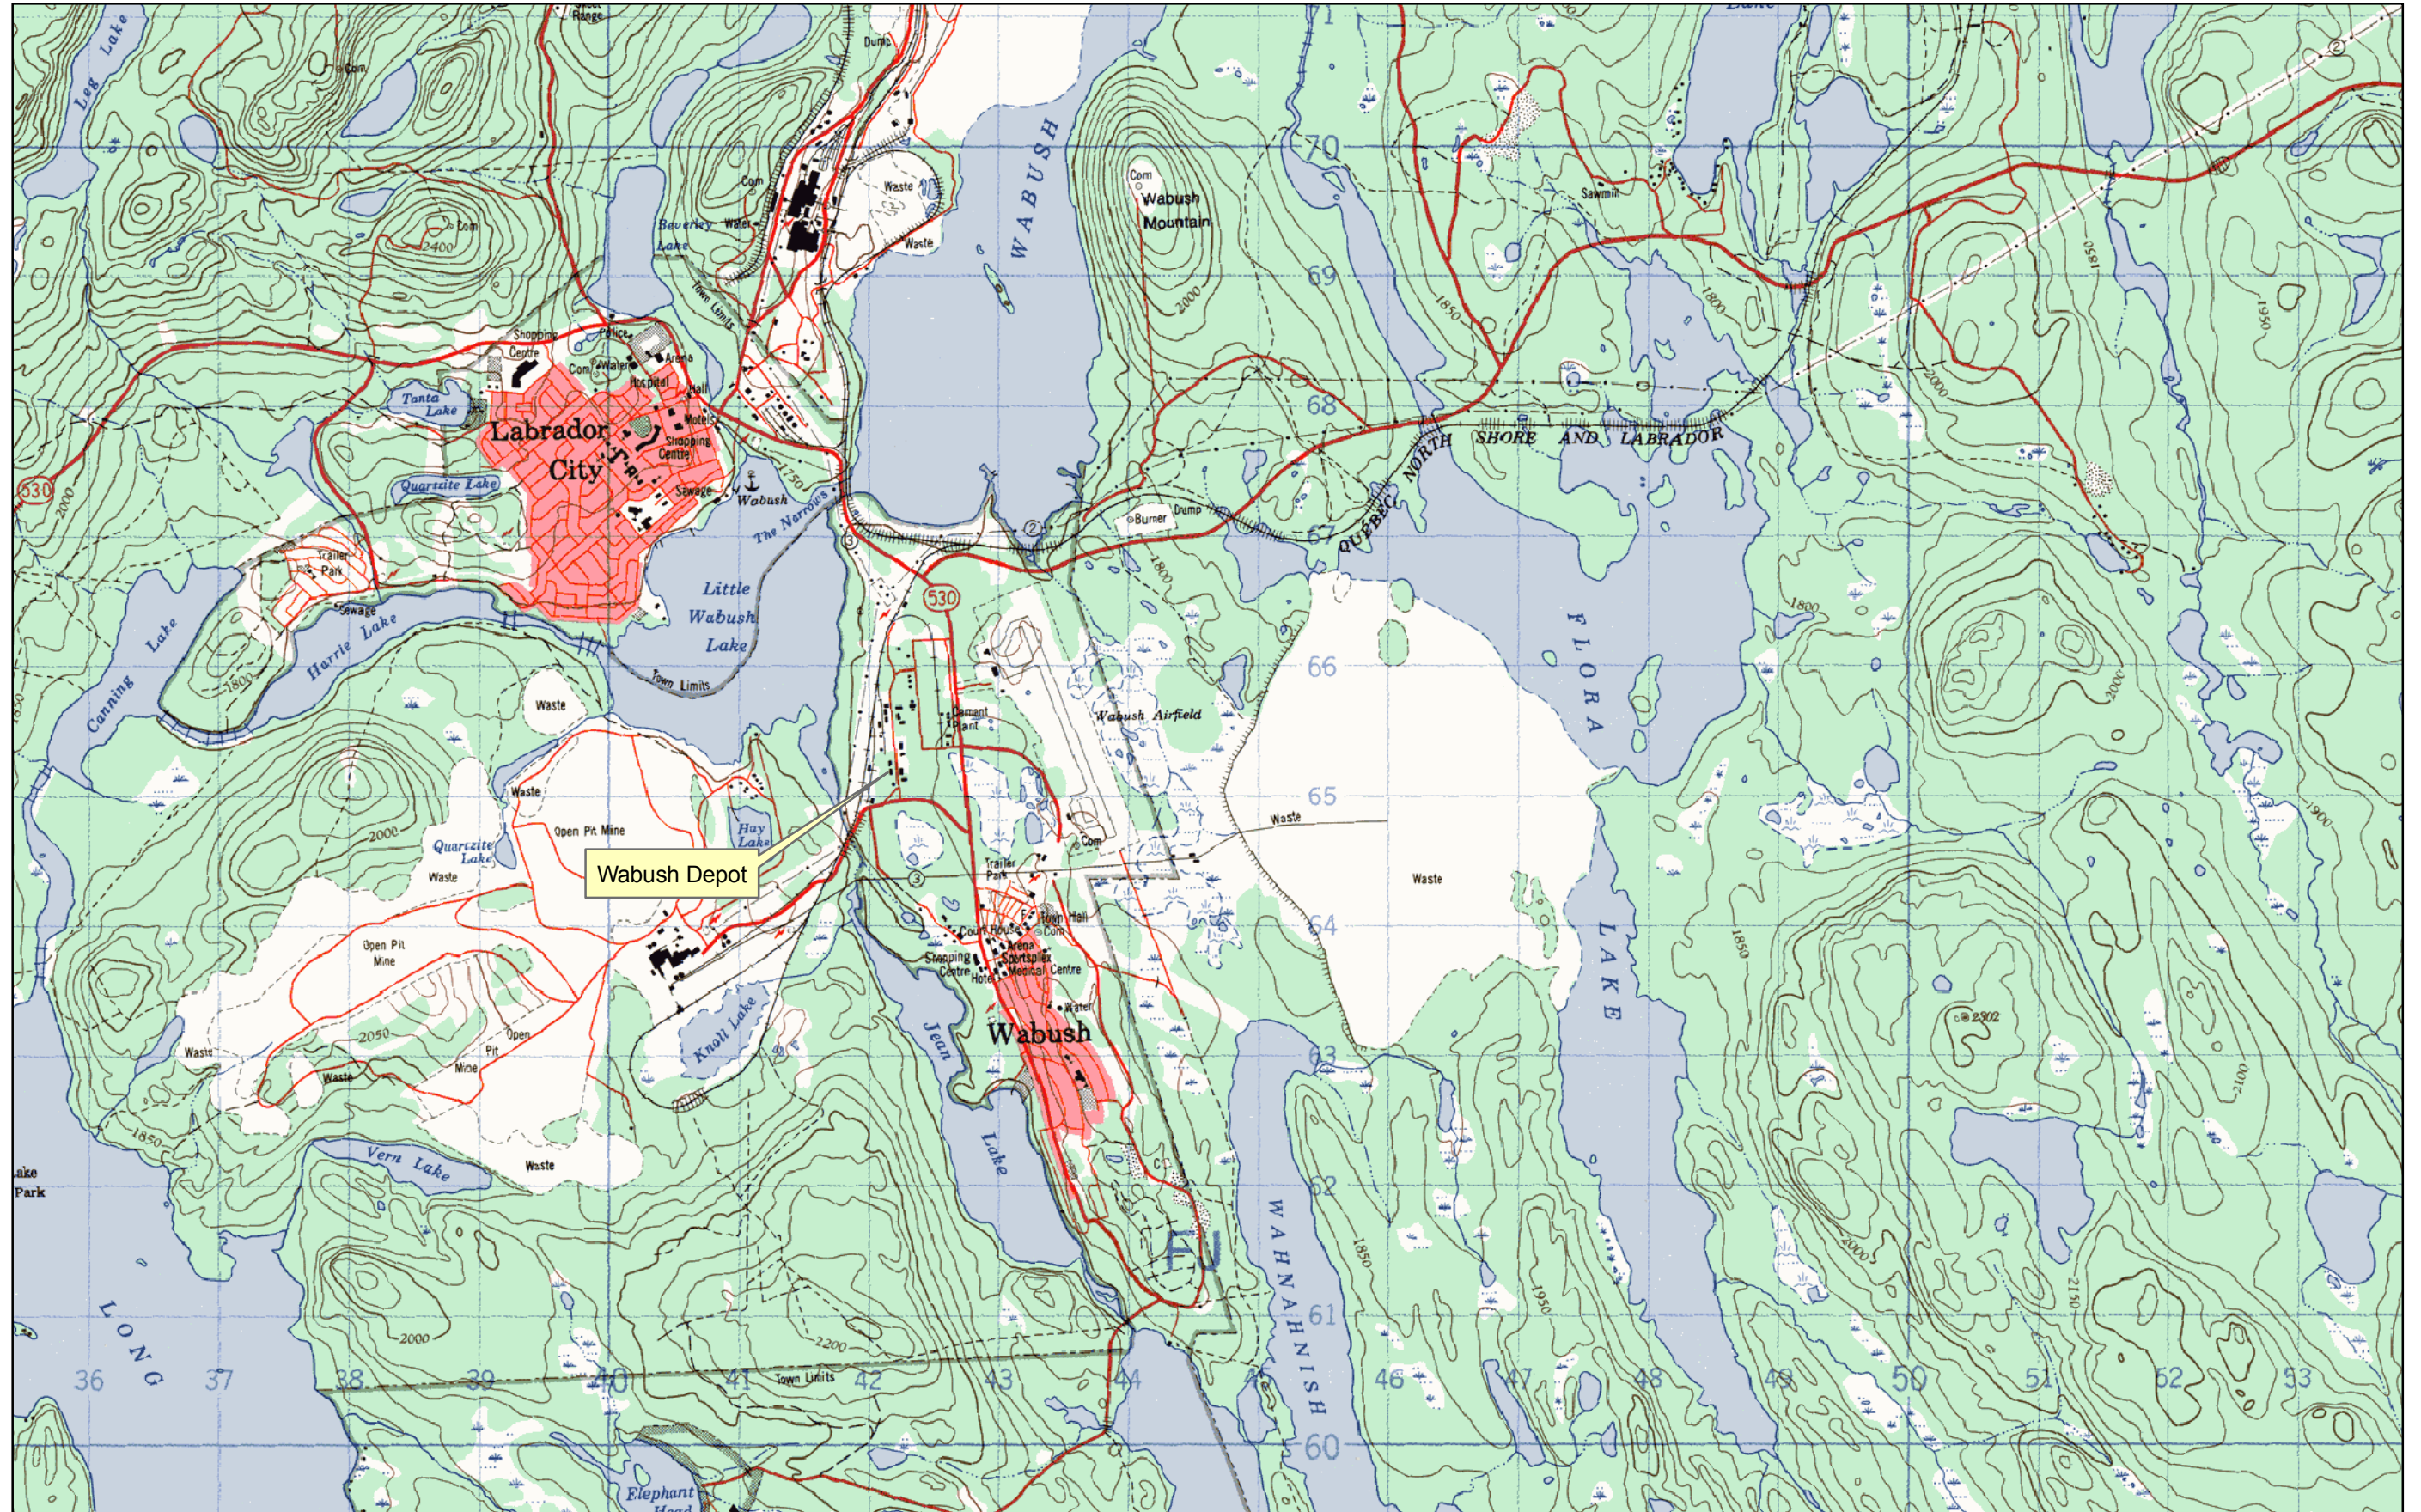

Site Location Plan

Scale 1 : 50,000

N.T.S. Reference Map : 23B15

Newfoundland and Labrador Hydro Wabush Line Depot/Office