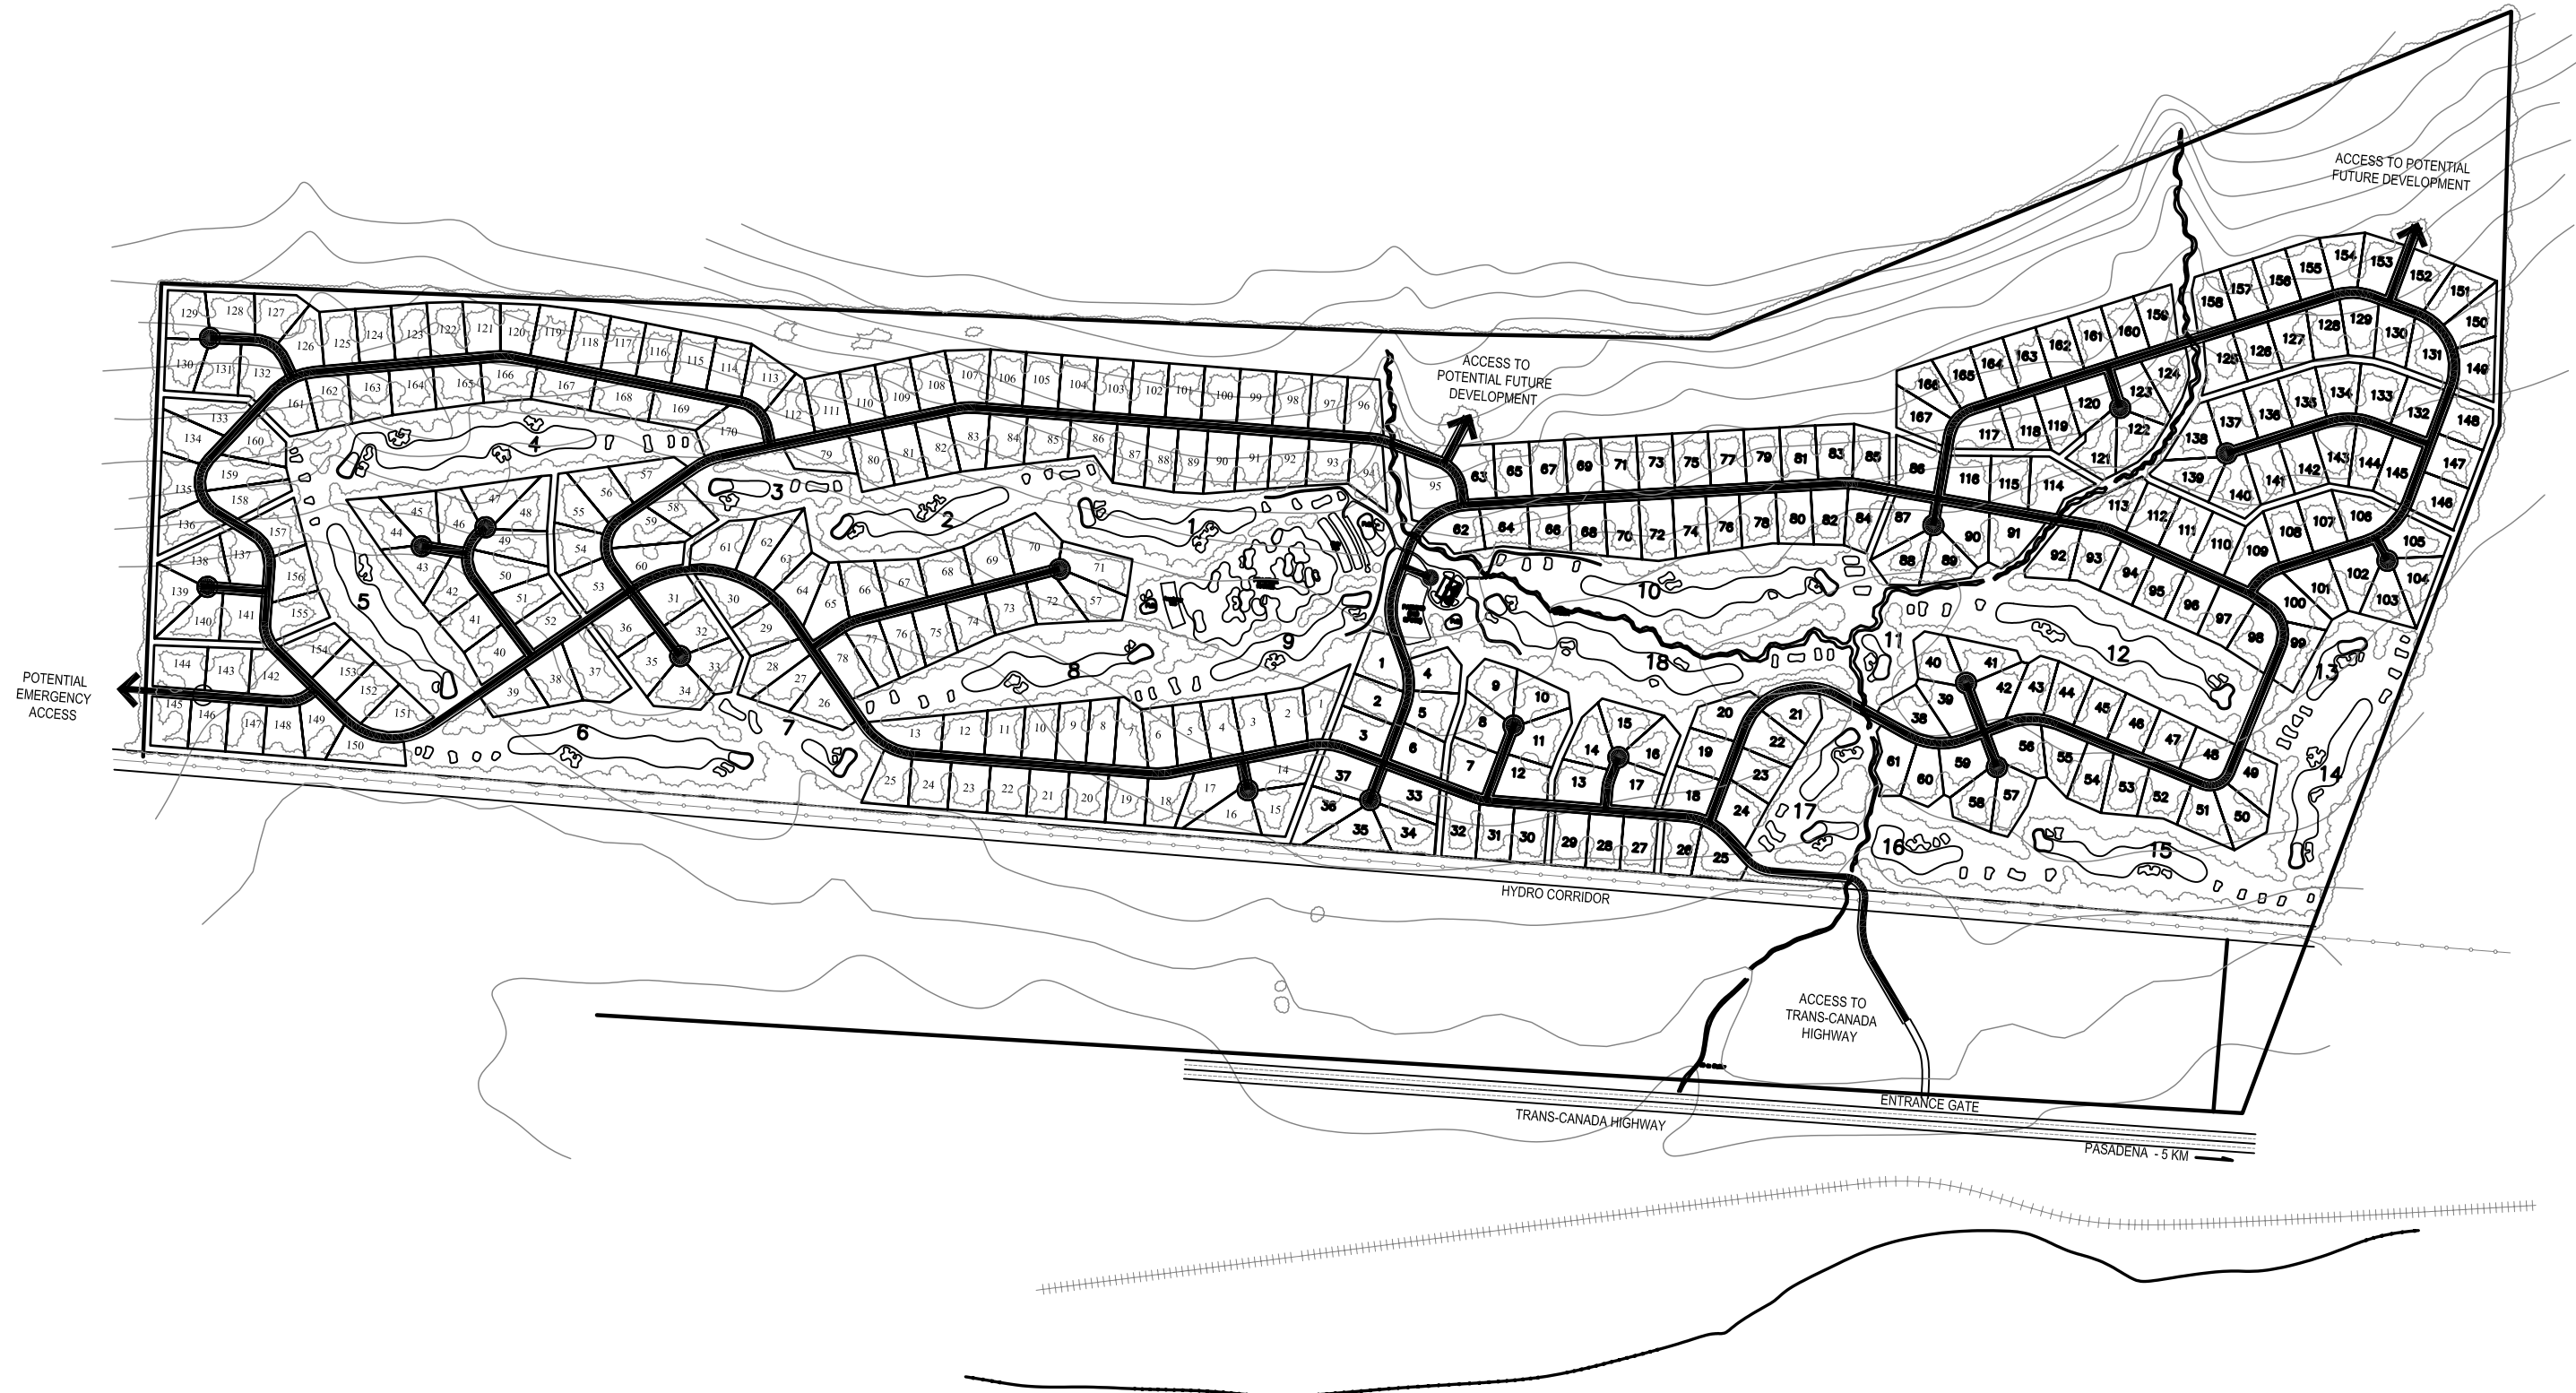

# TIMBERLAND GOLF RESORT

## SCHEDULE 2 - CONCEPT PLAN

DATE: DECEMBER 2004

DESIGN BY: GRAHAM COOKE & ASSOCIATES