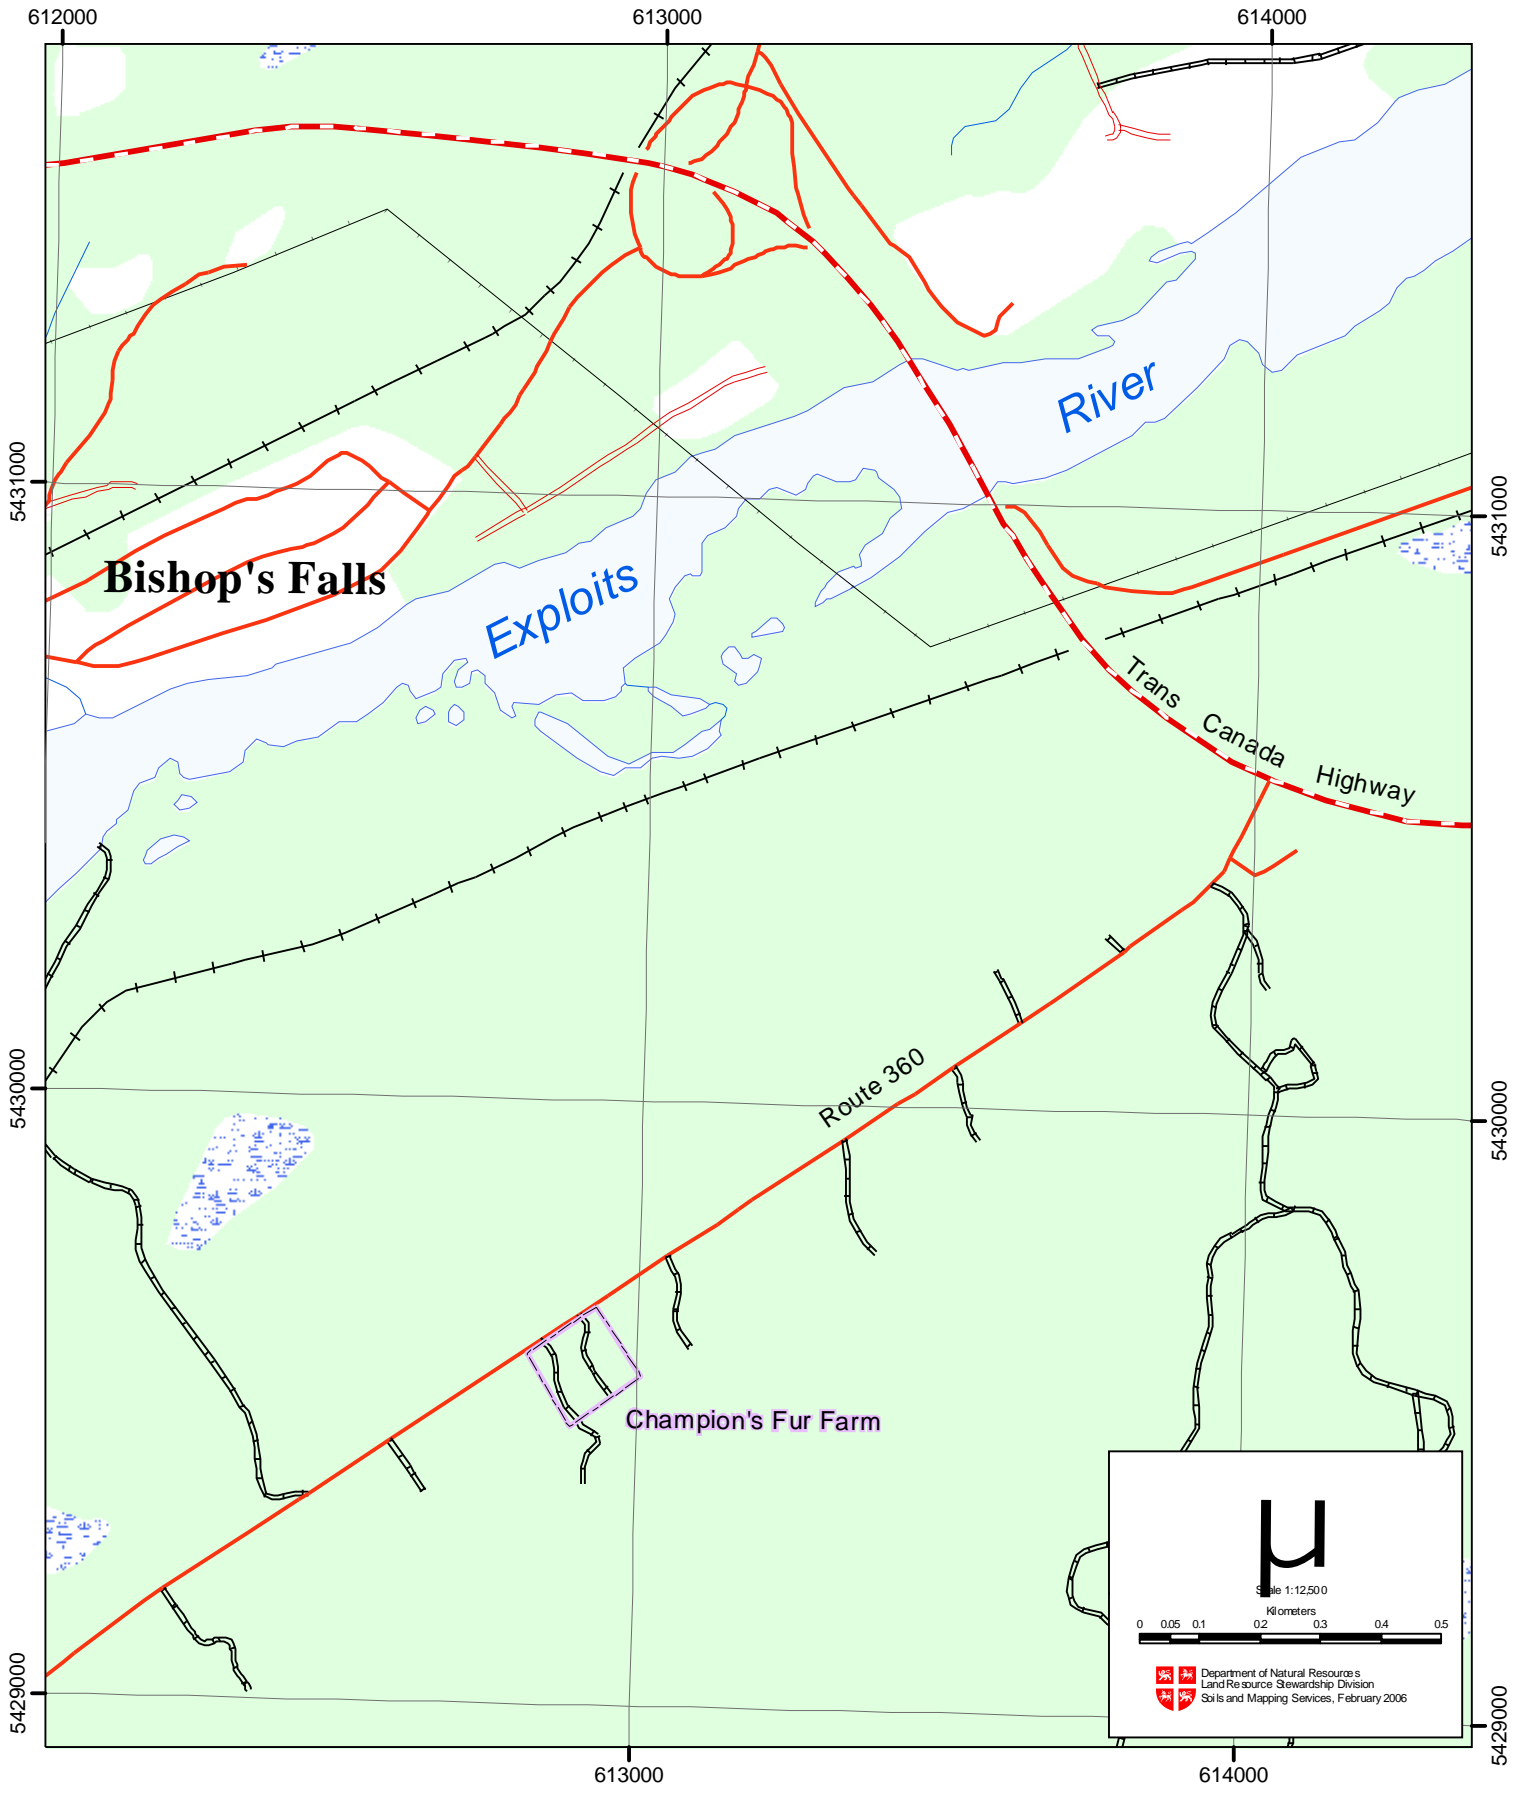

Champion Fur Farm

Botwood
NTS 2E/3

1000 Meter Grid
Universal Transverse Mercator
Zone 21

Scale 1:12,500

0 0.05 0.1 0.2 0.3 0.4 0.5
Kilometers

Department of Natural Resources
Land Resource Stewardship Division
Soils and Mapping Services, February 2006