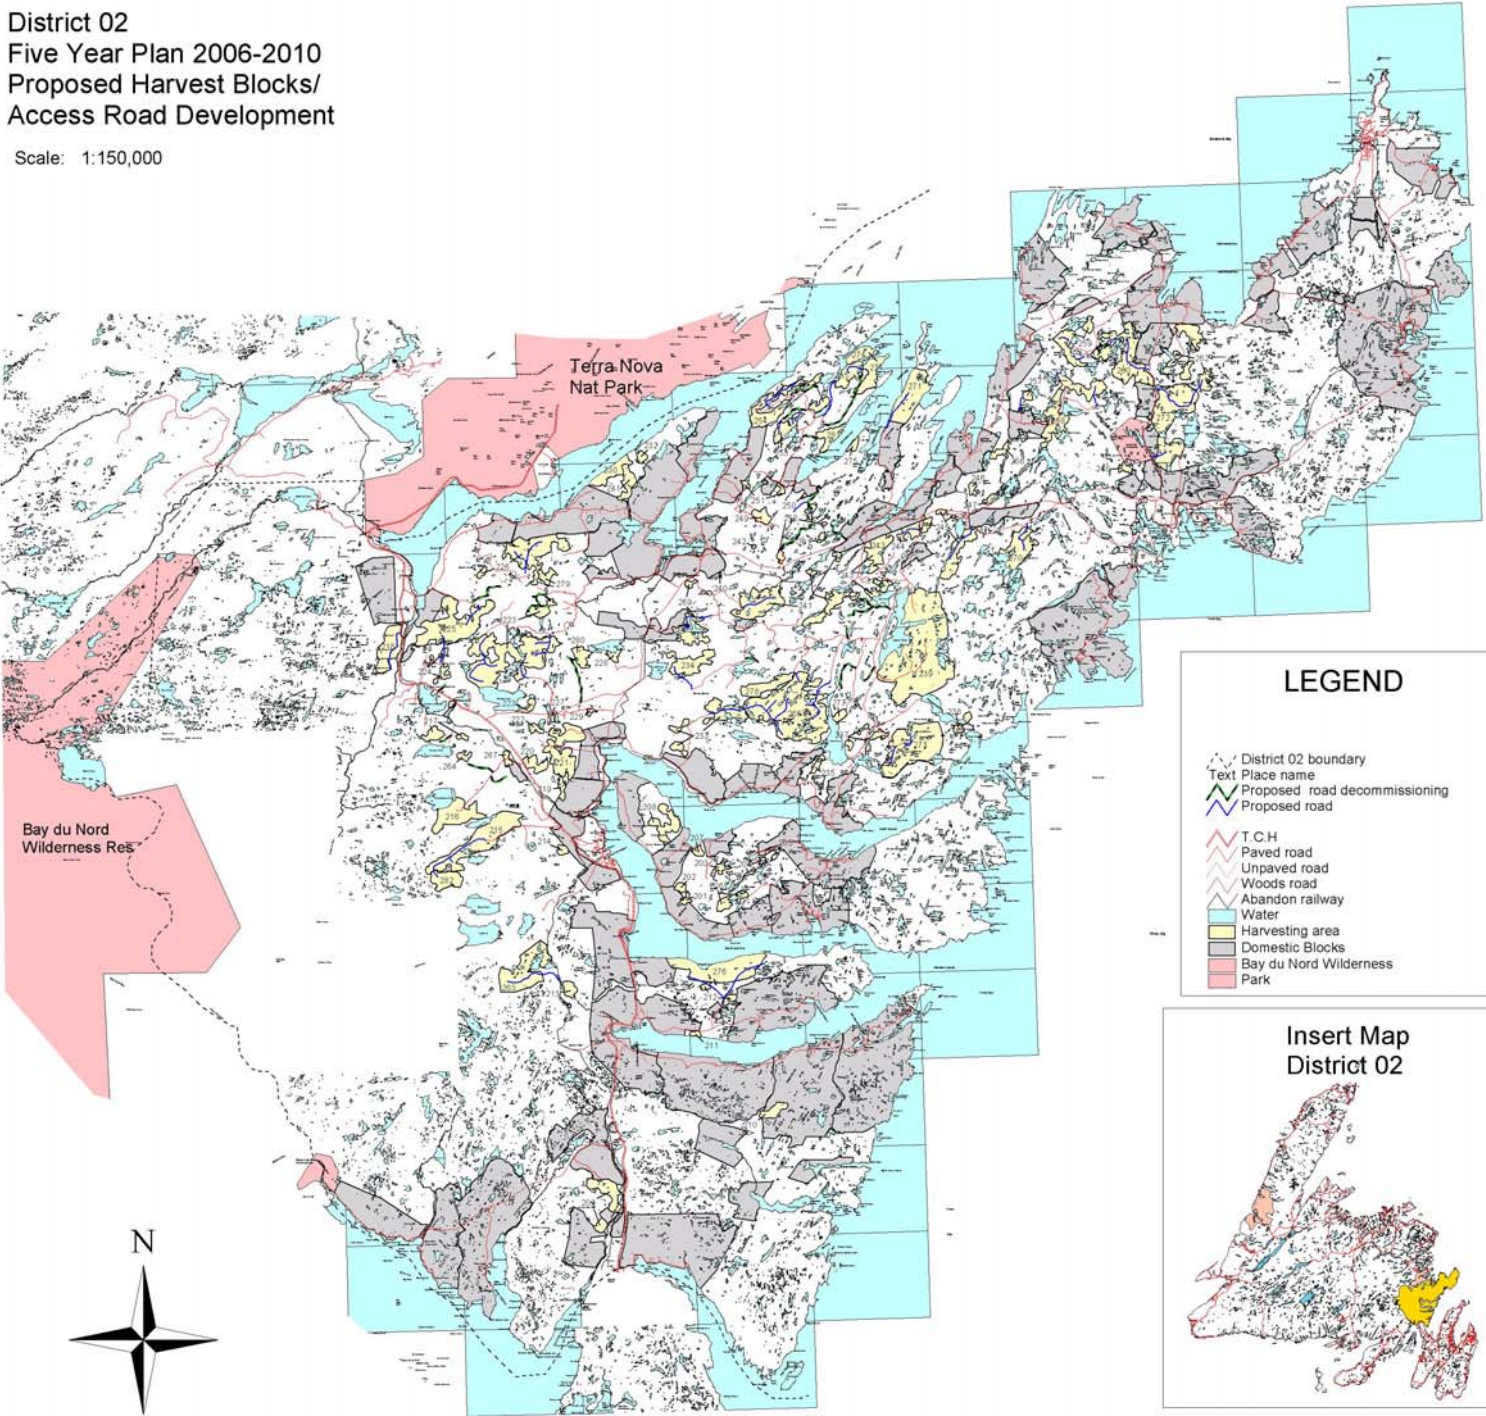

District 02
Five Year Plan 2006-2010
Proposed Harvest Blocks/
Access Road Development

Scale: 1:150,000

LEGEND

- District 02 boundary
- Text Place name
- Proposed road decommissioning
- Proposed road
- T.C.H
- Paved road
- Unpaved road
- Woods road
- Abandon railway
- Water
- Harvesting area
- Domestic Blocks
- Bay du Nord Wilderness
- Park

**Insert Map
District 02**