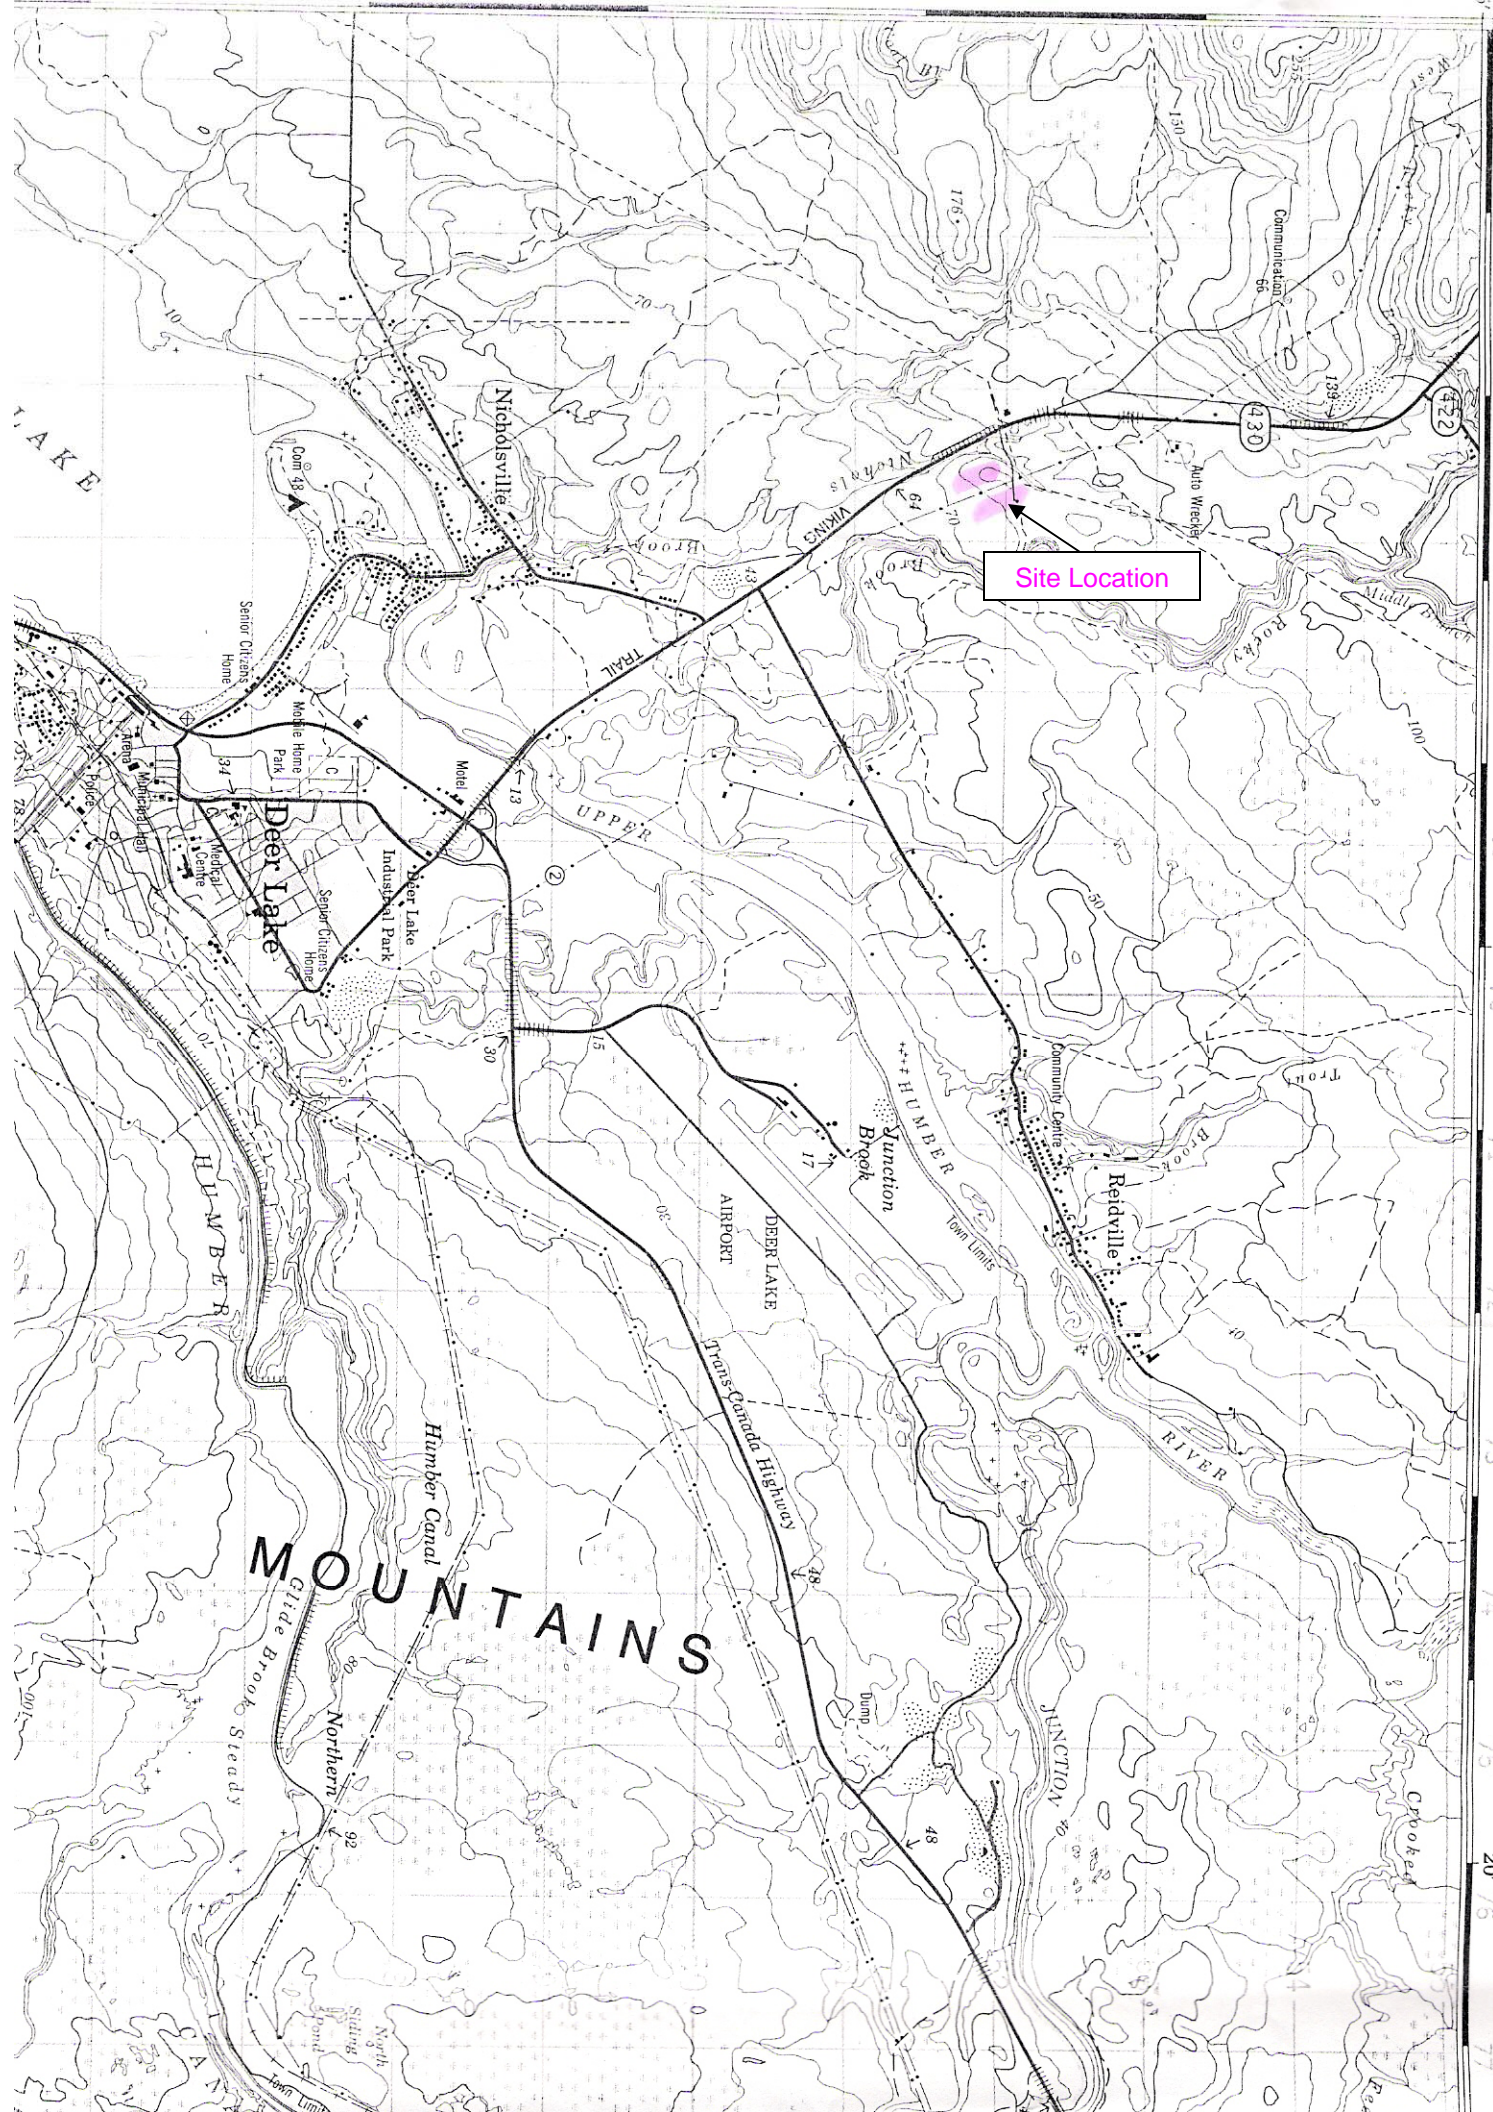

Wiltondale 22 km

Corracks 7 km

57°30' 65 66 67 68 69 70 71 72 73 74 75 20' 76

Site Location

HUMBER MOUNTAINS

LAKE

LAKE