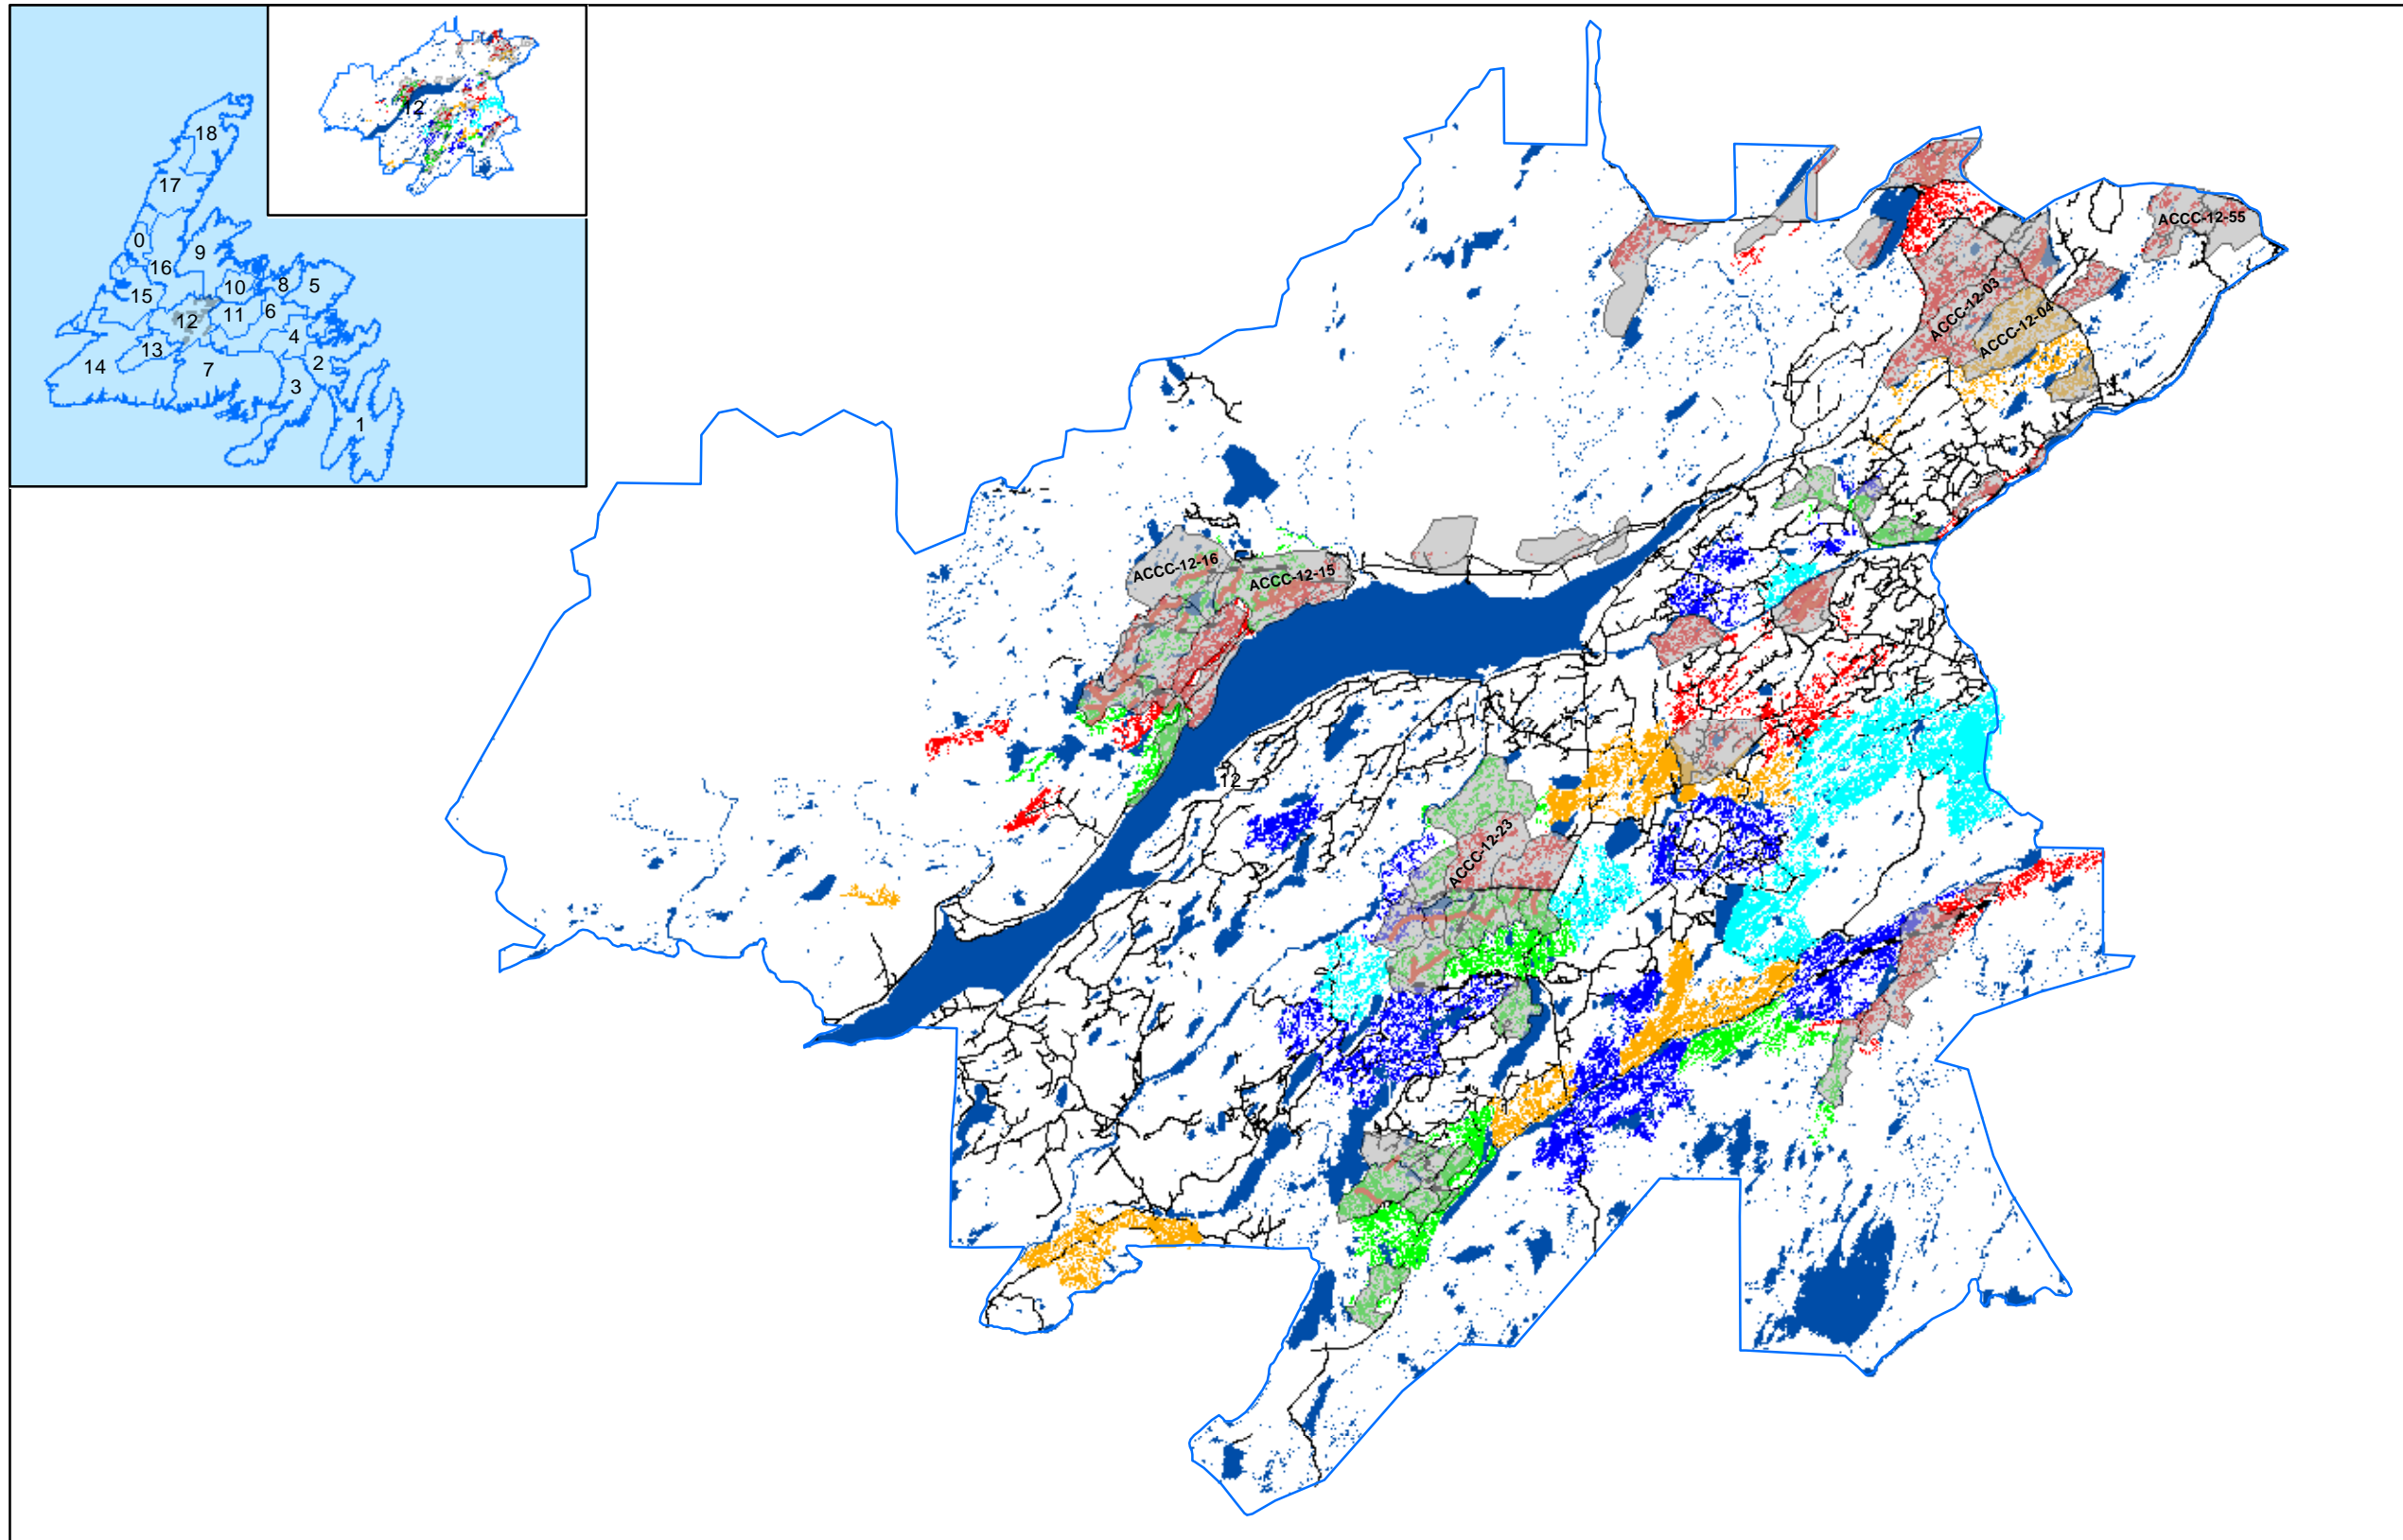

Abitibi Consolidated Company of Canada  
 District 12 Five Year Plan 2008 -2012  
 25 Year Spatial Harvest Schedule

- Legend**
- Proposed Harvest
  - Proposed Roads**
  - Road Class**
  - Class "B"
  - Class "C"
  - Road Upgrade
  - Existing Roads
  - 2006-10
  - 2011-15
  - 2016-20
  - 2021-25
  - 2026-30
  - Lakes

G.I.S. Map  
 Prepared by  
 David Frampton