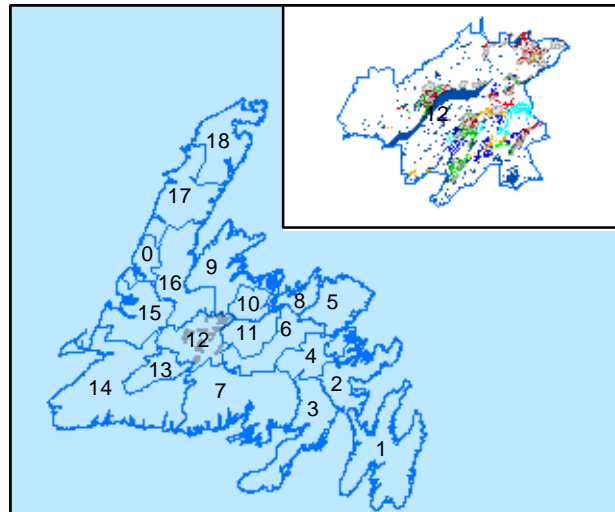

Abitibi Consolidated Company of Canada  
 District 12 Five Year Plan 2008 -2012  
 25 Year Spatial Harvest Schedule

- Legend**
- Proposed Harvest
  - Proposed Roads**
  - Road Class**
  - Class "B"
  - Class "C"
  - Road Upgrade
  - Existing Roads
  - 2006-10
  - 2011-15
  - 2016-20
  - 2021-25
  - 2026-30
  - Lakes

G.I.S. Map  
 Prepared by  
 David Frampton