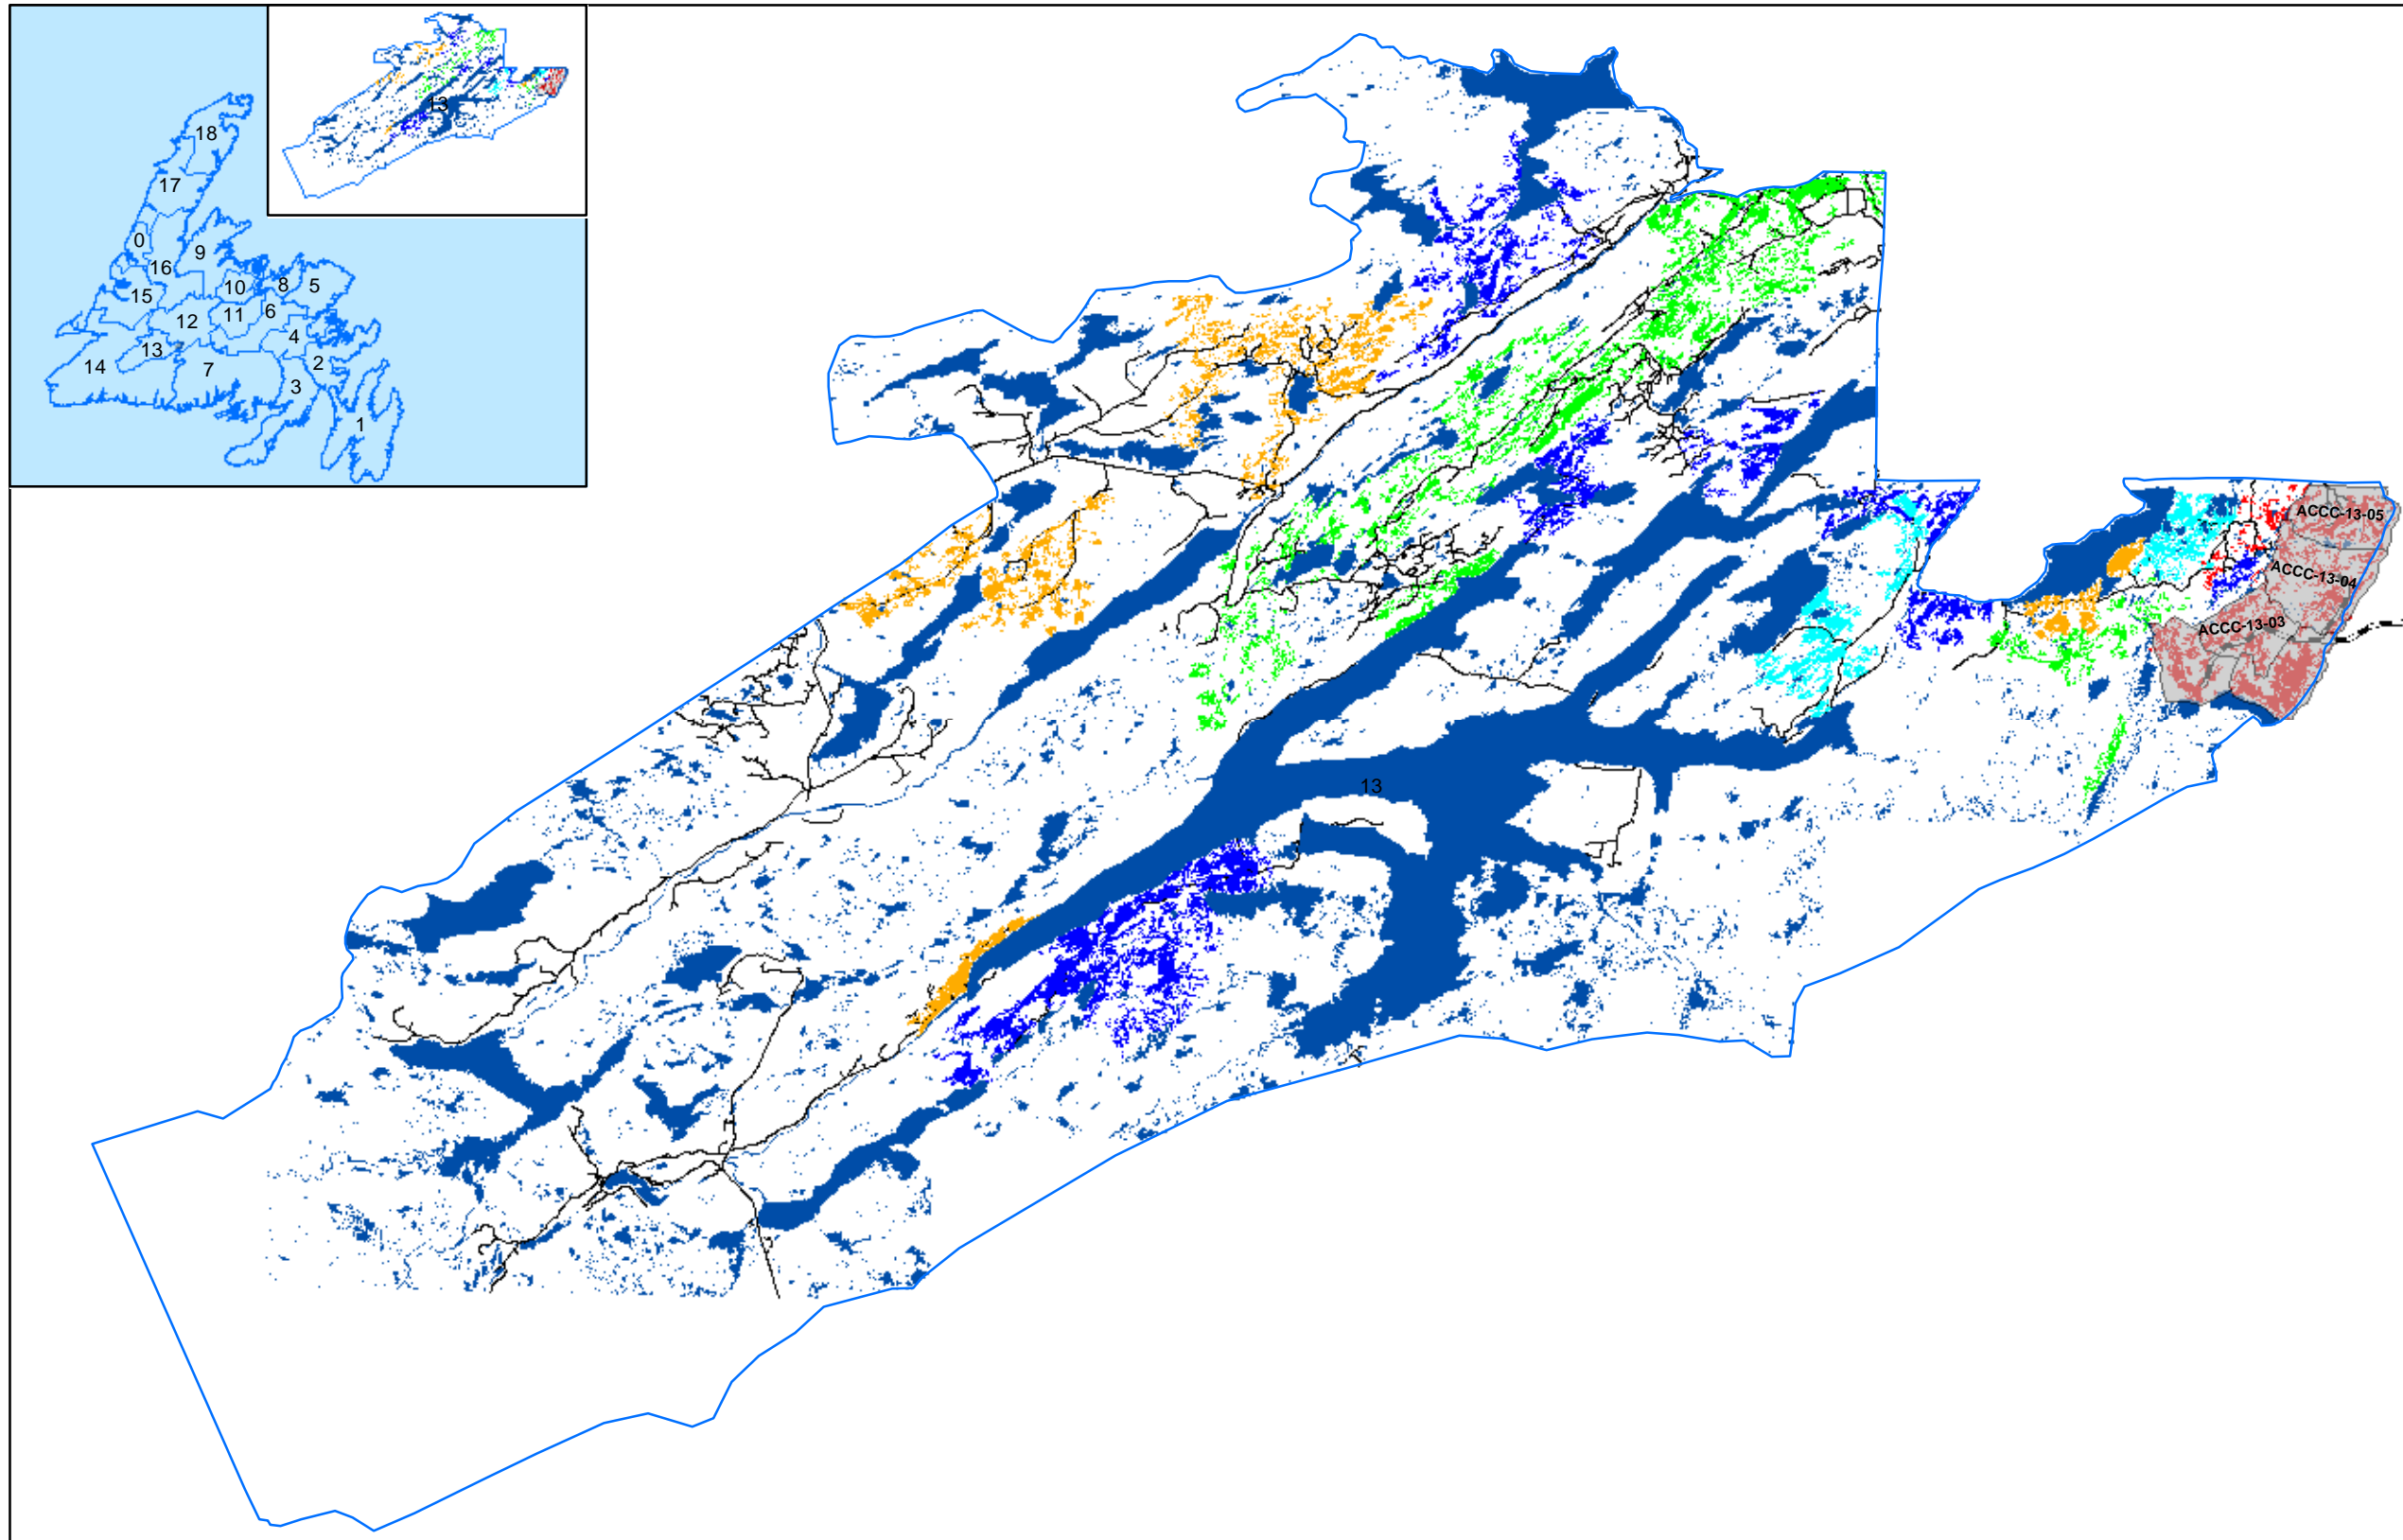

Abitibi Consolidated Company of Canada
 District 13 Five Year Plan 2008 -2012
 25 Year Spatial Harvest Schedule

- Legend**
- Proposed Harvest
 - Proposed Roads**
 - Road Class**
 - Class "B"
 - Class "C"
 - Road Upgrade
 - Existing Roads
 - 2006-10
 - 2011-15
 - 2016-20
 - 2021-25
 - 2026-30
 - Lakes

G.I.S. Map
 Prepared by
 David Frampton