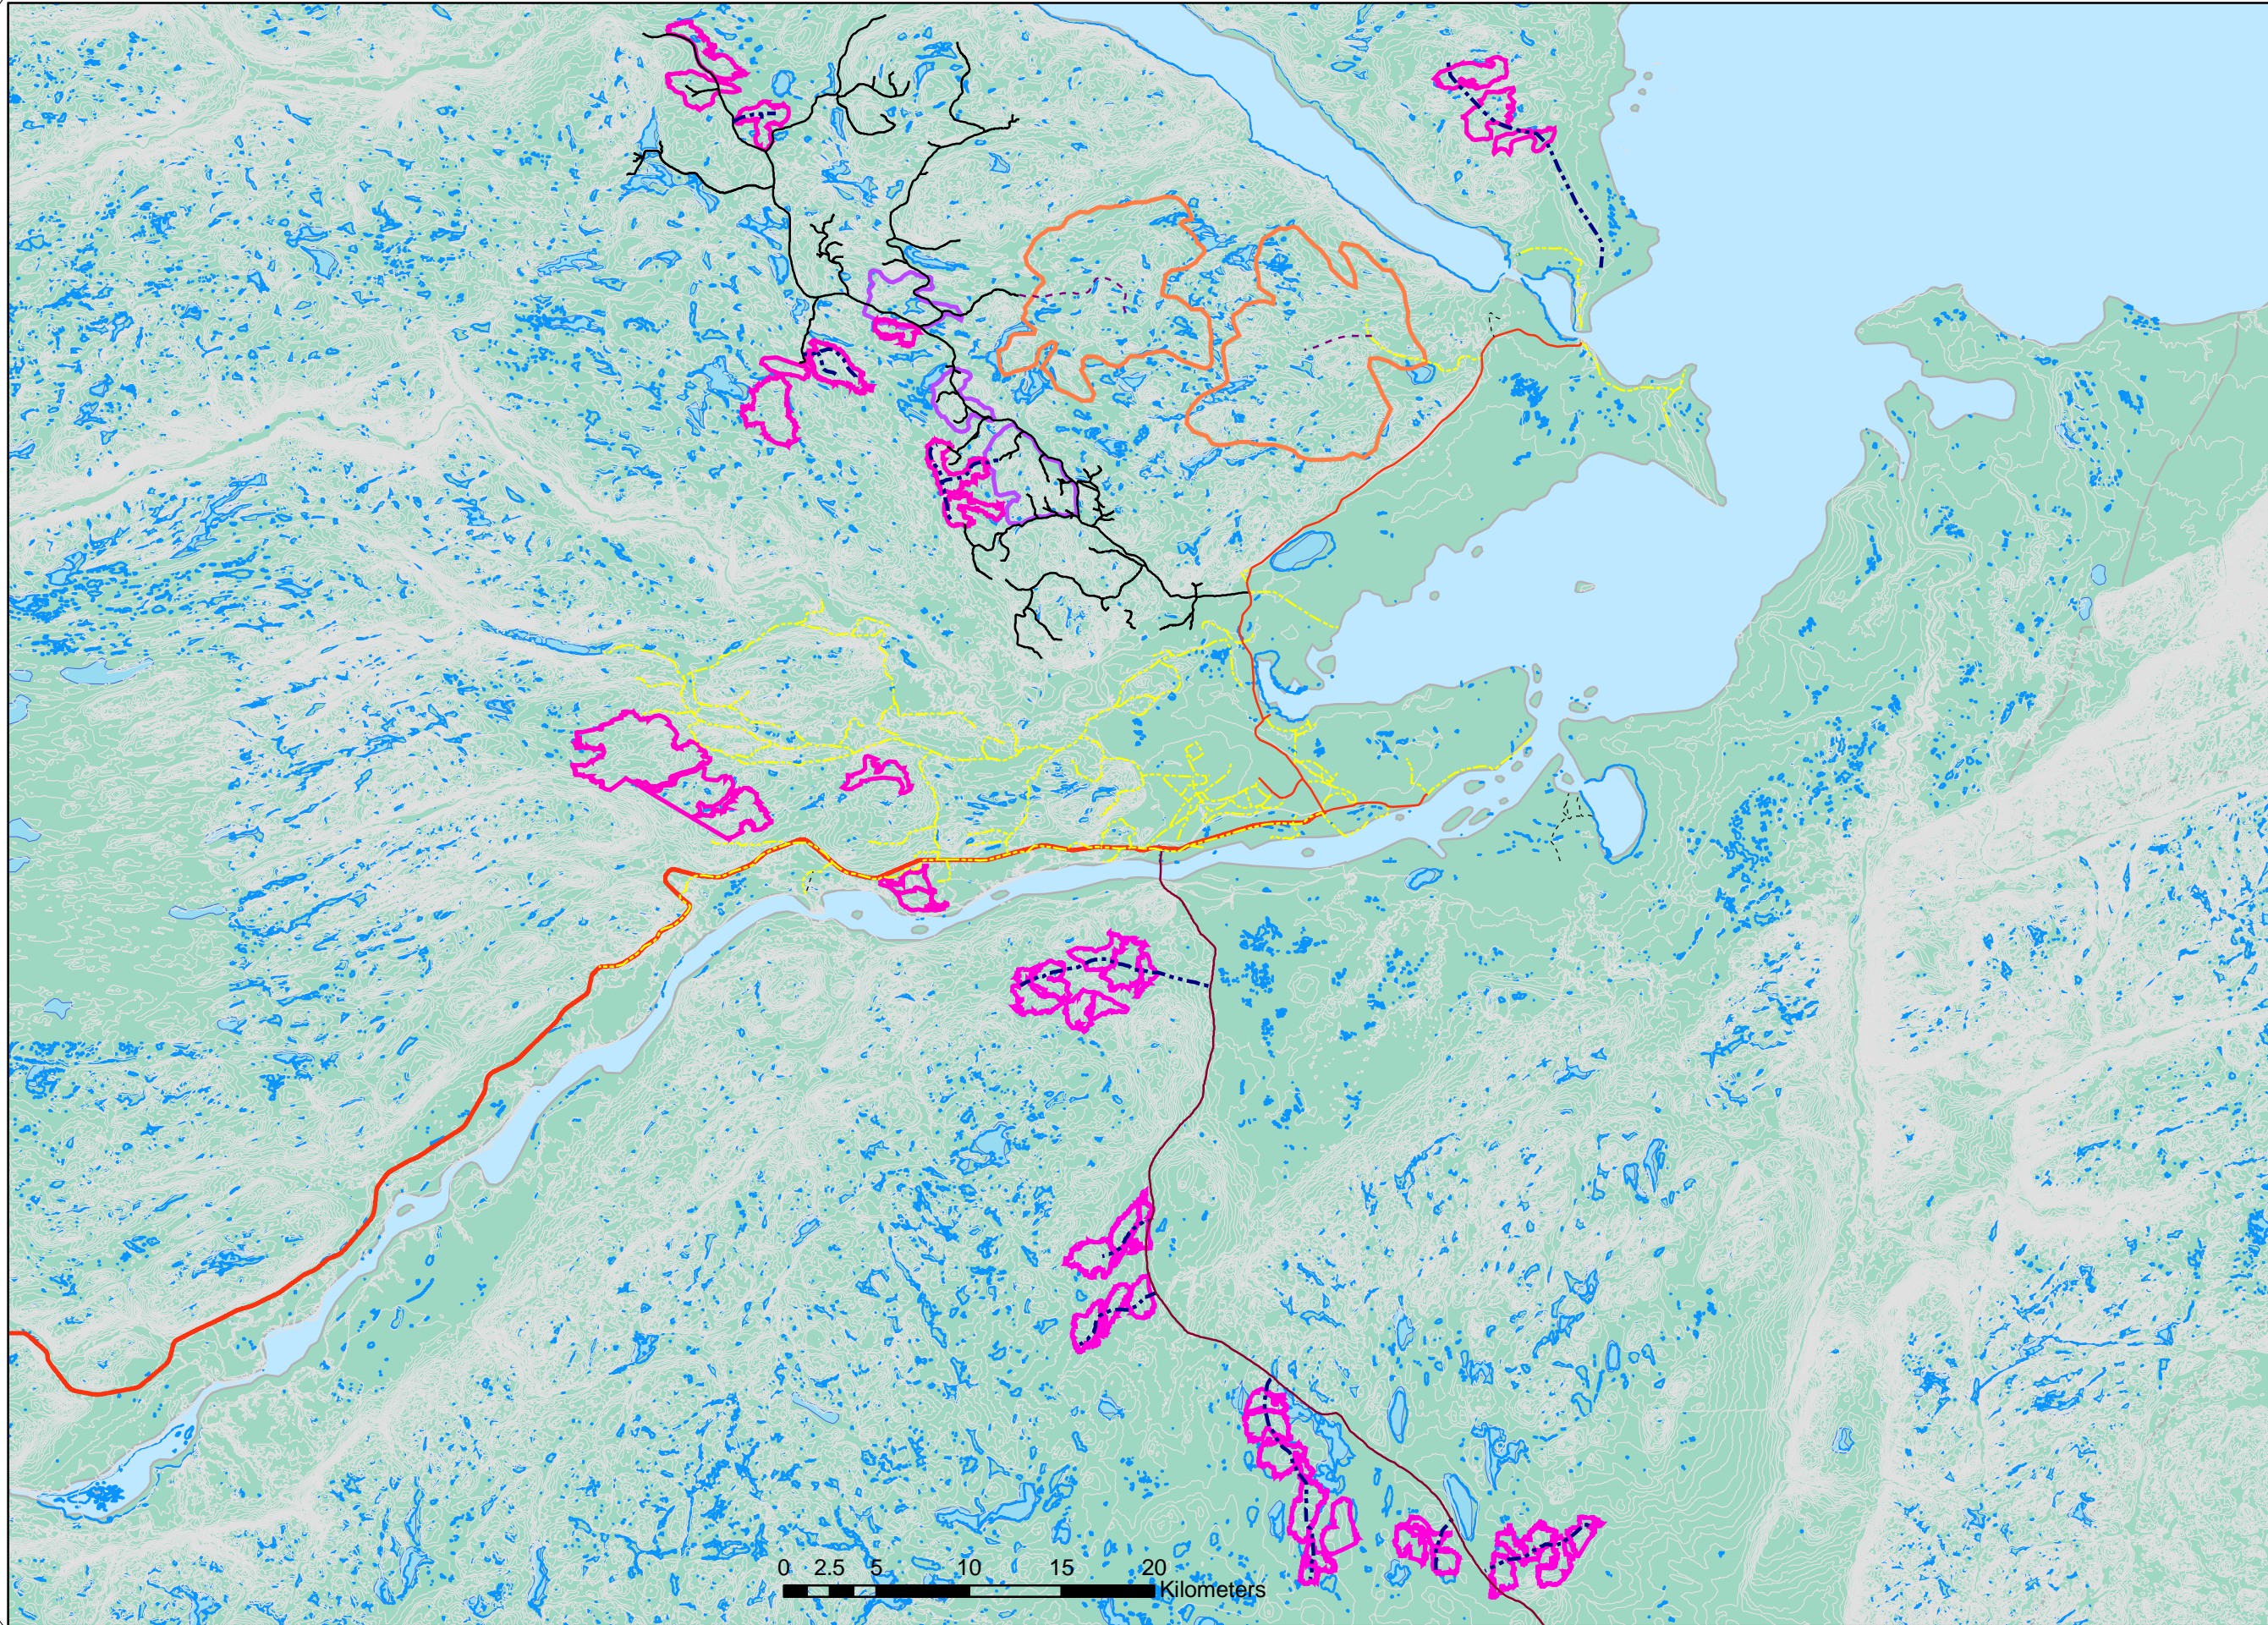

Map #72

Legend

- Proposed Resource Roads
- Proposed Silvicultural Roads
- Grand Lake Road
- TLH Phase I
- TLH Phase III
- Contours
- Proposed (P.C.T) Boundary
- Proposed Planting Boundary (Burnover)
- Proposed Harvest Areas
- Lake
- Management Districts

5 Year Operating Plan 2008 - 2013
District 19a Proposed Roads
Scale 1: 345 000
DRAFT