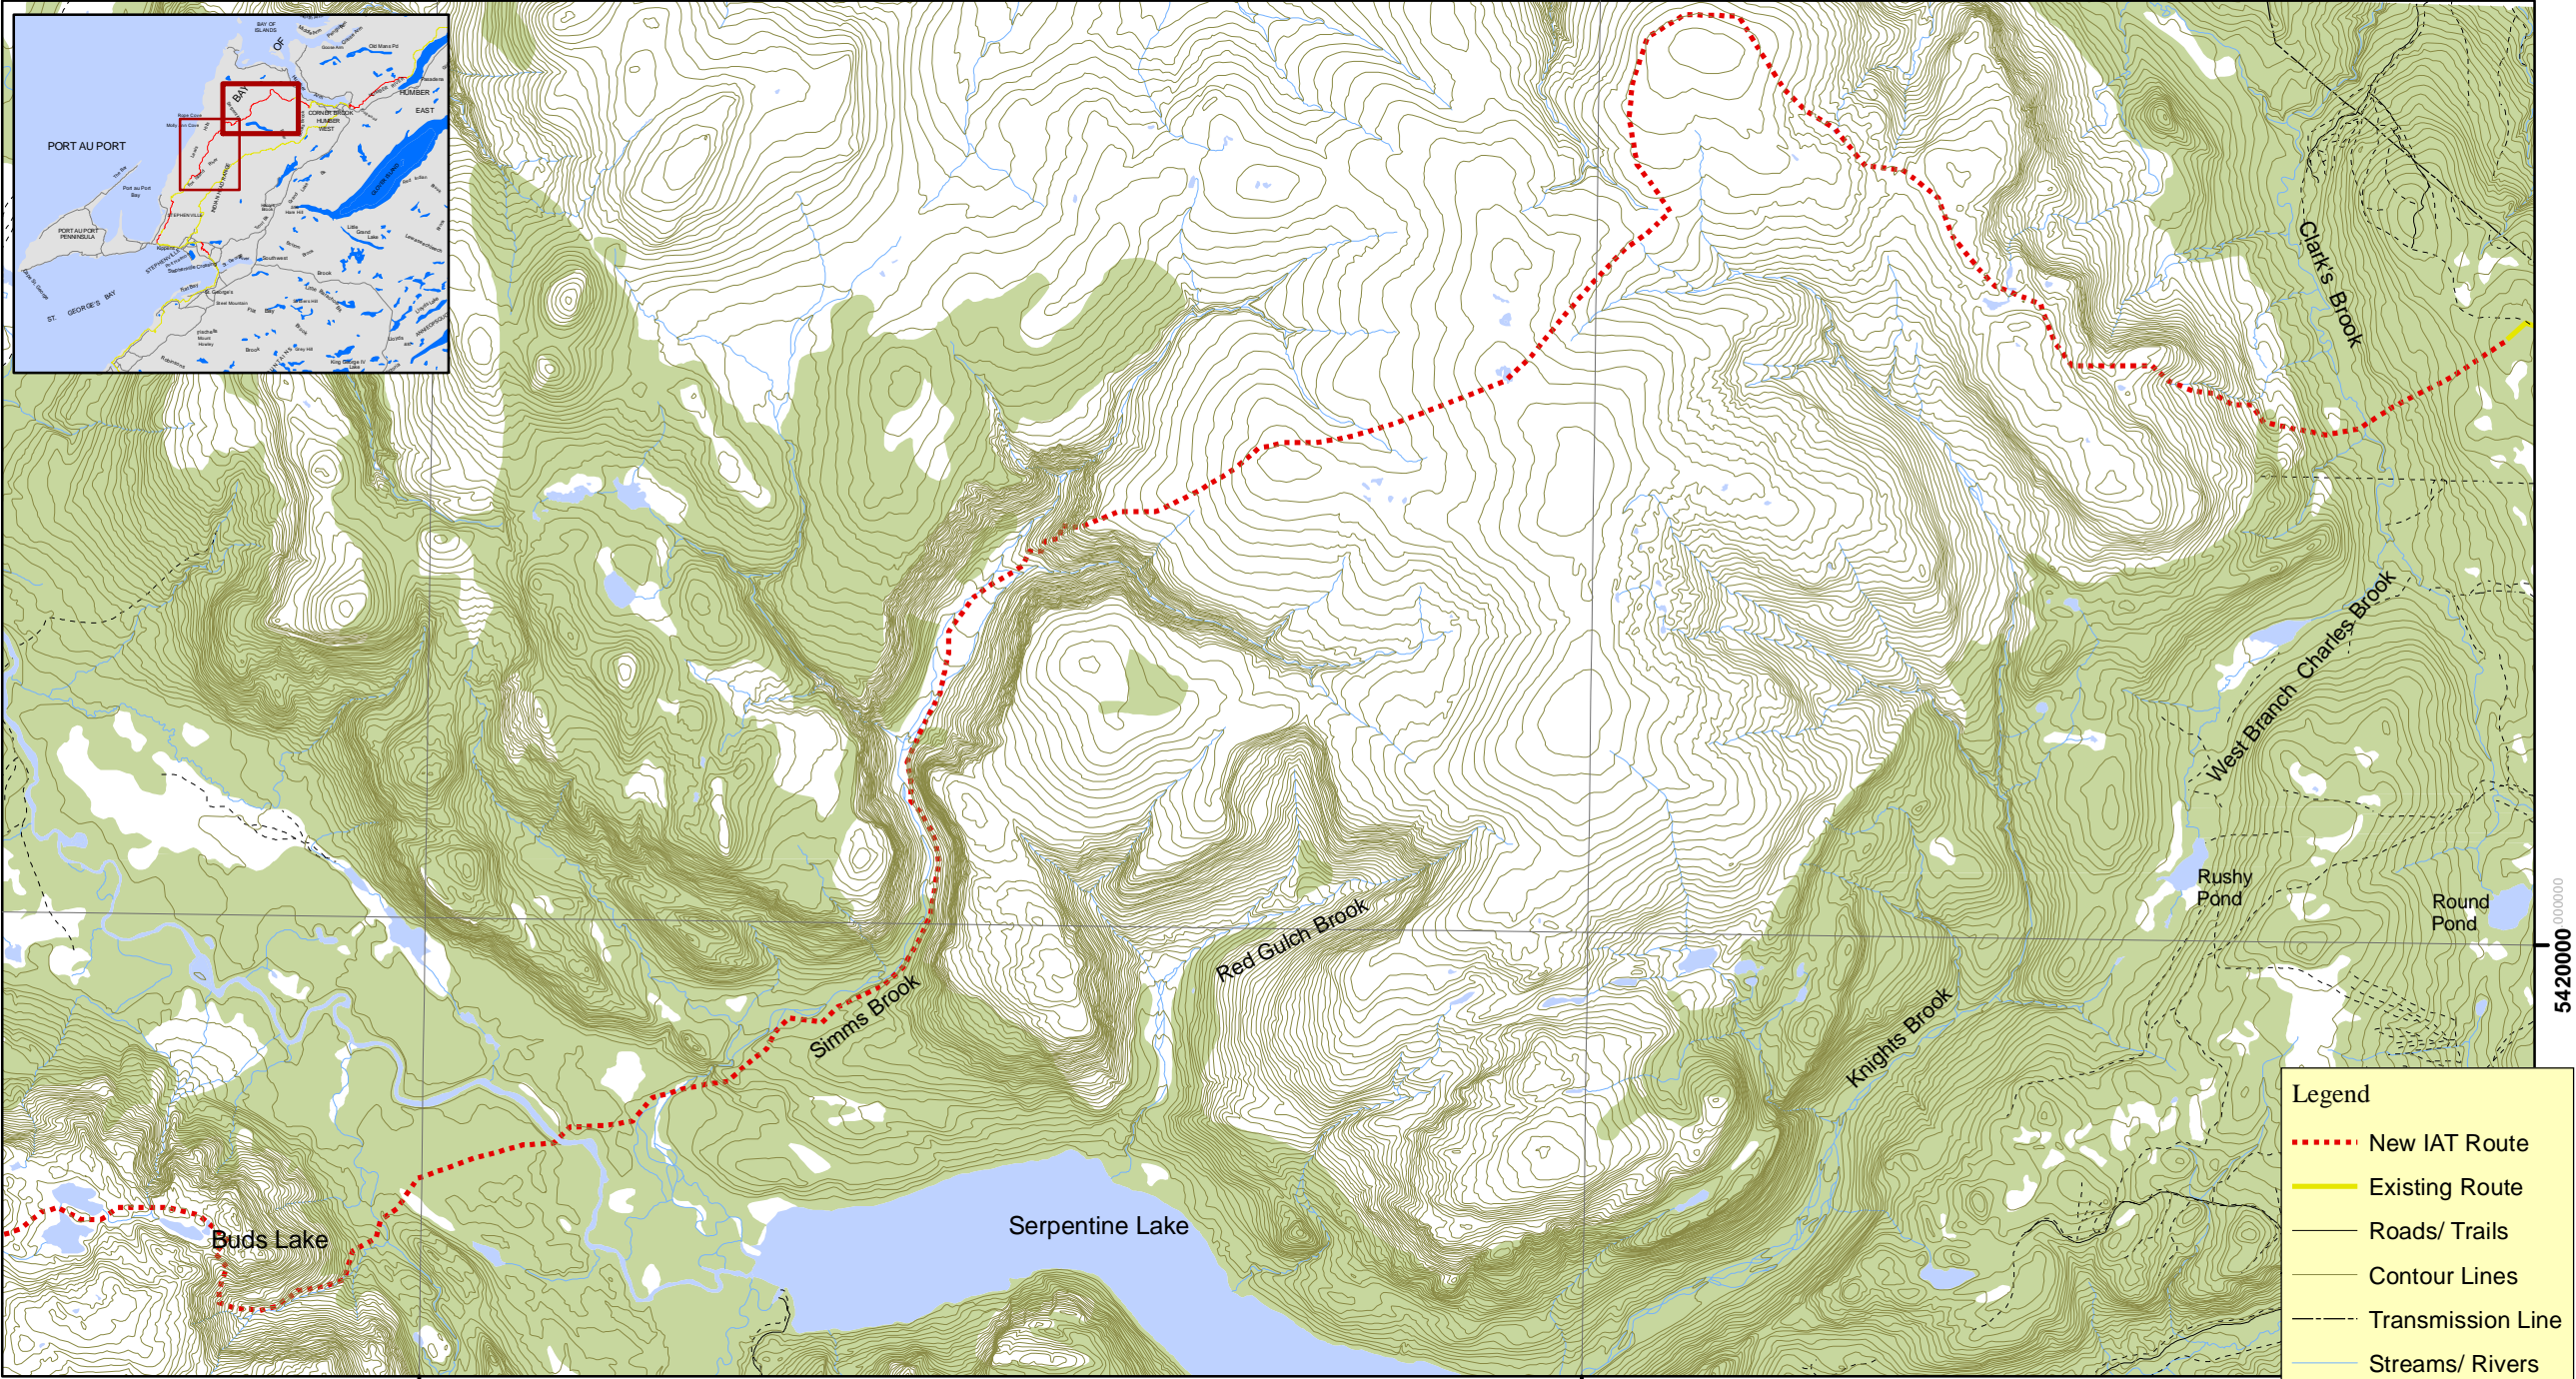

Lewis Hills - Blomidon Mountains Trail: 55km.

Legend

- New IAT Route
- Existing Route
- Roads/ Trails
- Contour Lines
- - - - - Transmission Line
- Streams/ Rivers
- Waterbodies
- Vegetation

400000 000000

410000 000000

542000 000000