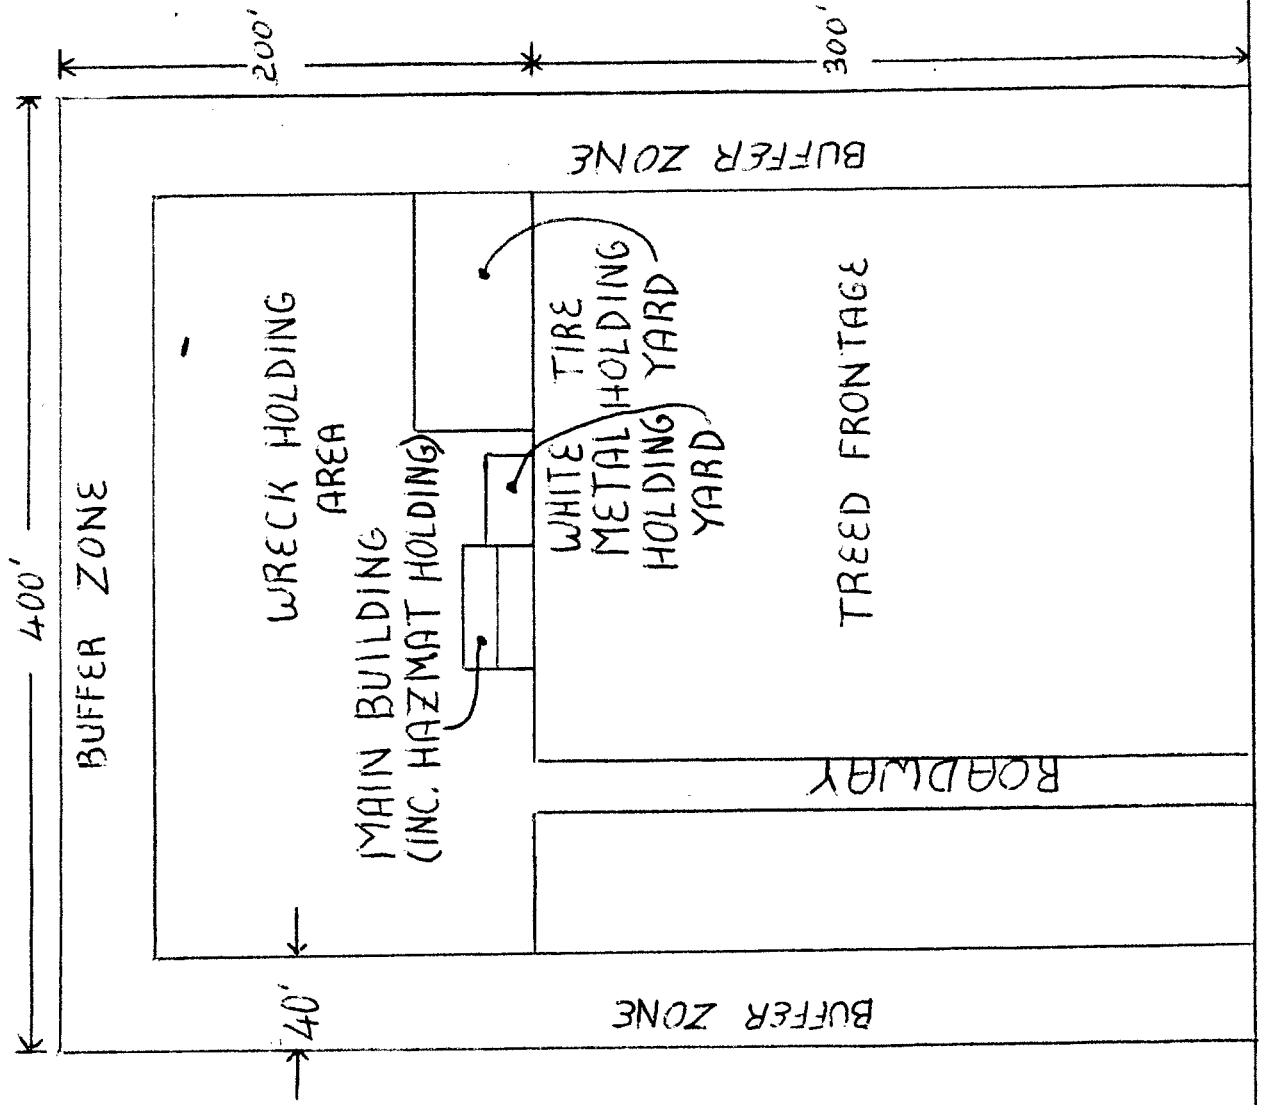

# TRINITY BAY SALVAGE, DISPOSAL AND RECYCLING SITE PLAN

1" = 80' (1:960)

4.6 ACRES

TRINITY BAY SALVAGE, DISPOSAL AND RECYCLING FRONT ELEVATION

1" = 40' (1:480)

TREED FRONTAGE