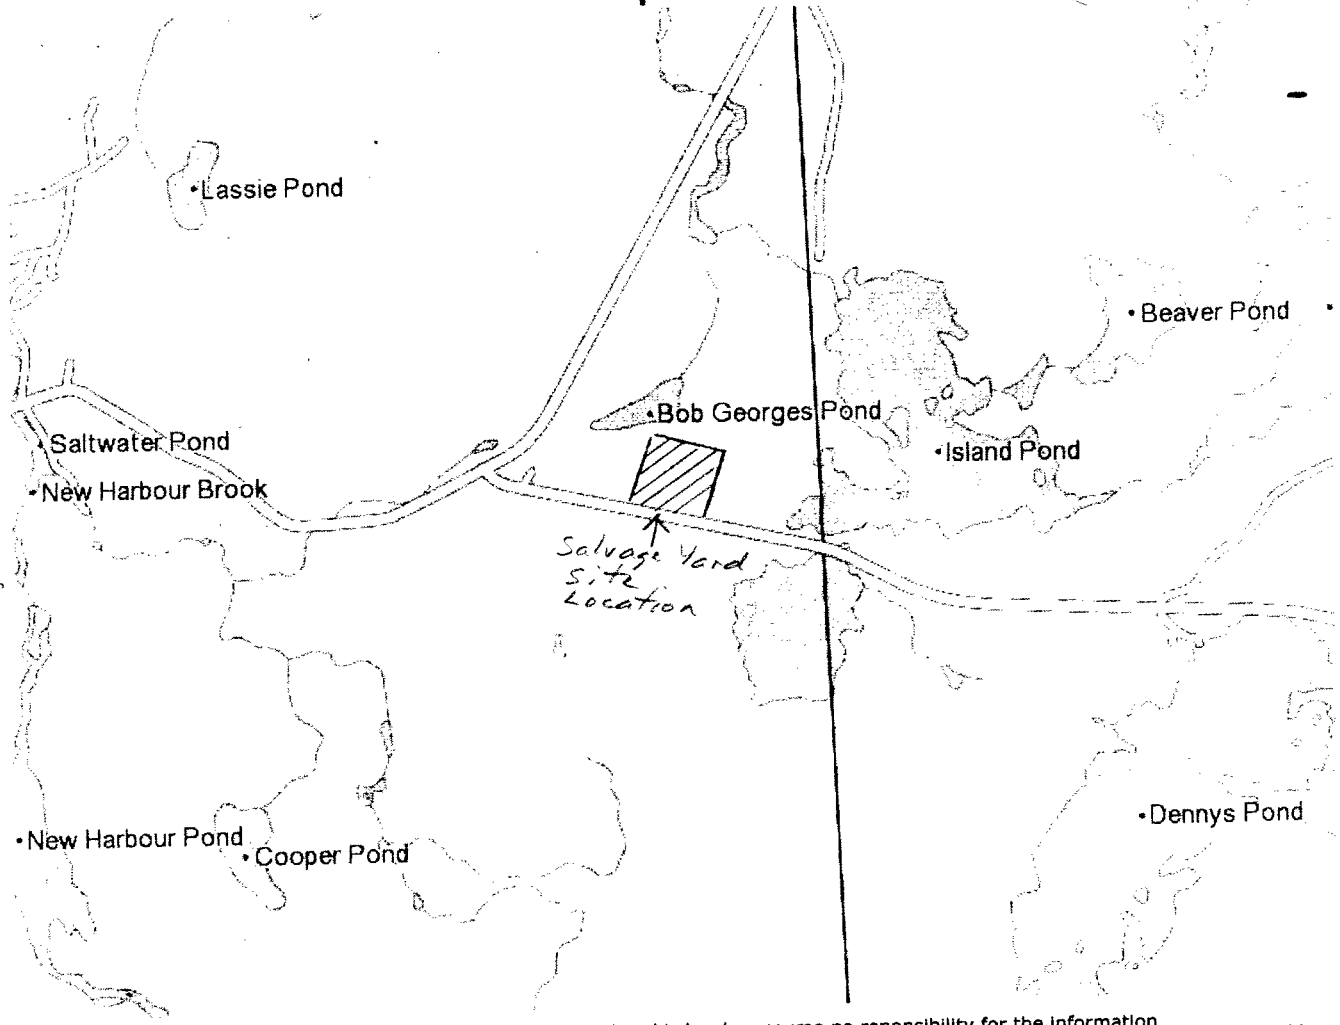

Map Title

DISCLAIMER - MapsNL and the Government of Newfoundland and Labrador assume no responsibility for the information provided and do not warrant its accuracy or currency. Users are advised that they use this web site and all information provided at their own risk.

© **Copyright** - MapsNL and the Government of Newfoundland and Labrador, Canada.
Tuesday, May 18, 2010 11:34:25 AM