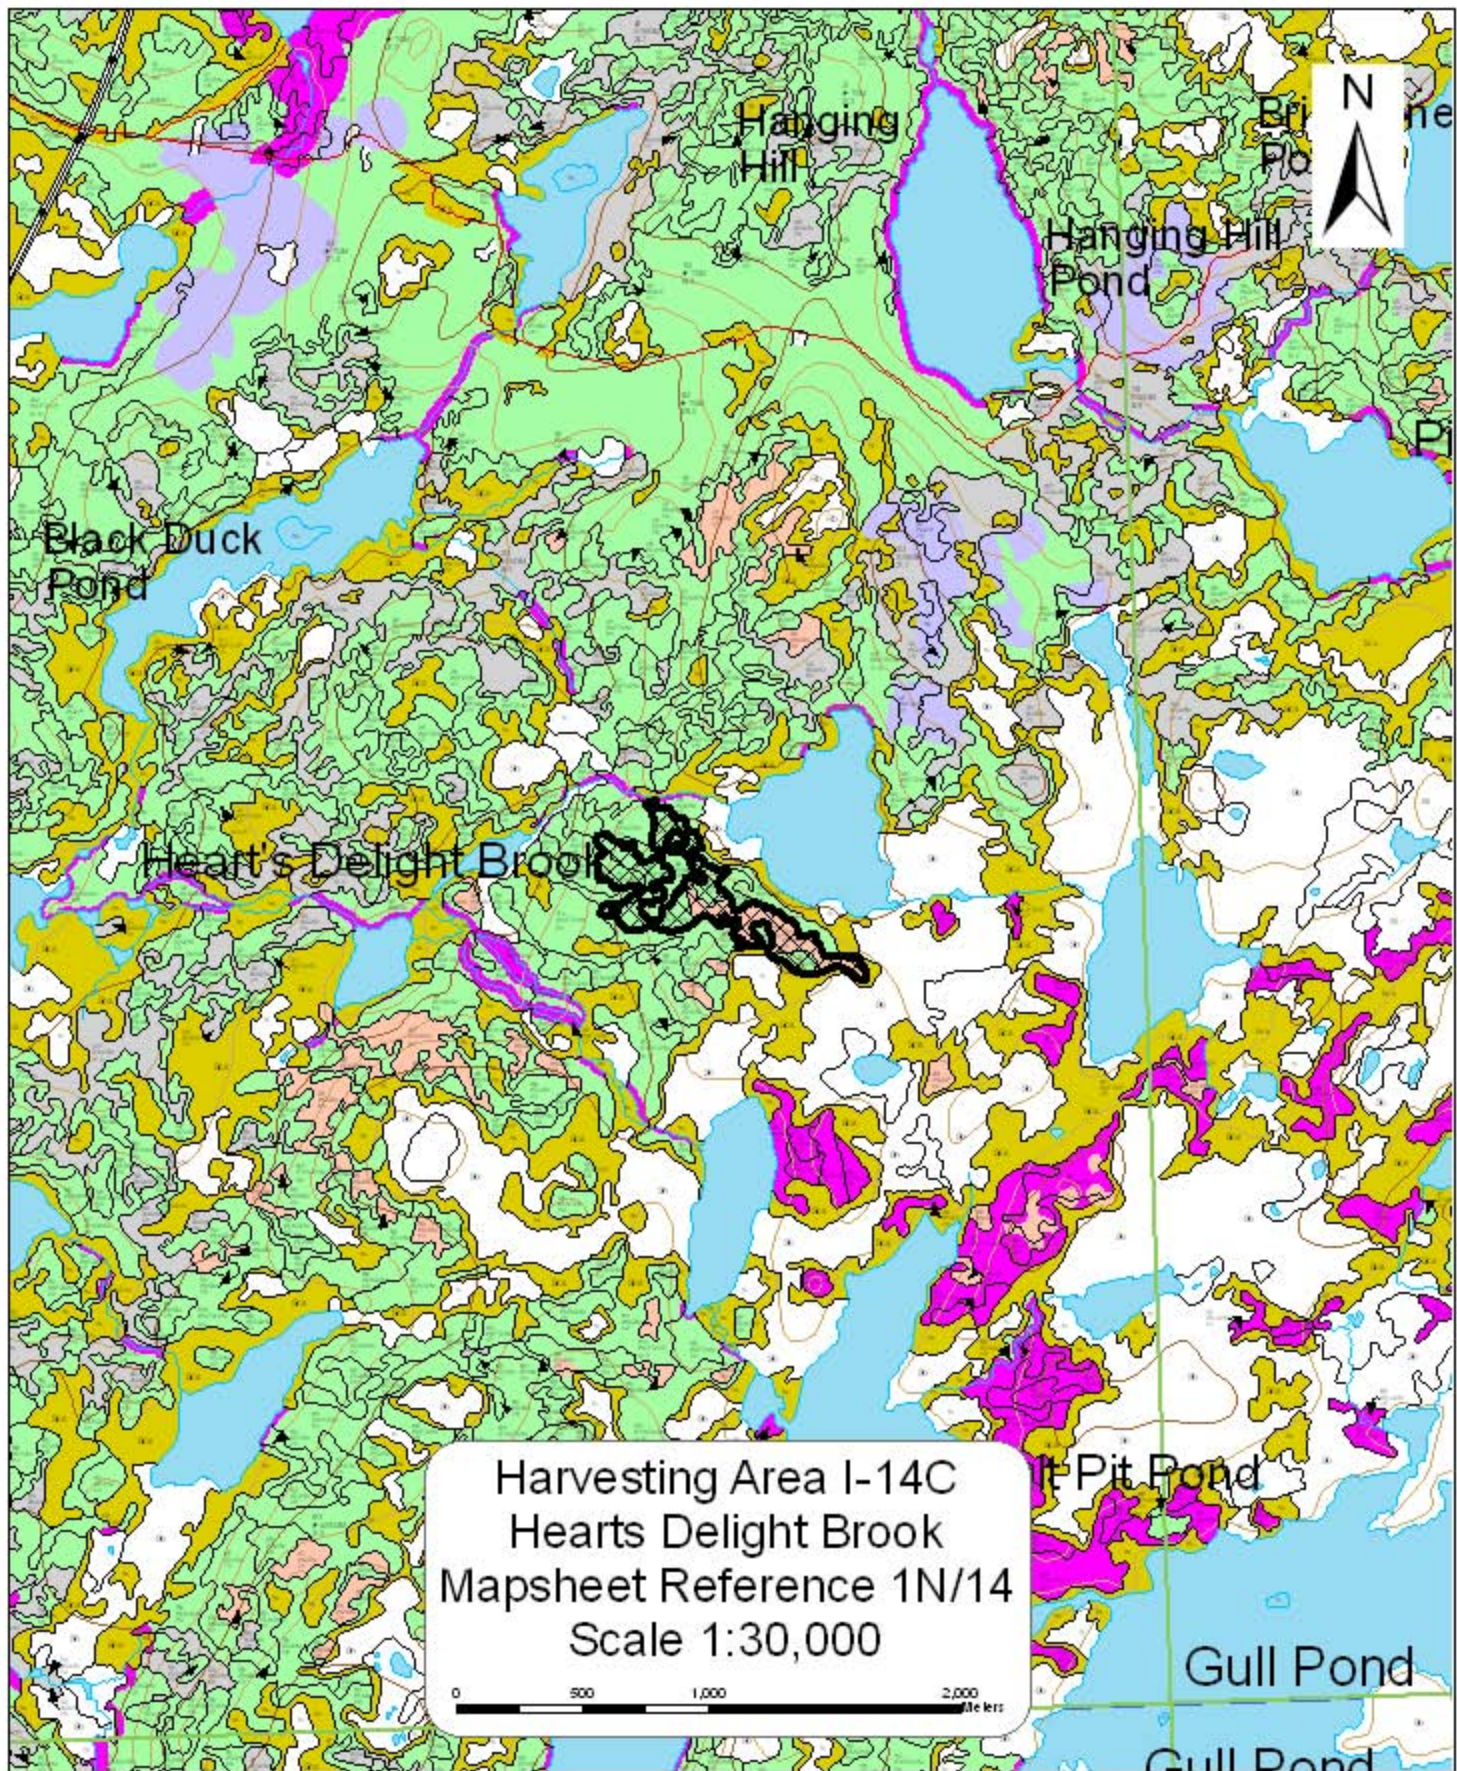

Harvesting Area B-4C  
Bad Pond  
Mapsheet Reference 1N/6-1N/3  
Scale 1:30,000

Harvesting Area I-7C  
Island Pond Ridge  
Mapsheet Reference 1N/11  
Scale 1:30,000

Harvesting Area B-6C  
Mosquito Pond  
Mapsheet Reference 1N/3  
Scale 1:30,000

Harvesting Area B-3C  
Mushroom Gully  
Mapsheet Reference 1N/6  
Scale 1:30,000

Harvesting Area B-7C  
Nine Mile Road  
Mapsheet Reference 1N/4  
Scale 1:30,000

Harvesting Area H-3C  
Northeast Arm  
Mapsheet Reference 1N/4  
Scale 1:30,000

Big  
We  
Po

Harvesting Area K-6C  
Peak Pond  
Mapsheet Reference 1N/5  
Scale 1:30,000

Harvesting Area K-1C  
Rantem Cove  
Mapsheet Reference 1N/12 III  
Scale 1:30,000

Harvesting Area K-8C  
Second Island Pond East  
Mapsheet Reference 1N/5  
Scale 1:30,000

Harvesting Area H-1C  
Warren's Pond  
Mapsheet Reference 1N/5  
Scale 1:30,000