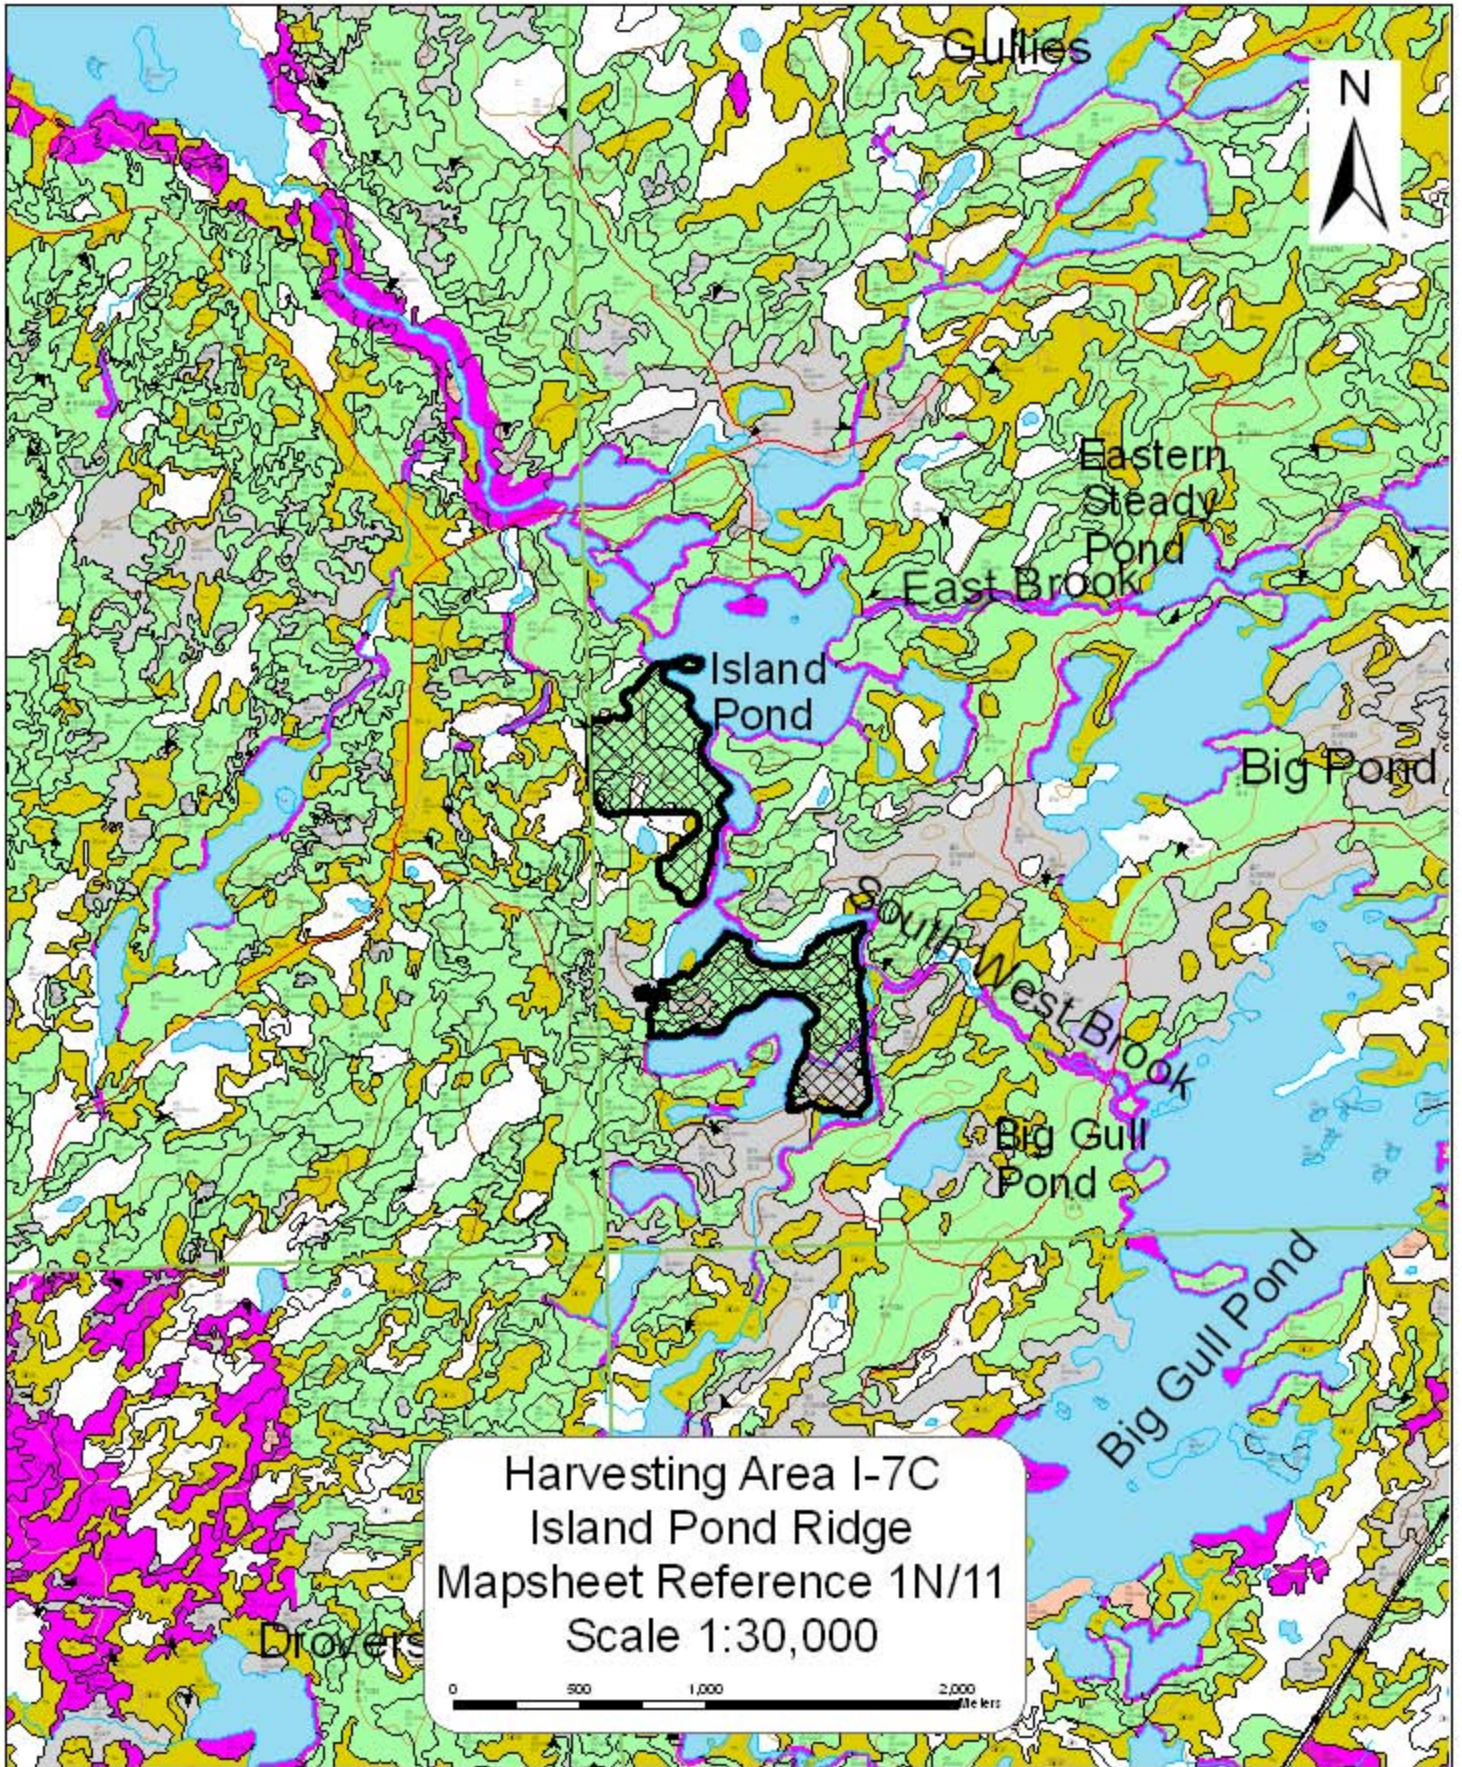

Harvesting Area B-4C  
Bad Pond  
Mapsheet Reference 1N/6-1N/3  
Scale 1:30,000

Harvesting Area I-7C  
Island Pond Ridge  
Mapsheet Reference 1N/11  
Scale 1:30,000

Harvesting Area B-6C  
Mosquito Pond  
Mapsheet Reference 1N/3  
Scale 1:30,000

Harvesting Area B-3C  
Mushroom Gully  
Mapsheet Reference 1N/6  
Scale 1:30,000

Harvesting Area B-7C  
Nine Mile Road  
Mapsheet Reference 1N/4  
Scale 1:30,000

Harvesting Area H-3C  
Northeast Arm  
Mapsheet Reference 1N/4  
Scale 1:30,000

Big  
We  
Po

Harvesting Area K-6C  
Peak Pond  
Mapsheet Reference 1N/5  
Scale 1:30,000

Harvesting Area K-1C  
Rantem Cove  
Mapsheet Reference 1N/12 III  
Scale 1:30,000

Harvesting Area K-8C  
Second Island Pond East  
Mapsheet Reference 1N/5  
Scale 1:30,000

Harvesting Area H-1C  
Warren's Pond  
Mapsheet Reference 1N/5  
Scale 1:30,000