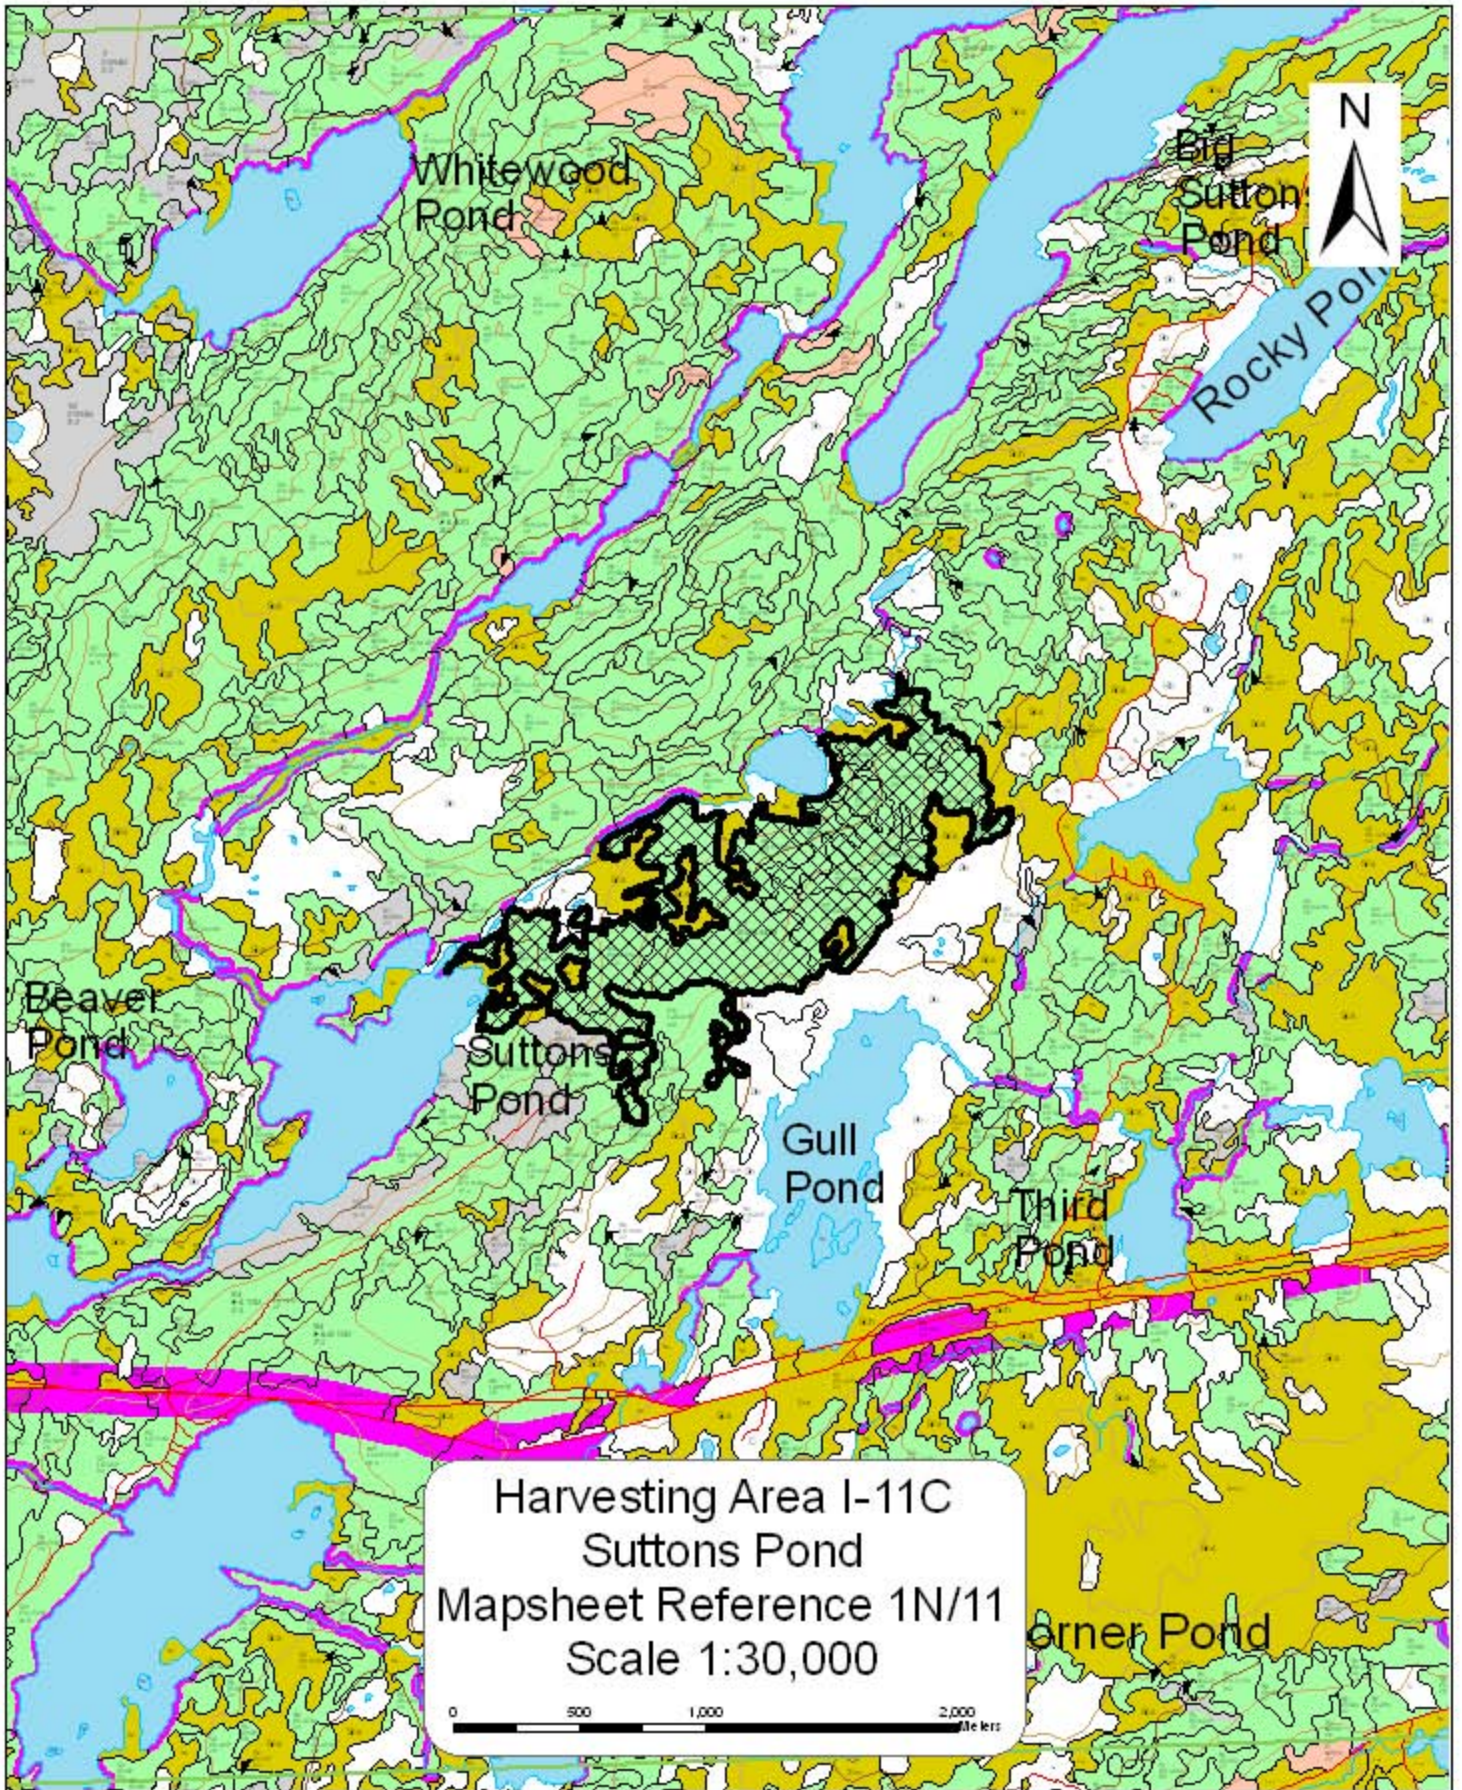

Big  
We  
Po

Harvesting Area K-6C  
Peak Pond  
Mapsheet Reference 1N/5  
Scale 1:30,000

Harvesting Area K-1C  
Rantem Cove  
Mapsheet Reference 1N/12 III  
Scale 1:30,000

Harvesting Area K-8C  
Second Island Pond East  
Mapsheet Reference 1N/5  
Scale 1:30,000

Harvesting Area H-1C  
Warren's Pond  
Mapsheet Reference 1N/5  
Scale 1:30,000