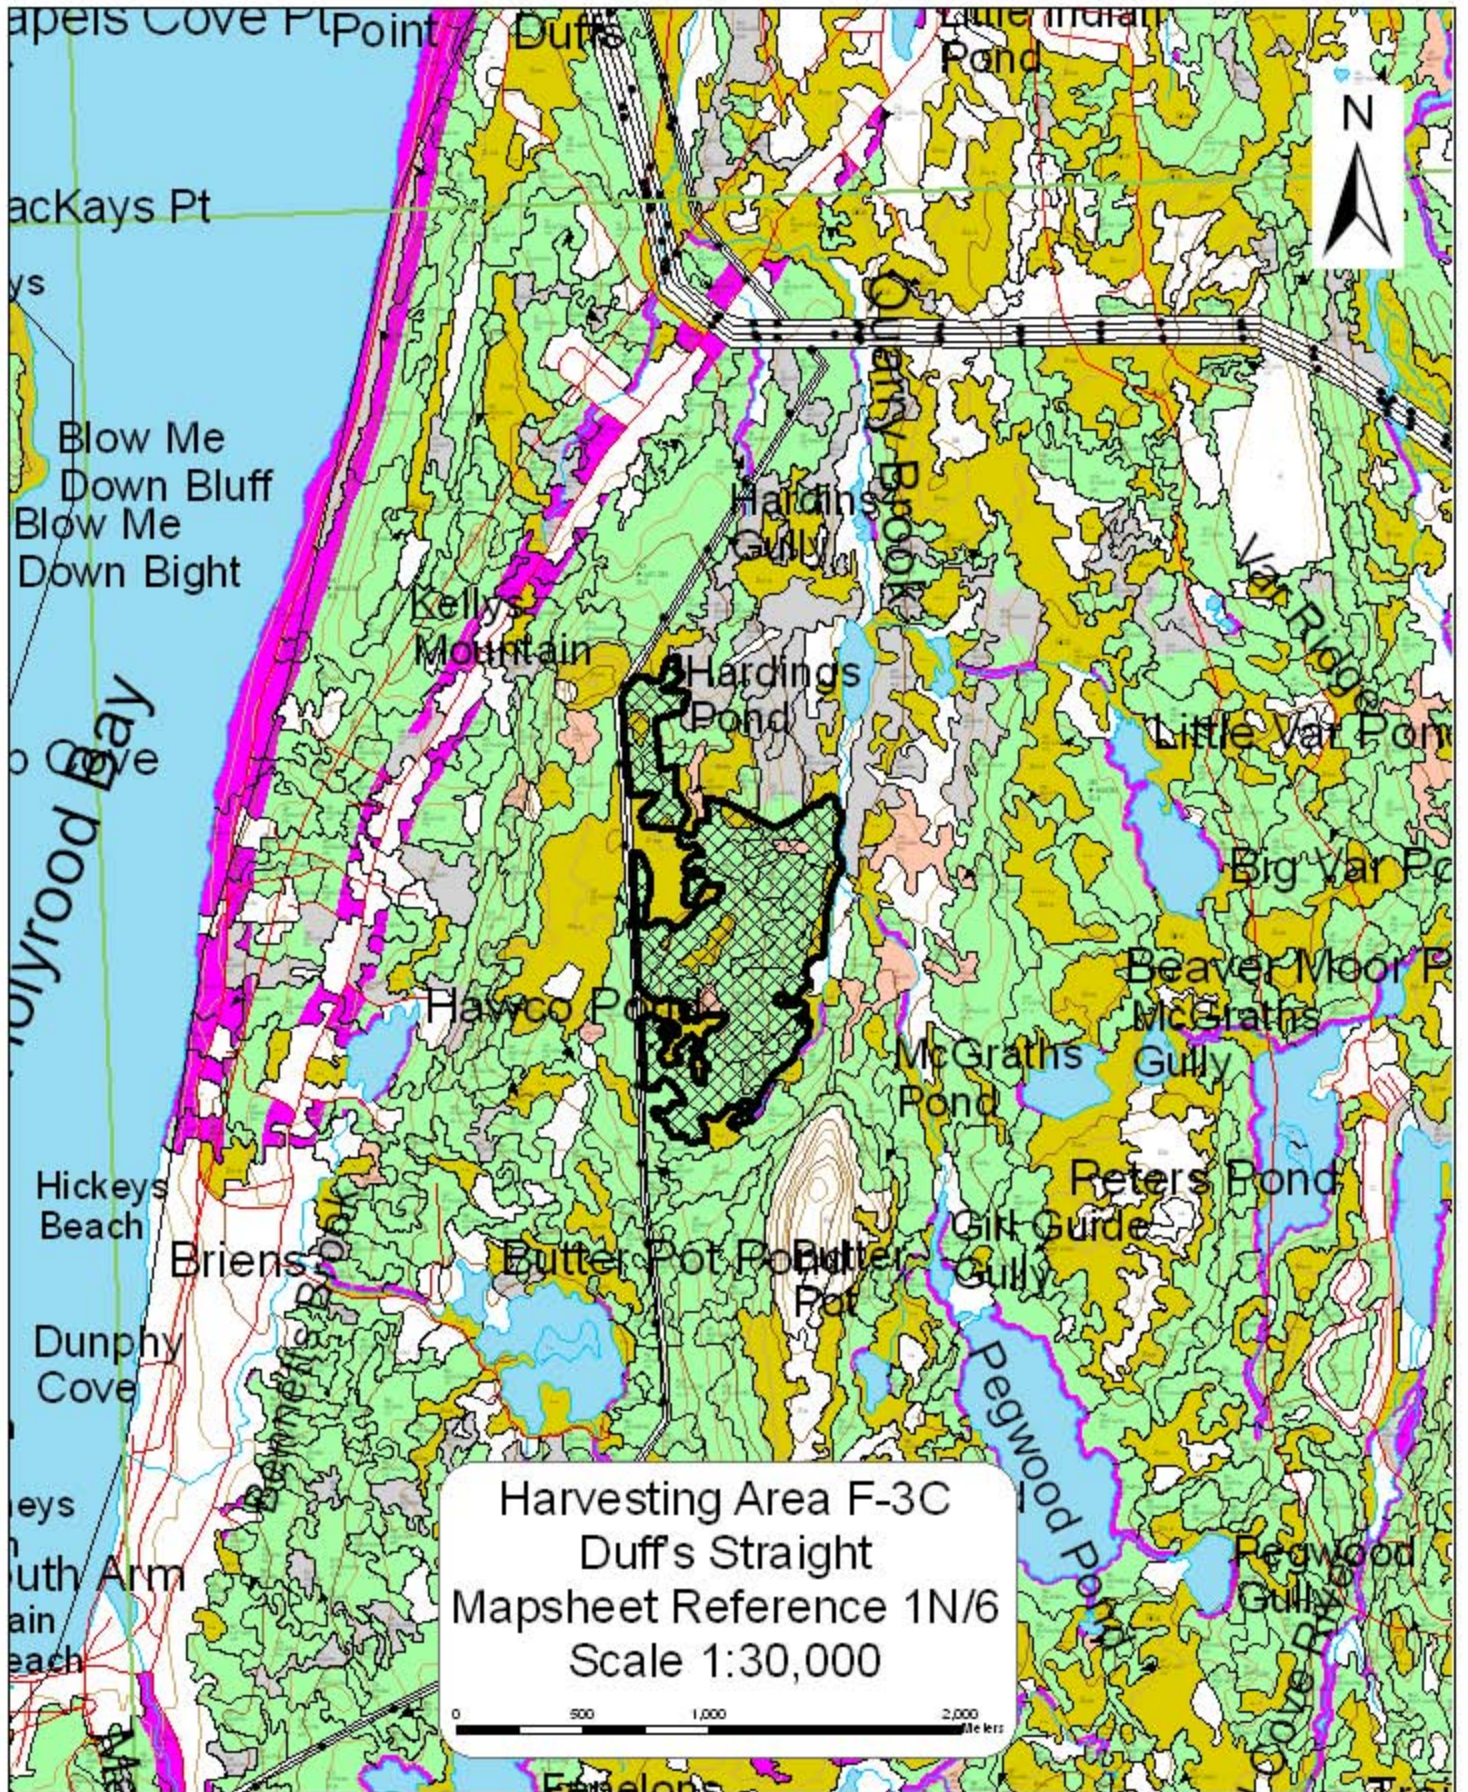

Harvesting Area B-4C  
Bad Pond  
Mapsheet Reference 1N/6-1N/3  
Scale 1:30,000

Harvesting Area I-7C  
Island Pond Ridge  
Mapsheet Reference 1N/11  
Scale 1:30,000

Harvesting Area B-6C  
Mosquito Pond  
Mapsheet Reference 1N/3  
Scale 1:30,000

Harvesting Area B-3C  
Mushroom Gully  
Mapsheet Reference 1N/6  
Scale 1:30,000

Harvesting Area B-7C  
Nine Mile Road  
Mapsheet Reference 1N/4  
Scale 1:30,000

Harvesting Area H-3C  
Northeast Arm  
Mapsheet Reference 1N/4  
Scale 1:30,000

Big  
We  
Po

Harvesting Area K-6C  
Peak Pond  
Mapsheet Reference 1N/5  
Scale 1:30,000

Harvesting Area K-1C  
Rantem Cove  
Mapsheet Reference 1N/12 III  
Scale 1:30,000

Harvesting Area K-8C  
Second Island Pond East  
Mapsheet Reference 1N/5  
Scale 1:30,000

Harvesting Area H-1C  
Warren's Pond  
Mapsheet Reference 1N/5  
Scale 1:30,000