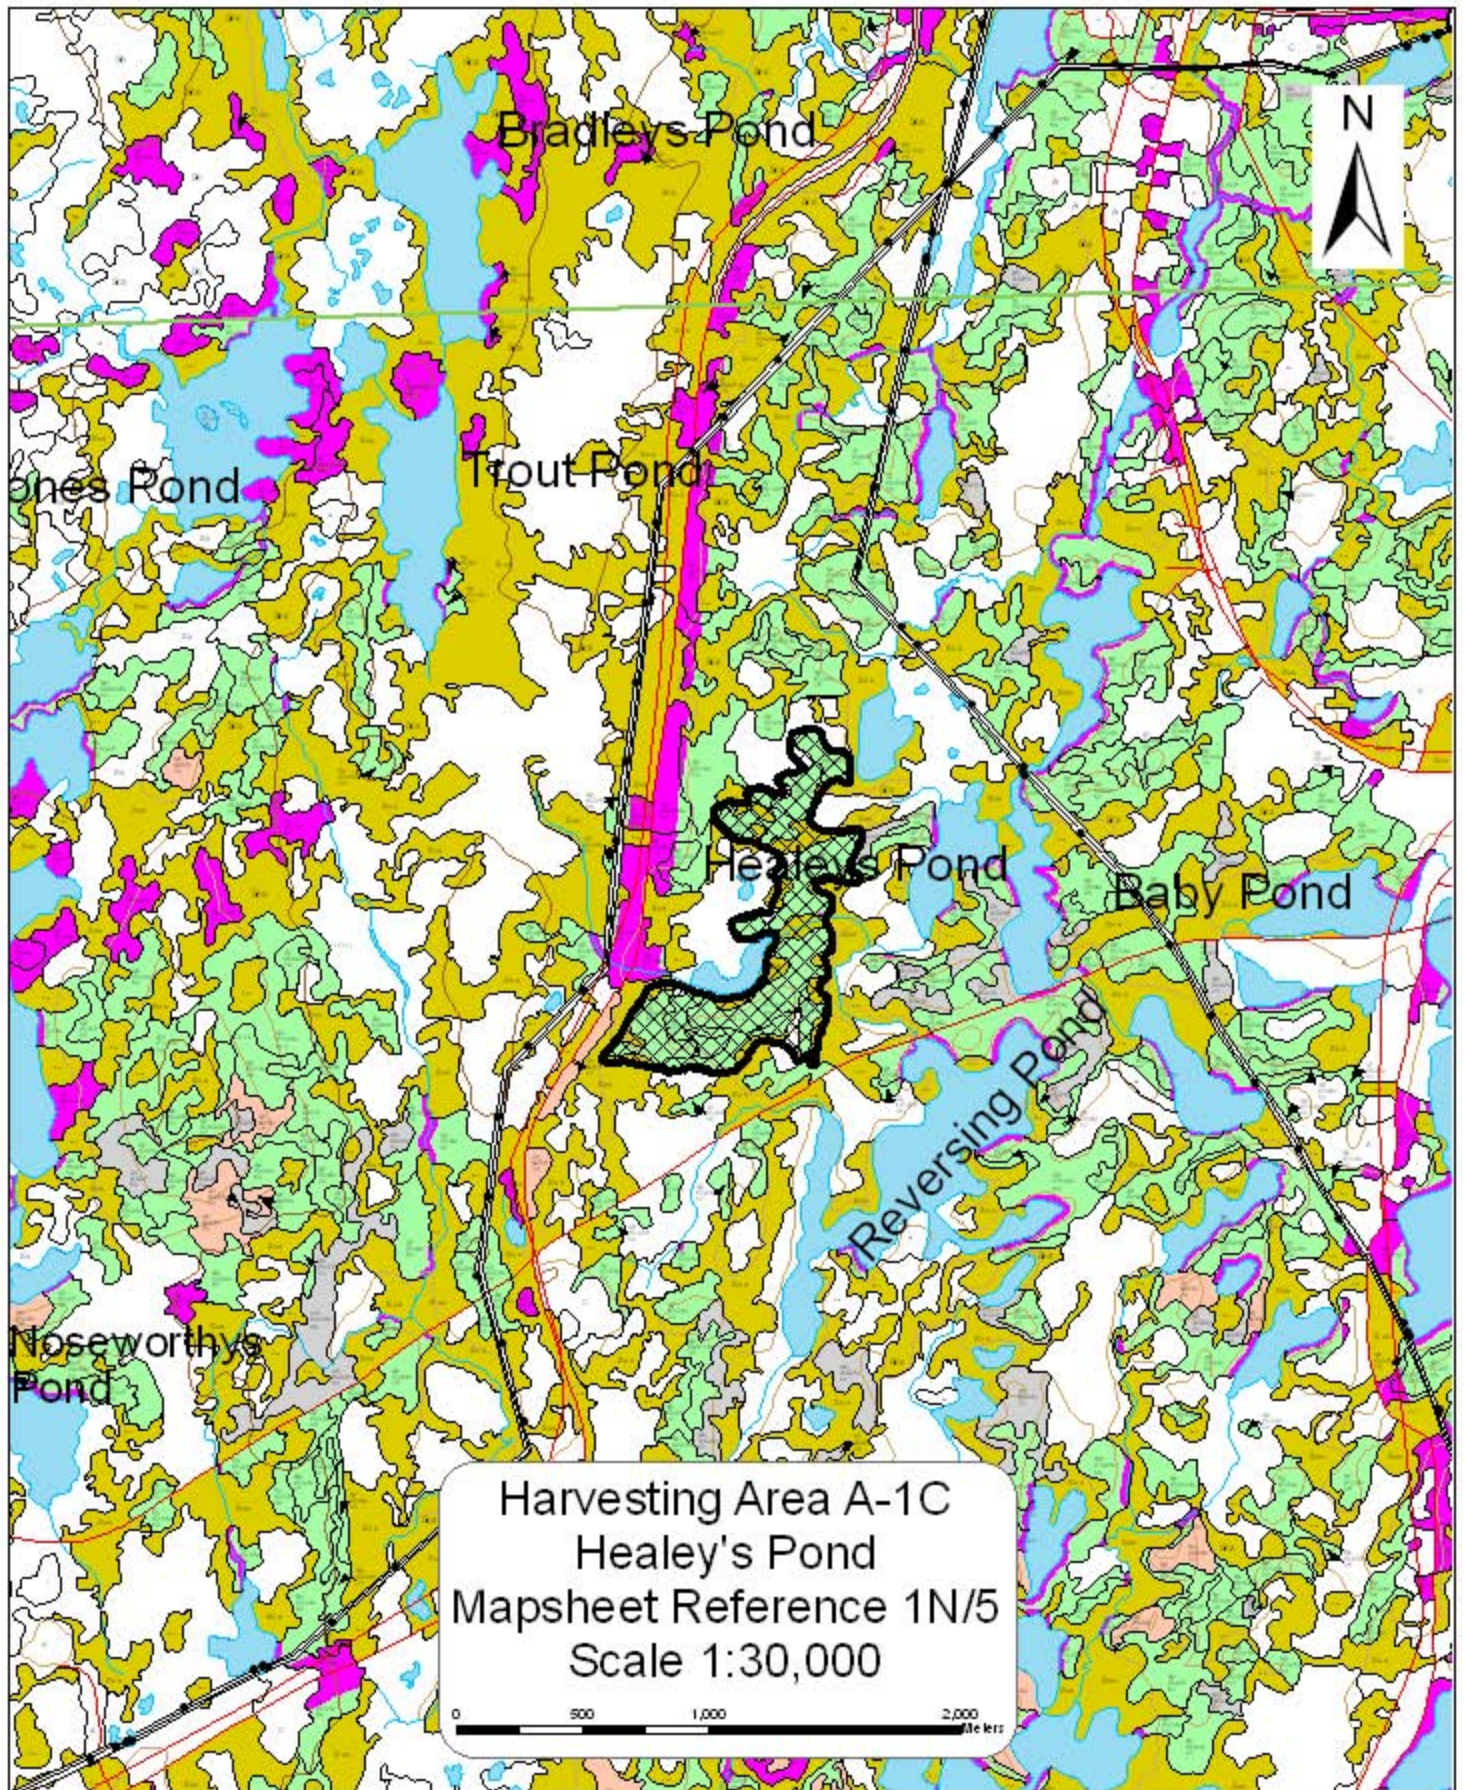

Harvesting Area B-4C  
Bad Pond  
Mapsheet Reference 1N/6-1N/3  
Scale 1:30,000

Harvesting Area I-7C  
Island Pond Ridge  
Mapsheet Reference 1N/11  
Scale 1:30,000

Harvesting Area B-6C  
Mosquito Pond  
Mapsheet Reference 1N/3  
Scale 1:30,000

Harvesting Area B-3C  
Mushroom Gully  
Mapsheet Reference 1N/6  
Scale 1:30,000

Harvesting Area B-7C  
Nine Mile Road  
Mapsheet Reference 1N/4  
Scale 1:30,000

Harvesting Area H-3C  
Northeast Arm  
Mapsheet Reference 1N/4  
Scale 1:30,000

Big  
We  
Po

Harvesting Area K-6C  
Peak Pond  
Mapsheet Reference 1N/5  
Scale 1:30,000

Harvesting Area K-1C  
Rantem Cove  
Mapsheet Reference 1N/12 III  
Scale 1:30,000

Harvesting Area K-8C  
Second Island Pond East  
Mapsheet Reference 1N/5  
Scale 1:30,000

Harvesting Area H-1C  
Warren's Pond  
Mapsheet Reference 1N/5  
Scale 1:30,000