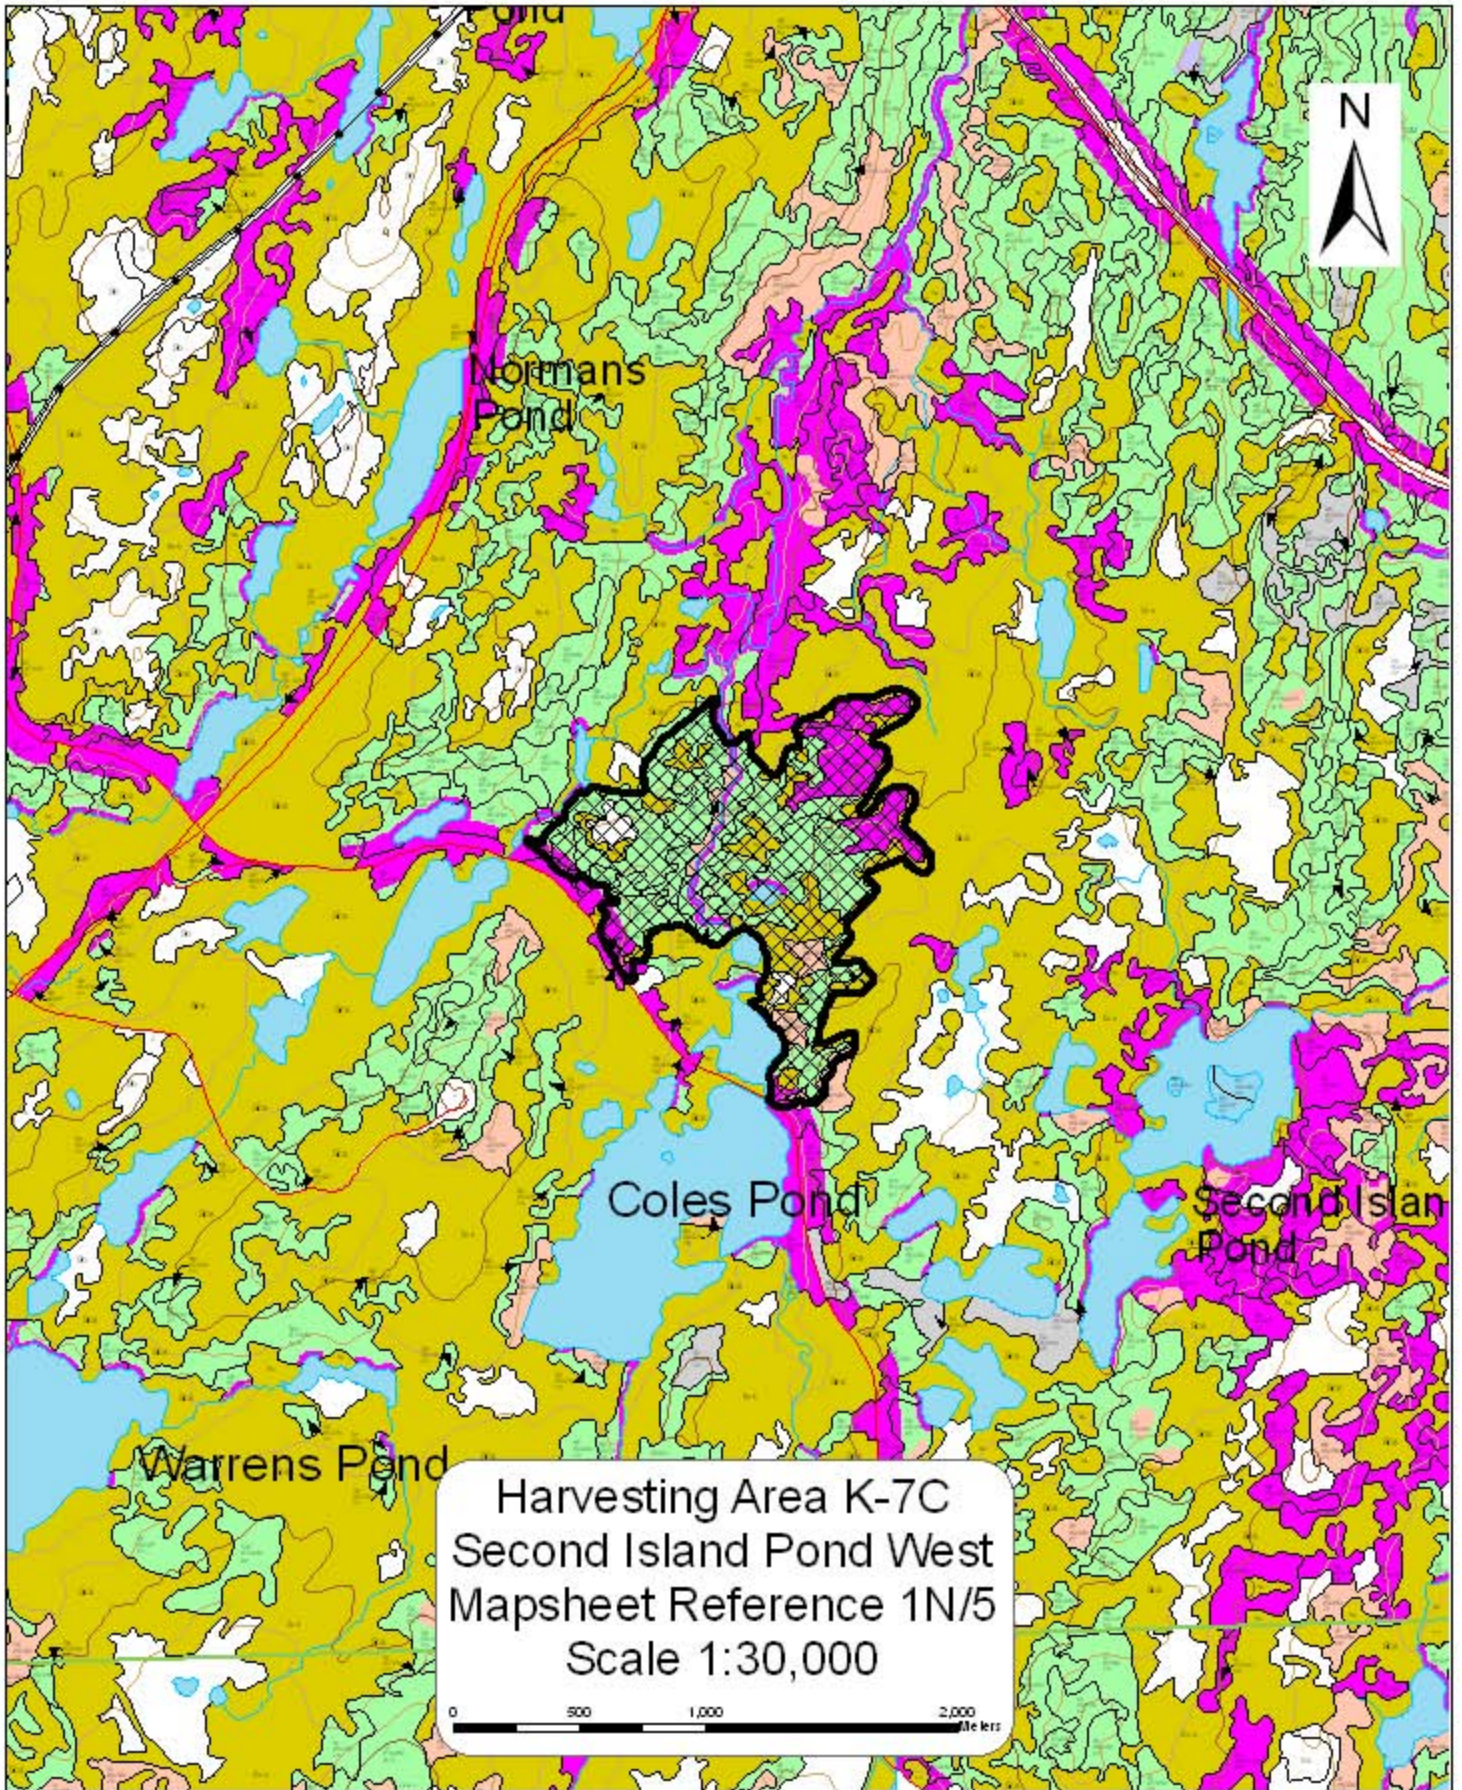

Harvesting Area B-4C  
Bad Pond  
Mapsheet Reference 1N/6-1N/3  
Scale 1:30,000

Harvesting Area I-7C  
Island Pond Ridge  
Mapsheet Reference 1N/11  
Scale 1:30,000

Harvesting Area B-6C  
Mosquito Pond  
Mapsheet Reference 1N/3  
Scale 1:30,000

Big  
We  
Po

Harvesting Area K-6C  
Peak Pond  
Mapsheet Reference 1N/5  
Scale 1:30,000

Harvesting Area K-1C  
Rantem Cove  
Mapsheet Reference 1N/12 III  
Scale 1:30,000

Harvesting Area K-8C  
Second Island Pond East  
Mapsheet Reference 1N/5  
Scale 1:30,000

Harvesting Area H-1C  
Warren's Pond  
Mapsheet Reference 1N/5  
Scale 1:30,000