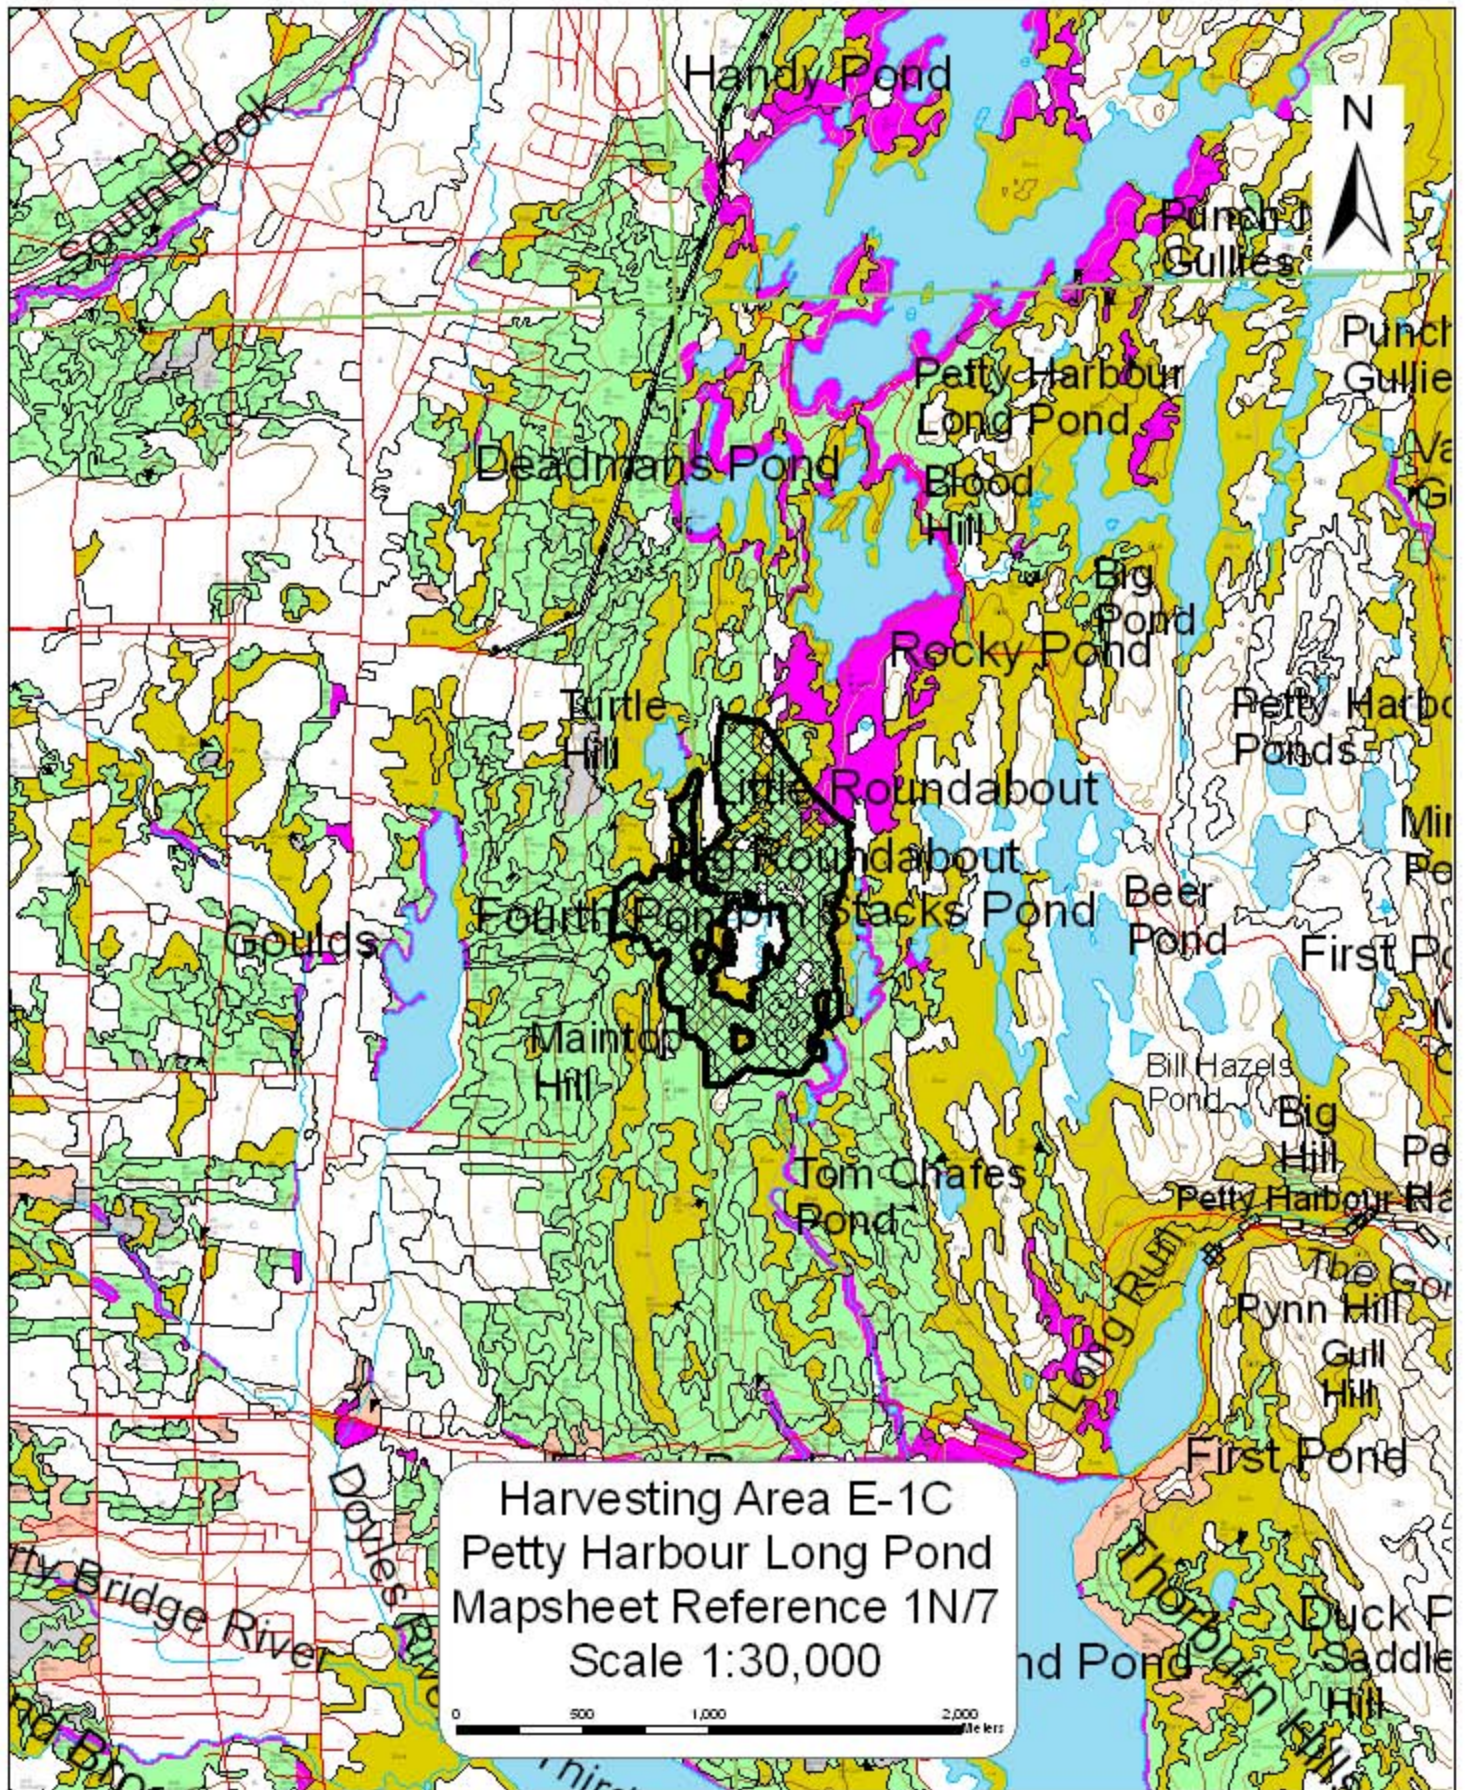

Harvesting Area B-4C  
Bad Pond  
Mapsheet Reference 1N/6-1N/3  
Scale 1:30,000

Harvesting Area I-7C  
Island Pond Ridge  
Mapsheet Reference 1N/11  
Scale 1:30,000

Harvesting Area B-6C  
Mosquito Pond  
Mapsheet Reference 1N/3  
Scale 1:30,000

Big  
We  
Po

Harvesting Area K-6C  
Peak Pond  
Mapsheet Reference 1N/5  
Scale 1:30,000

Harvesting Area K-1C  
Rantem Cove  
Mapsheet Reference 1N/12 III  
Scale 1:30,000

Harvesting Area K-8C  
Second Island Pond East  
Mapsheet Reference 1N/5  
Scale 1:30,000

Harvesting Area H-1C  
Warren's Pond  
Mapsheet Reference 1N/5  
Scale 1:30,000