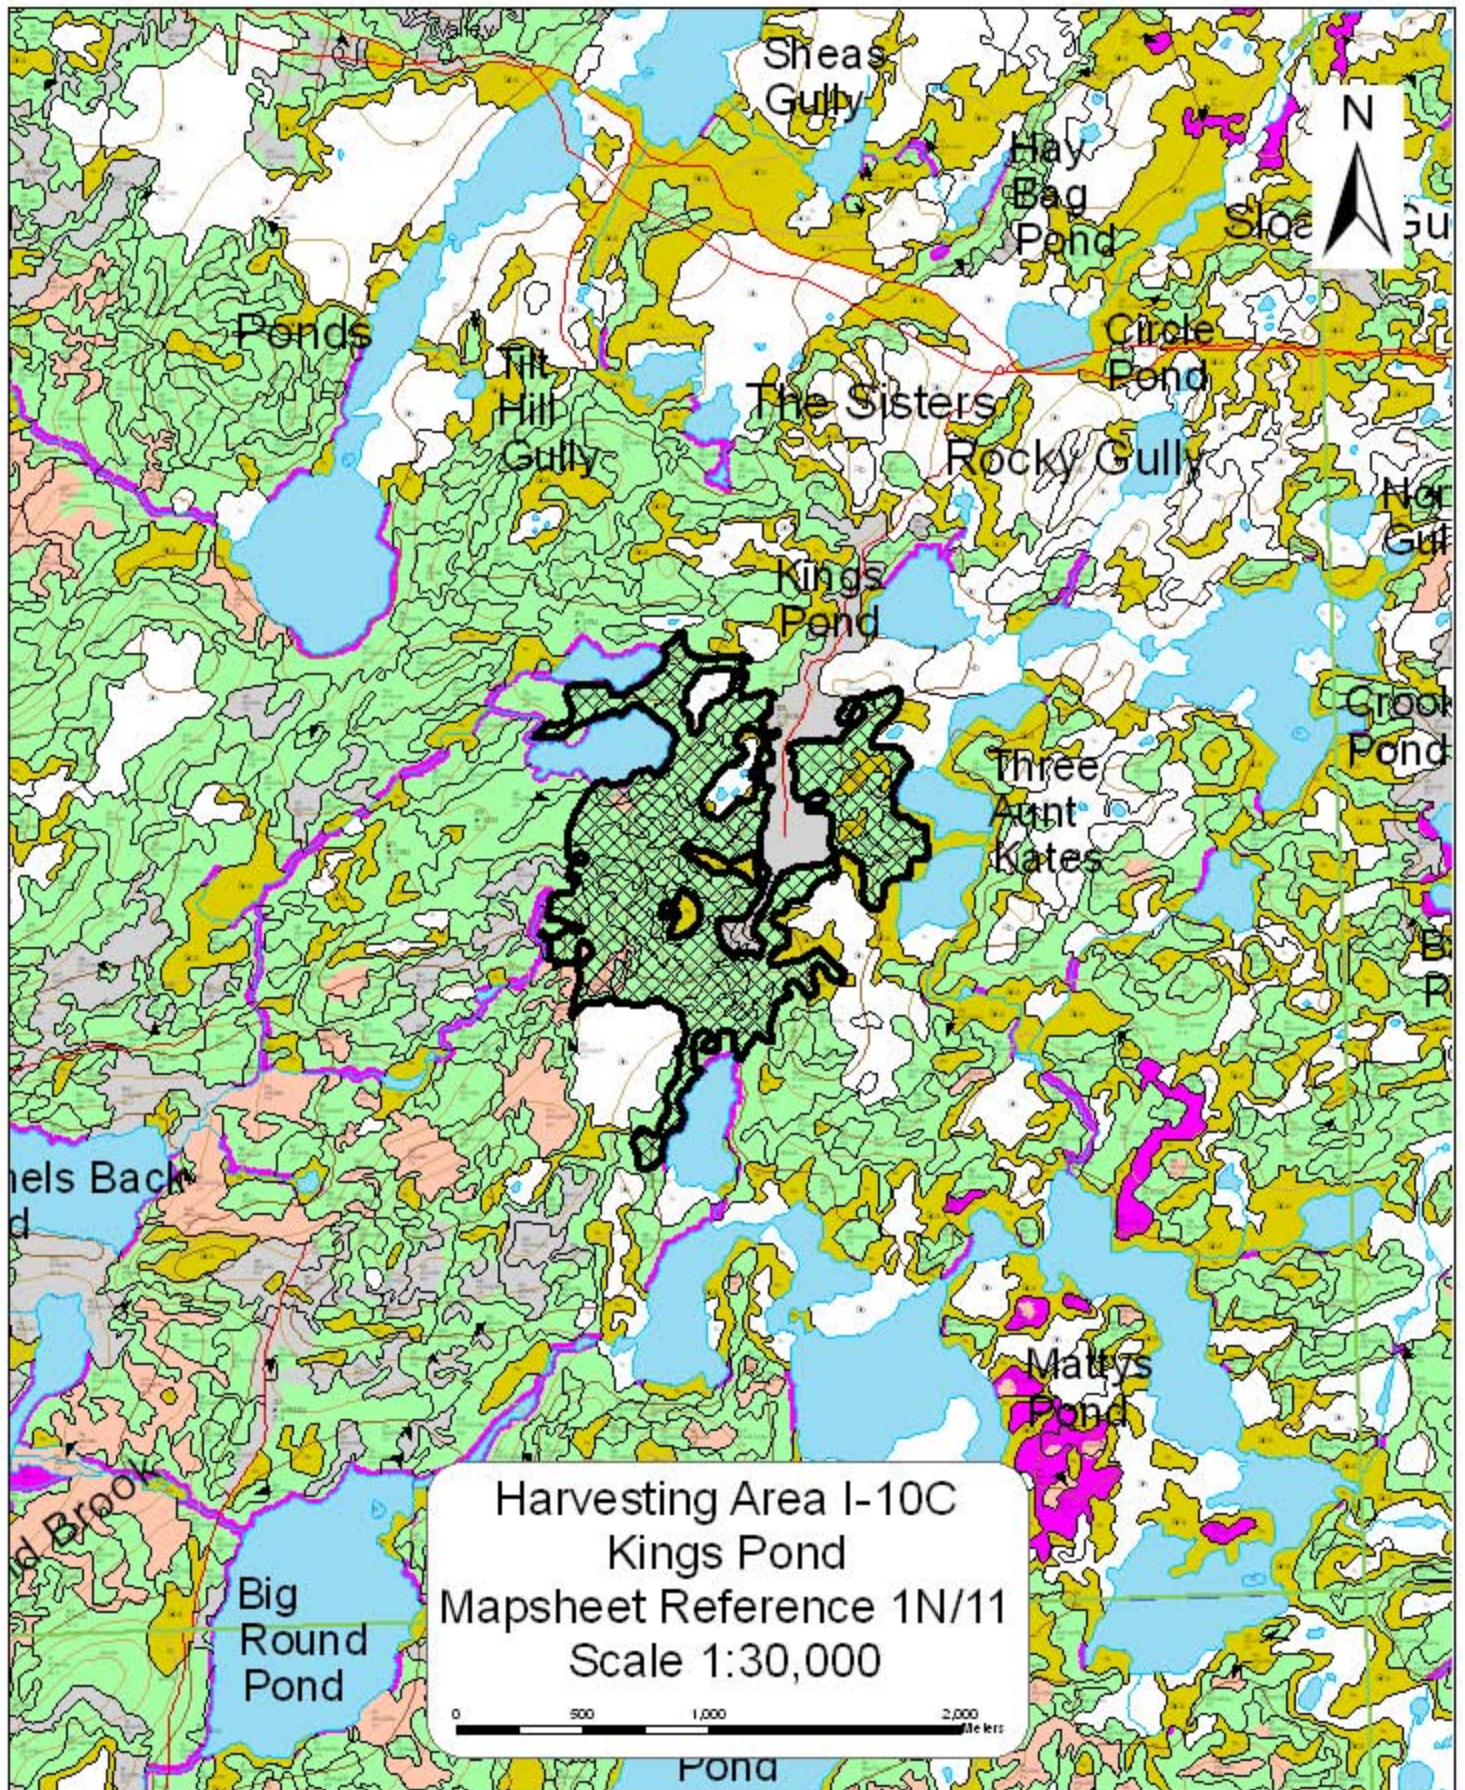

Harvesting Area B-4C  
Bad Pond  
Mapsheet Reference 1N/6-1N/3  
Scale 1:30,000

Harvesting Area I-7C  
Island Pond Ridge  
Mapsheet Reference 1N/11  
Scale 1:30,000

Harvesting Area B-6C  
Mosquito Pond  
Mapsheet Reference 1N/3  
Scale 1:30,000

Harvesting Area B-3C  
Mushroom Gully  
Mapsheet Reference 1N/6  
Scale 1:30,000

Harvesting Area B-7C  
Nine Mile Road  
Mapsheet Reference 1N/4  
Scale 1:30,000

Harvesting Area H-3C  
Northeast Arm  
Mapsheet Reference 1N/4  
Scale 1:30,000

Big  
We  
Po

Harvesting Area K-6C  
Peak Pond  
Mapsheet Reference 1N/5  
Scale 1:30,000

Harvesting Area K-1C  
Rantem Cove  
Mapsheet Reference 1N/12 III  
Scale 1:30,000

Harvesting Area K-8C  
Second Island Pond East  
Mapsheet Reference 1N/5  
Scale 1:30,000

Harvesting Area H-1C  
Warren's Pond  
Mapsheet Reference 1N/5  
Scale 1:30,000