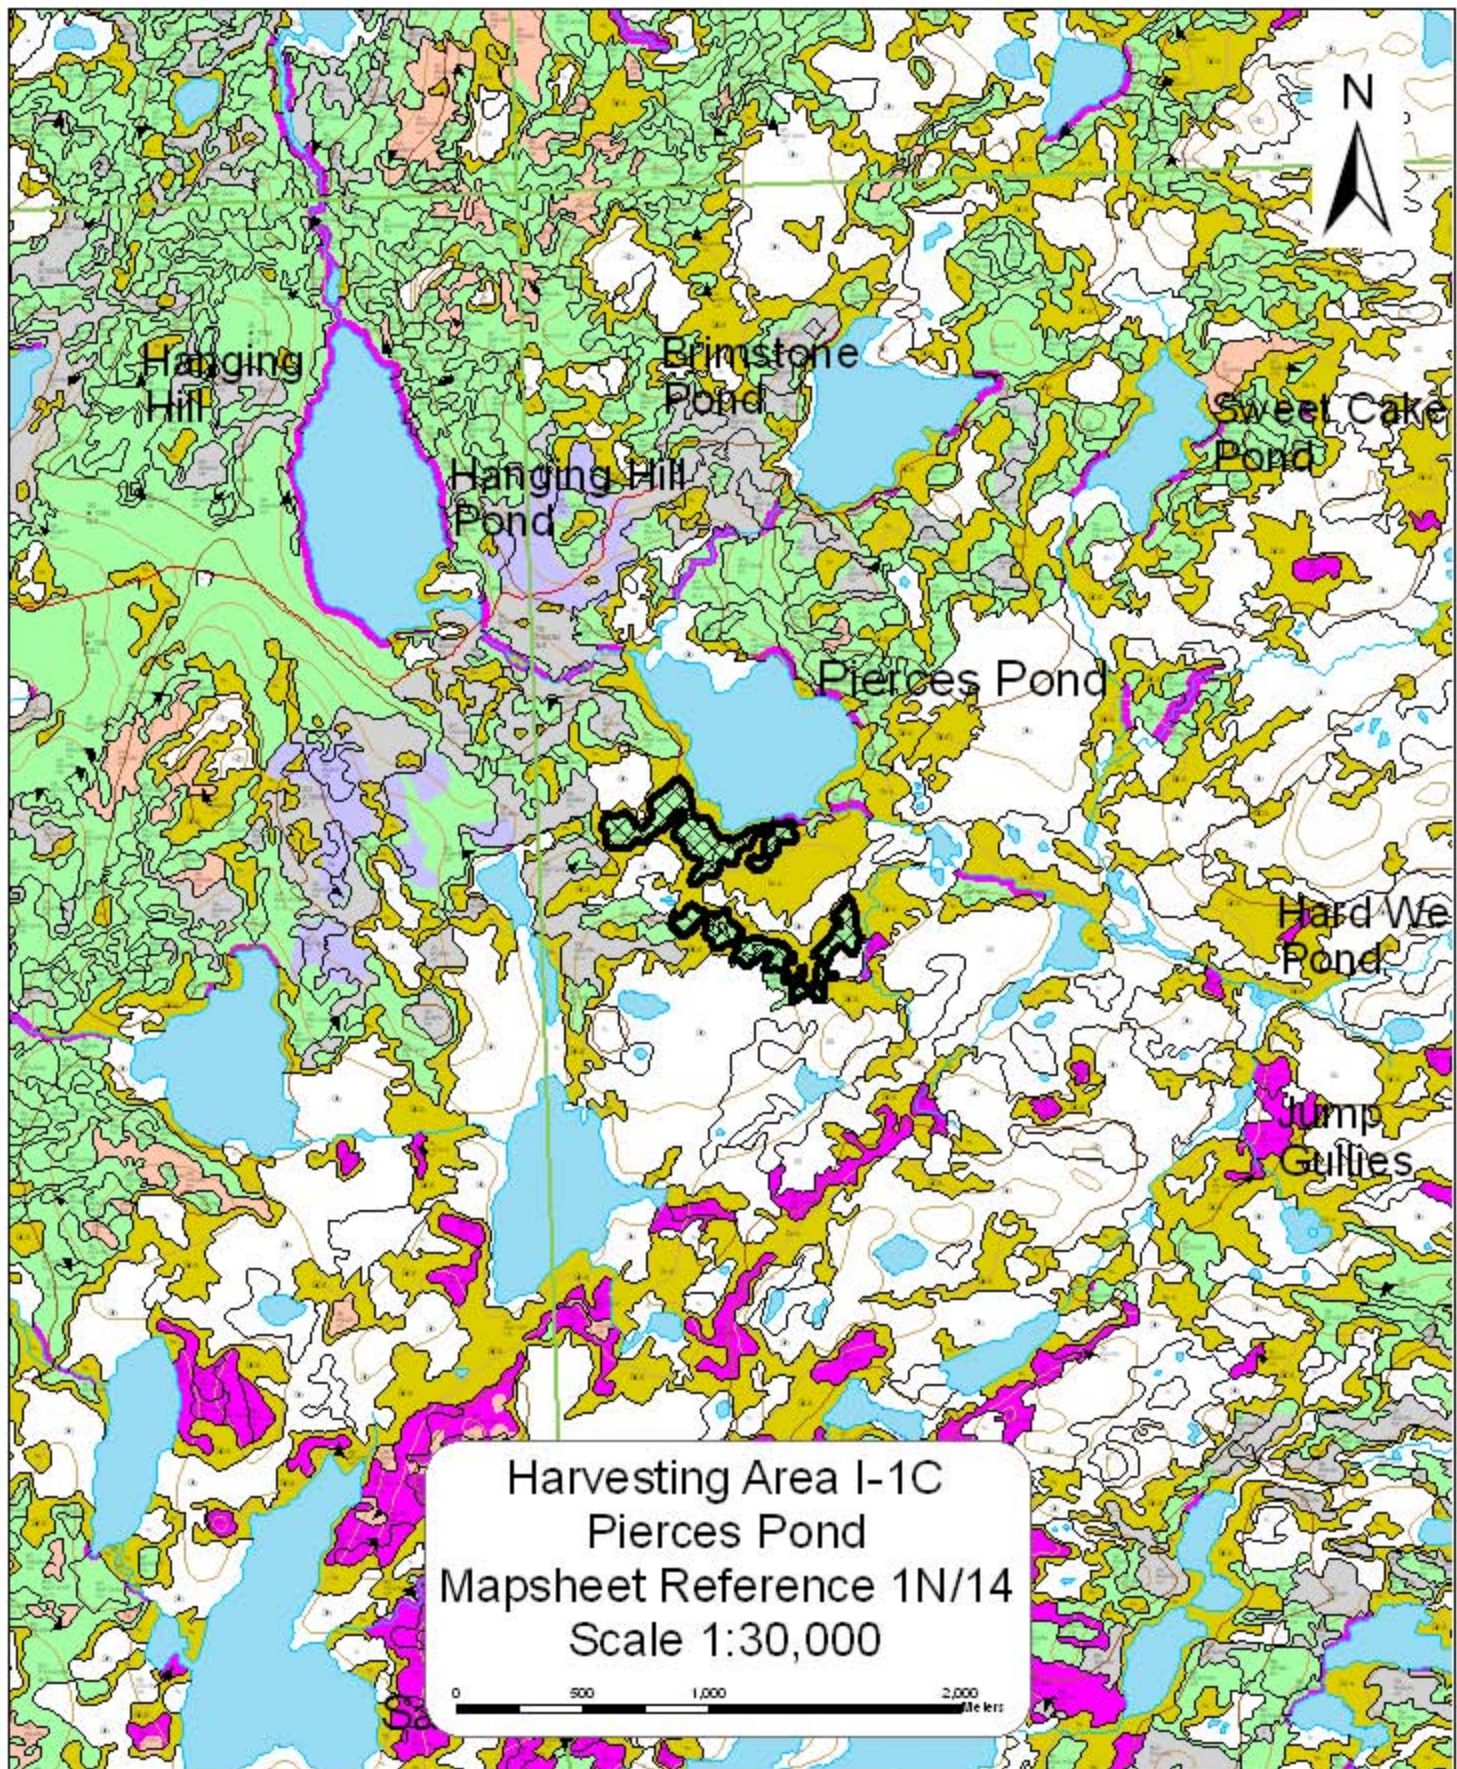

Harvesting Area B-4C  
Bad Pond  
Mapsheet Reference 1N/6-1N/3  
Scale 1:30,000

Harvesting Area I-7C  
Island Pond Ridge  
Mapsheet Reference 1N/11  
Scale 1:30,000

Harvesting Area B-6C  
Mosquito Pond  
Mapsheet Reference 1N/3  
Scale 1:30,000

Big  
We  
Po

Harvesting Area K-6C  
Peak Pond  
Mapsheet Reference 1N/5  
Scale 1:30,000

Harvesting Area K-1C  
Rantem Cove  
Mapsheet Reference 1N/12 III  
Scale 1:30,000

Harvesting Area K-8C  
Second Island Pond East  
Mapsheet Reference 1N/5  
Scale 1:30,000

Harvesting Area H-1C  
Warren's Pond  
Mapsheet Reference 1N/5  
Scale 1:30,000