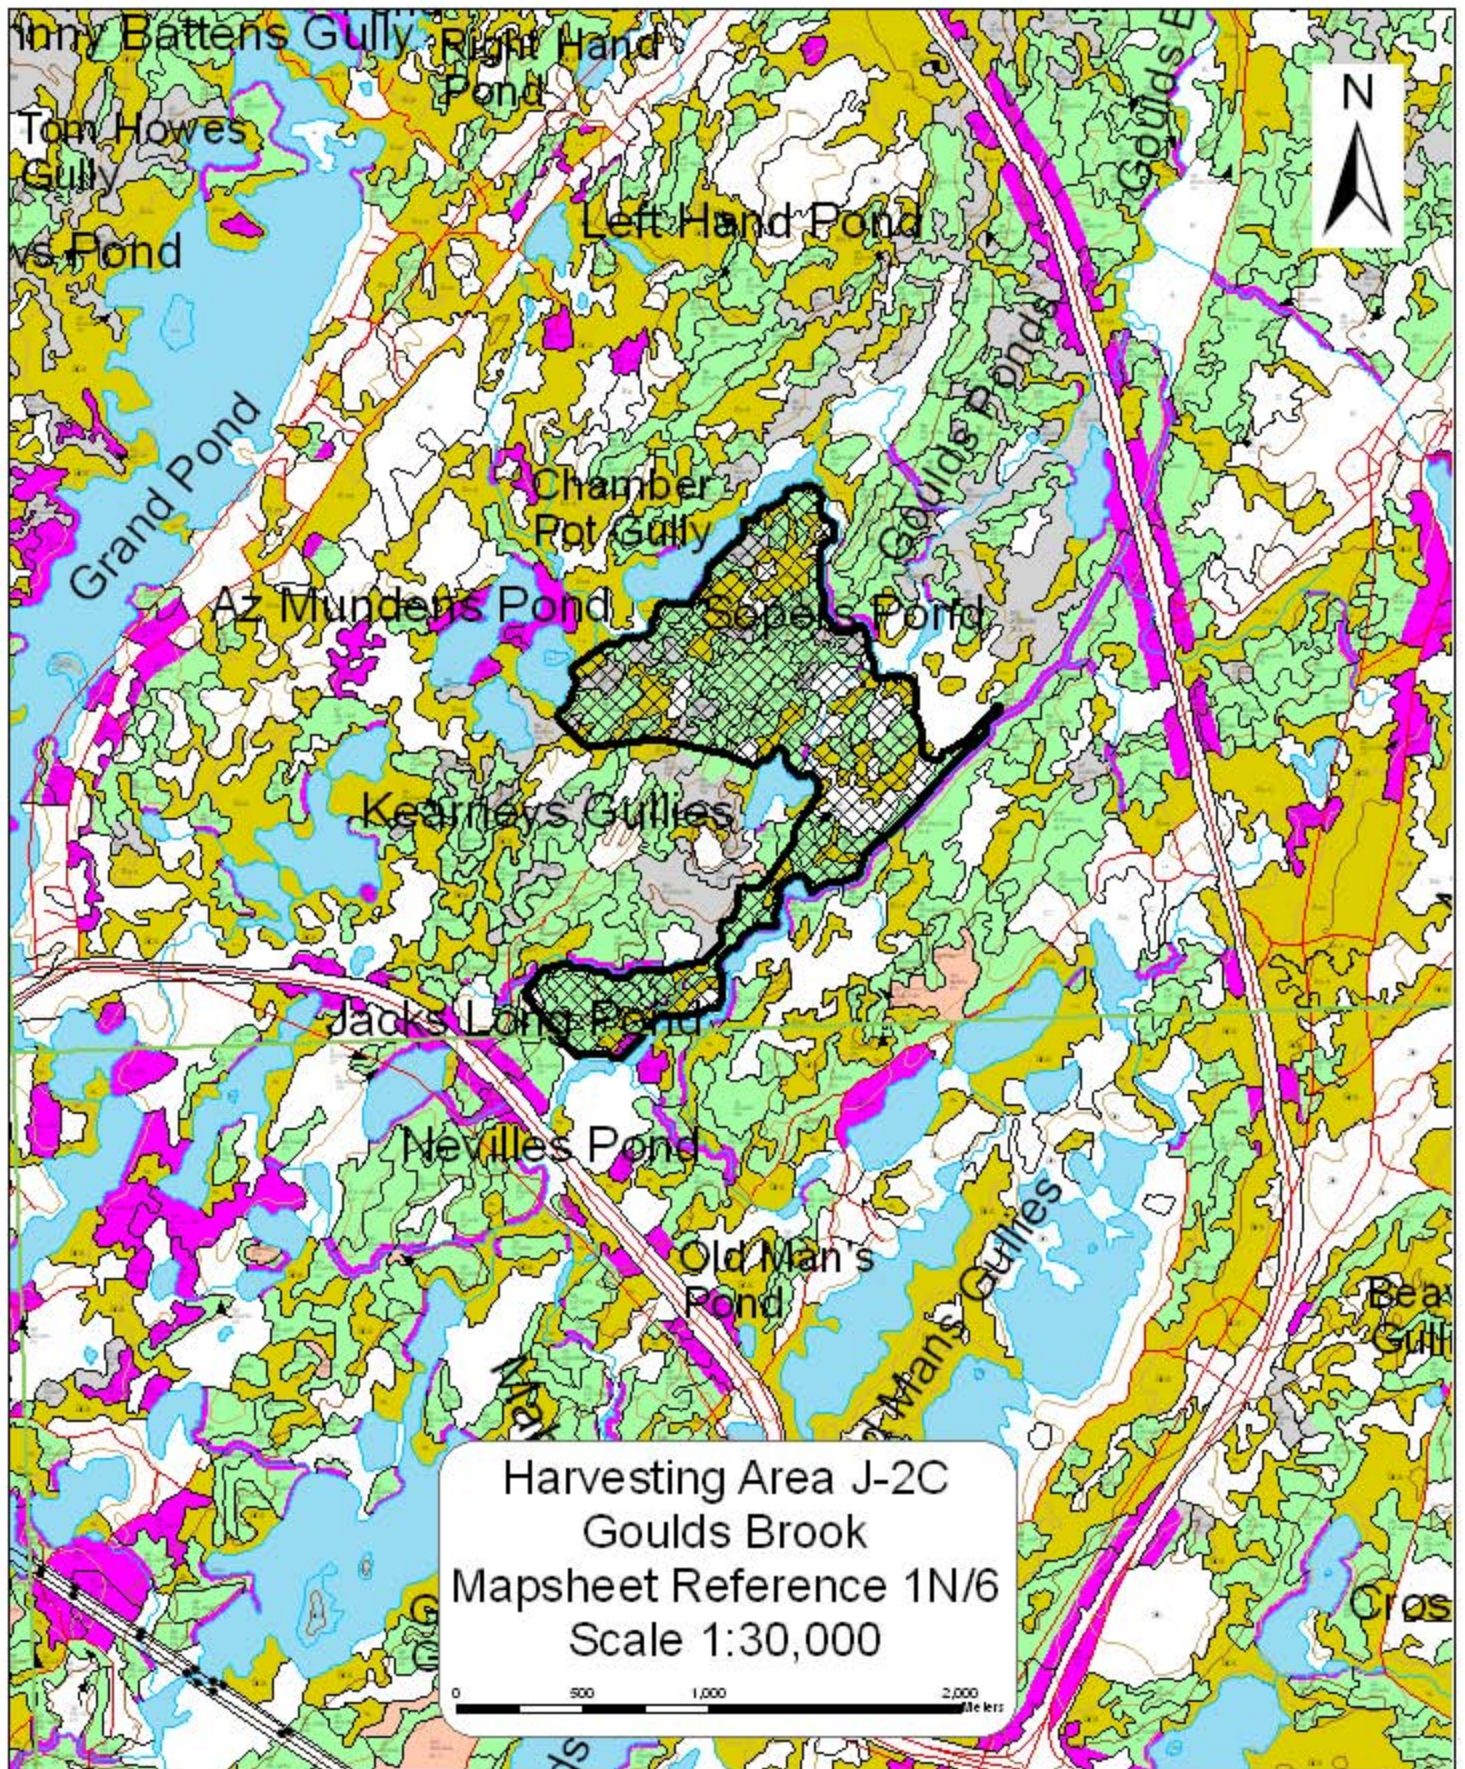

Harvesting Area B-4C  
Bad Pond  
Mapsheet Reference 1N/6-1N/3  
Scale 1:30,000

Harvesting Area I-7C  
Island Pond Ridge  
Mapsheet Reference 1N/11  
Scale 1:30,000

Harvesting Area B-6C  
Mosquito Pond  
Mapsheet Reference 1N/3  
Scale 1:30,000

Harvesting Area B-3C  
Mushroom Gully  
Mapsheet Reference 1N/6  
Scale 1:30,000

Harvesting Area B-7C  
Nine Mile Road  
Mapsheet Reference 1N/4  
Scale 1:30,000

Harvesting Area H-3C  
Northeast Arm  
Mapsheet Reference 1N/4  
Scale 1:30,000

Big  
We  
Po

Harvesting Area K-6C  
Peak Pond  
Mapsheet Reference 1N/5  
Scale 1:30,000

Harvesting Area K-1C  
Rantem Cove  
Mapsheet Reference 1N/12 III  
Scale 1:30,000

Harvesting Area K-8C  
Second Island Pond East  
Mapsheet Reference 1N/5  
Scale 1:30,000

Harvesting Area H-1C  
Warren's Pond  
Mapsheet Reference 1N/5  
Scale 1:30,000