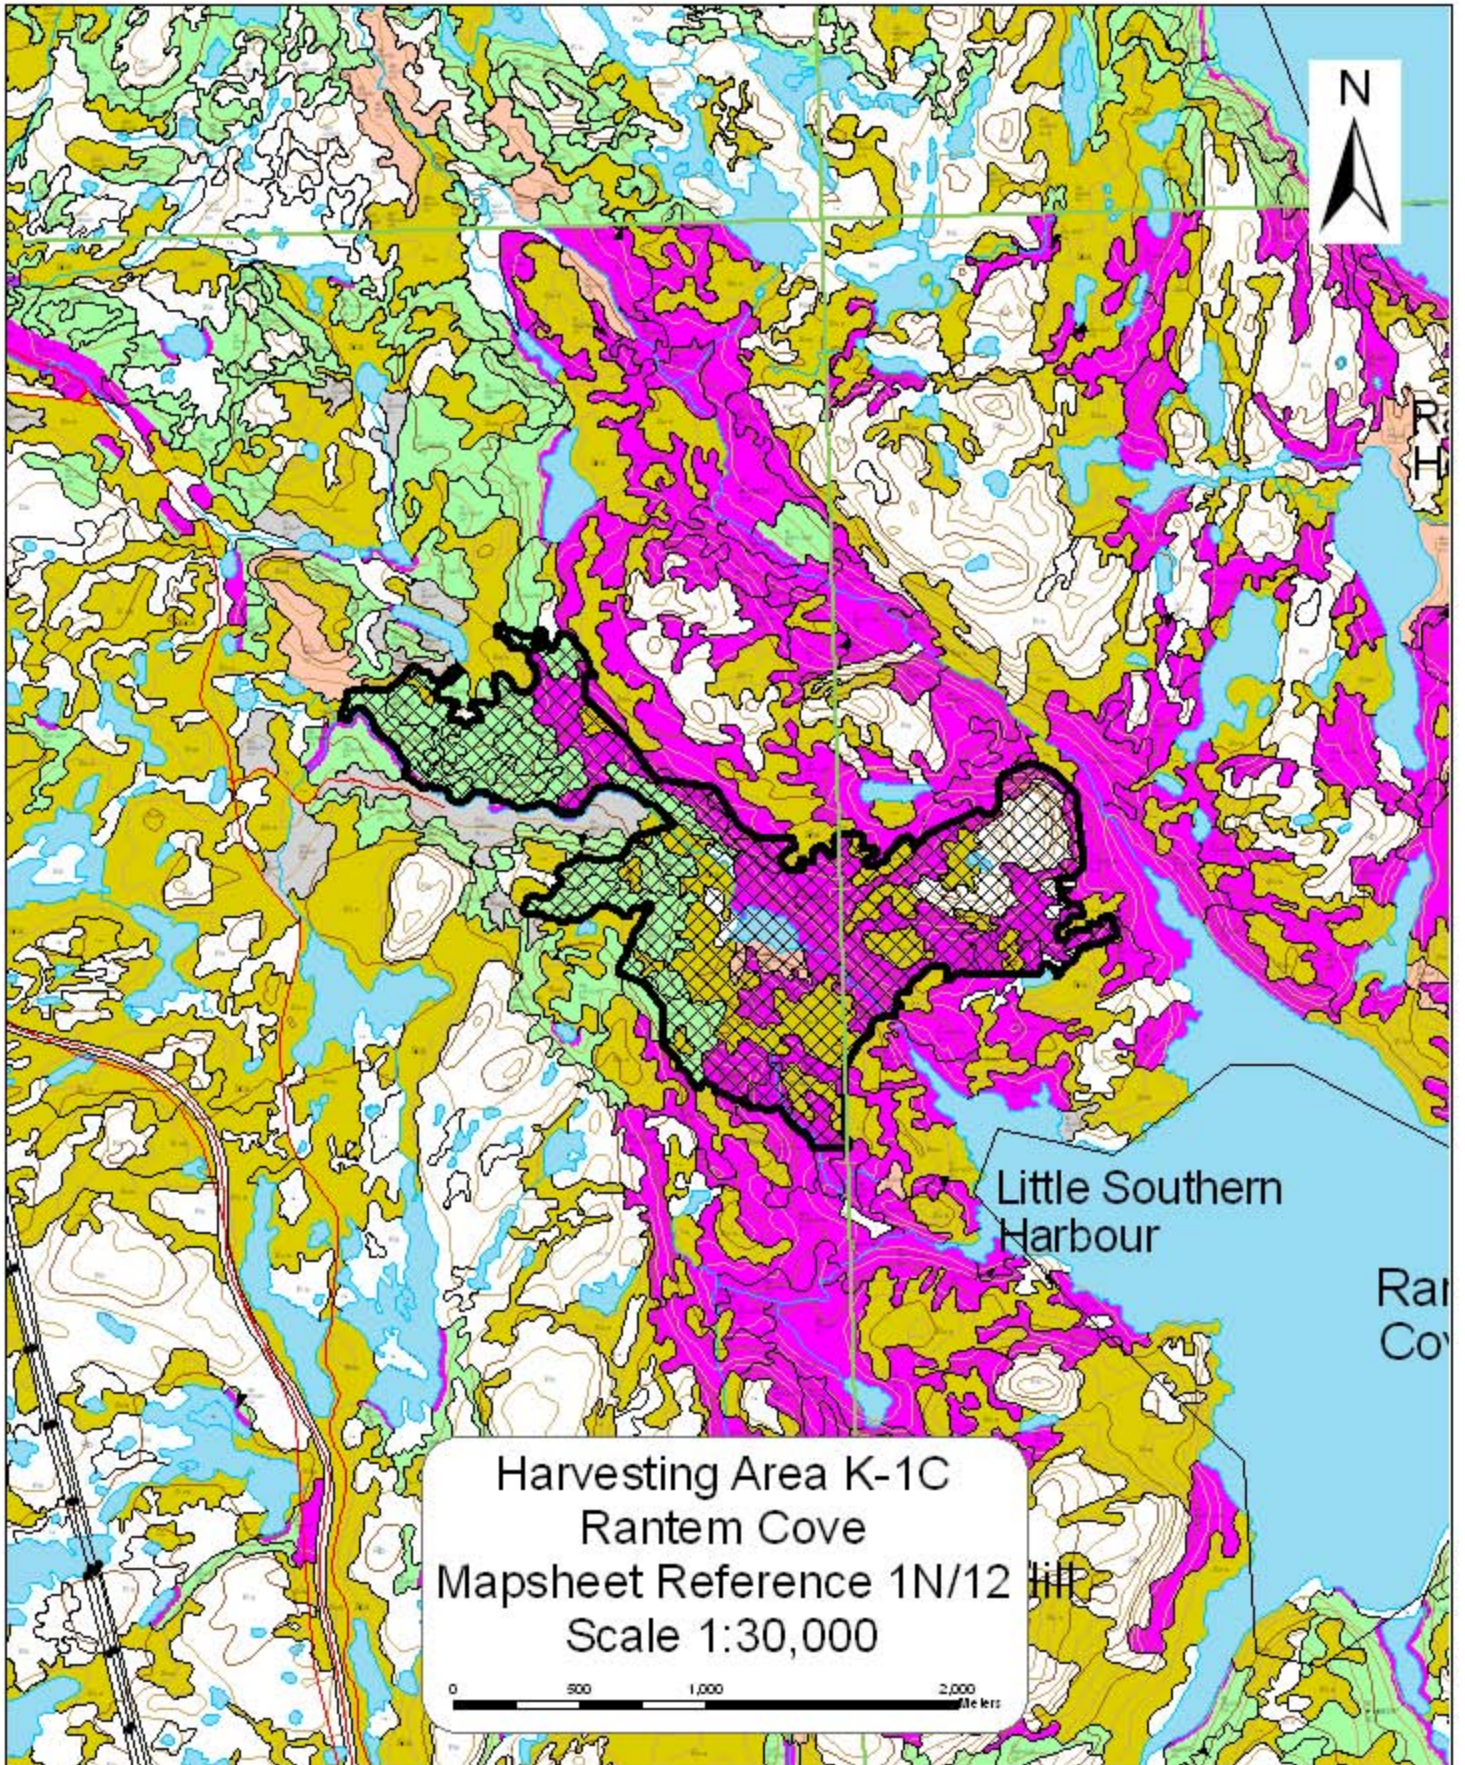

Harvesting Area B-4C  
Bad Pond  
Mapsheet Reference 1N/6-1N/3  
Scale 1:30,000

Harvesting Area I-7C  
Island Pond Ridge  
Mapsheet Reference 1N/11  
Scale 1:30,000

Harvesting Area B-6C  
Mosquito Pond  
Mapsheet Reference 1N/3  
Scale 1:30,000

Big  
We  
Po

Harvesting Area K-6C  
Peak Pond  
Mapsheet Reference 1N/5  
Scale 1:30,000

Harvesting Area K-1C  
Rantem Cove  
Mapsheet Reference 1N/12 III  
Scale 1:30,000

Harvesting Area K-8C  
Second Island Pond East  
Mapsheet Reference 1N/5  
Scale 1:30,000

Harvesting Area H-1C  
Warren's Pond  
Mapsheet Reference 1N/5  
Scale 1:30,000