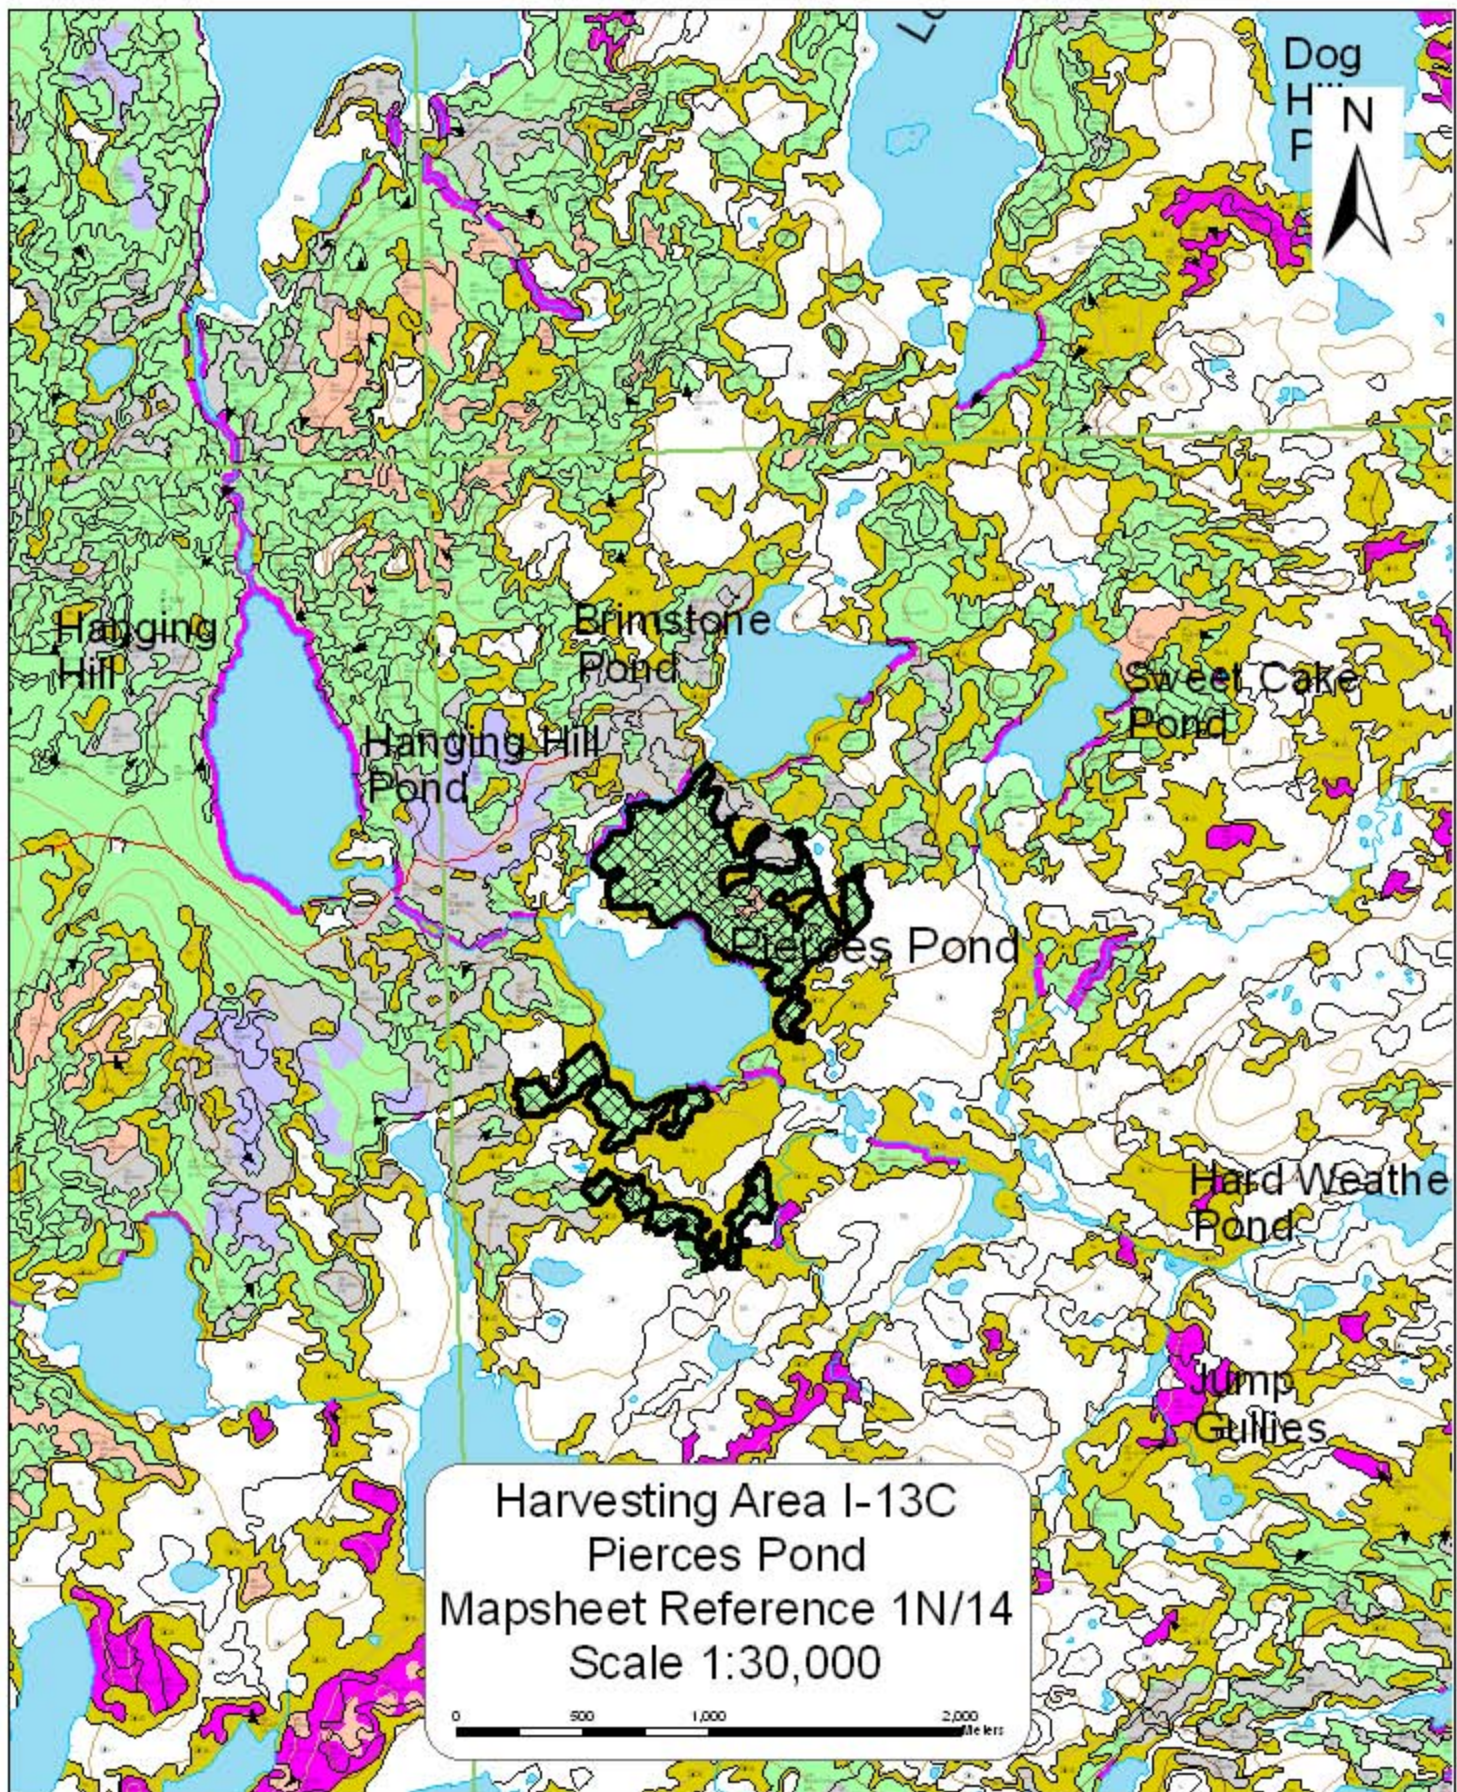

Harvesting Area B-4C  
Bad Pond  
Mapsheet Reference 1N/6-1N/3  
Scale 1:30,000

Harvesting Area I-7C  
Island Pond Ridge  
Mapsheet Reference 1N/11  
Scale 1:30,000

Harvesting Area B-6C  
Mosquito Pond  
Mapsheet Reference 1N/3  
Scale 1:30,000

Big  
We  
Po

Harvesting Area K-6C  
Peak Pond  
Mapsheet Reference 1N/5  
Scale 1:30,000

Harvesting Area K-1C  
Rantem Cove  
Mapsheet Reference 1N/12 III  
Scale 1:30,000

Harvesting Area K-8C  
Second Island Pond East  
Mapsheet Reference 1N/5  
Scale 1:30,000

Harvesting Area H-1C  
Warren's Pond  
Mapsheet Reference 1N/5  
Scale 1:30,000