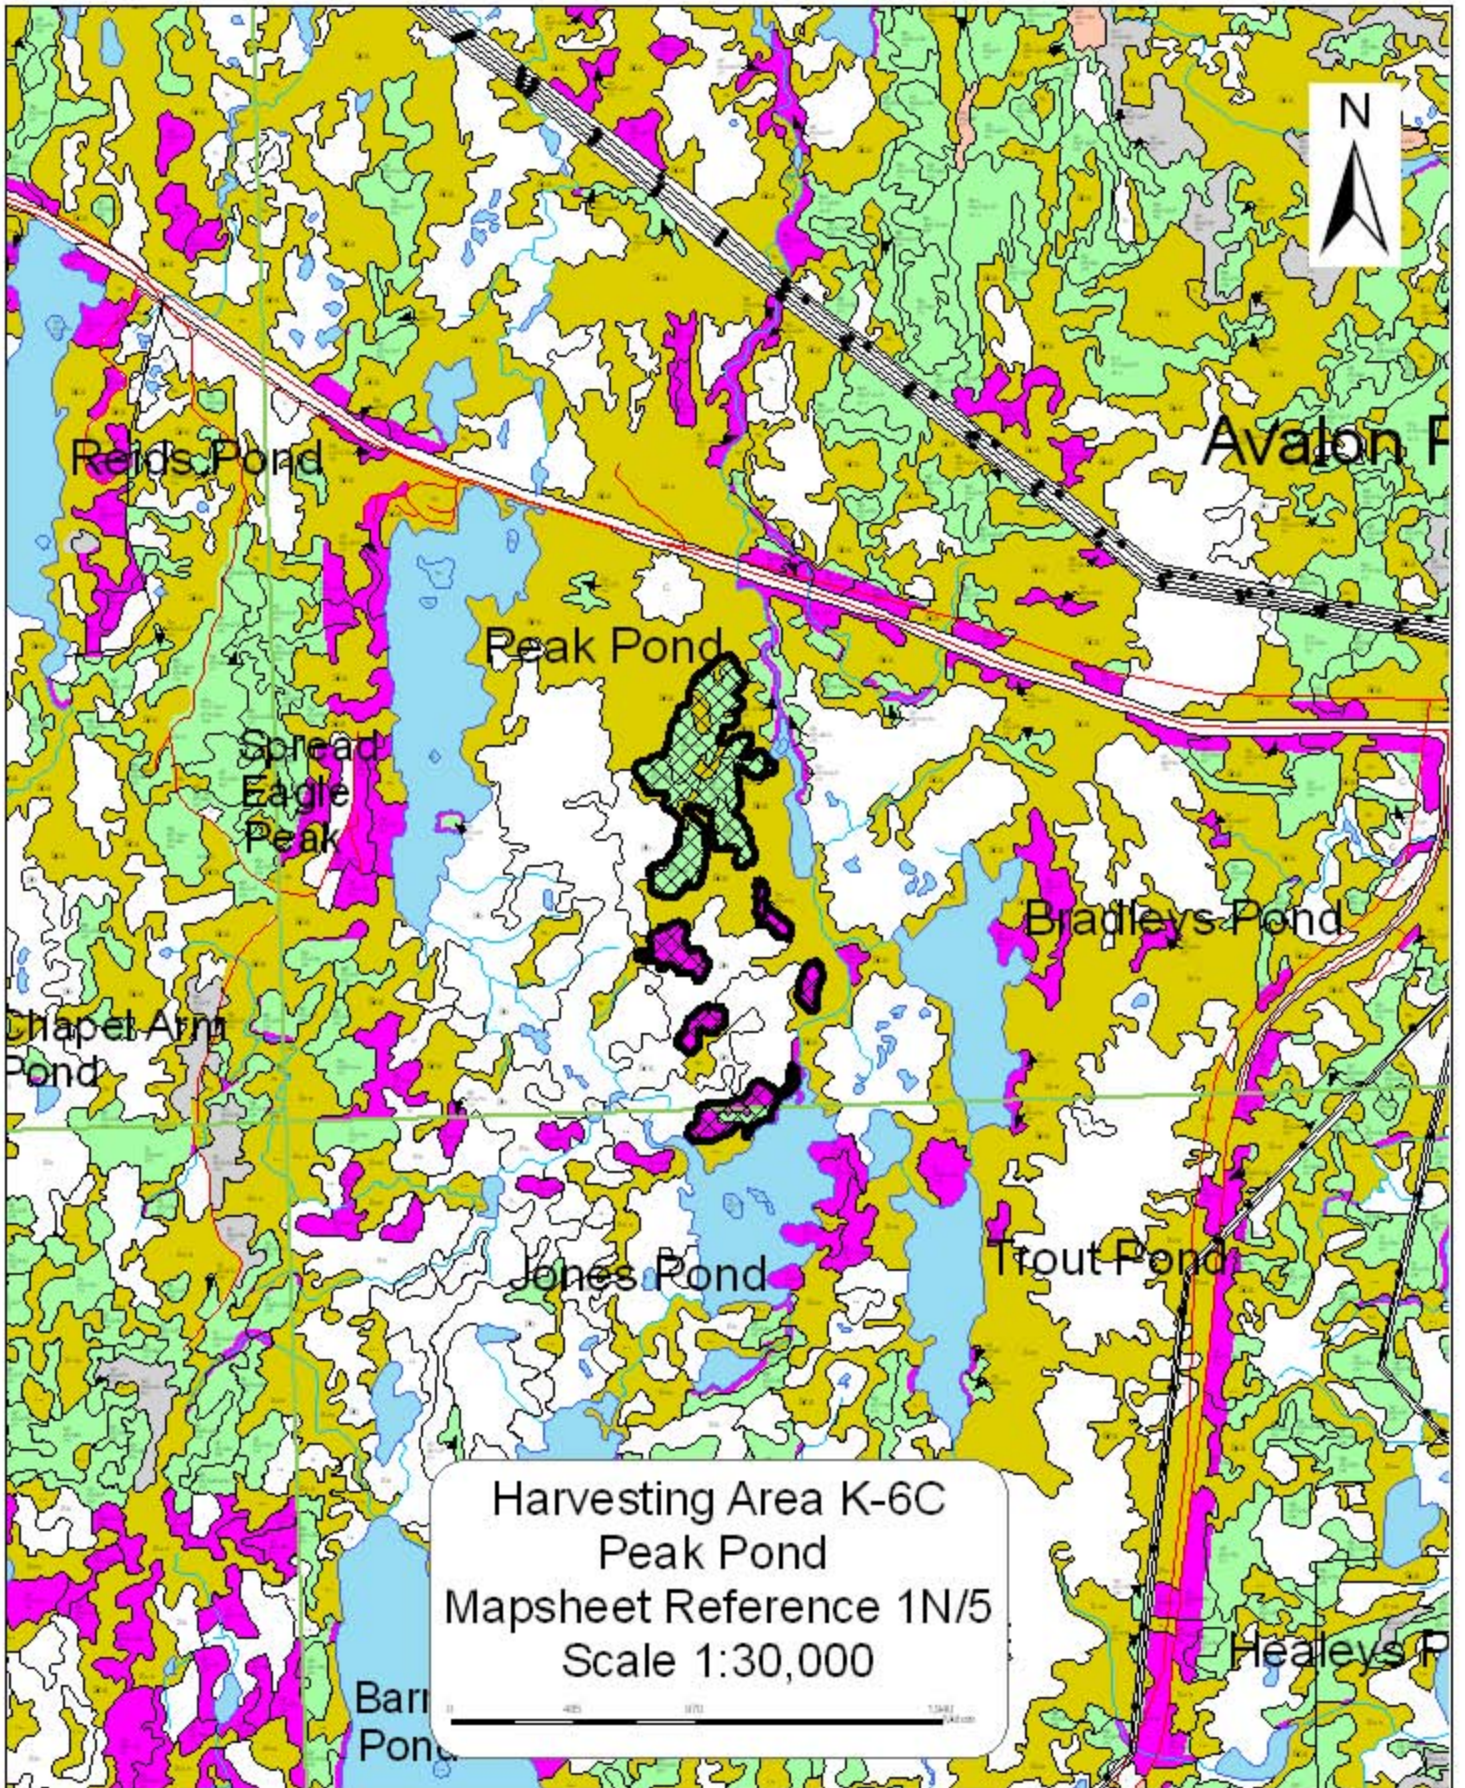

Harvesting Area B-4C  
Bad Pond  
Mapsheet Reference 1N/6-1N/3  
Scale 1:30,000

Harvesting Area I-7C  
Island Pond Ridge  
Mapsheet Reference 1N/11  
Scale 1:30,000

Harvesting Area B-6C  
Mosquito Pond  
Mapsheet Reference 1N/3  
Scale 1:30,000

Big  
We  
Po

Harvesting Area K-6C  
Peak Pond  
Mapsheet Reference 1N/5  
Scale 1:30,000

Harvesting Area K-1C  
Rantem Cove  
Mapsheet Reference 1N/12 III  
Scale 1:30,000

Harvesting Area K-8C  
Second Island Pond East  
Mapsheet Reference 1N/5  
Scale 1:30,000

Harvesting Area H-1C  
Warren's Pond  
Mapsheet Reference 1N/5  
Scale 1:30,000