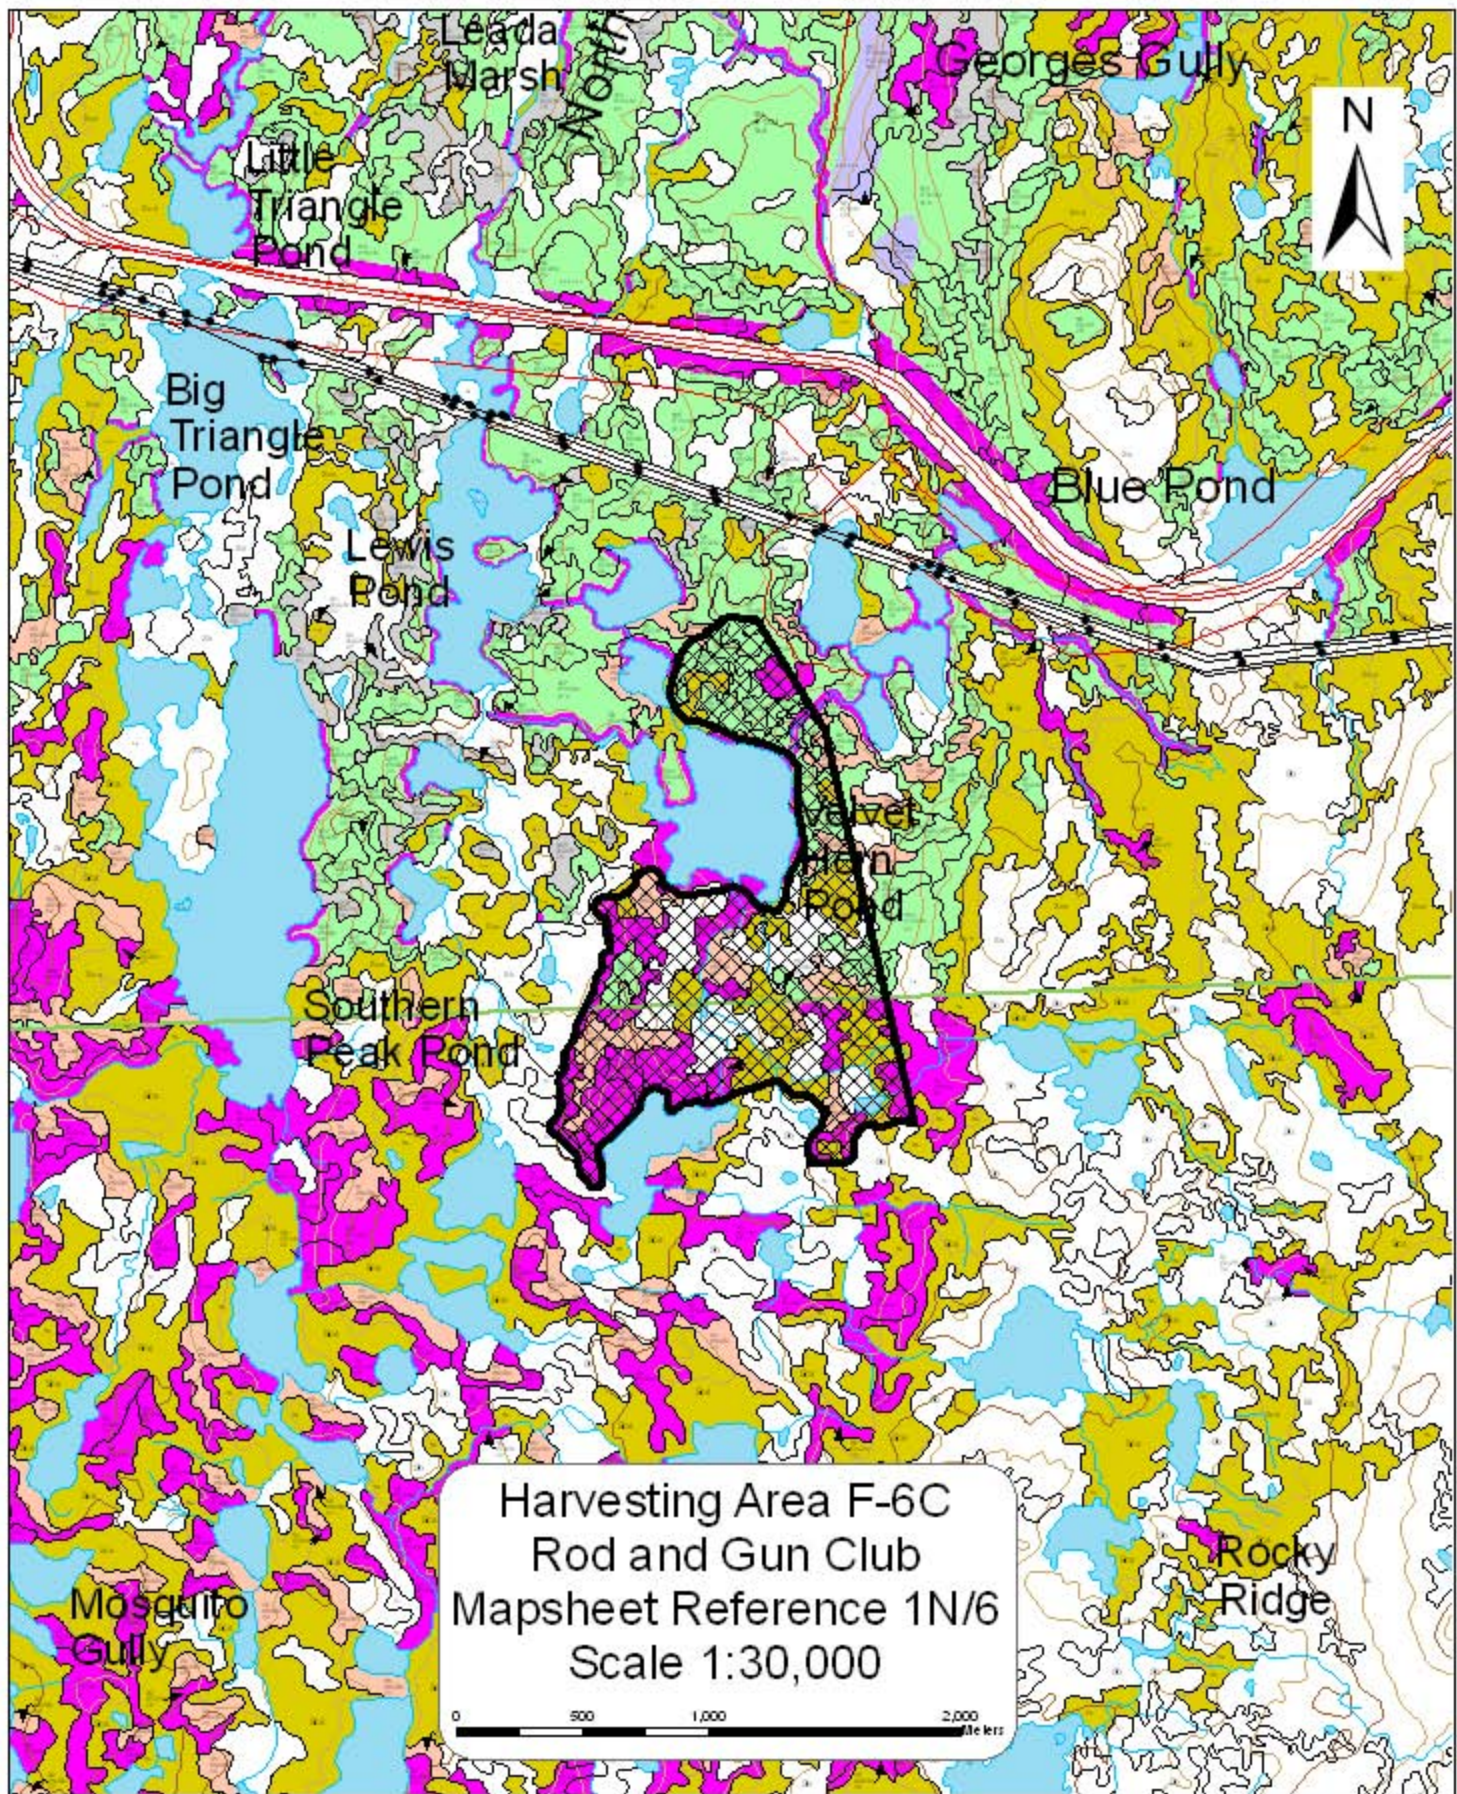

Harvesting Area B-4C  
Bad Pond  
Mapsheet Reference 1N/6-1N/3  
Scale 1:30,000

Harvesting Area I-7C  
Island Pond Ridge  
Mapsheet Reference 1N/11  
Scale 1:30,000

Harvesting Area B-6C  
Mosquito Pond  
Mapsheet Reference 1N/3  
Scale 1:30,000

Big  
We  
Po

Harvesting Area K-6C  
Peak Pond  
Mapsheet Reference 1N/5  
Scale 1:30,000

Harvesting Area K-1C  
Rantem Cove  
Mapsheet Reference 1N/12 III  
Scale 1:30,000

Harvesting Area K-8C  
Second Island Pond East  
Mapsheet Reference 1N/5  
Scale 1:30,000

Harvesting Area H-1C  
Warren's Pond  
Mapsheet Reference 1N/5  
Scale 1:30,000