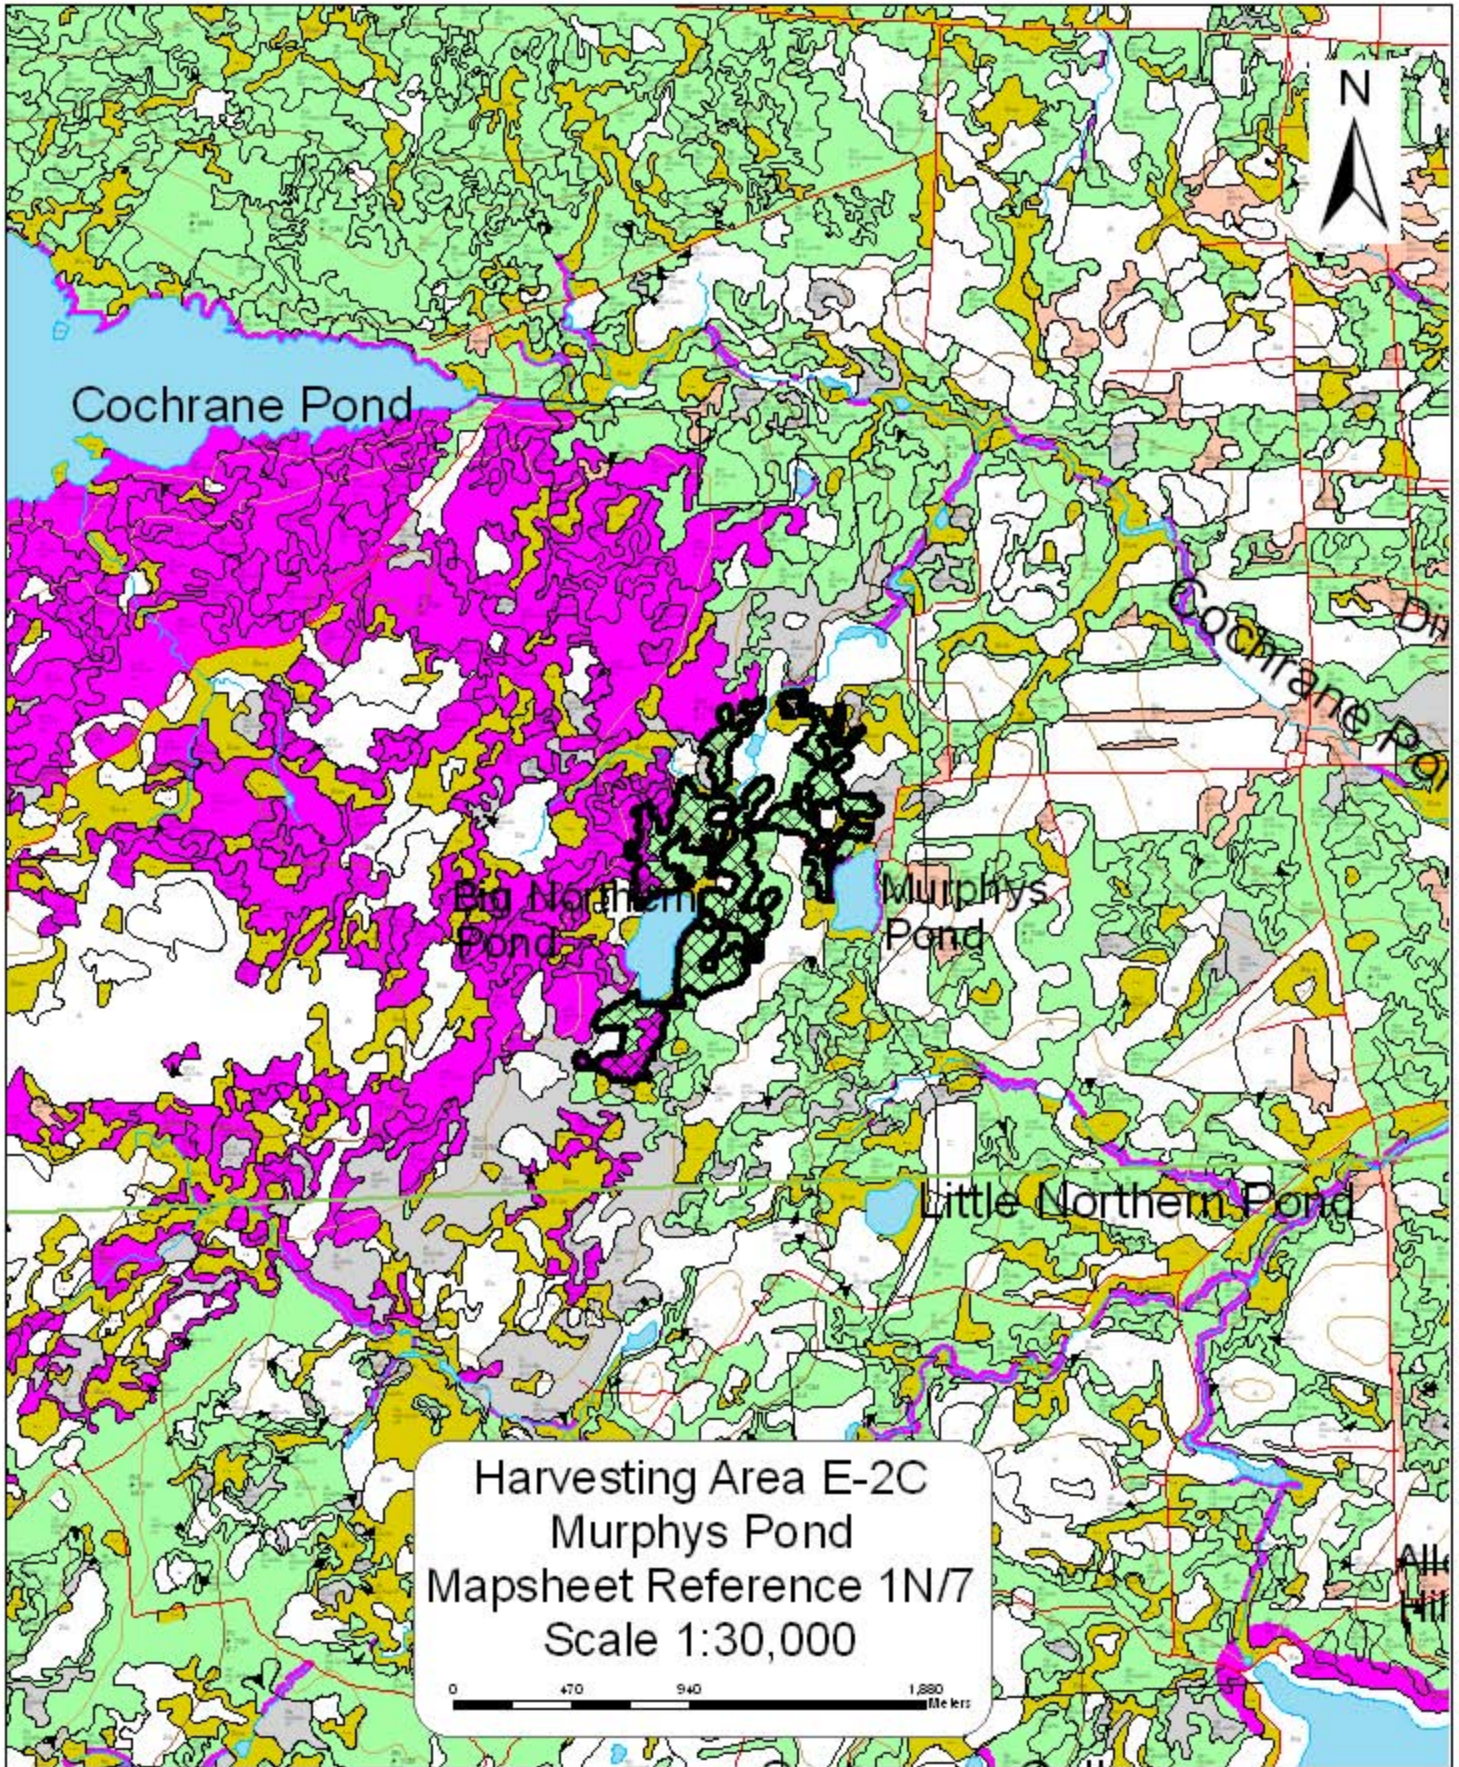

Harvesting Area B-4C  
Bad Pond  
Mapsheet Reference 1N/6-1N/3  
Scale 1:30,000

Harvesting Area I-7C  
Island Pond Ridge  
Mapsheet Reference 1N/11  
Scale 1:30,000

Harvesting Area B-6C  
Mosquito Pond  
Mapsheet Reference 1N/3  
Scale 1:30,000

Harvesting Area B-3C  
Mushroom Gully  
Mapsheet Reference 1N/6  
Scale 1:30,000

Harvesting Area B-7C  
Nine Mile Road  
Mapsheet Reference 1N/4  
Scale 1:30,000

Harvesting Area H-3C  
Northeast Arm  
Mapsheet Reference 1N/4  
Scale 1:30,000

Big  
We  
Po

Harvesting Area K-6C  
Peak Pond  
Mapsheet Reference 1N/5  
Scale 1:30,000

Harvesting Area K-1C  
Rantem Cove  
Mapsheet Reference 1N/12 III  
Scale 1:30,000

Harvesting Area K-8C  
Second Island Pond East  
Mapsheet Reference 1N/5  
Scale 1:30,000

Harvesting Area H-1C  
Warren's Pond  
Mapsheet Reference 1N/5  
Scale 1:30,000