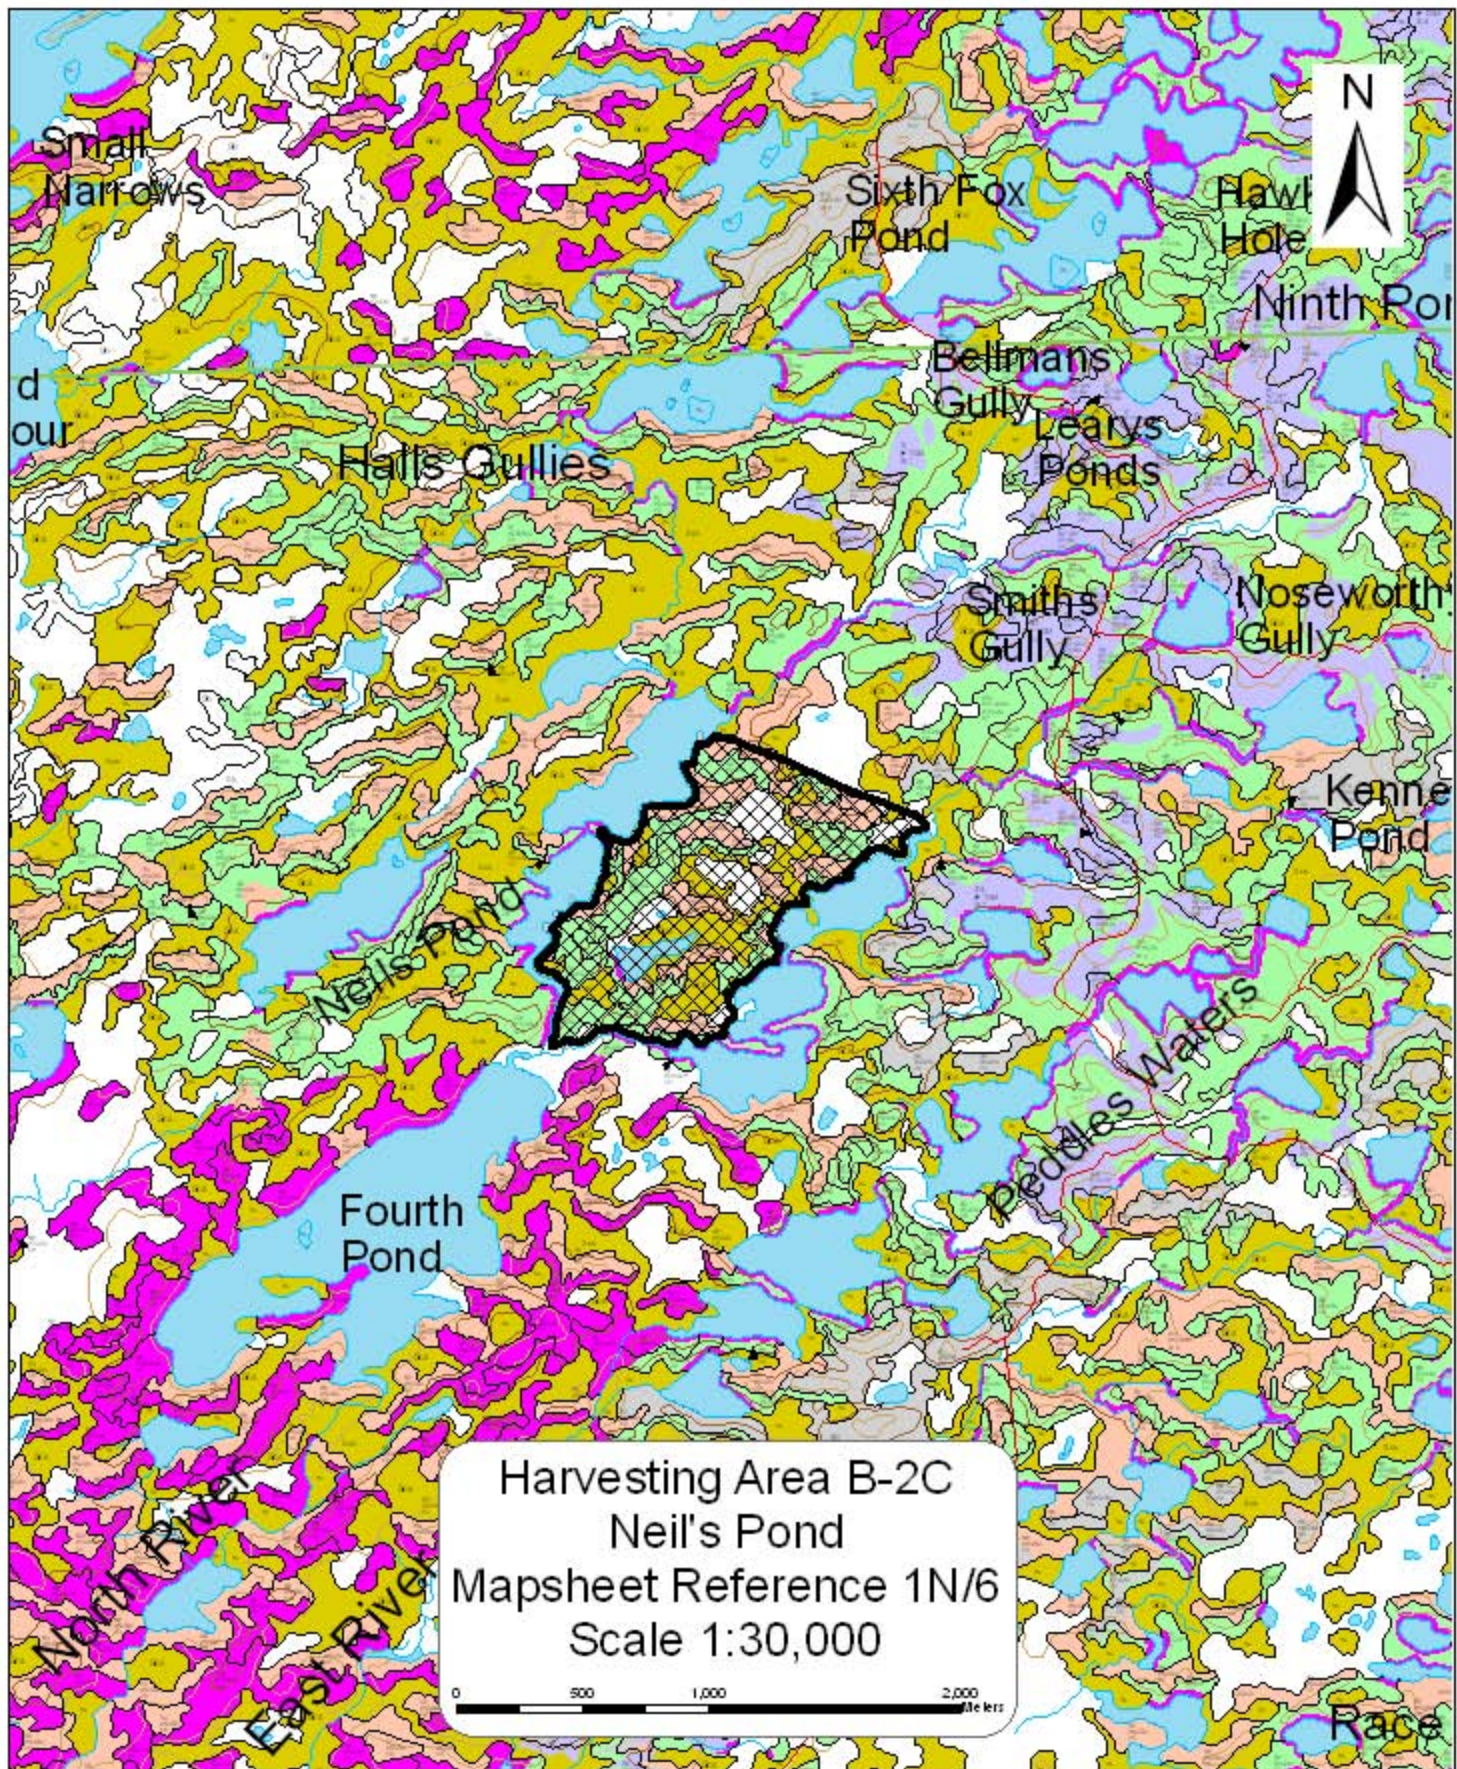

Harvesting Area B-4C  
Bad Pond  
Mapsheet Reference 1N/6-1N/3  
Scale 1:30,000

Harvesting Area I-7C  
Island Pond Ridge  
Mapsheet Reference 1N/11  
Scale 1:30,000

Harvesting Area B-6C  
Mosquito Pond  
Mapsheet Reference 1N/3  
Scale 1:30,000

Harvesting Area B-3C  
Mushroom Gully  
Mapsheet Reference 1N/6  
Scale 1:30,000

Harvesting Area B-7C  
Nine Mile Road  
Mapsheet Reference 1N/4  
Scale 1:30,000

Harvesting Area H-3C  
Northeast Arm  
Mapsheet Reference 1N/4  
Scale 1:30,000

Big  
We  
Po

Harvesting Area K-6C  
Peak Pond  
Mapsheet Reference 1N/5  
Scale 1:30,000

Harvesting Area K-1C  
Rantem Cove  
Mapsheet Reference 1N/12 III  
Scale 1:30,000

Harvesting Area K-8C  
Second Island Pond East  
Mapsheet Reference 1N/5  
Scale 1:30,000

Harvesting Area H-1C  
Warren's Pond  
Mapsheet Reference 1N/5  
Scale 1:30,000