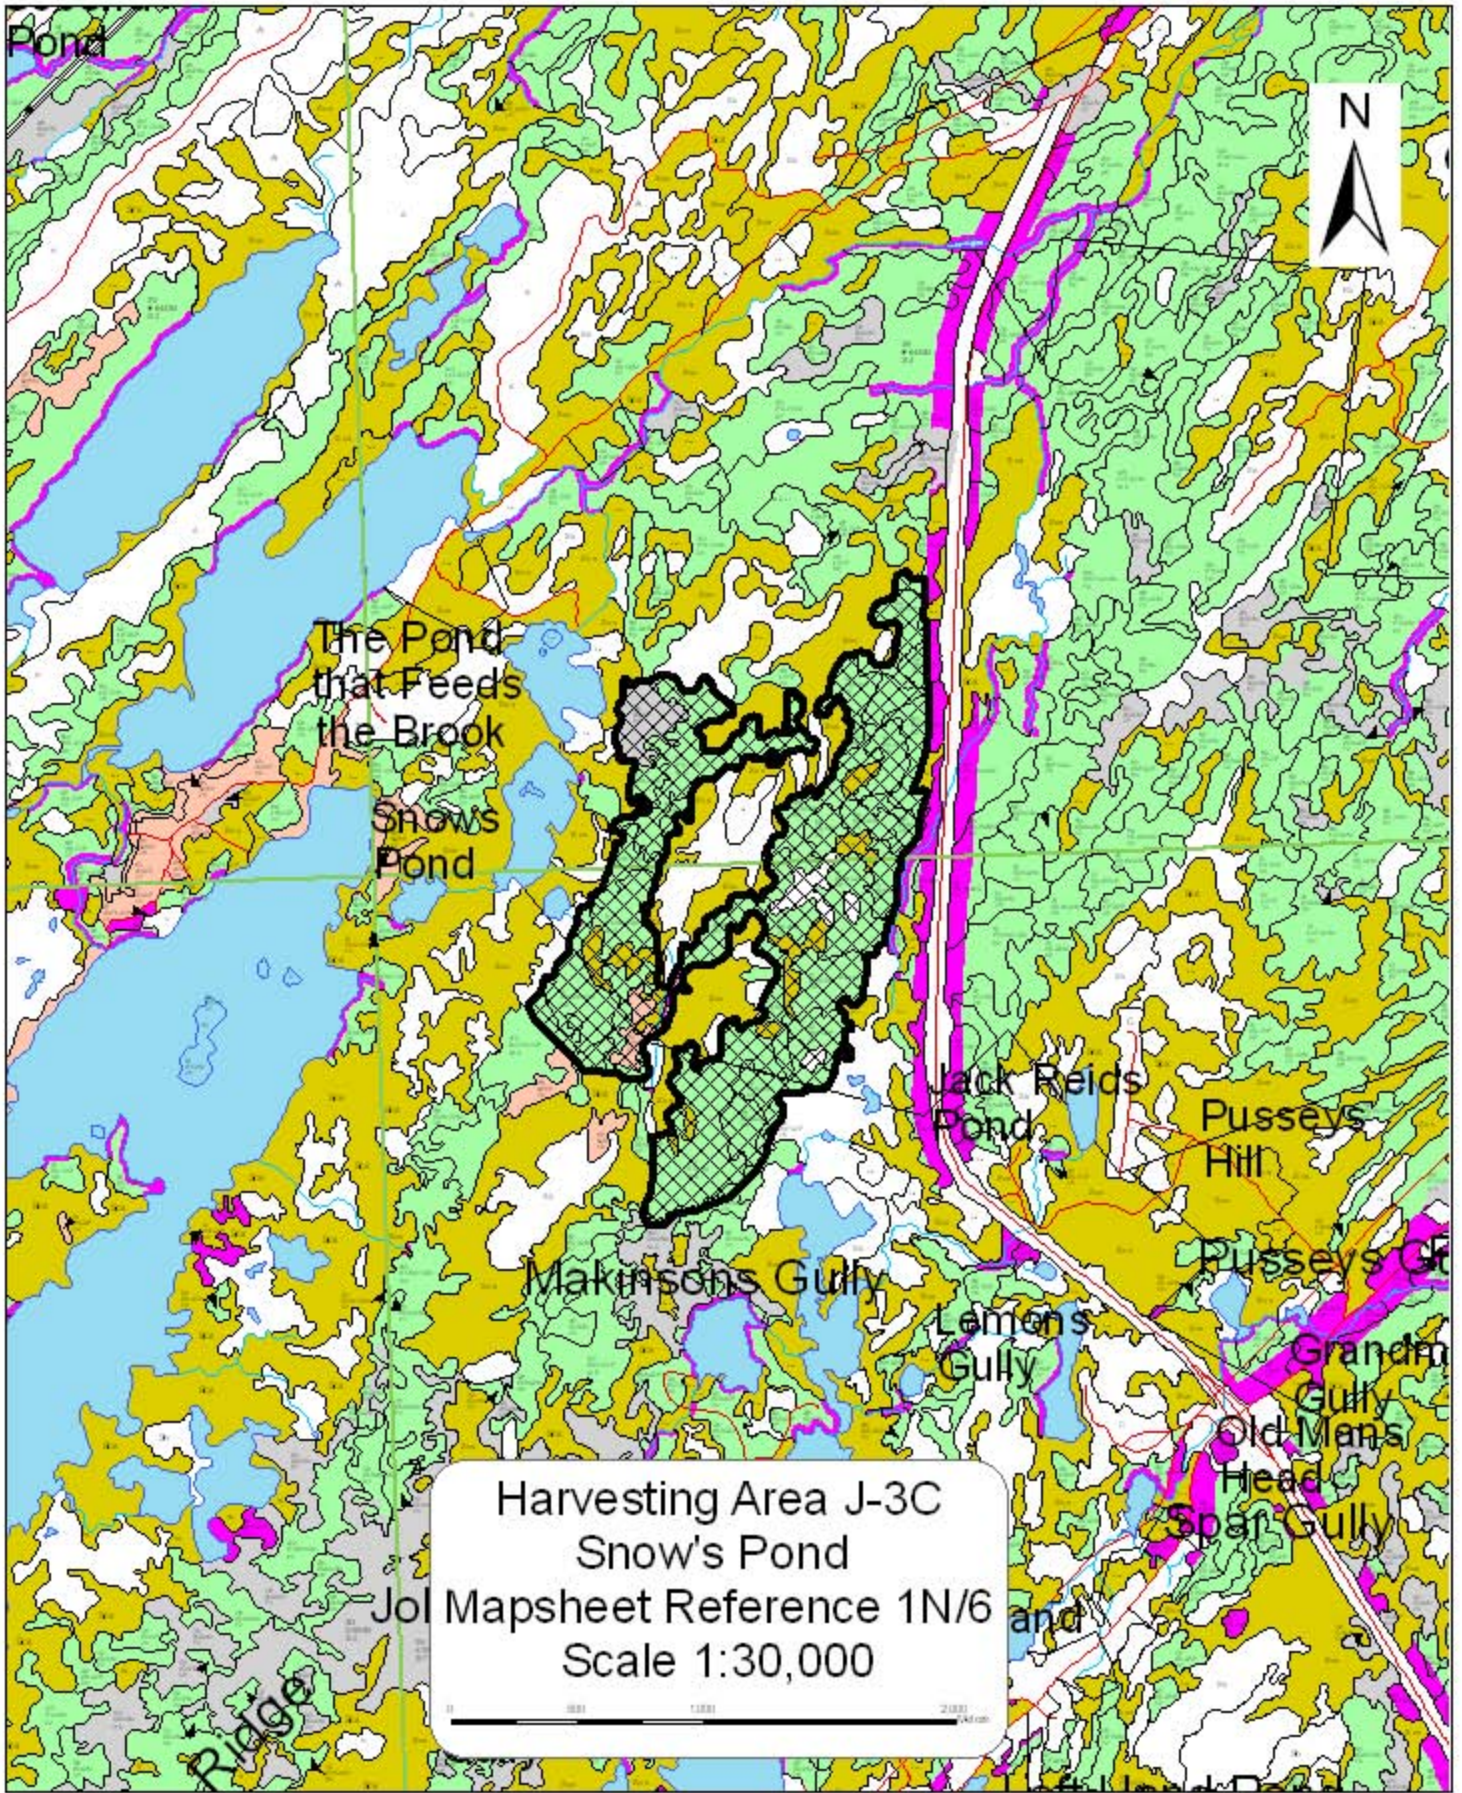

Harvesting Area B-4C  
Bad Pond  
Mapsheet Reference 1N/6-1N/3  
Scale 1:30,000

Harvesting Area I-7C  
Island Pond Ridge  
Mapsheet Reference 1N/11  
Scale 1:30,000

Harvesting Area B-6C  
Mosquito Pond  
Mapsheet Reference 1N/3  
Scale 1:30,000

Big  
We  
Po

Harvesting Area K-6C  
Peak Pond  
Mapsheet Reference 1N/5  
Scale 1:30,000

Harvesting Area K-1C  
Rantem Cove  
Mapsheet Reference 1N/12 III  
Scale 1:30,000

Harvesting Area K-8C  
Second Island Pond East  
Mapsheet Reference 1N/5  
Scale 1:30,000

Harvesting Area H-1C  
Warren's Pond  
Mapsheet Reference 1N/5  
Scale 1:30,000