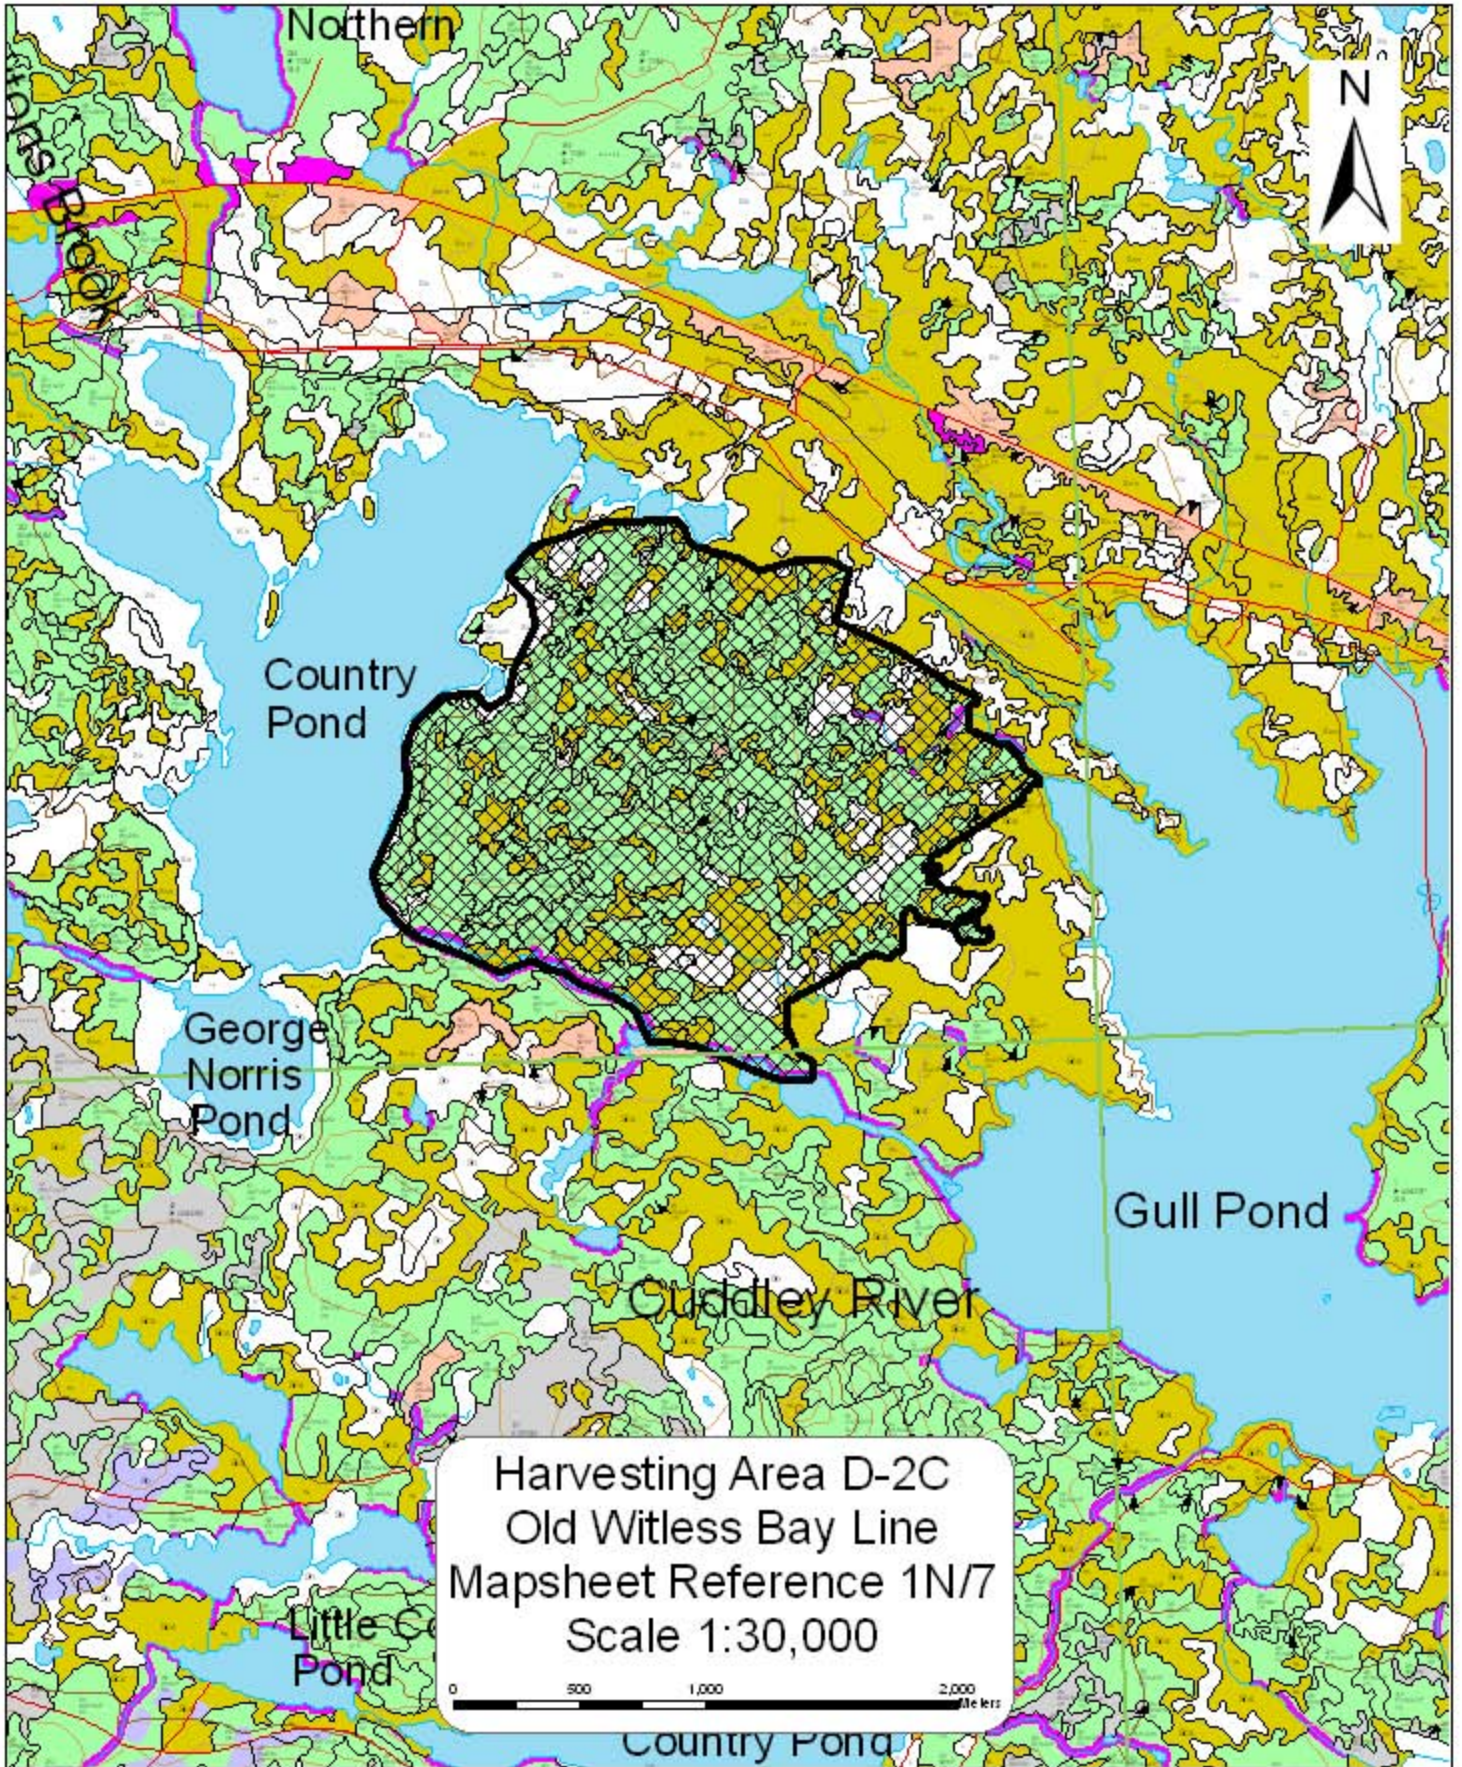

Harvesting Area B-4C  
Bad Pond  
Mapsheet Reference 1N/6-1N/3  
Scale 1:30,000

Harvesting Area I-7C  
Island Pond Ridge  
Mapsheet Reference 1N/11  
Scale 1:30,000

Harvesting Area B-6C  
Mosquito Pond  
Mapsheet Reference 1N/3  
Scale 1:30,000

Harvesting Area B-3C  
Mushroom Gully  
Mapsheet Reference 1N/6  
Scale 1:30,000

Harvesting Area B-7C  
Nine Mile Road  
Mapsheet Reference 1N/4  
Scale 1:30,000

Harvesting Area H-3C  
Northeast Arm  
Mapsheet Reference 1N/4  
Scale 1:30,000

Big  
We  
Po

Harvesting Area K-6C  
Peak Pond  
Mapsheet Reference 1N/5  
Scale 1:30,000

Harvesting Area K-1C  
Rantem Cove  
Mapsheet Reference 1N/12 III  
Scale 1:30,000

Harvesting Area K-8C  
Second Island Pond East  
Mapsheet Reference 1N/5  
Scale 1:30,000

Harvesting Area H-1C  
Warren's Pond  
Mapsheet Reference 1N/5  
Scale 1:30,000