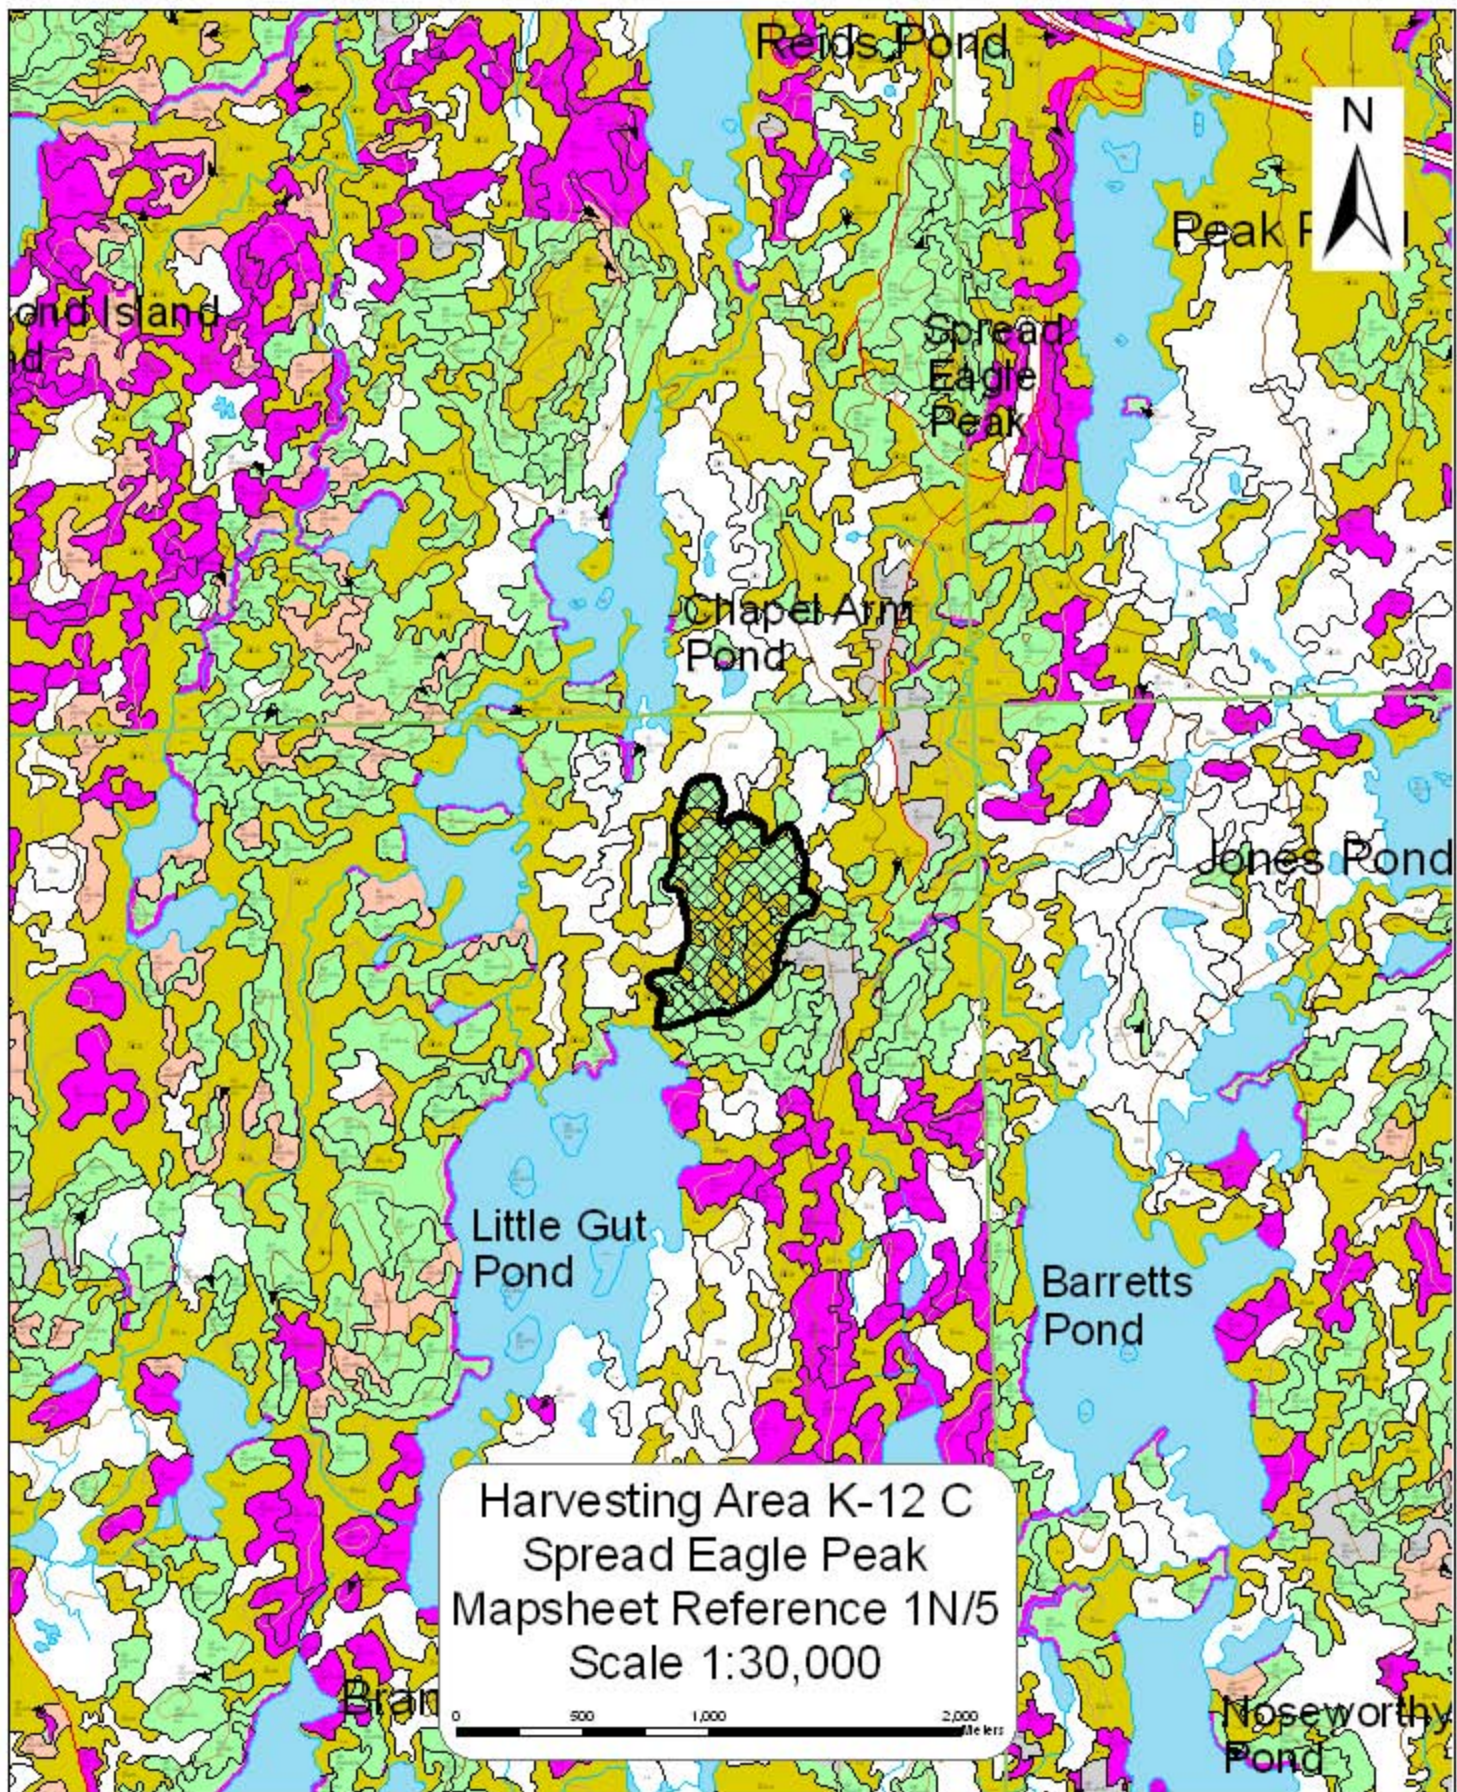

Harvesting Area B-4C  
Bad Pond  
Mapsheet Reference 1N/6-1N/3  
Scale 1:30,000

Harvesting Area I-7C  
Island Pond Ridge  
Mapsheet Reference 1N/11  
Scale 1:30,000

Harvesting Area B-6C  
Mosquito Pond  
Mapsheet Reference 1N/3  
Scale 1:30,000

Big  
We  
Po

Harvesting Area K-6C  
Peak Pond  
Mapsheet Reference 1N/5  
Scale 1:30,000

Harvesting Area K-1C  
Rantem Cove  
Mapsheet Reference 1N/12 III  
Scale 1:30,000

Harvesting Area K-8C  
Second Island Pond East  
Mapsheet Reference 1N/5  
Scale 1:30,000

Harvesting Area H-1C  
Warren's Pond  
Mapsheet Reference 1N/5  
Scale 1:30,000