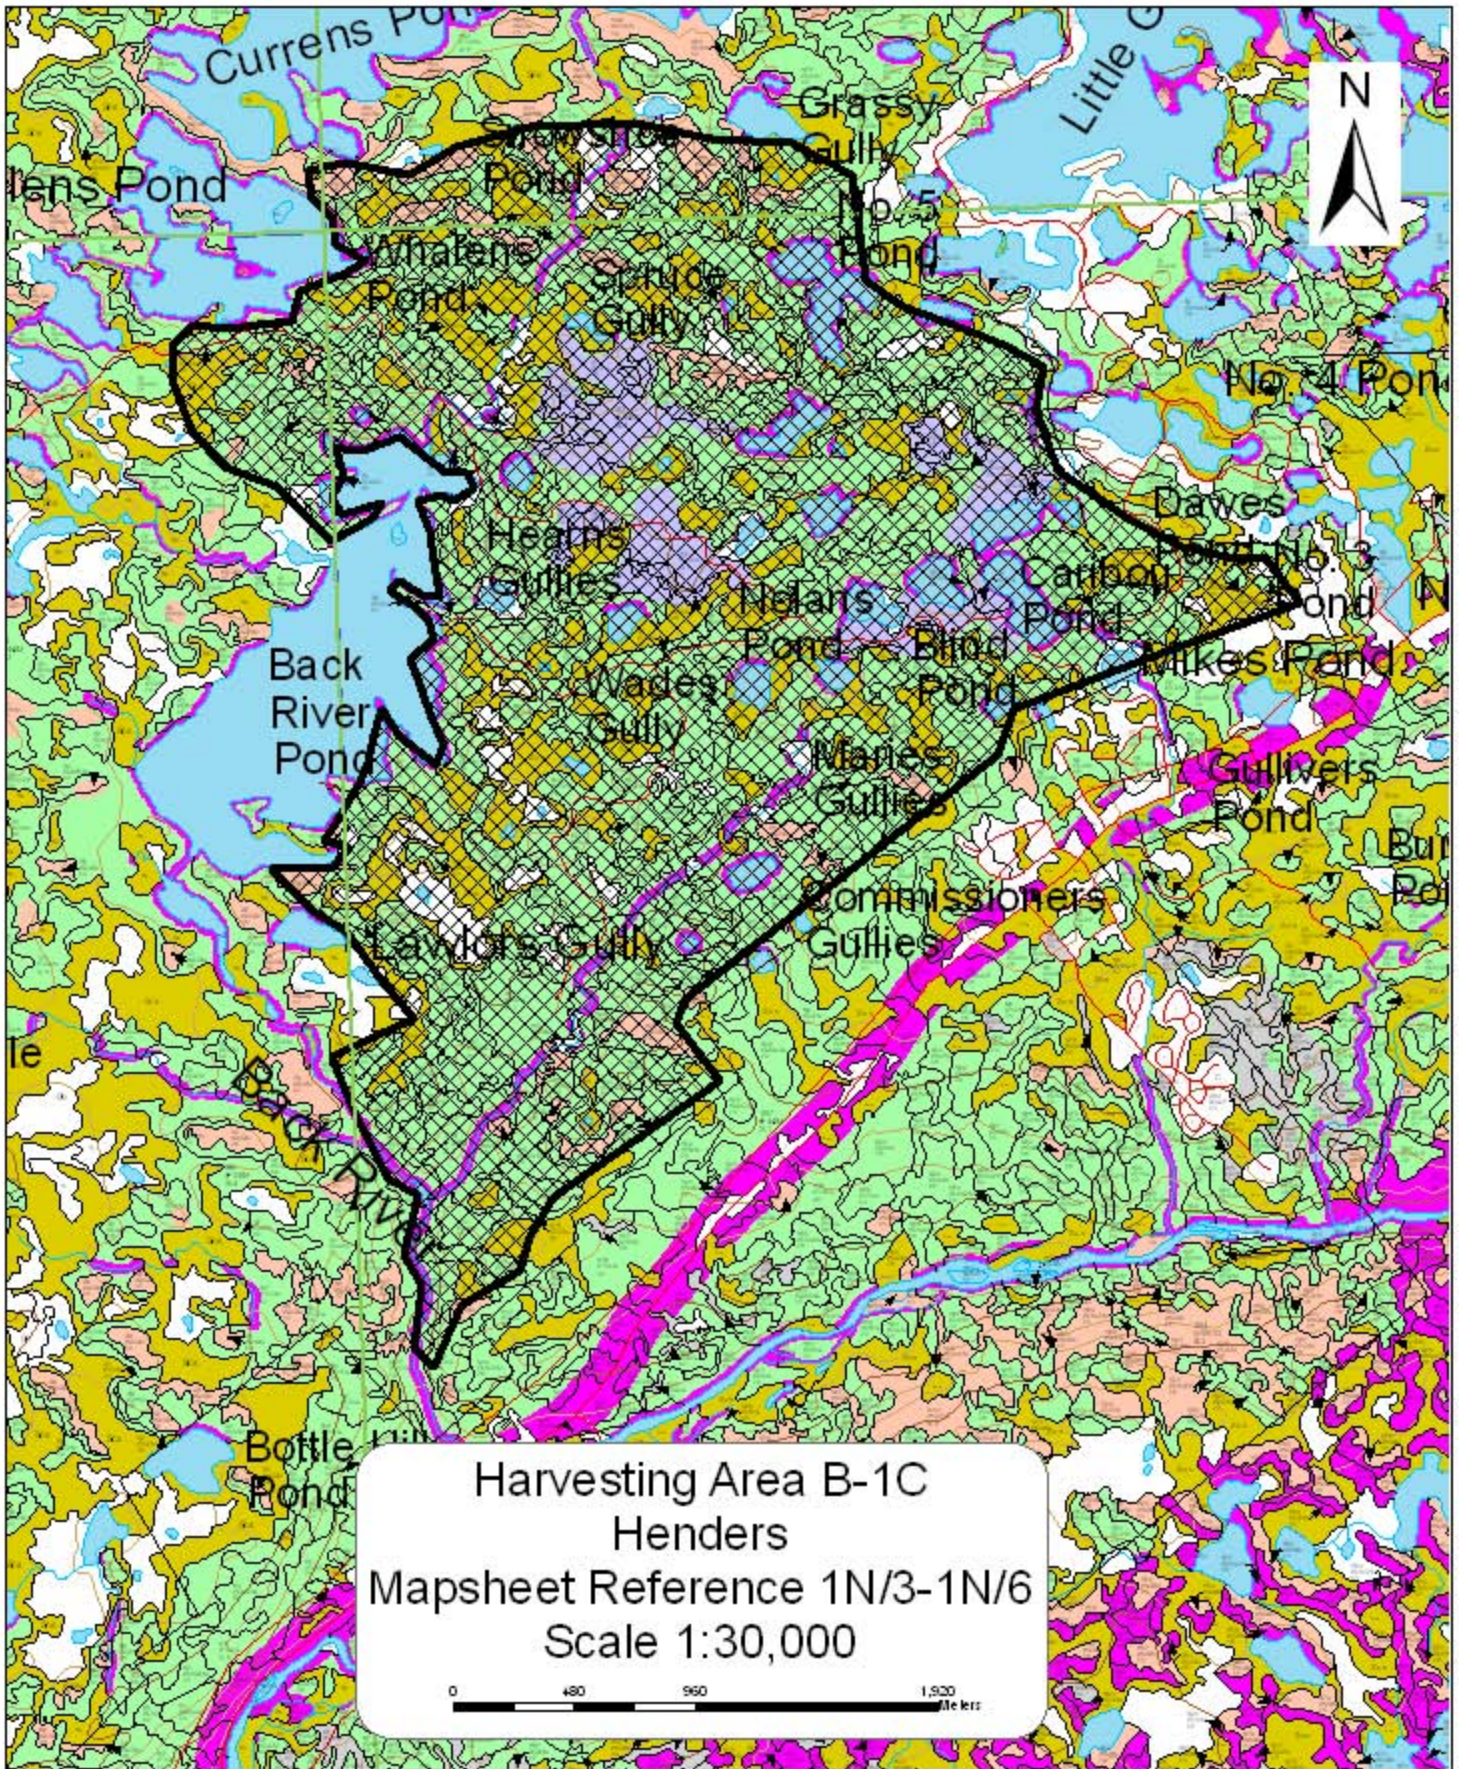

Harvesting Area B-4C  
Bad Pond  
Mapsheet Reference 1N/6-1N/3  
Scale 1:30,000

Harvesting Area I-7C  
Island Pond Ridge  
Mapsheet Reference 1N/11  
Scale 1:30,000

Harvesting Area B-6C  
Mosquito Pond  
Mapsheet Reference 1N/3  
Scale 1:30,000

Harvesting Area B-3C  
Mushroom Gully  
Mapsheet Reference 1N/6  
Scale 1:30,000

Harvesting Area B-7C  
Nine Mile Road  
Mapsheet Reference 1N/4  
Scale 1:30,000

Harvesting Area H-3C  
Northeast Arm  
Mapsheet Reference 1N/4  
Scale 1:30,000

Big  
We  
Po

Harvesting Area K-6C  
Peak Pond  
Mapsheet Reference 1N/5  
Scale 1:30,000

Harvesting Area K-1C  
Rantem Cove  
Mapsheet Reference 1N/12 III  
Scale 1:30,000

Harvesting Area K-8C  
Second Island Pond East  
Mapsheet Reference 1N/5  
Scale 1:30,000

Harvesting Area H-1C  
Warren's Pond  
Mapsheet Reference 1N/5  
Scale 1:30,000