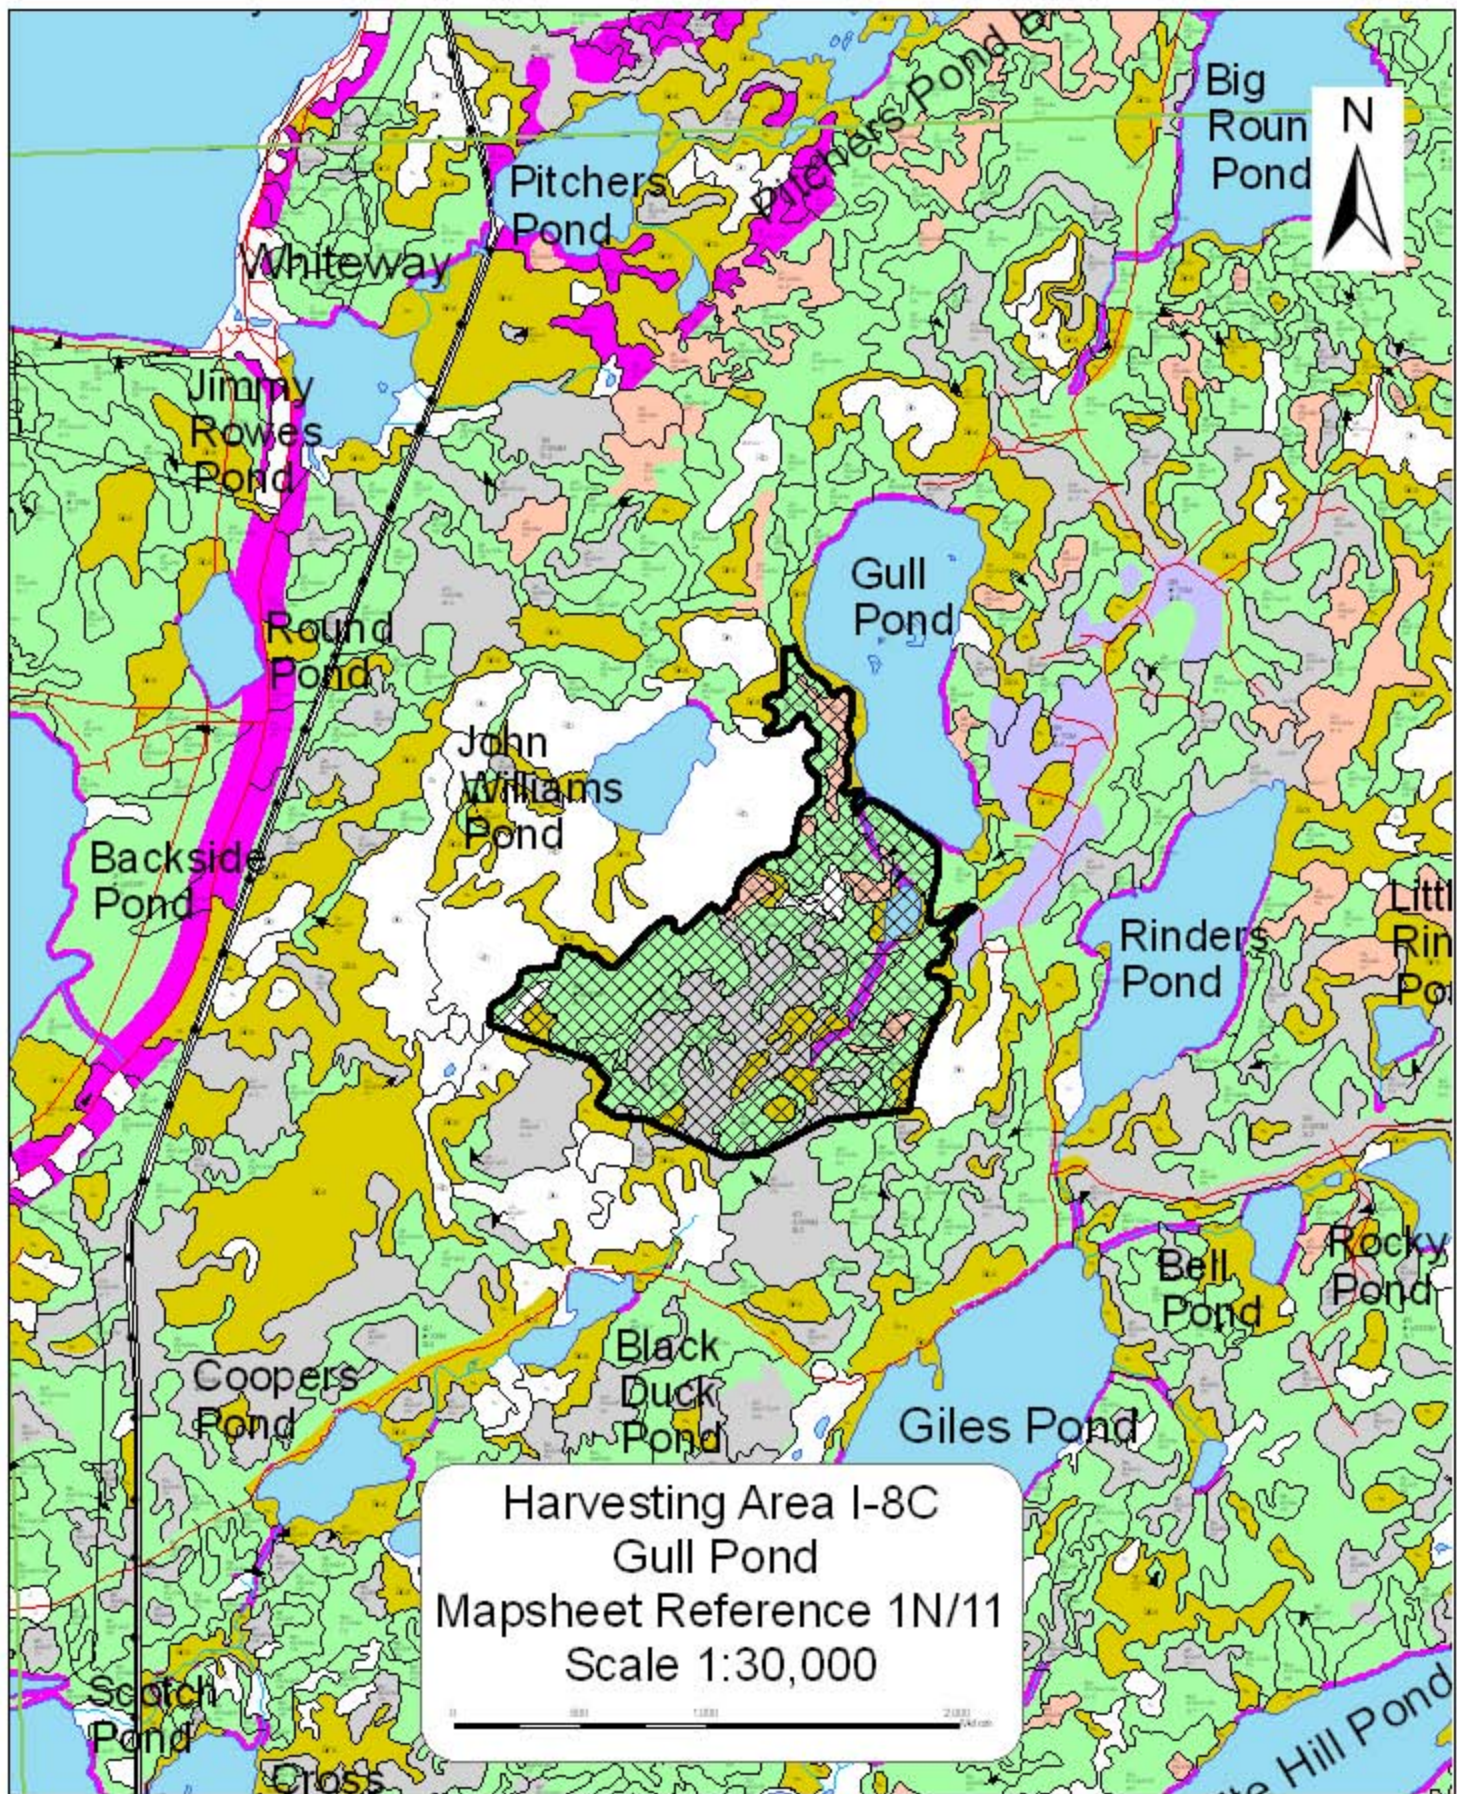

Harvesting Area B-4C  
Bad Pond  
Mapsheet Reference 1N/6-1N/3  
Scale 1:30,000

Harvesting Area I-7C  
Island Pond Ridge  
Mapsheet Reference 1N/11  
Scale 1:30,000

Harvesting Area B-6C  
Mosquito Pond  
Mapsheet Reference 1N/3  
Scale 1:30,000

Harvesting Area B-3C  
Mushroom Gully  
Mapsheet Reference 1N/6  
Scale 1:30,000

Harvesting Area B-7C  
Nine Mile Road  
Mapsheet Reference 1N/4  
Scale 1:30,000

Harvesting Area H-3C  
Northeast Arm  
Mapsheet Reference 1N/4  
Scale 1:30,000

Big  
We  
Po

Harvesting Area K-6C  
Peak Pond  
Mapsheet Reference 1N/5  
Scale 1:30,000

Harvesting Area K-1C  
Rantem Cove  
Mapsheet Reference 1N/12 III  
Scale 1:30,000

Harvesting Area K-8C  
Second Island Pond East  
Mapsheet Reference 1N/5  
Scale 1:30,000

Harvesting Area H-1C  
Warren's Pond  
Mapsheet Reference 1N/5  
Scale 1:30,000