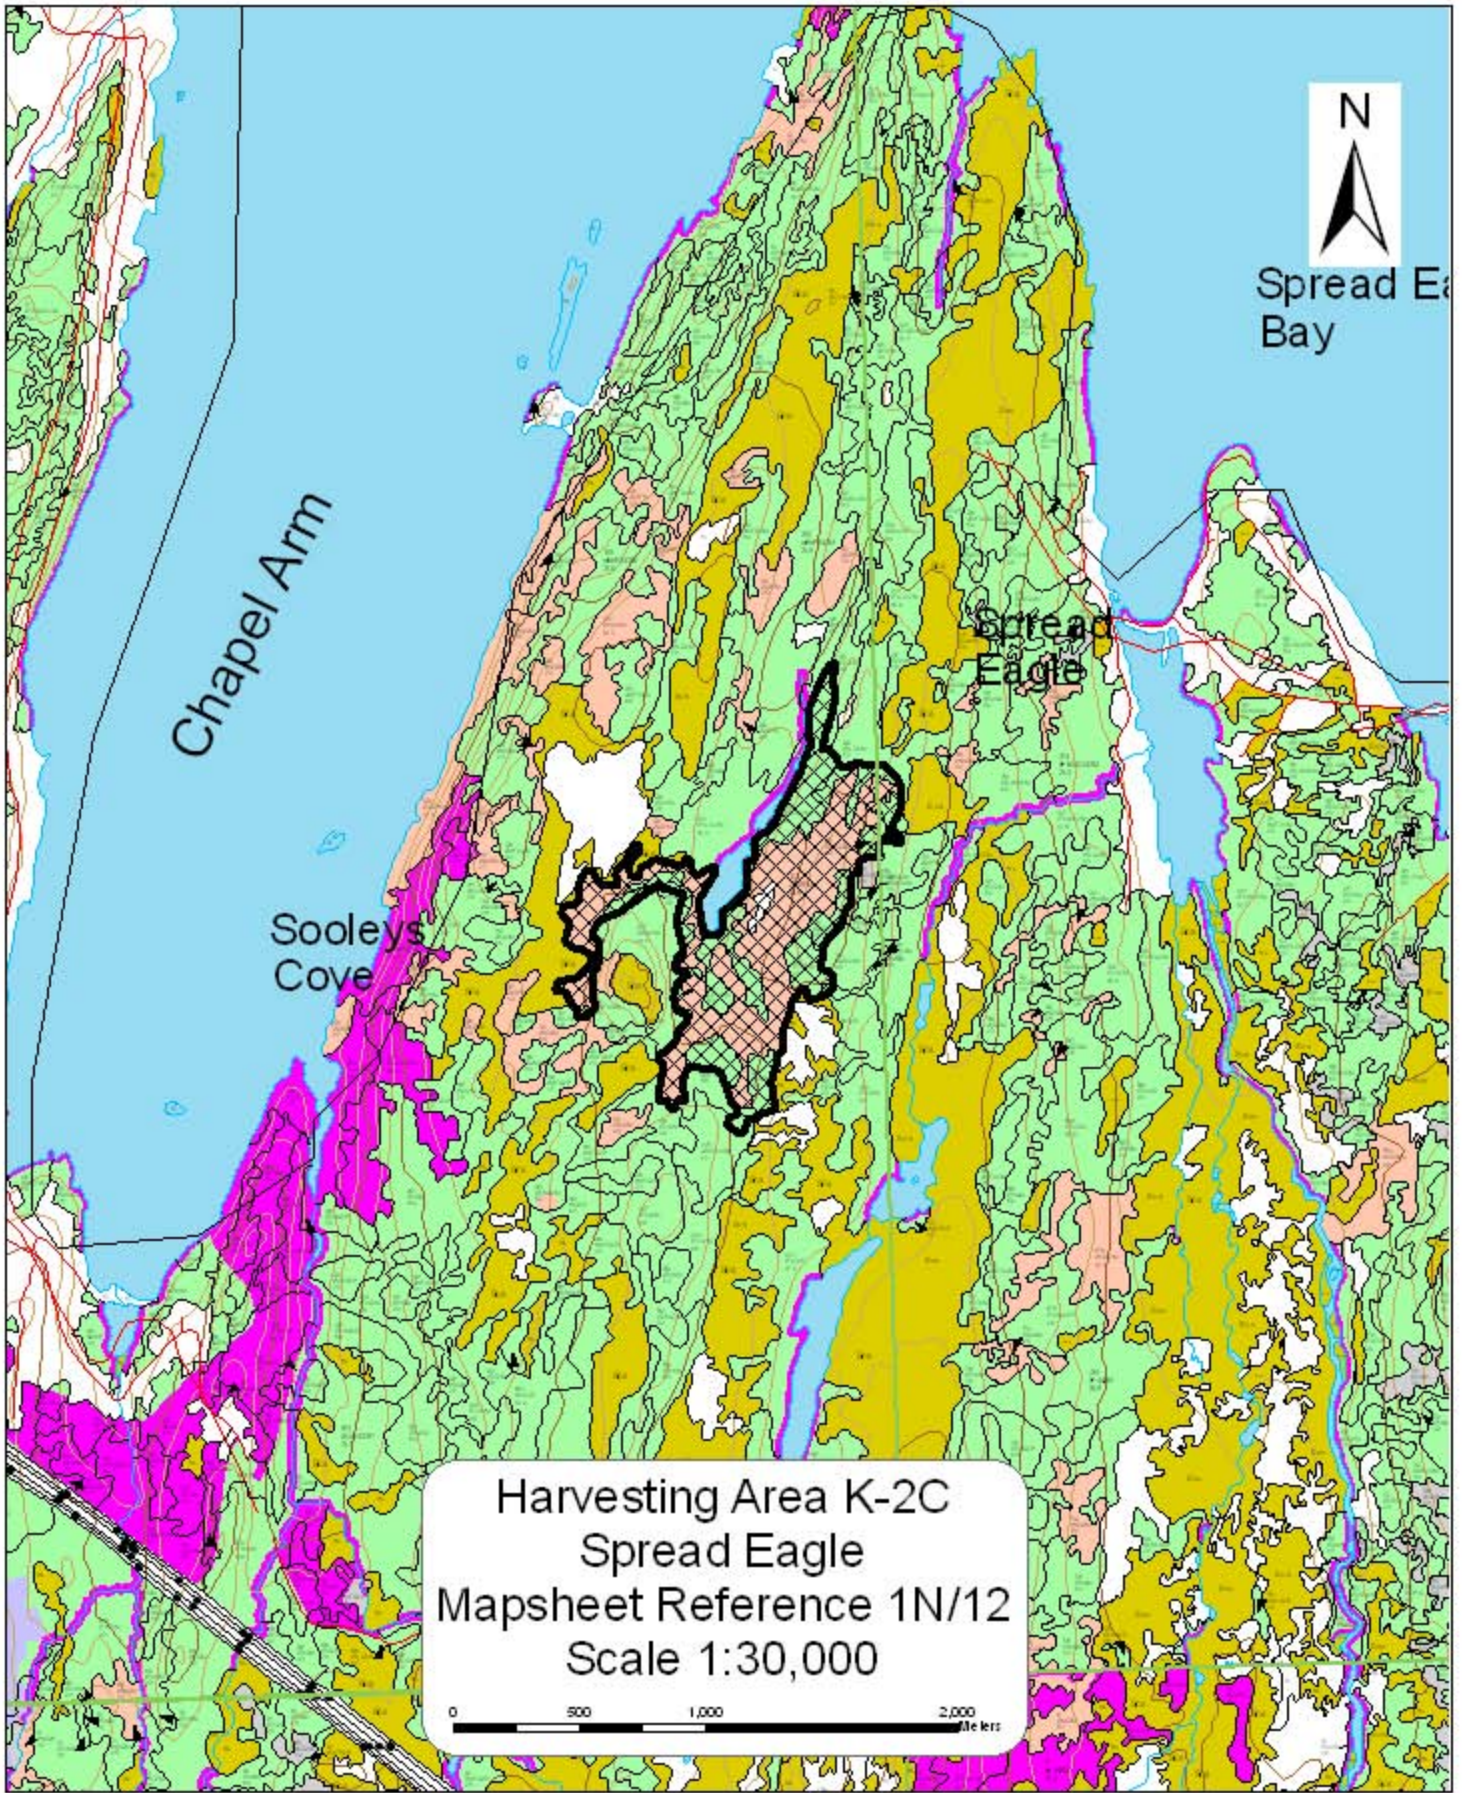

Harvesting Area B-4C  
Bad Pond  
Mapsheet Reference 1N/6-1N/3  
Scale 1:30,000

Harvesting Area I-7C  
Island Pond Ridge  
Mapsheet Reference 1N/11  
Scale 1:30,000

Harvesting Area B-6C  
Mosquito Pond  
Mapsheet Reference 1N/3  
Scale 1:30,000

Big  
We  
Po

Harvesting Area K-6C  
Peak Pond  
Mapsheet Reference 1N/5  
Scale 1:30,000

Harvesting Area K-1C  
Rantem Cove  
Mapsheet Reference 1N/12 III  
Scale 1:30,000

Harvesting Area K-8C  
Second Island Pond East  
Mapsheet Reference 1N/5  
Scale 1:30,000

Harvesting Area H-1C  
Warren's Pond  
Mapsheet Reference 1N/5  
Scale 1:30,000