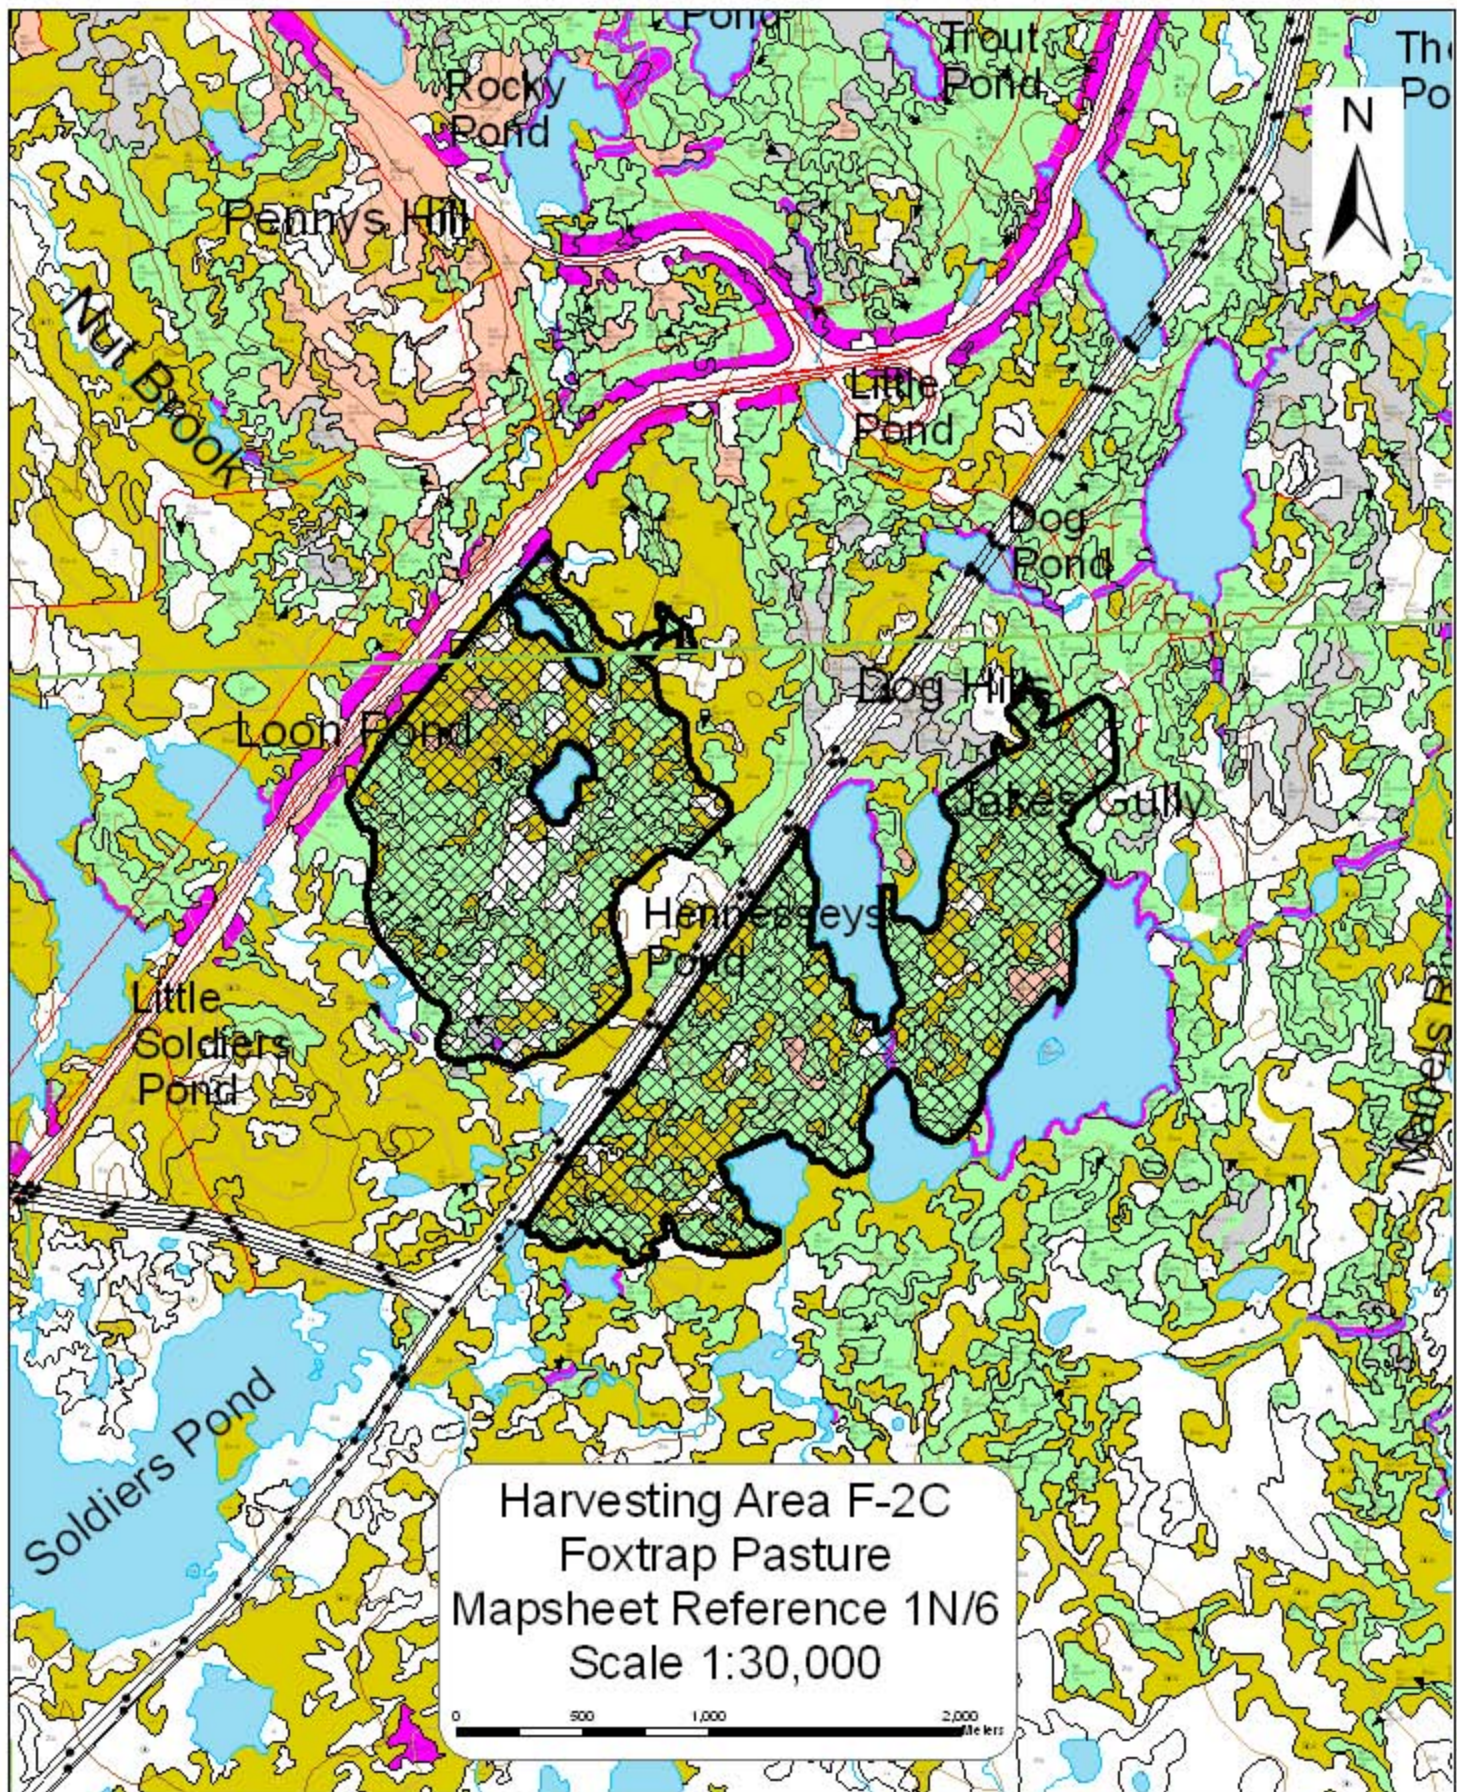

Harvesting Area B-4C  
Bad Pond  
Mapsheet Reference 1N/6-1N/3  
Scale 1:30,000

Harvesting Area I-7C  
Island Pond Ridge  
Mapsheet Reference 1N/11  
Scale 1:30,000

Harvesting Area B-6C  
Mosquito Pond  
Mapsheet Reference 1N/3  
Scale 1:30,000

Harvesting Area B-3C  
Mushroom Gully  
Mapsheet Reference 1N/6  
Scale 1:30,000

Harvesting Area B-7C  
Nine Mile Road  
Mapsheet Reference 1N/4  
Scale 1:30,000

Harvesting Area H-3C  
Northeast Arm  
Mapsheet Reference 1N/4  
Scale 1:30,000

Big  
We  
Po

Harvesting Area K-6C  
Peak Pond  
Mapsheet Reference 1N/5  
Scale 1:30,000

Harvesting Area K-1C  
Rantem Cove  
Mapsheet Reference 1N/12 III  
Scale 1:30,000

Harvesting Area K-8C  
Second Island Pond East  
Mapsheet Reference 1N/5  
Scale 1:30,000

Harvesting Area H-1C  
Warren's Pond  
Mapsheet Reference 1N/5  
Scale 1:30,000