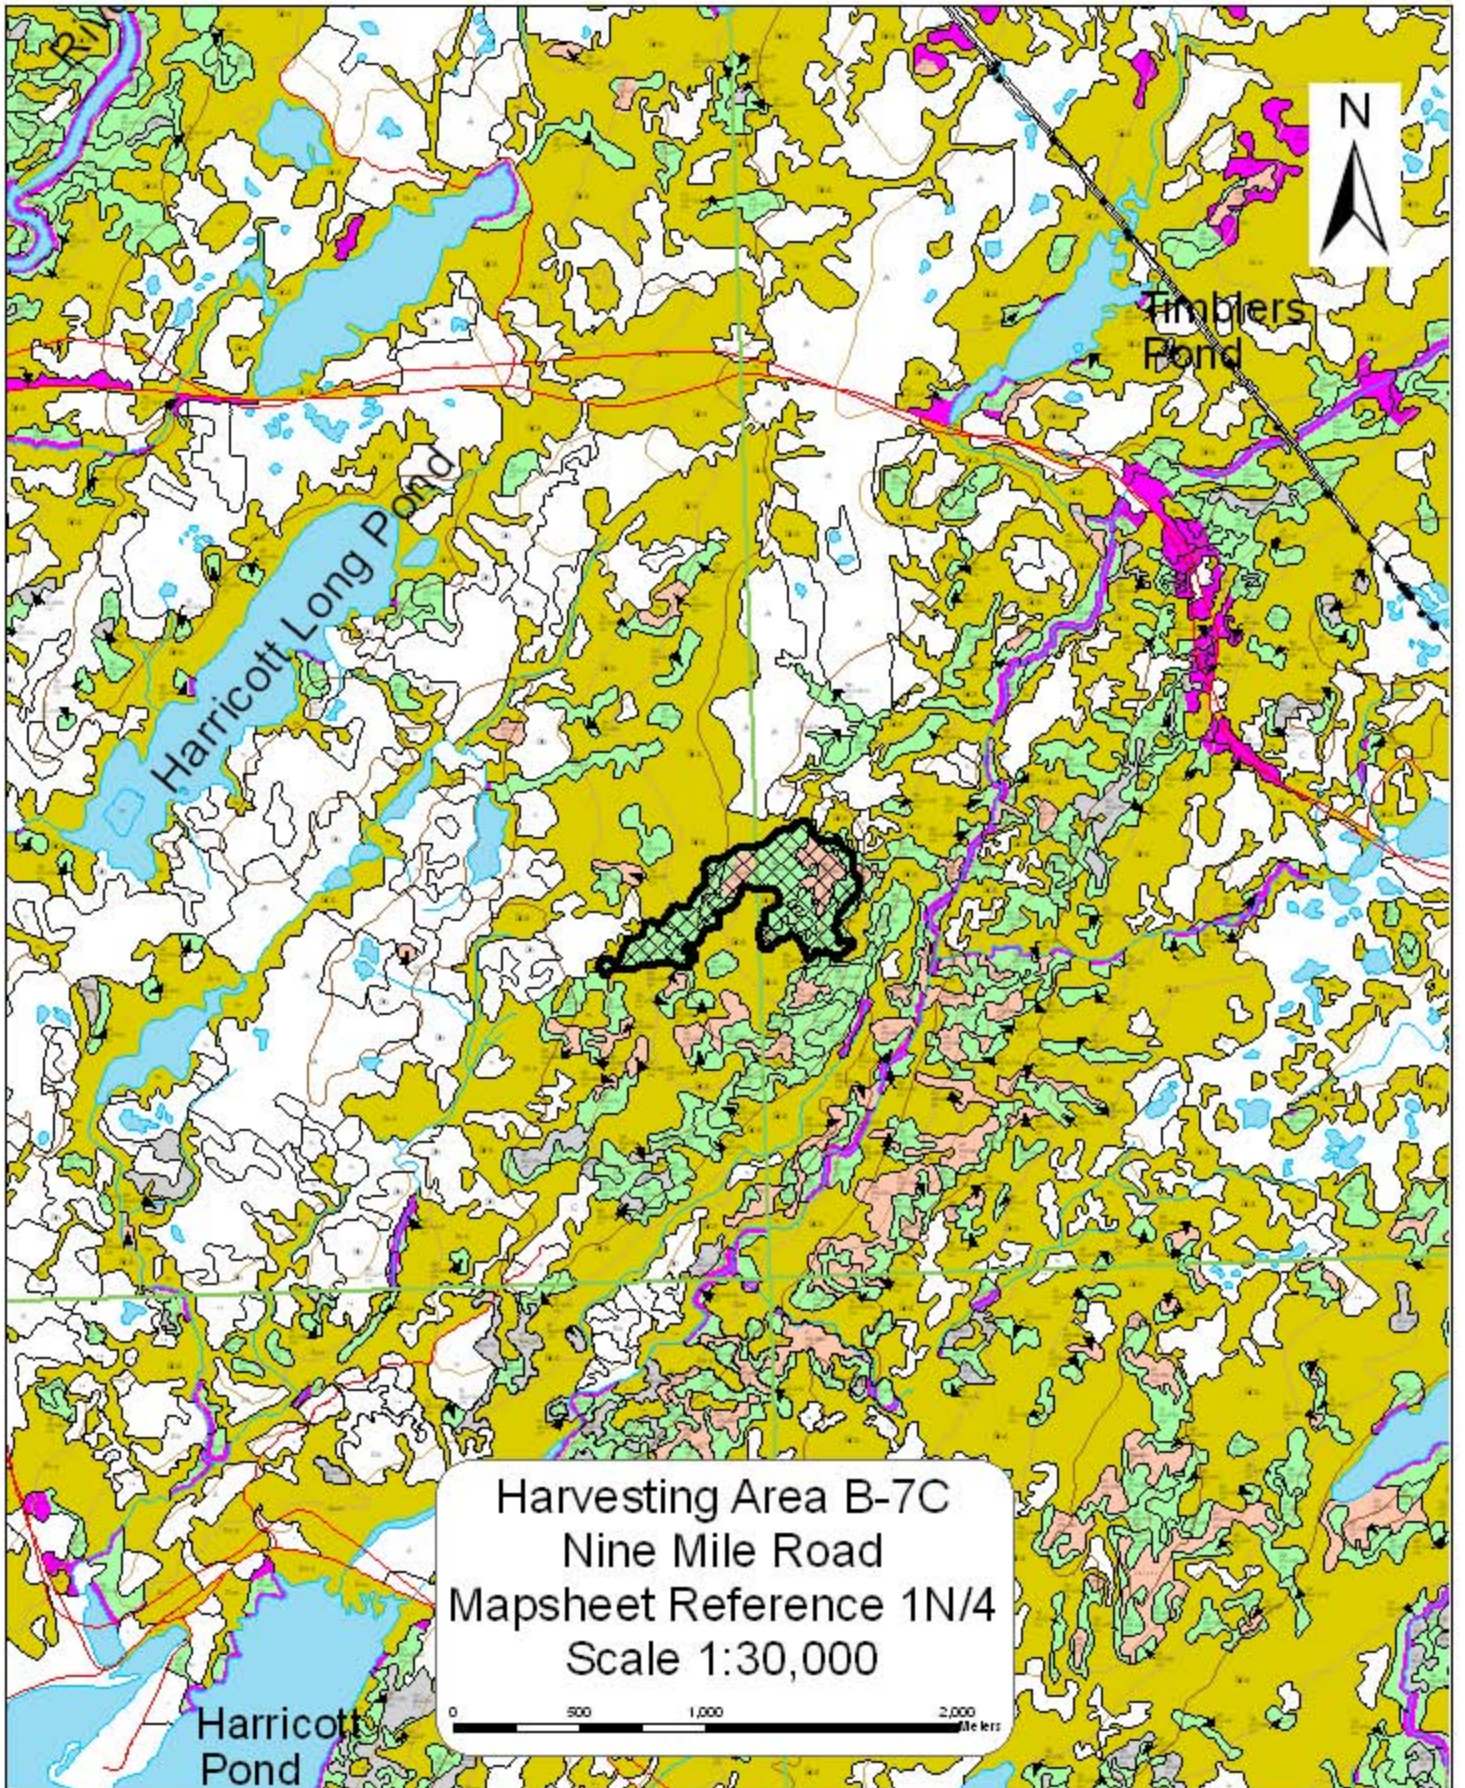

Harvesting Area B-4C  
Bad Pond  
Mapsheet Reference 1N/6-1N/3  
Scale 1:30,000

Harvesting Area I-7C  
Island Pond Ridge  
Mapsheet Reference 1N/11  
Scale 1:30,000

Harvesting Area B-6C  
Mosquito Pond  
Mapsheet Reference 1N/3  
Scale 1:30,000

Harvesting Area B-3C  
Mushroom Gully  
Mapsheet Reference 1N/6  
Scale 1:30,000

Harvesting Area B-7C  
Nine Mile Road  
Mapsheet Reference 1N/4  
Scale 1:30,000

Harvesting Area H-3C  
Northeast Arm  
Mapsheet Reference 1N/4  
Scale 1:30,000

Big  
We  
Po

Harvesting Area K-6C  
Peak Pond  
Mapsheet Reference 1N/5  
Scale 1:30,000

Harvesting Area K-1C  
Rantem Cove  
Mapsheet Reference 1N/12 III  
Scale 1:30,000

Harvesting Area K-8C  
Second Island Pond East  
Mapsheet Reference 1N/5  
Scale 1:30,000

Harvesting Area H-1C  
Warren's Pond  
Mapsheet Reference 1N/5  
Scale 1:30,000