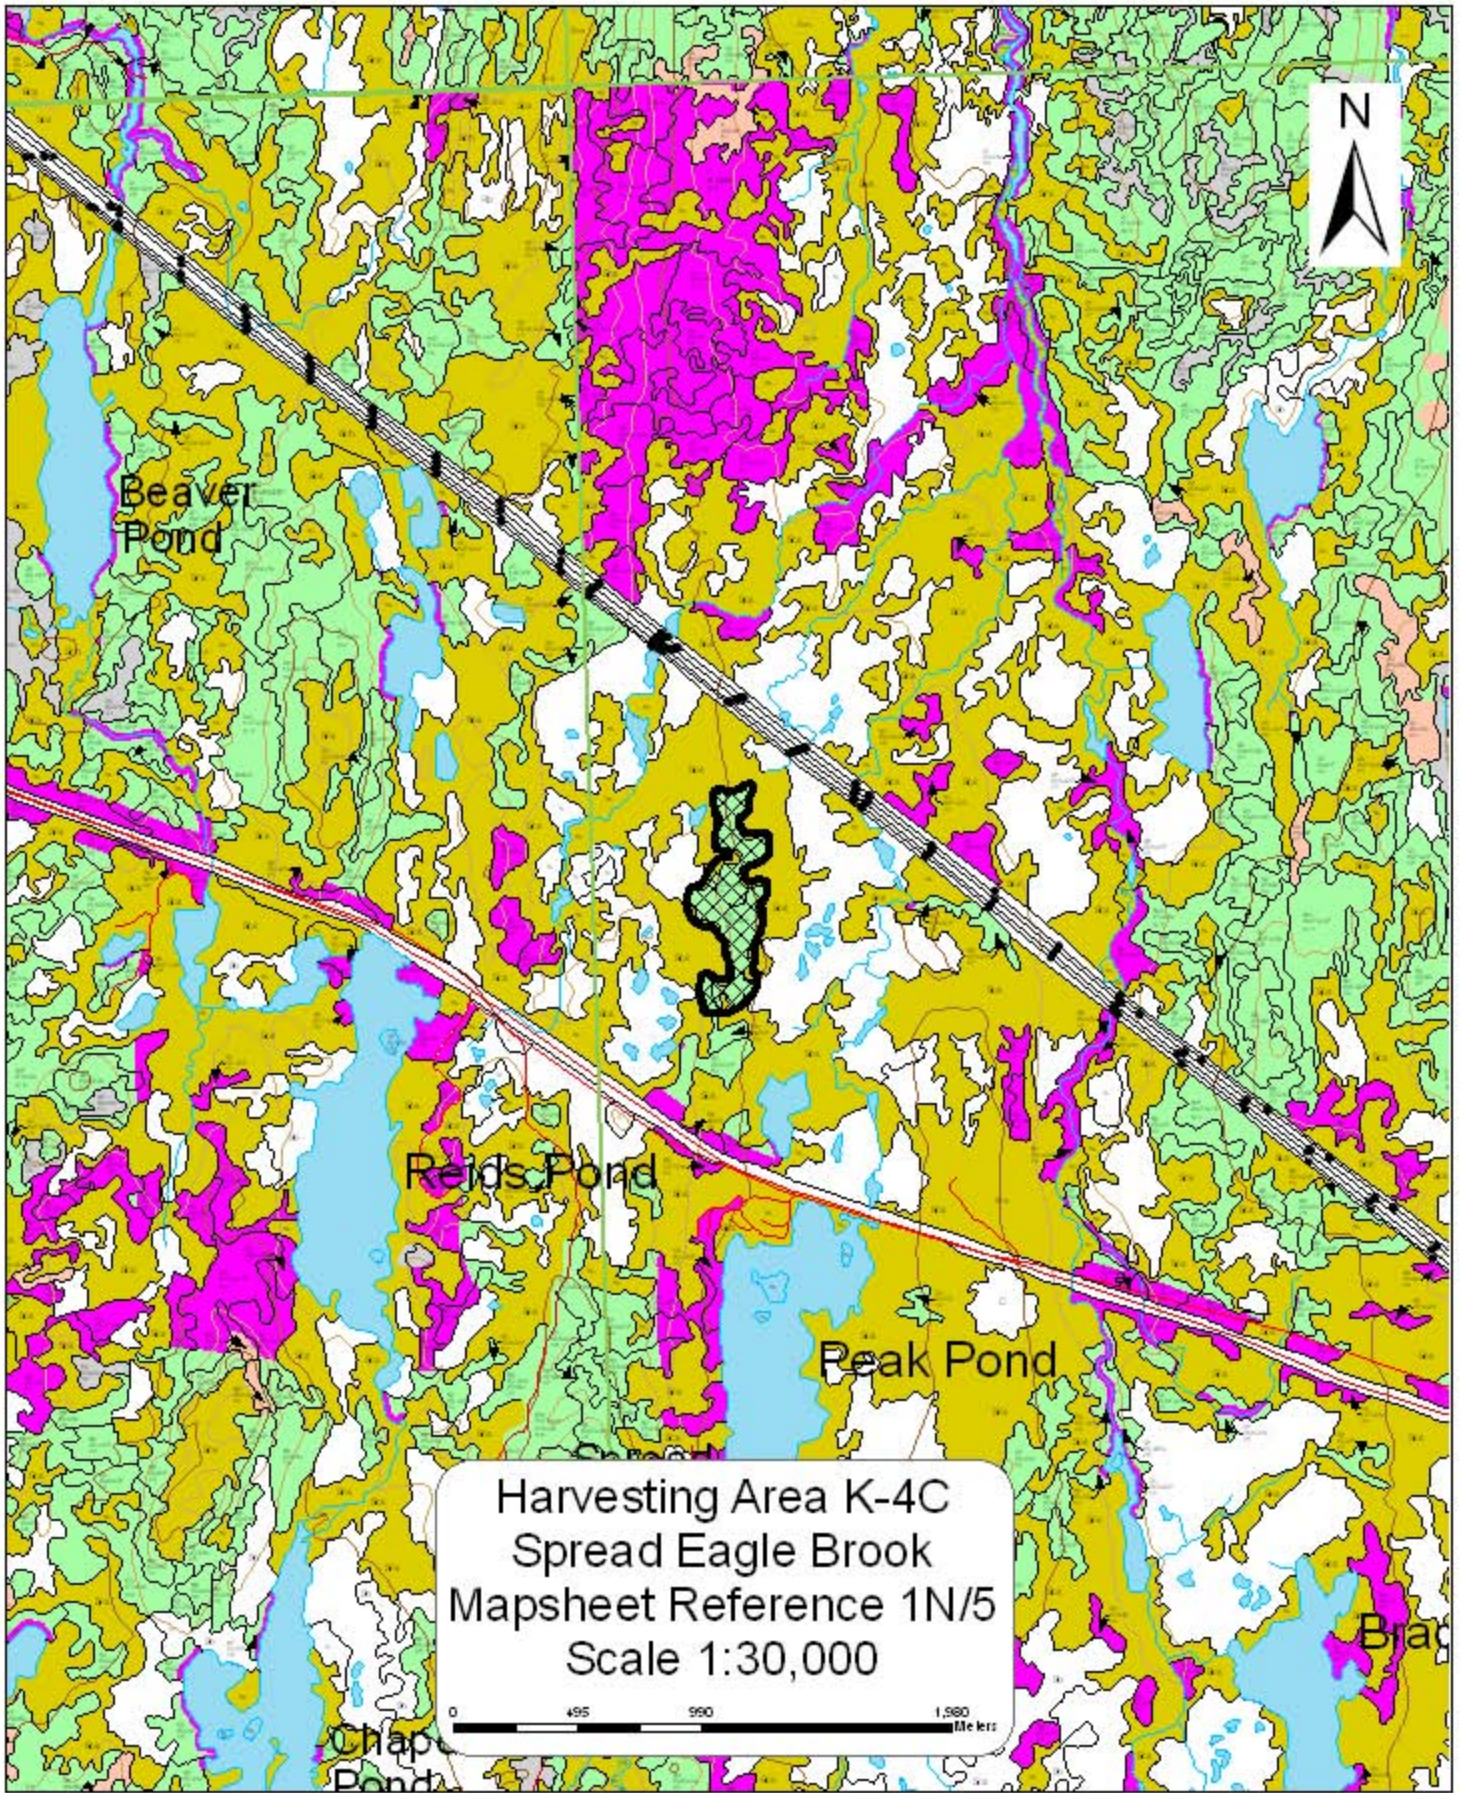

Harvesting Area B-4C  
Bad Pond  
Mapsheet Reference 1N/6-1N/3  
Scale 1:30,000

Harvesting Area I-7C  
Island Pond Ridge  
Mapsheet Reference 1N/11  
Scale 1:30,000

Harvesting Area B-6C  
Mosquito Pond  
Mapsheet Reference 1N/3  
Scale 1:30,000

Big  
We  
Po

Harvesting Area K-6C  
Peak Pond  
Mapsheet Reference 1N/5  
Scale 1:30,000

Harvesting Area K-1C  
Rantem Cove  
Mapsheet Reference 1N/12 III  
Scale 1:30,000

Harvesting Area K-8C  
Second Island Pond East  
Mapsheet Reference 1N/5  
Scale 1:30,000

Harvesting Area H-1C  
Warren's Pond  
Mapsheet Reference 1N/5  
Scale 1:30,000