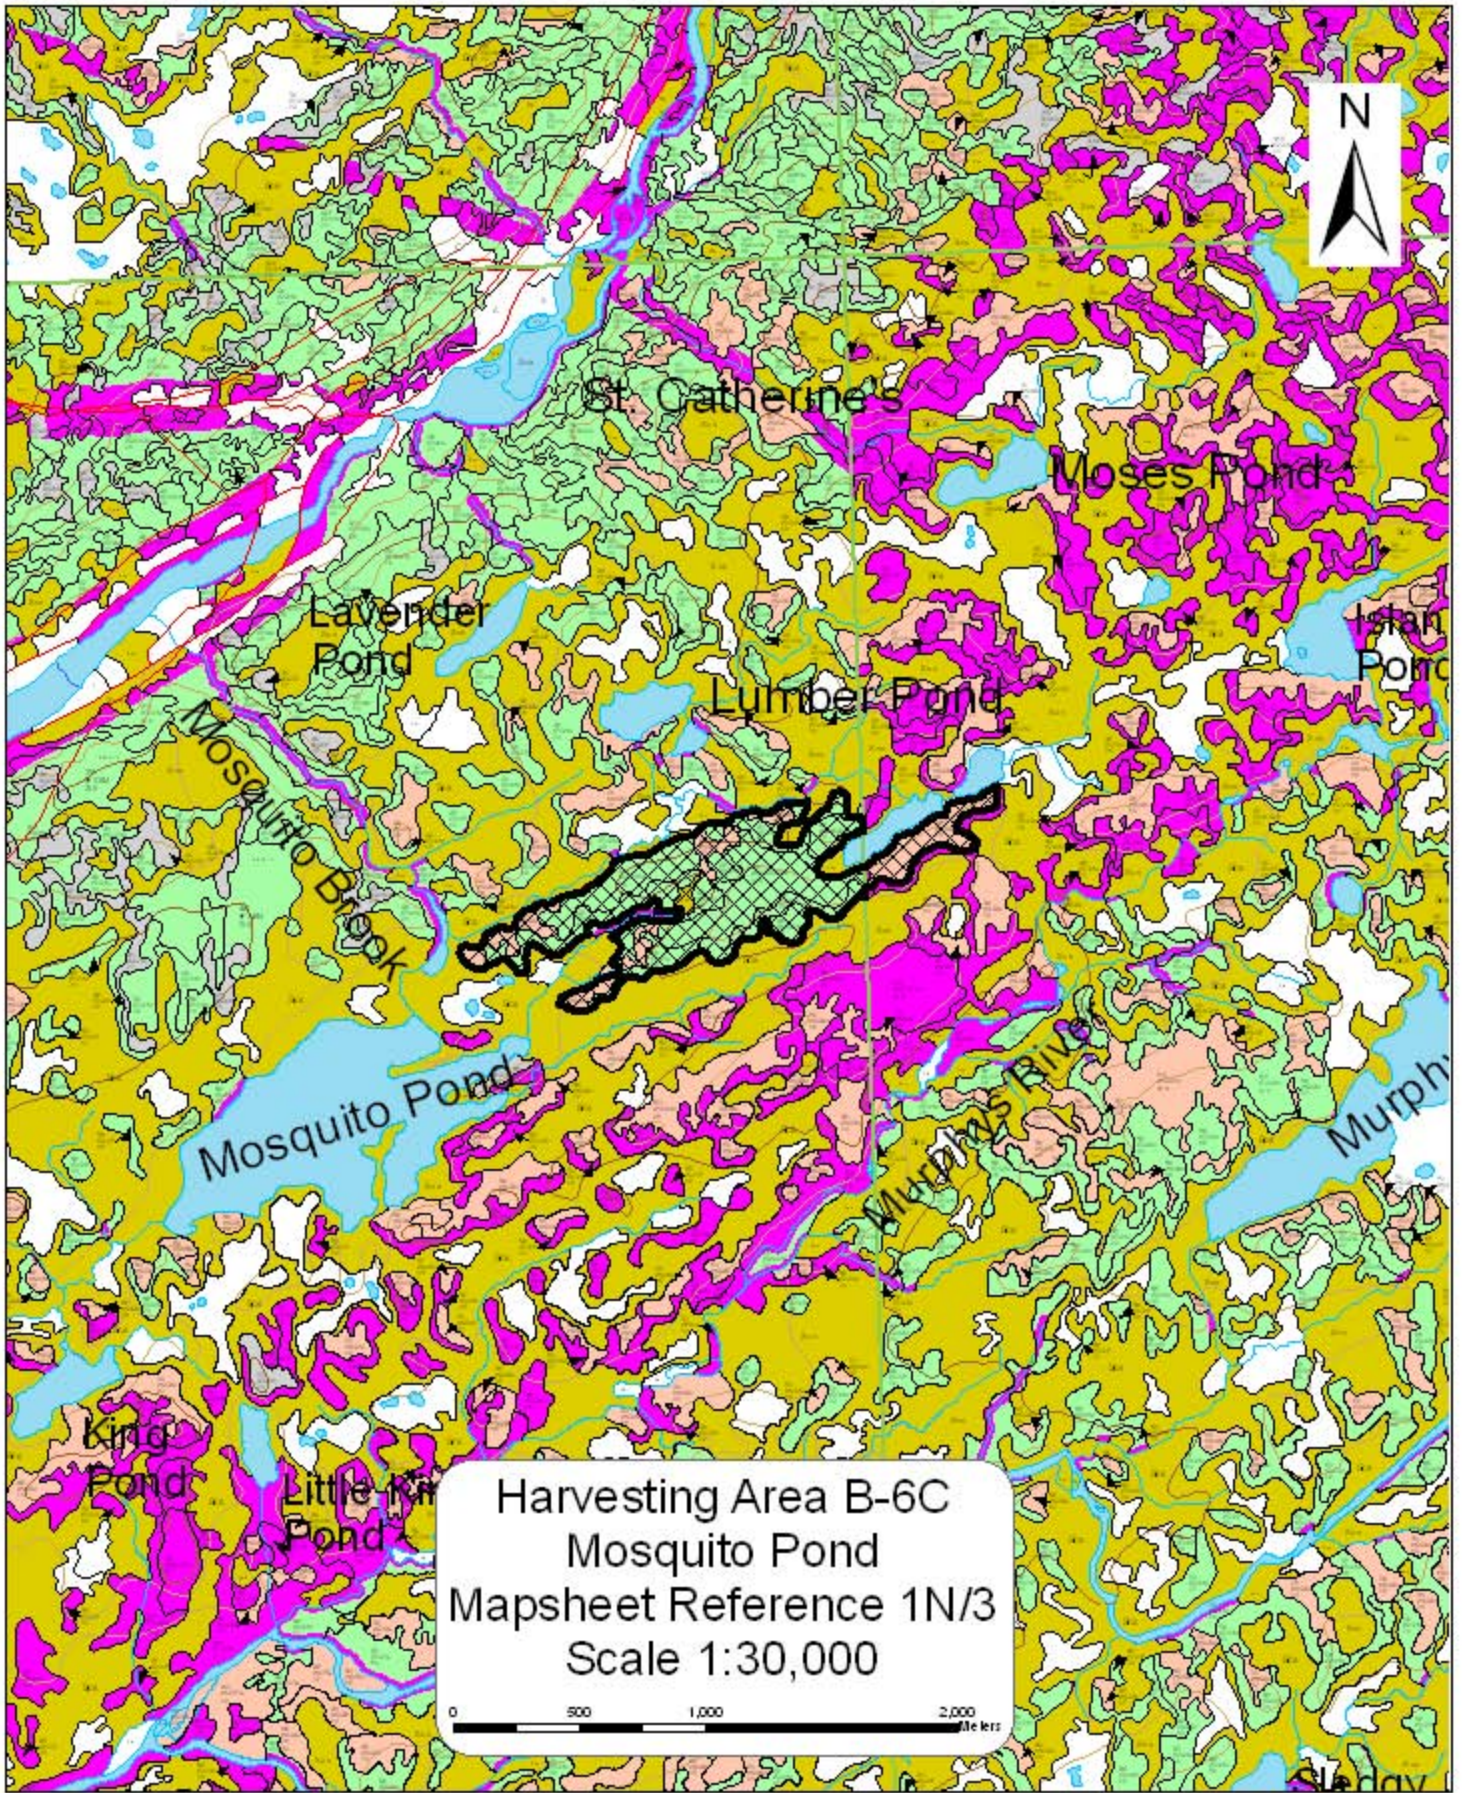

Harvesting Area B-4C  
Bad Pond  
Mapsheet Reference 1N/6-1N/3  
Scale 1:30,000

Harvesting Area I-7C  
Island Pond Ridge  
Mapsheet Reference 1N/11  
Scale 1:30,000

Harvesting Area B-6C  
Mosquito Pond  
Mapsheet Reference 1N/3  
Scale 1:30,000

Harvesting Area B-3C  
Mushroom Gully  
Mapsheet Reference 1N/6  
Scale 1:30,000

Harvesting Area B-7C  
Nine Mile Road  
Mapsheet Reference 1N/4  
Scale 1:30,000

Harvesting Area H-3C  
Northeast Arm  
Mapsheet Reference 1N/4  
Scale 1:30,000

Big  
We  
Po

Harvesting Area K-6C  
Peak Pond  
Mapsheet Reference 1N/5  
Scale 1:30,000

Harvesting Area K-1C  
Rantem Cove  
Mapsheet Reference 1N/12 III  
Scale 1:30,000

Harvesting Area K-8C  
Second Island Pond East  
Mapsheet Reference 1N/5  
Scale 1:30,000

Harvesting Area H-1C  
Warren's Pond  
Mapsheet Reference 1N/5  
Scale 1:30,000