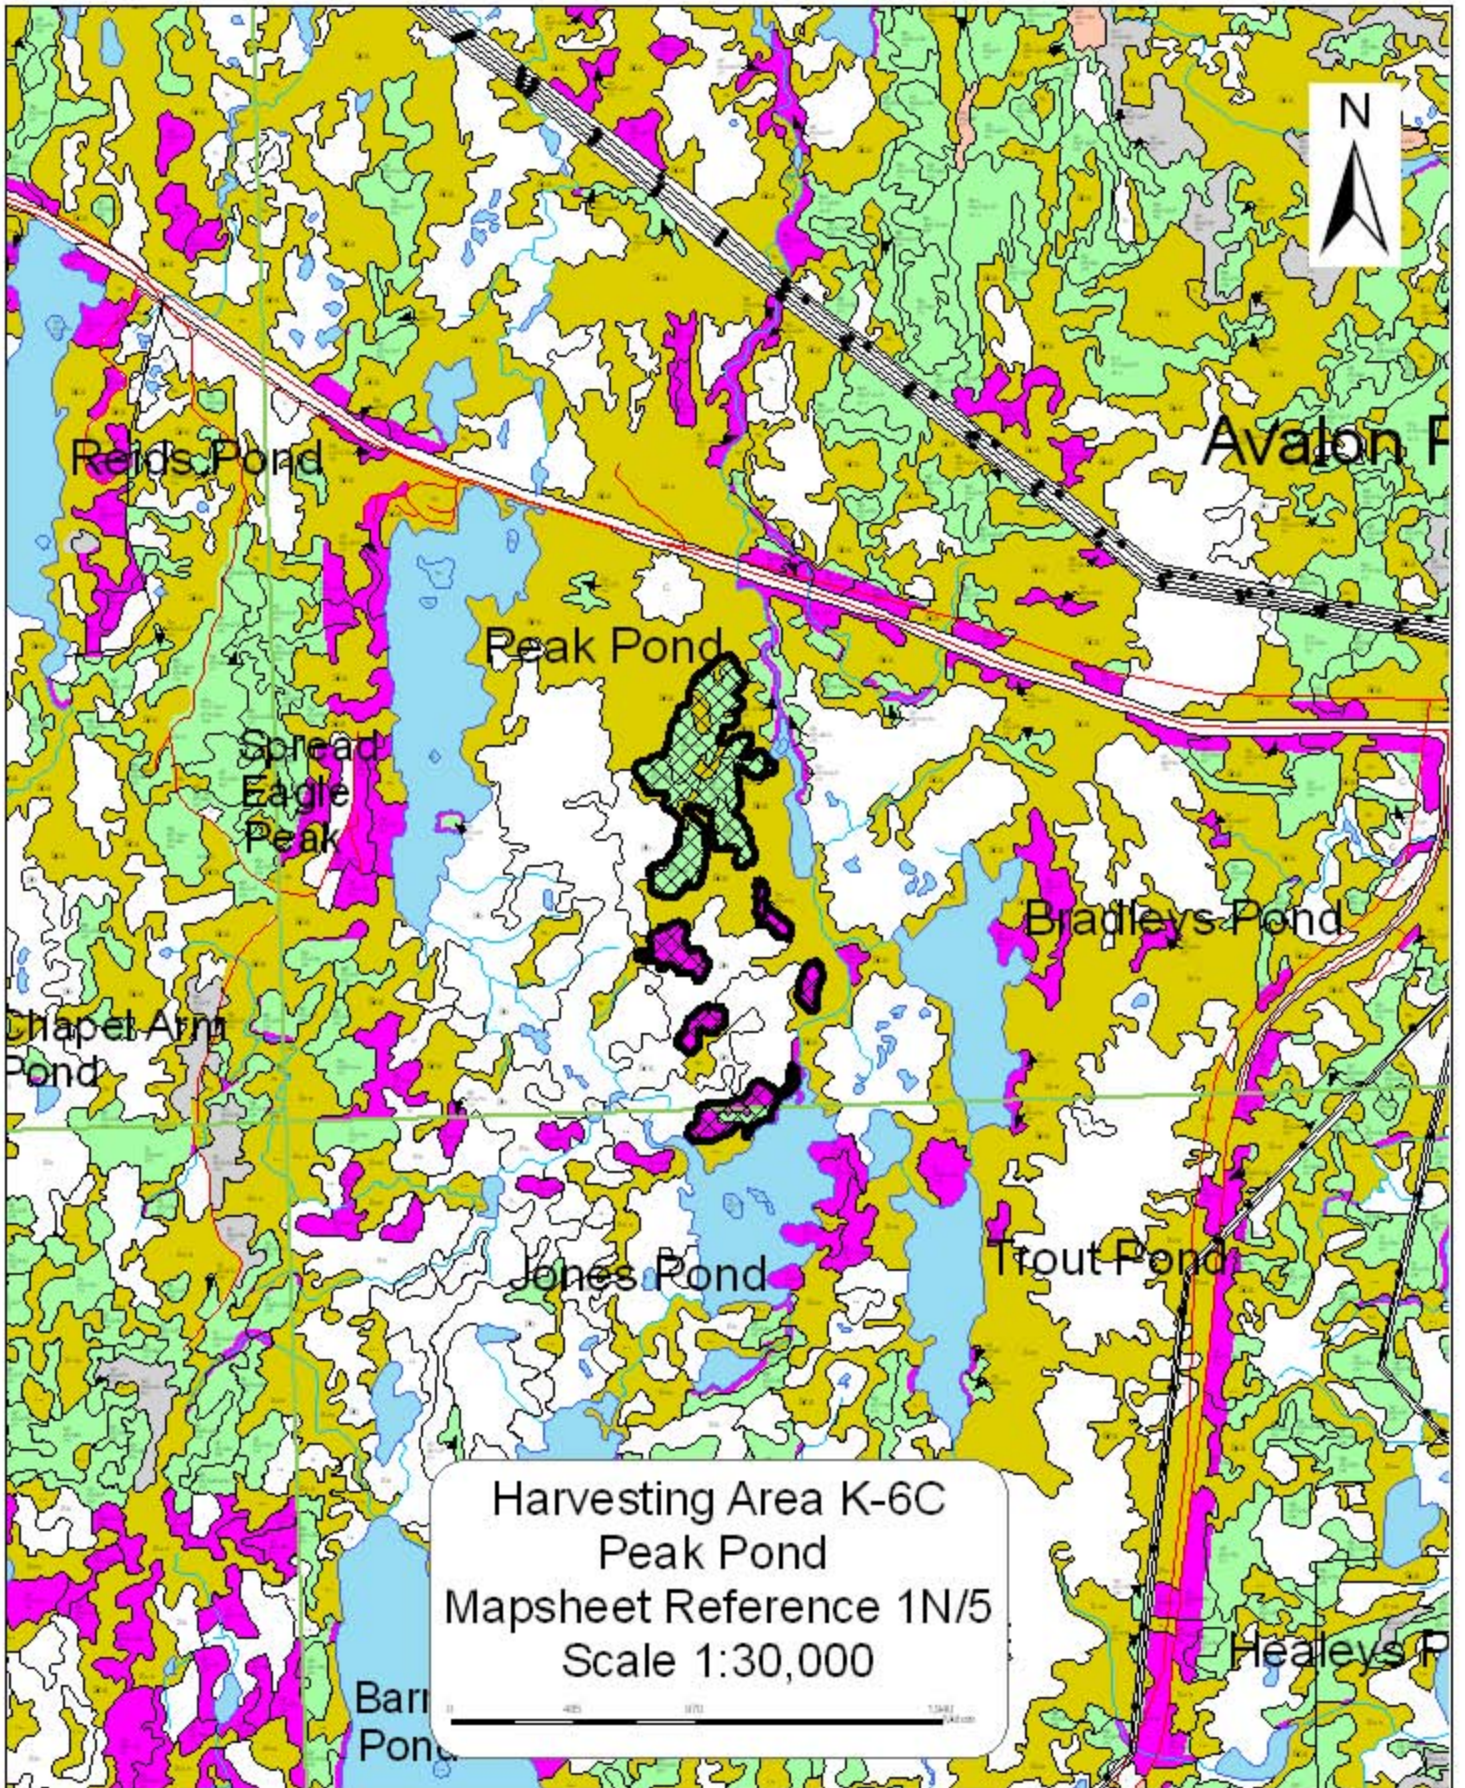

Harvesting Area B-4C  
Bad Pond  
Mapsheet Reference 1N/6-1N/3  
Scale 1:30,000

Harvesting Area I-7C  
Island Pond Ridge  
Mapsheet Reference 1N/11  
Scale 1:30,000

Harvesting Area B-6C  
Mosquito Pond  
Mapsheet Reference 1N/3  
Scale 1:30,000

Harvesting Area B-3C  
Mushroom Gully  
Mapsheet Reference 1N/6  
Scale 1:30,000

Harvesting Area B-7C  
Nine Mile Road  
Mapsheet Reference 1N/4  
Scale 1:30,000

Harvesting Area H-3C  
Northeast Arm  
Mapsheet Reference 1N/4  
Scale 1:30,000

Big  
We  
Po

Harvesting Area K-6C  
Peak Pond  
Mapsheet Reference 1N/5  
Scale 1:30,000

Harvesting Area K-1C  
Rantem Cove  
Mapsheet Reference 1N/12 III  
Scale 1:30,000

Harvesting Area K-8C  
Second Island Pond East  
Mapsheet Reference 1N/5  
Scale 1:30,000

Harvesting Area H-1C  
Warren's Pond  
Mapsheet Reference 1N/5  
Scale 1:30,000