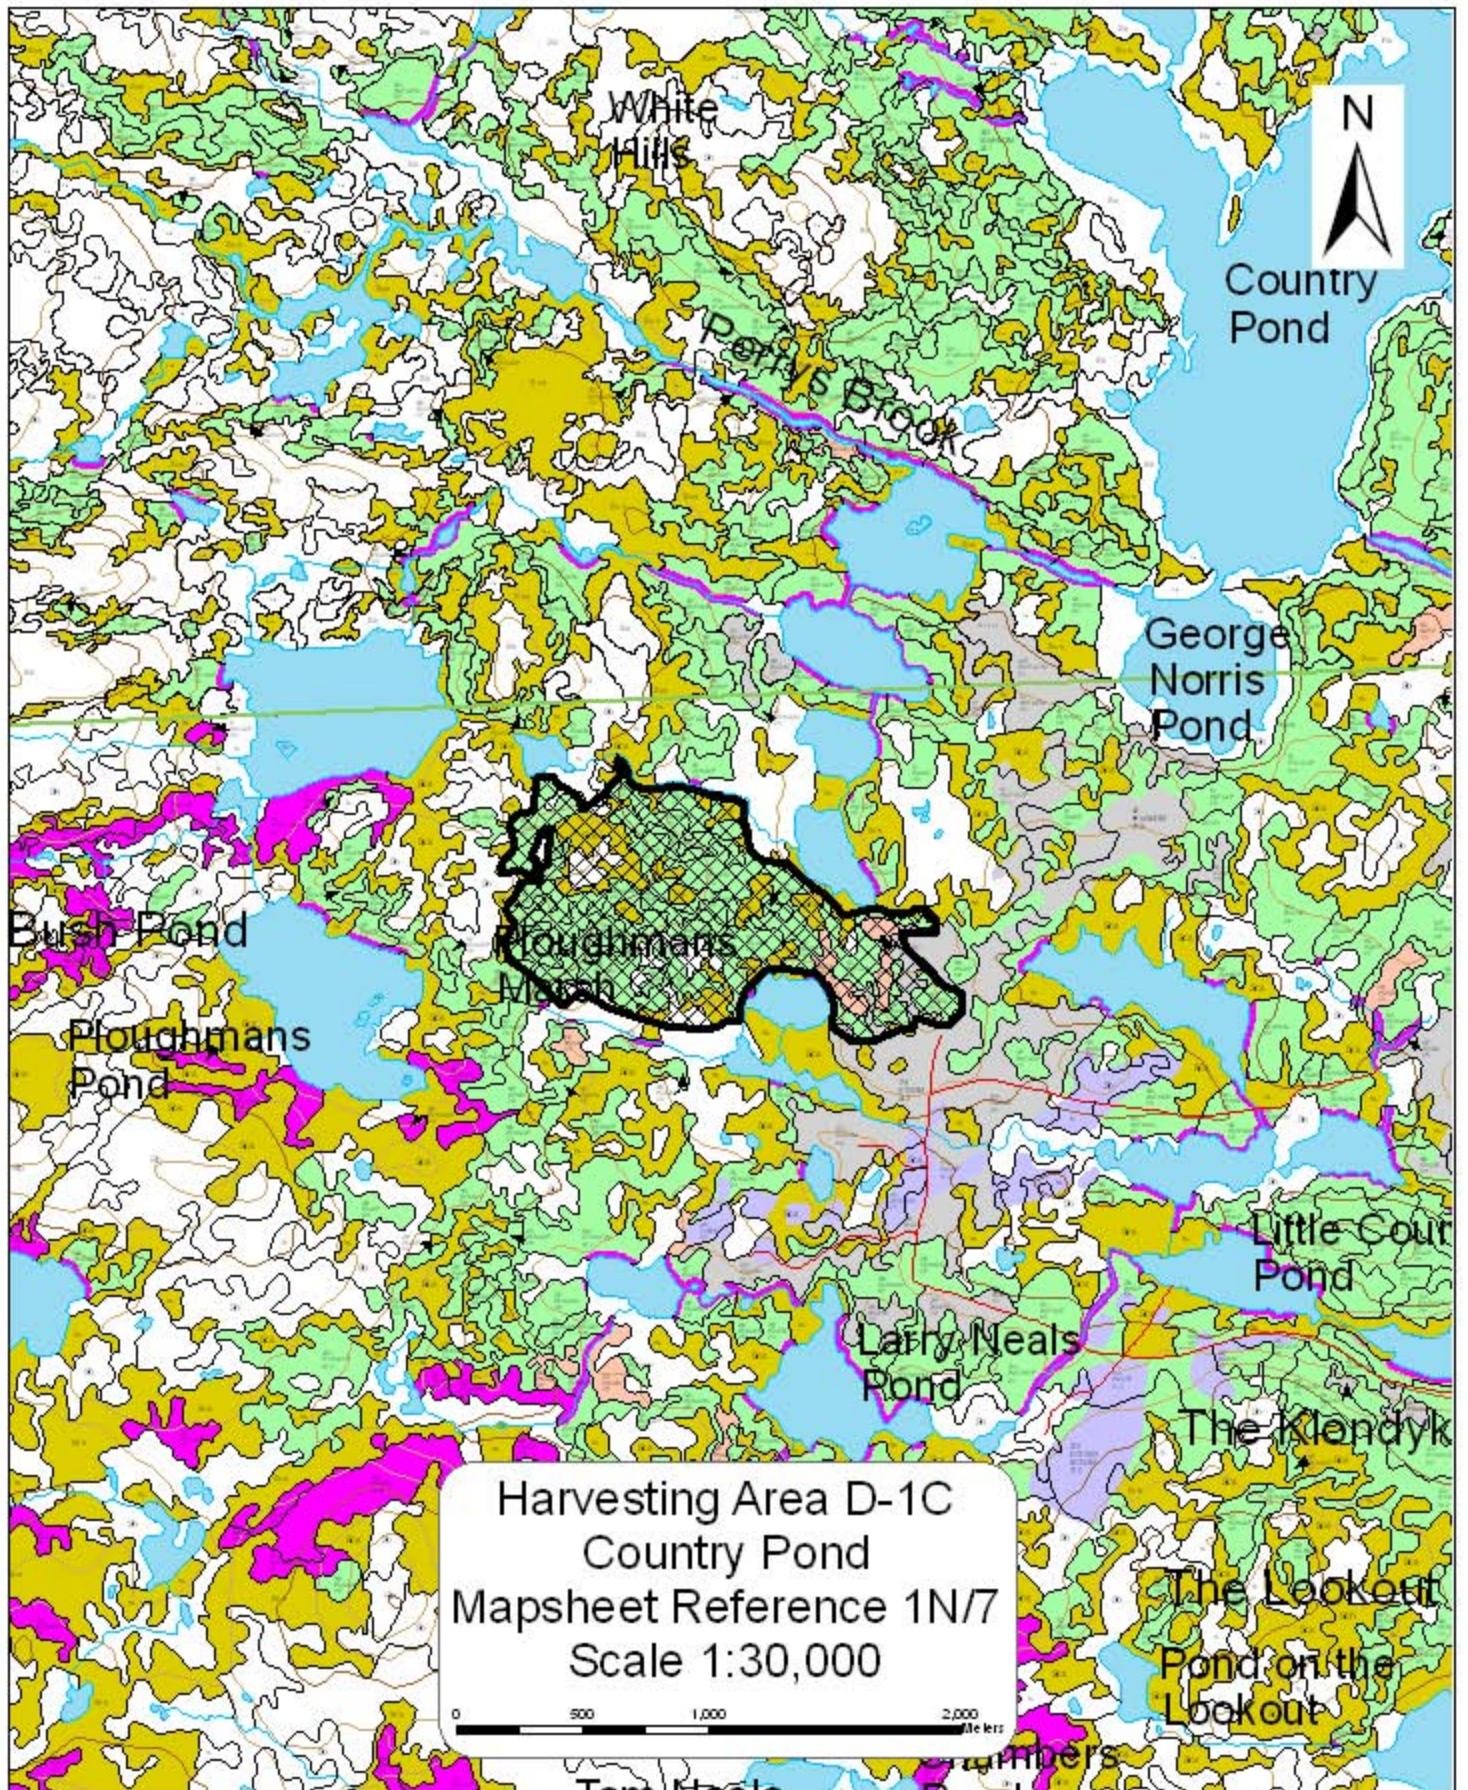

Harvesting Area B-4C  
Bad Pond  
Mapsheet Reference 1N/6-1N/3  
Scale 1:30,000

Harvesting Area I-7C  
Island Pond Ridge  
Mapsheet Reference 1N/11  
Scale 1:30,000

Harvesting Area B-6C  
Mosquito Pond  
Mapsheet Reference 1N/3  
Scale 1:30,000

Harvesting Area B-3C  
Mushroom Gully  
Mapsheet Reference 1N/6  
Scale 1:30,000

Harvesting Area B-7C  
Nine Mile Road  
Mapsheet Reference 1N/4  
Scale 1:30,000

Harvesting Area H-3C  
Northeast Arm  
Mapsheet Reference 1N/4  
Scale 1:30,000

Big  
We  
Po

Harvesting Area K-6C  
Peak Pond  
Mapsheet Reference 1N/5  
Scale 1:30,000

Harvesting Area K-1C  
Rantem Cove  
Mapsheet Reference 1N/12 III  
Scale 1:30,000

Harvesting Area K-8C  
Second Island Pond East  
Mapsheet Reference 1N/5  
Scale 1:30,000

Harvesting Area H-1C  
Warren's Pond  
Mapsheet Reference 1N/5  
Scale 1:30,000