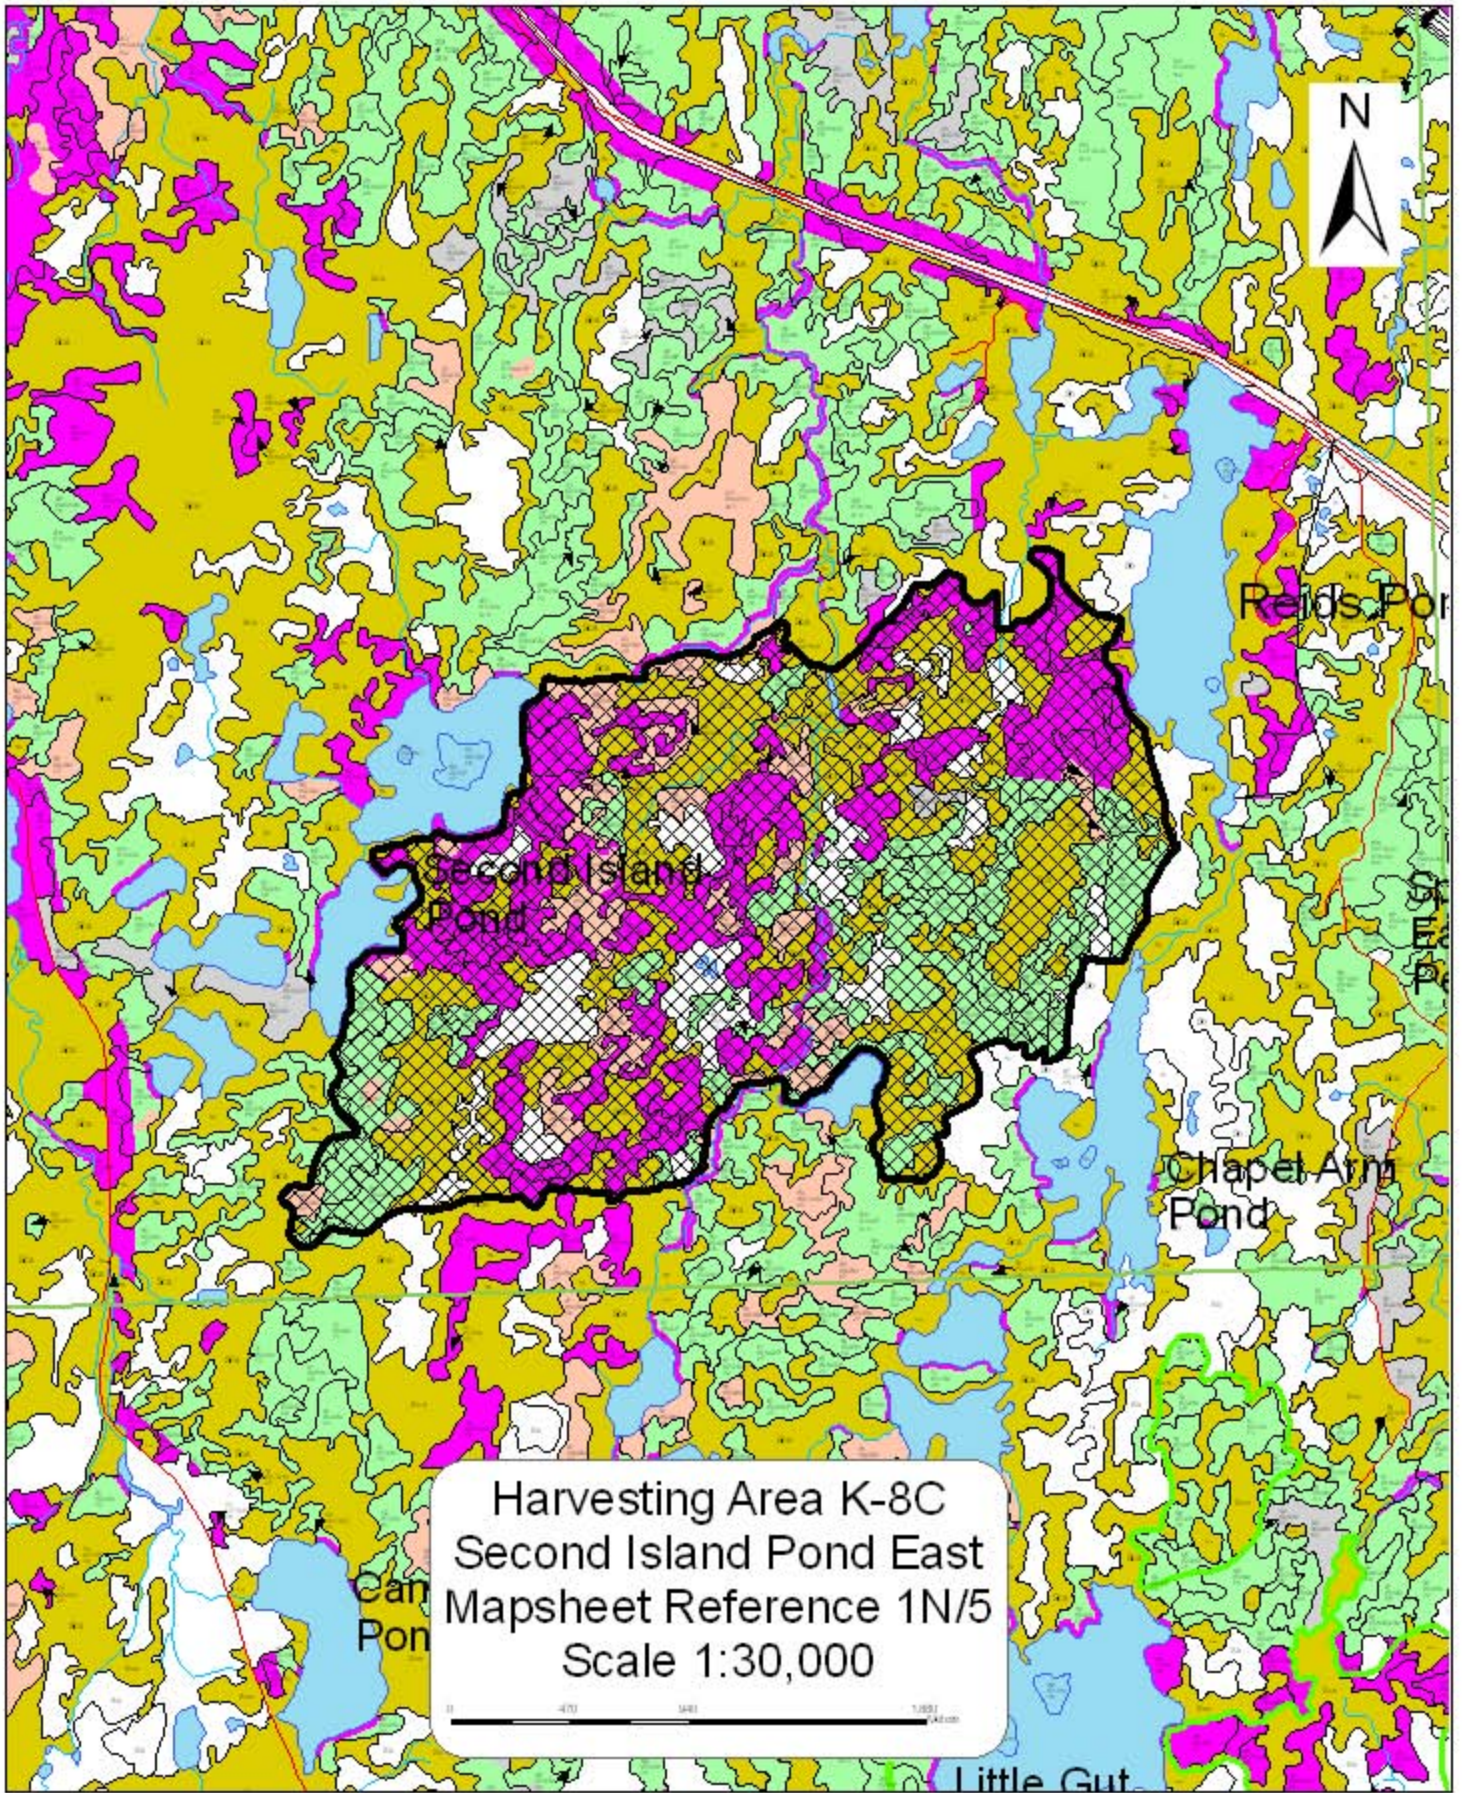

Harvesting Area B-4C  
Bad Pond  
Mapsheet Reference 1N/6-1N/3  
Scale 1:30,000

Harvesting Area I-7C  
Island Pond Ridge  
Mapsheet Reference 1N/11  
Scale 1:30,000

Harvesting Area B-6C  
Mosquito Pond  
Mapsheet Reference 1N/3  
Scale 1:30,000

Big  
We  
Po

Harvesting Area K-6C  
Peak Pond  
Mapsheet Reference 1N/5  
Scale 1:30,000

Harvesting Area K-1C  
Rantem Cove  
Mapsheet Reference 1N/12 III  
Scale 1:30,000

Harvesting Area K-8C  
Second Island Pond East  
Mapsheet Reference 1N/5  
Scale 1:30,000

Harvesting Area H-1C  
Warren's Pond  
Mapsheet Reference 1N/5  
Scale 1:30,000