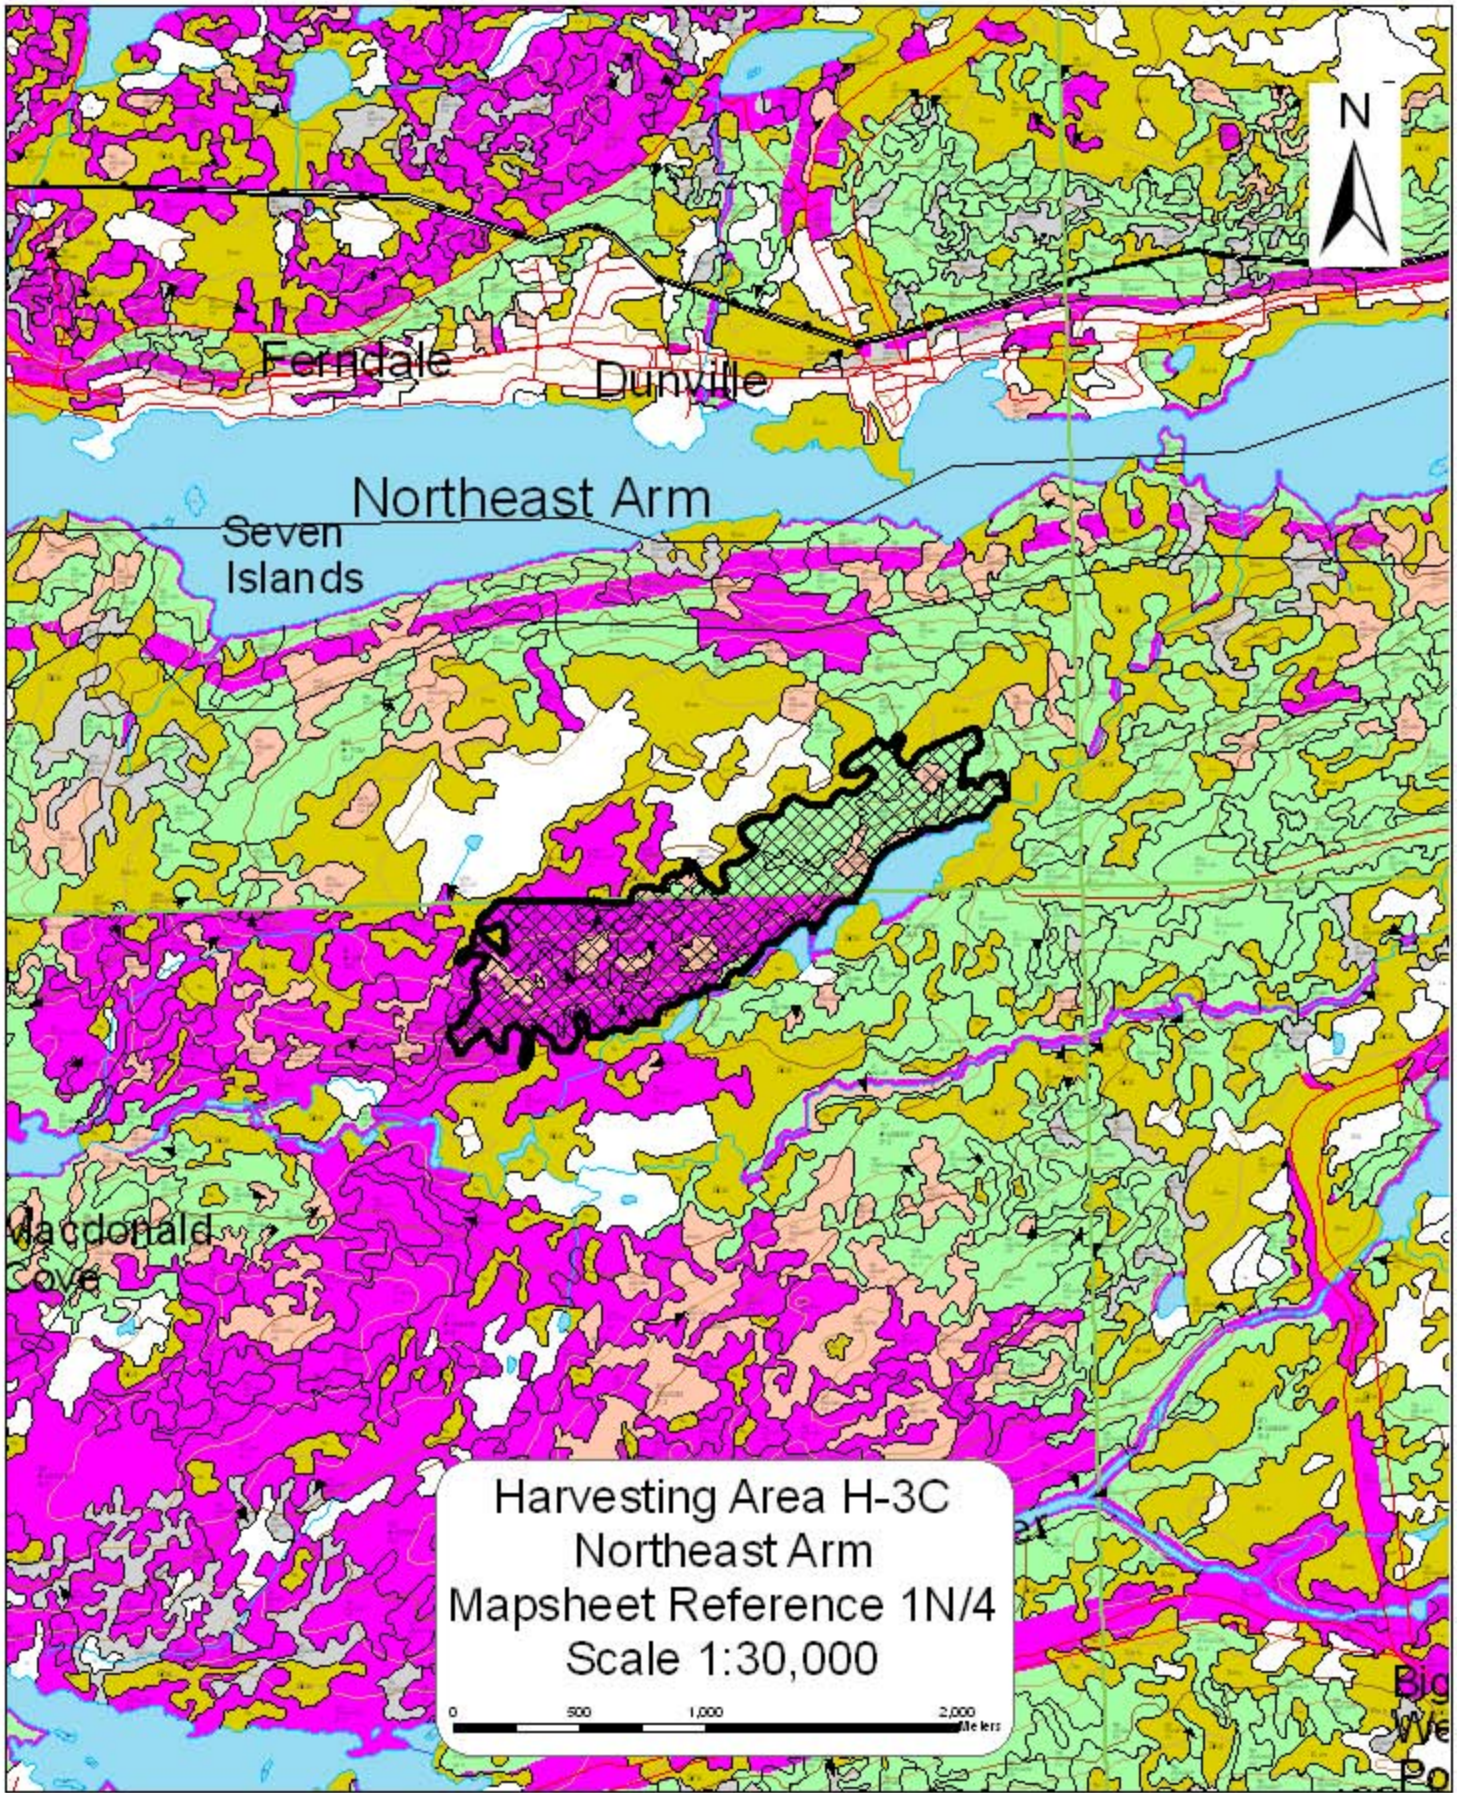

Harvesting Area B-4C  
Bad Pond  
Mapsheet Reference 1N/6-1N/3  
Scale 1:30,000

Harvesting Area I-7C  
Island Pond Ridge  
Mapsheet Reference 1N/11  
Scale 1:30,000

Harvesting Area B-6C  
Mosquito Pond  
Mapsheet Reference 1N/3  
Scale 1:30,000

Harvesting Area B-3C  
Mushroom Gully  
Mapsheet Reference 1N/6  
Scale 1:30,000

Harvesting Area B-7C  
Nine Mile Road  
Mapsheet Reference 1N/4  
Scale 1:30,000

Harvesting Area H-3C  
Northeast Arm  
Mapsheet Reference 1N/4  
Scale 1:30,000

Big  
We  
Po

Harvesting Area K-6C  
Peak Pond  
Mapsheet Reference 1N/5  
Scale 1:30,000

Harvesting Area K-1C  
Rantem Cove  
Mapsheet Reference 1N/12 III  
Scale 1:30,000

Harvesting Area K-8C  
Second Island Pond East  
Mapsheet Reference 1N/5  
Scale 1:30,000

Harvesting Area H-1C  
Warren's Pond  
Mapsheet Reference 1N/5  
Scale 1:30,000