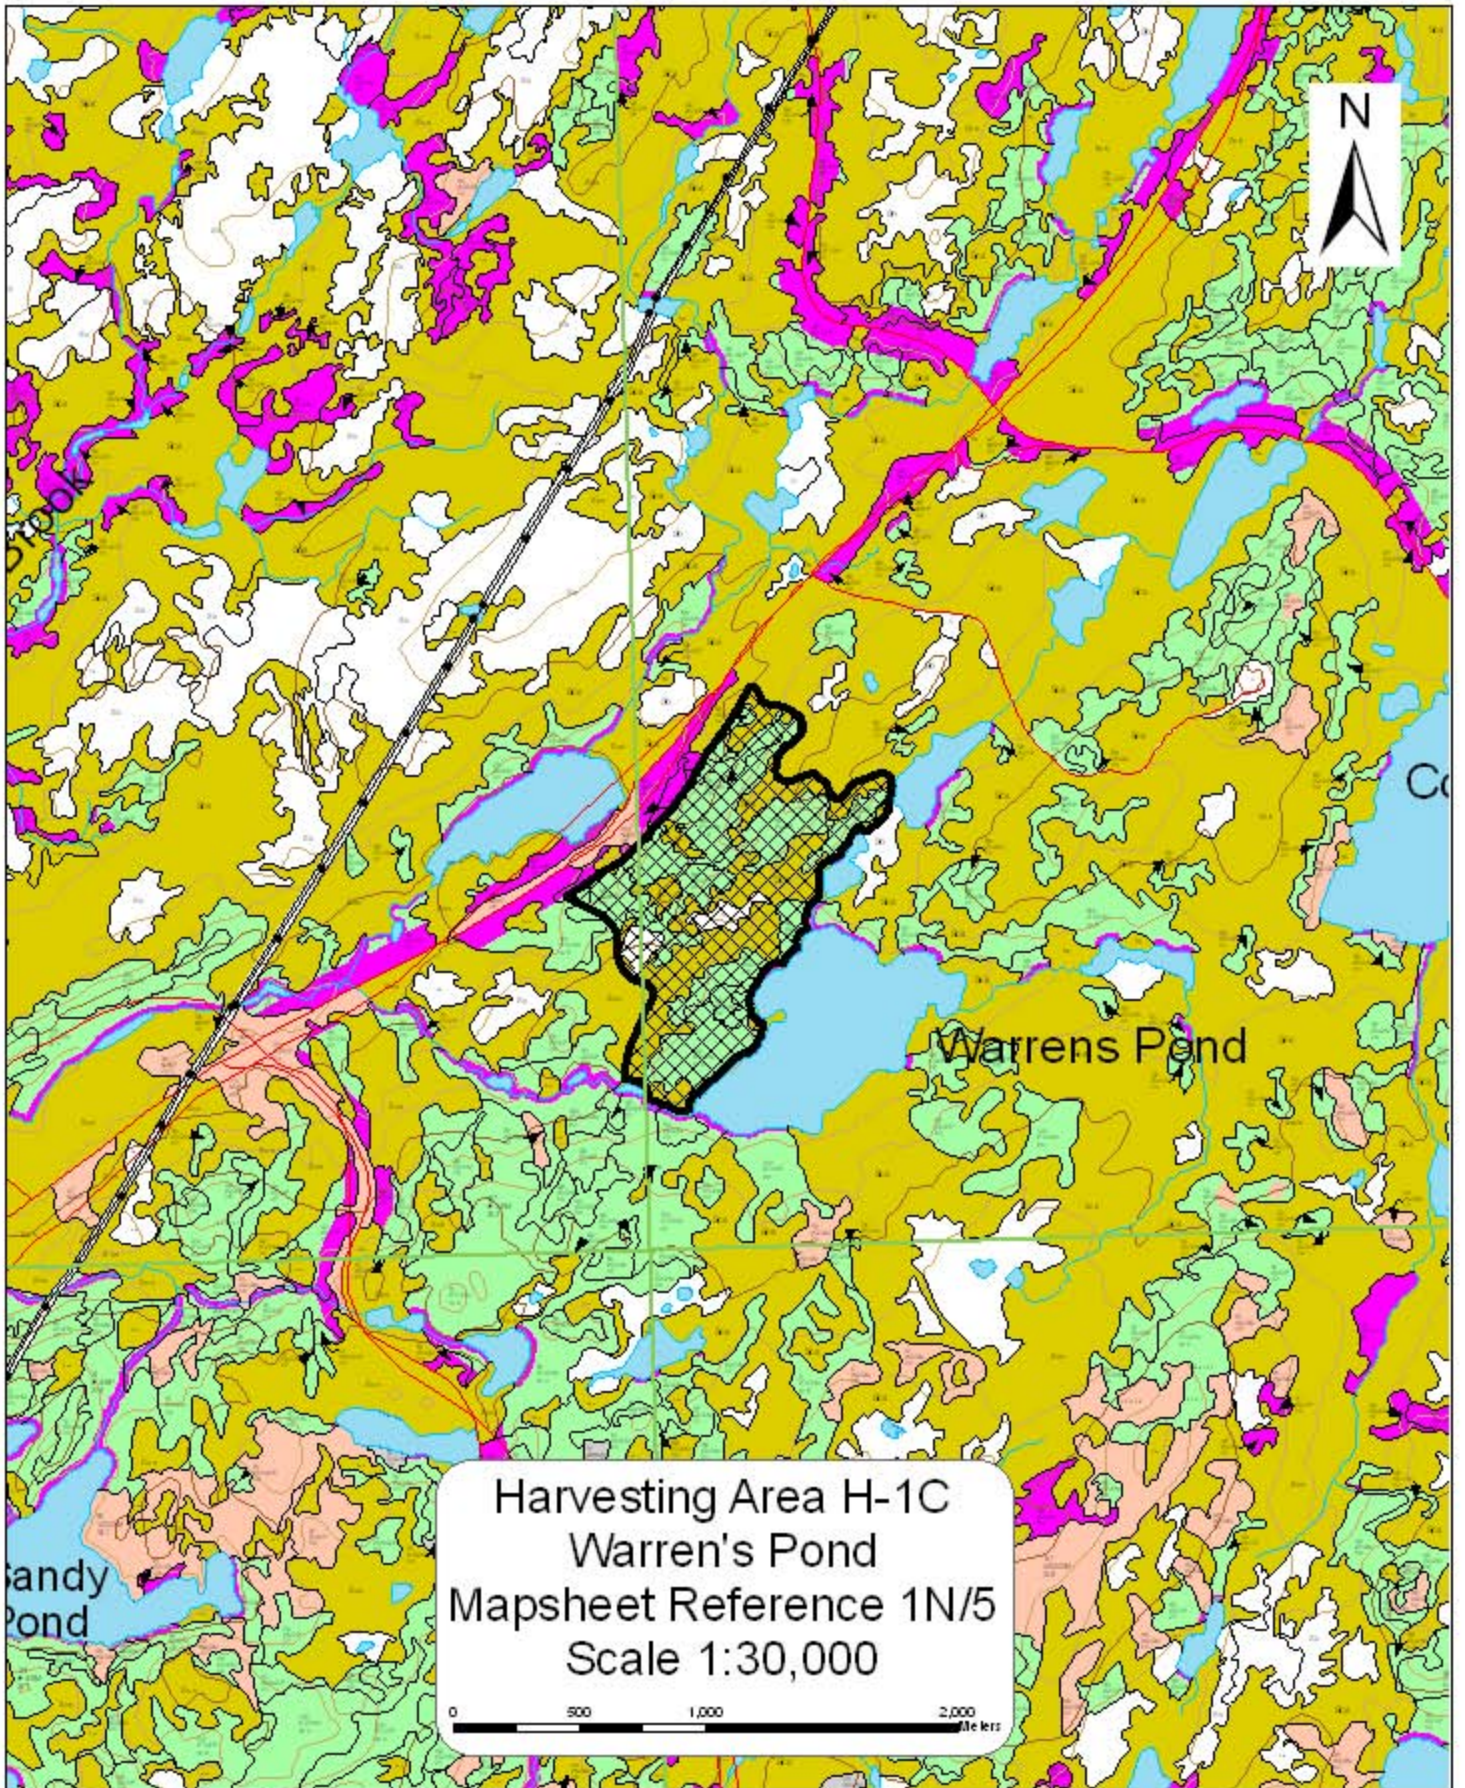

Harvesting Area B-4C  
Bad Pond  
Mapsheet Reference 1N/6-1N/3  
Scale 1:30,000

Harvesting Area I-7C  
Island Pond Ridge  
Mapsheet Reference 1N/11  
Scale 1:30,000

Harvesting Area B-6C  
Mosquito Pond  
Mapsheet Reference 1N/3  
Scale 1:30,000

Big  
We  
Po

Harvesting Area K-6C  
Peak Pond  
Mapsheet Reference 1N/5  
Scale 1:30,000

Harvesting Area K-1C  
Rantem Cove  
Mapsheet Reference 1N/12 III  
Scale 1:30,000

Harvesting Area K-8C  
Second Island Pond East  
Mapsheet Reference 1N/5  
Scale 1:30,000

Harvesting Area H-1C  
Warren's Pond  
Mapsheet Reference 1N/5  
Scale 1:30,000