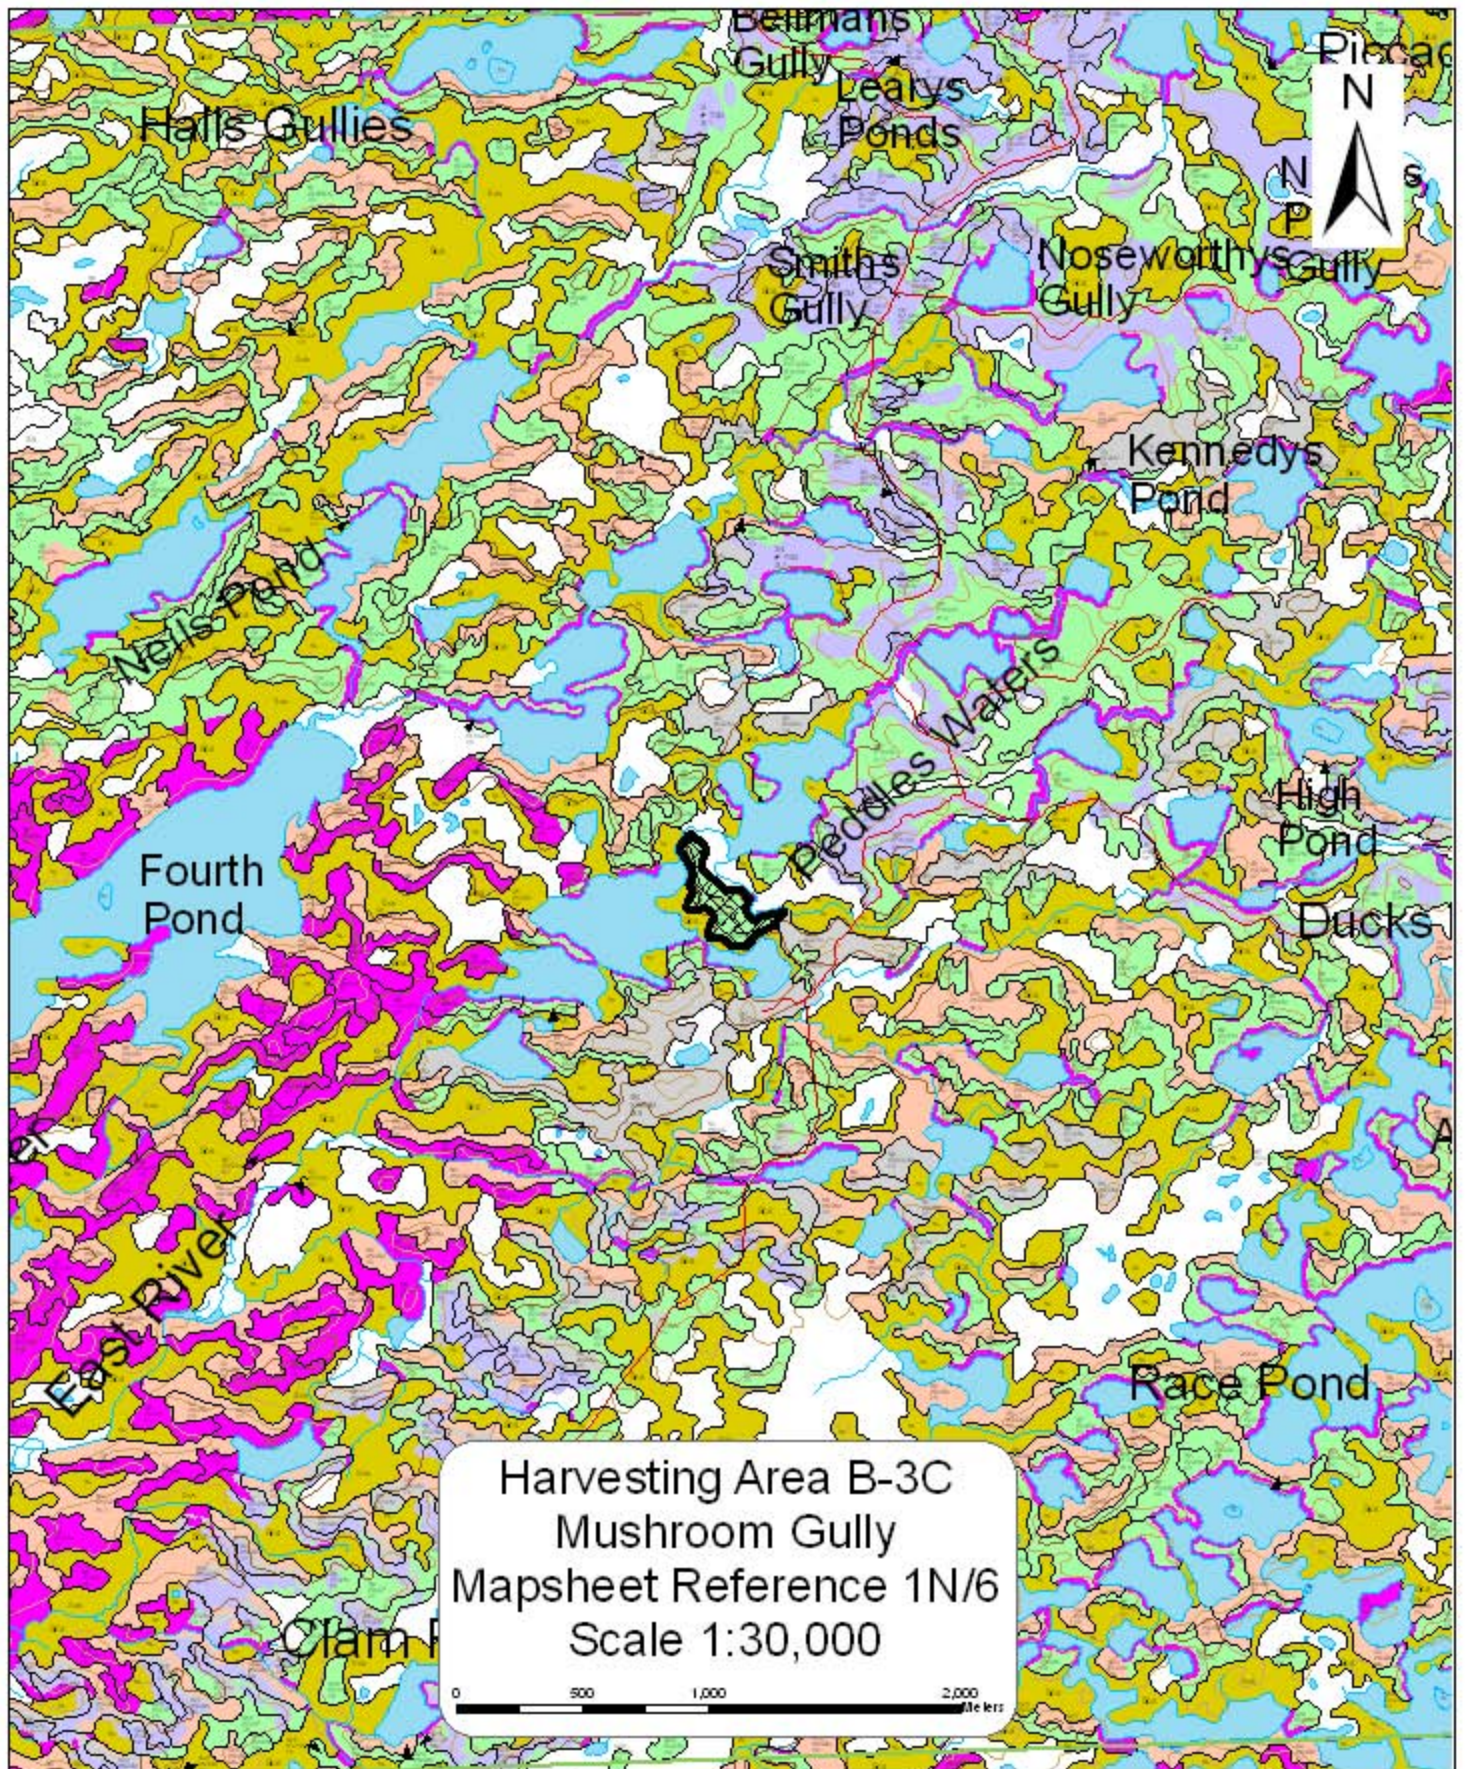

Harvesting Area B-4C  
Bad Pond  
Mapsheet Reference 1N/6-1N/3  
Scale 1:30,000

Harvesting Area I-7C  
Island Pond Ridge  
Mapsheet Reference 1N/11  
Scale 1:30,000

Harvesting Area B-6C  
Mosquito Pond  
Mapsheet Reference 1N/3  
Scale 1:30,000

Harvesting Area B-3C  
Mushroom Gully  
Mapsheet Reference 1N/6  
Scale 1:30,000

Harvesting Area B-7C  
Nine Mile Road  
Mapsheet Reference 1N/4  
Scale 1:30,000

Harvesting Area H-3C  
Northeast Arm  
Mapsheet Reference 1N/4  
Scale 1:30,000

Big  
We  
Po

Harvesting Area K-6C  
Peak Pond  
Mapsheet Reference 1N/5  
Scale 1:30,000

Harvesting Area K-1C  
Rantem Cove  
Mapsheet Reference 1N/12 III  
Scale 1:30,000

Harvesting Area K-8C  
Second Island Pond East  
Mapsheet Reference 1N/5  
Scale 1:30,000

Harvesting Area H-1C  
Warren's Pond  
Mapsheet Reference 1N/5  
Scale 1:30,000