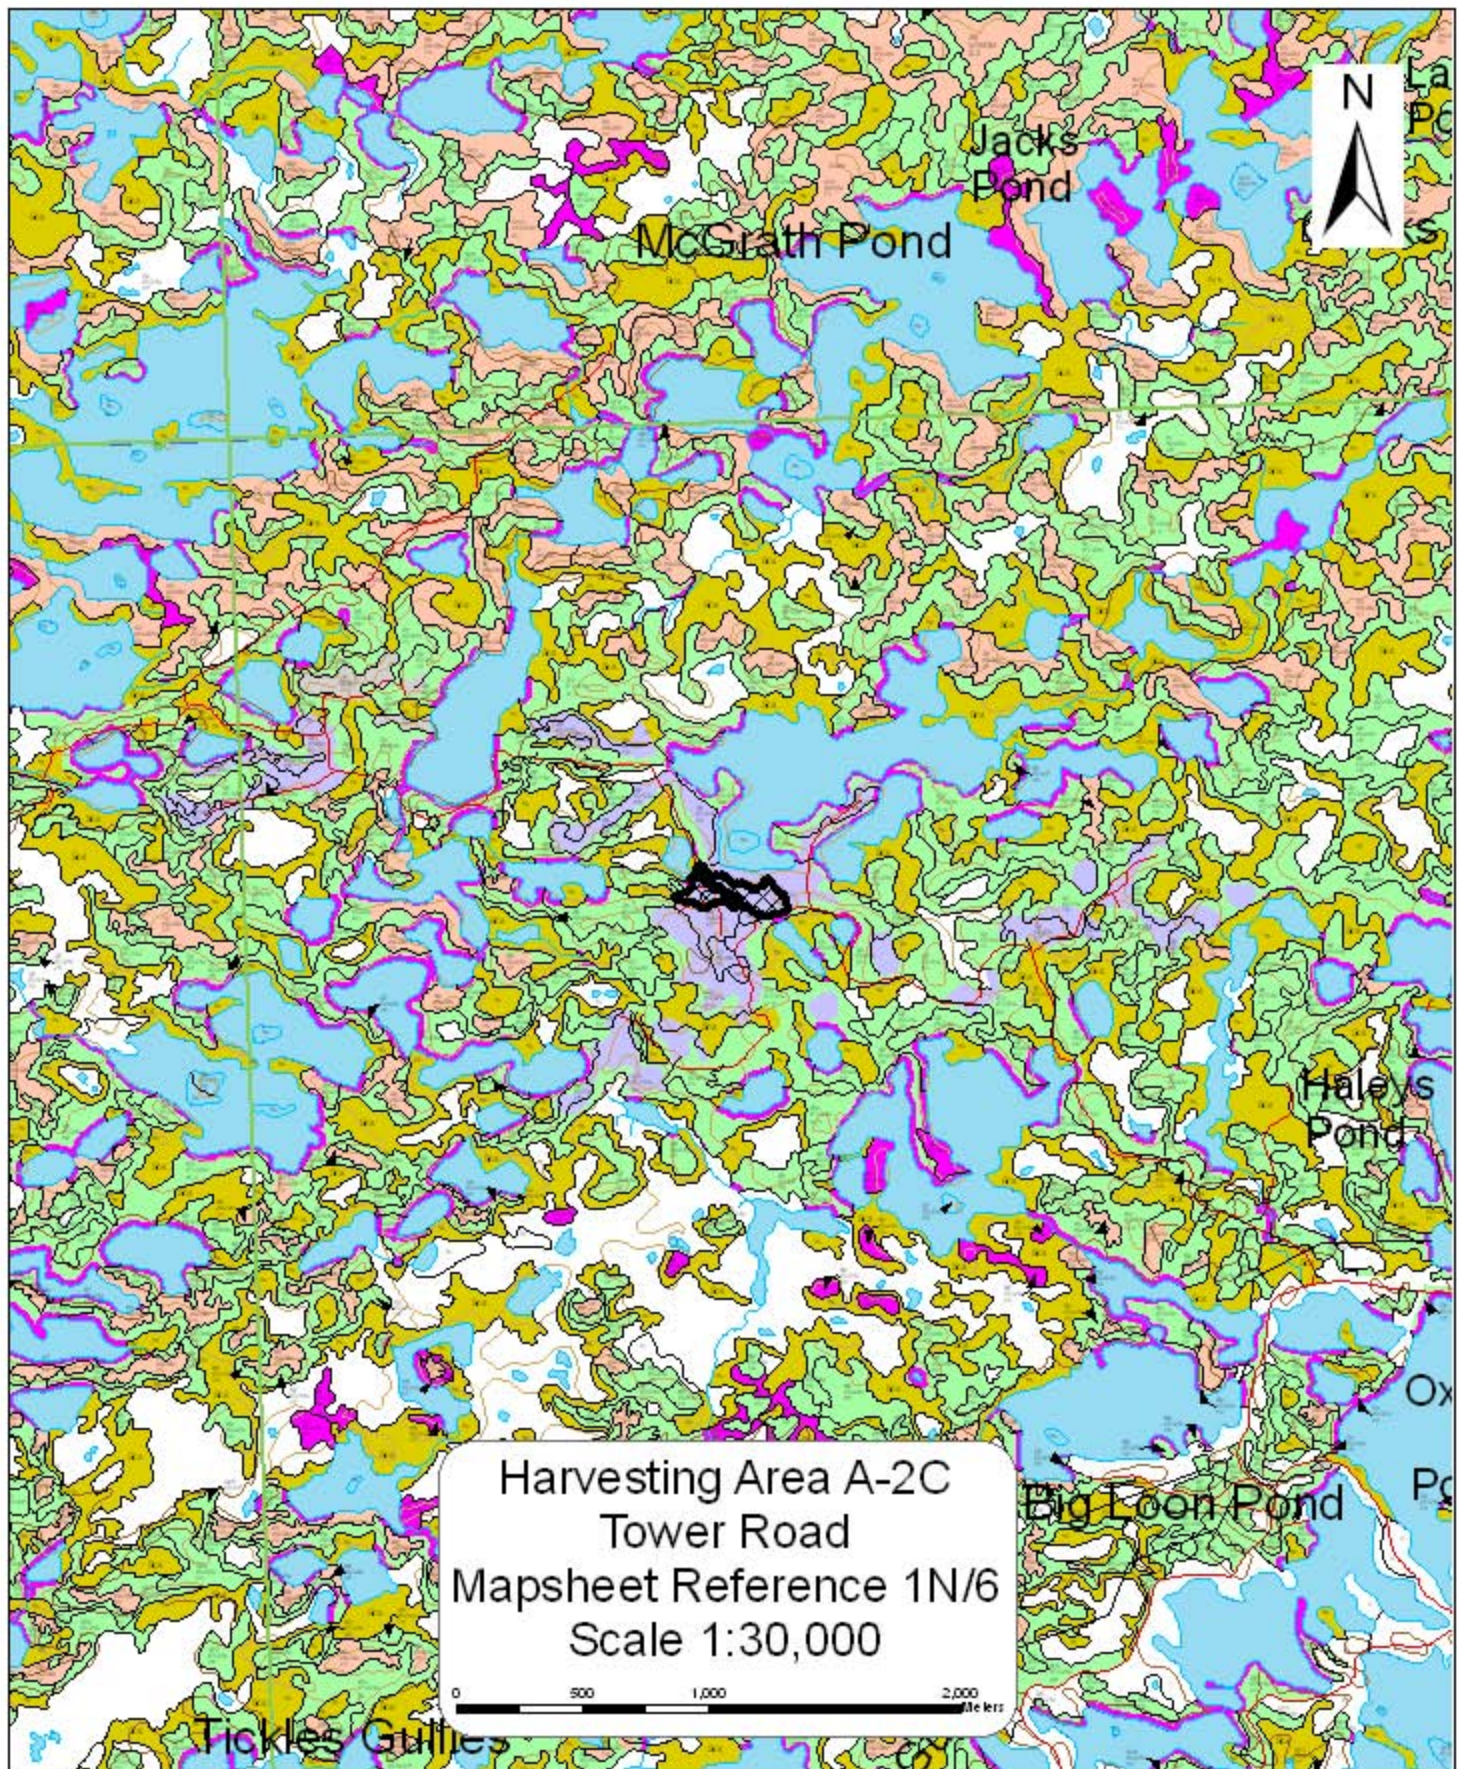

Harvesting Area B-4C  
Bad Pond  
Mapsheet Reference 1N/6-1N/3  
Scale 1:30,000

Harvesting Area I-7C  
Island Pond Ridge  
Mapsheet Reference 1N/11  
Scale 1:30,000

Harvesting Area B-6C  
Mosquito Pond  
Mapsheet Reference 1N/3  
Scale 1:30,000

Big  
We  
Po

Harvesting Area K-6C  
Peak Pond  
Mapsheet Reference 1N/5  
Scale 1:30,000

Harvesting Area K-1C  
Rantem Cove  
Mapsheet Reference 1N/12 III  
Scale 1:30,000

Harvesting Area K-8C  
Second Island Pond East  
Mapsheet Reference 1N/5  
Scale 1:30,000

Harvesting Area H-1C  
Warren's Pond  
Mapsheet Reference 1N/5  
Scale 1:30,000