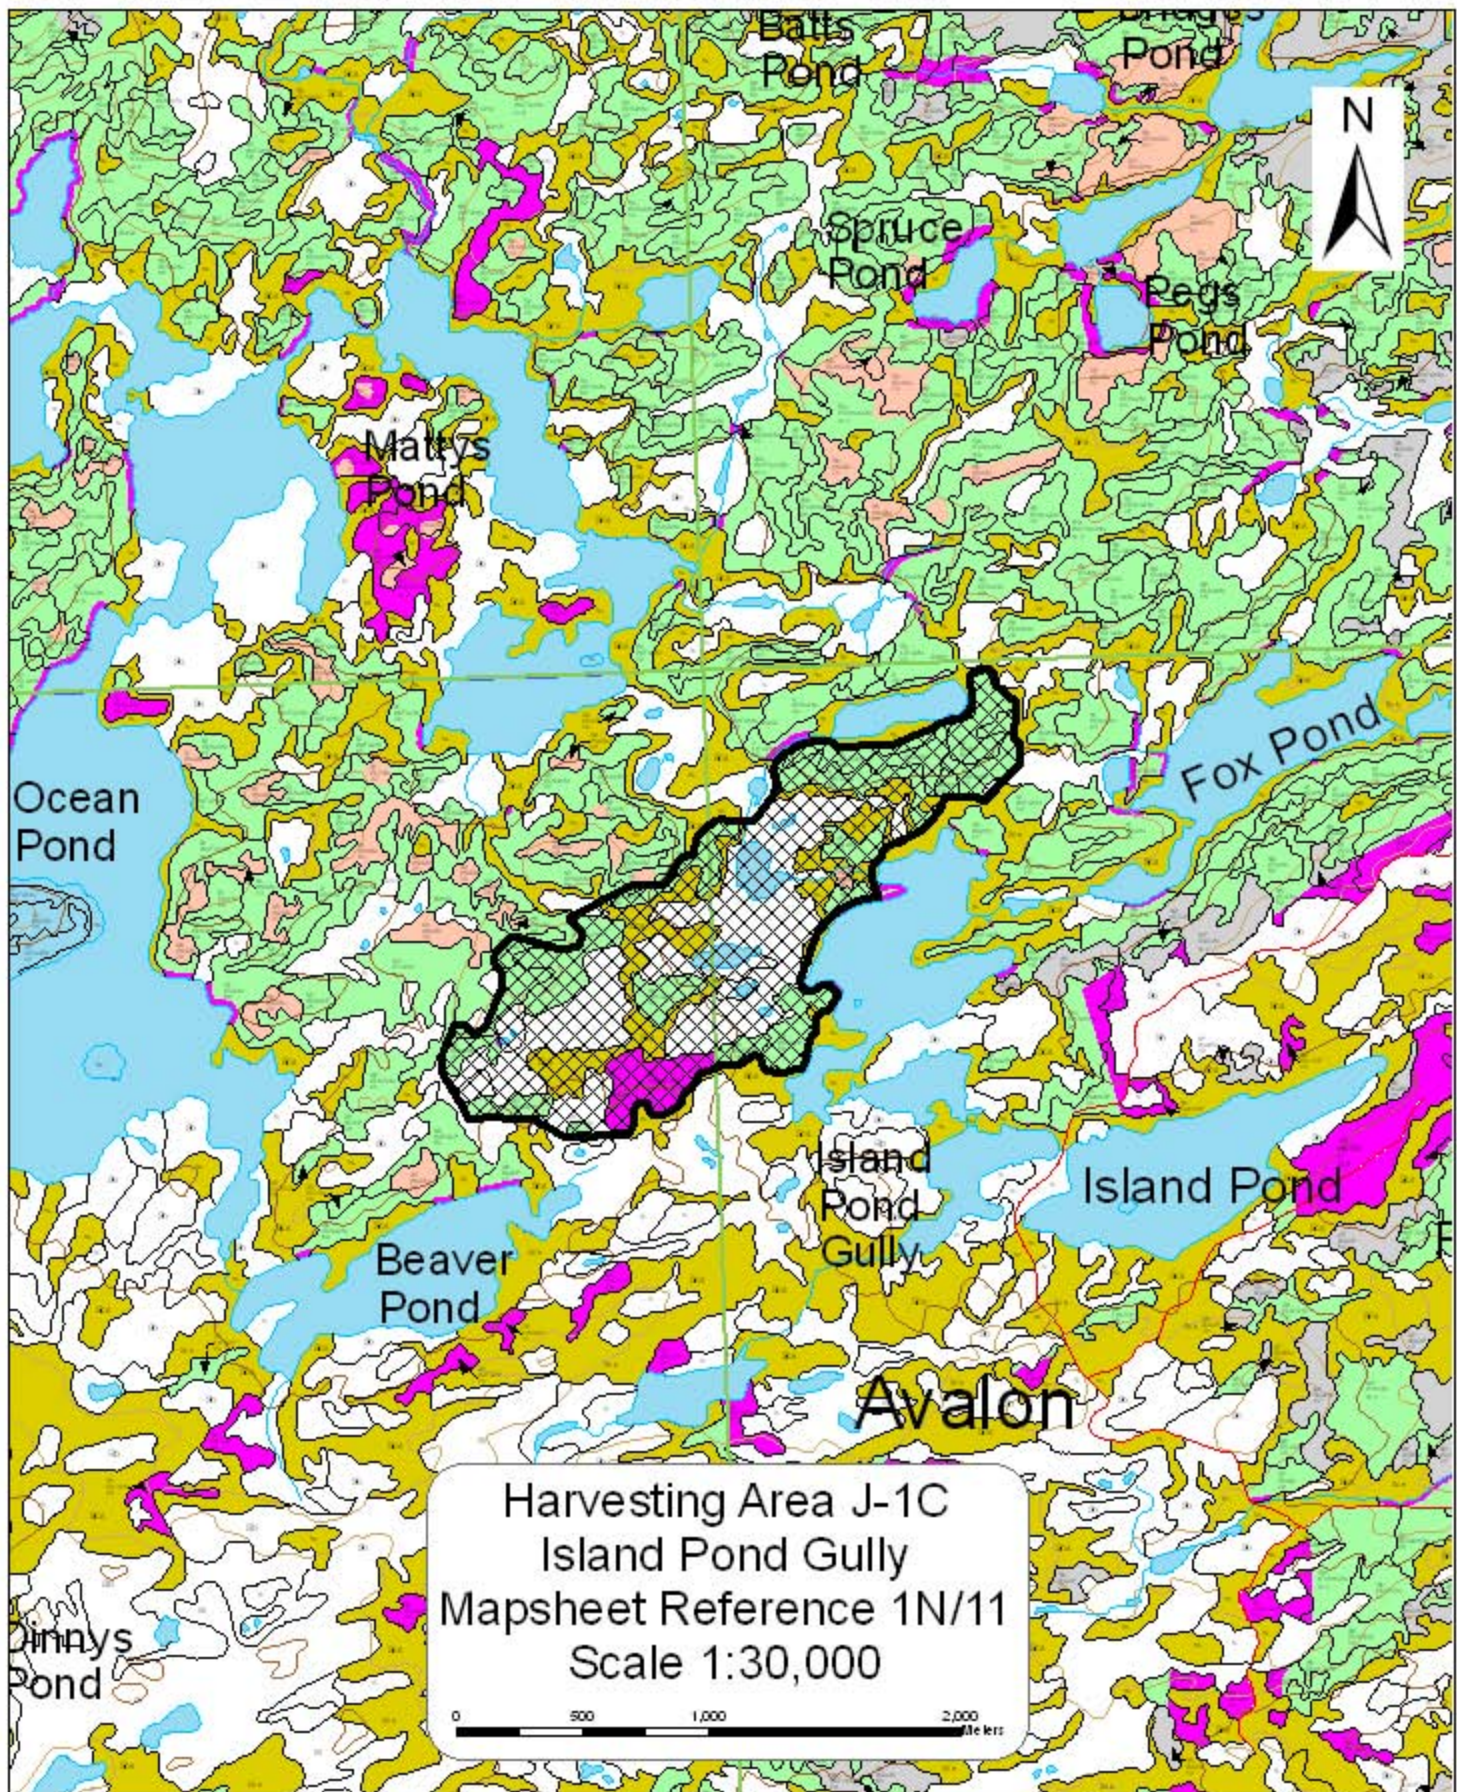

Harvesting Area B-4C  
Bad Pond  
Mapsheet Reference 1N/6-1N/3  
Scale 1:30,000

Harvesting Area I-7C  
Island Pond Ridge  
Mapsheet Reference 1N/11  
Scale 1:30,000

Harvesting Area B-6C  
Mosquito Pond  
Mapsheet Reference 1N/3  
Scale 1:30,000

Harvesting Area B-3C  
Mushroom Gully  
Mapsheet Reference 1N/6  
Scale 1:30,000

Harvesting Area B-7C  
Nine Mile Road  
Mapsheet Reference 1N/4  
Scale 1:30,000

Harvesting Area H-3C  
Northeast Arm  
Mapsheet Reference 1N/4  
Scale 1:30,000

Big  
We  
Po

Harvesting Area K-6C  
Peak Pond  
Mapsheet Reference 1N/5  
Scale 1:30,000

Harvesting Area K-1C  
Rantem Cove  
Mapsheet Reference 1N/12 III  
Scale 1:30,000

Harvesting Area K-8C  
Second Island Pond East  
Mapsheet Reference 1N/5  
Scale 1:30,000

Harvesting Area H-1C  
Warren's Pond  
Mapsheet Reference 1N/5  
Scale 1:30,000