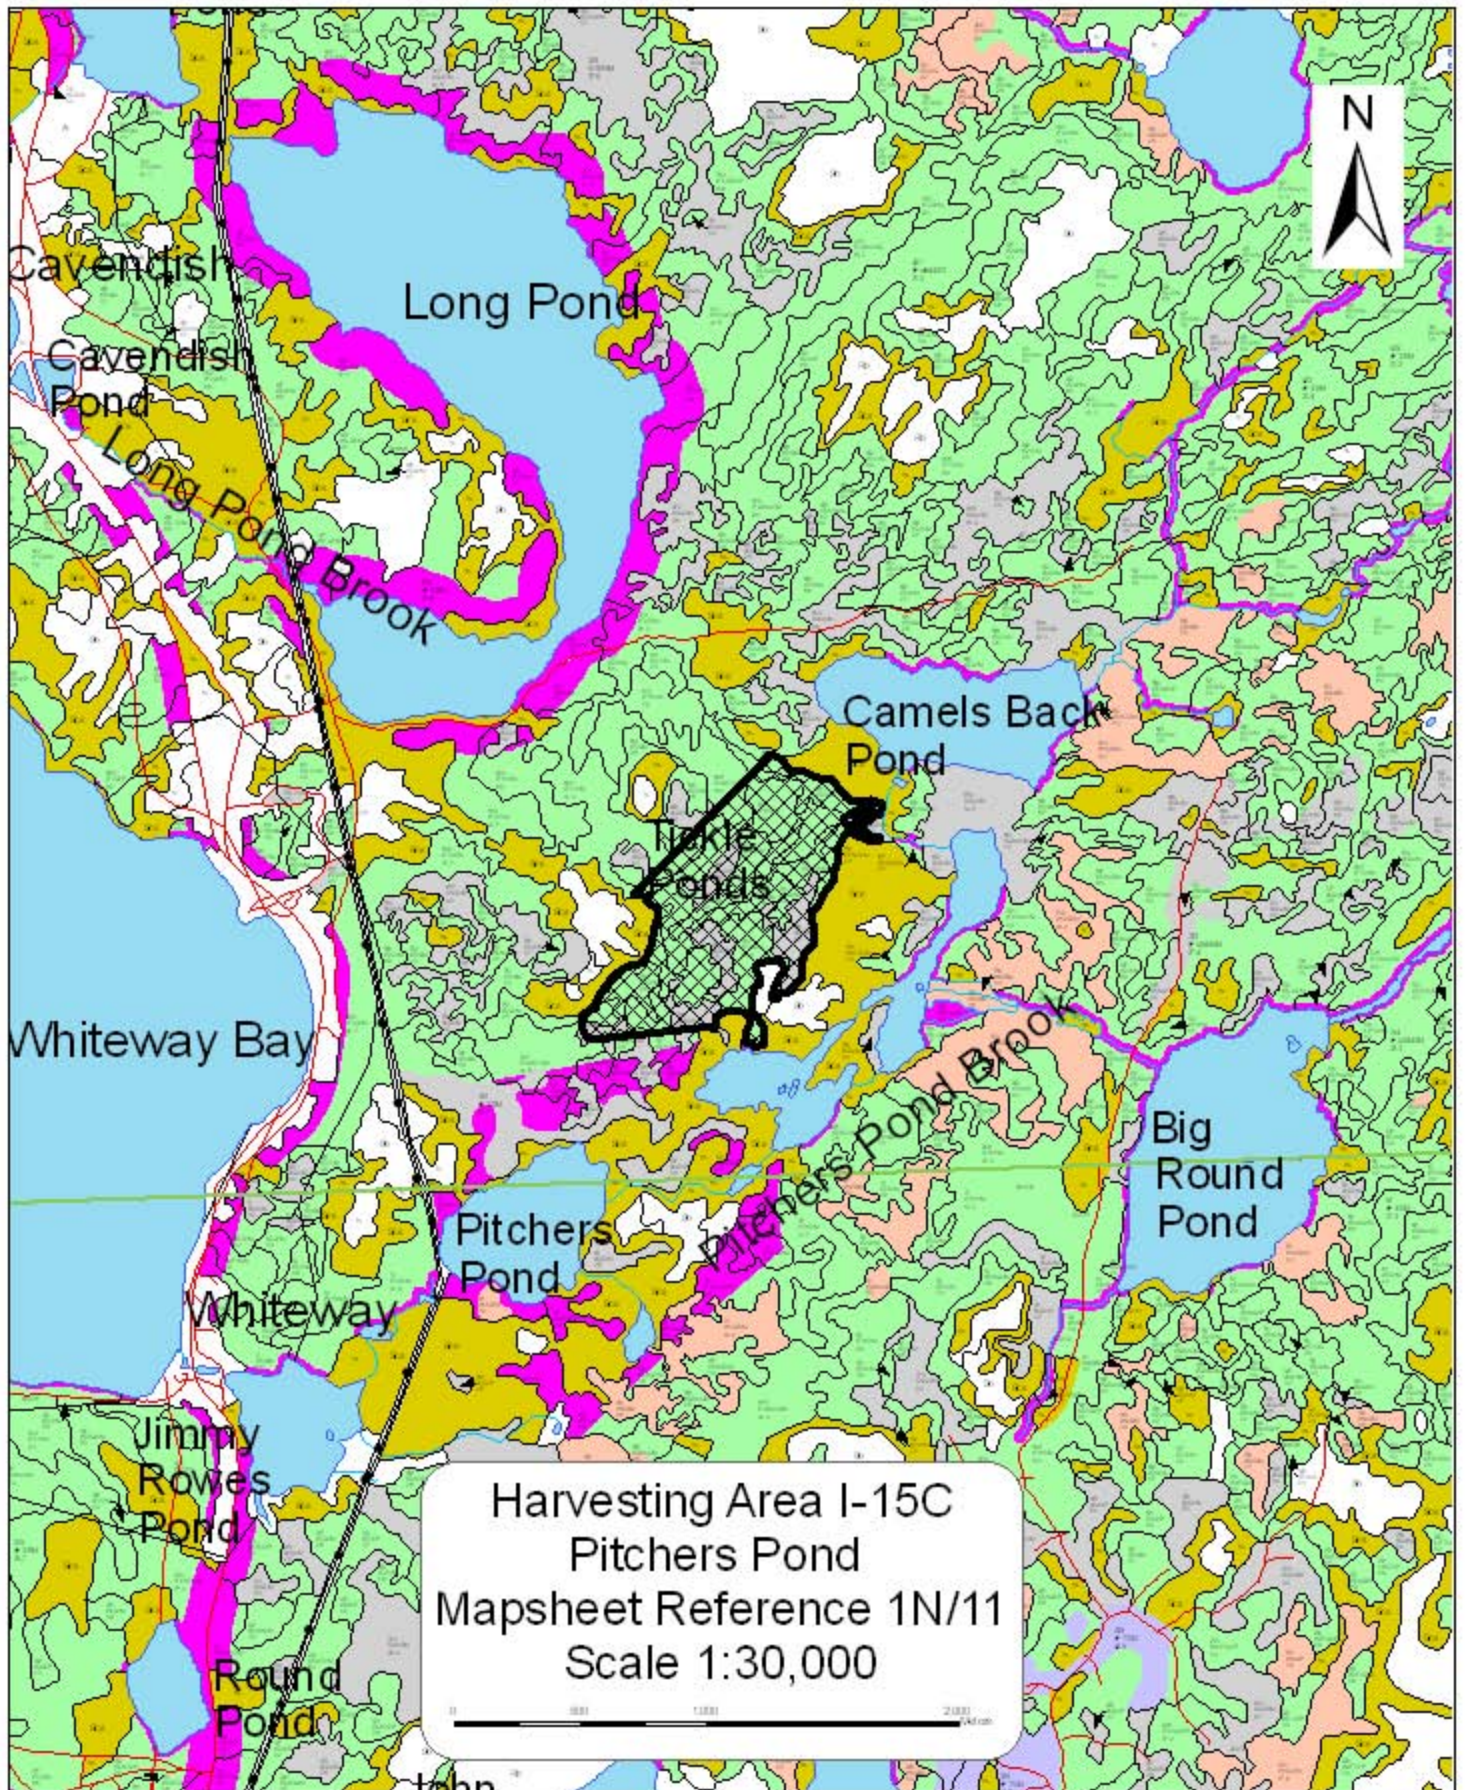

Harvesting Area B-4C  
Bad Pond  
Mapsheet Reference 1N/6-1N/3  
Scale 1:30,000

Harvesting Area I-7C  
Island Pond Ridge  
Mapsheet Reference 1N/11  
Scale 1:30,000

Harvesting Area B-6C  
Mosquito Pond  
Mapsheet Reference 1N/3  
Scale 1:30,000

Big  
We  
Po

Harvesting Area K-6C  
Peak Pond  
Mapsheet Reference 1N/5  
Scale 1:30,000

Harvesting Area K-1C  
Rantem Cove  
Mapsheet Reference 1N/12 III  
Scale 1:30,000

Harvesting Area K-8C  
Second Island Pond East  
Mapsheet Reference 1N/5  
Scale 1:30,000

Harvesting Area H-1C  
Warren's Pond  
Mapsheet Reference 1N/5  
Scale 1:30,000