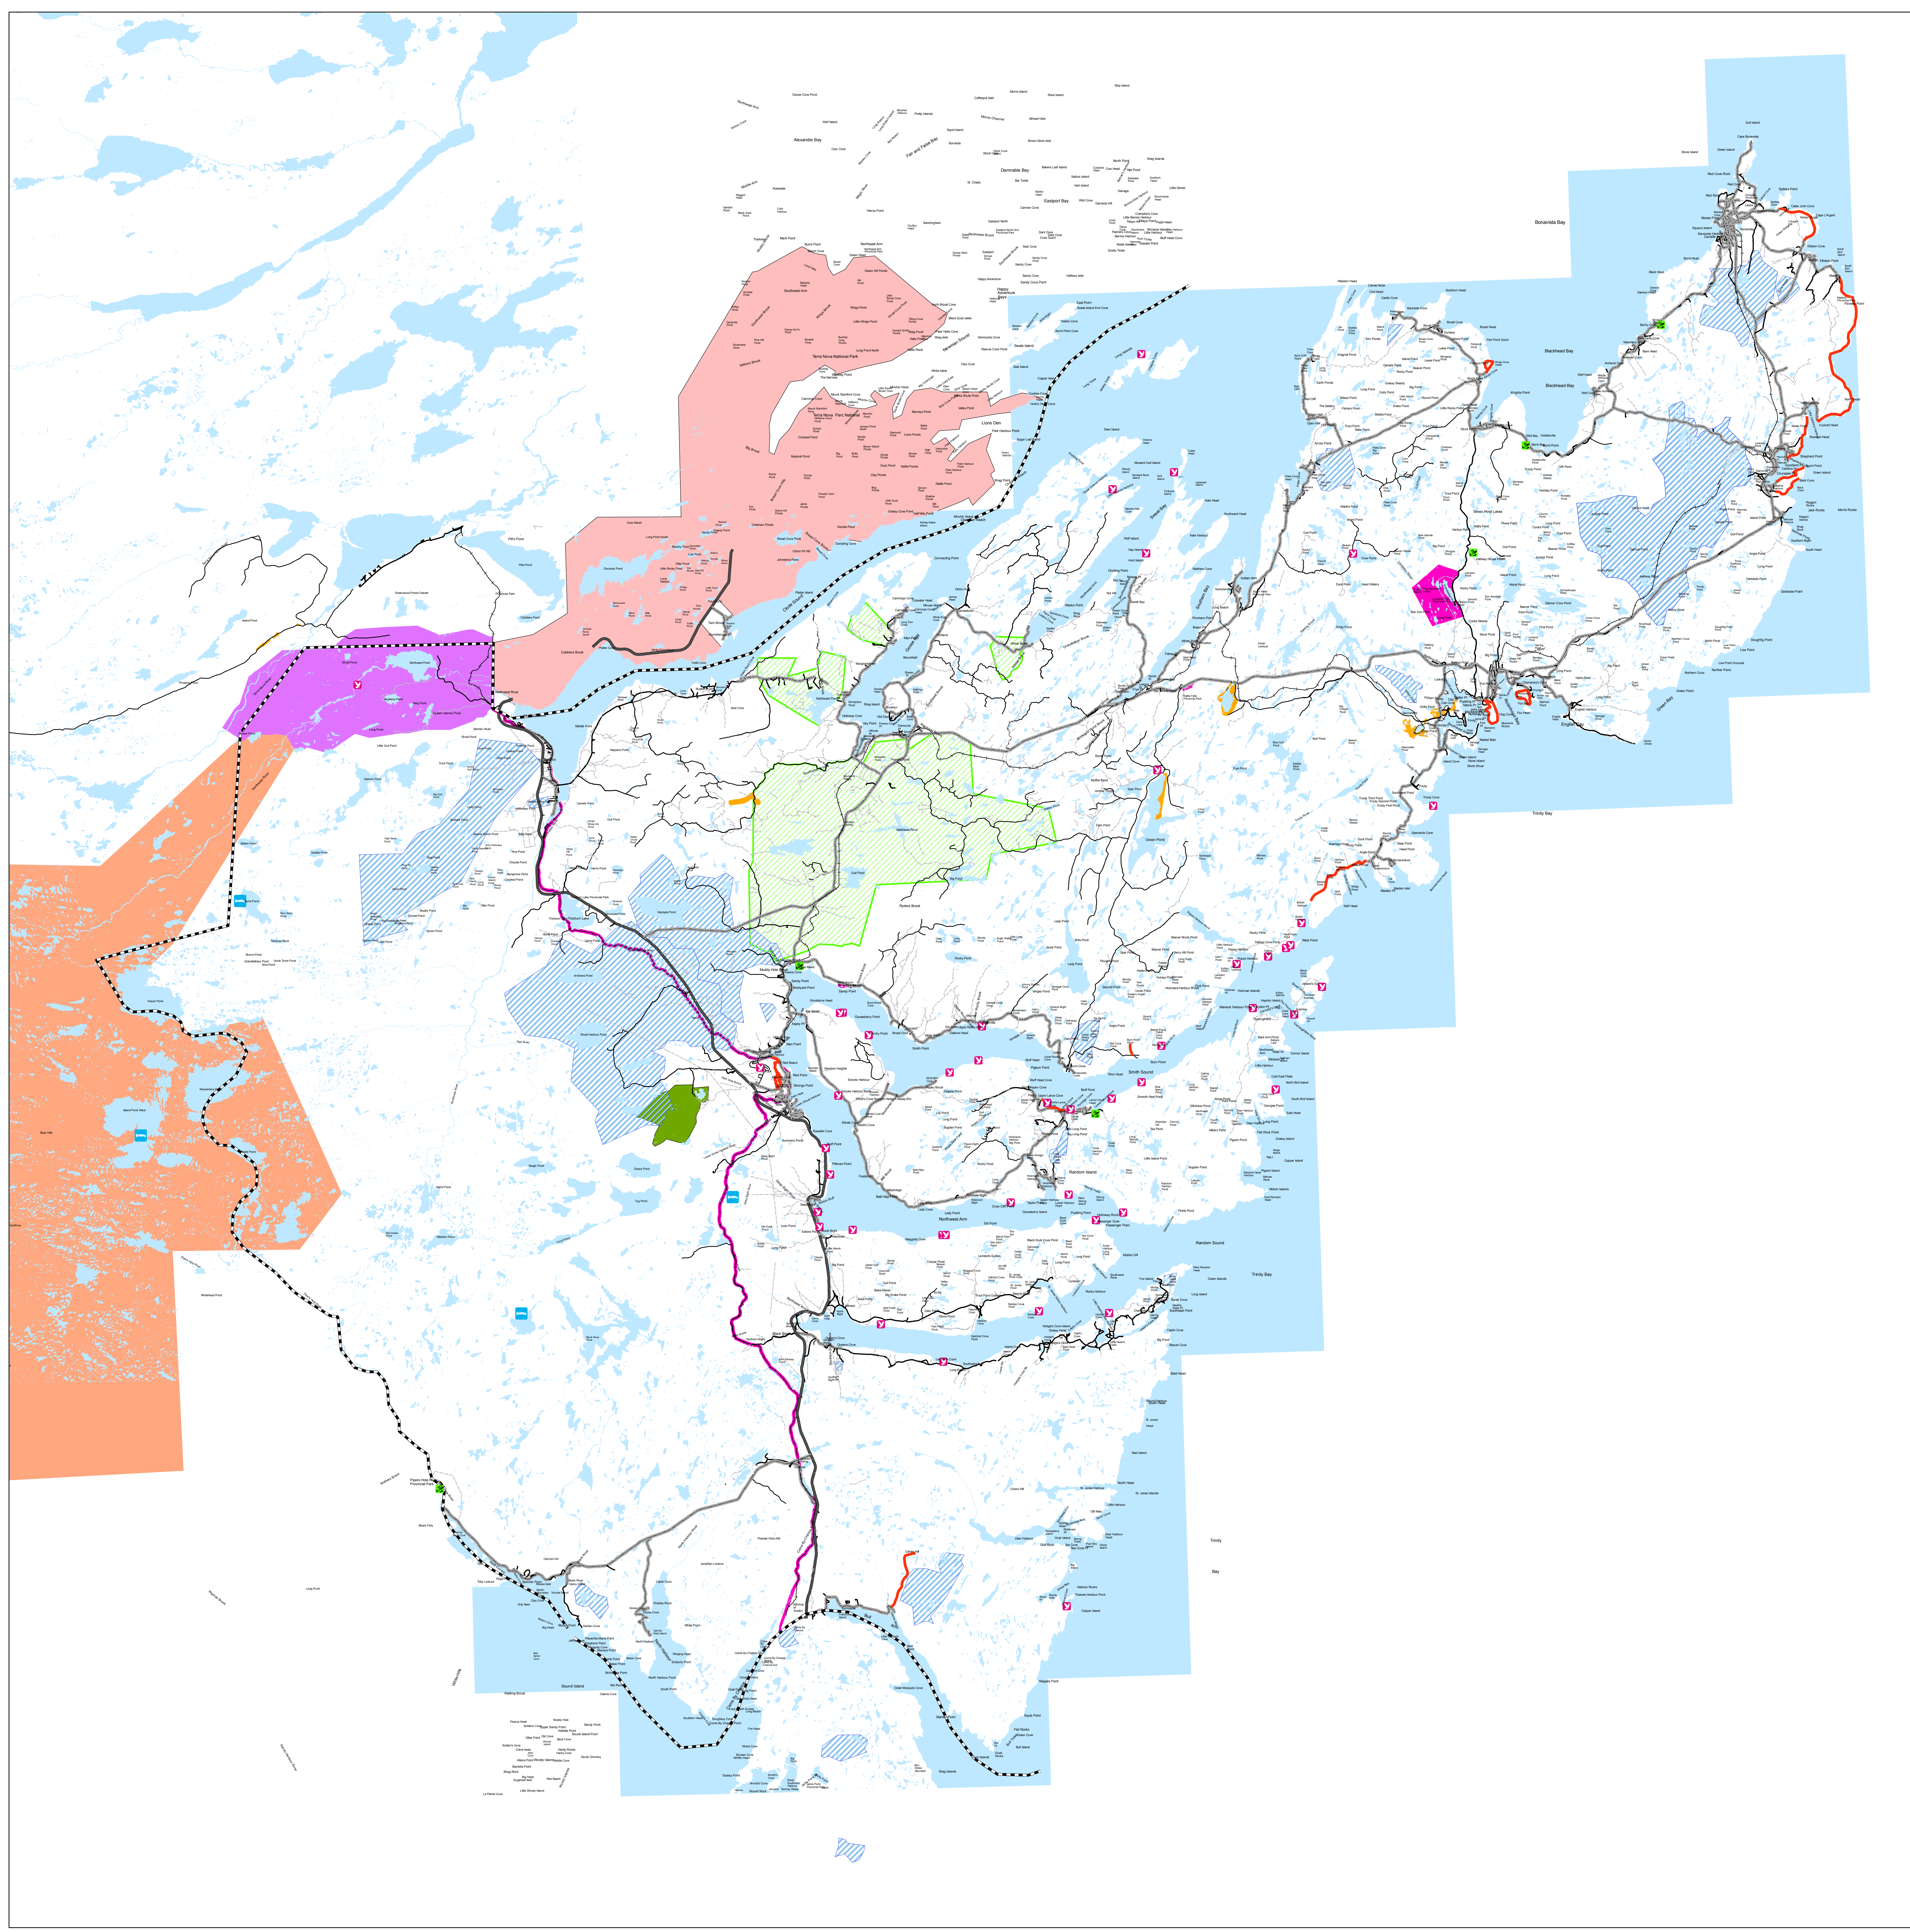

1:150,000

Legend

-  Outfitters
-  Rare Plants
-  Raptor Nest Sites
-  District 02 Boundary
-  Buffered Recreation Trails
-  TCH
-  Paved Roads
-  Unpaved Roads
-  Resource Roads
-  Trails
-  Abandoned Railbed
-  Waterbodies
-  Cabin Development Areas
-  Protected Water Supply Areas
-  White Hills Ski Hill Reserve
-  Agriculture Development Area
-  Terra Nova National Park
-  Wildlife Corridor
-  Bay du Nord Wilderness Reserve
-  Trailway Buffer
-  Provincial Parks