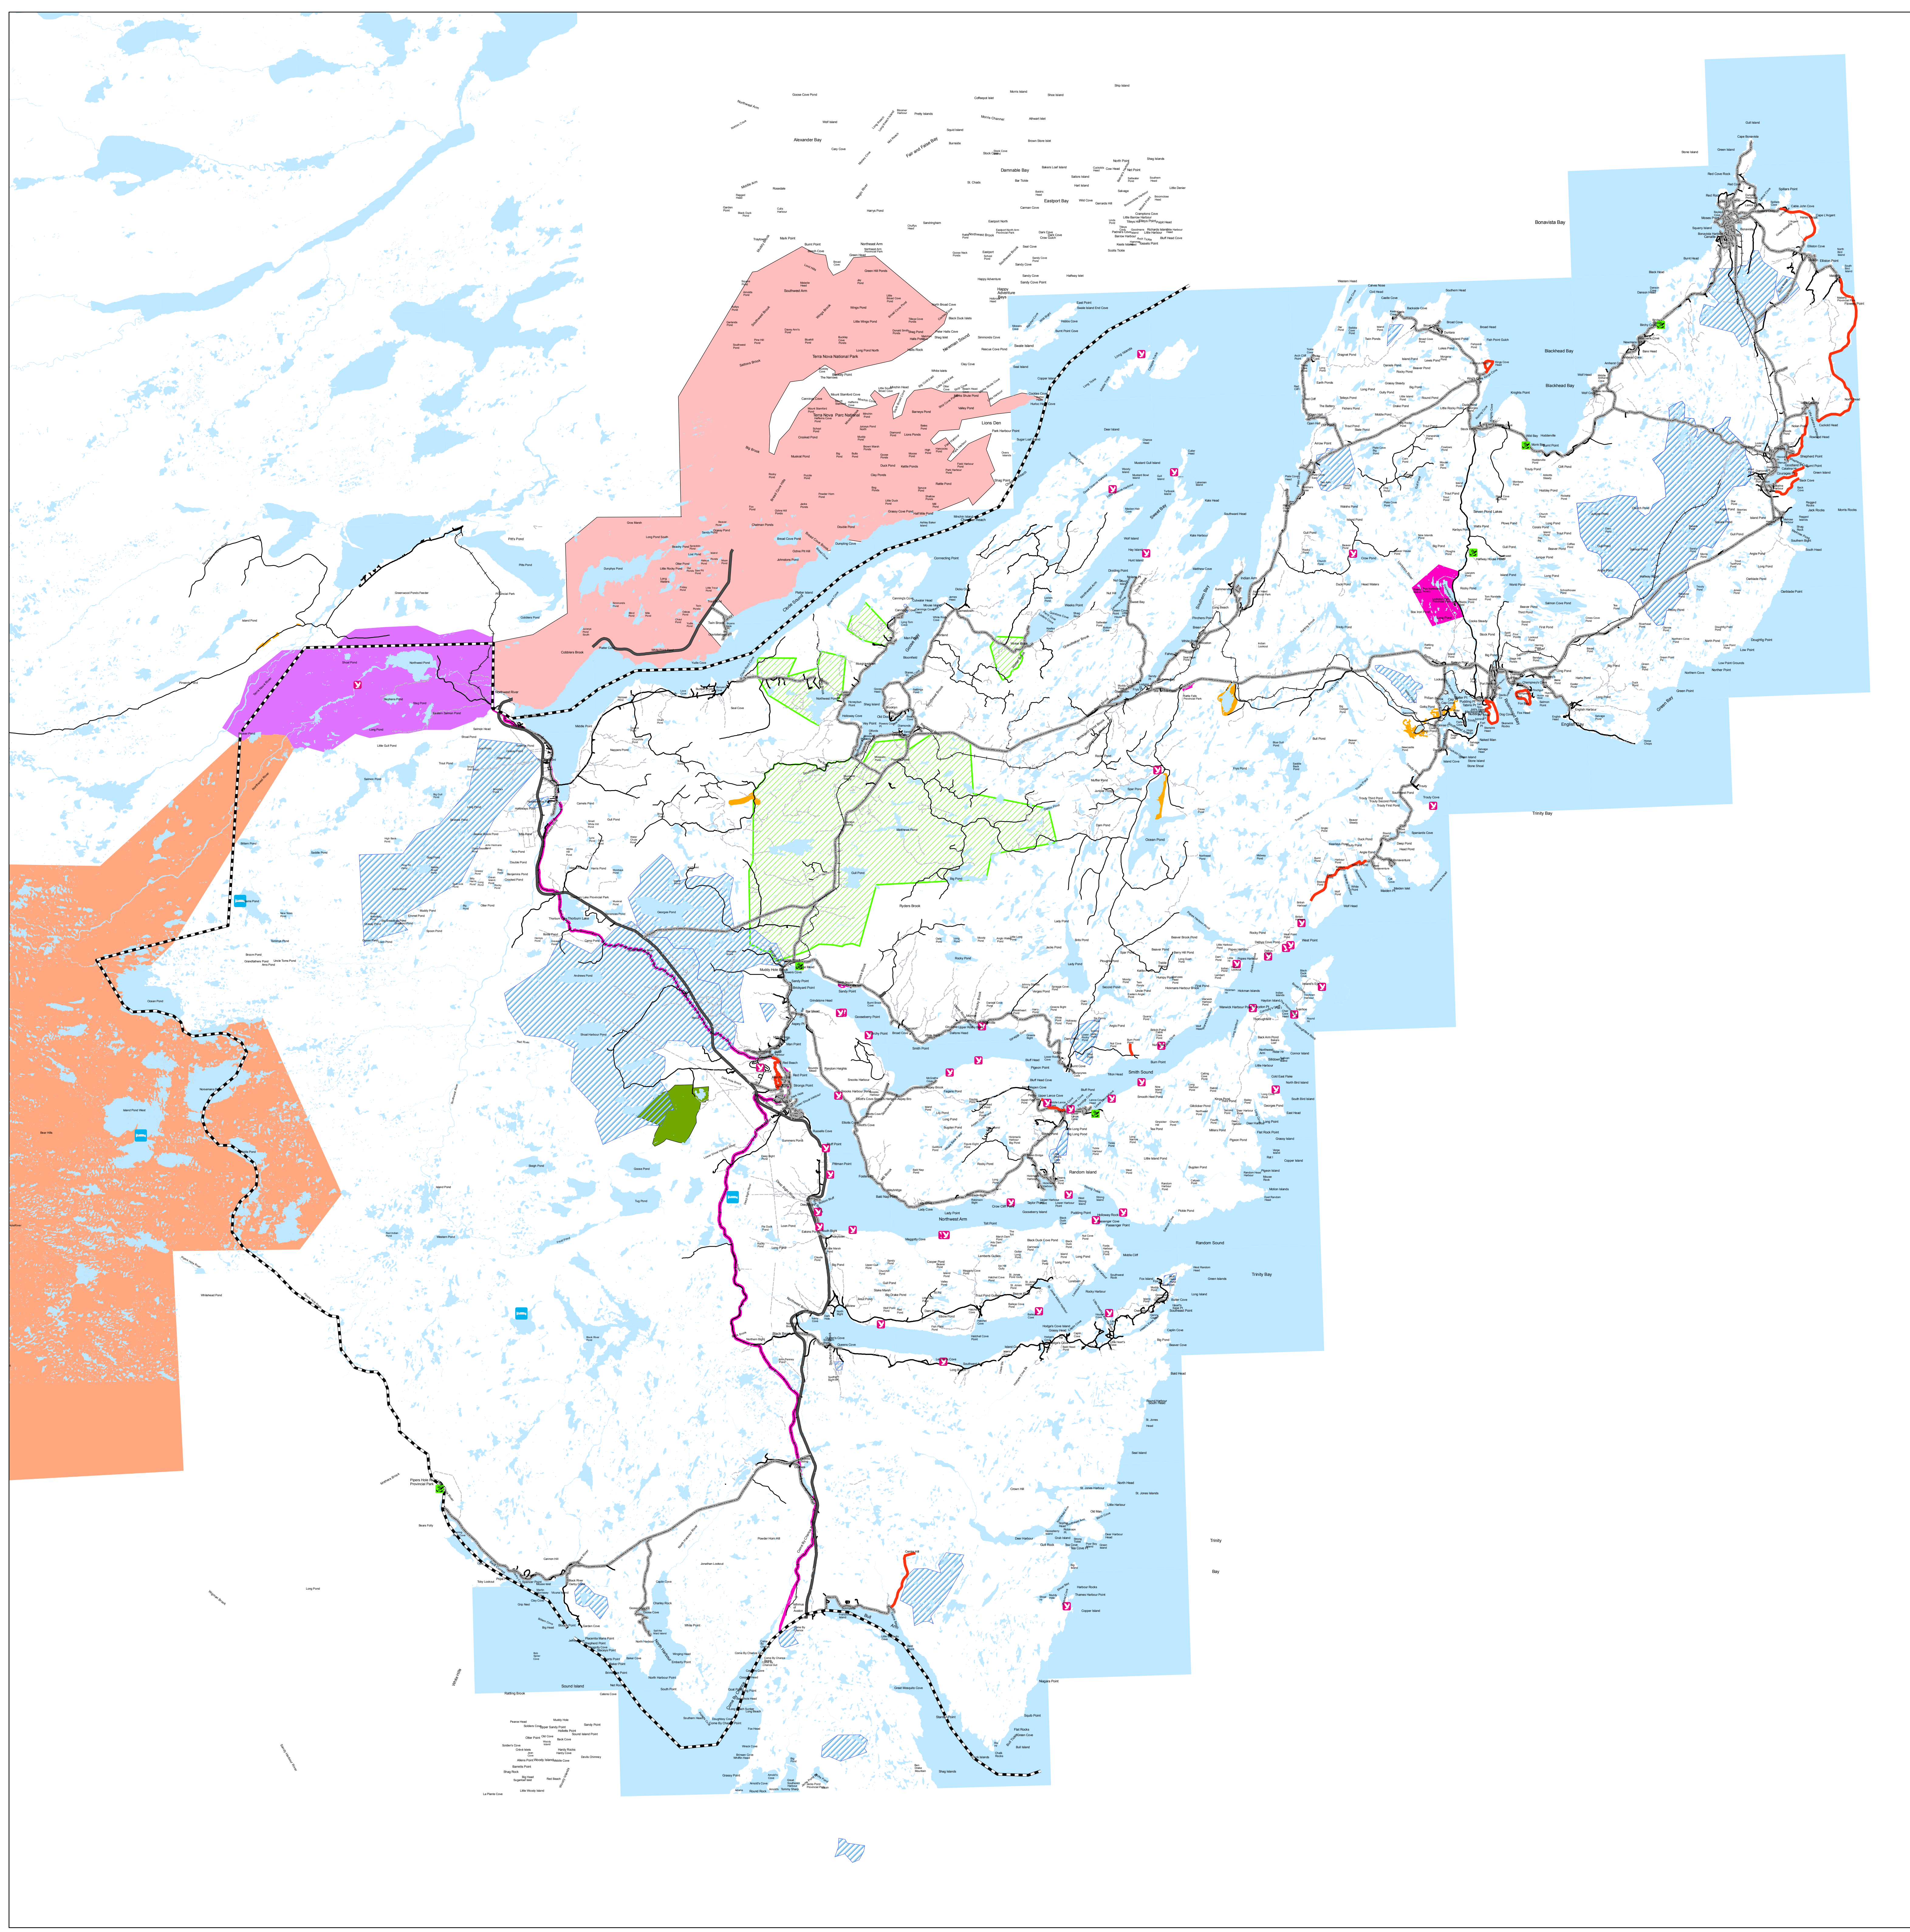

1:150,000

**Legend**

-  Outfitters
-  Rare Plants
-  Raptor Nest Sites
-  District 02 Boundary
-  Buffered Recreation Trails
-  TCH
-  Paved Roads
-  Unpaved Roads
-  Resource Roads
-  Trails
-  Abandoned Railbed
-  Waterbodies
-  Cabin Development Areas
-  Protected Water Supply Areas
-  White Hills Ski Hill Reserve
-  Agriculture Development Area
-  Terra Nova National Park
-  Wildlife Corridor
-  Bay du Nord Wilderness Reserve
-  Trailway Buffer
-  Provincial Parks