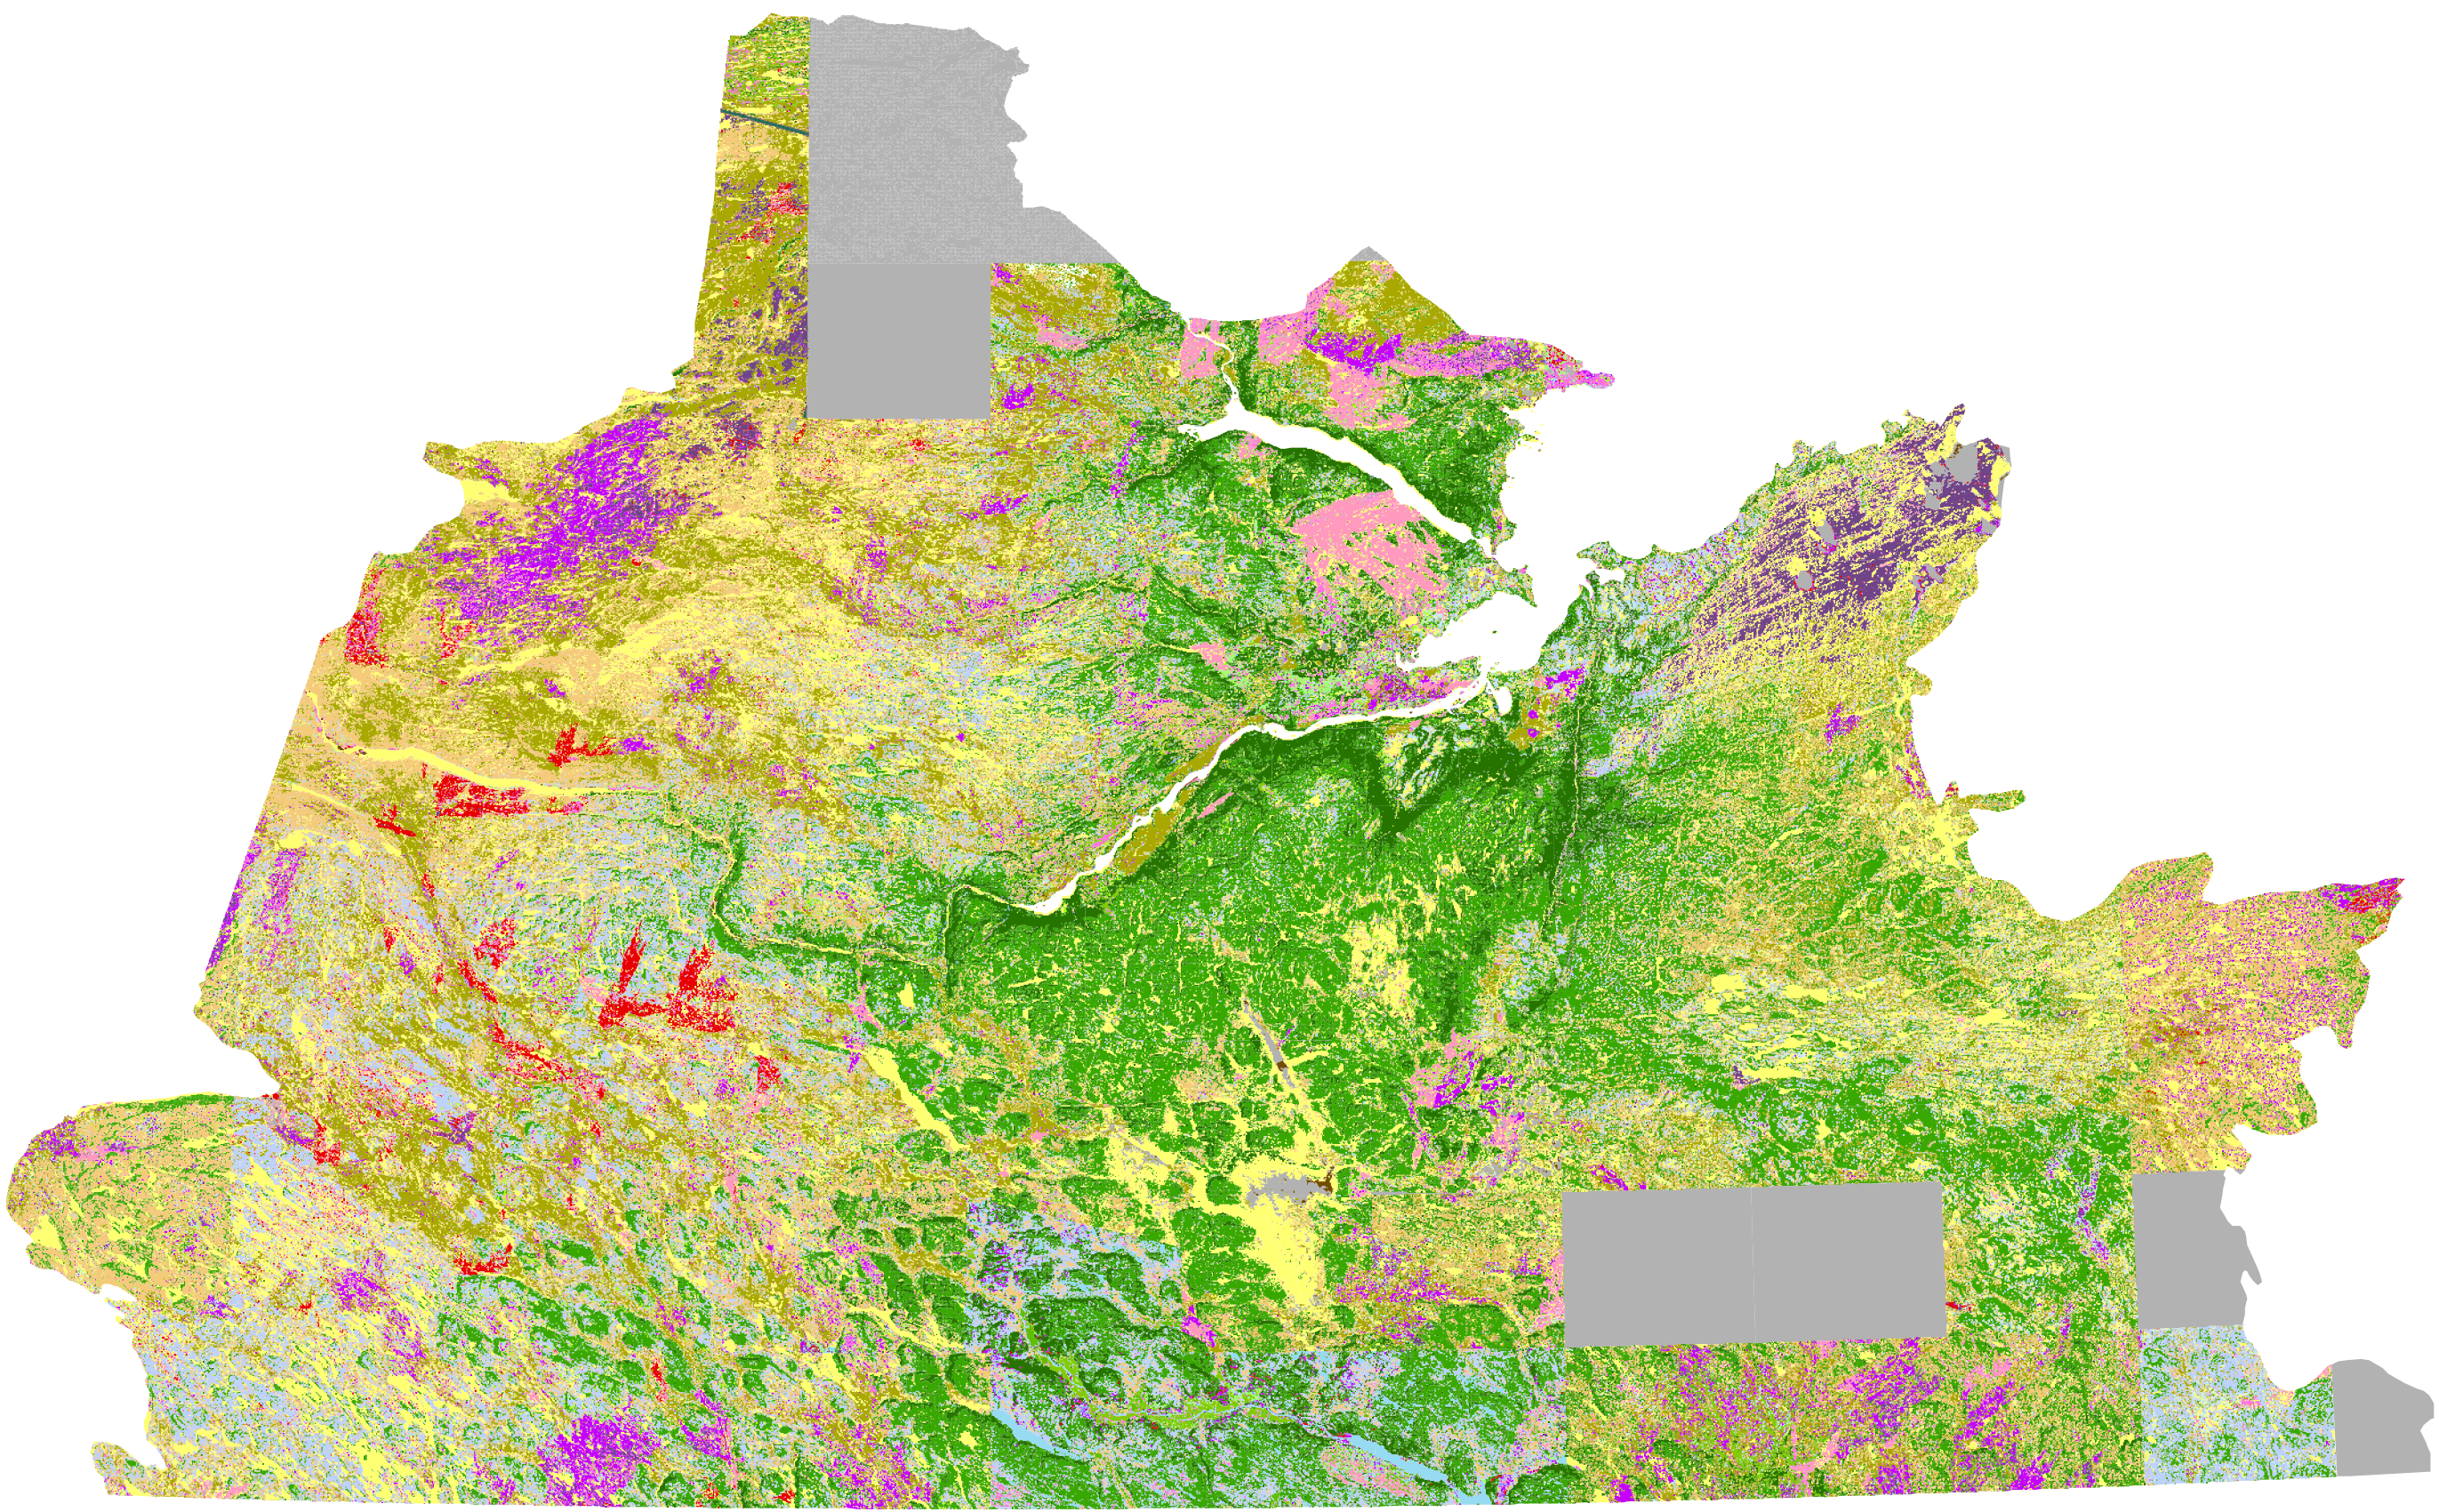

Map 1: Drieman Vegetation Classification District 19

- Legend**
- Unclassified
 - Heavily Stocked Spruce/Fir Commercial Forest
 - Moderately Stocked Spruce/Fir Commercial Forest
 - SCS with Spagnum/Feathermoss
 - SCS with Lichen Mosses
 - Immature Spruce/Fir
 - Spruce/Fir Regeneration
 - Mixedwood Mature
 - Hardwood Mature
 - Hardwood Successional
 - Hardwood Scrub
 - Lichen/Soil Barren
 - Rock Barren
 - Lichen/Recent Burn
 - Recent Burn
 - Lichen Scrub/Open Bog
 - Open Bog
 - String Bog
 - Tree Bog
 - Wet Sites
 - Cleared Land
 - Sand
 - Waterbodies
 - Cloud

0 10 20 Kilometers

1:1,200,000