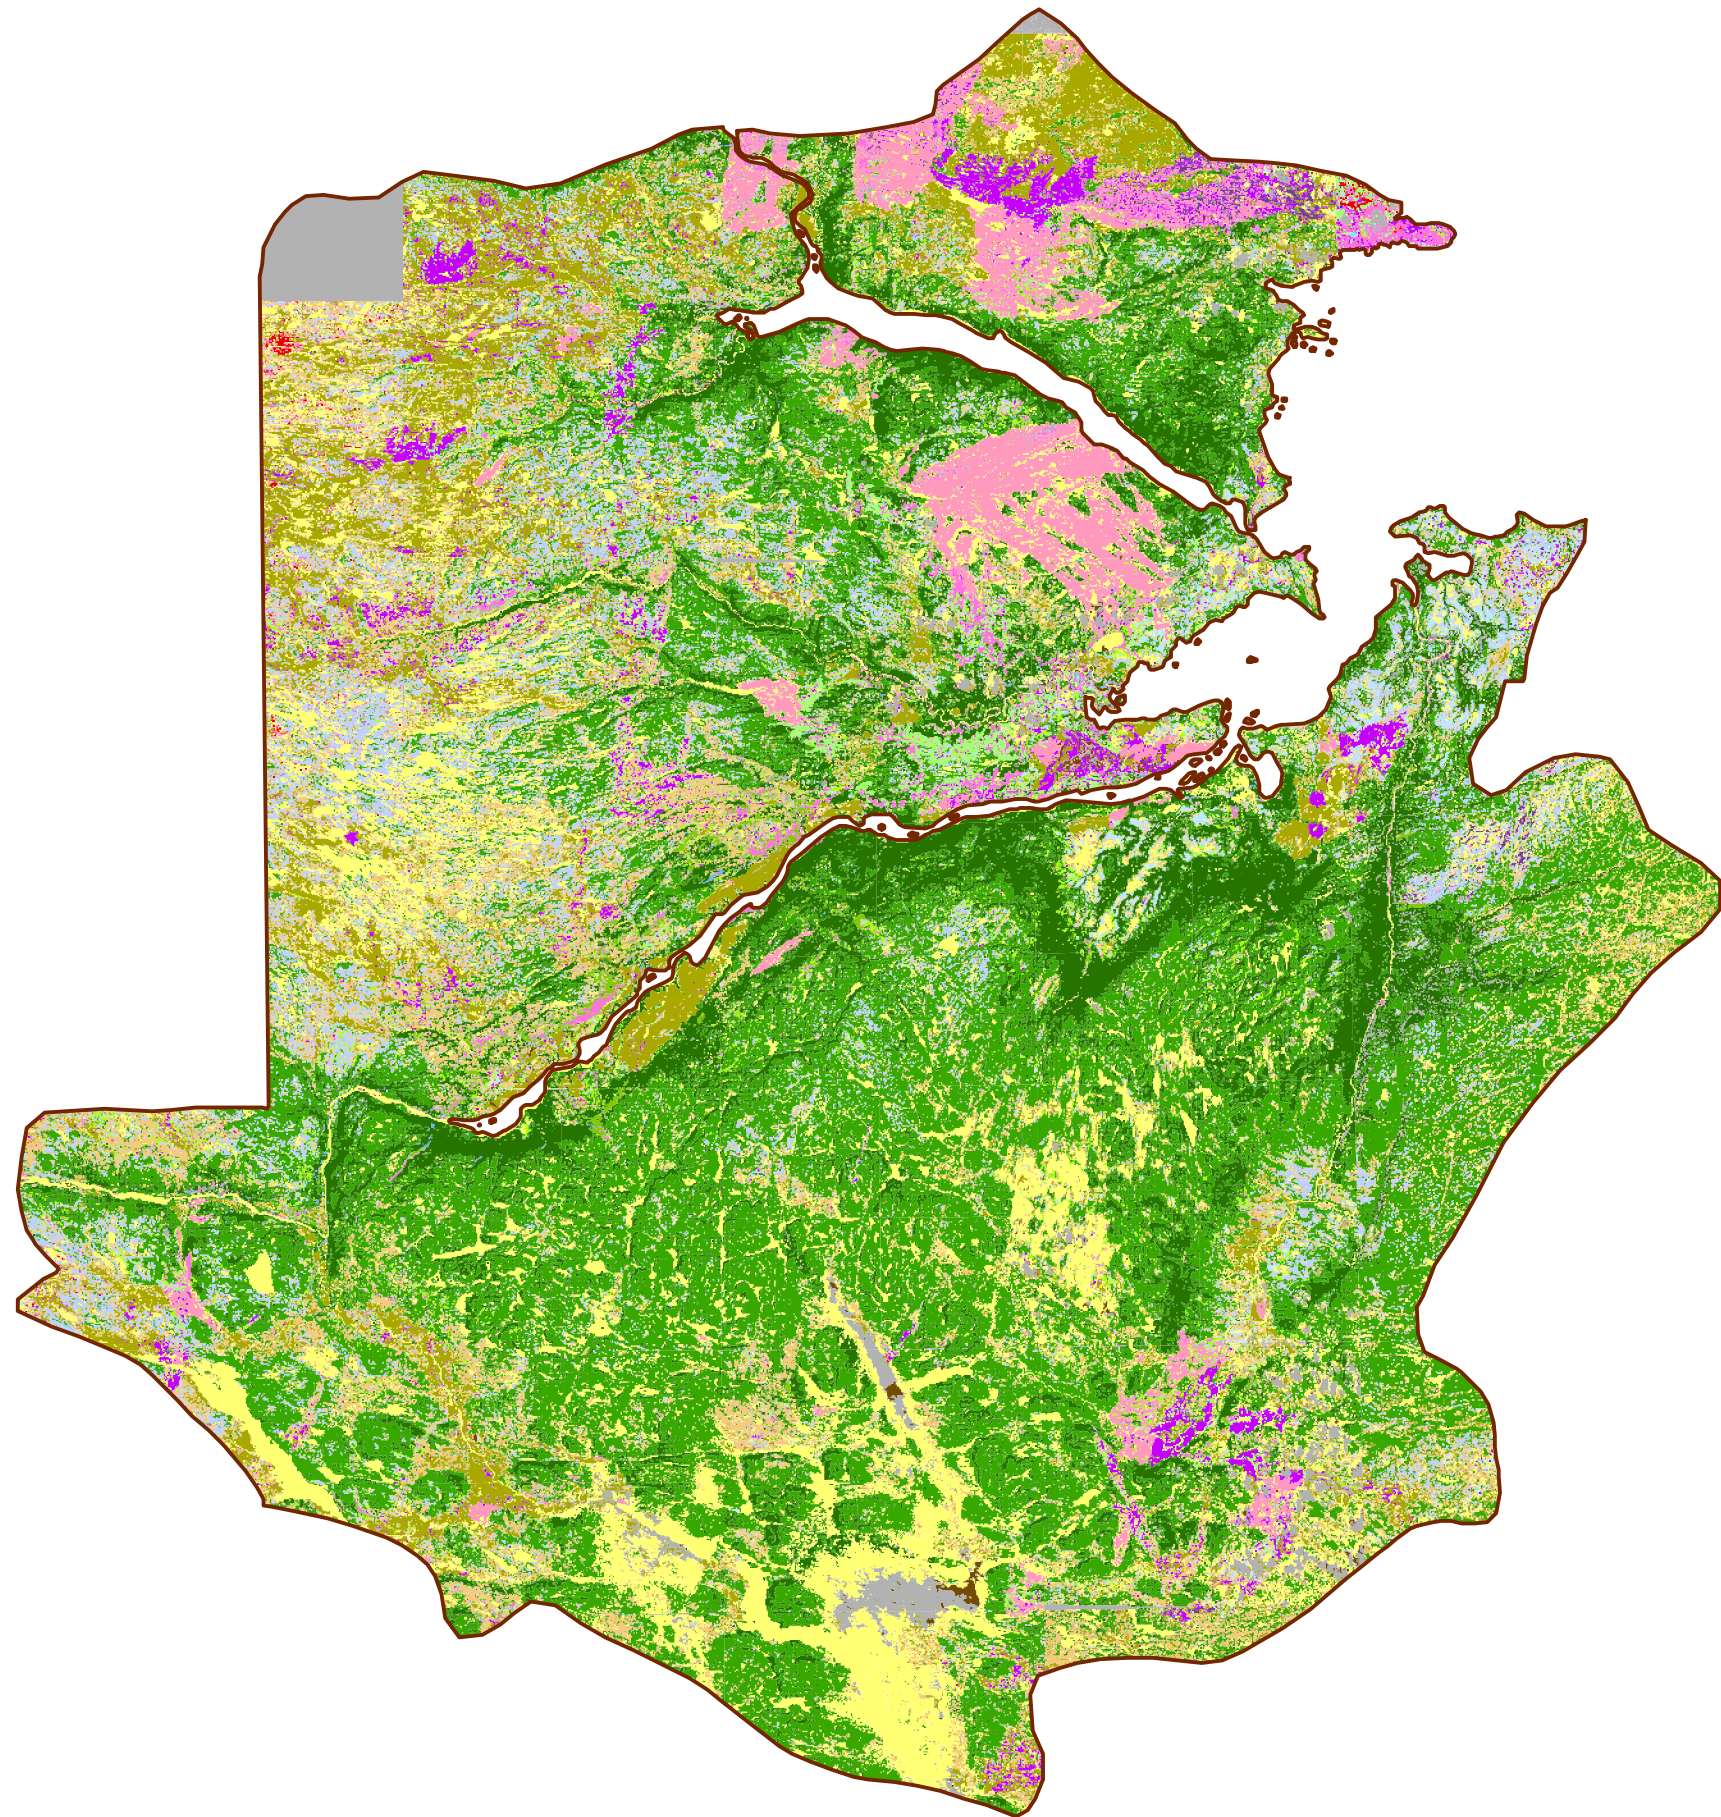

Map 2: Drieman Vegetation Classification District 19a

Legend

- District 19a
- Unclassified
- Heavily Stocked Spruce/Fir Commercial Forest
- Moderately Stocked Spruce/Fir Commercial Forest
- SCS with Spagnum/Feathermoss
- SCS With Lichen Mosses
- Immature Spruce/Fir
- Spruce/Fir Regeneration
- Mixedwood Mature
- Hardwood Mature
- Hardwood Successional
- Hardwood Scrub
- Lichen/Soil Barren
- Rock Barren
- Lichen/Recent Burn
- Recent Burn
- Lichen Scrub/Open Bog
- Open Bog
- String Bog
- Tree Bog
- Wet Sites
- Cleared Land
- Sand
- Waterbodies
- Cloud

Kilometers

1:800,000