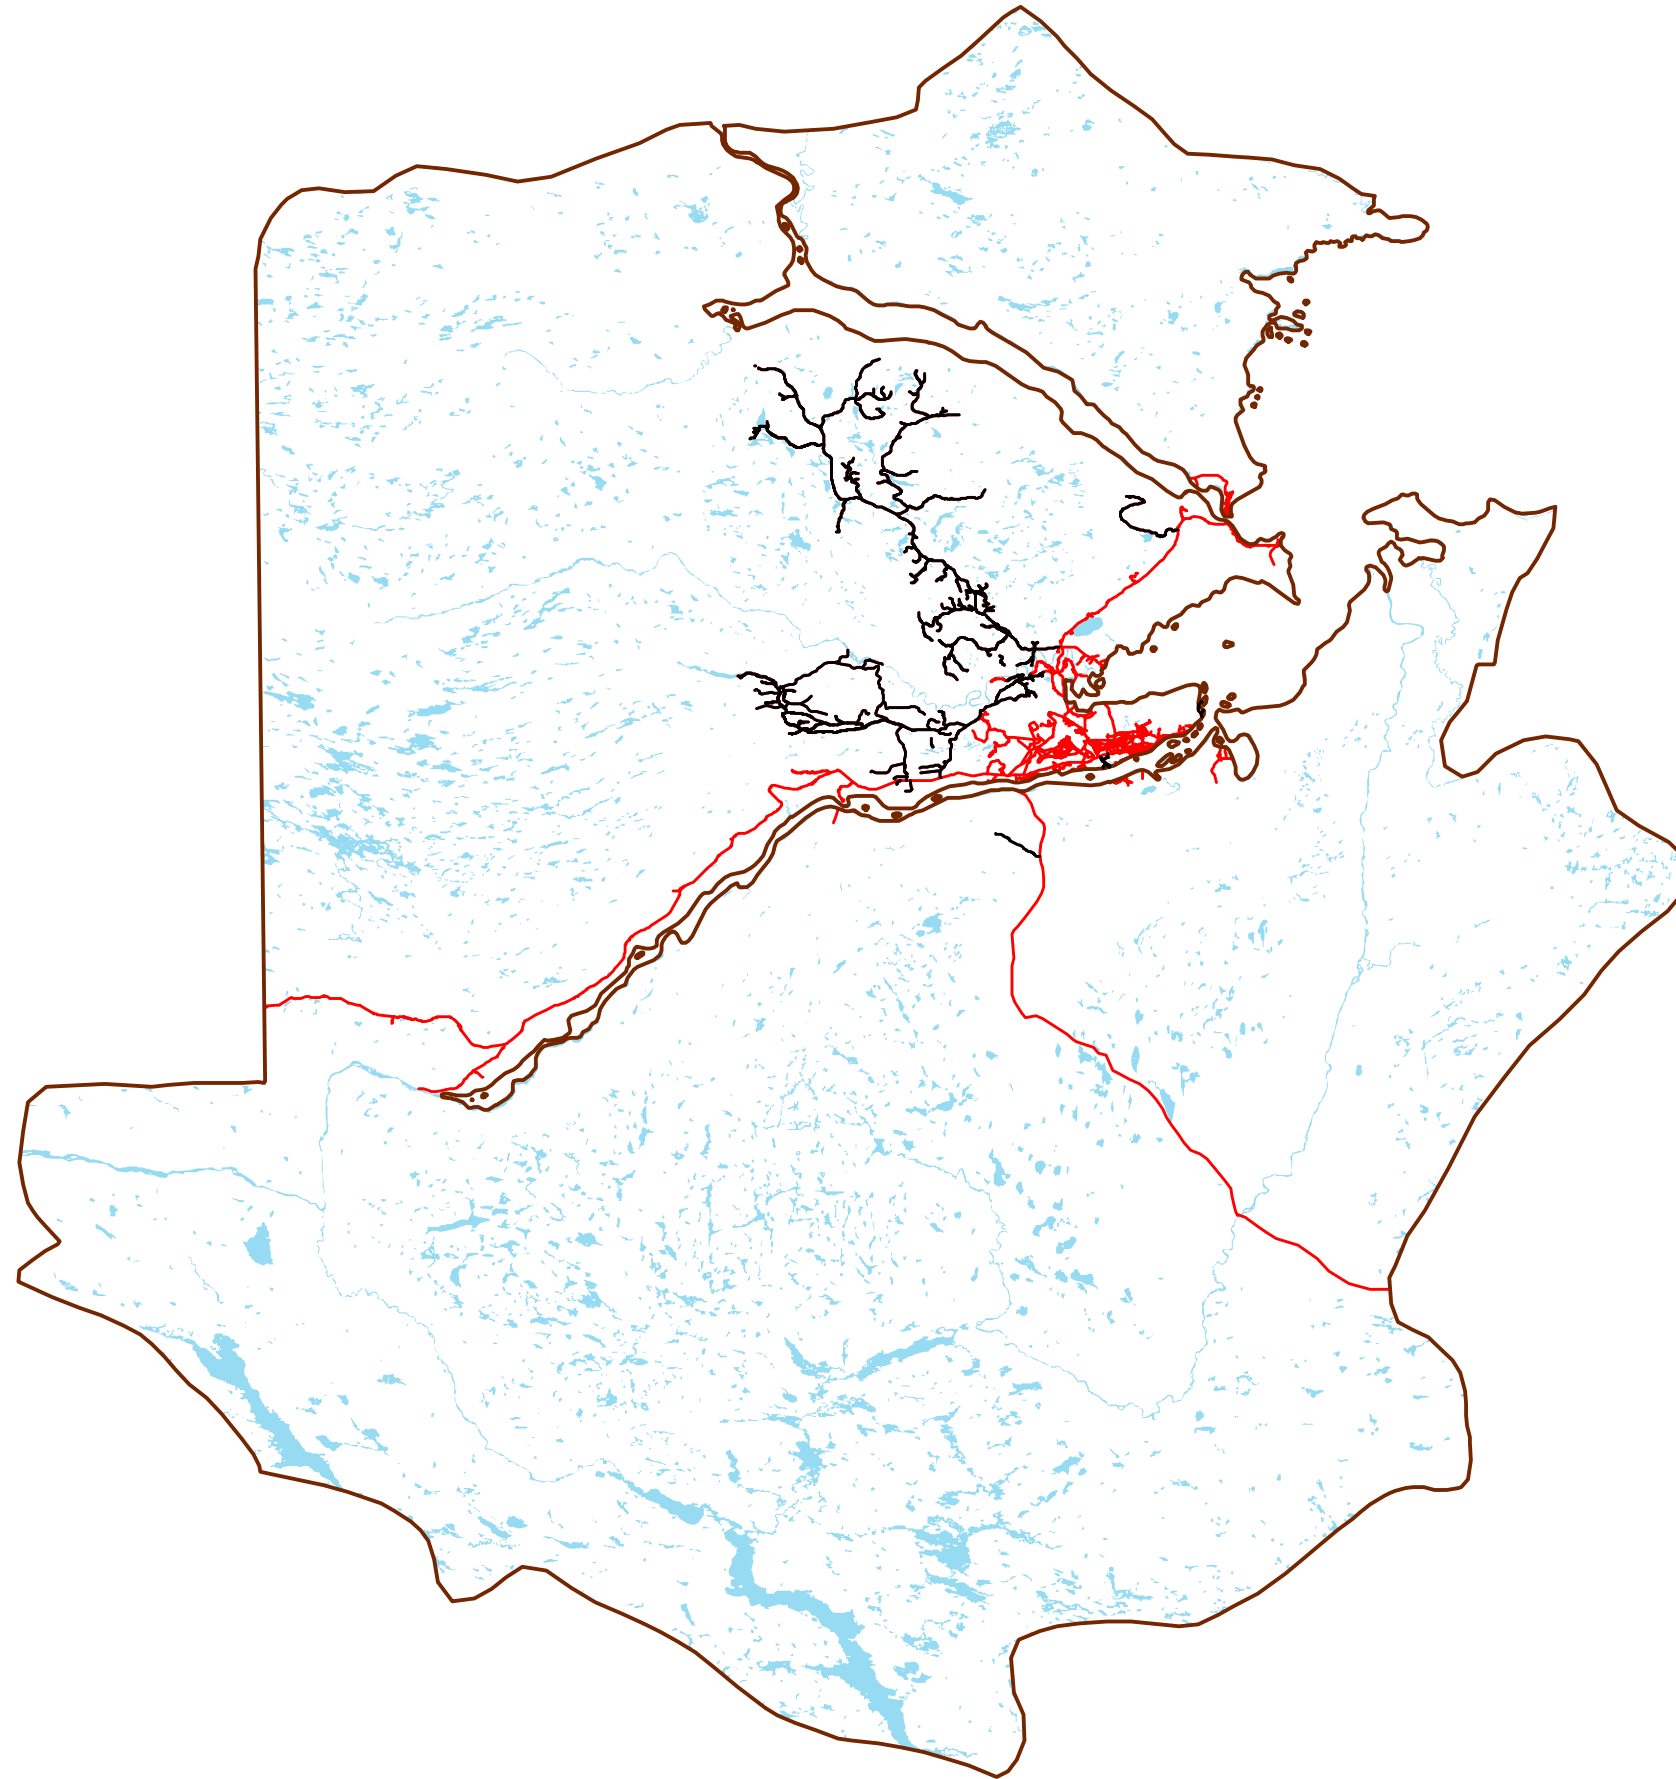

0 5 10 Kilometers

1:800,000

Map 12: Trans Labrador Highway Phase III Viewshed

**Legend**

-  TLH
-  Viewshed *Visible*
-  District 19a
-  D19a Water

 Kilometers

1:250,000

Map 13: District 19a  
Forest Management  
Classification

**Legend**

- Domestic Reserve
- Selective Commercial
- D19a Water
- Total Protected Area
- Conservation Emphasis
- Visual management
- Merchantable Timber
- District 19a

Kilometers

0 5 10

1:800,000

Map 14: D19a Existing Road Network

**Legend**

- Forest Access Roads
- Roads
- District 19a
- D19a Water

Kilometers

0 5 10

1:817,067

Newfoundland  
Labrador

Map 15: Forest Fire Priority Zones

Outfitting Camp Locations

**Legend**

- Outfitting Camps
- ★ Communities
- ~ Railway
- ~ Roads
- Practice Target Area
- Priority Area 1
- Priority Area 2
- Priority Area 3
- Waterbodies

0 40 80 Kilometers

1:4,000,000