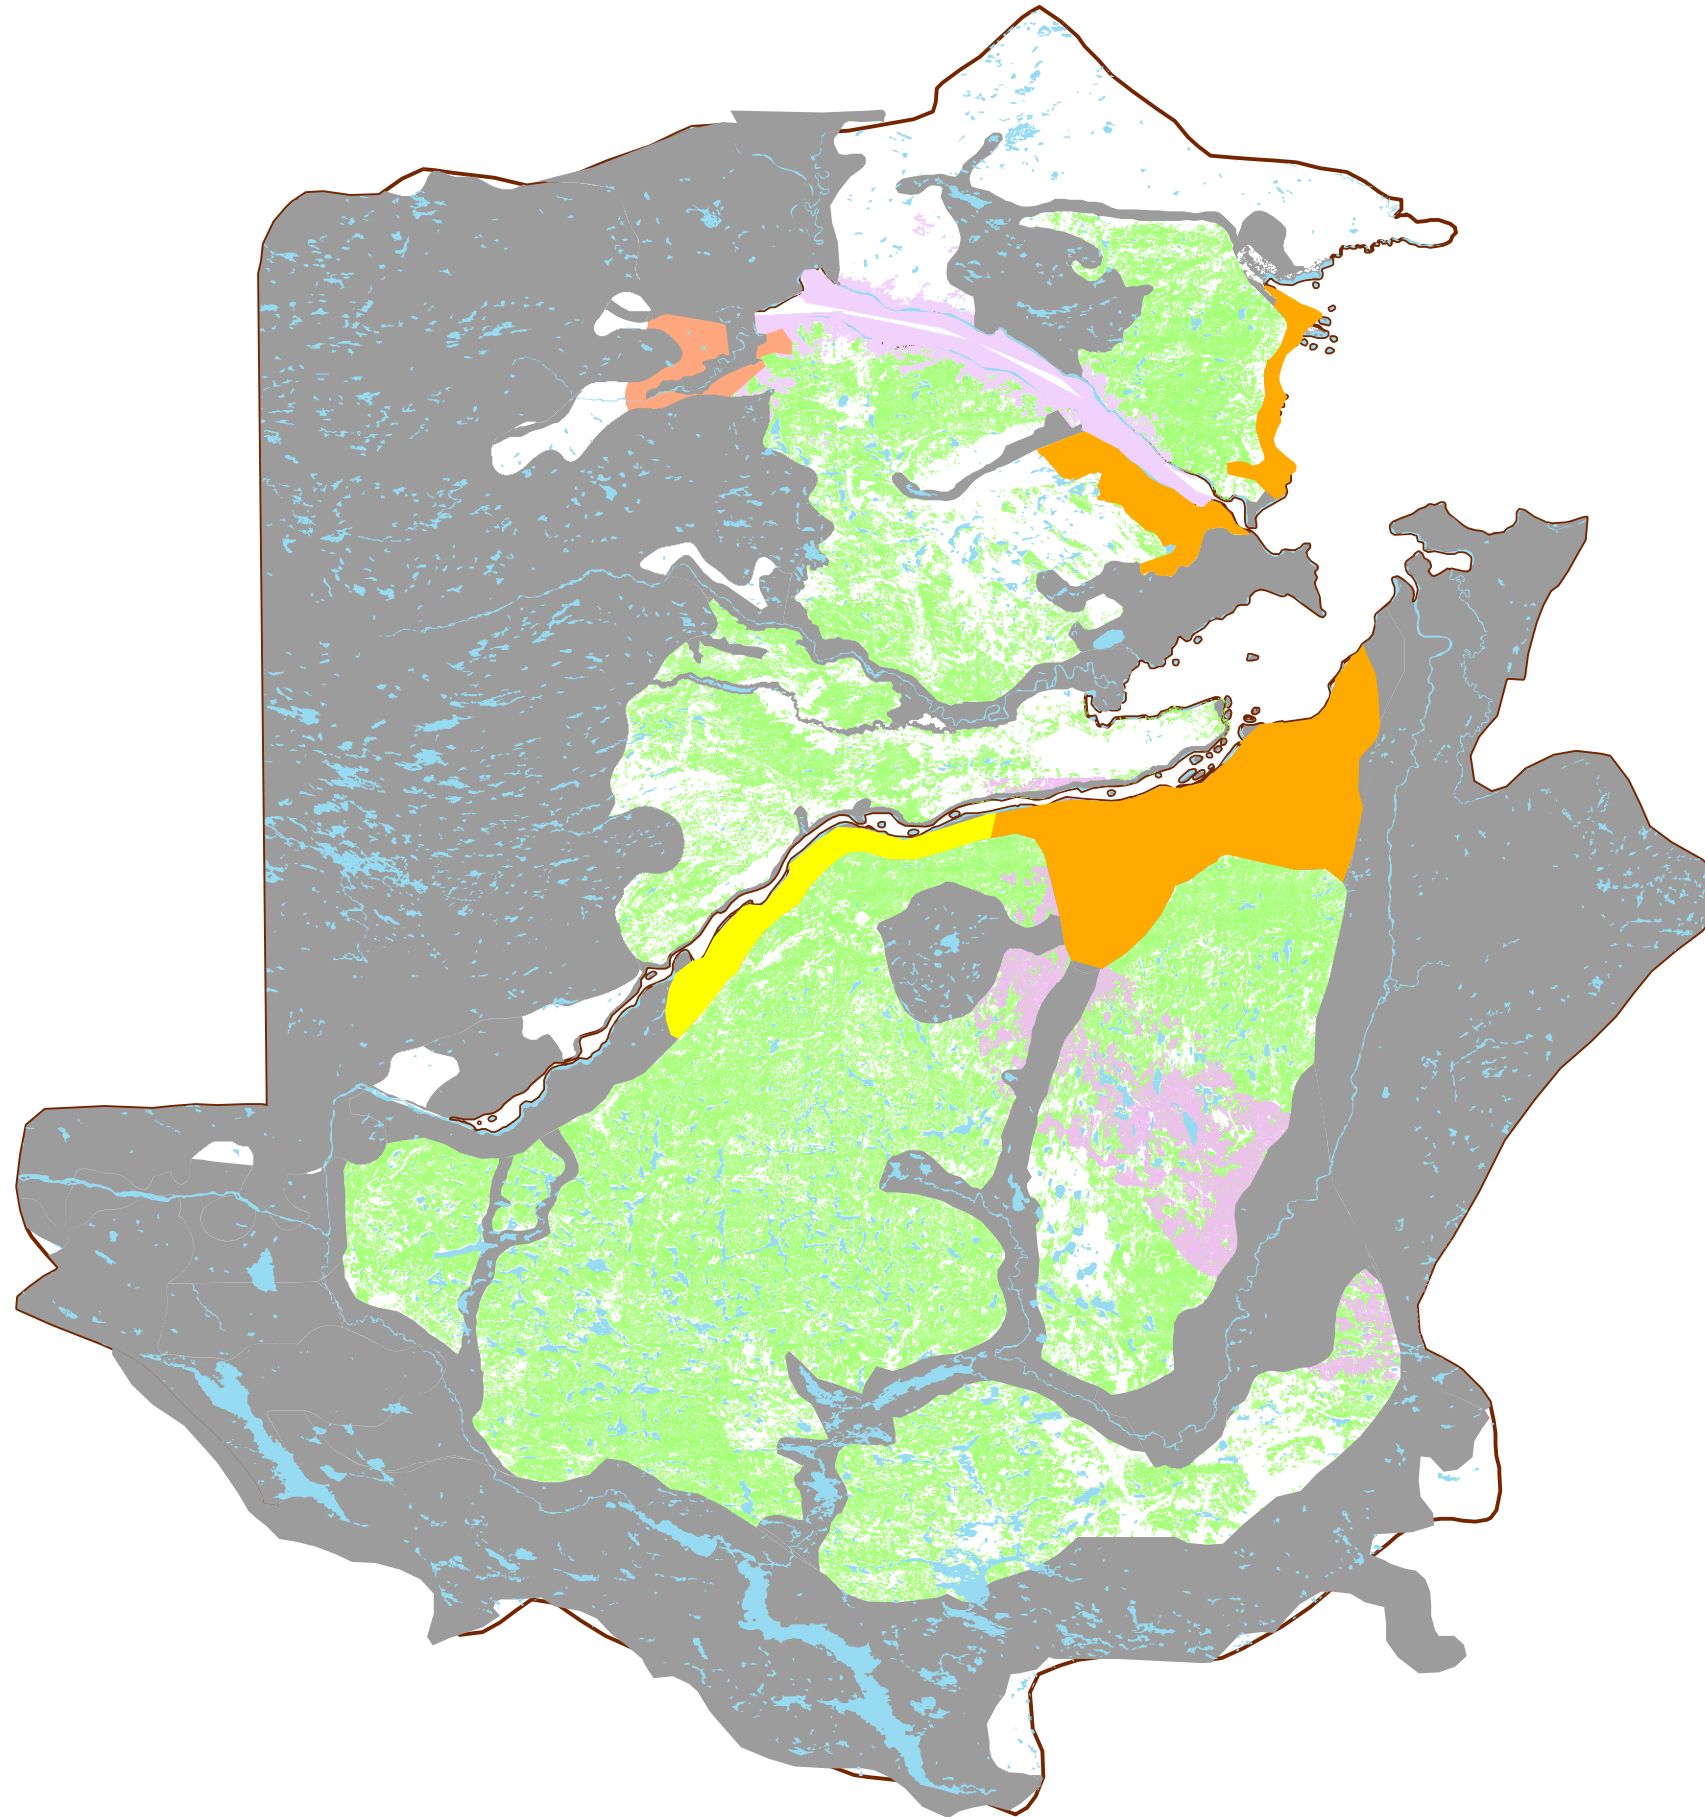

0 5 10 Kilometers

1:800,000

Map 12: Trans Labrador Highway Phase III Viewshed

**Legend**

-  TLH
-  Viewshed *Visible*
-  District 19a
-  D19a Water

 Kilometers

1:250,000

Map 13: District 19a  
Forest Management  
Classification

**Legend**

- Domestic Reserve
- Selective Commercial
- D19a Water
- Total Protected Area
- Conservation Emphasis
- Visual management
- Merchantable Timber
- District 19a

Kilometers

0 5 10

1:800,000

Map 14: D19a Existing Road Network

**Legend**

- Forest Access Roads
- Roads
- District 19a
- D19a Water

Kilometers

0 5 10

1:817,067

Newfoundland  
Labrador

Map 15: Forest Fire Priority Zones

Outfitting Camp Locations

**Legend**

- Outfitting Camps
- ★ Communities
- ~ Railway
- ~ Roads
- Practice Target Area
- Priority Area 1
- Priority Area 2
- Priority Area 3
- Waterbodies

0 40 80 Kilometers

1:4,000,000