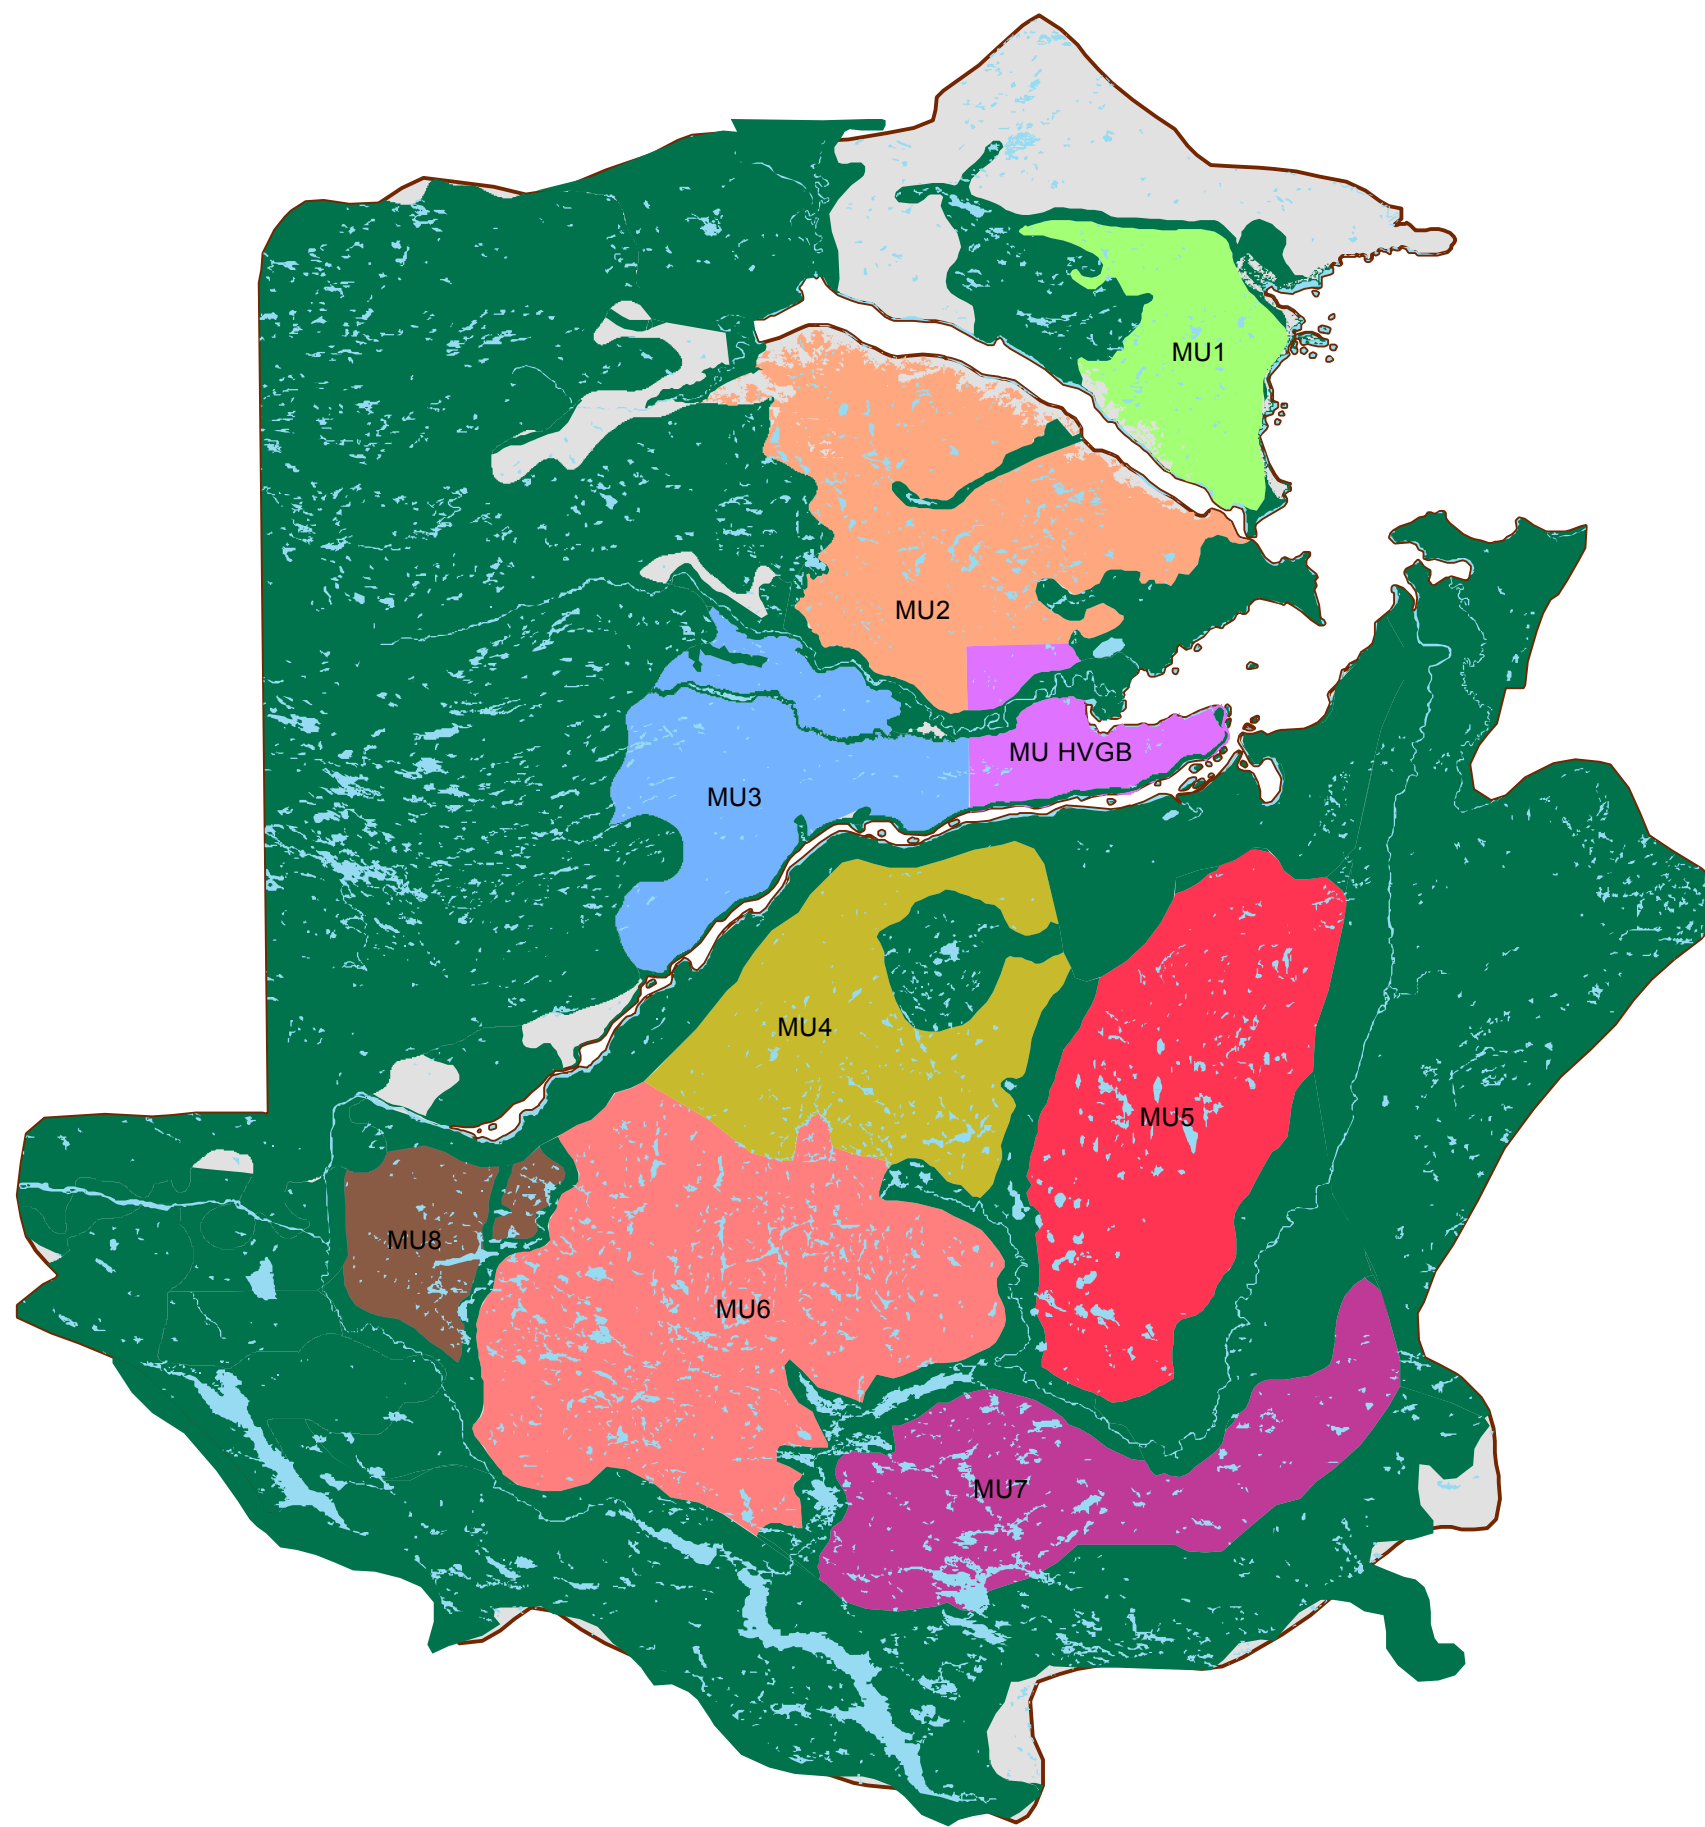

**Legend**

-  Roads
-  Schedule 12E
-  District 19a
-  D19a Water

 Kilometers

1:800,000

Map 10: District 19a  
Cultural Protected Areas

**Legend**

- District 19a
- Visible**
- Yes
- Crown Land Reserves
- Domestic Reserve
- Selective Harvest Reserve
- D19a Water

0 5 10 Kilometers

1:800,000

Map 11: District 19a  
Total Protected Areas  
and Management Units

**Legend**

**Management Unit Name**

- MU1
- MU2
- MU3
- MU3
- MU4
- MU5
- MU6
- MU7
- MU8
- MU HVGB
- Total Protected Area
- District 19a
- D19a Water

0 5 10 Kilometers

1:800,000

Map 12: Trans Labrador Highway Phase III Viewshed

**Legend**

-  TLH
-  Viewshed *Visible*
-  District 19a
-  D19a Water

 Kilometers

1:250,000

Map 13: District 19a  
Forest Management  
Classification

**Legend**

- Domestic Reserve
- Selective Commercial
- D19a Water
- Total Protected Area
- Conservation Emphasis
- Visual management
- Merchantable Timber
- District 19a

Kilometers

0 5 10

1:800,000

Map 14: D19a Existing Road Network