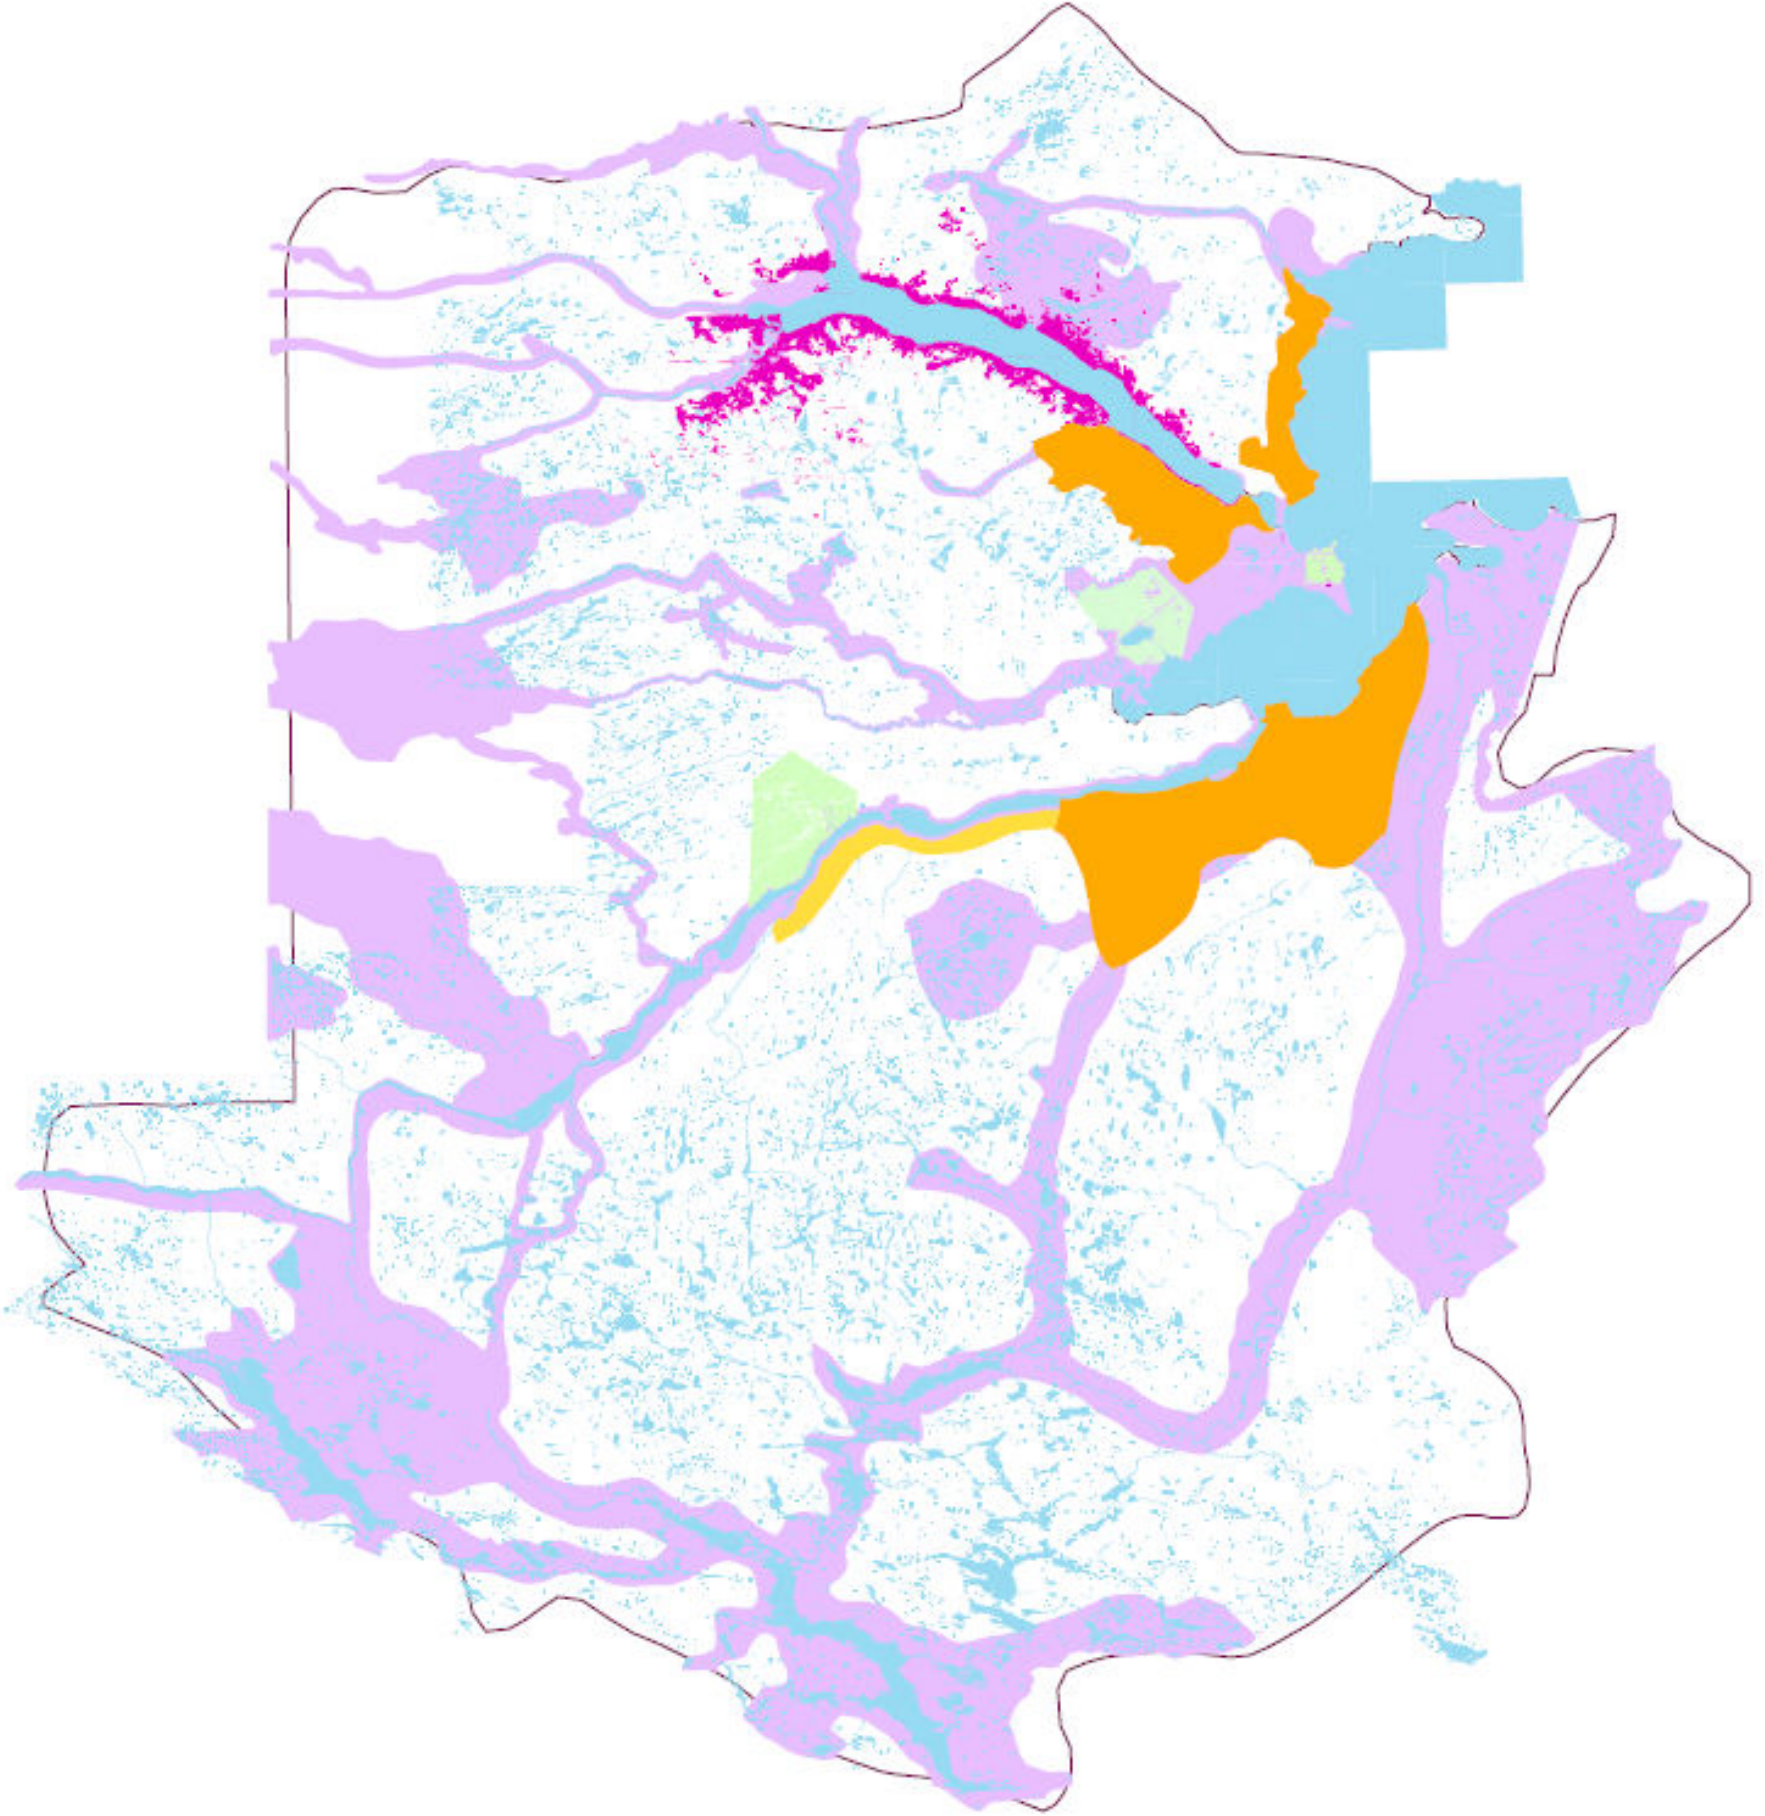

**Legend**

-  Roads
-  Schedule 12E
-  District 19a
-  D19a Water

 Kilometers

1:800,000

Map 10: District 19a  
Cultural Protected Areas

**Legend**

- District 19a
- Visible**
- Yes
- Crown Land Reserves
- Domestic Reserve
- Selective Harvest Reserve
- D19a Water

0 5 10 Kilometers

1:800,000

Map 11: District 19a  
Total Protected Areas  
and Management Units

**Legend**

**Management Unit Name**

- MU1
- MU2
- MU3
- MU3
- MU4
- MU5
- MU6
- MU7
- MU8
- MU HVGB
- Total Protected Area
- District 19a
- D19a Water

0 5 10 Kilometers

1:800,000

Map 12: Trans Labrador Highway Phase III Viewshed

**Legend**

-  TLH
-  Viewshed *Visible*
-  District 19a
-  D19a Water

 Kilometers

1:250,000

Map 13: District 19a  
Forest Management  
Classification

**Legend**

- Domestic Reserve
- Selective Commercial
- D19a Water
- Total Protected Area
- Conservation Emphasis
- Visual management
- Merchantable Timber
- District 19a

Kilometers

0 5 10

1:800,000

Map 14: D19a Existing Road Network