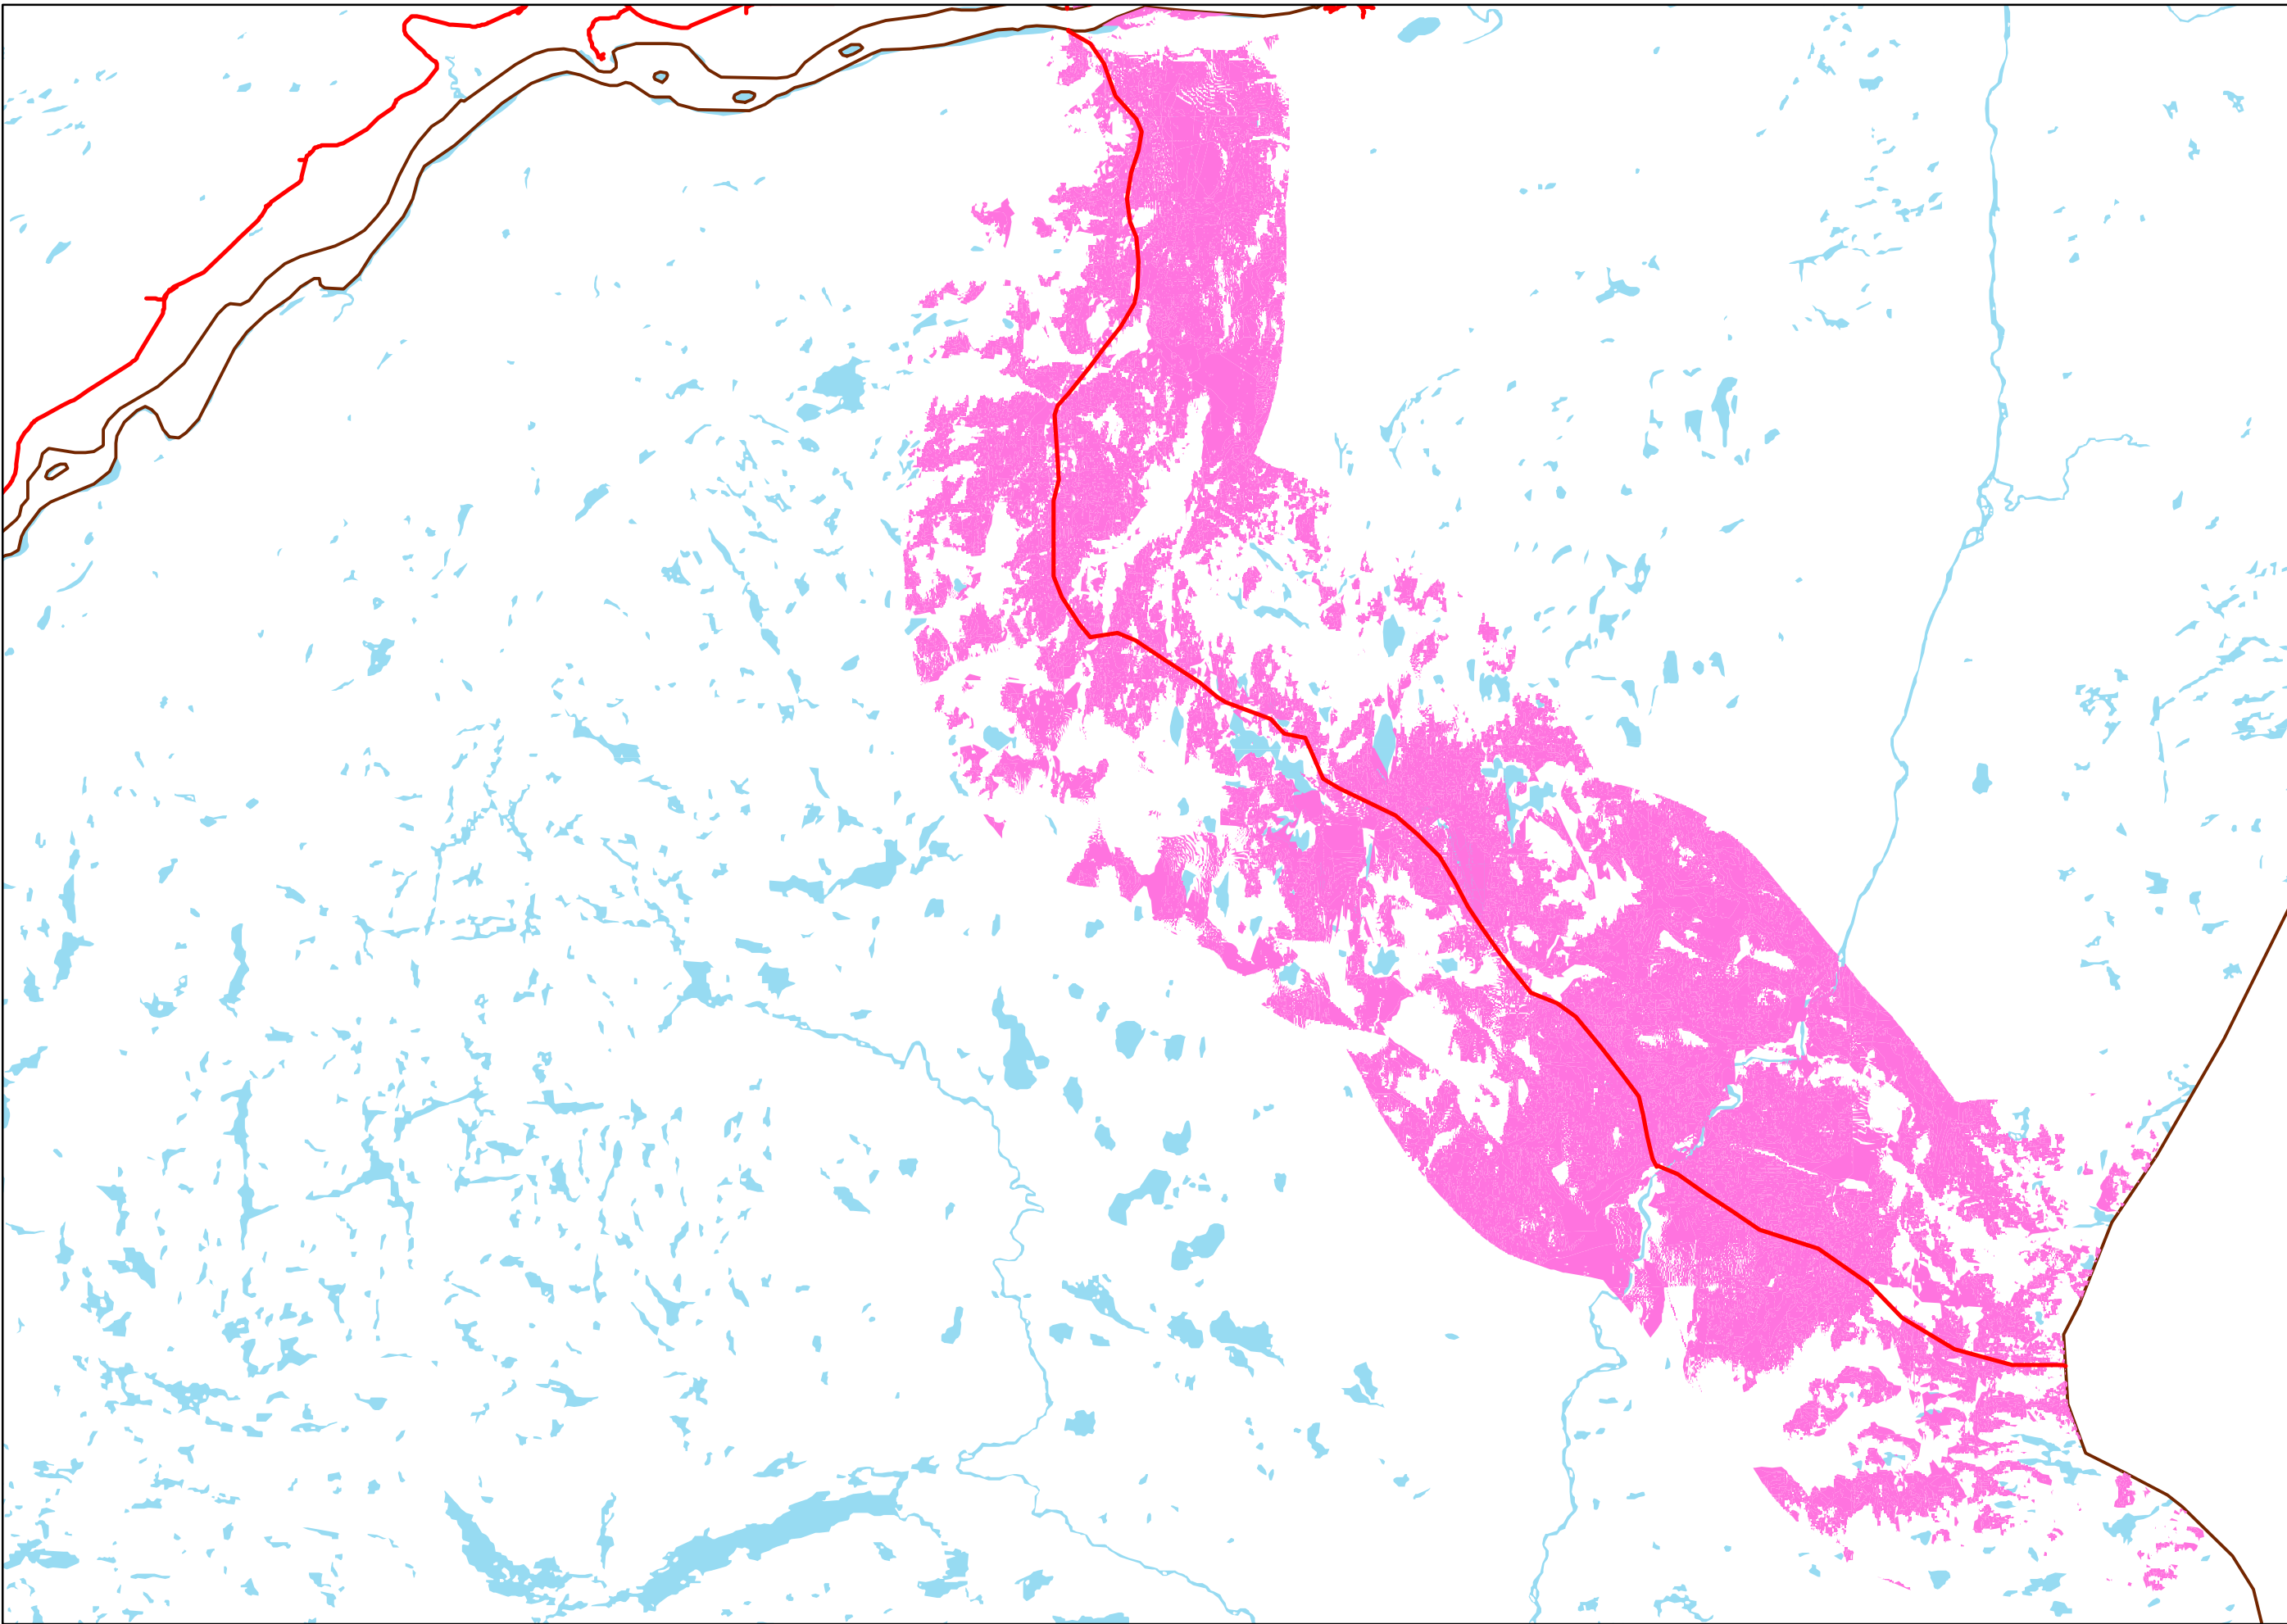

**Legend**

-  Roads
-  Schedule 12E
-  District 19a
-  D19a Water

 Kilometers

1:800,000

Map 10: District 19a  
Cultural Protected Areas

**Legend**

- District 19a
- Visible**
- Yes
- Crown Land Reserves
- Domestic Reserve
- Selective Harvest Reserve
- D19a Water

0 5 10 Kilometers

1:800,000

Map 11: District 19a  
Total Protected Areas  
and Management Units

**Legend**

**Management Unit Name**

- MU1
- MU2
- MU3
- MU3
- MU4
- MU5
- MU6
- MU7
- MU8
- MU HVGB
- Total Protected Area
- District 19a
- D19a Water

0 5 10 Kilometers

1:800,000

Map 12: Trans Labrador Highway Phase III Viewshed

**Legend**

-  TLH
-  Viewshed *Visible*
-  District 19a
-  D19a Water

 Kilometers

1:250,000

Map 13: District 19a  
Forest Management  
Classification

**Legend**

- Domestic Reserve
- Selective Commercial
- D19a Water
- Total Protected Area
- Conservation Emphasis
- Visual management
- Merchantable Timber
- District 19a

Kilometers

0 5 10

1:800,000

Map 14: D19a Existing Road Network