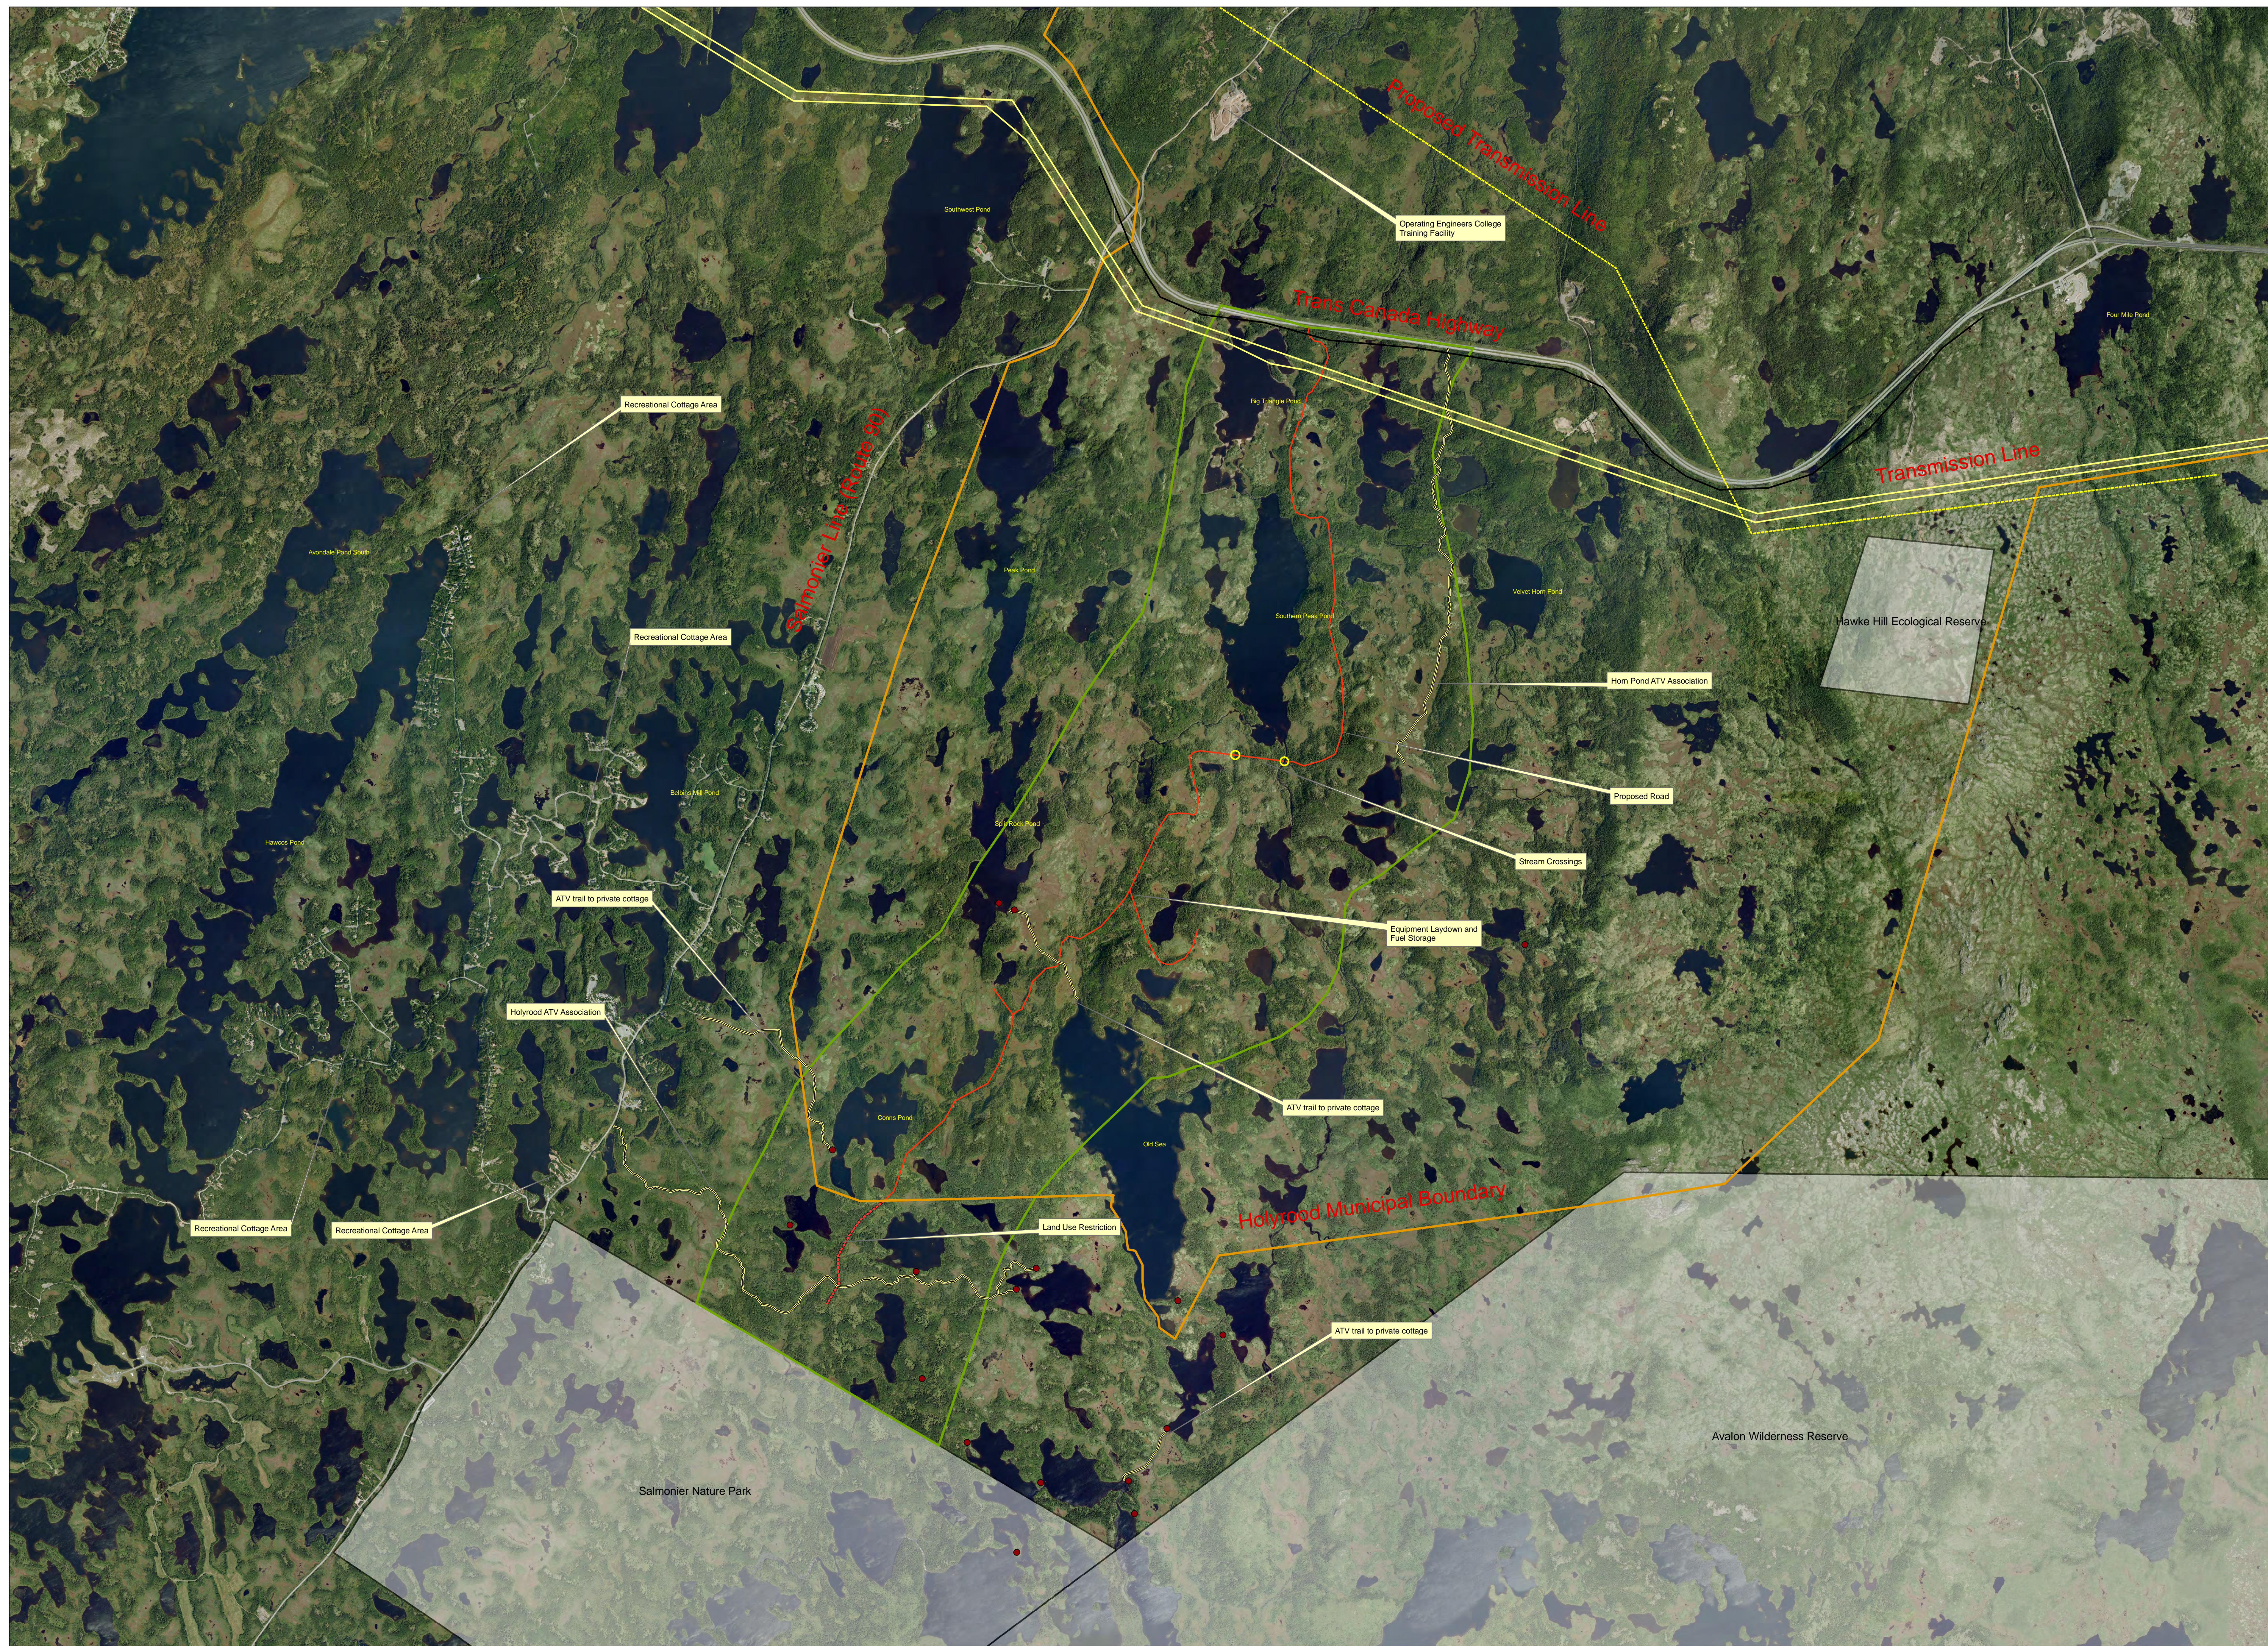

Big Triangle Pond Mineral Exploration Road EPR Appendix "B"

Legend	
	Fibre Line
	Stream Crossings
	Proposed Transmission Line
	Transmission Line
	Trails
	Cabins
	Proposed Construction
	Land Use Restriction
	Exploration Area
	Holyrood Municipal Boundary
	Provincial Protected Areas (March 13, 2013)