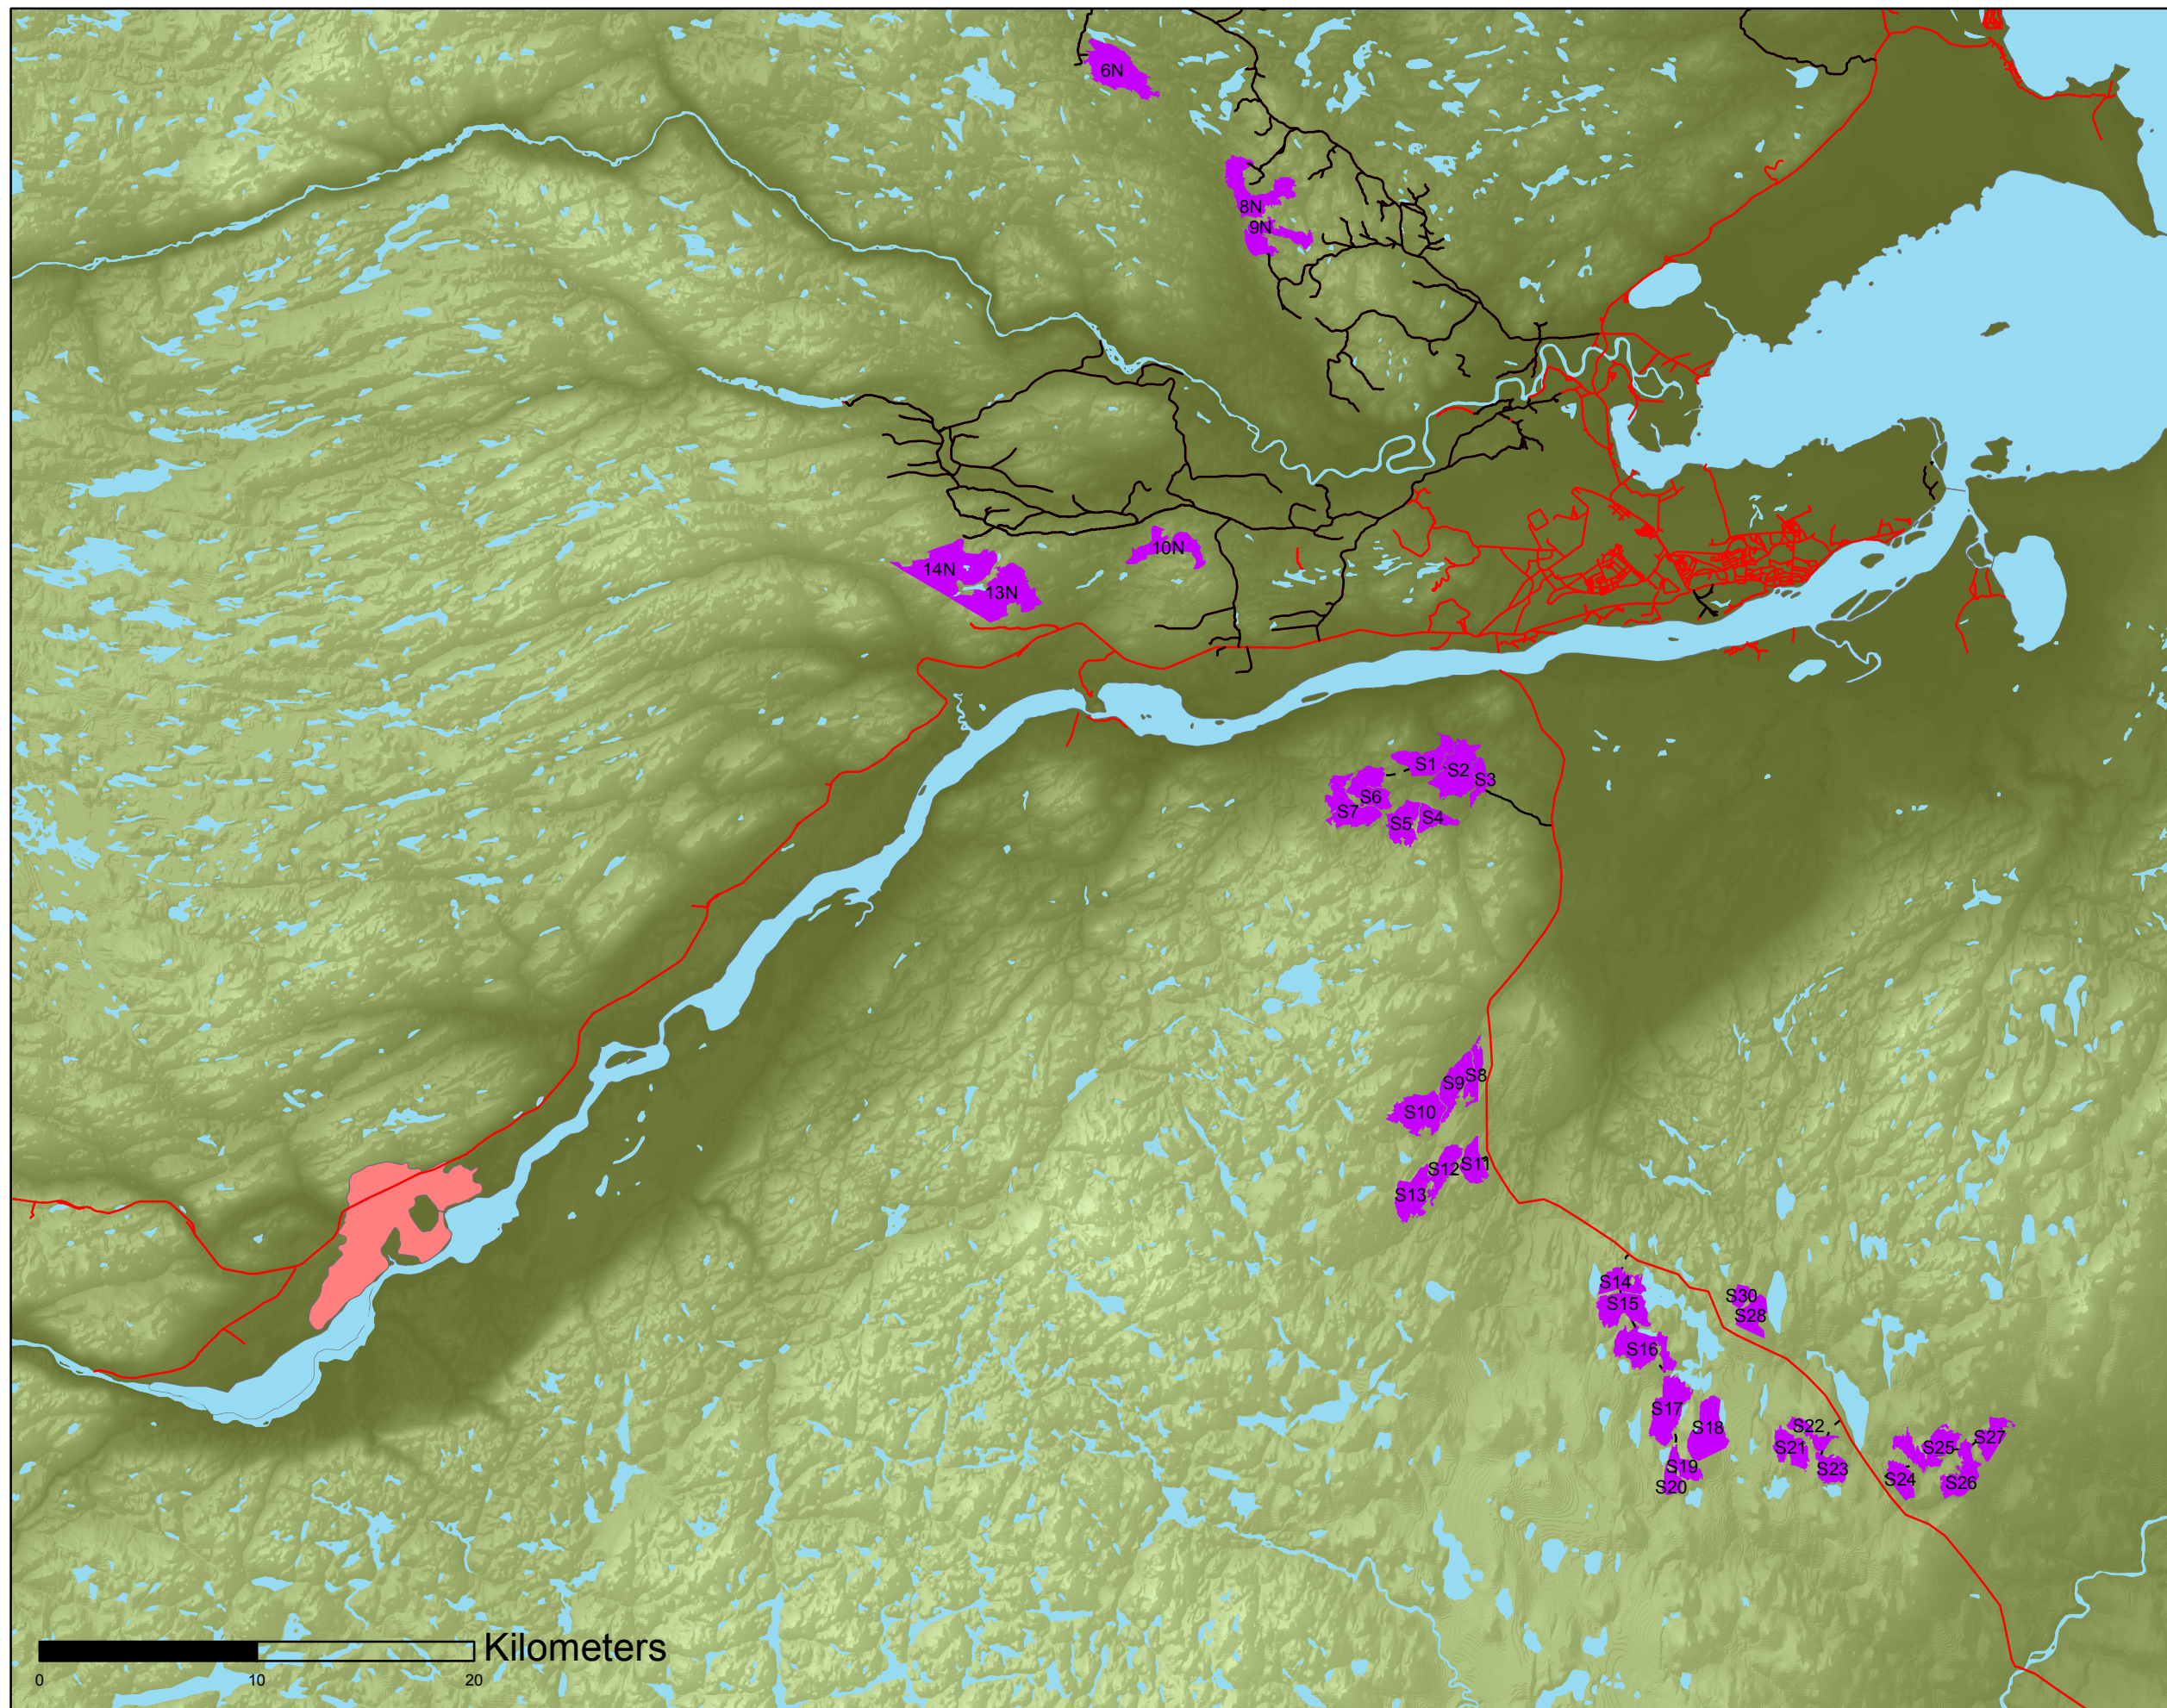

Five Year Plan: (2013-2017)
Domestic Harvest
Amendment Map
Pinus River

Planning Zone: Labrador
FMD: 19

Legend

-  Forest Access Roads
-  Roads
-  Pinus River Domestic Block
- DEM**
- Value**
-  High : 1591
-  Low : 0
-  Waterbodies
-  Proposed Commercial Blocks

0 10 20 Kilometers