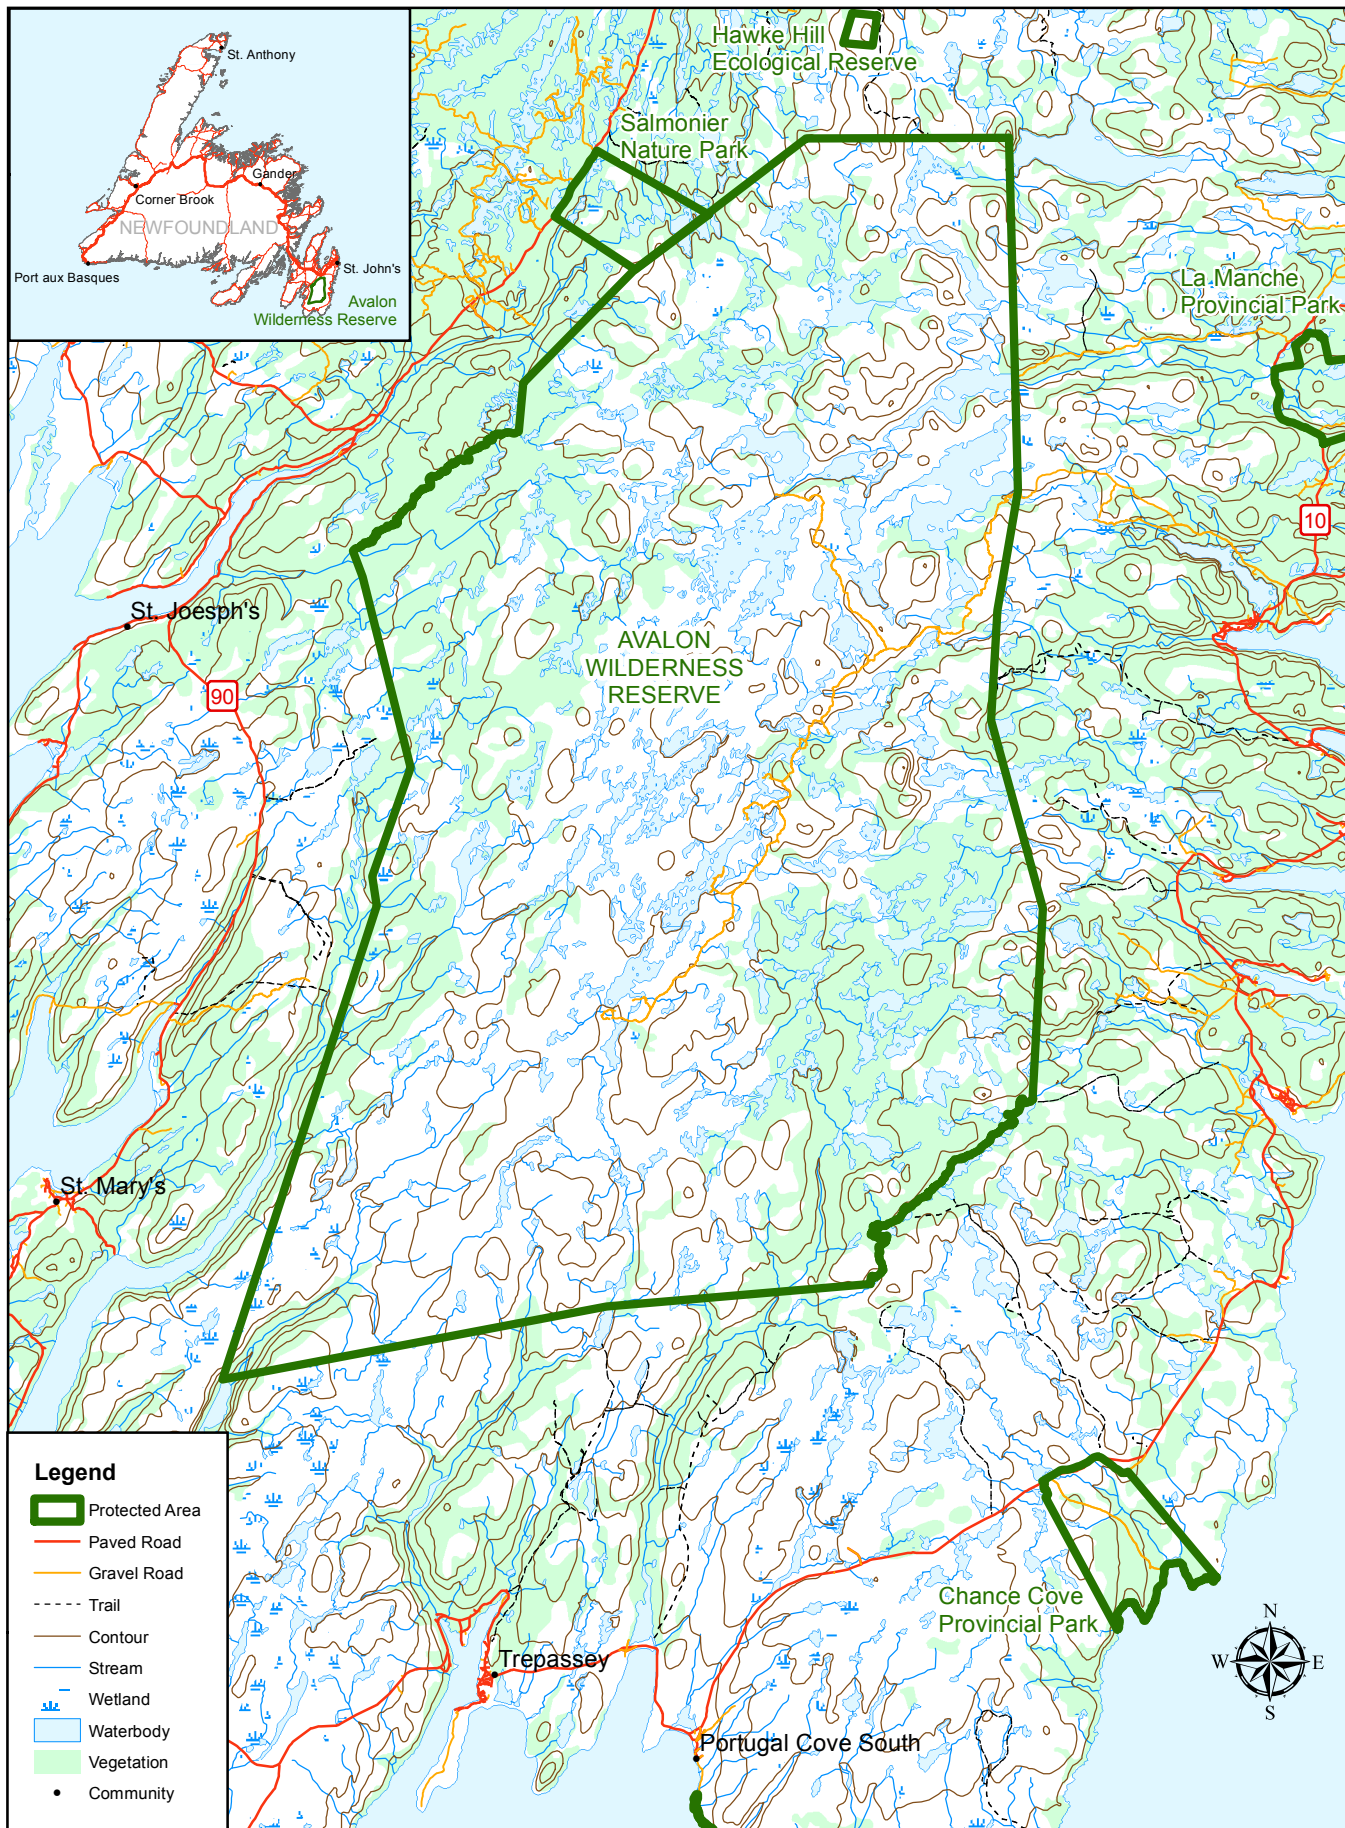

Avalon Wilderness Reserve

Legend

- Protected Area
- Paved Road
- Gravel Road
- Trail
- Contour
- Stream
- ~ Wetland
- Waterbody
- Vegetation
- Community

UTM Zone 21, NAD 83

Reference Topo Map: 1N, 1K