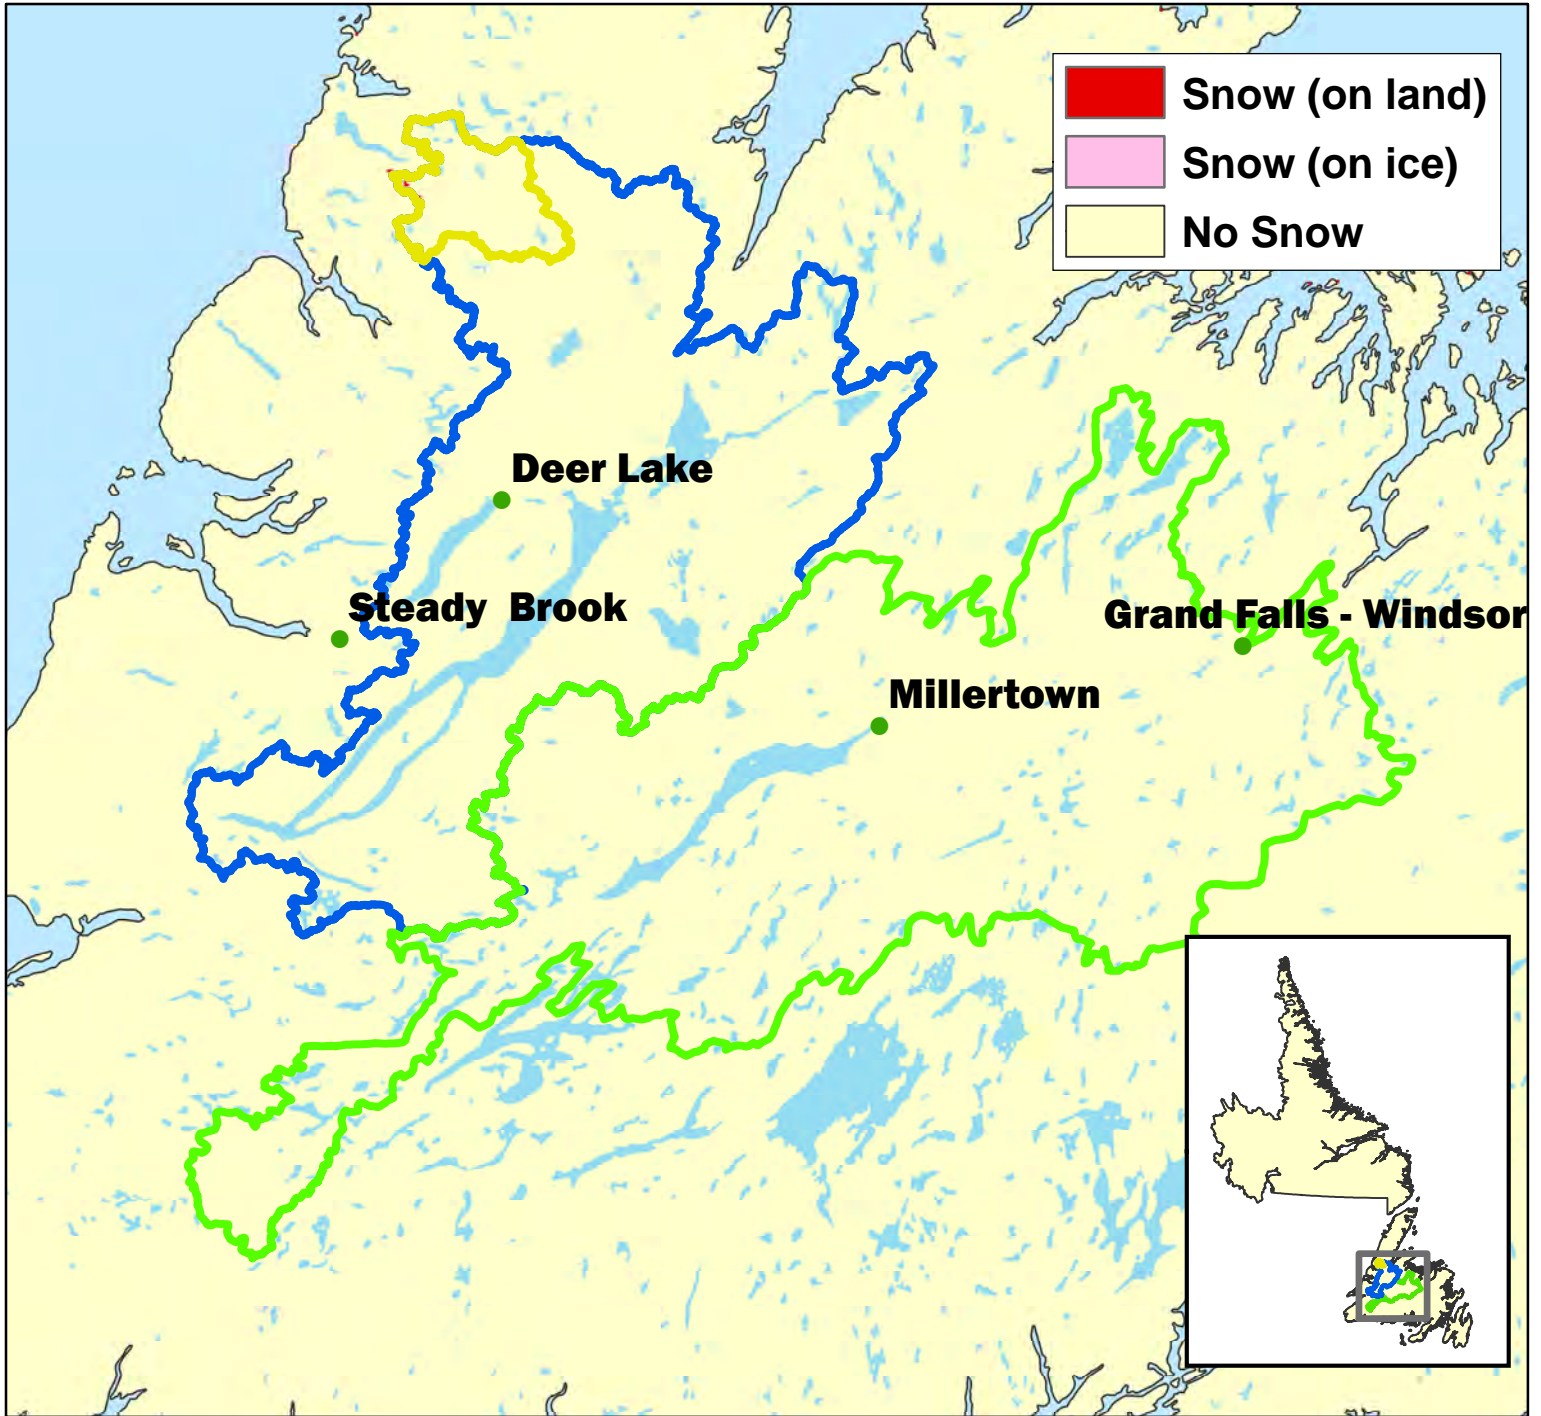

Snow Extent (SE) - June 28, 2015

Upper Humber

Total Area = 474 km²
 Area SE = 1 km²
 Percent SE = 0.2%

Lower Humber

Total Area = 7,822 km²
 Area SE = 1 km²
 Percent SE = 0.01%

Exploits

Total Area = 10,255 km²
 Area SE = 0 km²
 Percent SE = 0%