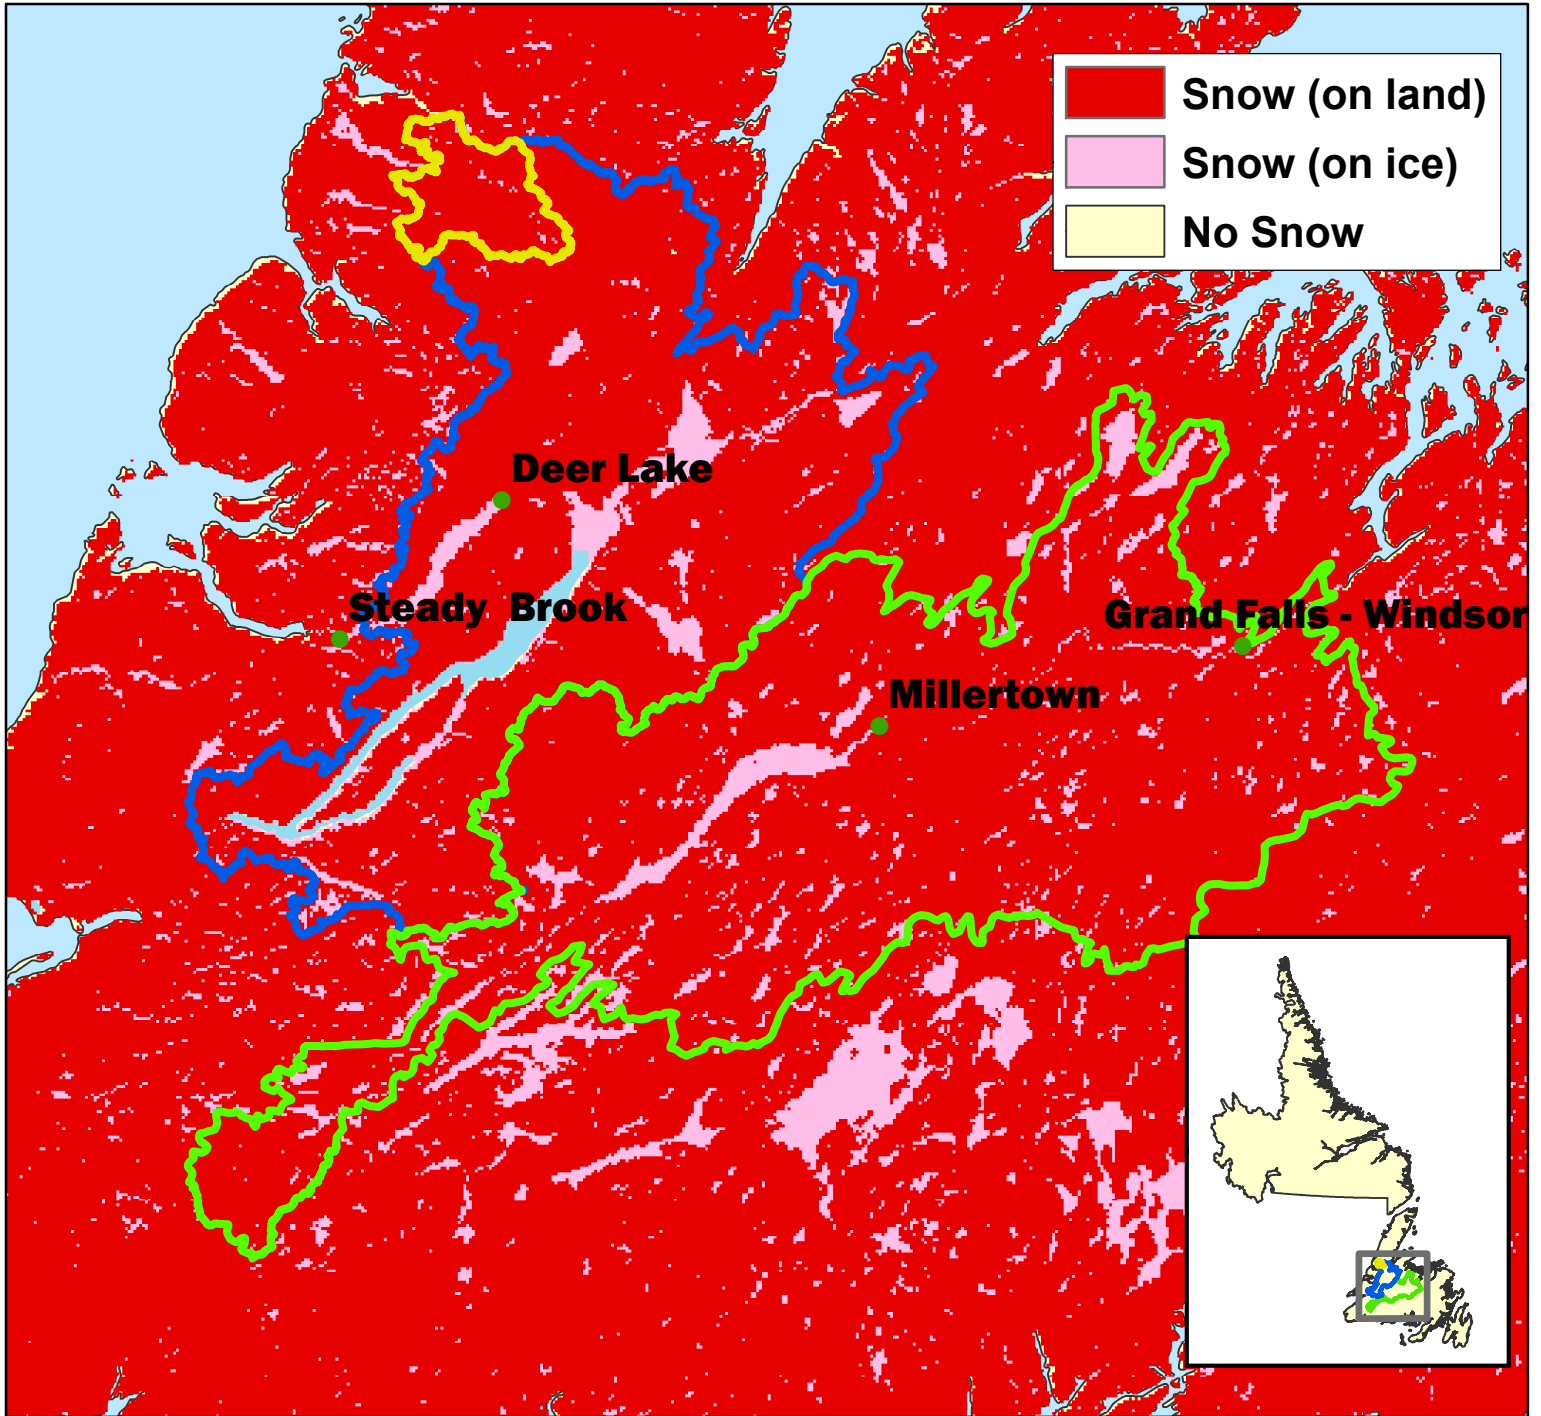

# Snow Extent (SE) - Mar 30, 2015

 Upper Humber

Total Area = 474 km<sup>2</sup>  
Area SE = 474 km<sup>2</sup>  
Percent SE = 100%

 Lower Humber

Total Area = 7,822 km<sup>2</sup>  
Area SE = 7,564 km<sup>2</sup>  
Percent SE = 97%

 Exploits

Total Area = 10,255 km<sup>2</sup>  
Area SE = 10,255 km<sup>2</sup>  
Percent SE = 100%