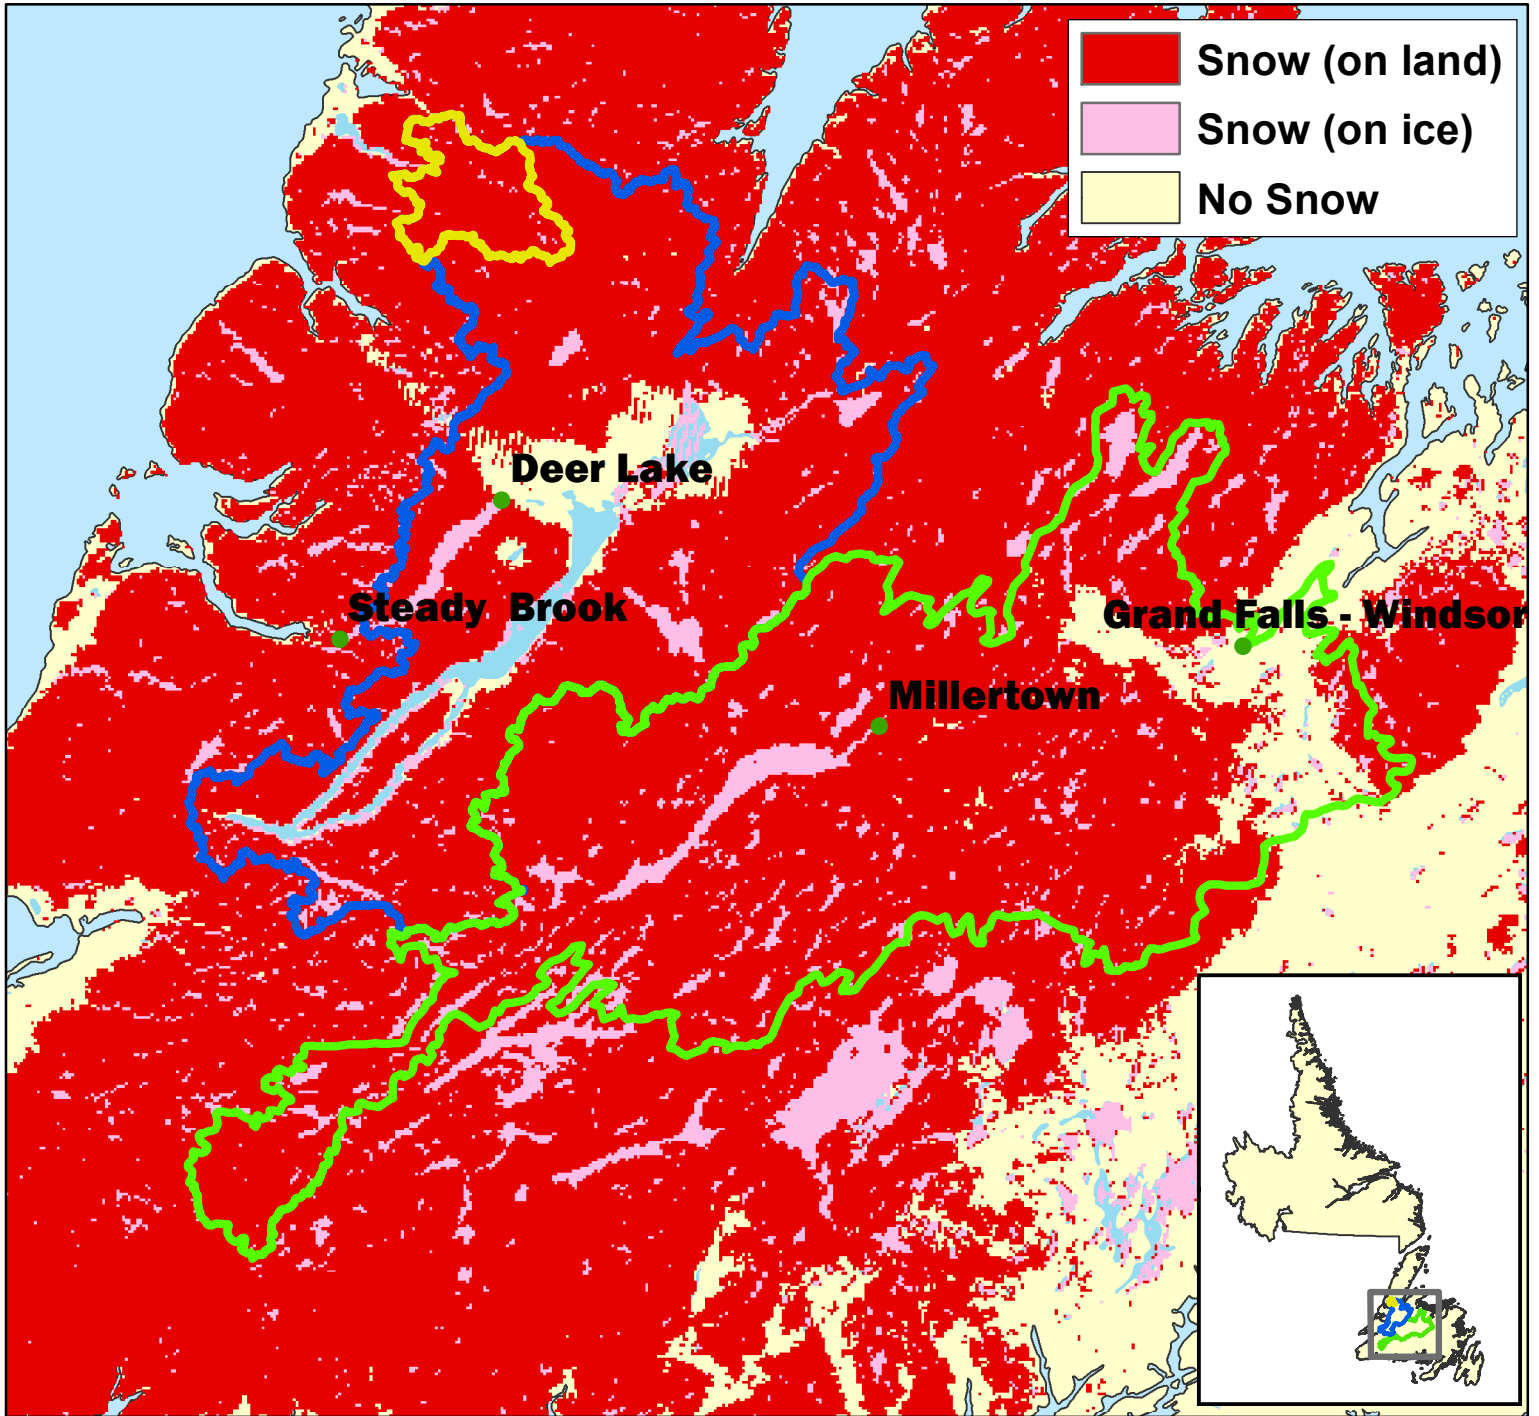

Snow Extent (SE) - April 25, 2018

Upper Humber

Total Area = 474 km²
 Area SE = 474 km²
 Percent SE = 100%

Lower Humber

Total Area = 7,822 km²
 Area SE = 6,834 km²
 Percent SE = 87%

Exploits

Total Area = 10,255 km²
 Area SE = 9,384 km²
 Percent SE = 92%

Snow extent estimates for the Lower Humber and Exploits regions were influenced by cloud cover.