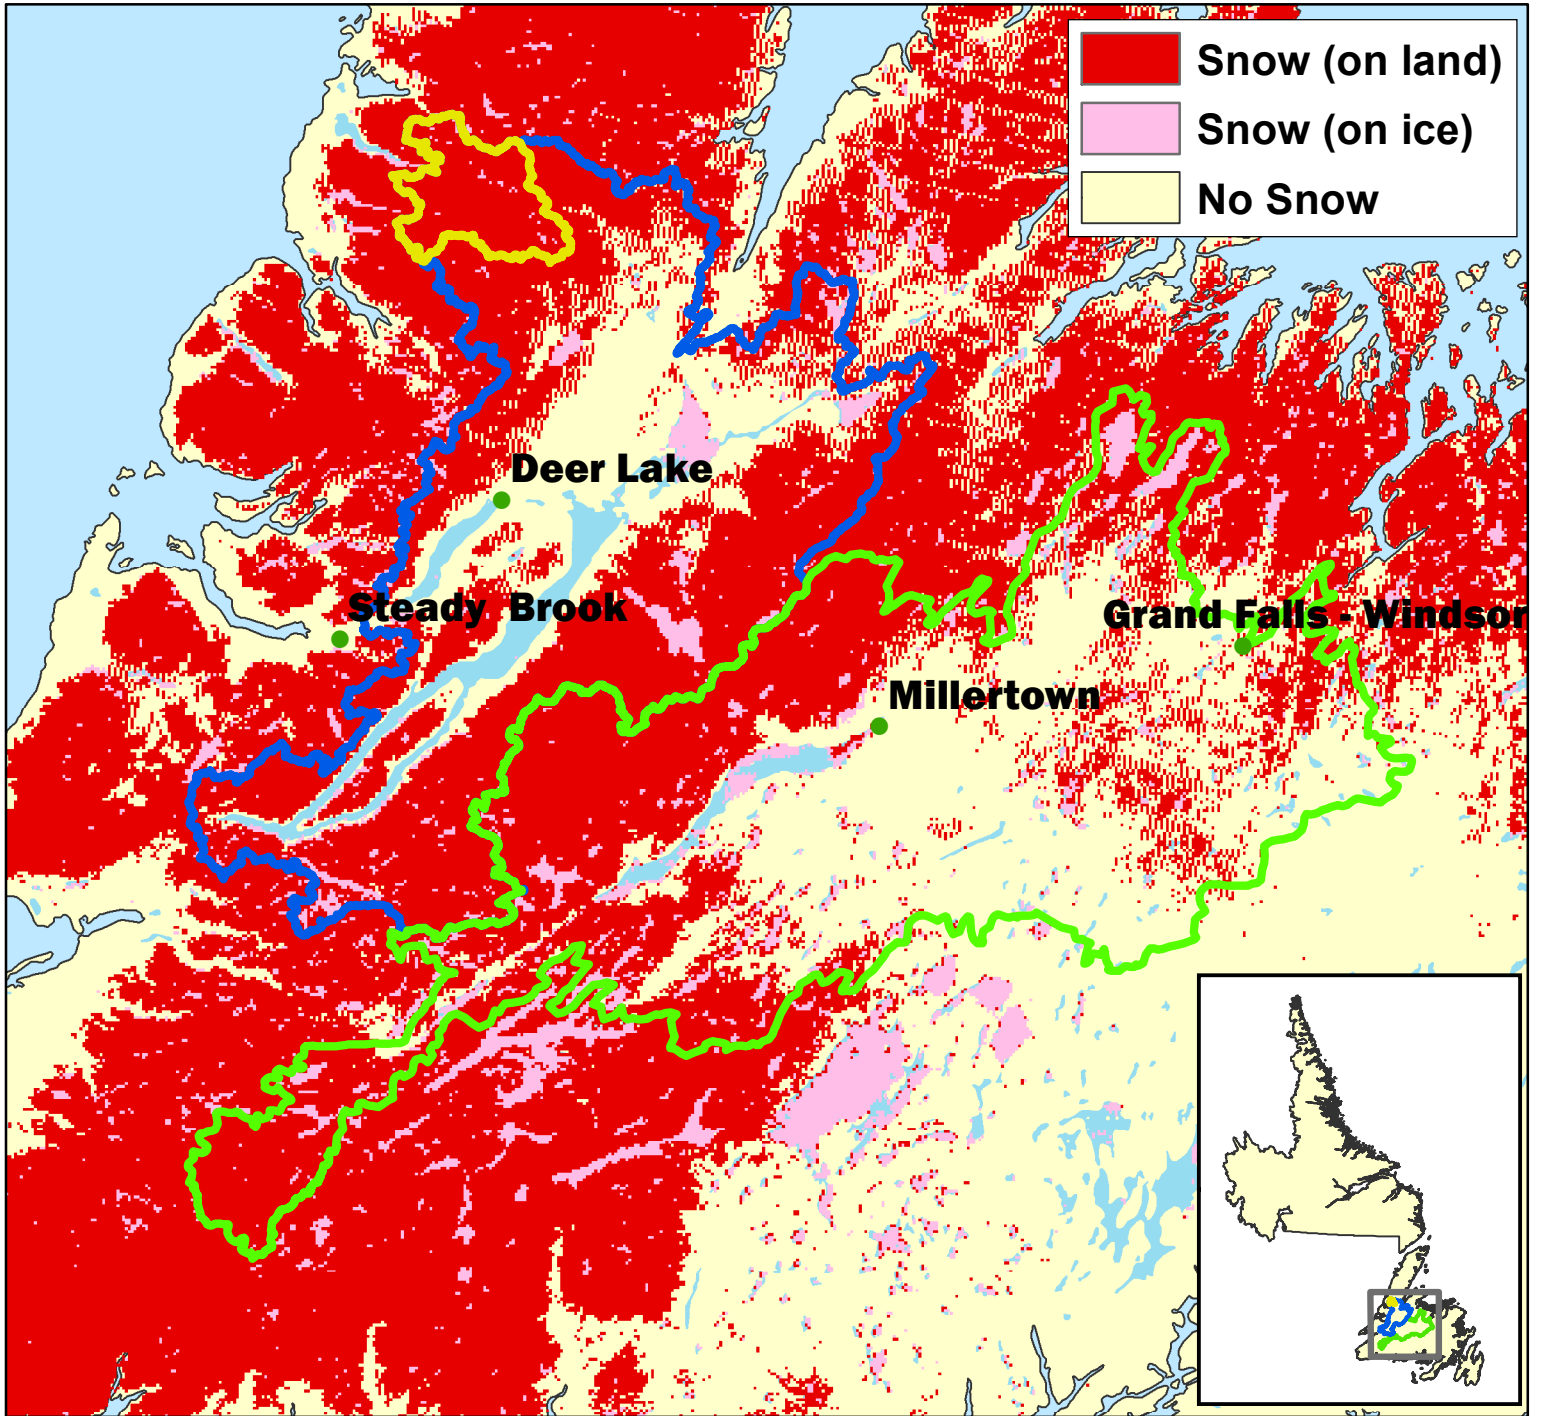

Snow Extent (SE) - April 30, 2018

Upper Humber

Total Area = 474 km²
 Area SE = 474 km²
 Percent SE = 100%

Lower Humber

Total Area = 7,822 km²
 Area SE = 5,207 km²
 Percent SE = 67%

Exploits

Total Area = 10,255 km²
 Area SE = 5,219 km²
 Percent SE = 51%

Snow extent estimates for the Lower Humber and Exploits regions were influenced by cloud cover.