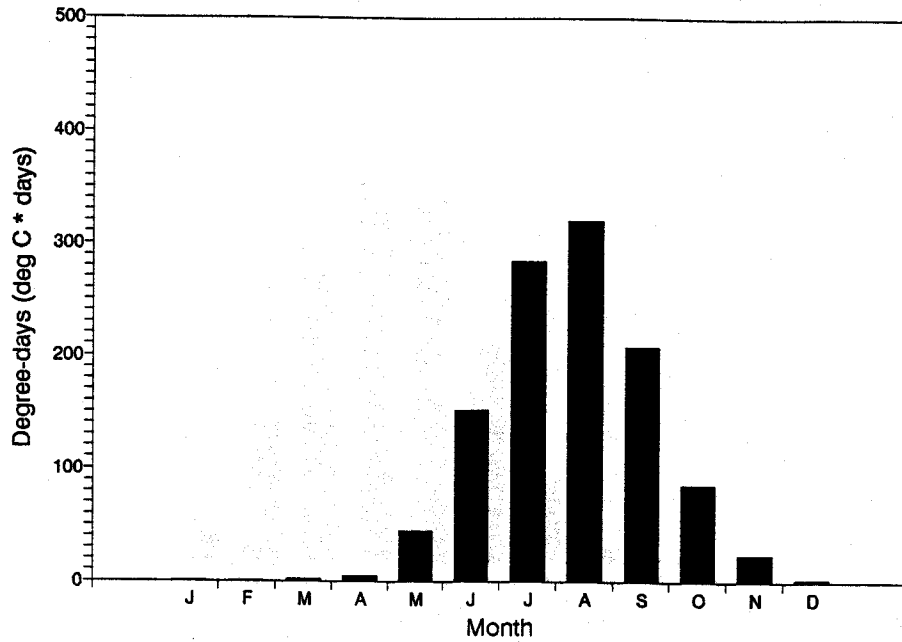

Appendix D

Mean Monthly Melting Degree-days in Labrador

Mean Monthly Melting Degree-days (1951-80 normals)
BATTLE HARBOUR

Mean Monthly Melting Degree-days (1951-80 normals)
BATTLE HARBOUR LORAN

Mean Monthly Melting Degree-days (1951-80 normals)
BELLE ISLE