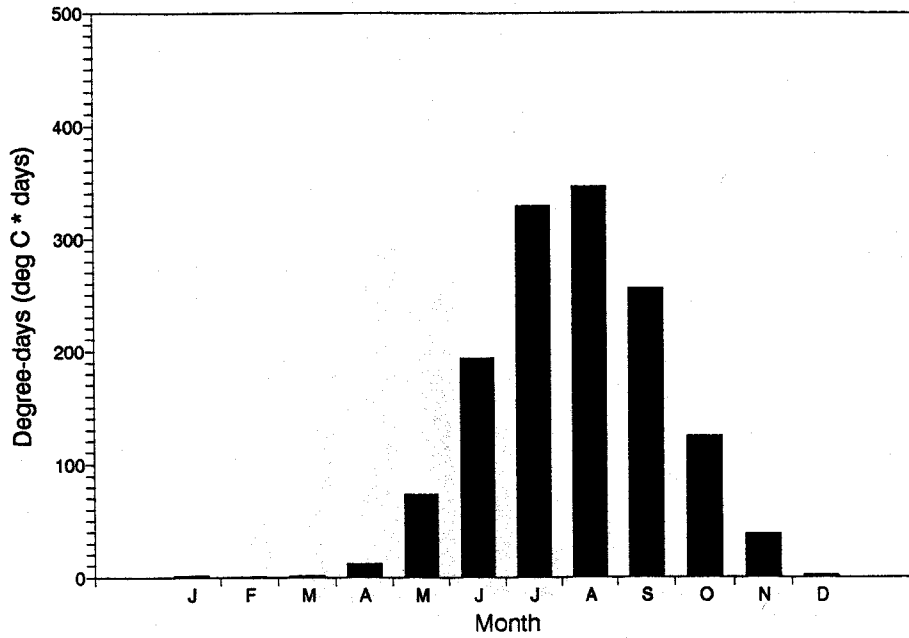

Appendix D

Mean Monthly Melting Degree-days in Labrador

Mean Monthly Melting Degree-days (1951-80 normals)
BATTLE HARBOUR

Mean Monthly Melting Degree-days (1951-80 normals)
BATTLE HARBOUR LORAN

Mean Monthly Melting Degree-days (1951-80 normals)
BELLE ISLE