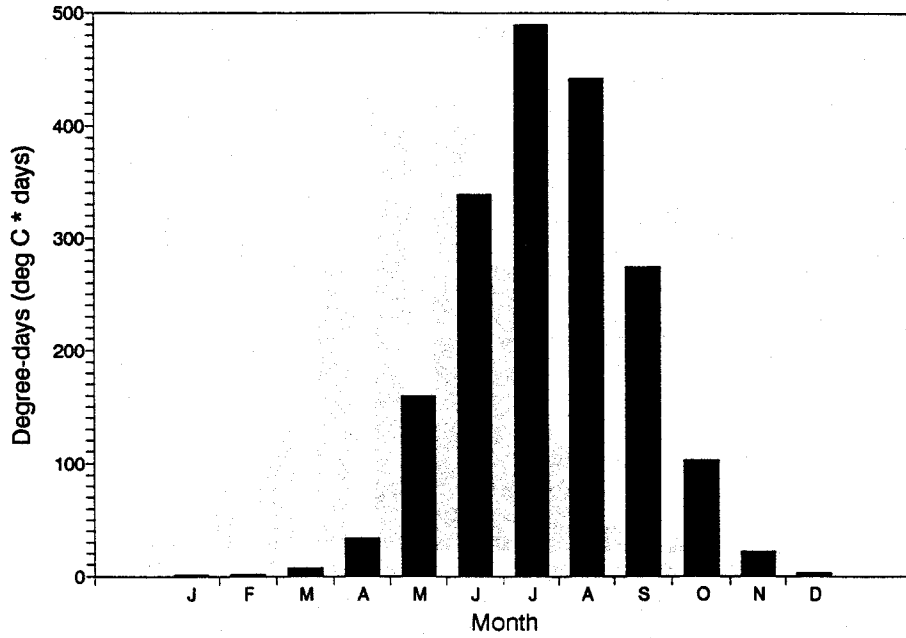

Mean Monthly Melting Degree-days (1951-80 normals)
CAPE HARRISON

Mean Monthly Melting Degree-days (1951-80 normals)
CARTWRIGHT

Mean Monthly Melting Degree-days (1951-80 normals)
CHURCHILL FALLS A

Mean Monthly Melting Degree-days (1951-80 normals)
GOOSE A