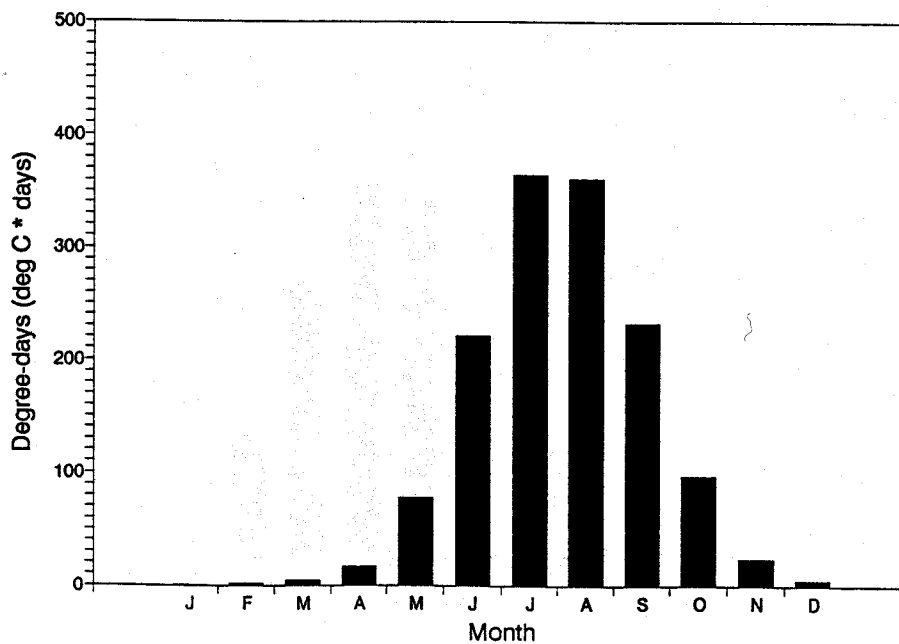

Mean Monthly Melting Degree-days (1951-80 normals)
CAPE HARRISON