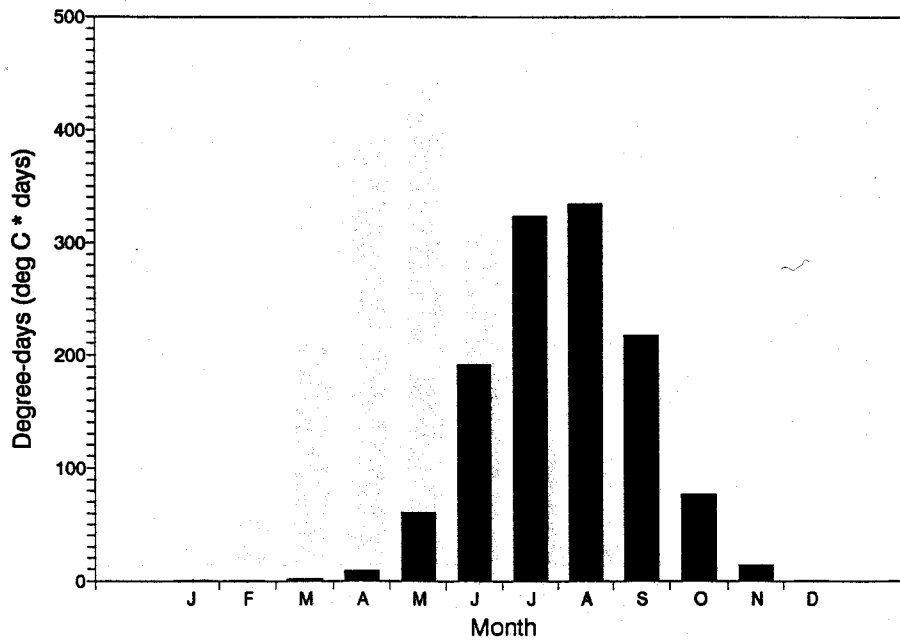

Mean Monthly Melting Degree-days (1951-80 normals)
HOPEDALE (AUT)