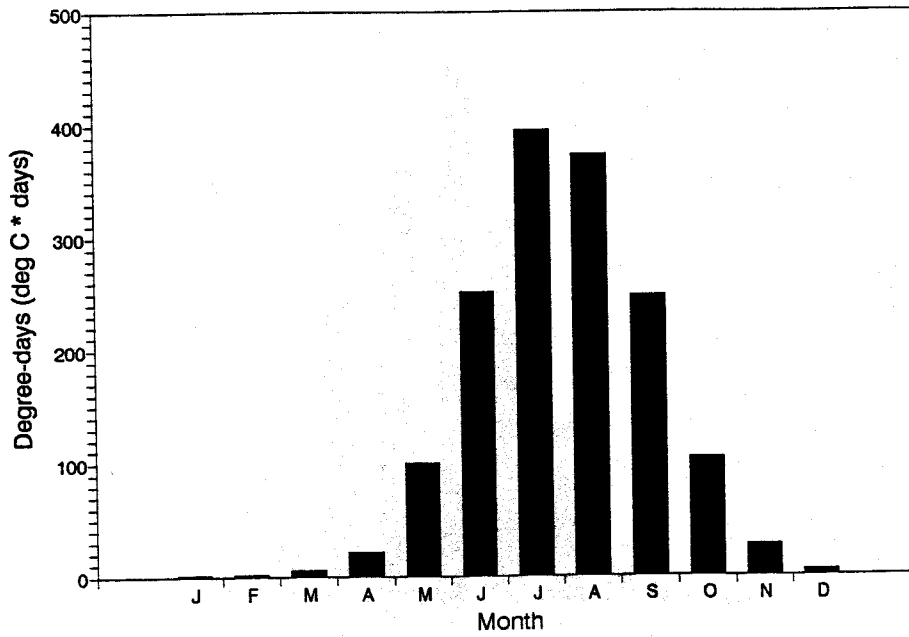

Mean Monthly Melting Degree-days (1951-80 normals)
CARTWRIGHT