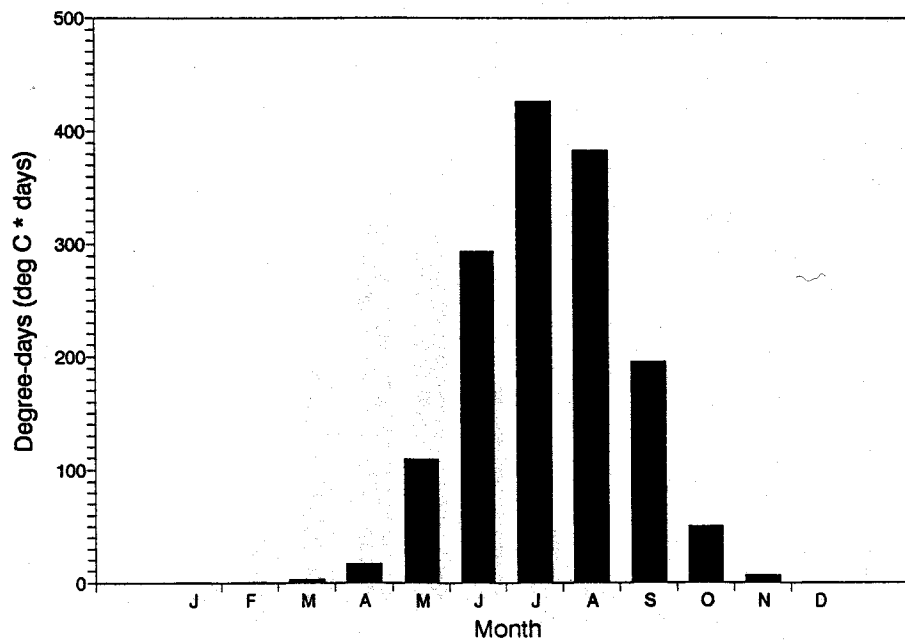

Mean Monthly Melting Degree-days (1951-80 normals)
CHURCHILL FALLS A