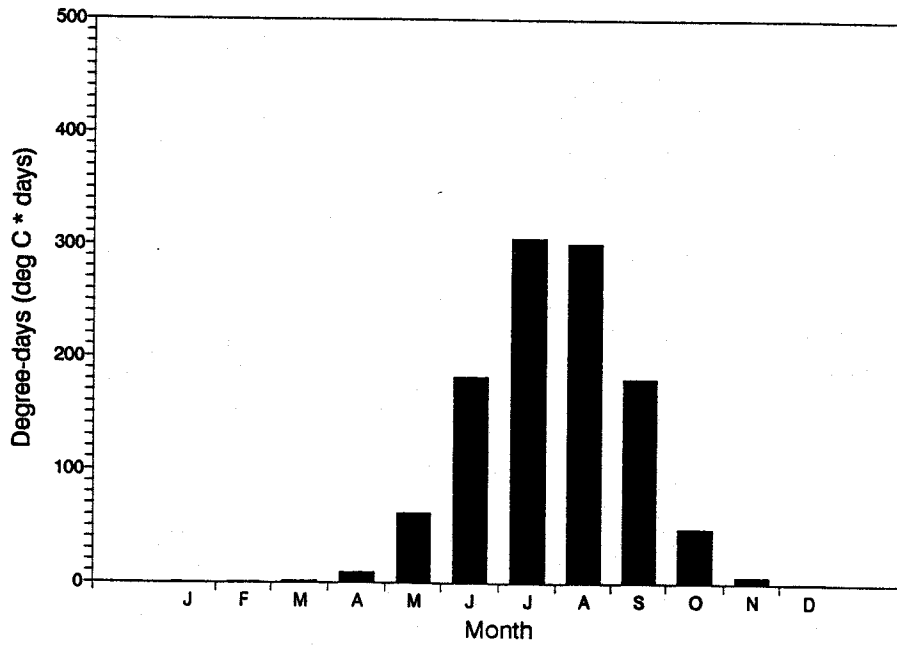

Mean Monthly Melting Degree-days (1951-80 normals)
NAIN A