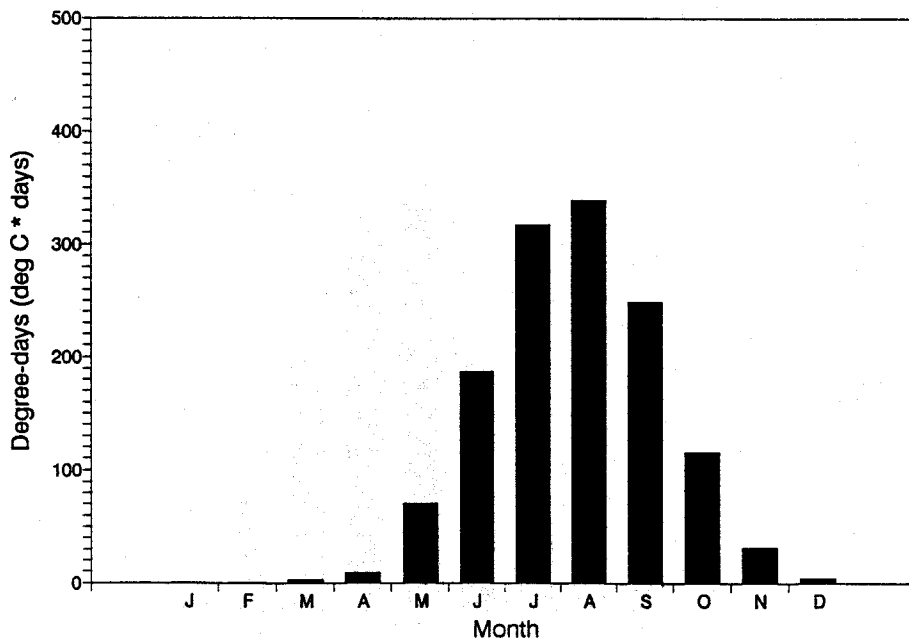

Appendix D

Mean Monthly Melting Degree-days in Labrador

Mean Monthly Melting Degree-days (1951-80 normals)
BATTLE HARBOUR

Mean Monthly Melting Degree-days (1951-80 normals)
BATTLE HARBOUR LORAN

Mean Monthly Melting Degree-days (1951-80 normals)
BELLE ISLE