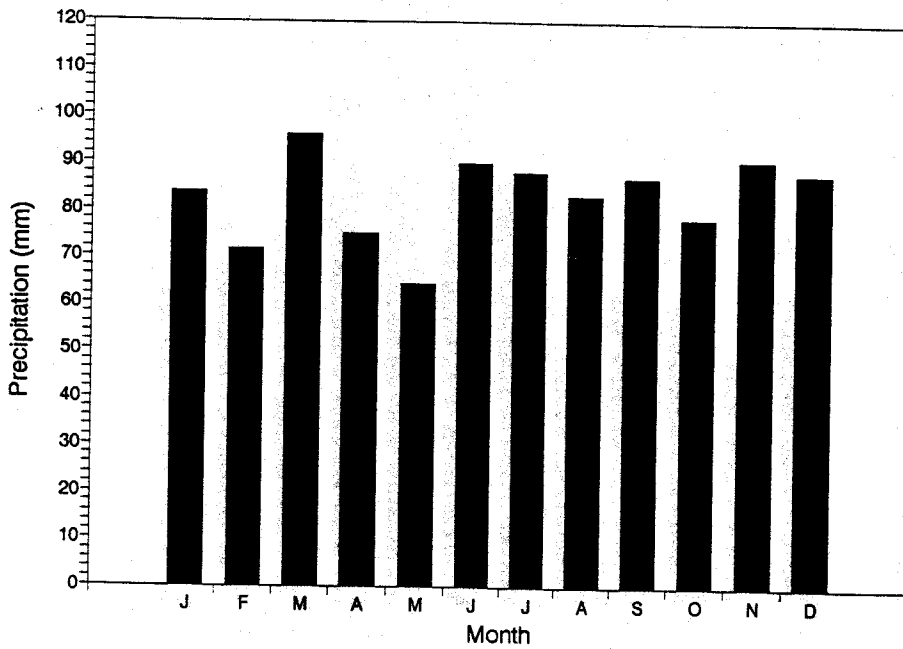

Mean Monthly Precipitation (1961-90 normals)
CARTWRIGHT