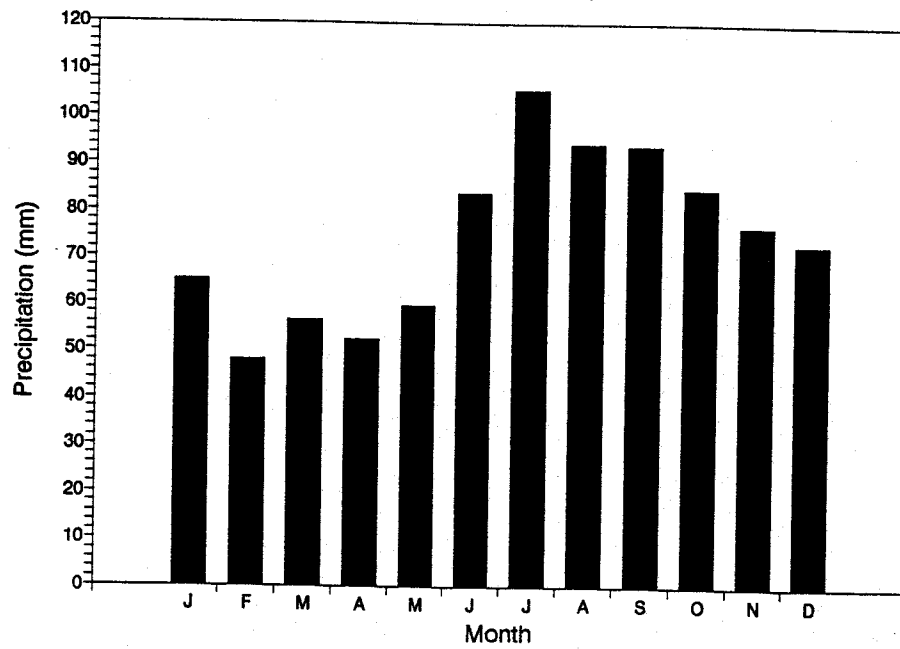

Mean Monthly Precipitation (1951-80 normals)
WABUSH LAKE A