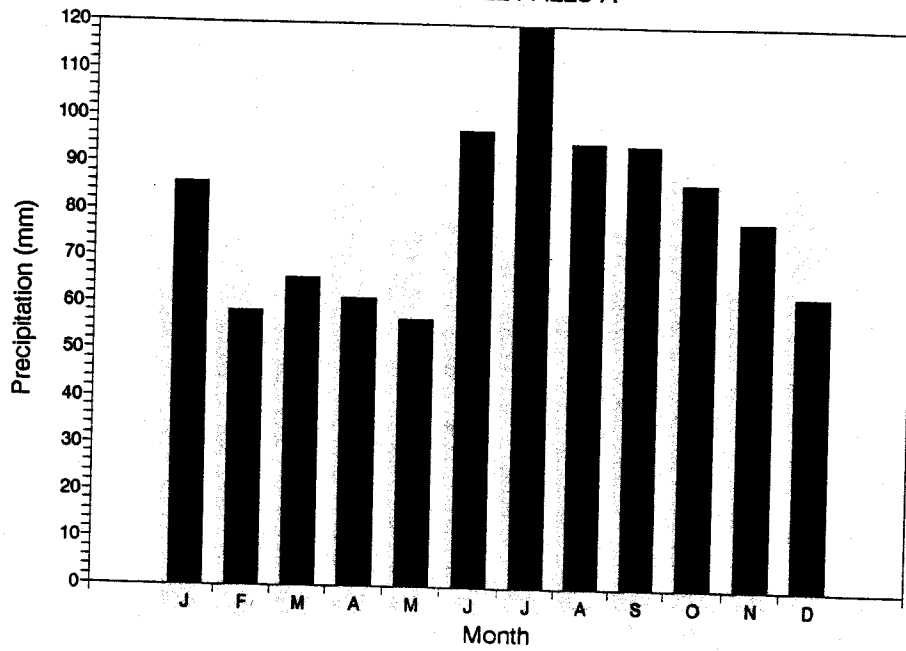

Mean Monthly Precipitation (1951-80 normals)  
CAPE HARRISON

Mean Monthly Precipitation (1951-80 normals)  
CARTWRIGHT

Mean Monthly Precipitation (1961-90 normals)  
CARTWRIGHT

Mean Monthly Precipitation (1951-80 normals)  
CHURCHILL FALLS A