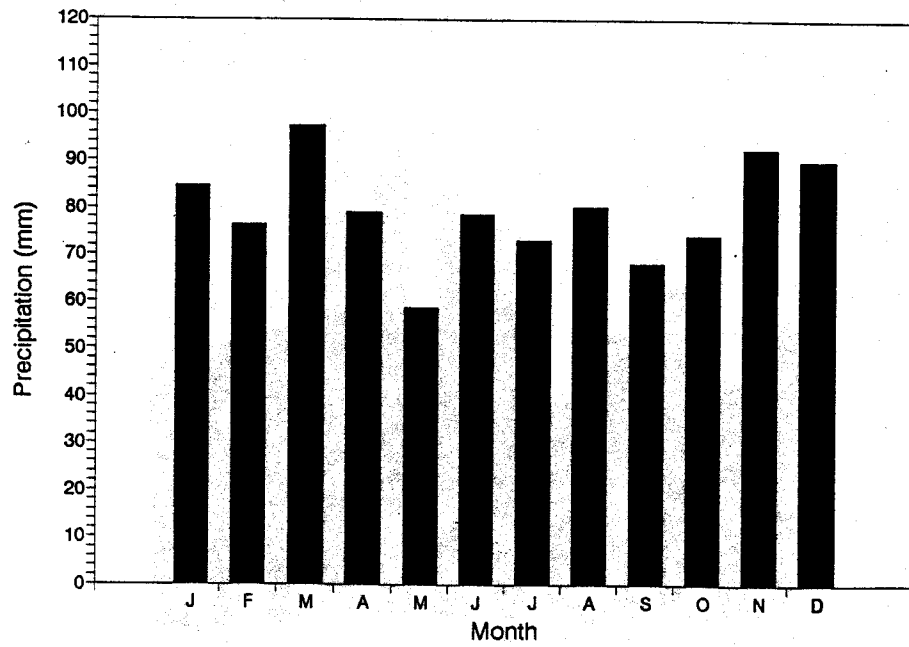

### **Mean Monthly Precipitation in Labrador**

Mean Monthly Precipitation (1951-80 normals)  
BATTLE HARBOUR LORAN

Mean Monthly Precipitation (1961-90 normals)  
BATTLE HARBOUR LORAN

Mean Monthly Precipitation (1951-80 normals)  
BELLE ISLE