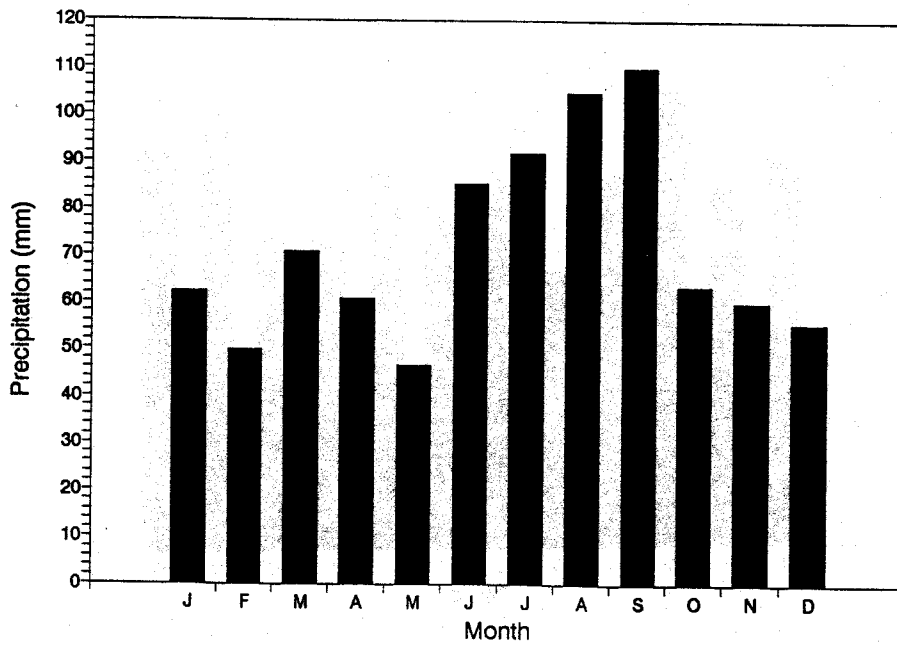

Mean Monthly Precipitation (1951-80 normals)
CAPE HARRISON