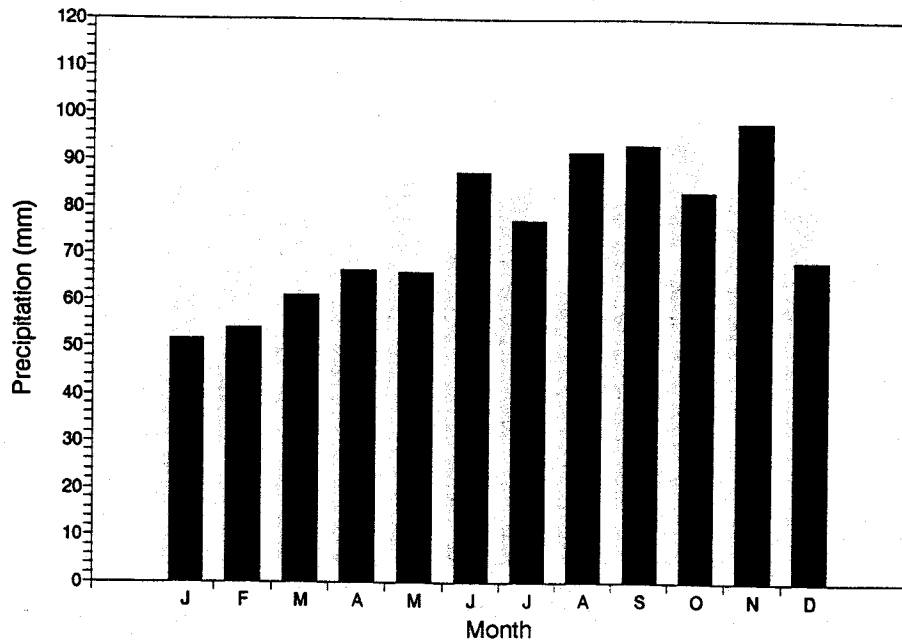

### **Mean Monthly Precipitation in Labrador**

Mean Monthly Precipitation (1951-80 normals)  
BATTLE HARBOUR LORAN

Mean Monthly Precipitation (1961-90 normals)  
BATTLE HARBOUR LORAN

Mean Monthly Precipitation (1951-80 normals)  
BELLE ISLE