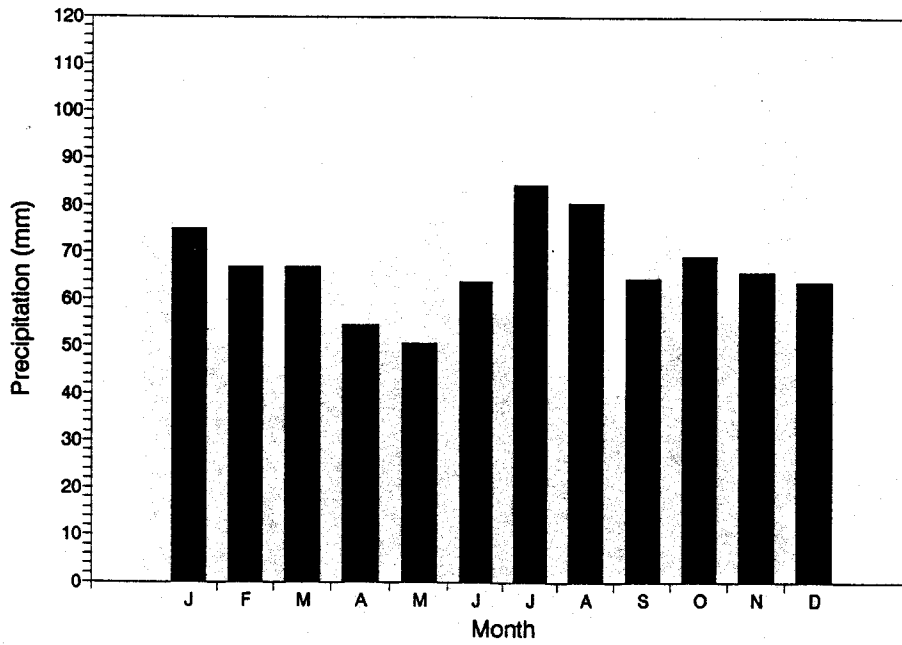

Mean Monthly Precipitation (1951-80 normals)
HOPEDALE (AUT)