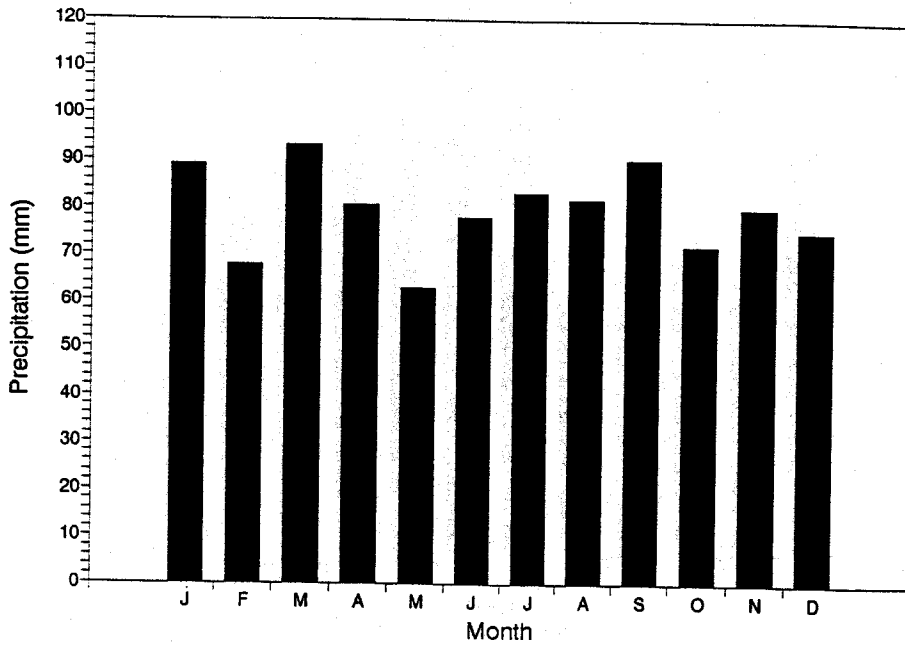

Mean Monthly Precipitation (1951-80 normals)
CARTWRIGHT