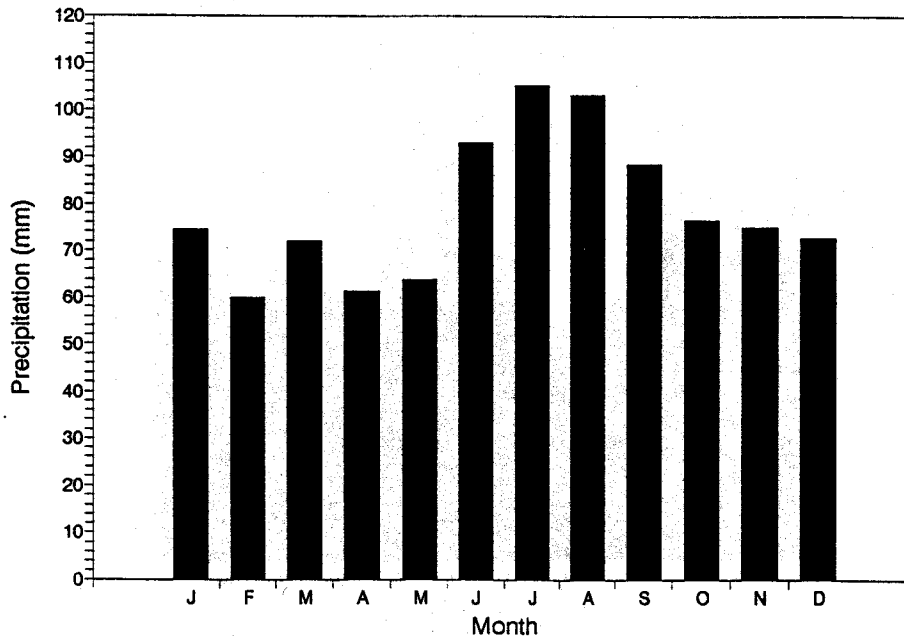

Mean Monthly Precipitation (1951-80 normals)
GOOSE A