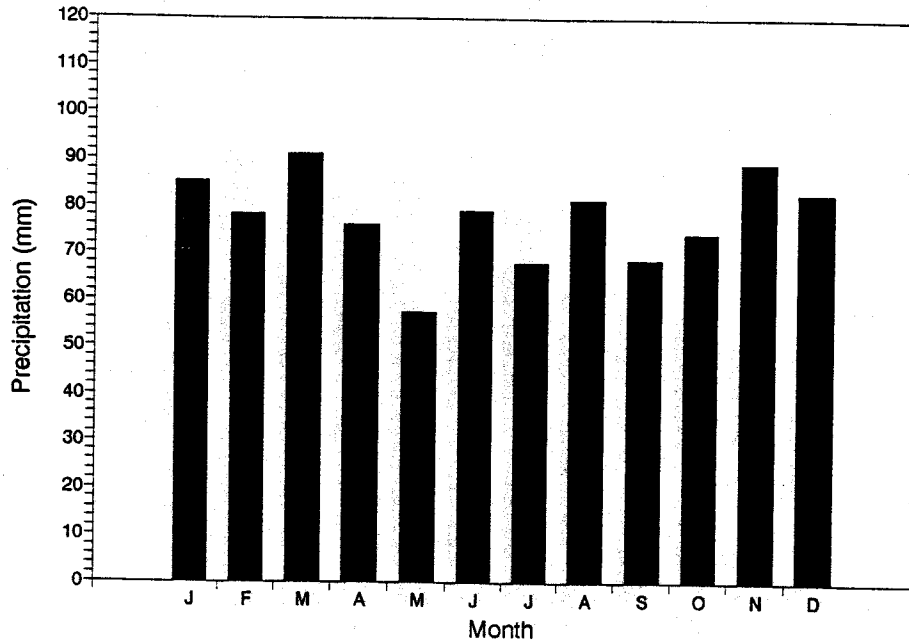

### **Mean Monthly Precipitation in Labrador**

Mean Monthly Precipitation (1951-80 normals)  
BATTLE HARBOUR LORAN

Mean Monthly Precipitation (1961-90 normals)  
BATTLE HARBOUR LORAN

Mean Monthly Precipitation (1951-80 normals)  
BELLE ISLE