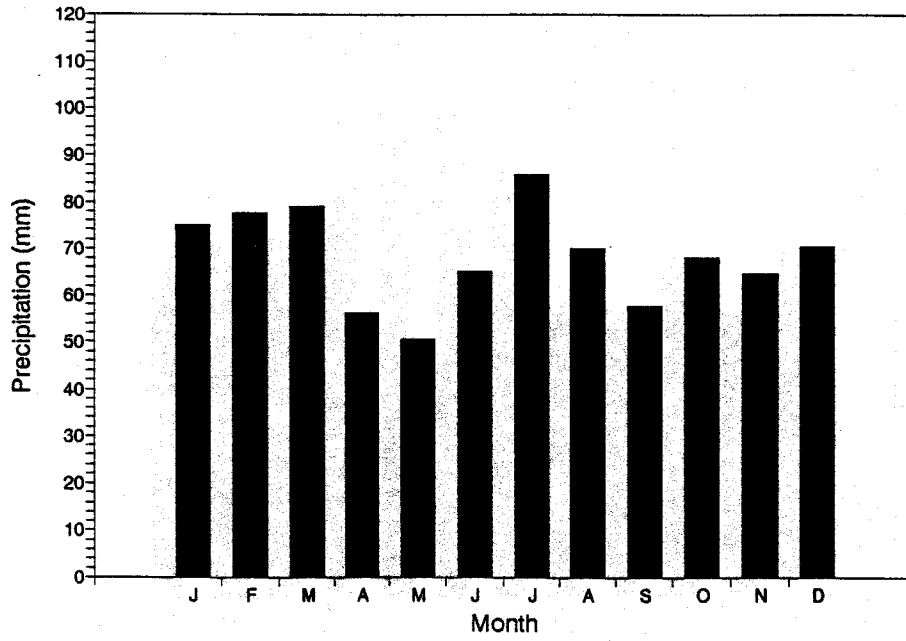

Mean Monthly Precipitation (1961-90 normals)  
CHURCHILL FALLS A

Mean Monthly Precipitation (1951-80 normals)  
GOOSE A

Mean Monthly Precipitation (1951-80 normals)  
HOPEDALE (AUT)

Mean Monthly Precipitation (1961-90 normals)  
HOPEDALE (AUT)