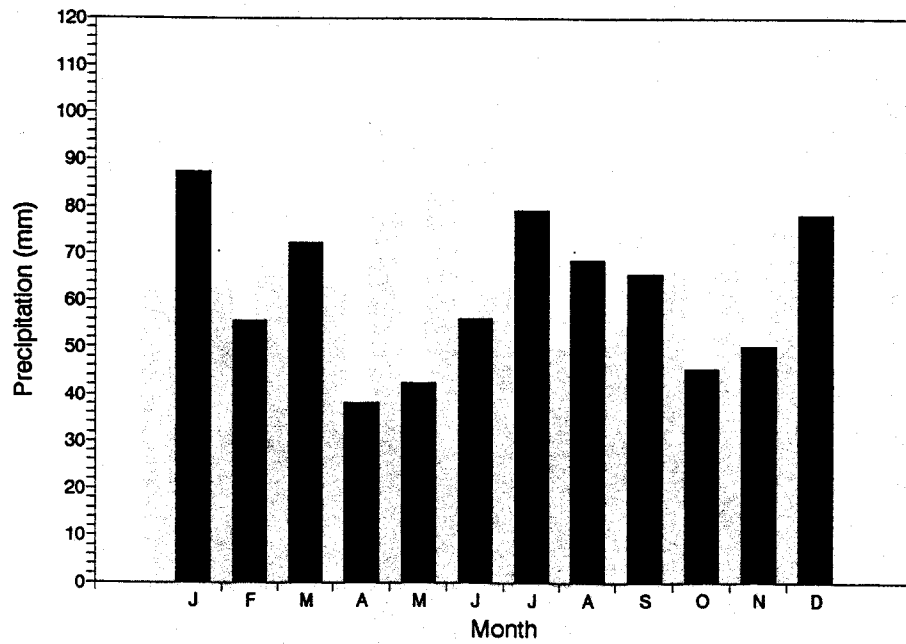

Mean Monthly Precipitation (1951-80 normals)
NAIN A