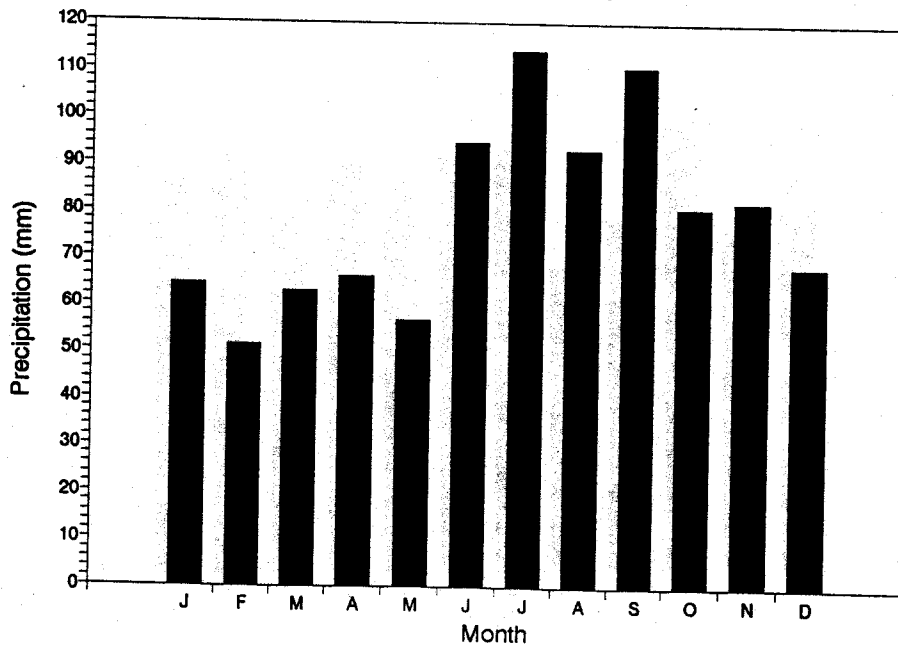

Mean Monthly Precipitation (1961-90 normals)
CHURCHILL FALLS A