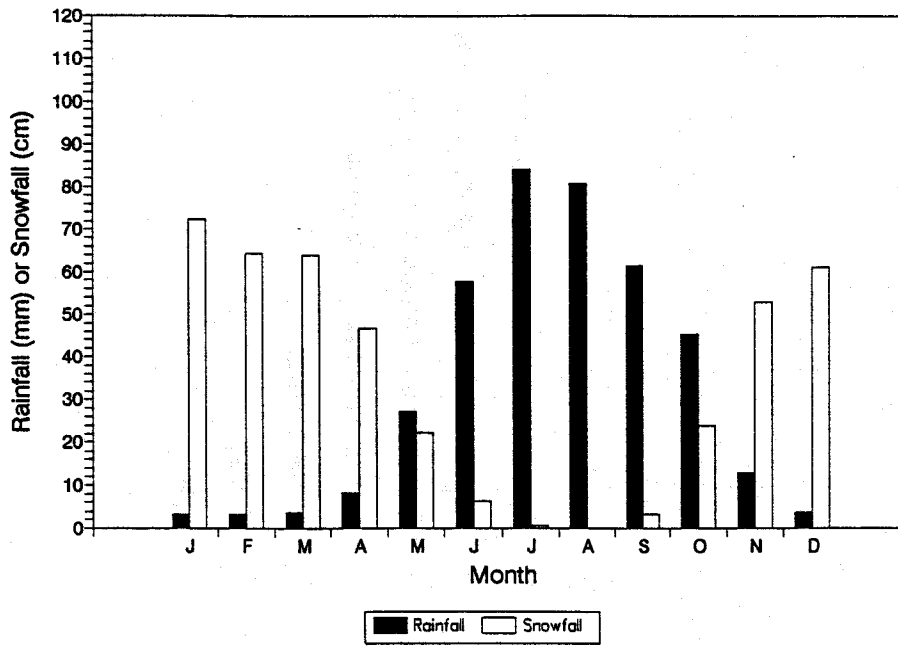

Mean Monthly Rainfall or Snowfall (1951-80 normals)
CARTWRIGHT

Mean Monthly Rainfall or Snowfall (1951-80 normals)
CHURCHILL FALLS A

Mean Monthly Rainfall or Snowfall (1951-80 normals)
GOOSE A

Mean Monthly Rainfall or Snowfall (1951-80 normals)
HOPEDALE (AUT)