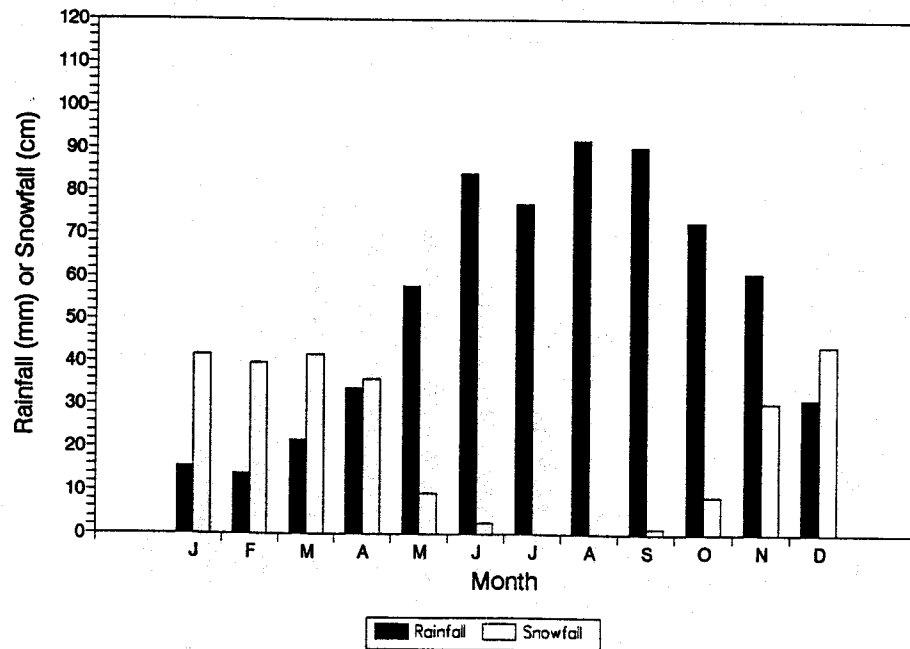

Appendix F

Mean Monthly Rainfall or Snowfall in Labrador

Mean Monthly Rainfall or Snowfall (1951-80 normals)
BATTLE HARBOUR LORAN

Mean Monthly Rainfall or Snowfall (1951-80 normals)
BELLE ISLE

Mean Monthly Rainfall or Snowfall (1951-80 normals)
CAPE HARRISON