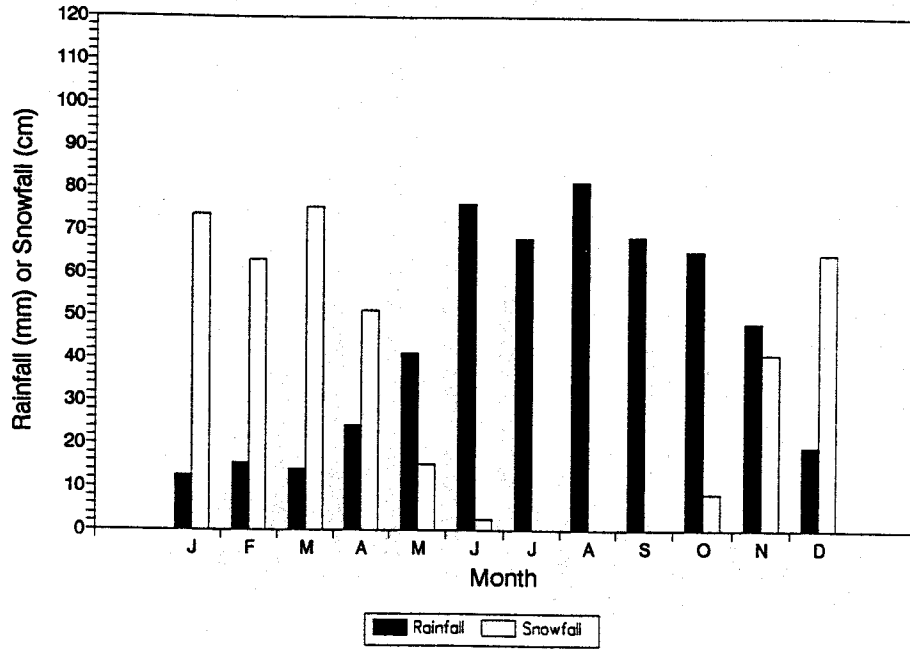

Appendix F

Mean Monthly Rainfall or Snowfall in Labrador

Mean Monthly Rainfall or Snowfall (1951-80 normals)
BATTLE HARBOUR LORAN

Mean Monthly Rainfall or Snowfall (1951-80 normals)
BELLE ISLE

Mean Monthly Rainfall or Snowfall (1951-80 normals)
CAPE HARRISON