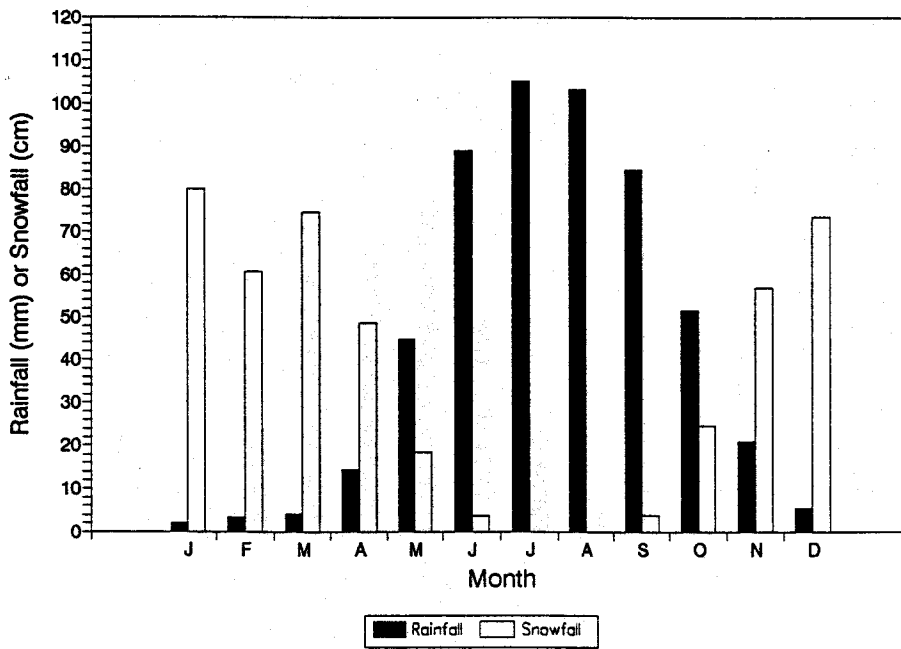

Mean Monthly Rainfall or Snowfall (1951-80 normals)
GOOSE A