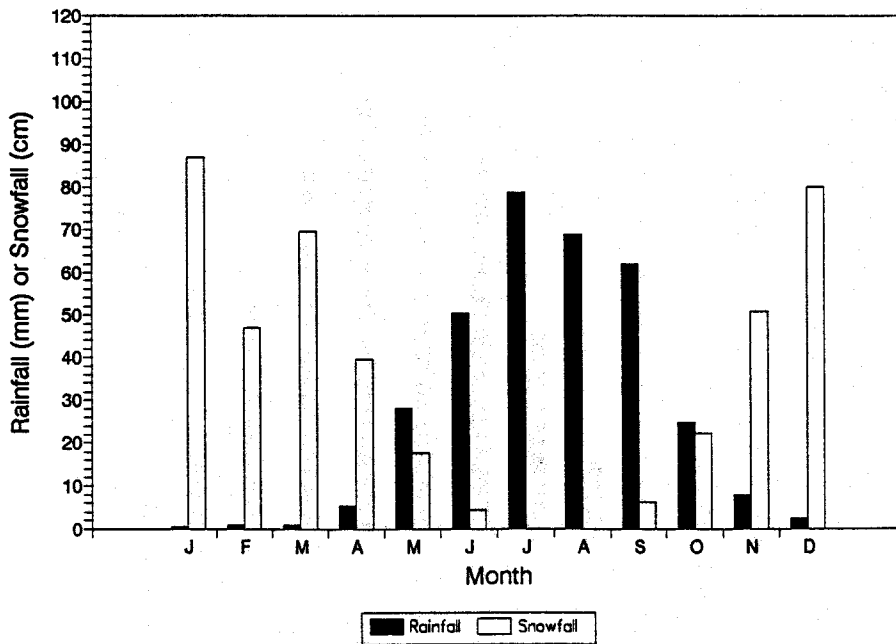

Mean Monthly Rainfall or Snowfall (1951-80 normals)
NAIN A