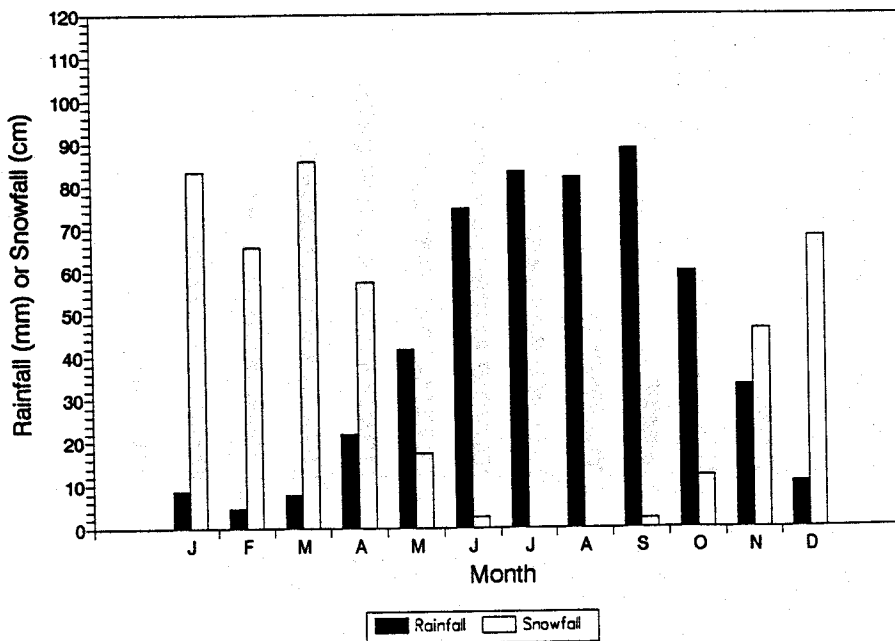

Mean Monthly Rainfall or Snowfall (1951-80 normals)
CARTWRIGHT