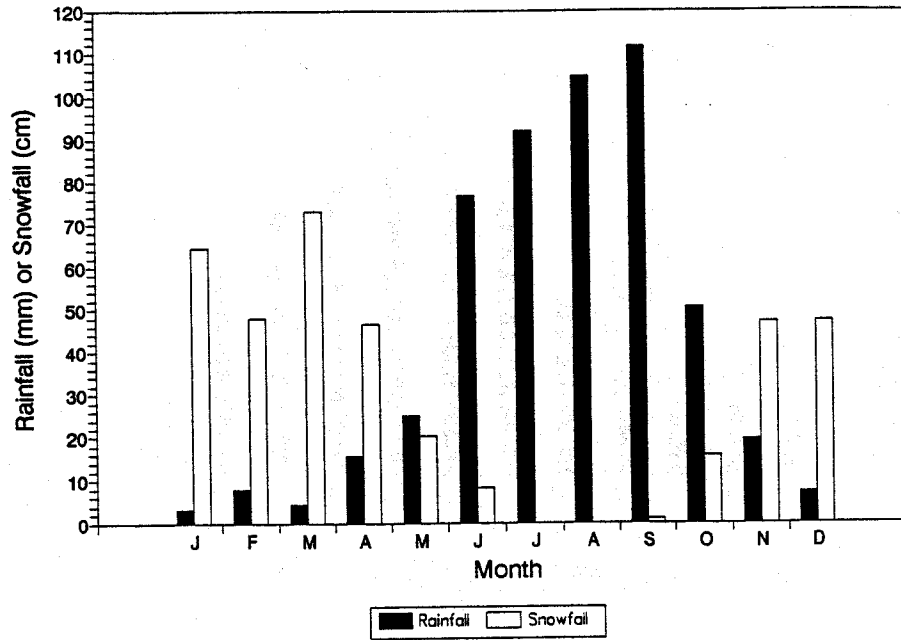

Appendix F

Mean Monthly Rainfall or Snowfall in Labrador

Mean Monthly Rainfall or Snowfall (1951-80 normals)
BATTLE HARBOUR LORAN

Mean Monthly Rainfall or Snowfall (1951-80 normals)
BELLE ISLE

Mean Monthly Rainfall or Snowfall (1951-80 normals)
CAPE HARRISON