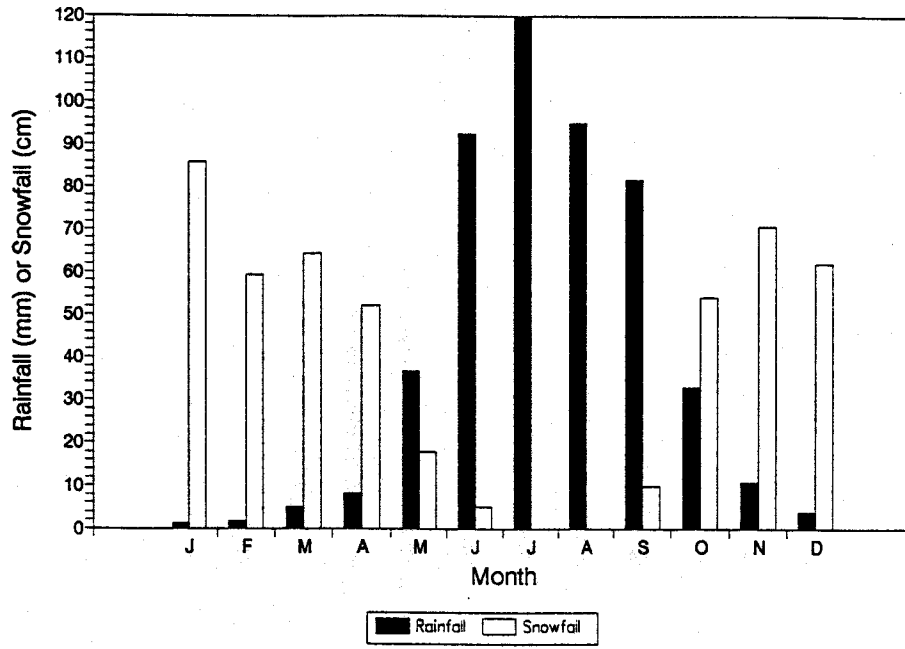

Mean Monthly Rainfall or Snowfall (1951-80 normals)
CHURCHILL FALLS A