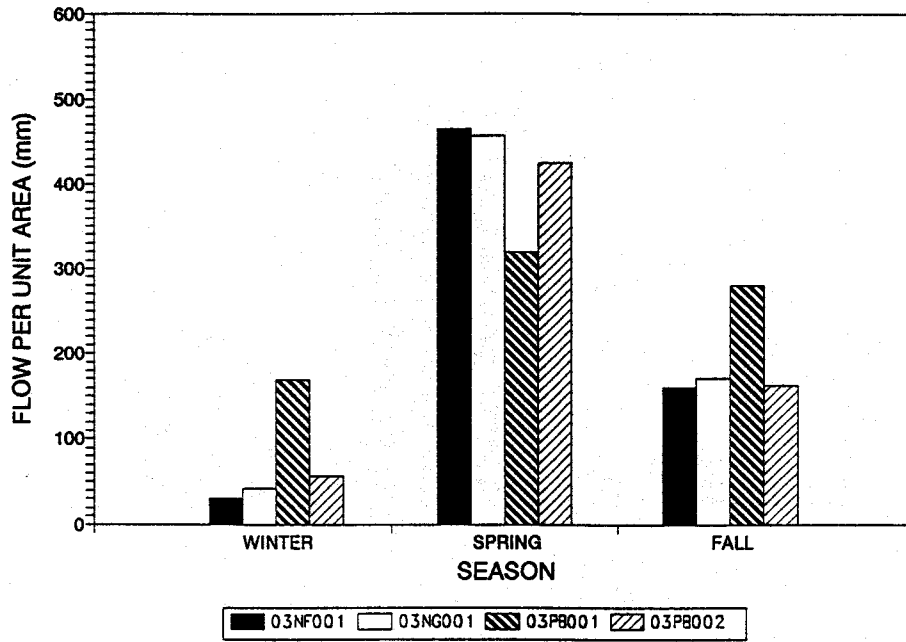

Appendix L

Seasonal Flows in Labrador

SEASONAL FLOWS NORTHERN LABRADOR

SEASONAL FLOWS SOUTH-EASTERN LABRADOR

SEASONAL FLOWS WESTERN LABRADOR

SEASONAL FLOWS LOWER CHURCHILL RIVER BASIN