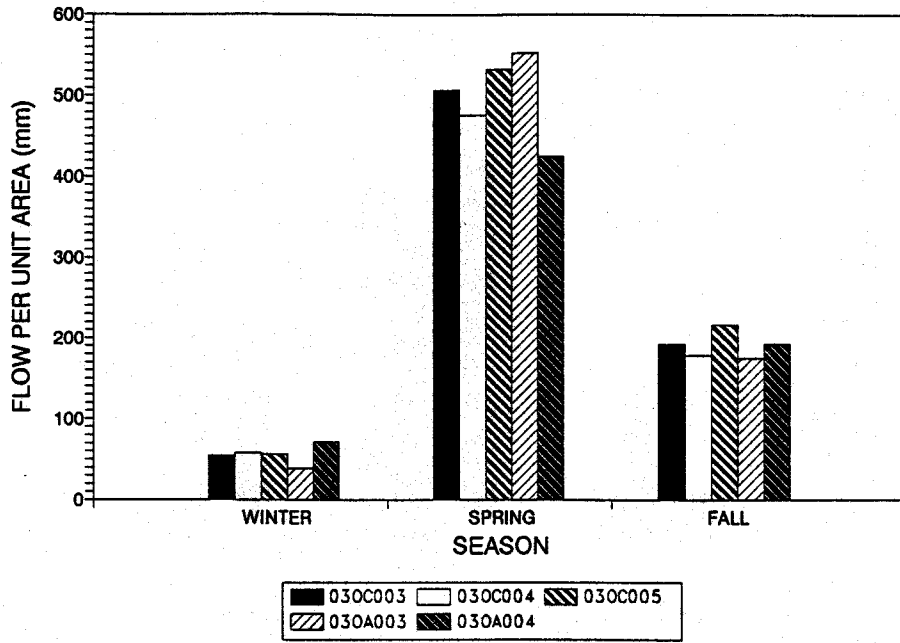

Appendix L

Seasonal Flows in Labrador

SEASONAL FLOWS NORTHERN LABRADOR

SEASONAL FLOWS SOUTH-EASTERN LABRADOR

SEASONAL FLOWS WESTERN LABRADOR

SEASONAL FLOWS LOWER CHURCHILL RIVER BASIN