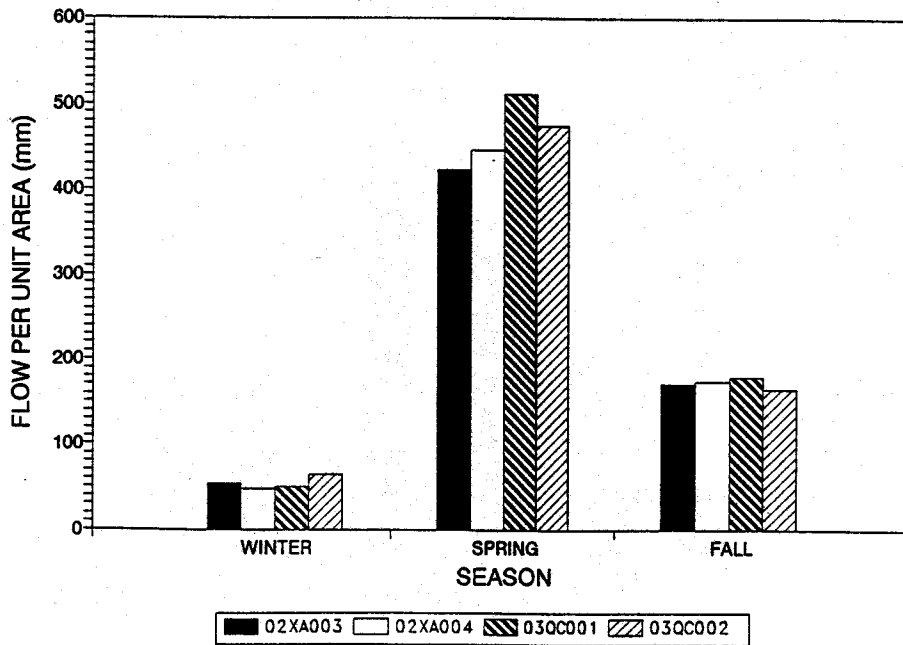

Appendix L

Seasonal Flows in Labrador

SEASONAL FLOWS NORTHERN LABRADOR

SEASONAL FLOWS SOUTH-EASTERN LABRADOR

SEASONAL FLOWS WESTERN LABRADOR

SEASONAL FLOWS LOWER CHURCHILL RIVER BASIN