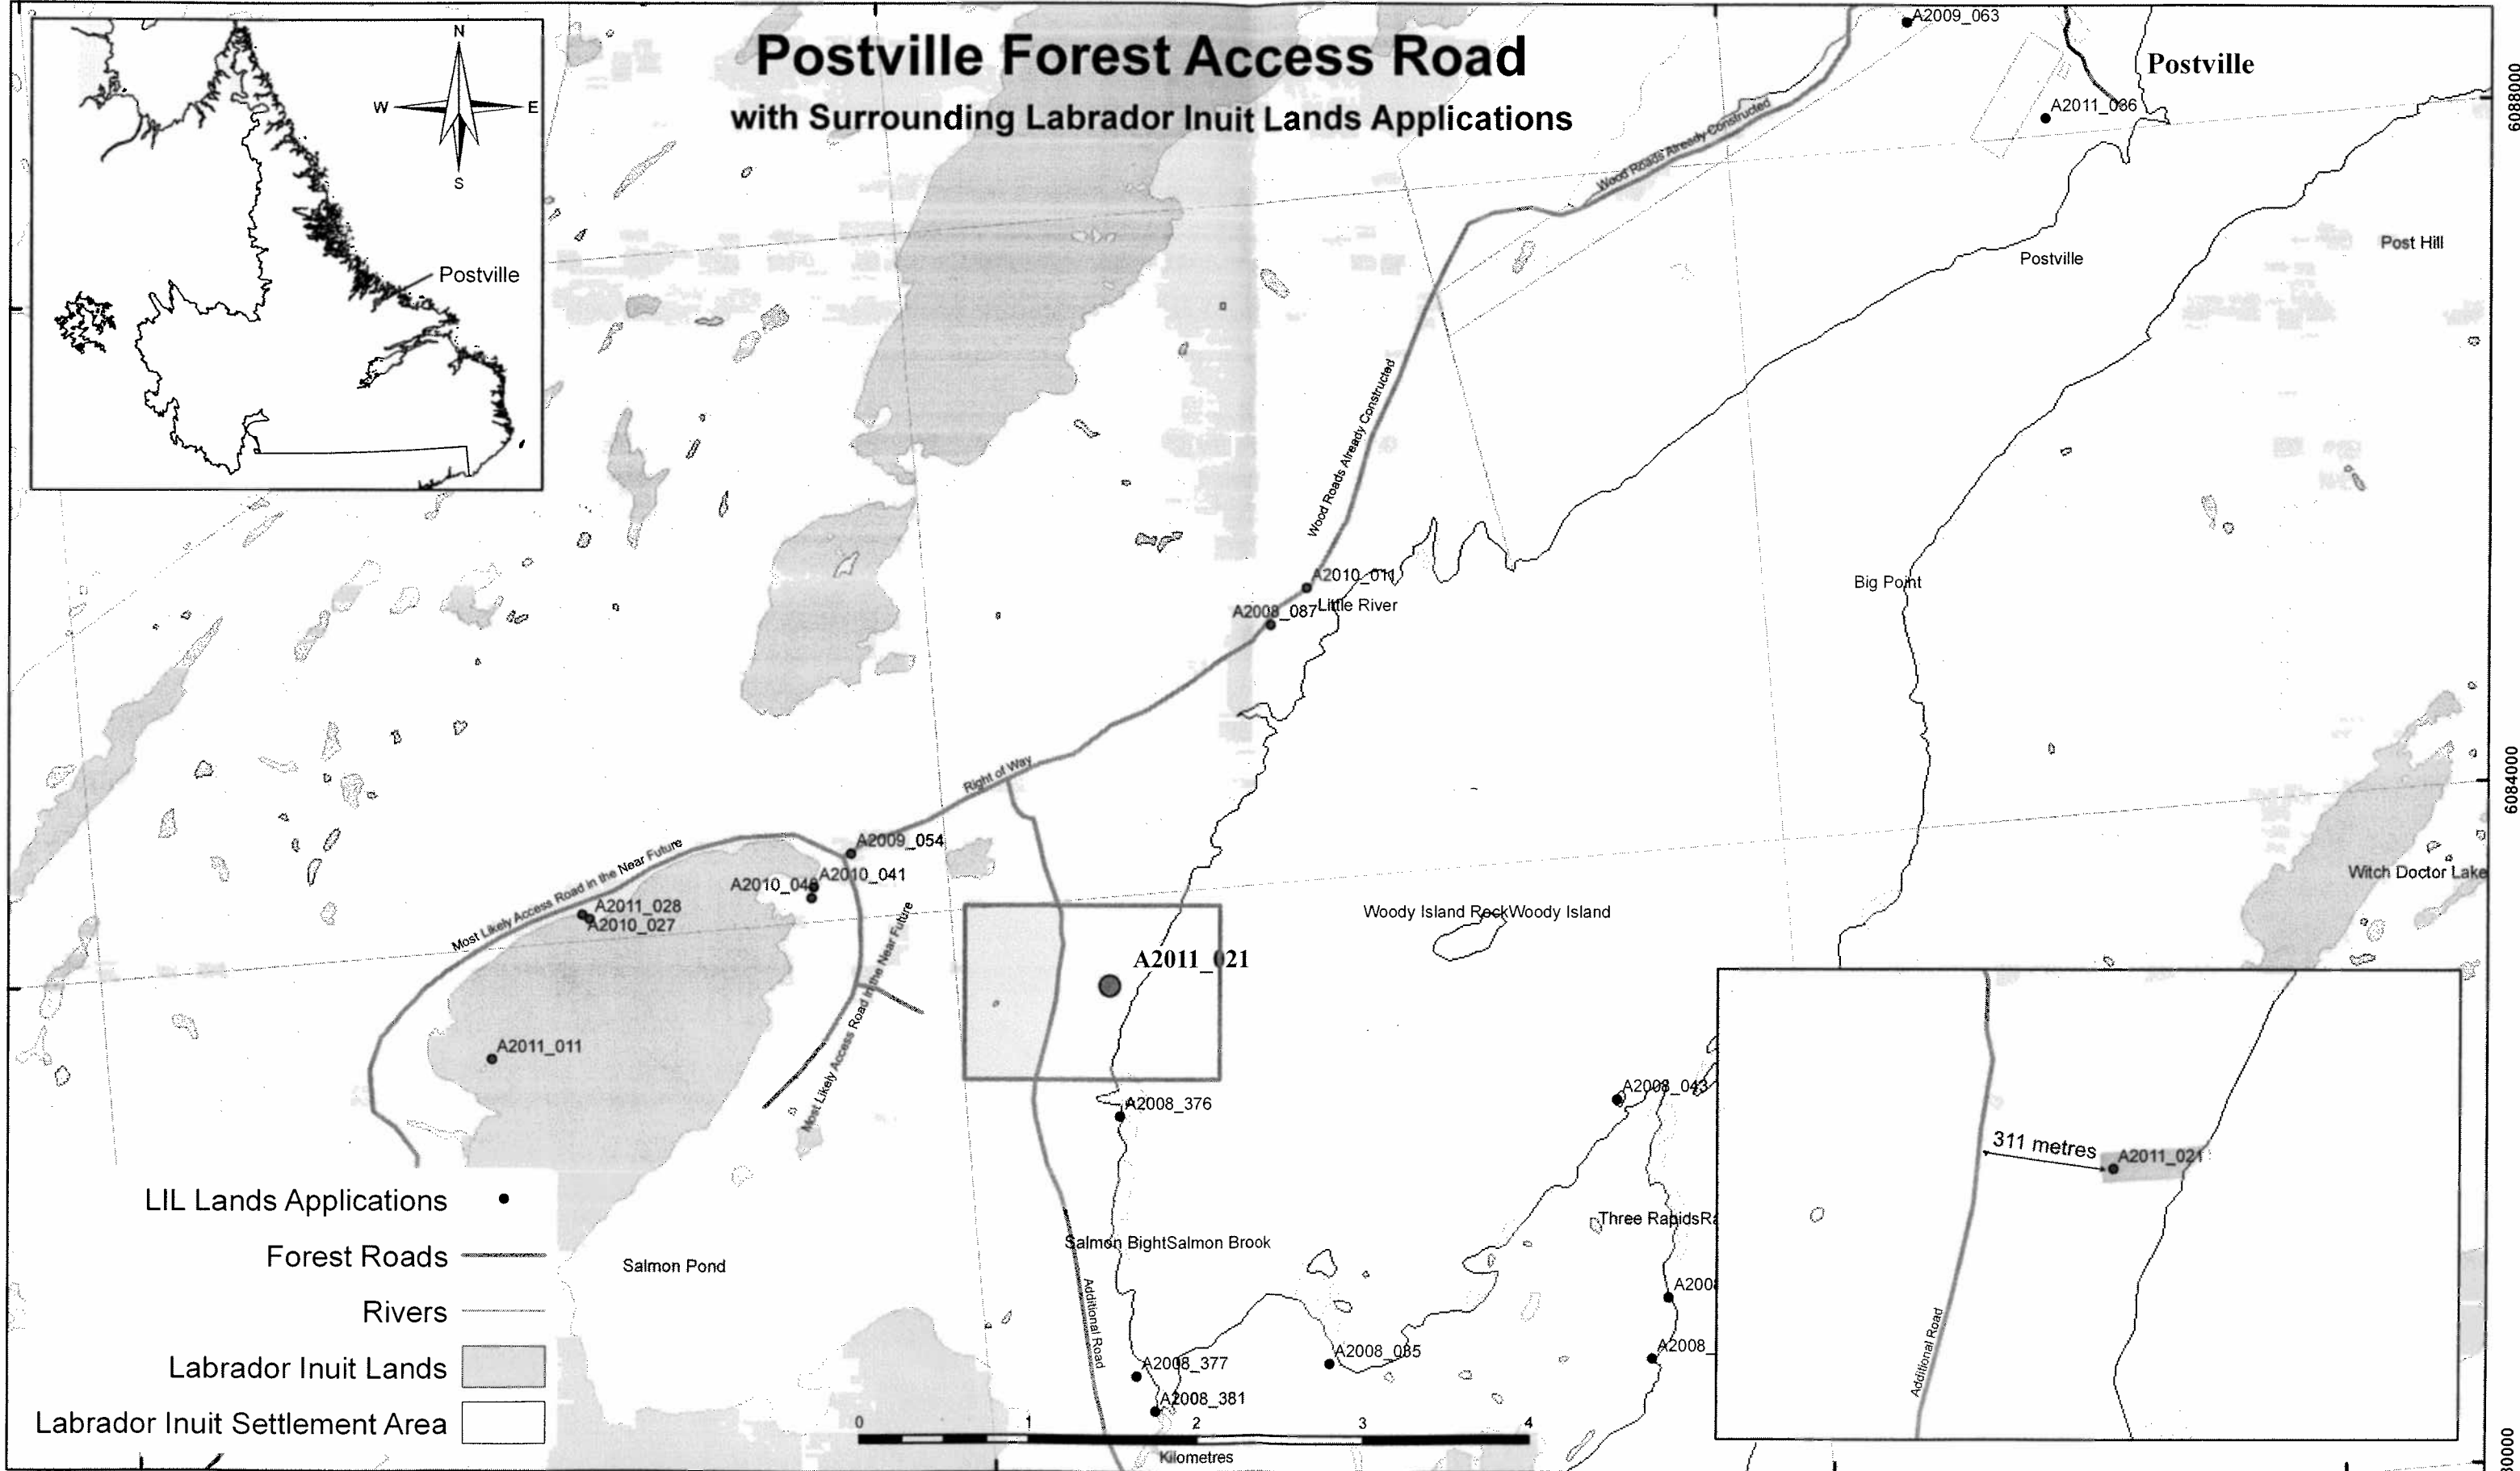

310000

315000

320000

6086000

6084000

6088000

6084000

6080000

Postville Forest Access Road

with Surrounding Labrador Inuit Lands Applications

- LIL Lands Applications ●
- Forest Roads ———
- Rivers ———
- Labrador Inuit Lands [shaded box]
- Labrador Inuit Settlement Area [white box]

310000

315000

320000

6080000